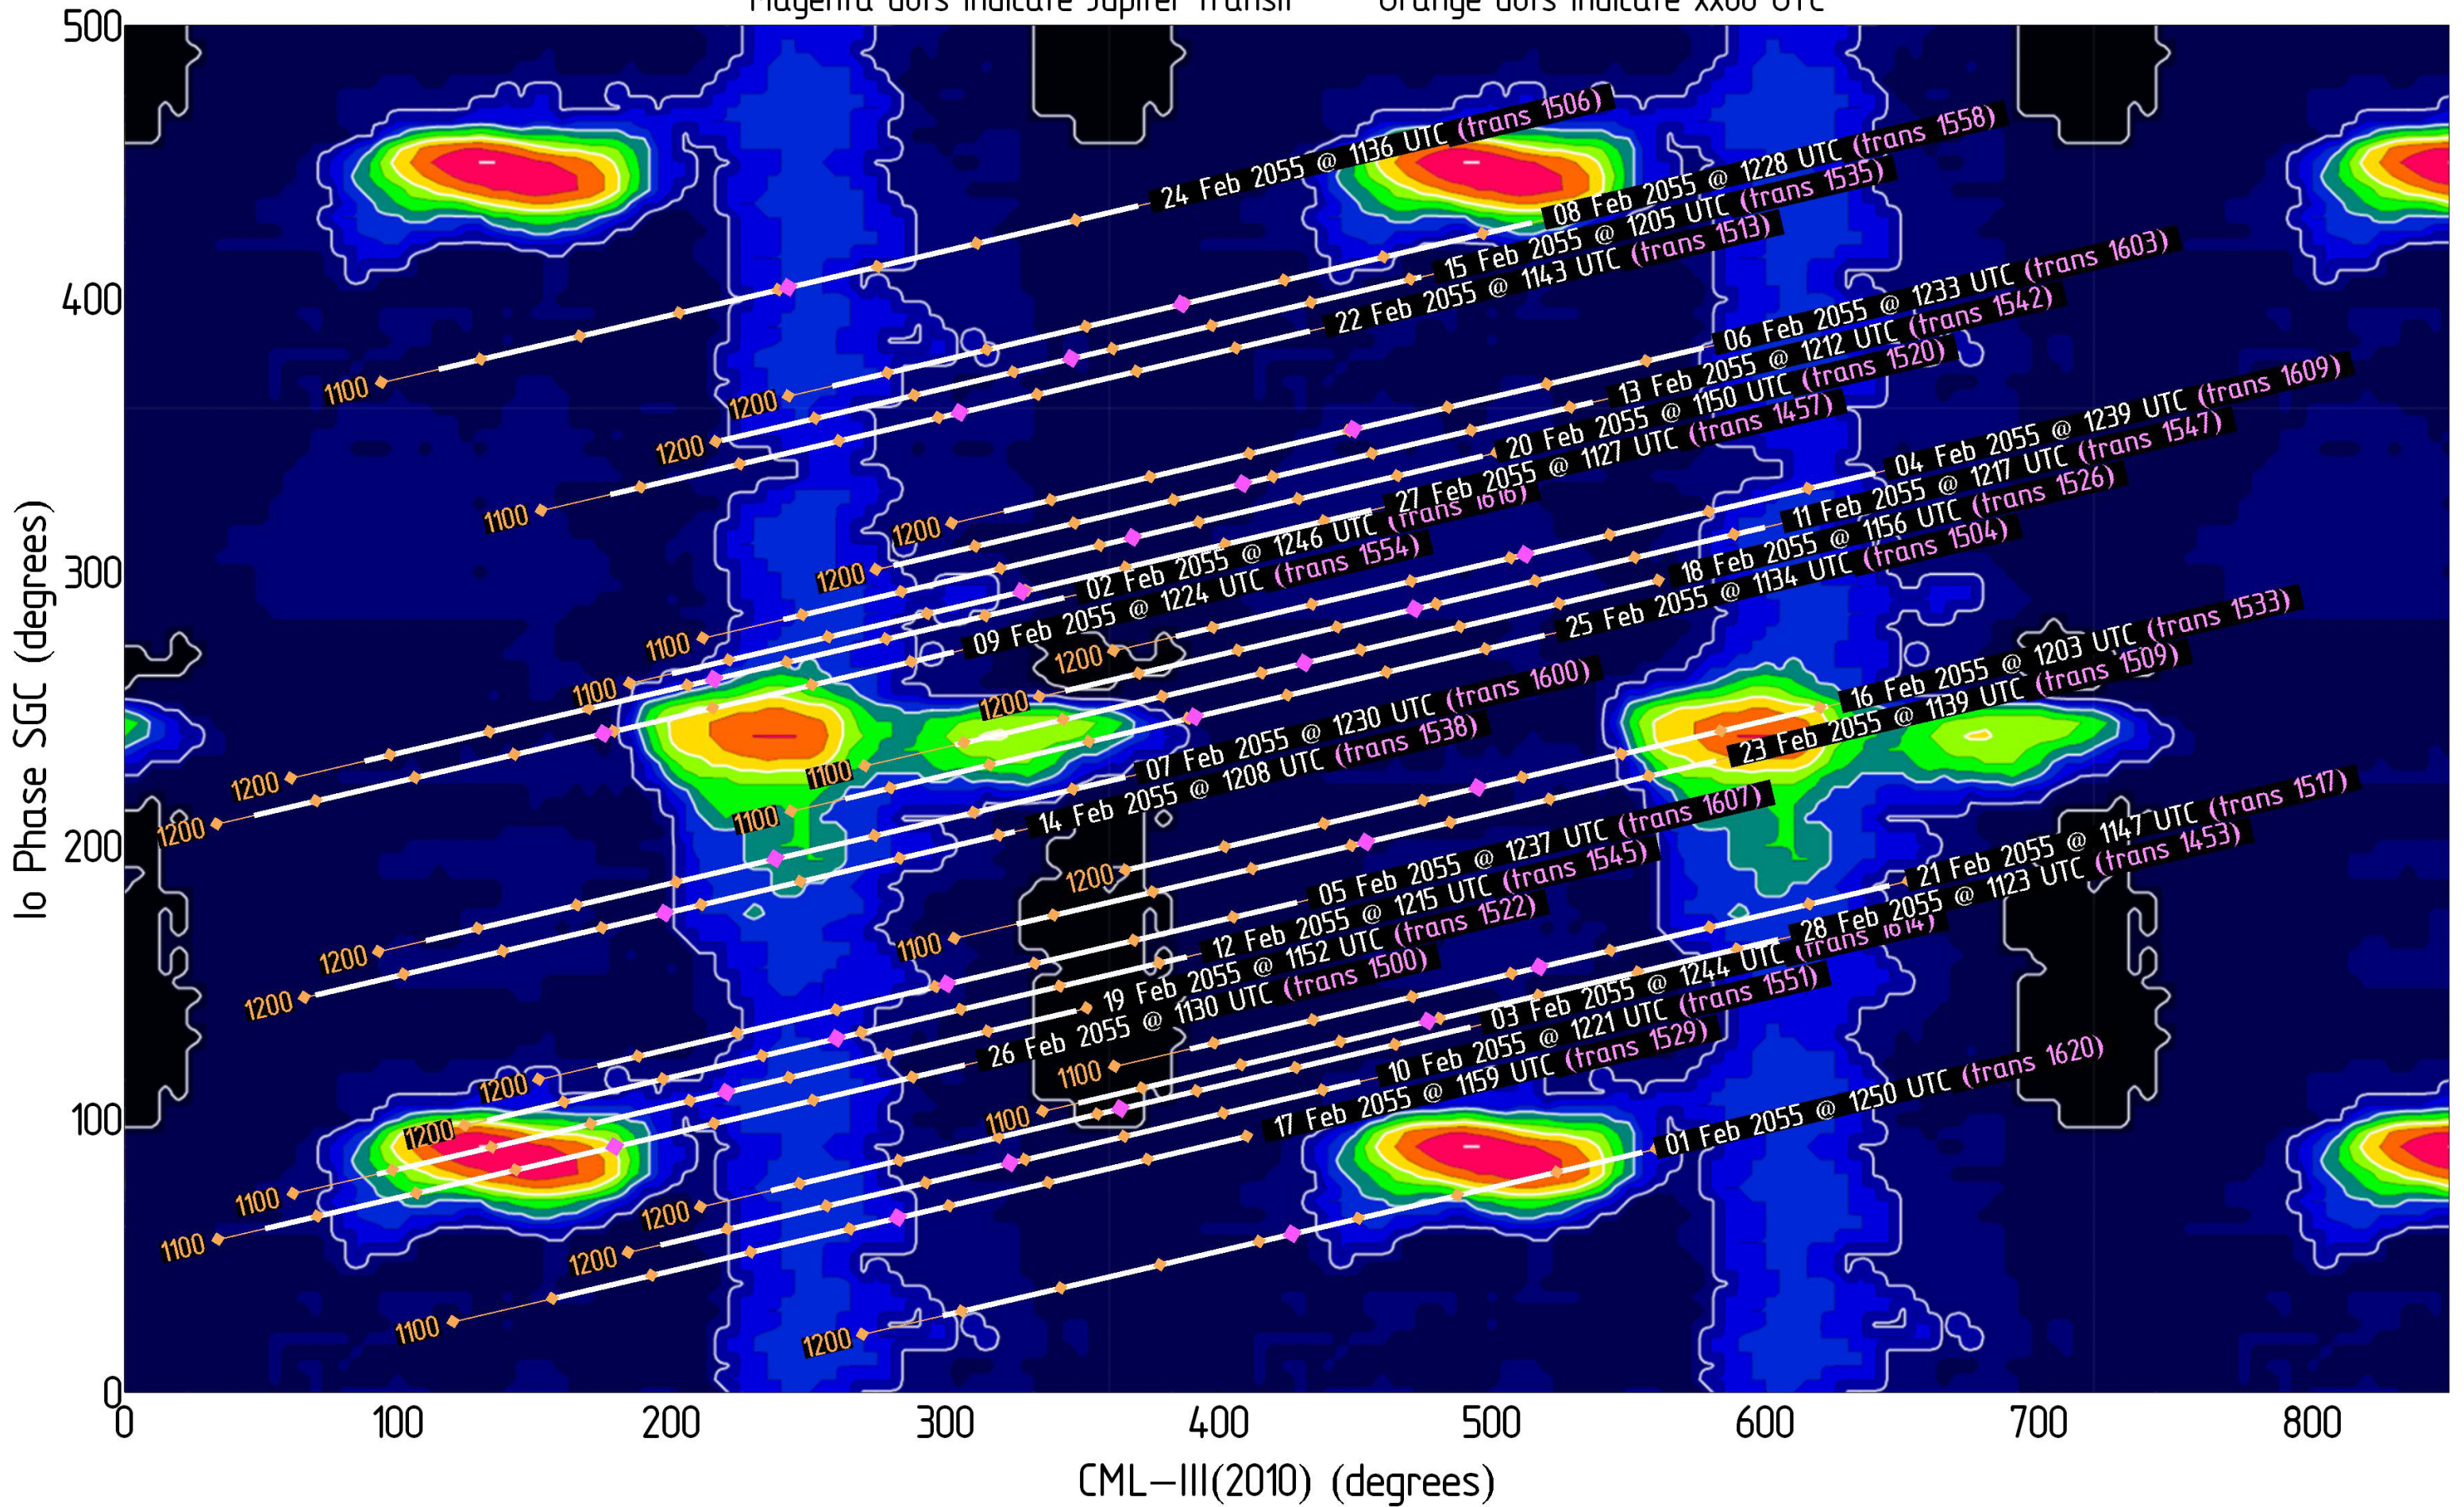

Jupiter Availability Plot for February 2055

Ephemerides for LWA1, New Mexico, 34°04' N, 107°38' W

Tracks show ± 3.5 hours from Jupiter transit – Times & dates indicate the beginning of each track (i.e., 3.5 hours prior to Jupiter transit)
Magenta dots indicate Jupiter transit Orange dots indicate xx00 UTC

Jupiter Availability Plot for April 2055

Ephemerides for LWA1, New Mexico, 34°04' N, 107°38' W

Tracks show ± 3.5 hours from Jupiter transit – Times & dates indicate the beginning of each track (i.e., 3.5 hours prior to Jupiter transit)

Magenta dots indicate Jupiter transit Orange dots indicate xx00 UTC

Jupiter Availability Plot for July 2055

Ephemerides for LWA1, New Mexico, 34°04' N, 107°38' W

Tracks show ± 3.5 hours from Jupiter transit – Times & dates indicate the beginning of each track (i.e., 3.5 hours prior to Jupiter transit)

Magenta dots indicate Jupiter transit Orange dots indicate xx00 UTC

Jupiter Availability Plot for August 2055

Ephemerides for LWA1, New Mexico, 34°04' N, 107°38' W

Tracks show ± 3.5 hours from Jupiter transit – Times & dates indicate the beginning of each track (i.e., 3.5 hours prior to Jupiter transit)