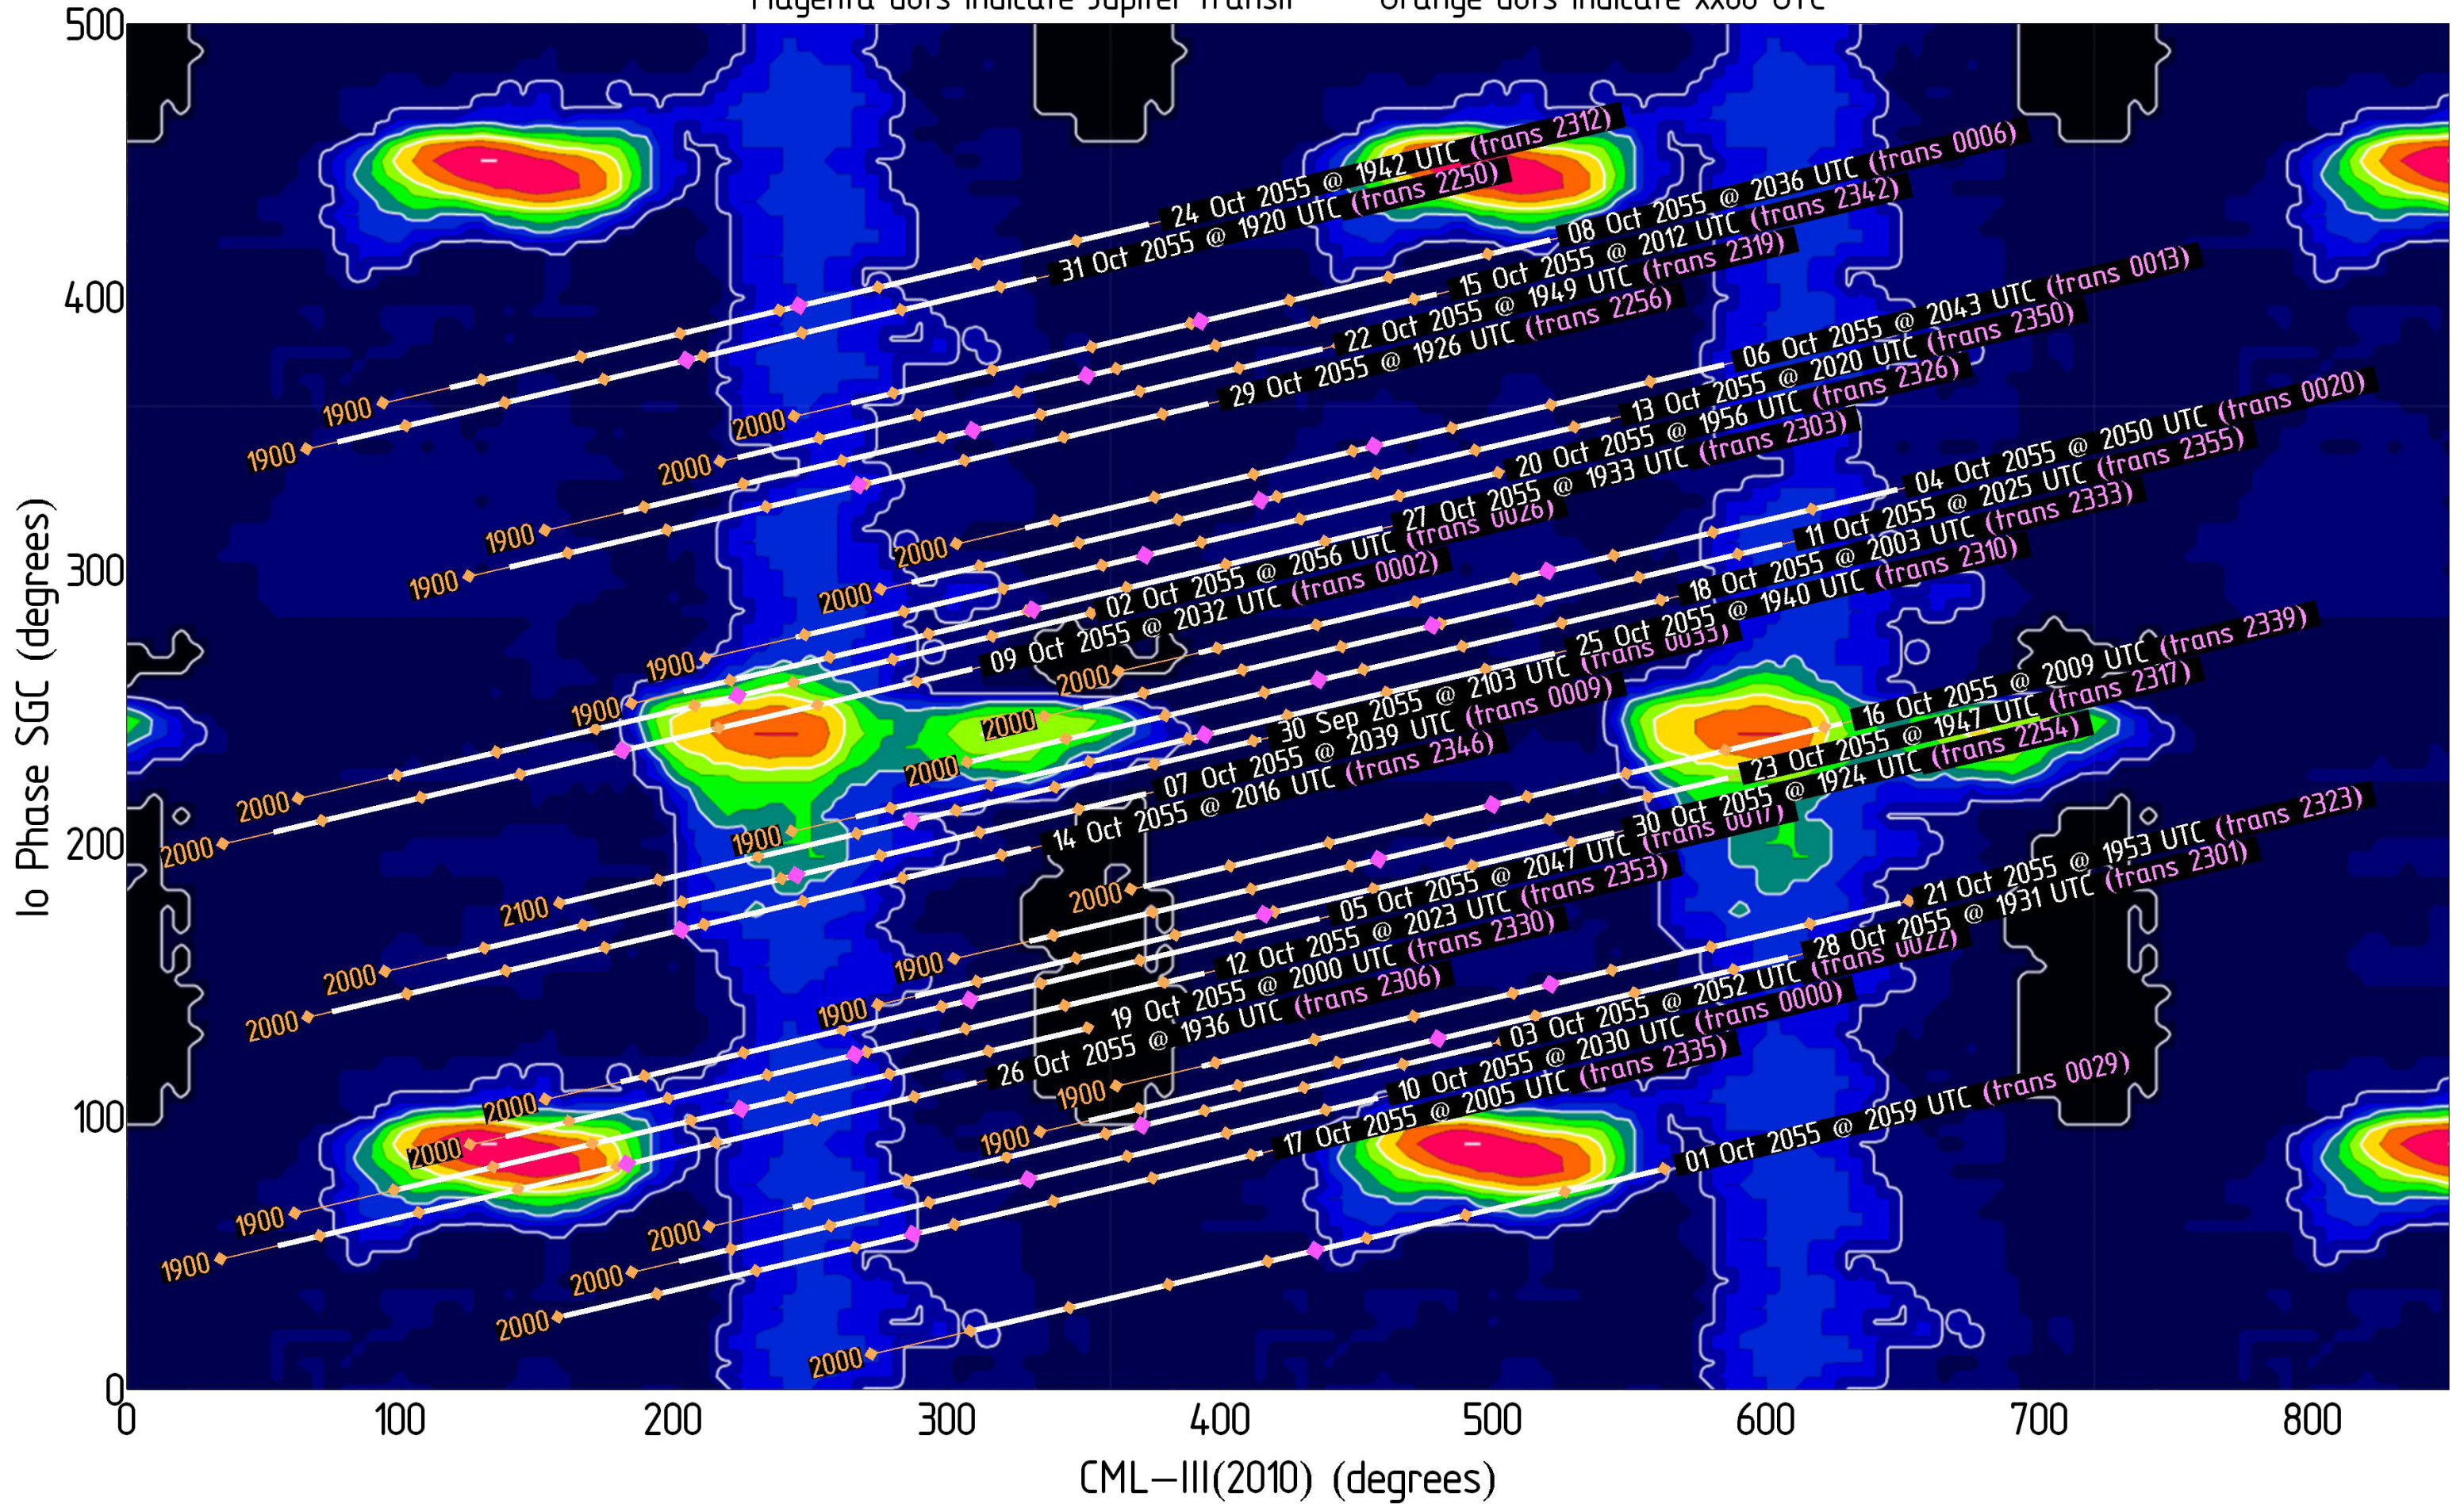

Magenta dots indicate Jupiter transit Orange dots indicate xx00 UTC

Jupiter Availability Plot for September 2055

Ephemerides for LWA1, New Mexico, 34°04' N, 107°38' W

Tracks show ± 3.5 hours from Jupiter transit – Times & dates indicate the beginning of each track (i.e., 3.5 hours prior to Jupiter transit)

Magenta dots indicate Jupiter transit Orange dots indicate xx00 UTC

Jupiter Availability Plot for October 2055

Ephemerides for LWA1, New Mexico, 34°04' N, 107°38' W

Tracks show ± 3.5 hours from Jupiter transit – Times & dates indicate the beginning of each track (i.e., 3.5 hours prior to Jupiter transit)

Magenta dots indicate Jupiter transit Orange dots indicate xx00 UTC

Jupiter Availability Plot for November 2055

Ephemerides for LWA1, New Mexico, 34°04' N, 107°38' W

Tracks show ± 3.5 hours from Jupiter transit – Times & dates indicate the beginning of each track (i.e., 3.5 hours prior to Jupiter transit)

Magenta dots indicate Jupiter transit

Orange dots indicate xx00 UTC