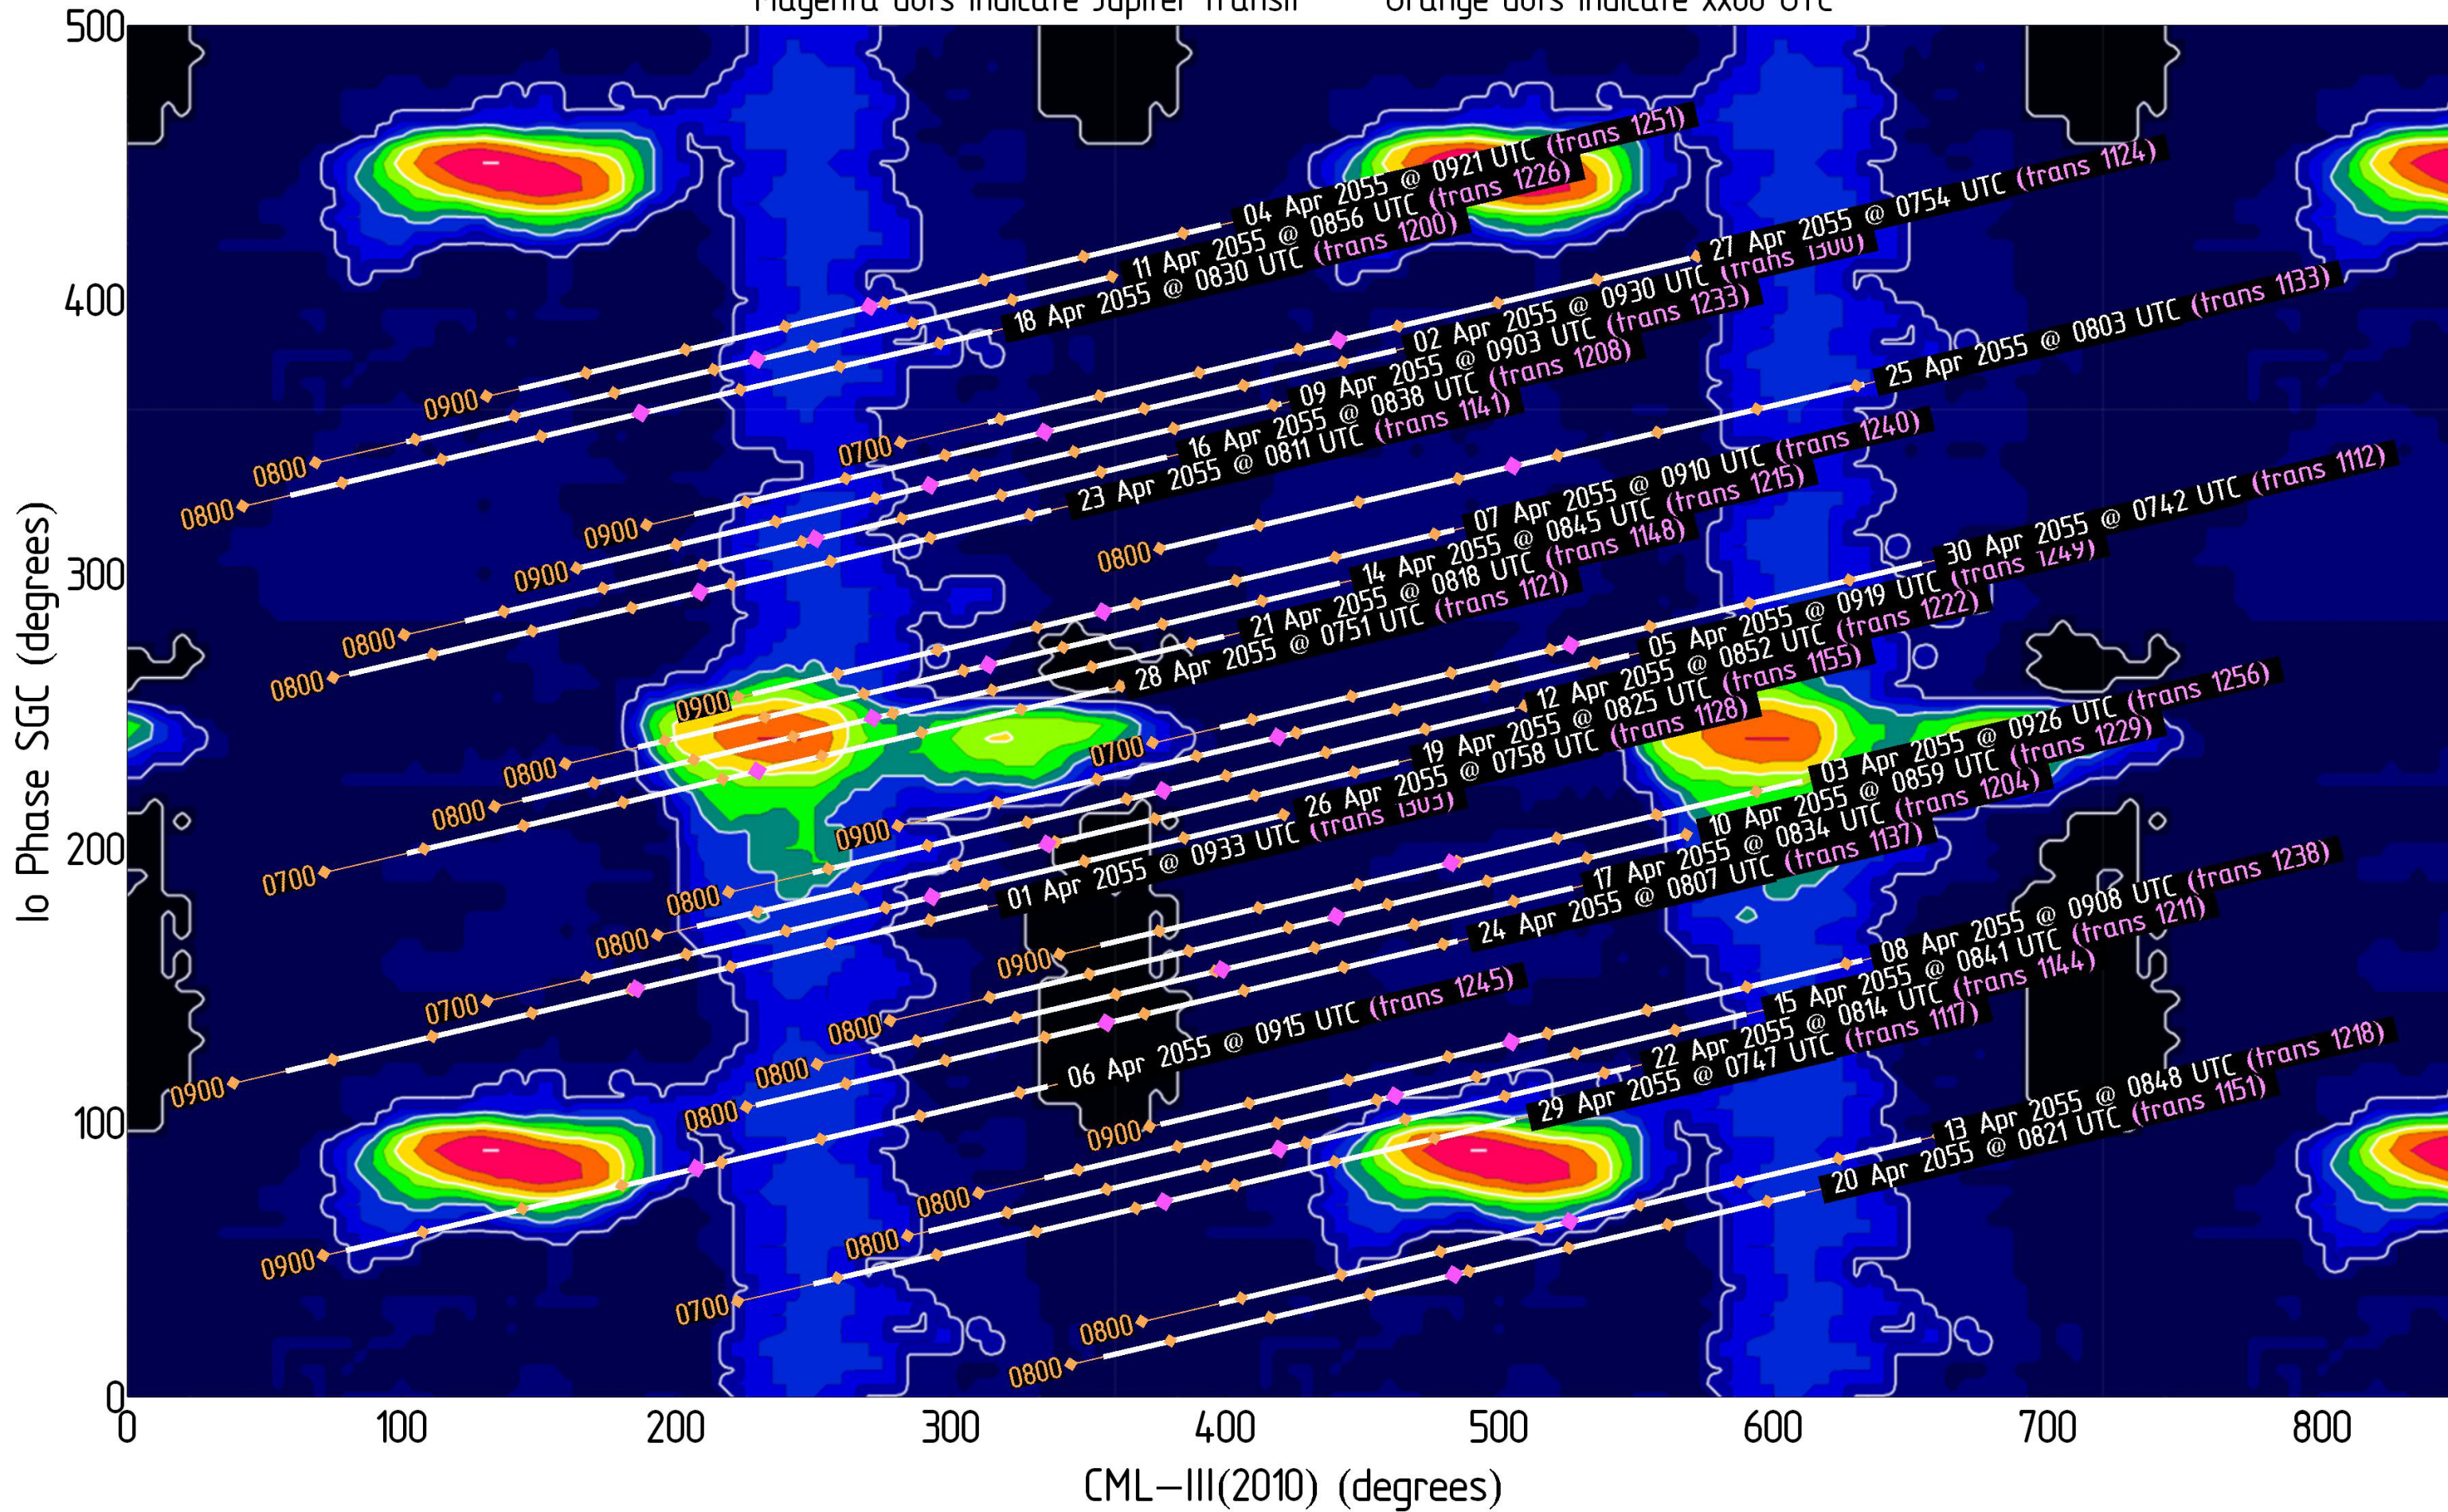

Jupiter Availability Plot for February 2055

Ephemerides for LWA1, New Mexico, 34°04' N, 107°38' W

Tracks show ± 3.5 hours from Jupiter transit – Times & dates indicate the beginning of each track (i.e., 3.5 hours prior to Jupiter transit)
Magenta dots indicate Jupiter transit Orange dots indicate xx00 UTC

Jupiter Availability Plot for April 2055

Ephemerides for LWA1, New Mexico, 34°04' N, 107°38' W

Tracks show ± 3.5 hours from Jupiter transit – Times & dates indicate the beginning of each track (i.e., 3.5 hours prior to Jupiter transit)

Magenta dots indicate Jupiter transit Orange dots indicate xx00 UTC

Jupiter Availability Plot for July 2055

Ephemerides for LWA1, New Mexico, 34°04' N, 107°38' W

Tracks show ± 3.5 hours from Jupiter transit – Times & dates indicate the beginning of each track (i.e., 3.5 hours prior to Jupiter transit)

Magenta dots indicate Jupiter transit Orange dots indicate xx00 UTC

Jupiter Availability Plot for August 2055

Ephemerides for LWA1, New Mexico, 34°04' N, 107°38' W

Tracks show ± 3.5 hours from Jupiter transit – Times & dates indicate the beginning of each track (i.e., 3.5 hours prior to Jupiter transit)