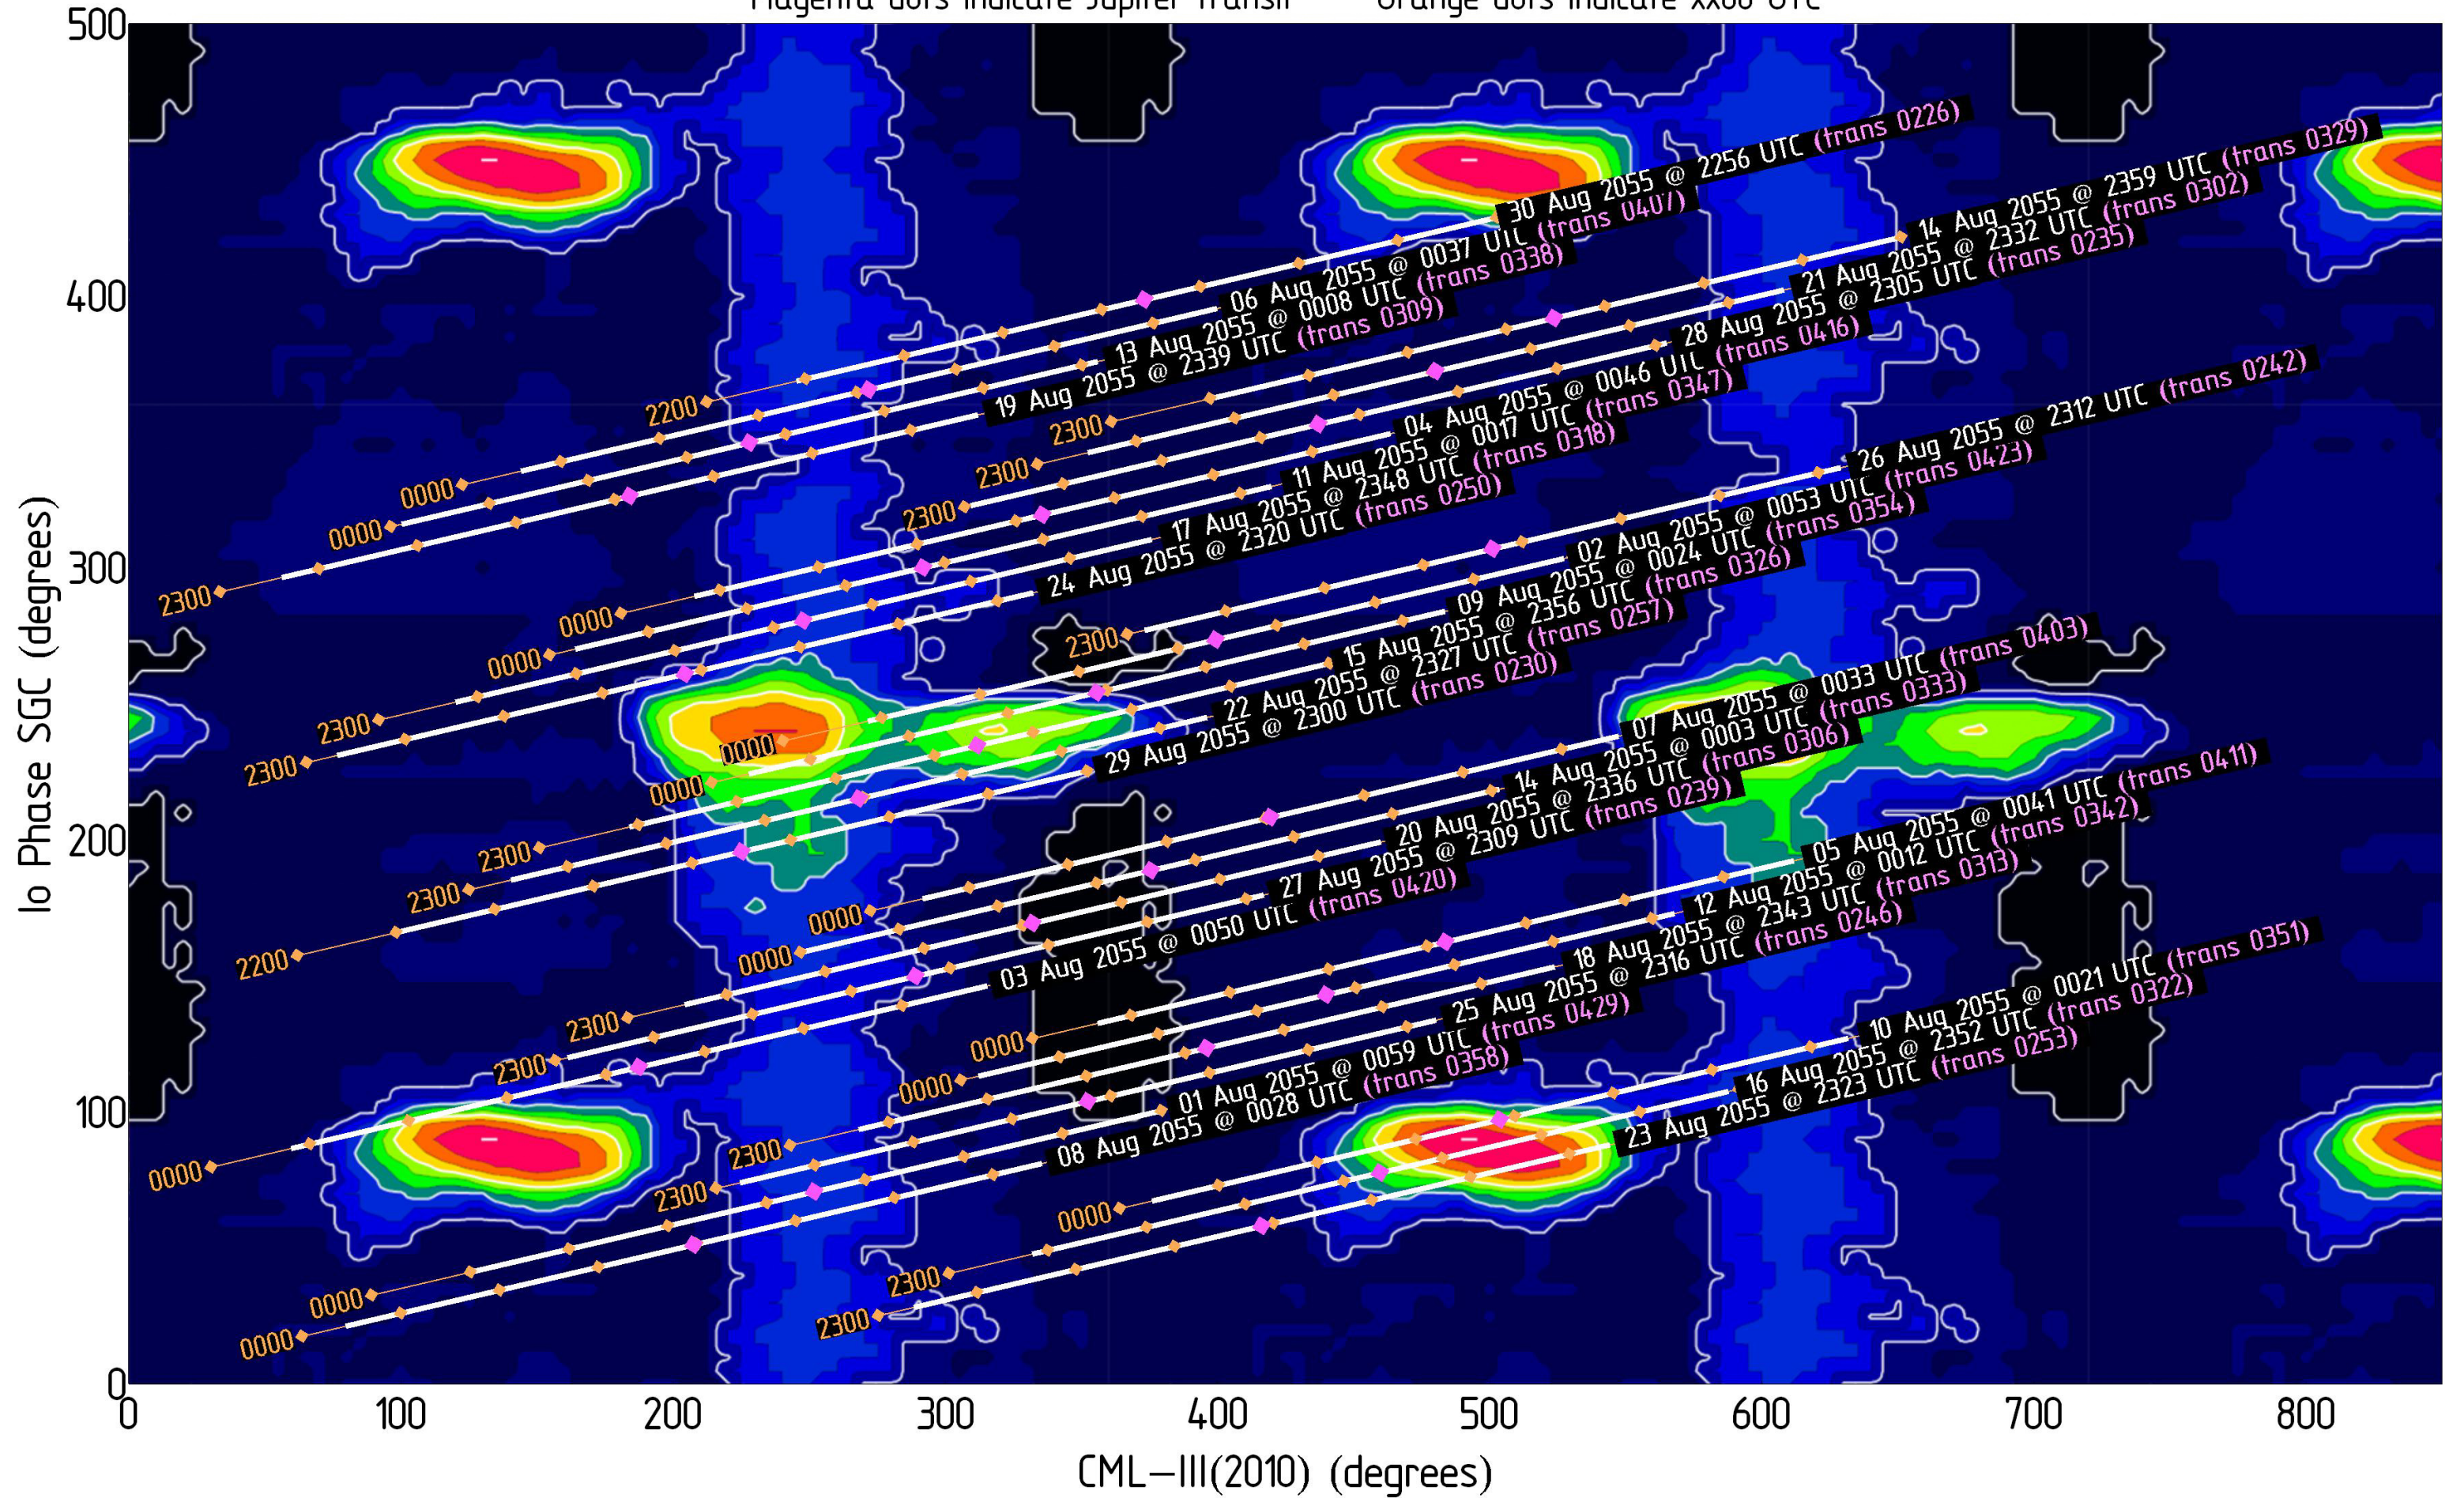

Magenta dots indicate Jupiter transit Orange dots indicate xx00 UTC

Jupiter Availability Plot for July 2055

Ephemerides for LWA1, New Mexico, 34°04' N, 107°38' W

Tracks show ± 3.5 hours from Jupiter transit – Times & dates indicate the beginning of each track (i.e., 3.5 hours prior to Jupiter transit)

Magenta dots indicate Jupiter transit Orange dots indicate xx00 UTC

Jupiter Availability Plot for August 2055

Ephemerides for LWA1, New Mexico, 34°04' N, 107°38' W

Tracks show ± 3.5 hours from Jupiter transit – Times & dates indicate the beginning of each track (i.e., 3.5 hours prior to Jupiter transit)

Magenta dots indicate Jupiter transit Orange dots indicate xx00 UTC

Jupiter Availability Plot for September 2055

Ephemerides for LWA1, New Mexico, 34°04' N, 107°38' W

Tracks show ± 3.5 hours from Jupiter transit – Times & dates indicate the beginning of each track (i.e., 3.5 hours prior to Jupiter transit)

Magenta dots indicate Jupiter transit Orange dots indicate xx00 UTC

Jupiter Availability Plot for October 2055

Ephemerides for LWA1, New Mexico, 34°04' N, 107°38' W

Tracks show ± 3.5 hours from Jupiter transit – Times & dates indicate the beginning of each track (i.e., 3.5 hours prior to Jupiter transit)