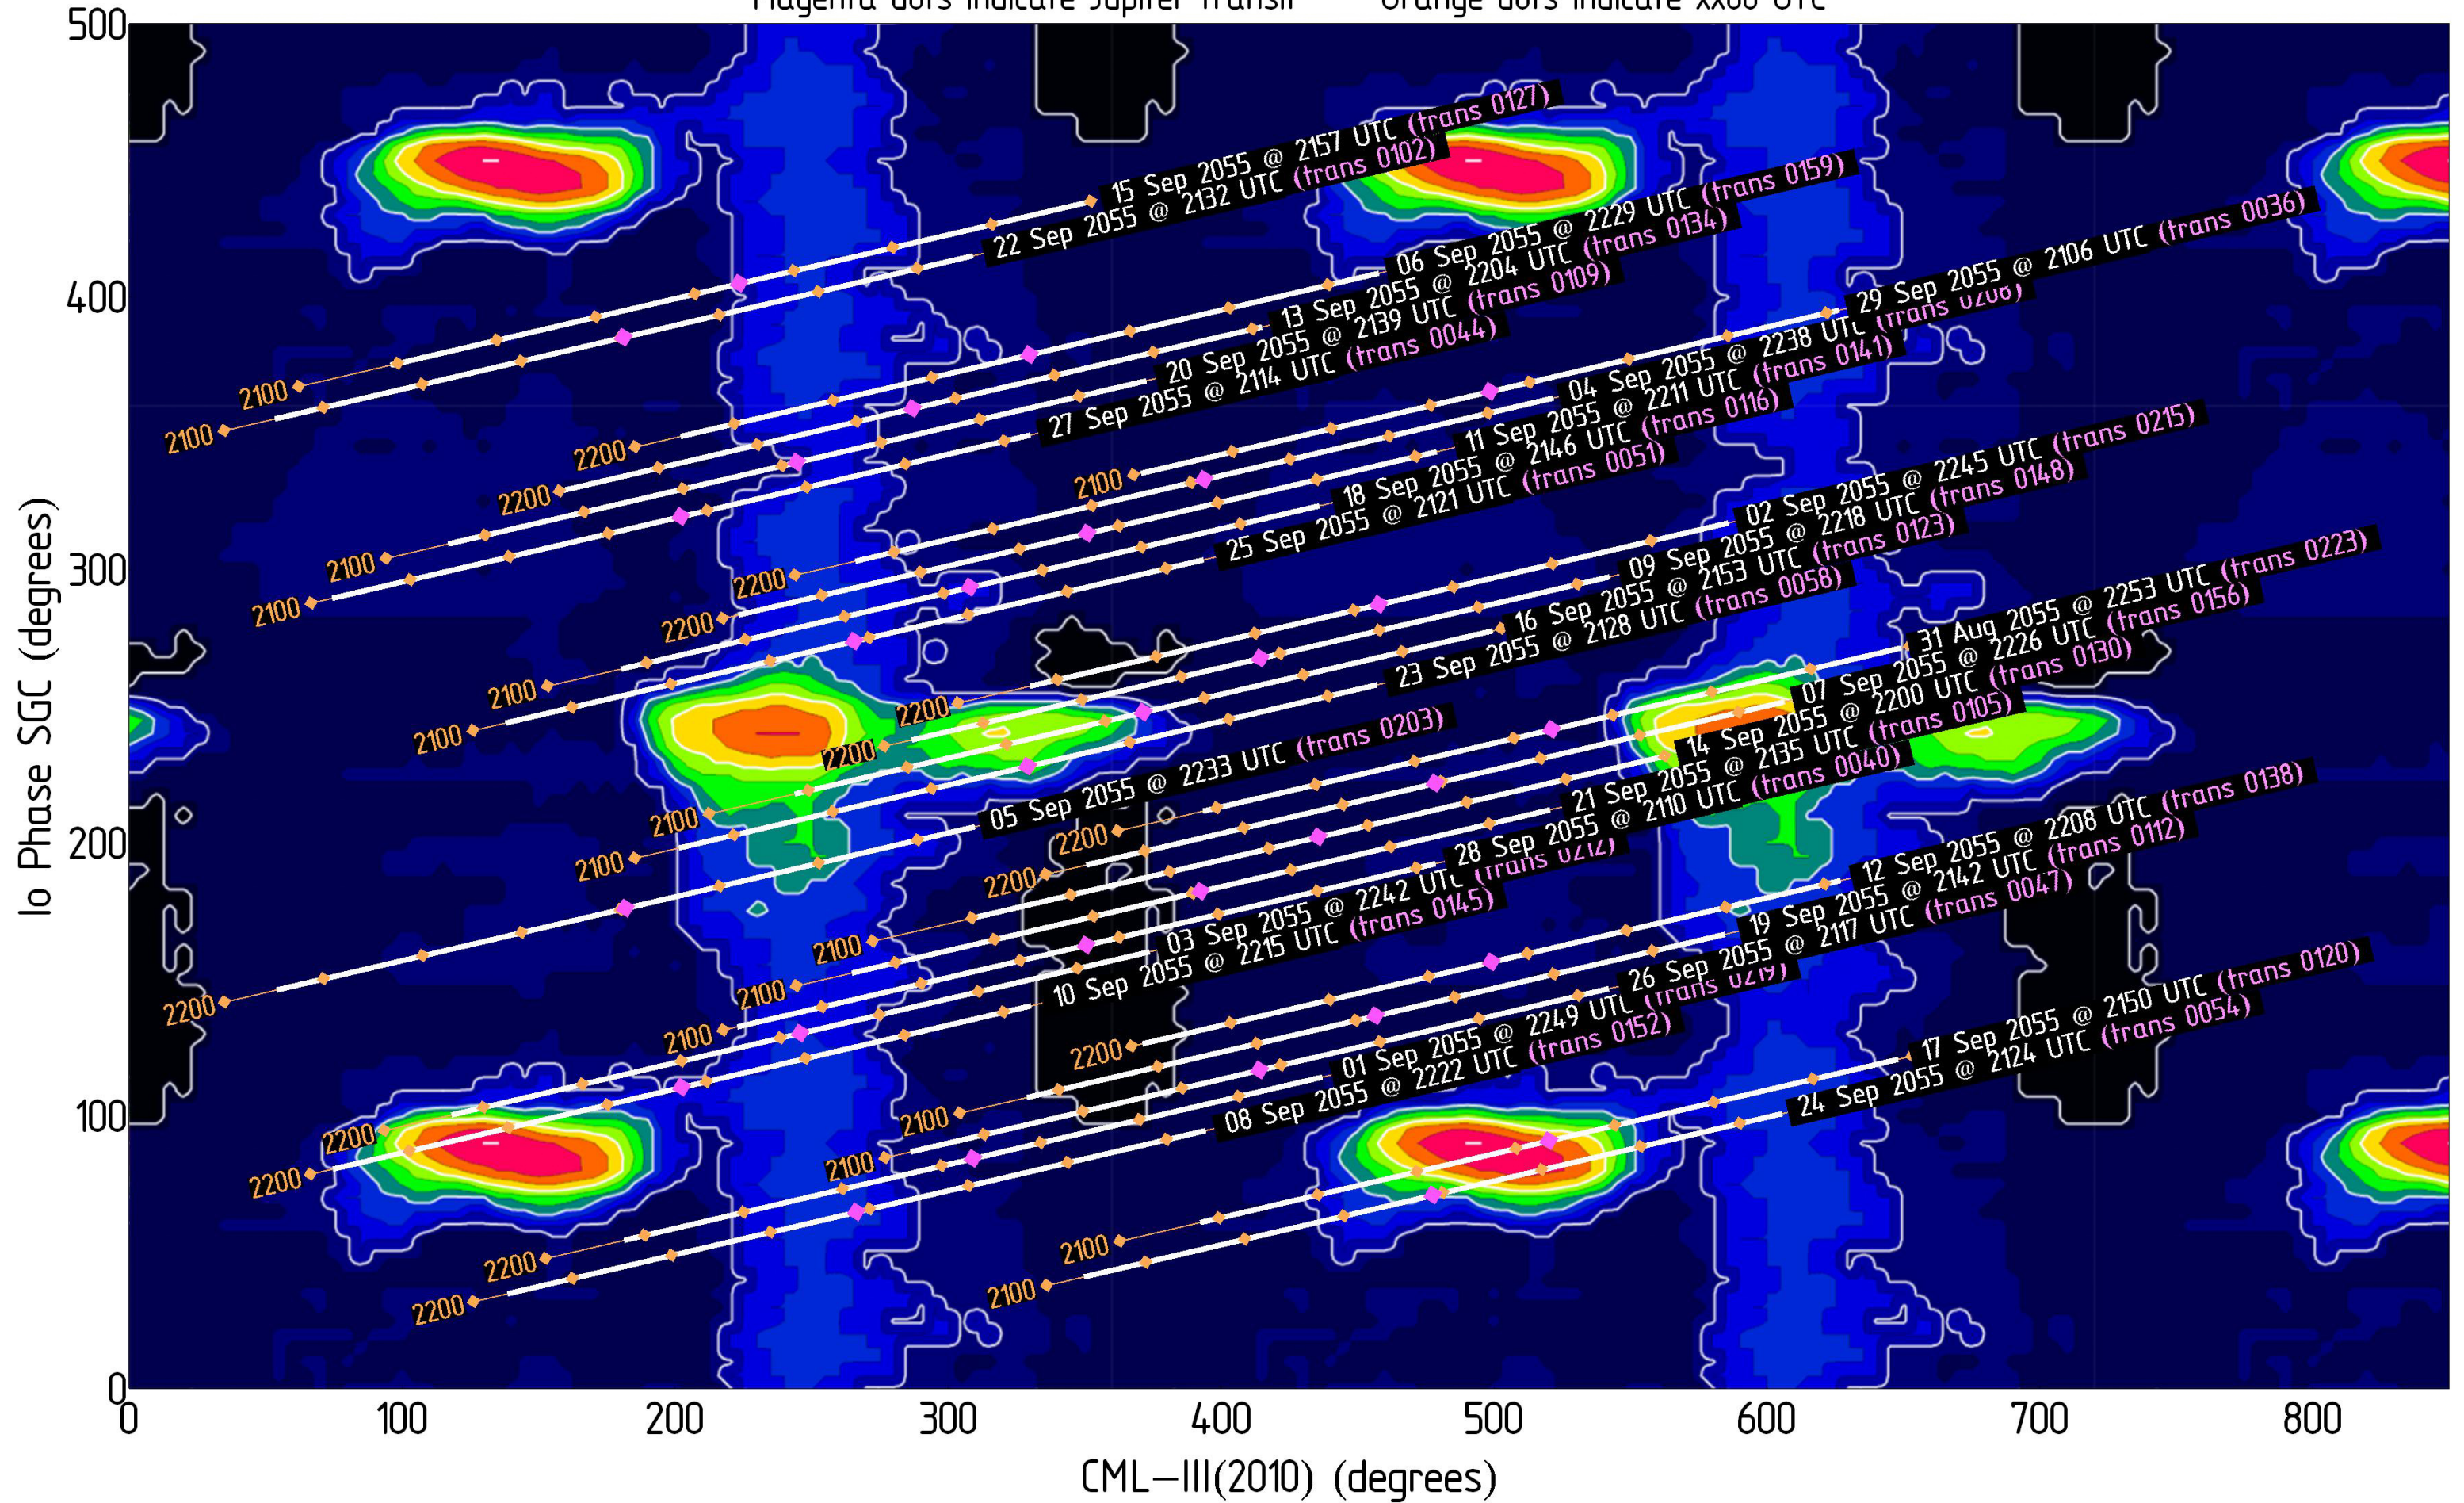

Magenta dots indicate Jupiter transit Orange dots indicate xx00 UTC

Jupiter Availability Plot for August 2055

Ephemerides for LWA1, New Mexico, 34°04' N, 107°38' W

Tracks show ± 3.5 hours from Jupiter transit – Times & dates indicate the beginning of each track (i.e., 3.5 hours prior to Jupiter transit)

Magenta dots indicate Jupiter transit Orange dots indicate xx00 UTC

Jupiter Availability Plot for September 2055

Ephemerides for LWA1, New Mexico, 34°04' N, 107°38' W

Tracks show ± 3.5 hours from Jupiter transit – Times & dates indicate the beginning of each track (i.e., 3.5 hours prior to Jupiter transit)

Magenta dots indicate Jupiter transit Orange dots indicate xx00 UTC

Jupiter Availability Plot for October 2055

Ephemerides for LWA1, New Mexico, 34°04' N, 107°38' W

Tracks show ± 3.5 hours from Jupiter transit – Times & dates indicate the beginning of each track (i.e., 3.5 hours prior to Jupiter transit)

Magenta dots indicate Jupiter transit Orange dots indicate xx00 UTC

Jupiter Availability Plot for November 2055

Ephemerides for LWA1, New Mexico, 34°04' N, 107°38' W

Tracks show ± 3.5 hours from Jupiter transit – Times & dates indicate the beginning of each track (i.e., 3.5 hours prior to Jupiter transit)