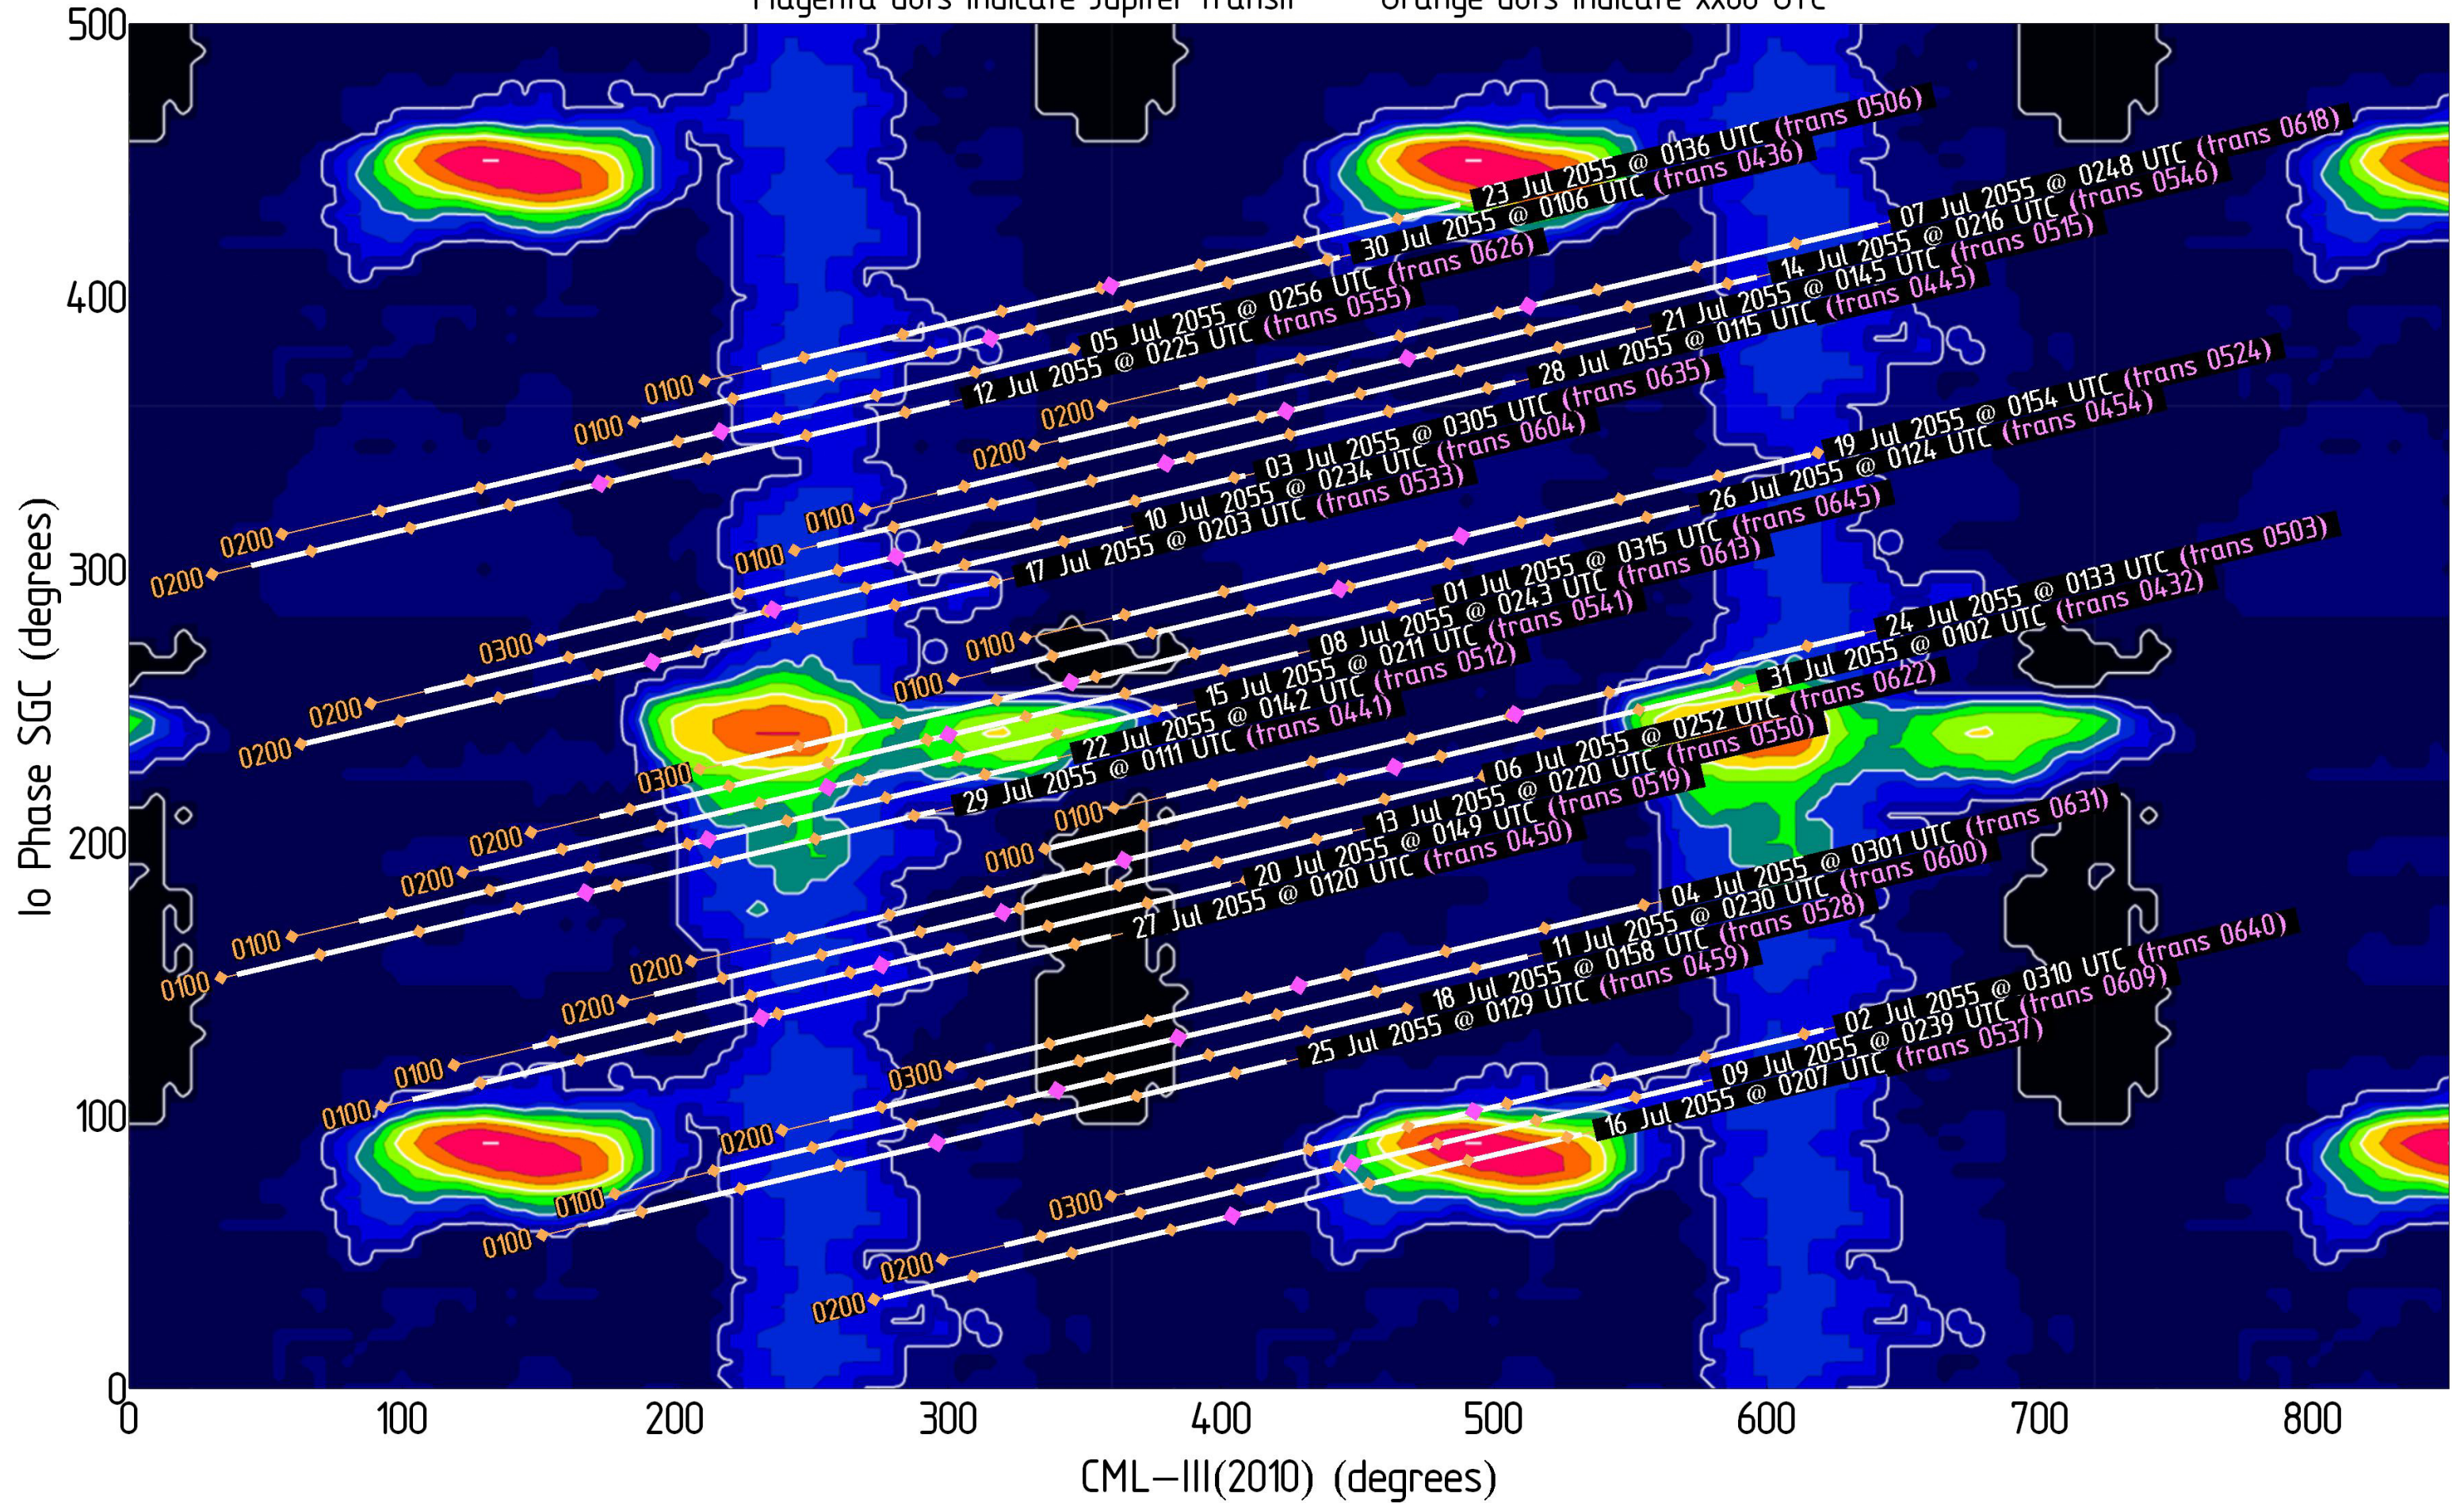

Magenta dots indicate Jupiter transit Orange dots indicate xx00 UTC

Jupiter Availability Plot for July 2055

Ephemerides for LWA1, New Mexico, 34°04' N, 107°38' W

Tracks show ± 3.5 hours from Jupiter transit – Times & dates indicate the beginning of each track (i.e., 3.5 hours prior to Jupiter transit)

Magenta dots indicate Jupiter transit Orange dots indicate xx00 UTC

Jupiter Availability Plot for August 2055

Ephemerides for LWA1, New Mexico, 34°04' N, 107°38' W

Tracks show ± 3.5 hours from Jupiter transit – Times & dates indicate the beginning of each track (i.e., 3.5 hours prior to Jupiter transit)

Magenta dots indicate Jupiter transit Orange dots indicate xx00 UTC

Jupiter Availability Plot for September 2055

Ephemerides for LWA1, New Mexico, 34°04' N, 107°38' W

Tracks show ± 3.5 hours from Jupiter transit – Times & dates indicate the beginning of each track (i.e., 3.5 hours prior to Jupiter transit)

Magenta dots indicate Jupiter transit Orange dots indicate xx00 UTC

Jupiter Availability Plot for October 2055

Ephemerides for LWA1, New Mexico, 34°04' N, 107°38' W

Tracks show ± 3.5 hours from Jupiter transit – Times & dates indicate the beginning of each track (i.e., 3.5 hours prior to Jupiter transit)