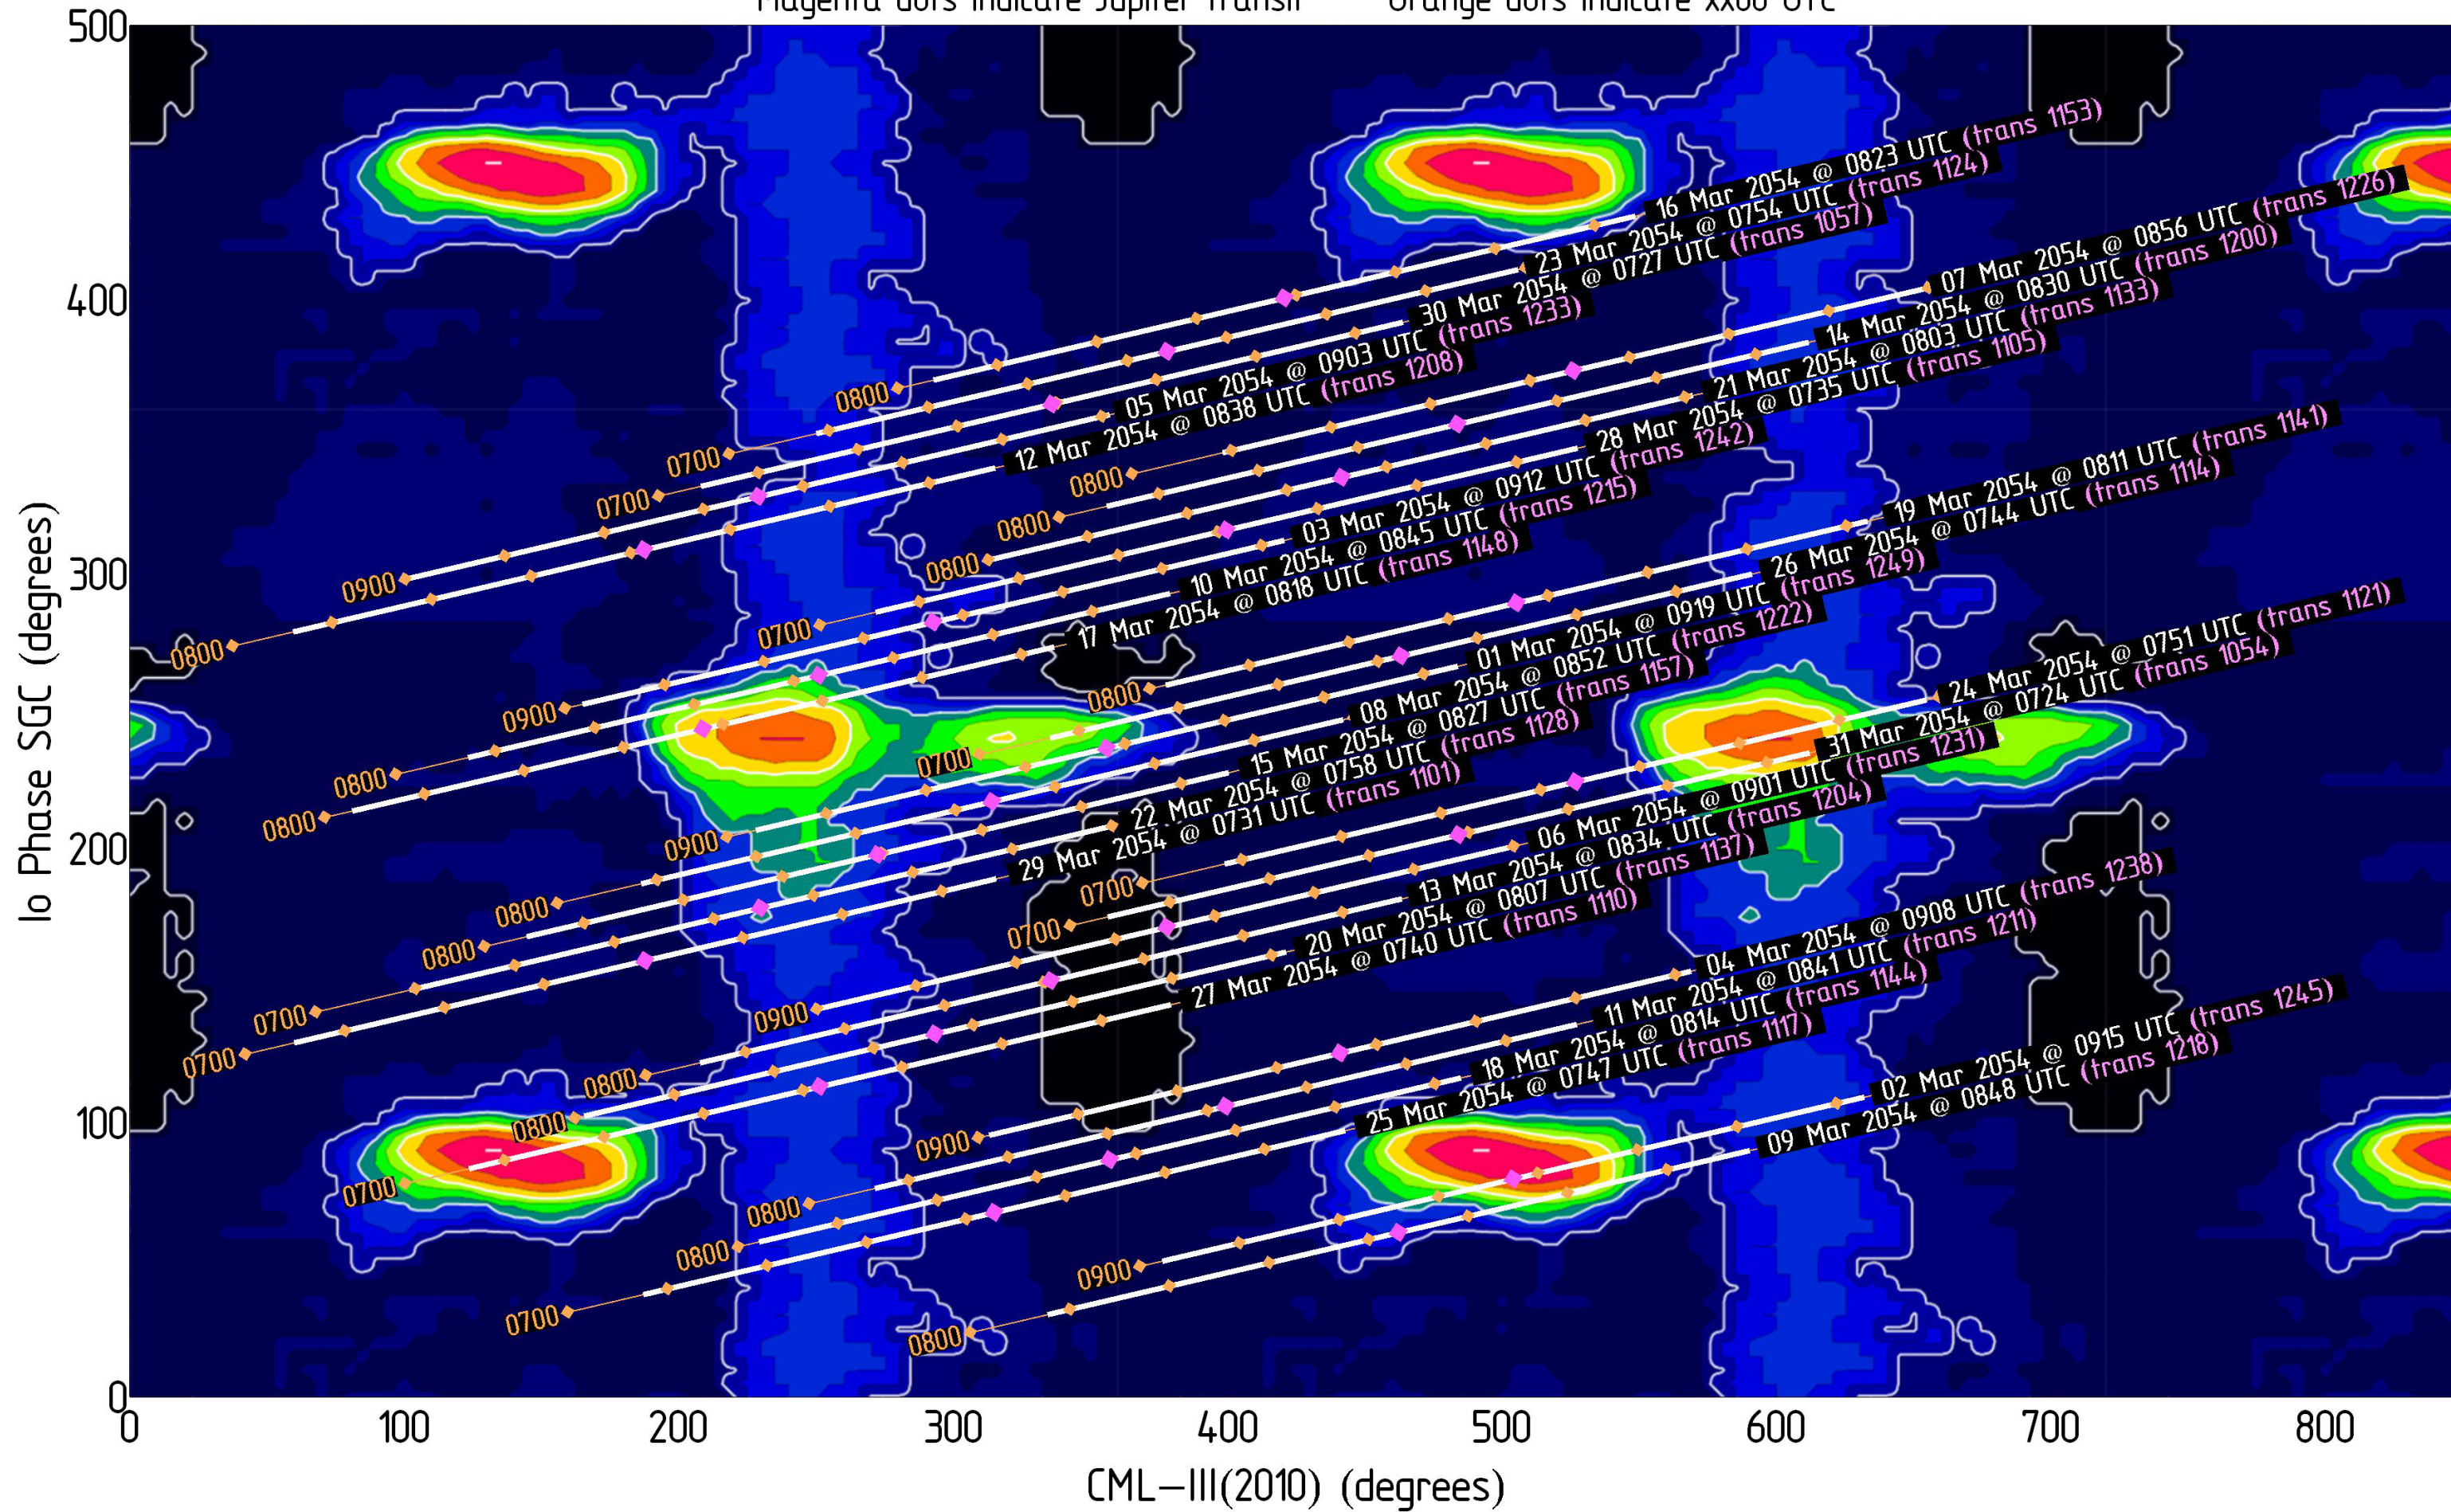

Magenta dots indicate Jupiter transit Orange dots indicate xx00 UTC

Jupiter Availability Plot for February 2054

Ephemerides for LWA1, New Mexico, 34°04' N, 107°38' W

Tracks show ± 3.5 hours from Jupiter transit – Times & dates indicate the beginning of each track (i.e., 3.5 hours prior to Jupiter transit)

Magenta dots indicate Jupiter transit Orange dots indicate xx00 UTC

Jupiter Availability Plot for March 2054

Ephemerides for LWA1, New Mexico, 34°04' N, 107°38' W

Tracks show ± 3.5 hours from Jupiter transit – Times & dates indicate the beginning of each track (i.e., 3.5 hours prior to Jupiter transit)

Magenta dots indicate Jupiter transit Orange dots indicate xx00 UTC

Jupiter Availability Plot for April 2054

Ephemerides for LWA1, New Mexico, 34°04' N, 107°38' W

Tracks show ± 3.5 hours from Jupiter transit – Times & dates indicate the beginning of each track (i.e., 3.5 hours prior to Jupiter transit)

Magenta dots indicate Jupiter transit Orange dots indicate xx00 UTC

Jupiter Availability Plot for May 2054

Ephemerides for LWA1, New Mexico, 34°04' N, 107°38' W

Tracks show ± 3.5 hours from Jupiter transit – Times & dates indicate the beginning of each track (i.e., 3.5 hours prior to Jupiter transit)