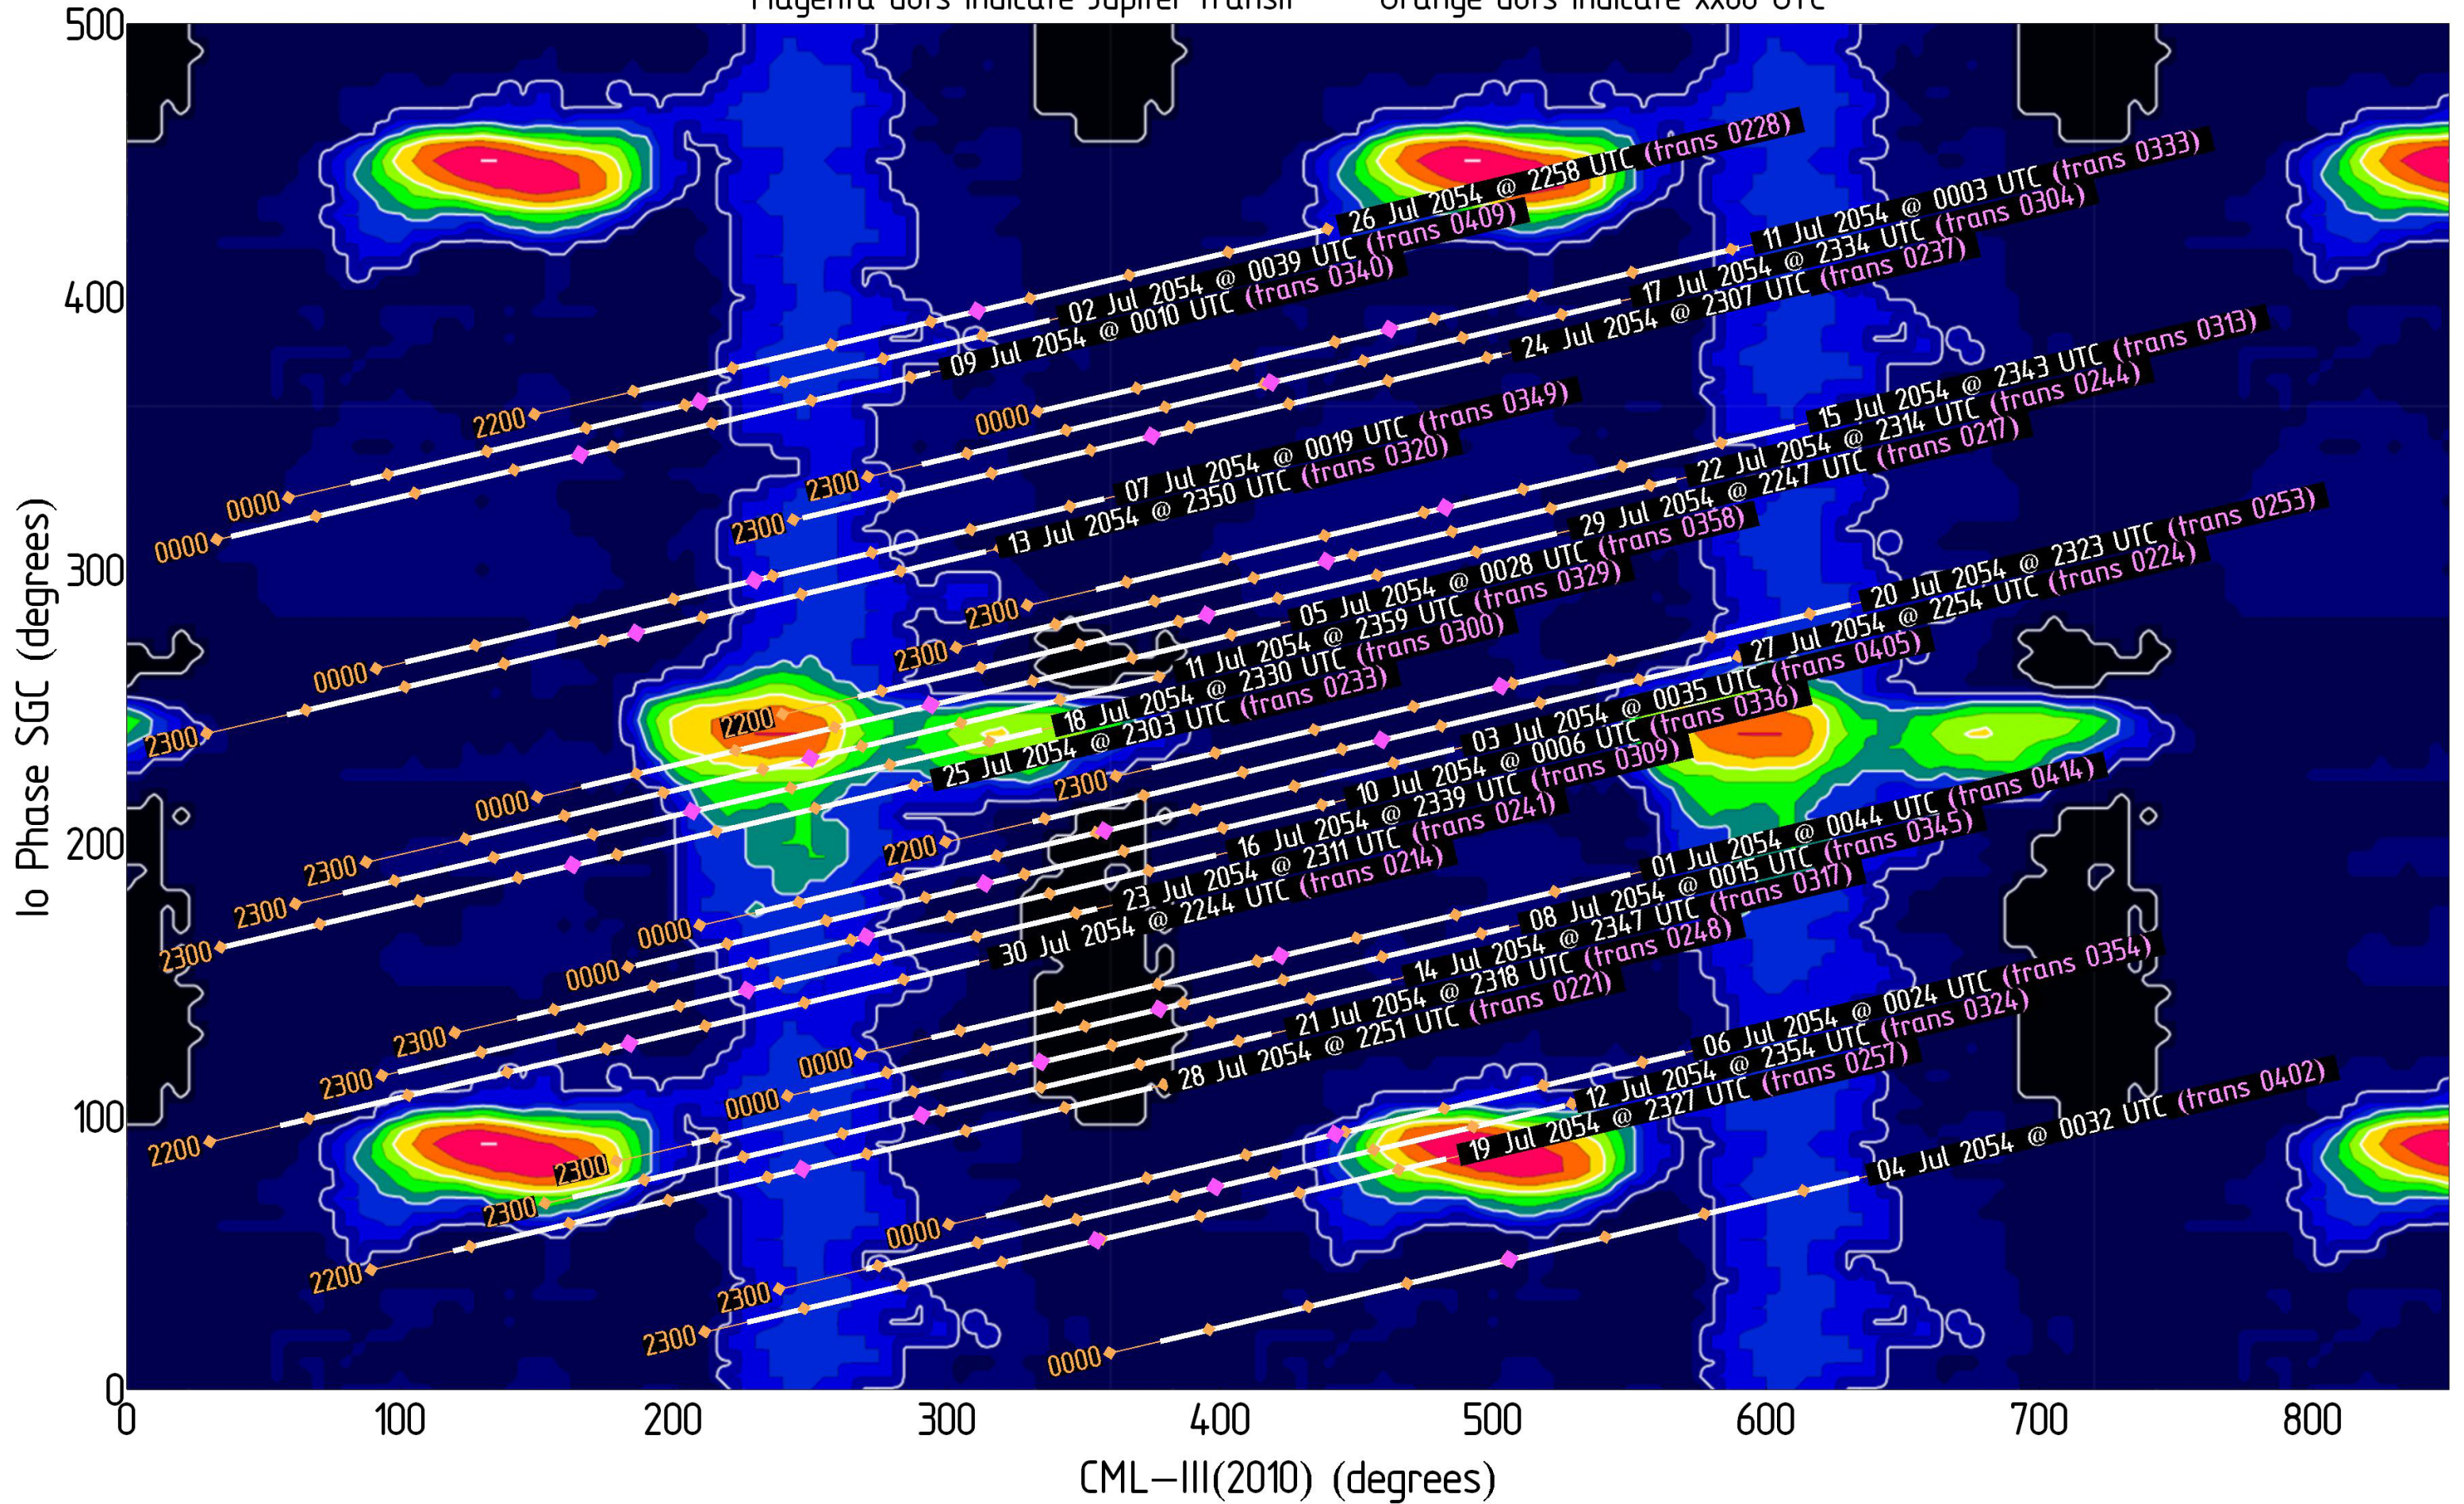

Magenta dots indicate Jupiter transit Orange dots indicate xx00 UTC

Jupiter Availability Plot for May 2054

Ephemerides for LWA1, New Mexico, 34°04' N, 107°38' W

Tracks show ± 3.5 hours from Jupiter transit – Times & dates indicate the beginning of each track (i.e., 3.5 hours prior to Jupiter transit)

Magenta dots indicate Jupiter transit Orange dots indicate xx00 UTC

Jupiter Availability Plot for July 2054

Ephemerides for LWA1, New Mexico, 34°04' N, 107°38' W

Tracks show ± 3.5 hours from Jupiter transit – Times & dates indicate the beginning of each track (i.e., 3.5 hours prior to Jupiter transit)

Magenta dots indicate Jupiter transit Orange dots indicate xx00 UTC

Jupiter Availability Plot for August 2054

Ephemerides for LWA1, New Mexico, 34°04' N, 107°38' W

Tracks show ± 3.5 hours from Jupiter transit – Times & dates indicate the beginning of each track (i.e., 3.5 hours prior to Jupiter transit)

Magenta dots indicate Jupiter transit Orange dots indicate xx00 UTC

Jupiter Availability Plot for September 2054

Ephemerides for LWA1, New Mexico, 34°04' N, 107°38' W

Tracks show ± 3.5 hours from Jupiter transit – Times & dates indicate the beginning of each track (i.e., 3.5 hours prior to Jupiter transit)