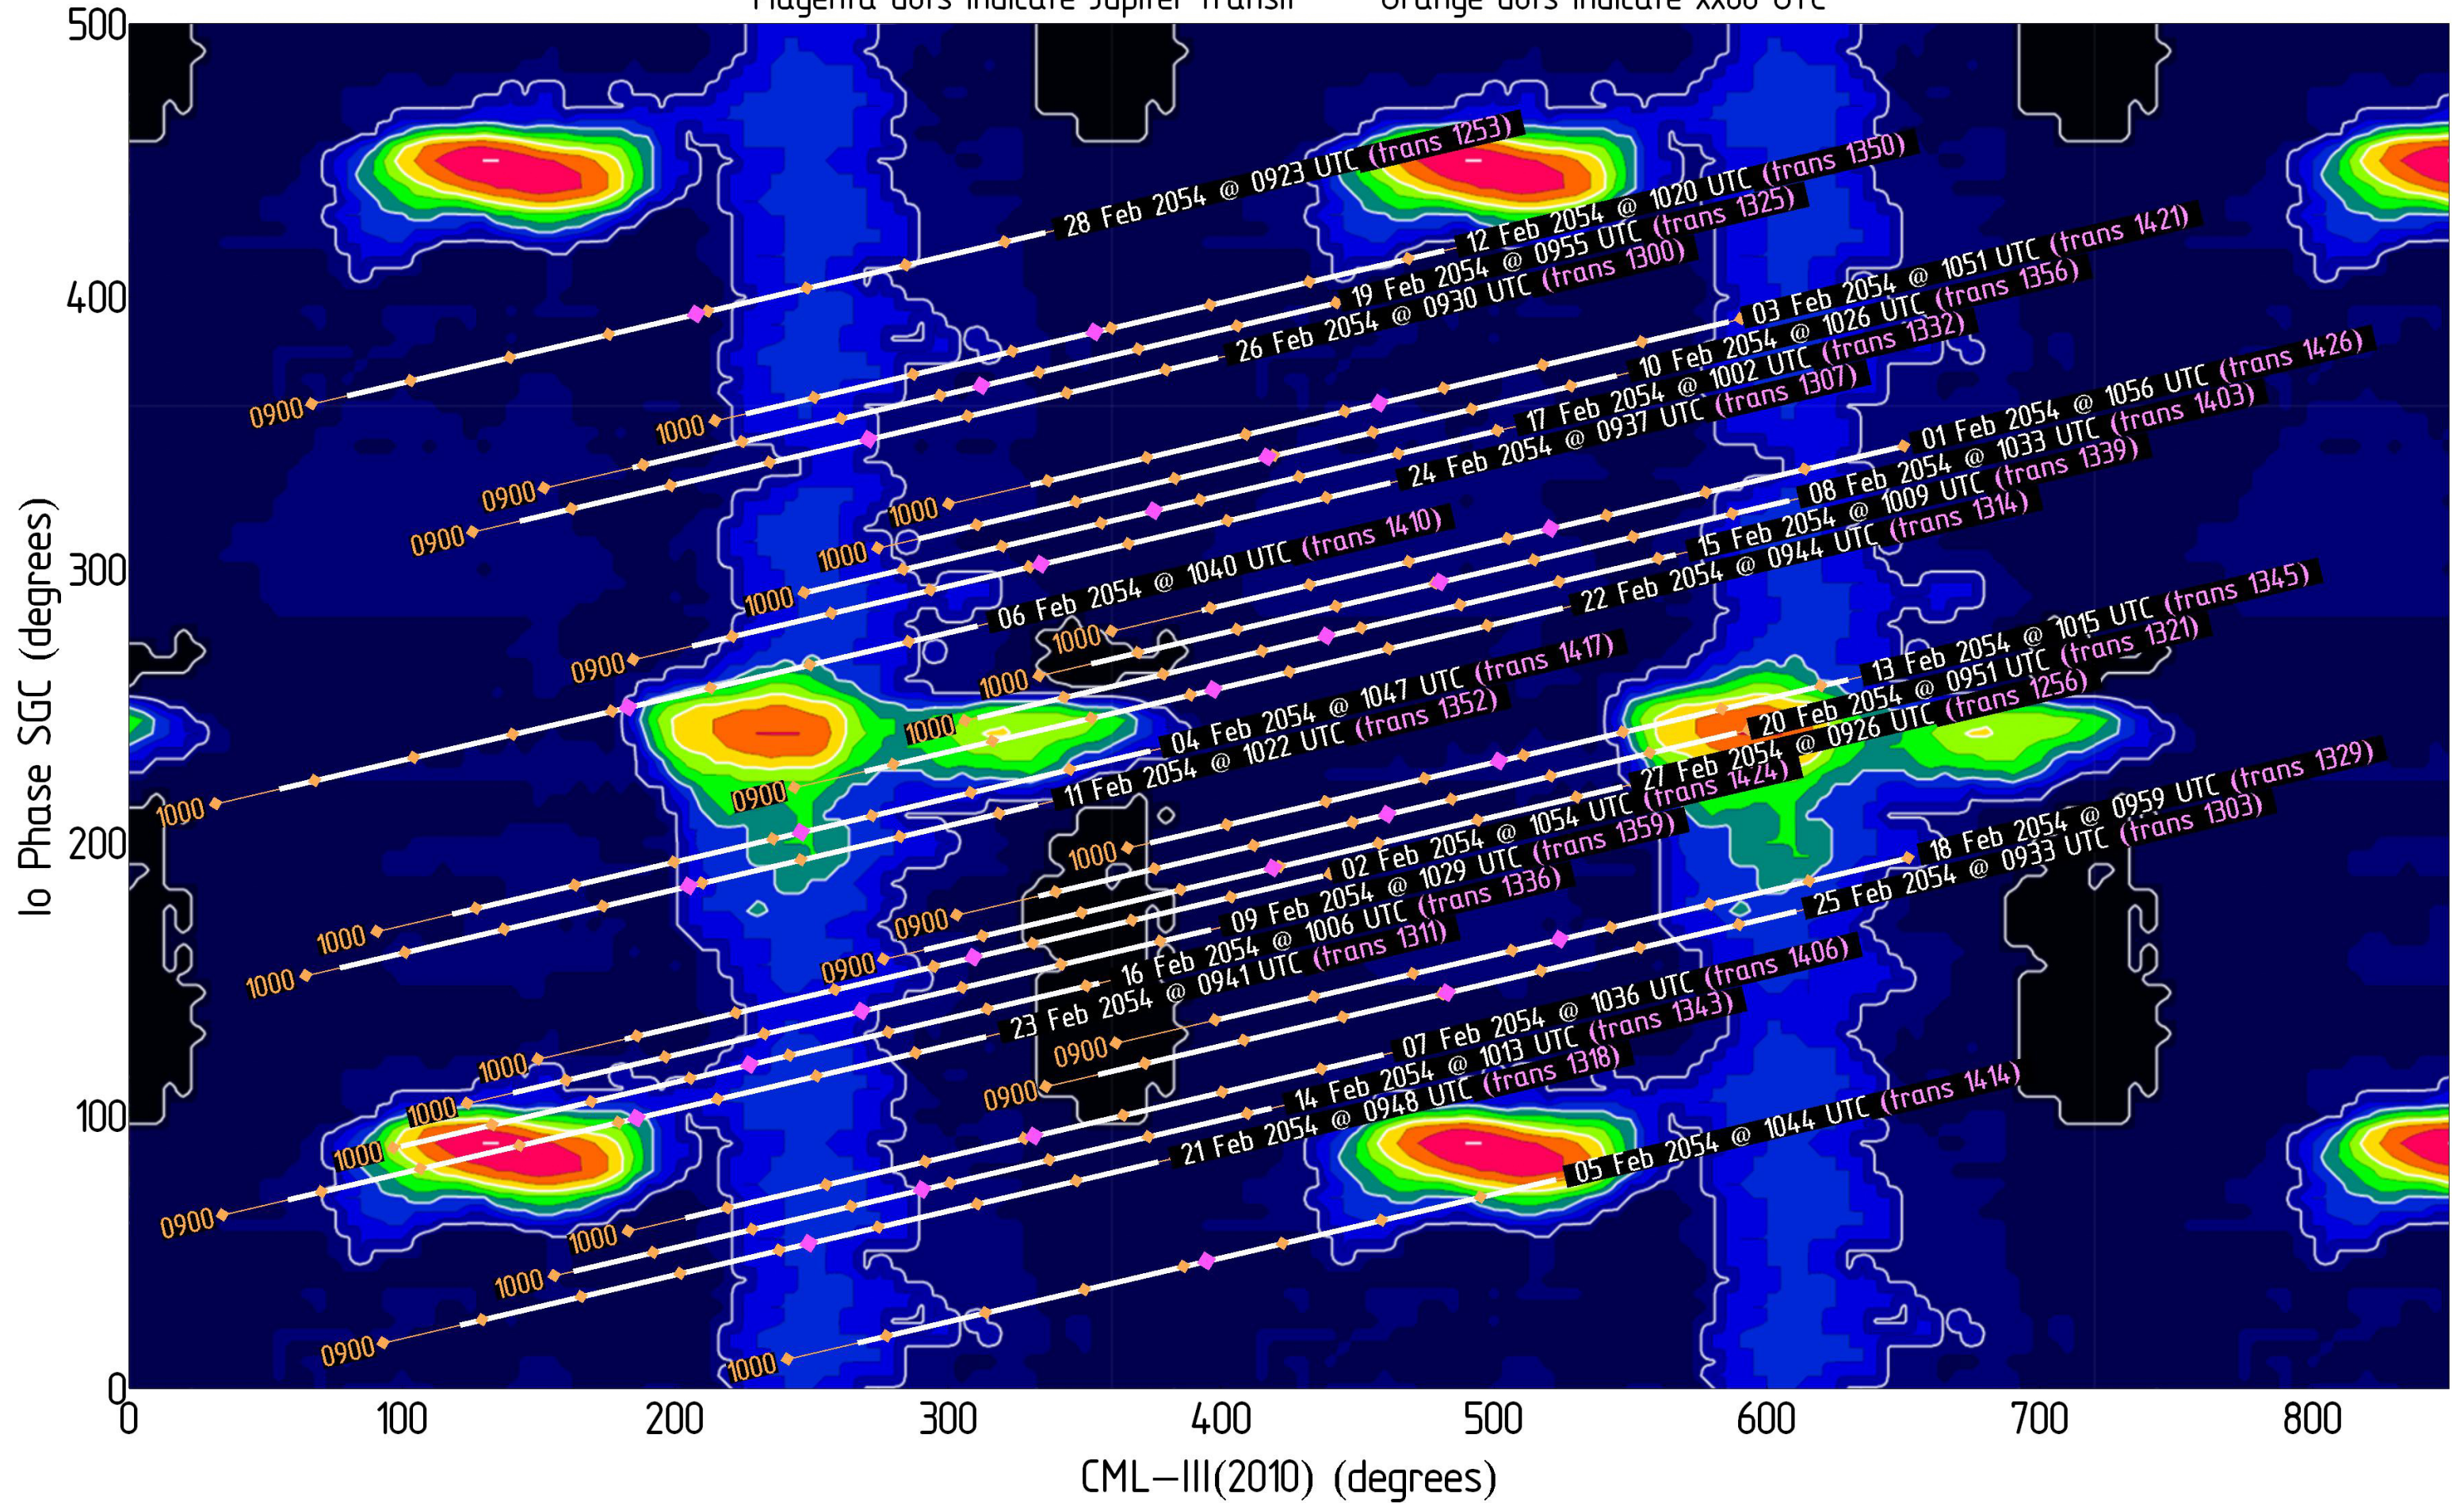

Jupiter Availability Plot for January 2054

Ephemerides for LWA1, New Mexico, 34°04' N, 107°38' W

Tracks show ± 3.5 hours from Jupiter transit – Times & dates indicate the beginning of each track (i.e., 3.5 hours prior to Jupiter transit)

Magenta dots indicate Jupiter transit Orange dots indicate xx00 UTC

Jupiter Availability Plot for February 2054

Ephemerides for LWA1, New Mexico, 34°04' N, 107°38' W

Tracks show ± 3.5 hours from Jupiter transit – Times & dates indicate the beginning of each track (i.e., 3.5 hours prior to Jupiter transit)

Magenta dots indicate Jupiter transit Orange dots indicate xx00 UTC

Jupiter Availability Plot for March 2054

Ephemerides for LWA1, New Mexico, 34°04' N, 107°38' W

Tracks show ± 3.5 hours from Jupiter transit – Times & dates indicate the beginning of each track (i.e., 3.5 hours prior to Jupiter transit)

Magenta dots indicate Jupiter transit Orange dots indicate xx00 UTC

Jupiter Availability Plot for April 2054

Ephemerides for LWA1, New Mexico, 34°04' N, 107°38' W

Tracks show ± 3.5 hours from Jupiter transit – Times & dates indicate the beginning of each track (i.e., 3.5 hours prior to Jupiter transit)