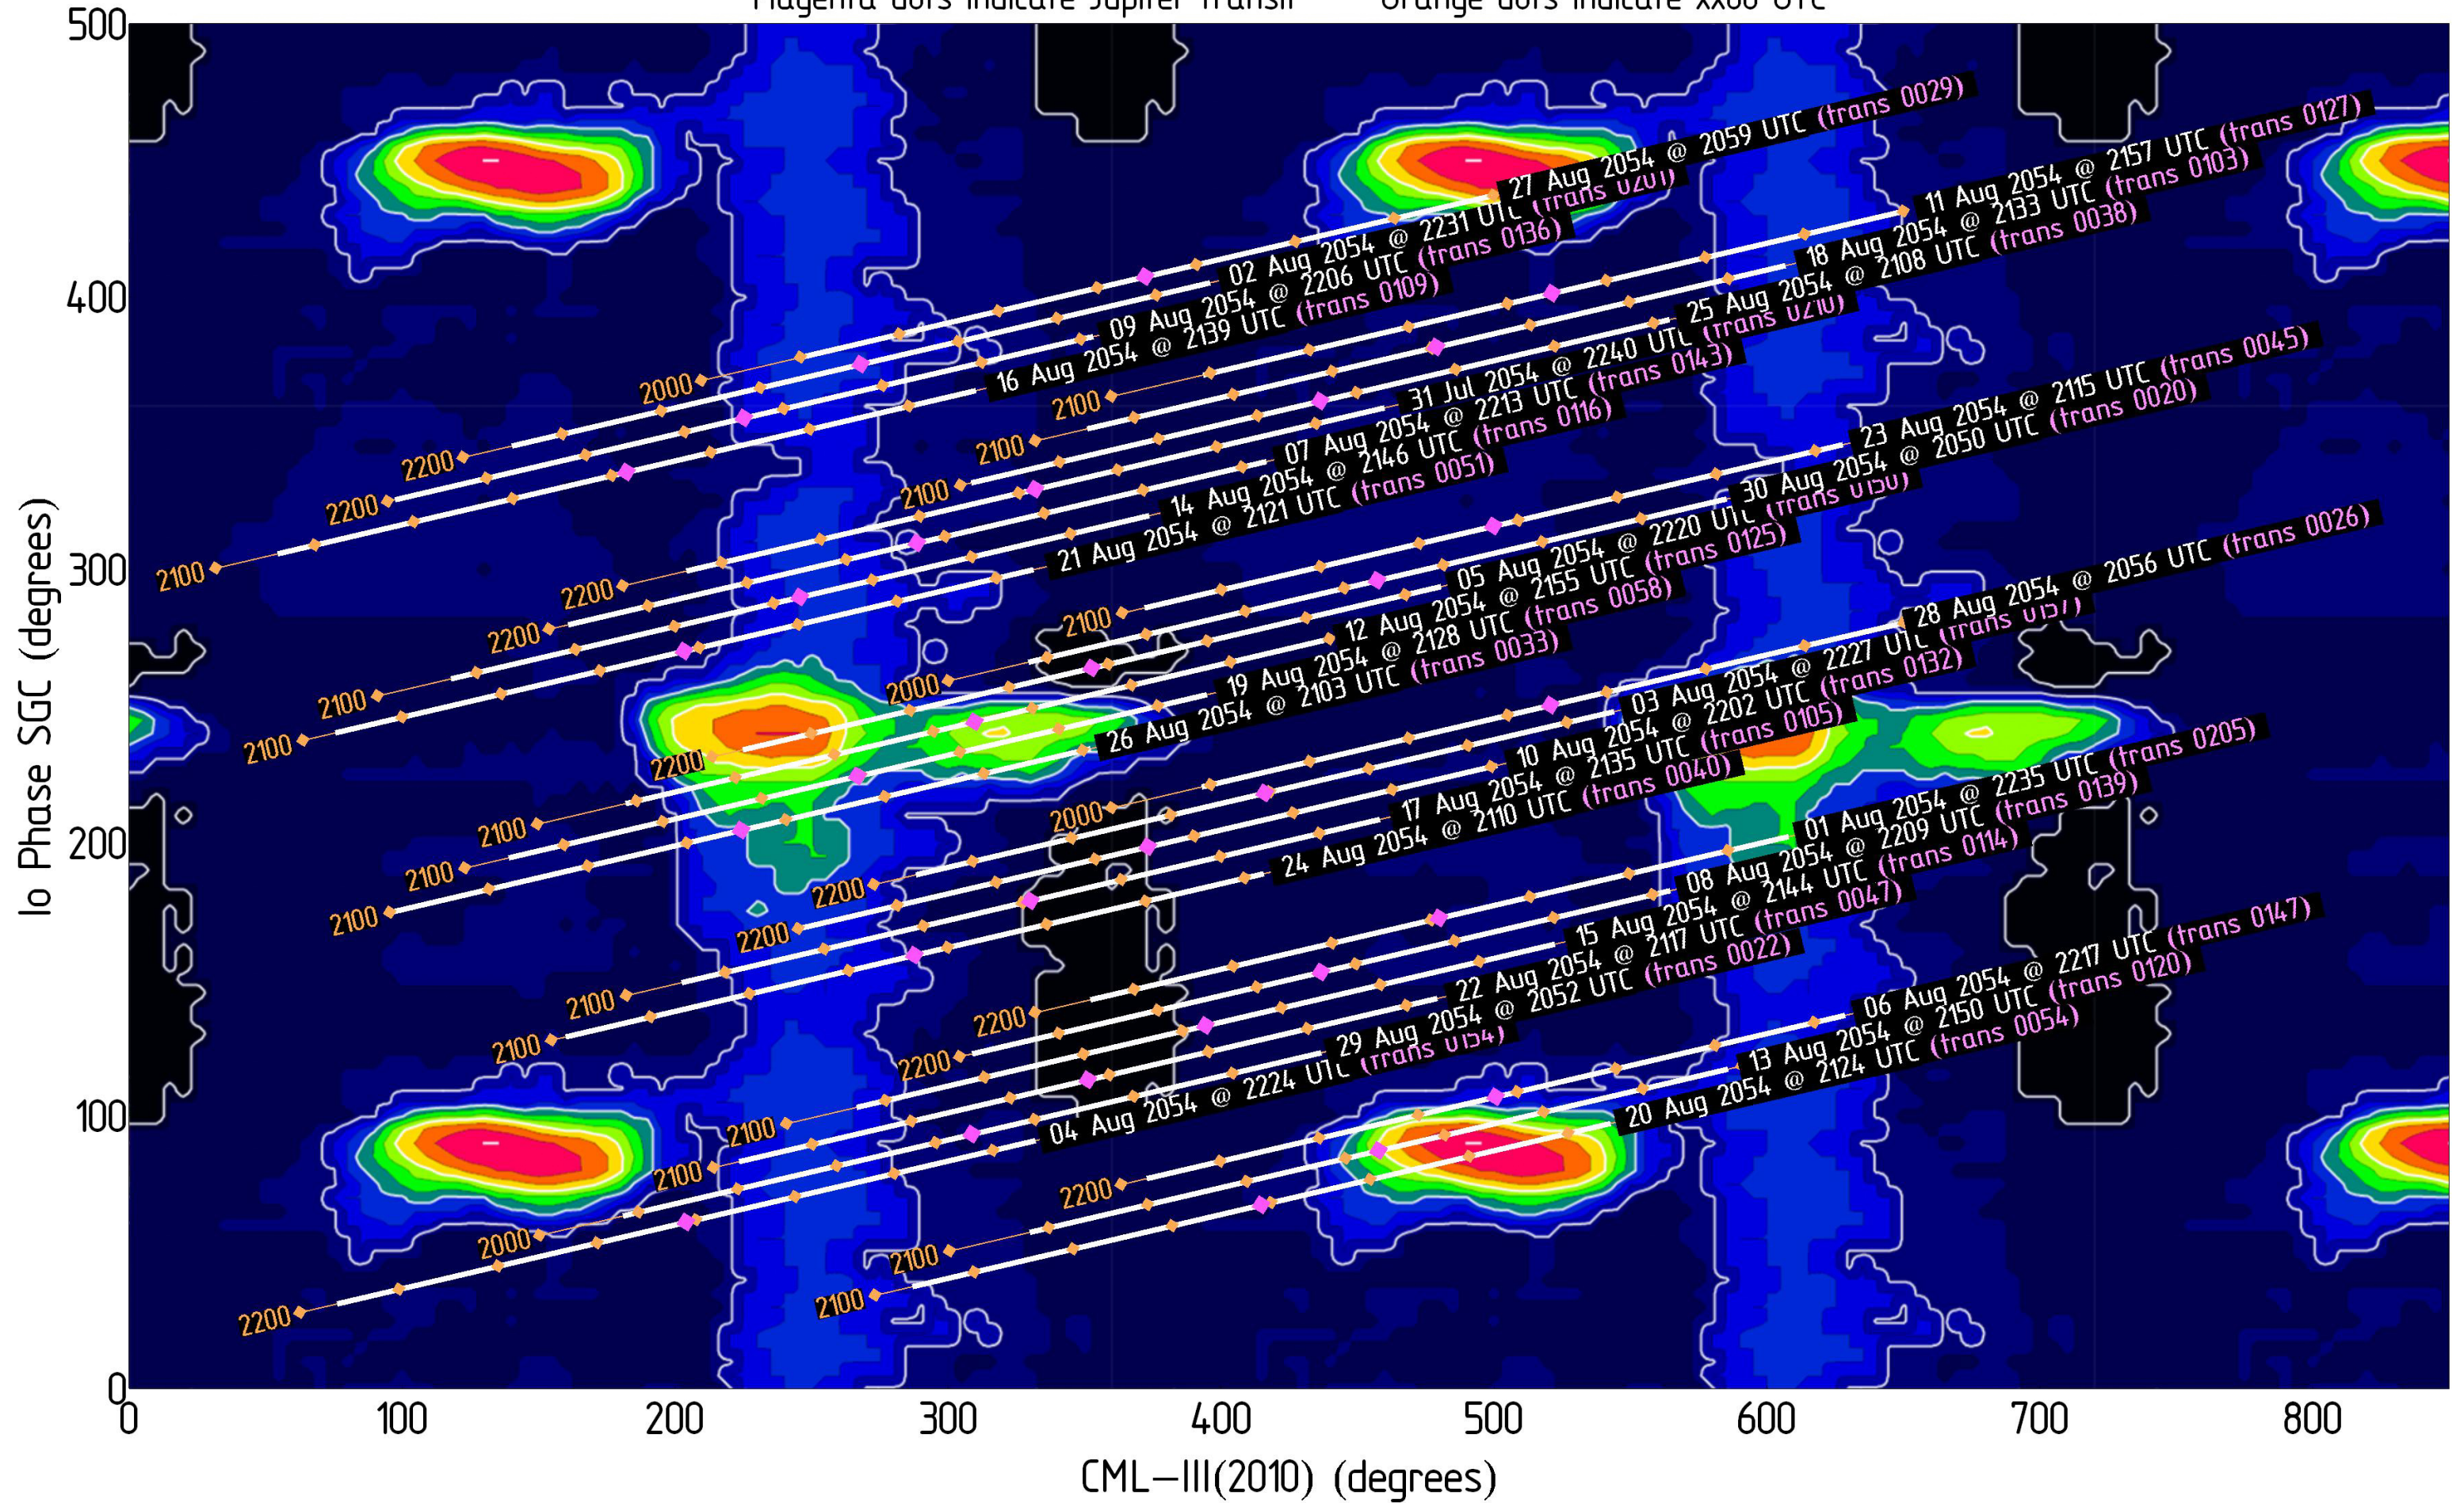

Magenta dots indicate Jupiter transit Orange dots indicate xx00 UTC

Jupiter Availability Plot for July 2054

Ephemerides for LWA1, New Mexico, 34°04' N, 107°38' W

Tracks show ± 3.5 hours from Jupiter transit – Times & dates indicate the beginning of each track (i.e., 3.5 hours prior to Jupiter transit)

Magenta dots indicate Jupiter transit Orange dots indicate xx00 UTC

Jupiter Availability Plot for August 2054

Ephemerides for LWA1, New Mexico, 34°04' N, 107°38' W

Tracks show ± 3.5 hours from Jupiter transit – Times & dates indicate the beginning of each track (i.e., 3.5 hours prior to Jupiter transit)

Magenta dots indicate Jupiter transit Orange dots indicate xx00 UTC

Jupiter Availability Plot for September 2054

Ephemerides for LWA1, New Mexico, 34°04' N, 107°38' W

Tracks show ± 3.5 hours from Jupiter transit – Times & dates indicate the beginning of each track (i.e., 3.5 hours prior to Jupiter transit)

Magenta dots indicate Jupiter transit Orange dots indicate xx00 UTC

Jupiter Availability Plot for October 2054

Ephemerides for LWA1, New Mexico, 34°04' N, 107°38' W

Tracks show ± 3.5 hours from Jupiter transit – Times & dates indicate the beginning of each track (i.e., 3.5 hours prior to Jupiter transit)