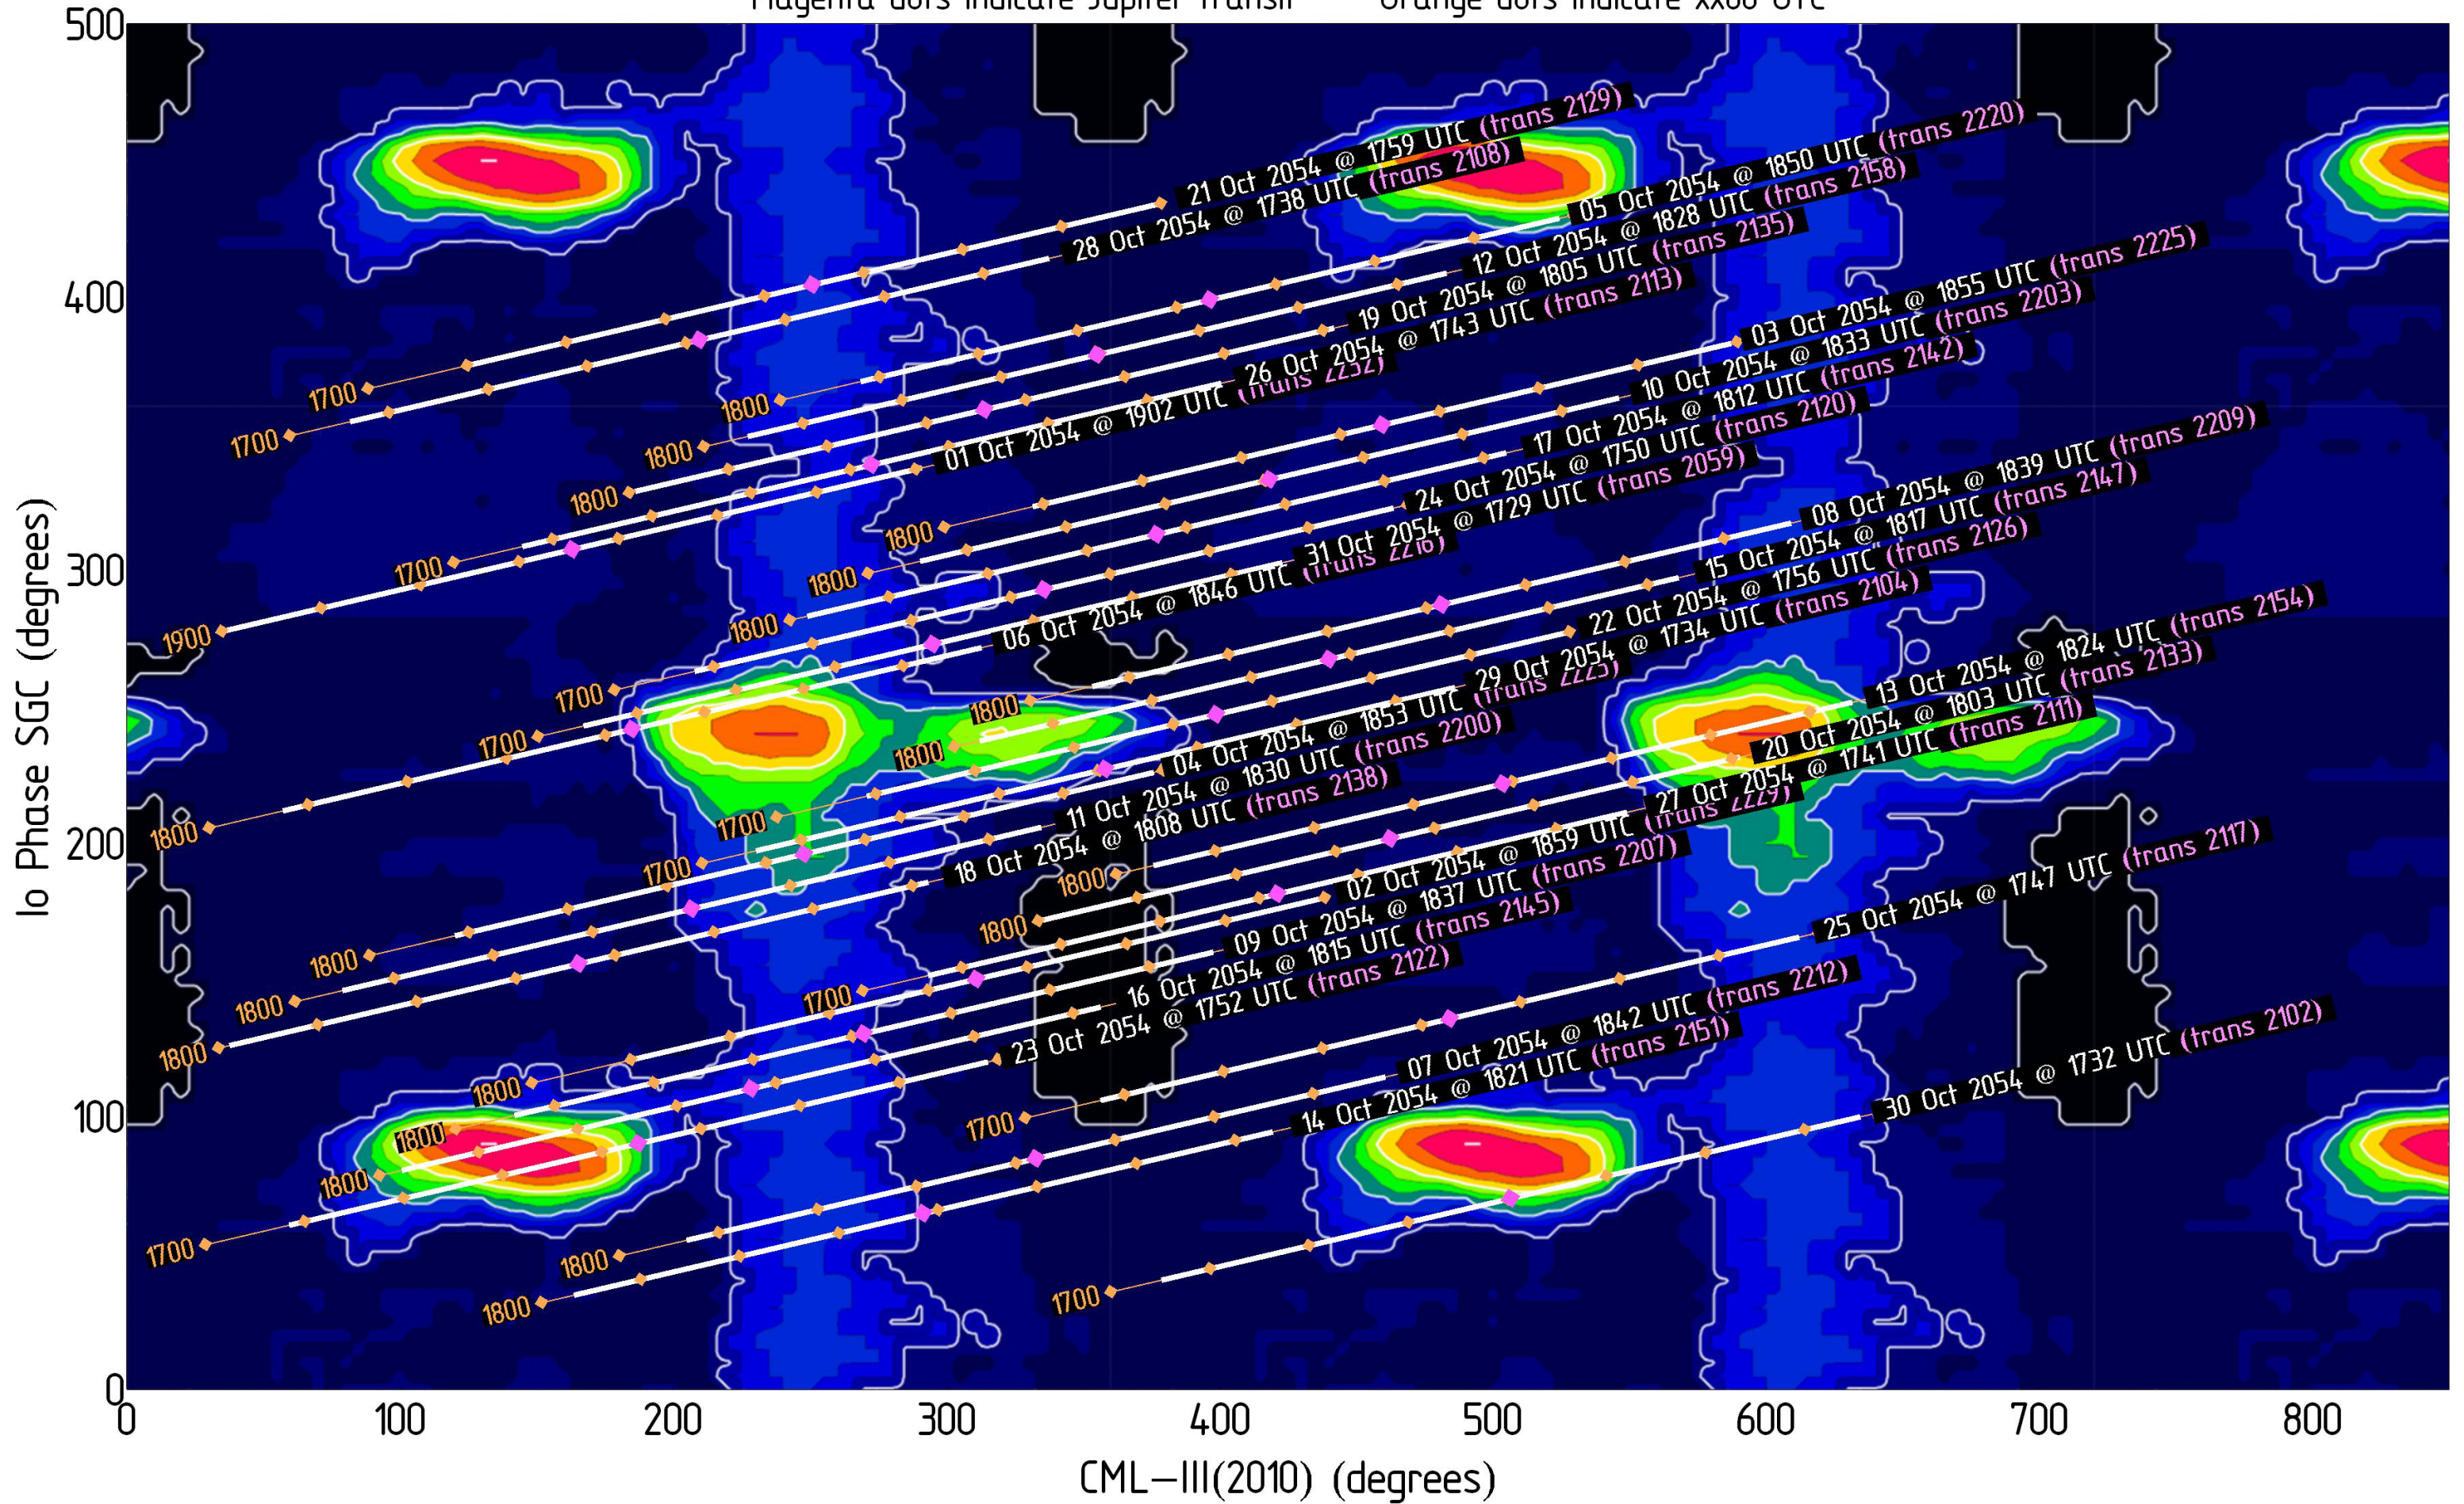

Magenta dots indicate Jupiter transit Orange dots indicate xx00 UTC

Jupiter Availability Plot for September 2054

Ephemerides for LWA1, New Mexico, 34°04' N, 107°38' W

Tracks show ± 3.5 hours from Jupiter transit – Times & dates indicate the beginning of each track (i.e., 3.5 hours prior to Jupiter transit)

Magenta dots indicate Jupiter transit Orange dots indicate xx00 UTC

Jupiter Availability Plot for October 2054

Ephemerides for LWA1, New Mexico, 34°04' N, 107°38' W

Tracks show ± 3.5 hours from Jupiter transit – Times & dates indicate the beginning of each track (i.e., 3.5 hours prior to Jupiter transit)

Magenta dots indicate Jupiter transit Orange dots indicate xx00 UTC

Jupiter Availability Plot for November 2054

Ephemerides for LWA1, New Mexico, 34°04' N, 107°38' W

Tracks show ± 3.5 hours from Jupiter transit – Times & dates indicate the beginning of each track (i.e., 3.5 hours prior to Jupiter transit)

Magenta dots indicate Jupiter transit

Orange dots indicate xx00 UTC