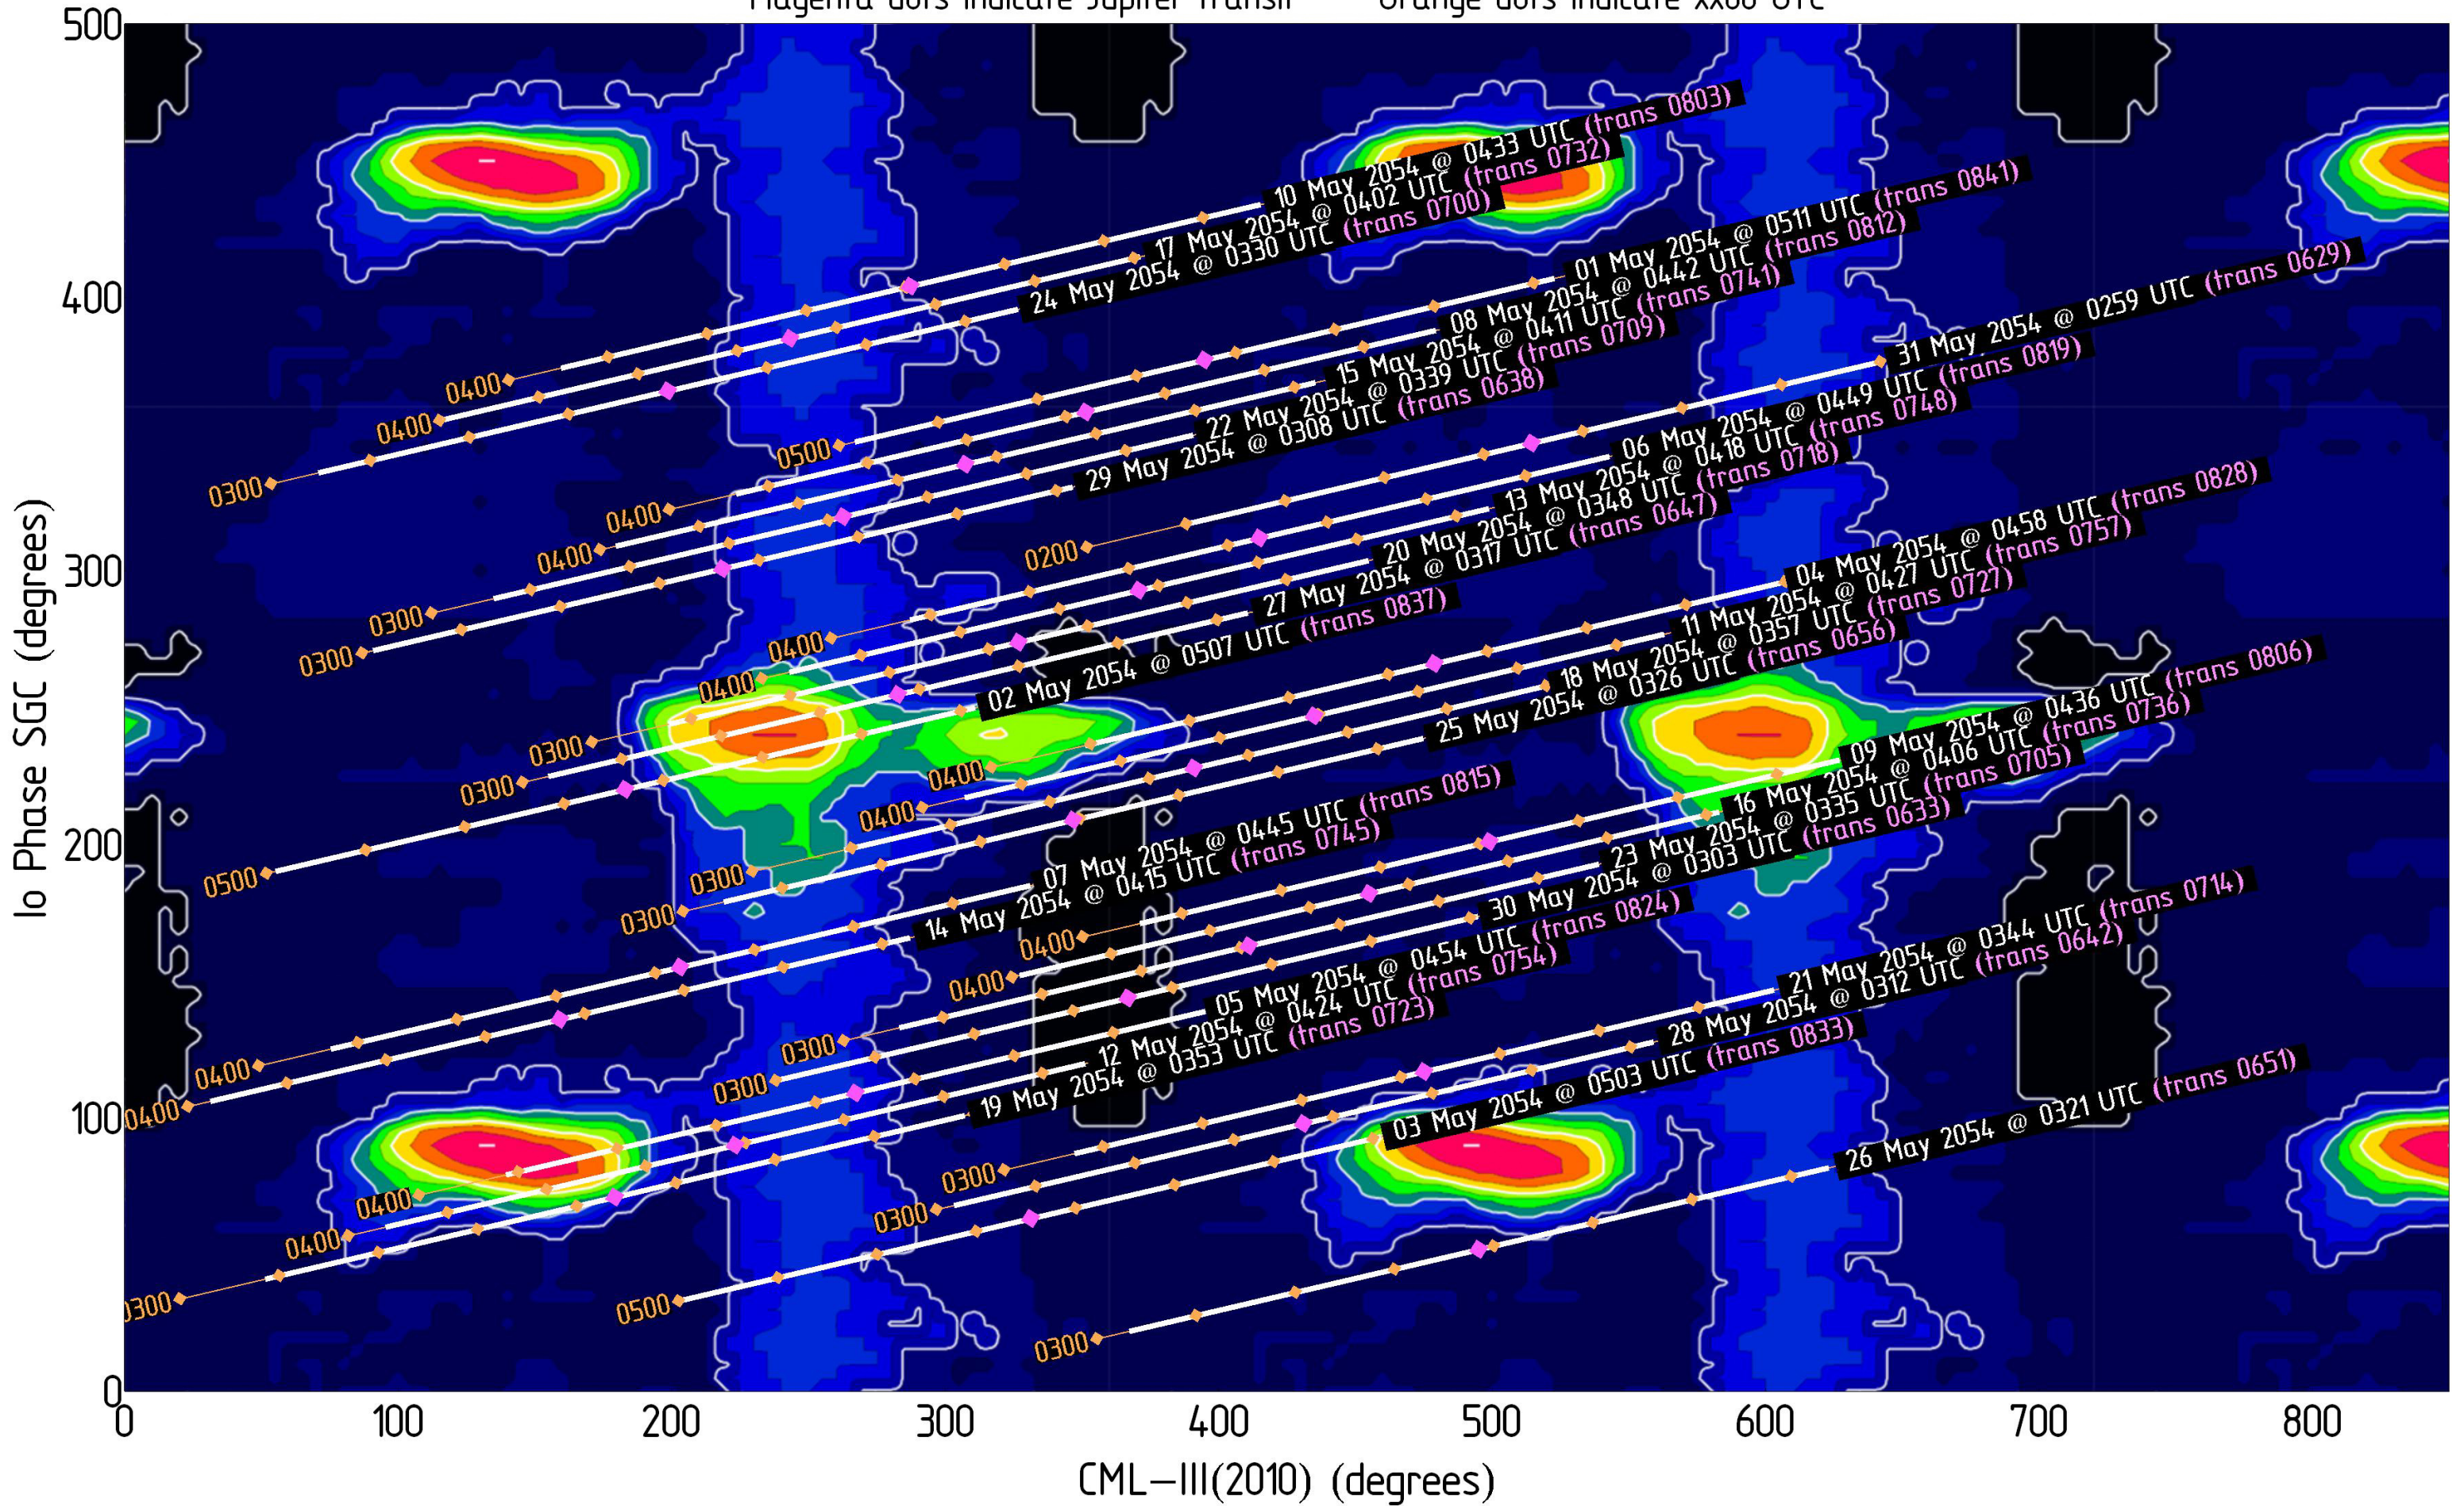

Magenta dots indicate Jupiter transit Orange dots indicate xx00 UTC

Jupiter Availability Plot for April 2054

Ephemerides for LWA1, New Mexico, 34°04' N, 107°38' W

Tracks show ± 3.5 hours from Jupiter transit – Times & dates indicate the beginning of each track (i.e., 3.5 hours prior to Jupiter transit)

Magenta dots indicate Jupiter transit Orange dots indicate xx00 UTC

Jupiter Availability Plot for May 2054

Ephemerides for LWA1, New Mexico, 34°04' N, 107°38' W

Tracks show ± 3.5 hours from Jupiter transit – Times & dates indicate the beginning of each track (i.e., 3.5 hours prior to Jupiter transit)

Magenta dots indicate Jupiter transit Orange dots indicate xx00 UTC

Jupiter Availability Plot for July 2054

Ephemerides for LWA1, New Mexico, 34°04' N, 107°38' W

Tracks show ± 3.5 hours from Jupiter transit – Times & dates indicate the beginning of each track (i.e., 3.5 hours prior to Jupiter transit)

Magenta dots indicate Jupiter transit Orange dots indicate xx00 UTC

Jupiter Availability Plot for August 2054

Ephemerides for LWA1, New Mexico, 34°04' N, 107°38' W

Tracks show ± 3.5 hours from Jupiter transit – Times & dates indicate the beginning of each track (i.e., 3.5 hours prior to Jupiter transit)