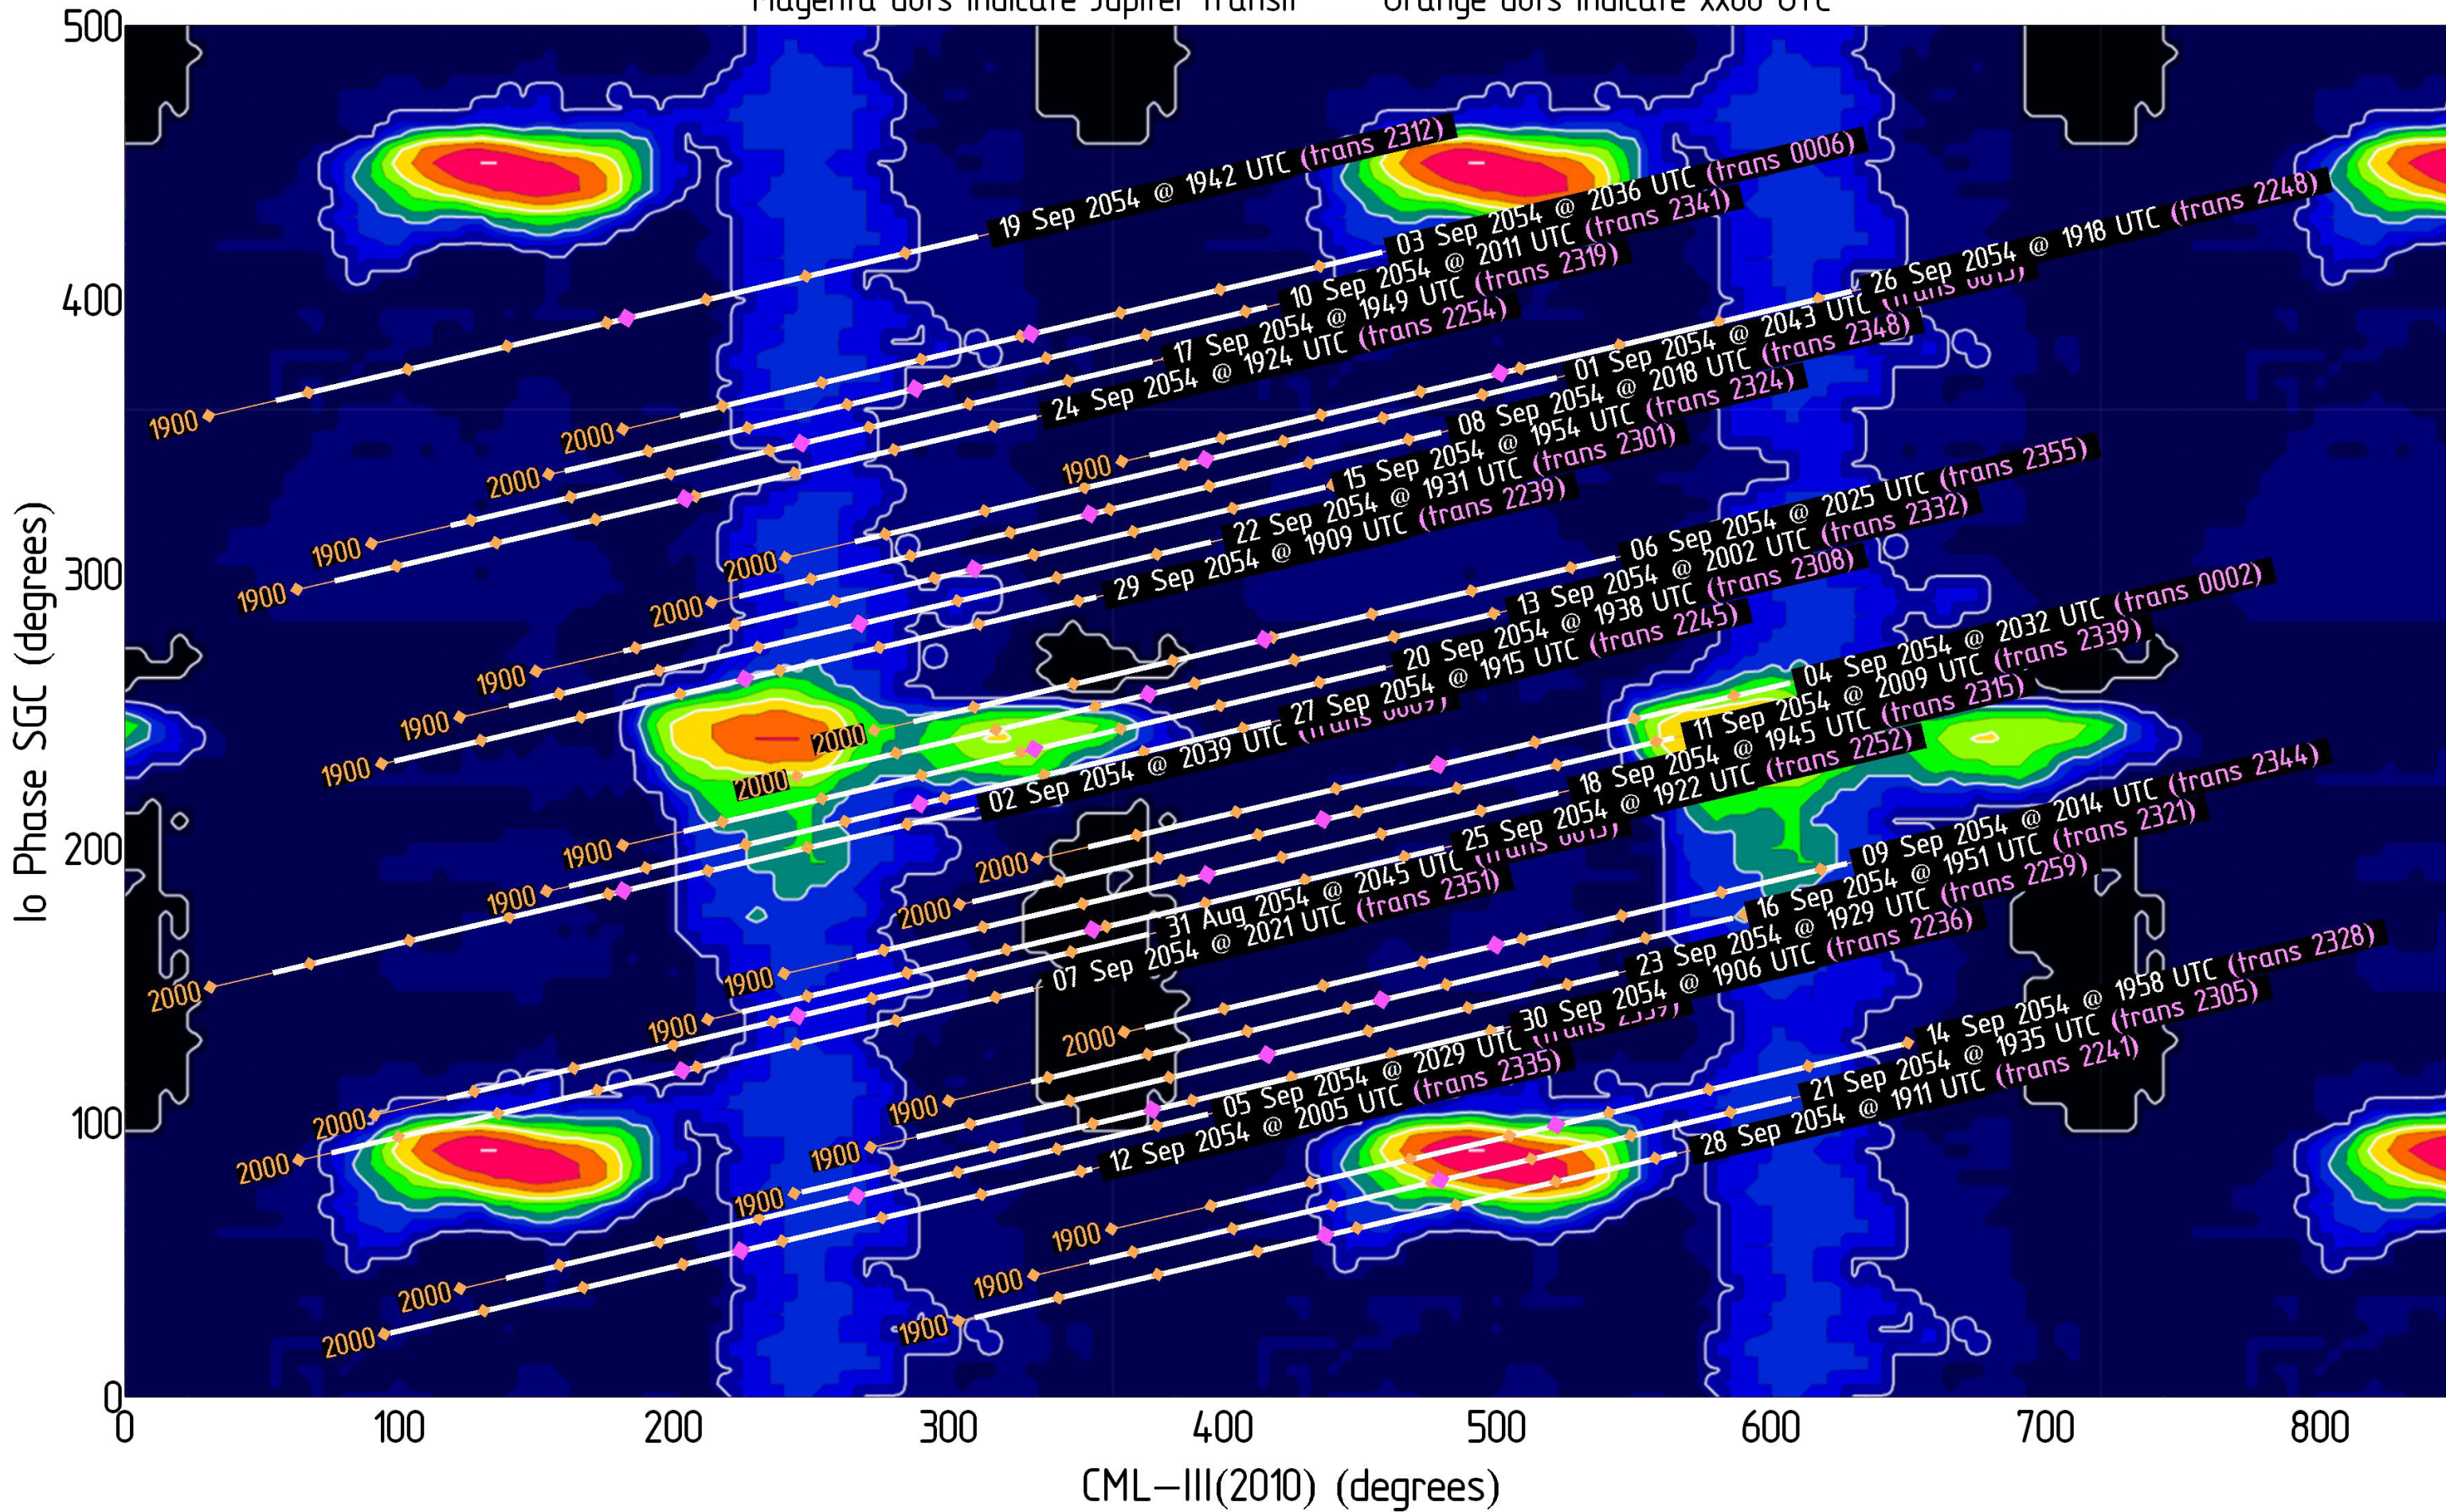

Magenta dots indicate Jupiter transit Orange dots indicate xx00 UTC

Jupiter Availability Plot for August 2054

Ephemerides for LWA1, New Mexico, 34°04' N, 107°38' W

Tracks show ± 3.5 hours from Jupiter transit – Times & dates indicate the beginning of each track (i.e., 3.5 hours prior to Jupiter transit)

Magenta dots indicate Jupiter transit Orange dots indicate xx00 UTC

Jupiter Availability Plot for September 2054

Ephemerides for LWA1, New Mexico, 34°04' N, 107°38' W

Tracks show ± 3.5 hours from Jupiter transit – Times & dates indicate the beginning of each track (i.e., 3.5 hours prior to Jupiter transit)

Magenta dots indicate Jupiter transit Orange dots indicate xx00 UTC

Jupiter Availability Plot for October 2054

Ephemerides for LWA1, New Mexico, 34°04' N, 107°38' W

Tracks show ± 3.5 hours from Jupiter transit – Times & dates indicate the beginning of each track (i.e., 3.5 hours prior to Jupiter transit)

Magenta dots indicate Jupiter transit Orange dots indicate xx00 UTC

Jupiter Availability Plot for November 2054

Ephemerides for LWA1, New Mexico, 34°04' N, 107°38' W

Tracks show ± 3.5 hours from Jupiter transit – Times & dates indicate the beginning of each track (i.e., 3.5 hours prior to Jupiter transit)