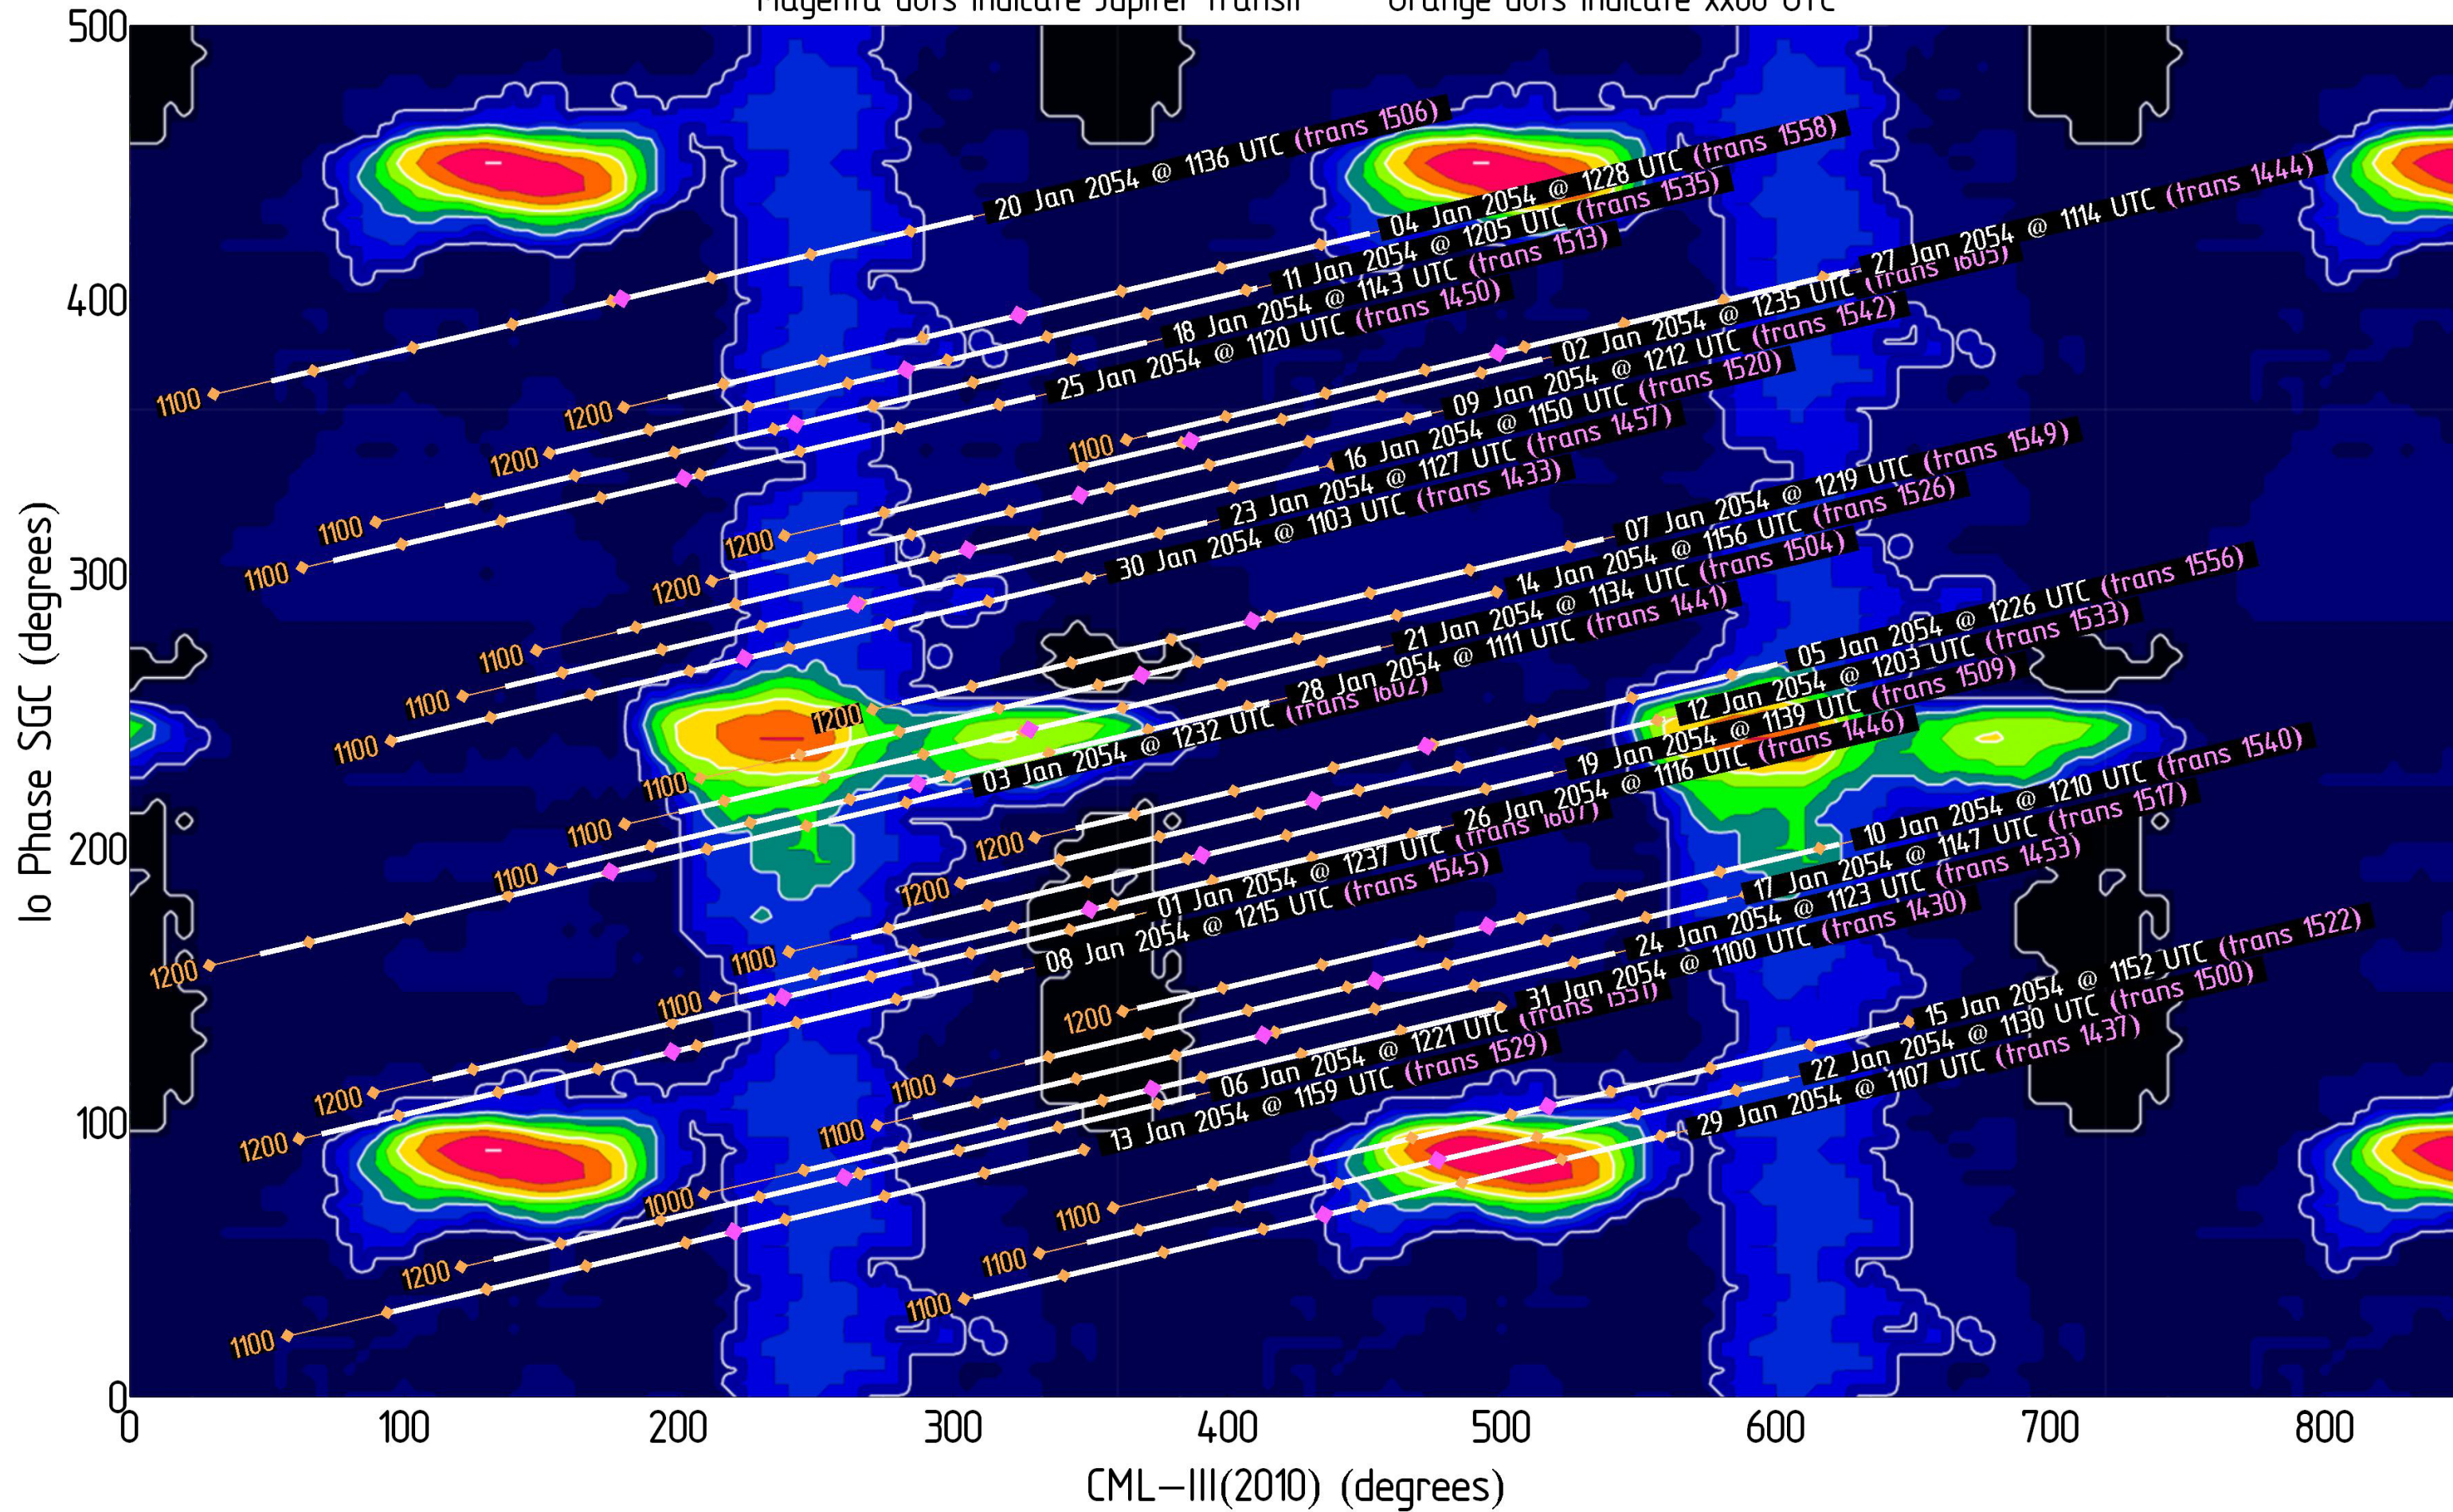

Jupiter Availability Plot for January 2054

Ephemerides for LWA1, New Mexico, 34°04' N, 107°38' W

Tracks show ± 3.5 hours from Jupiter transit – Times & dates indicate the beginning of each track (i.e., 3.5 hours prior to Jupiter transit)

Magenta dots indicate Jupiter transit Orange dots indicate xx00 UTC

Jupiter Availability Plot for February 2054

Ephemerides for LWA1, New Mexico, 34°04' N, 107°38' W

Tracks show ± 3.5 hours from Jupiter transit – Times & dates indicate the beginning of each track (i.e., 3.5 hours prior to Jupiter transit)

Magenta dots indicate Jupiter transit Orange dots indicate xx00 UTC

Jupiter Availability Plot for March 2054

Ephemerides for LWA1, New Mexico, 34°04' N, 107°38' W

Tracks show ± 3.5 hours from Jupiter transit – Times & dates indicate the beginning of each track (i.e., 3.5 hours prior to Jupiter transit)

Magenta dots indicate Jupiter transit Orange dots indicate xx00 UTC

Jupiter Availability Plot for April 2054

Ephemerides for LWA1, New Mexico, 34°04' N, 107°38' W

Tracks show ± 3.5 hours from Jupiter transit – Times & dates indicate the beginning of each track (i.e., 3.5 hours prior to Jupiter transit)