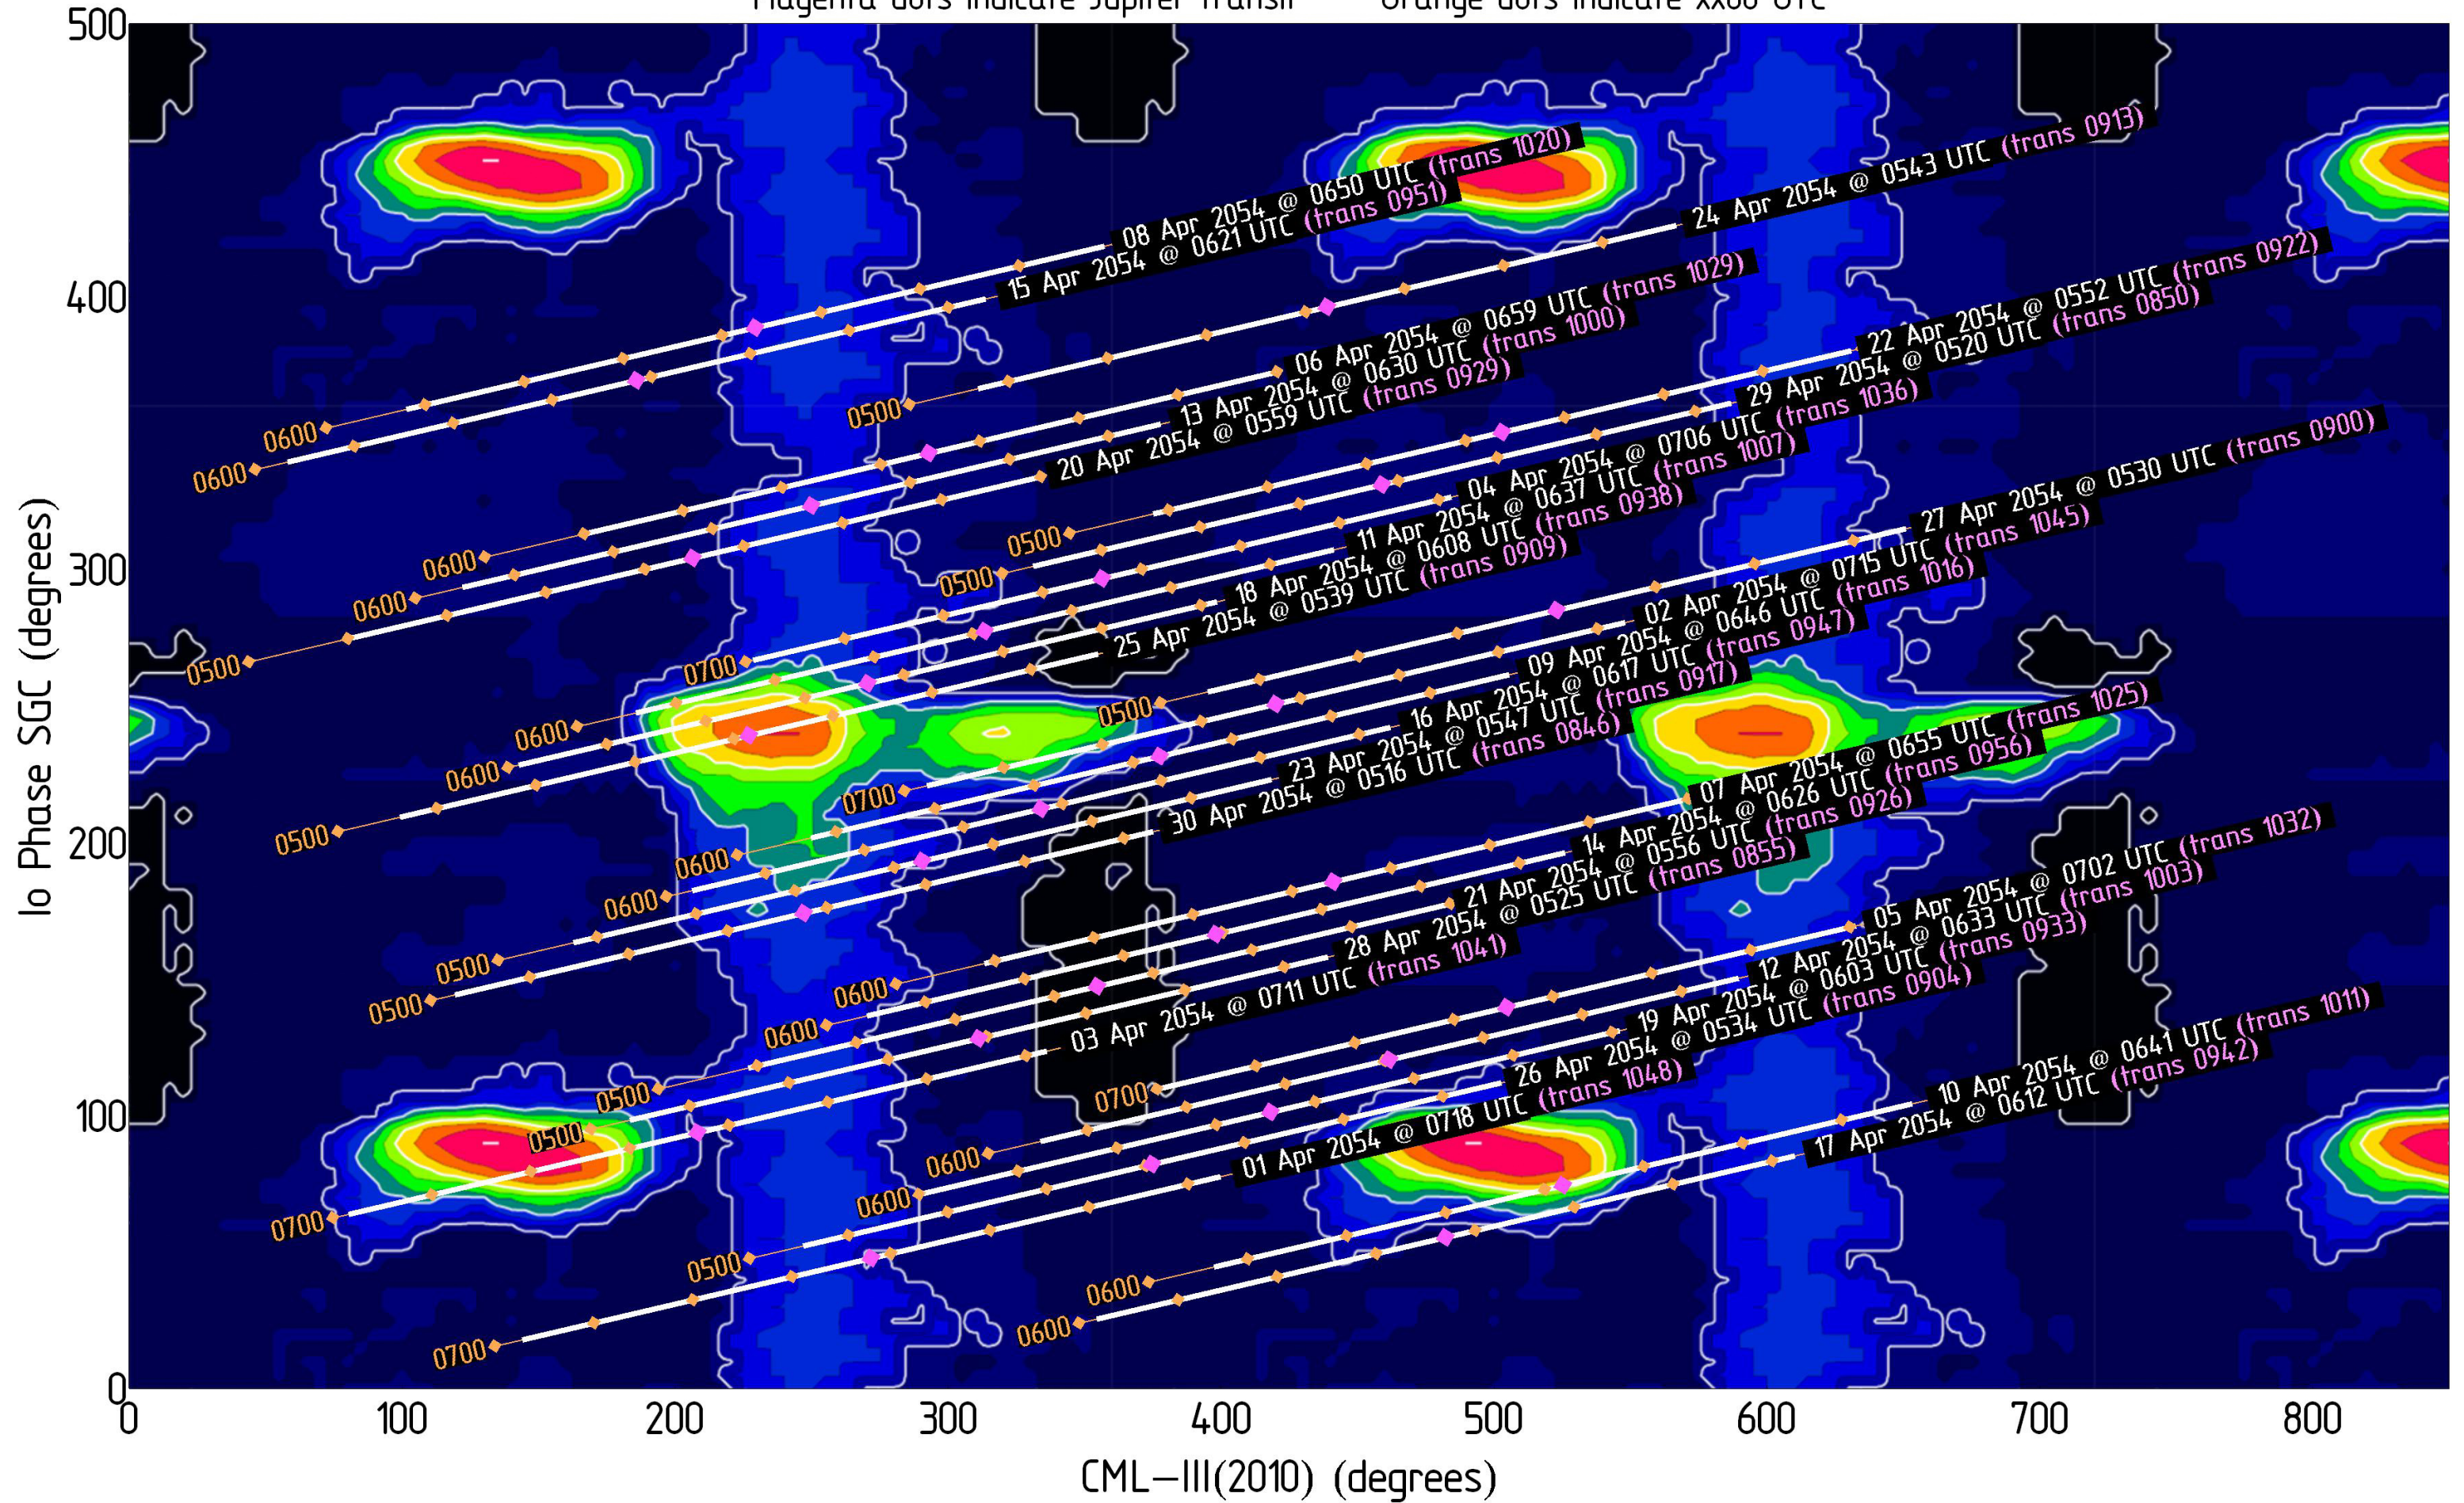

Magenta dots indicate Jupiter transit Orange dots indicate xx00 UTC

Jupiter Availability Plot for March 2054

Ephemerides for LWA1, New Mexico, 34°04' N, 107°38' W

Tracks show ± 3.5 hours from Jupiter transit – Times & dates indicate the beginning of each track (i.e., 3.5 hours prior to Jupiter transit)

Magenta dots indicate Jupiter transit Orange dots indicate xx00 UTC

Jupiter Availability Plot for April 2054

Ephemerides for LWA1, New Mexico, 34°04' N, 107°38' W

Tracks show ± 3.5 hours from Jupiter transit – Times & dates indicate the beginning of each track (i.e., 3.5 hours prior to Jupiter transit)

Magenta dots indicate Jupiter transit Orange dots indicate xx00 UTC

Jupiter Availability Plot for May 2054

Ephemerides for LWA1, New Mexico, 34°04' N, 107°38' W

Tracks show ± 3.5 hours from Jupiter transit – Times & dates indicate the beginning of each track (i.e., 3.5 hours prior to Jupiter transit)

Magenta dots indicate Jupiter transit Orange dots indicate xx00 UTC

Jupiter Availability Plot for July 2054

Ephemerides for LWA1, New Mexico, 34°04' N, 107°38' W

Tracks show ± 3.5 hours from Jupiter transit – Times & dates indicate the beginning of each track (i.e., 3.5 hours prior to Jupiter transit)