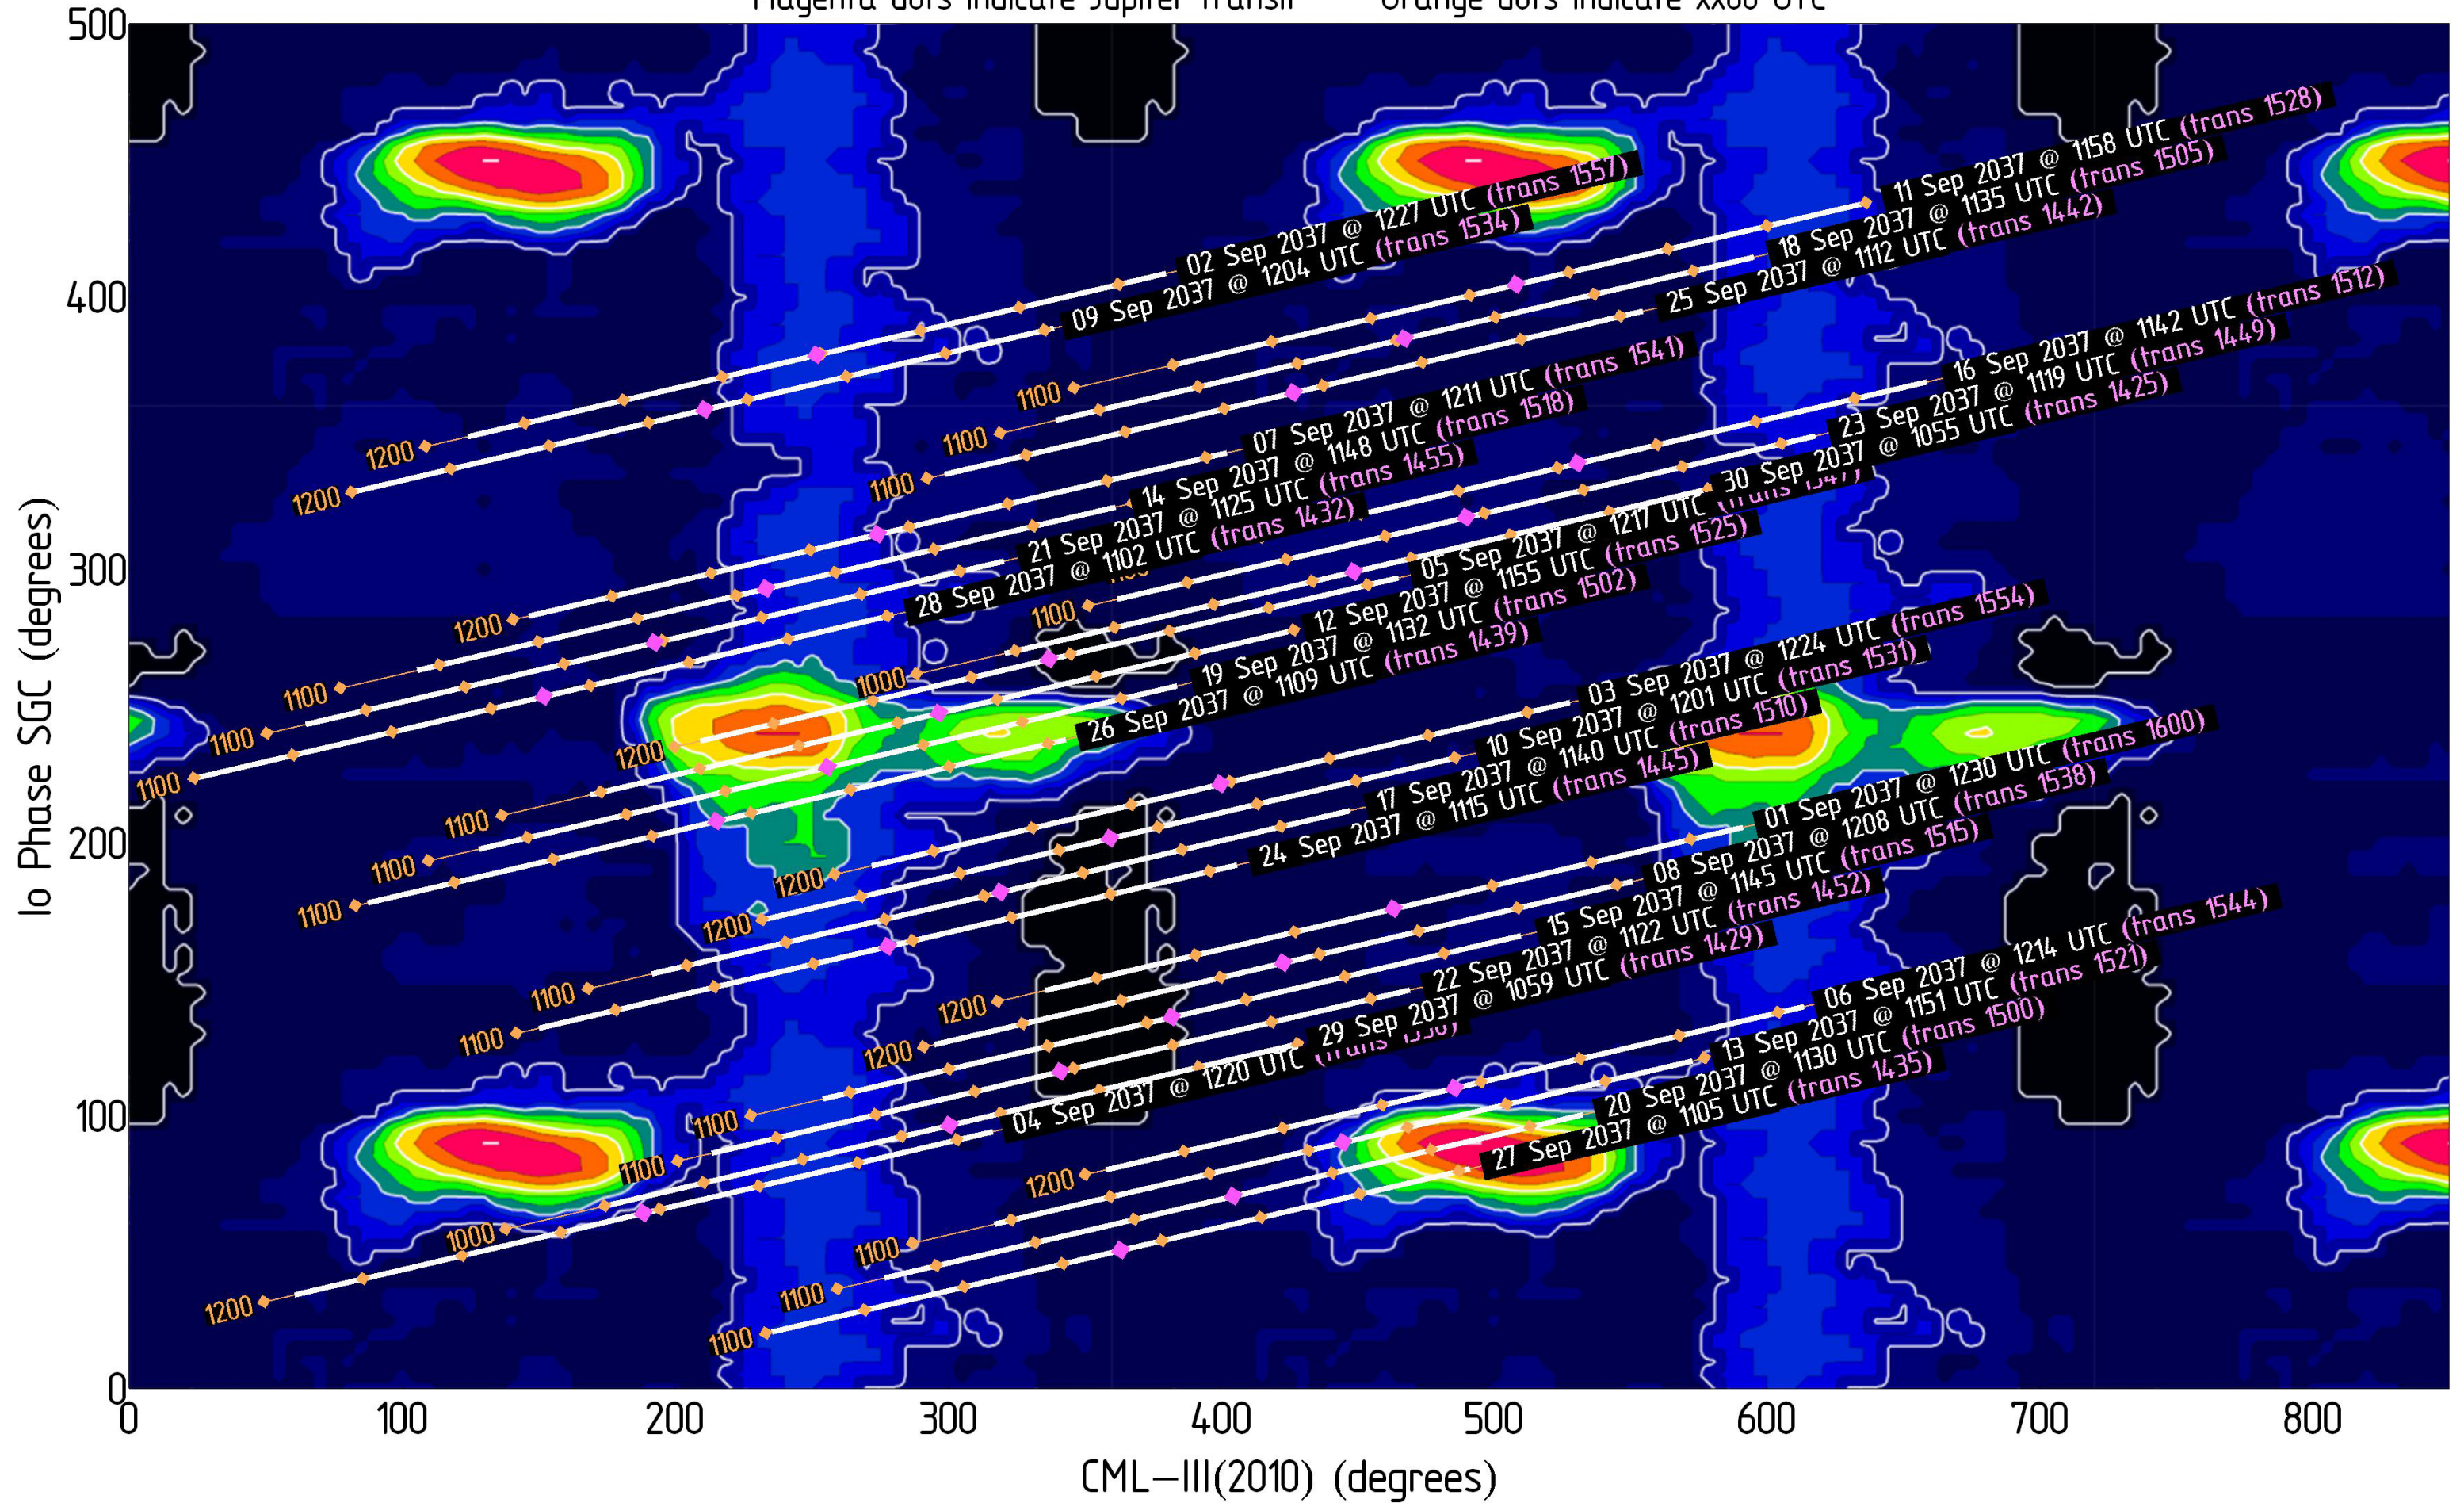

Magenta dots indicate Jupiter transit Orange dots indicate xx00 UTC

Jupiter Availability Plot for August 2037

Ephemerides for LWA1, New Mexico, 34°04' N, 107°38' W

Tracks show ± 3.5 hours from Jupiter transit – Times & dates indicate the beginning of each track (i.e., 3.5 hours prior to Jupiter transit)

Magenta dots indicate Jupiter transit Orange dots indicate xx00 UTC

Jupiter Availability Plot for September 2037

Ephemerides for LWA1, New Mexico, 34°04' N, 107°38' W

Tracks show ± 3.5 hours from Jupiter transit – Times & dates indicate the beginning of each track (i.e., 3.5 hours prior to Jupiter transit)

Magenta dots indicate Jupiter transit Orange dots indicate xx00 UTC

Jupiter Availability Plot for October 2037

Ephemerides for LWA1, New Mexico, 34°04' N, 107°38' W

Tracks show ± 3.5 hours from Jupiter transit – Times & dates indicate the beginning of each track (i.e., 3.5 hours prior to Jupiter transit)

Magenta dots indicate Jupiter transit Orange dots indicate xx00 UTC

Jupiter Availability Plot for November 2037

Ephemerides for LWA1, New Mexico, 34°04' N, 107°38' W

Tracks show ± 3.5 hours from Jupiter transit – Times & dates indicate the beginning of each track (i.e., 3.5 hours prior to Jupiter transit)