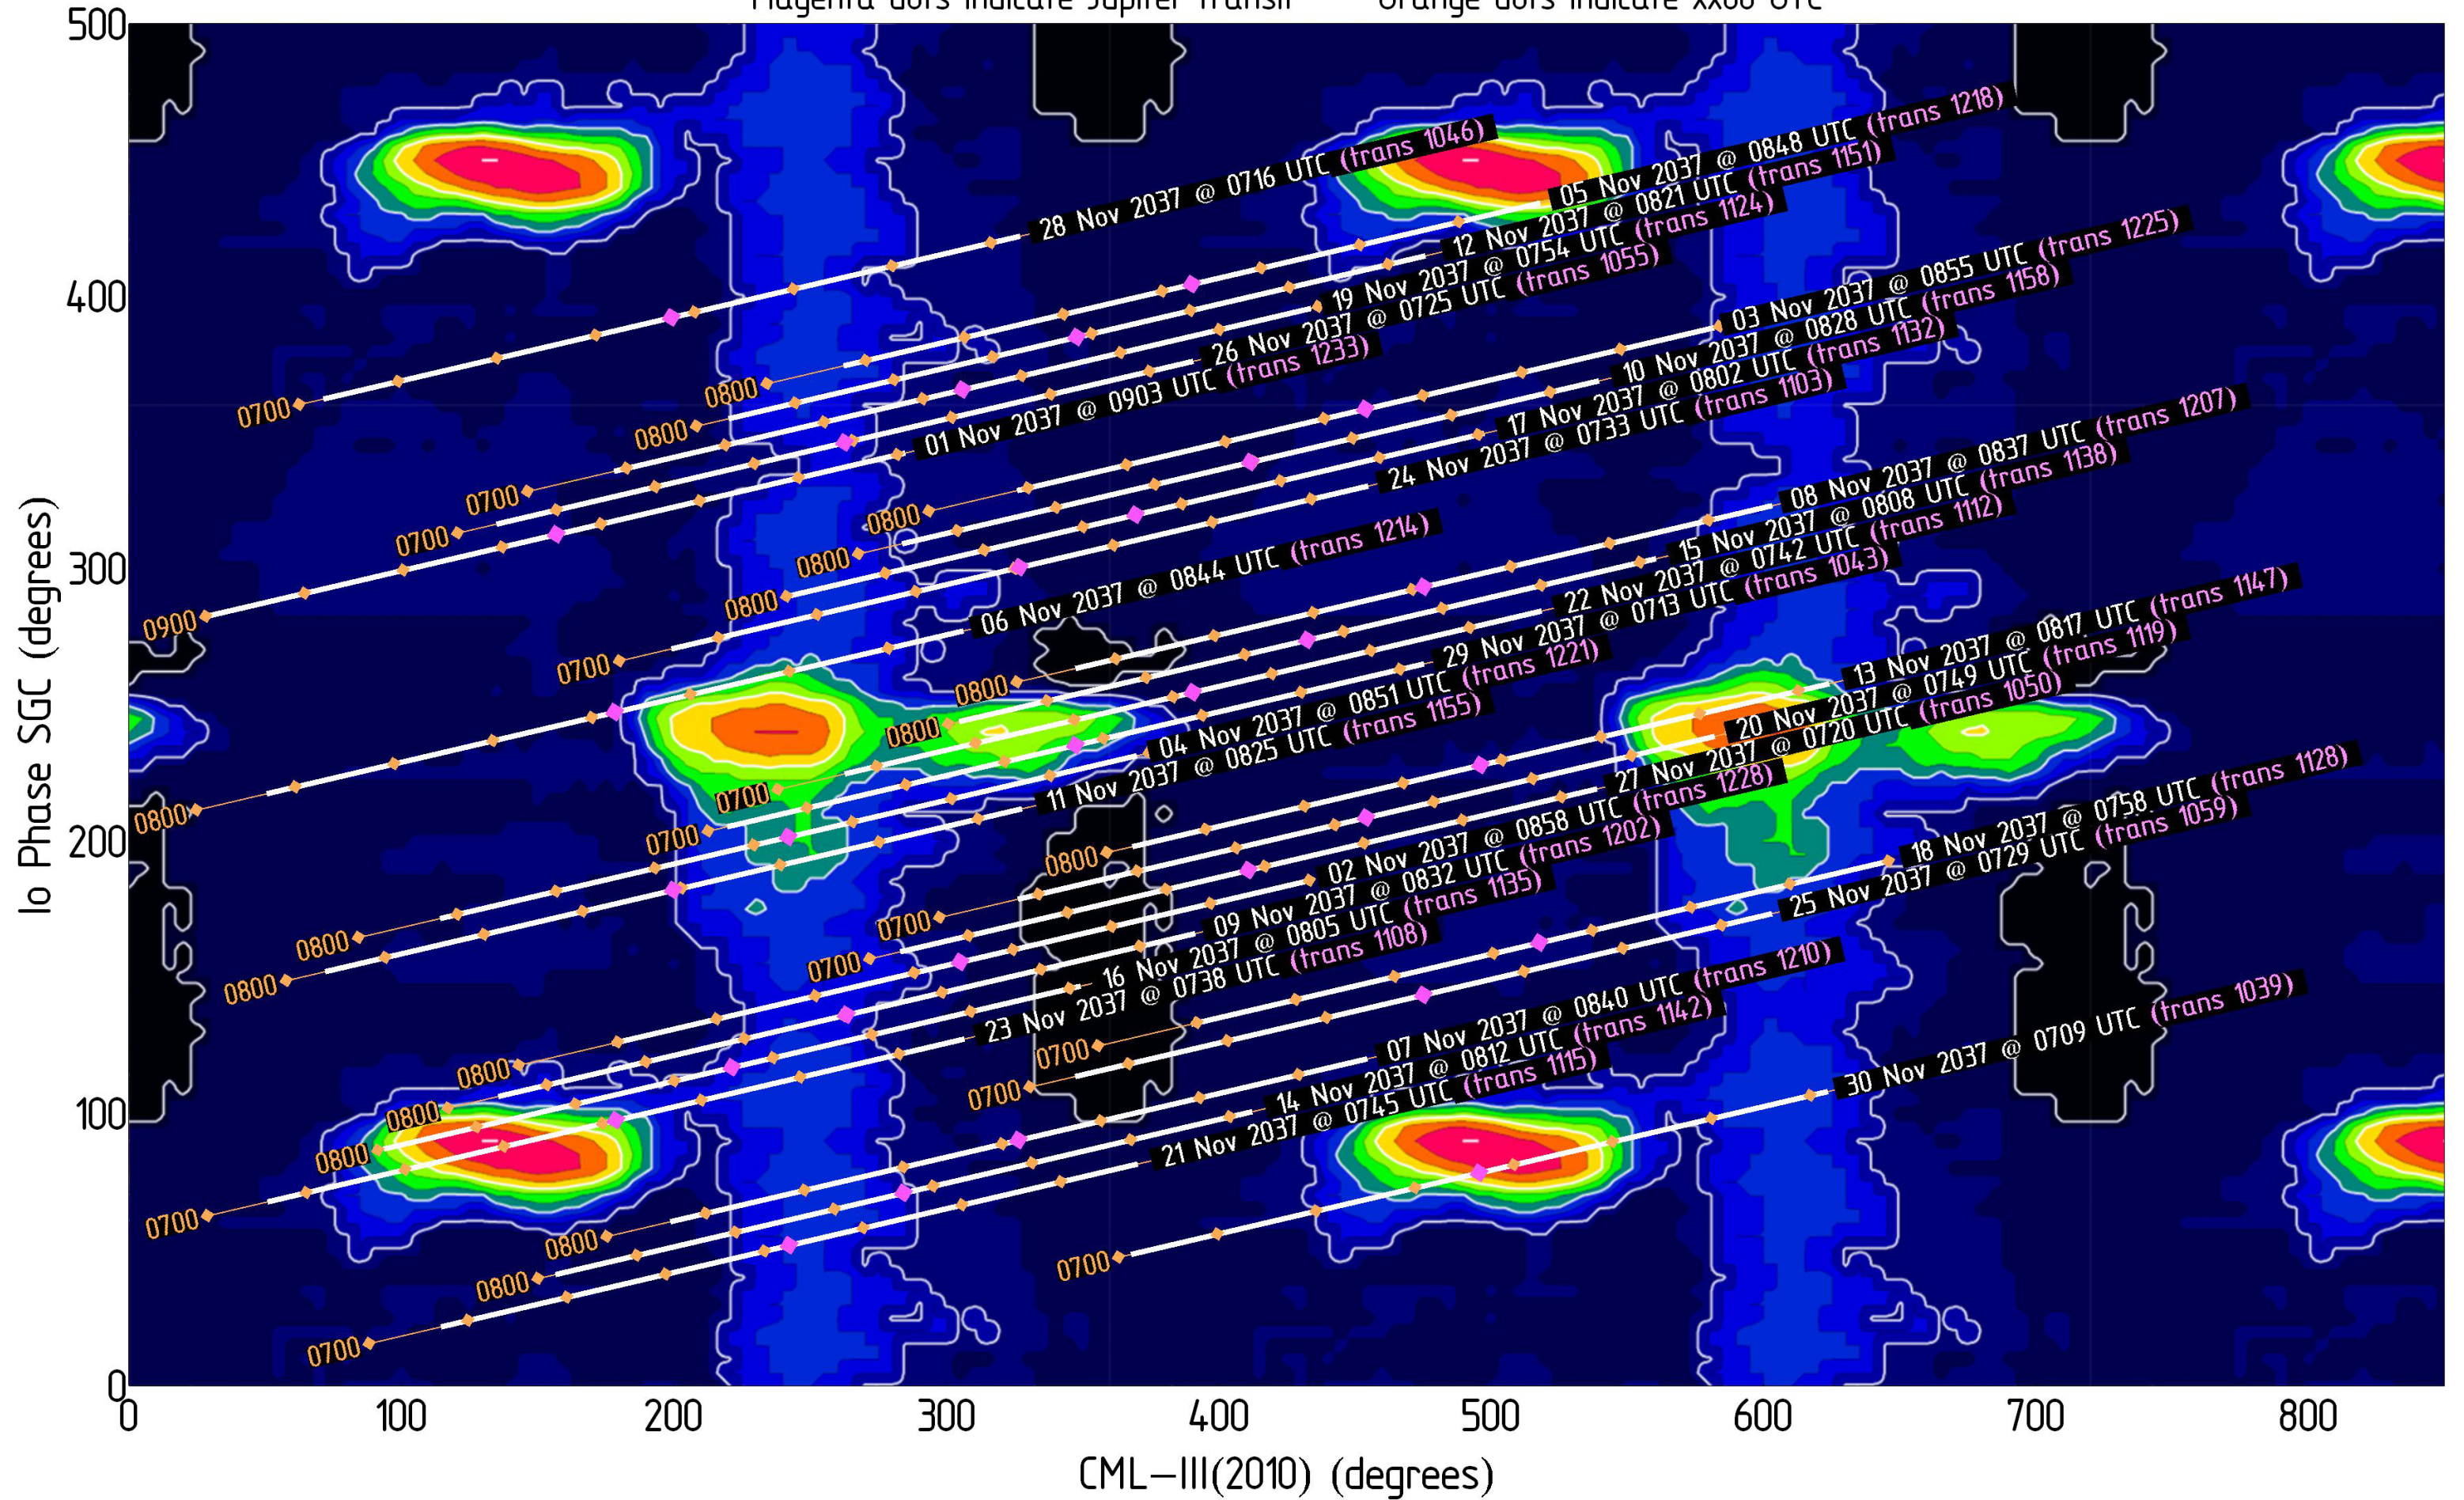

Magenta dots indicate Jupiter transit Orange dots indicate xx00 UTC

Jupiter Availability Plot for October 2037

Ephemerides for LWA1, New Mexico, 34°04' N, 107°38' W

Tracks show ± 3.5 hours from Jupiter transit – Times & dates indicate the beginning of each track (i.e., 3.5 hours prior to Jupiter transit)

Magenta dots indicate Jupiter transit Orange dots indicate xx00 UTC

Jupiter Availability Plot for November 2037

Ephemerides for LWA1, New Mexico, 34°04' N, 107°38' W

Tracks show ± 3.5 hours from Jupiter transit – Times & dates indicate the beginning of each track (i.e., 3.5 hours prior to Jupiter transit)

Magenta dots indicate Jupiter transit Orange dots indicate xx00 UTC

Jupiter Availability Plot for December 2037

Ephemerides for LWA1, New Mexico, 34°04' N, 107°38' W

Tracks show ± 3.5 hours from Jupiter transit – Times & dates indicate the beginning of each track (i.e., 3.5 hours prior to Jupiter transit)

Magenta dots indicate Jupiter transit Orange dots indicate xx00 UTC