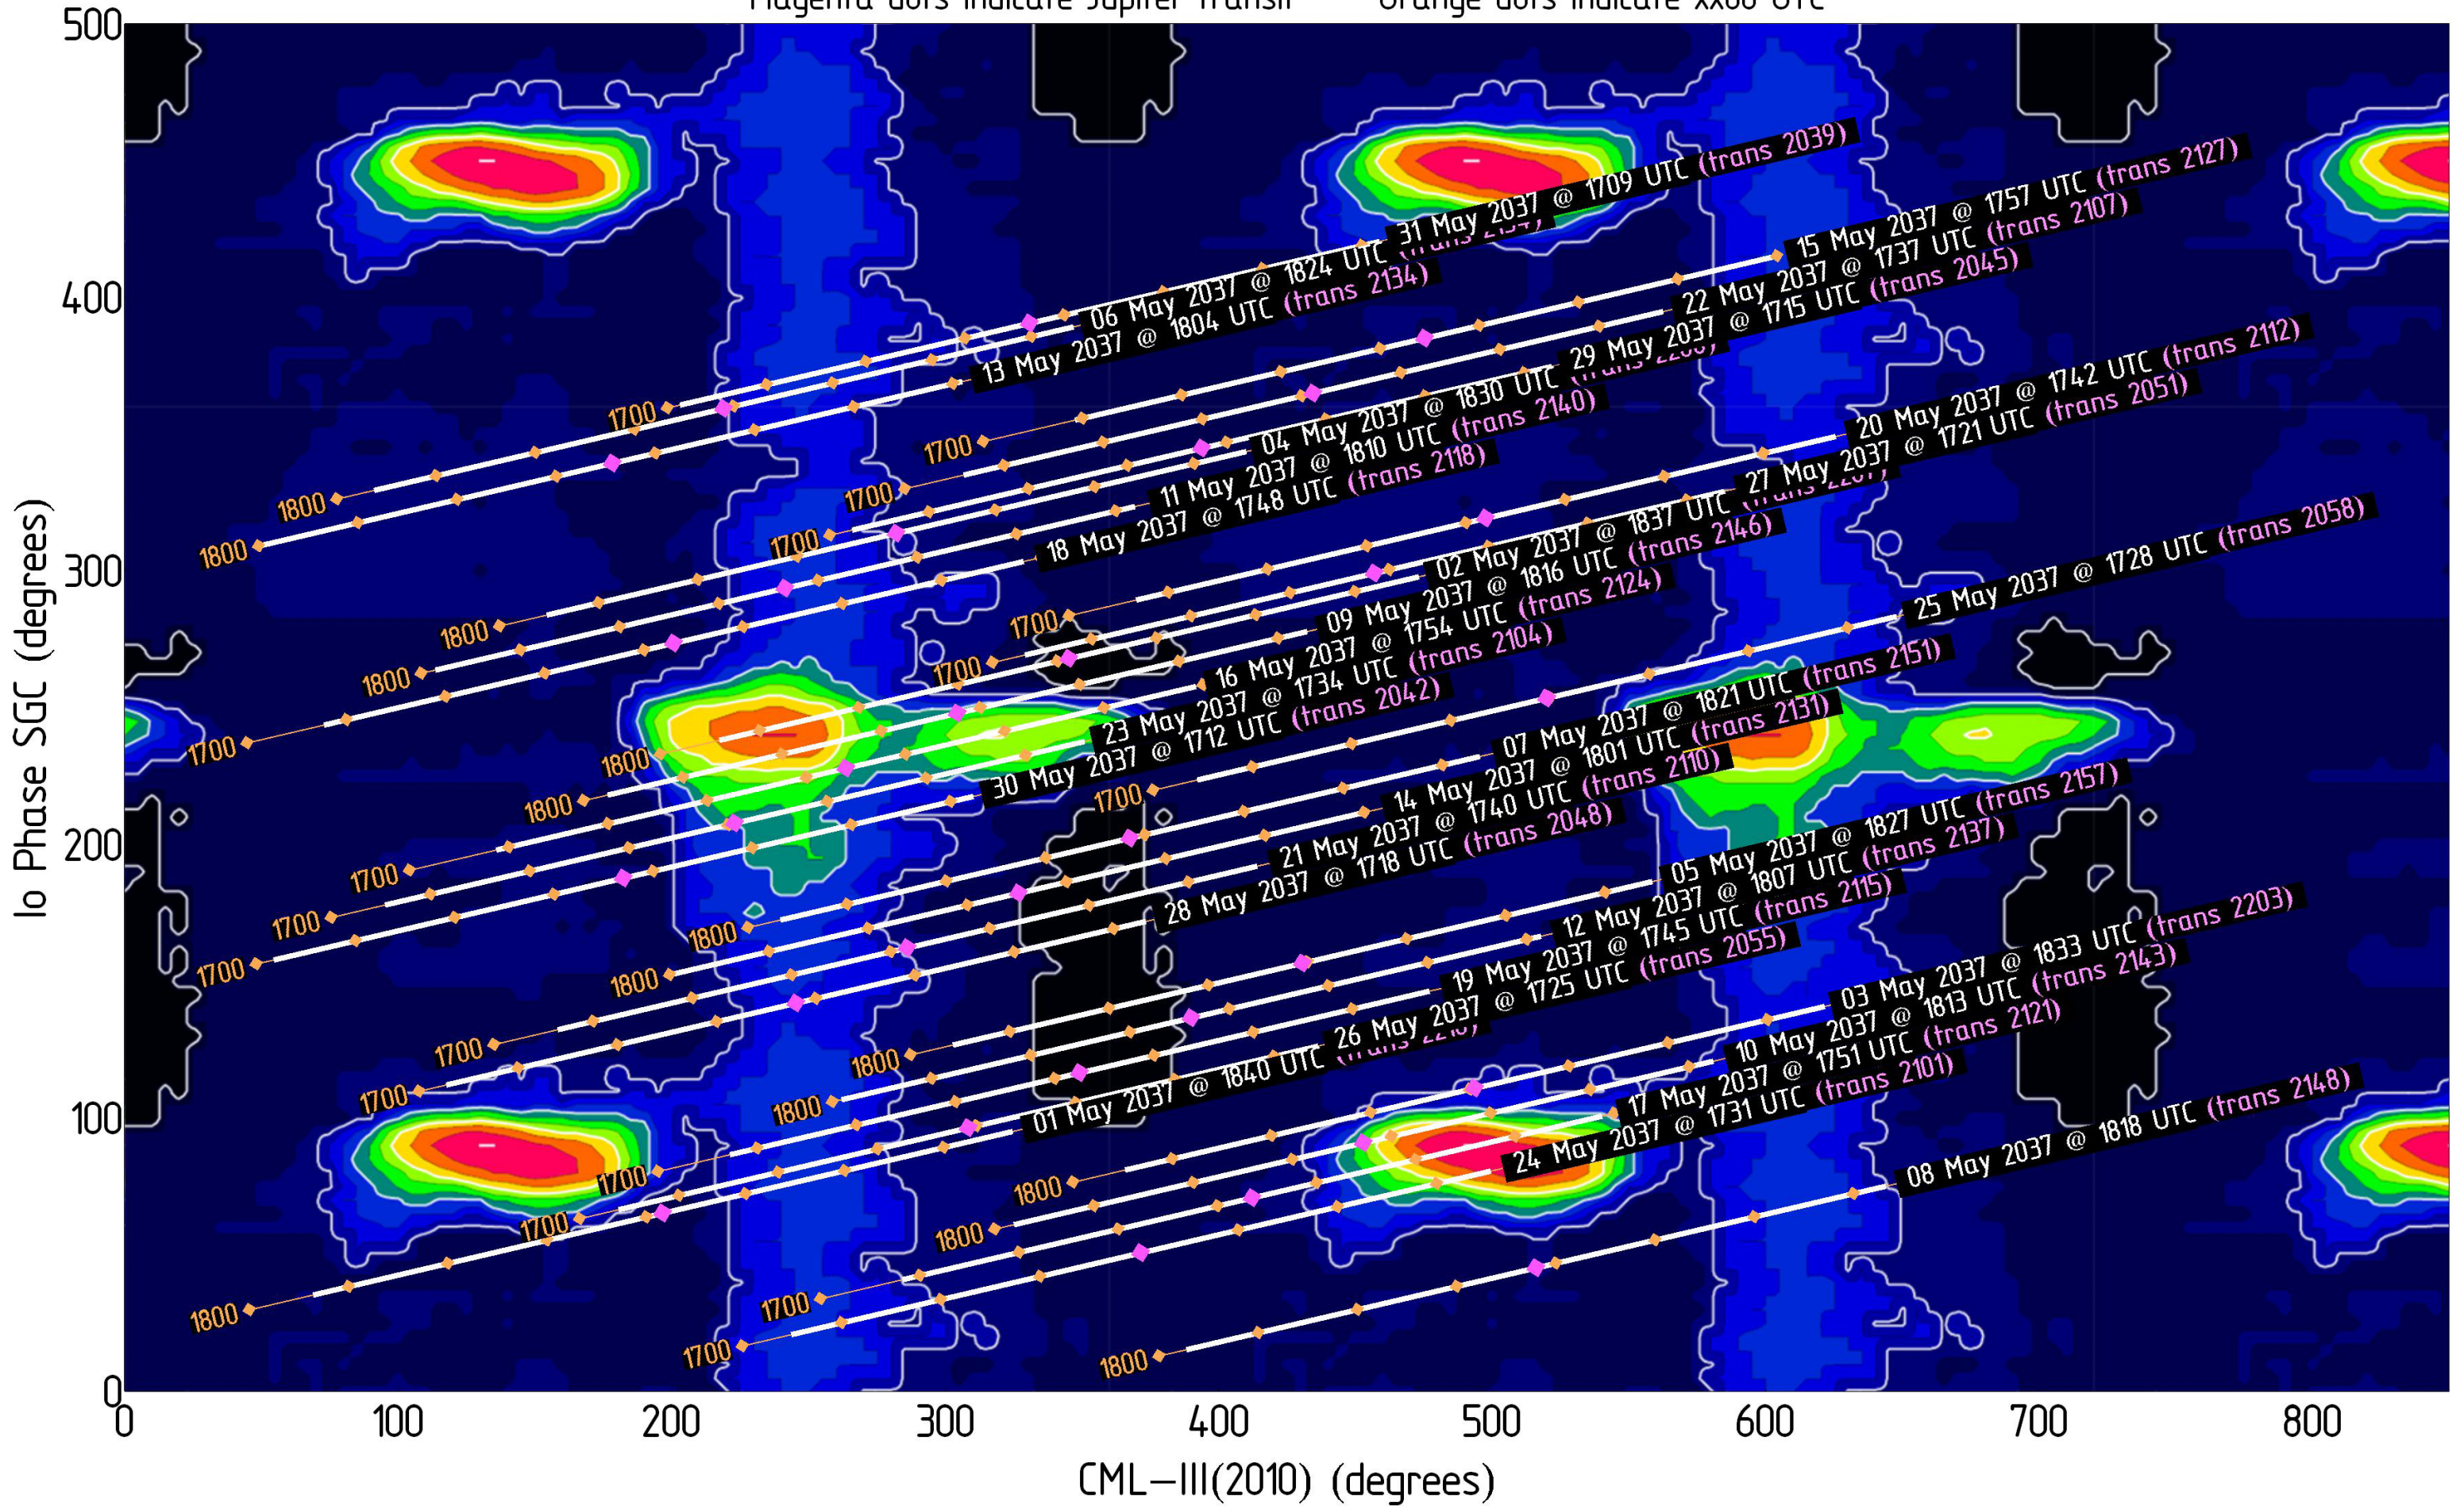

Magenta dots indicate Jupiter transit Orange dots indicate xx00 UTC

Jupiter Availability Plot for April 2037

Ephemerides for LWA1, New Mexico, 34°04' N, 107°38' W

Tracks show ± 3.5 hours from Jupiter transit – Times & dates indicate the beginning of each track (i.e., 3.5 hours prior to Jupiter transit)

Magenta dots indicate Jupiter transit Orange dots indicate xx00 UTC

Jupiter Availability Plot for May 2037

Ephemerides for LWA1, New Mexico, 34°04' N, 107°38' W

Tracks show ± 3.5 hours from Jupiter transit – Times & dates indicate the beginning of each track (i.e., 3.5 hours prior to Jupiter transit)

Magenta dots indicate Jupiter transit Orange dots indicate xx00 UTC

Jupiter Availability Plot for June 2037

Ephemerides for LWA1, New Mexico, 34°04' N, 107°38' W

Tracks show ± 3.5 hours from Jupiter transit – Times & dates indicate the beginning of each track (i.e., 3.5 hours prior to Jupiter transit)

Magenta dots indicate Jupiter transit Orange dots indicate xx00 UTC

Jupiter Availability Plot for July 2037

Ephemerides for LWA1, New Mexico, 34°04' N, 107°38' W

Tracks show ± 3.5 hours from Jupiter transit – Times & dates indicate the beginning of each track (i.e., 3.5 hours prior to Jupiter transit)