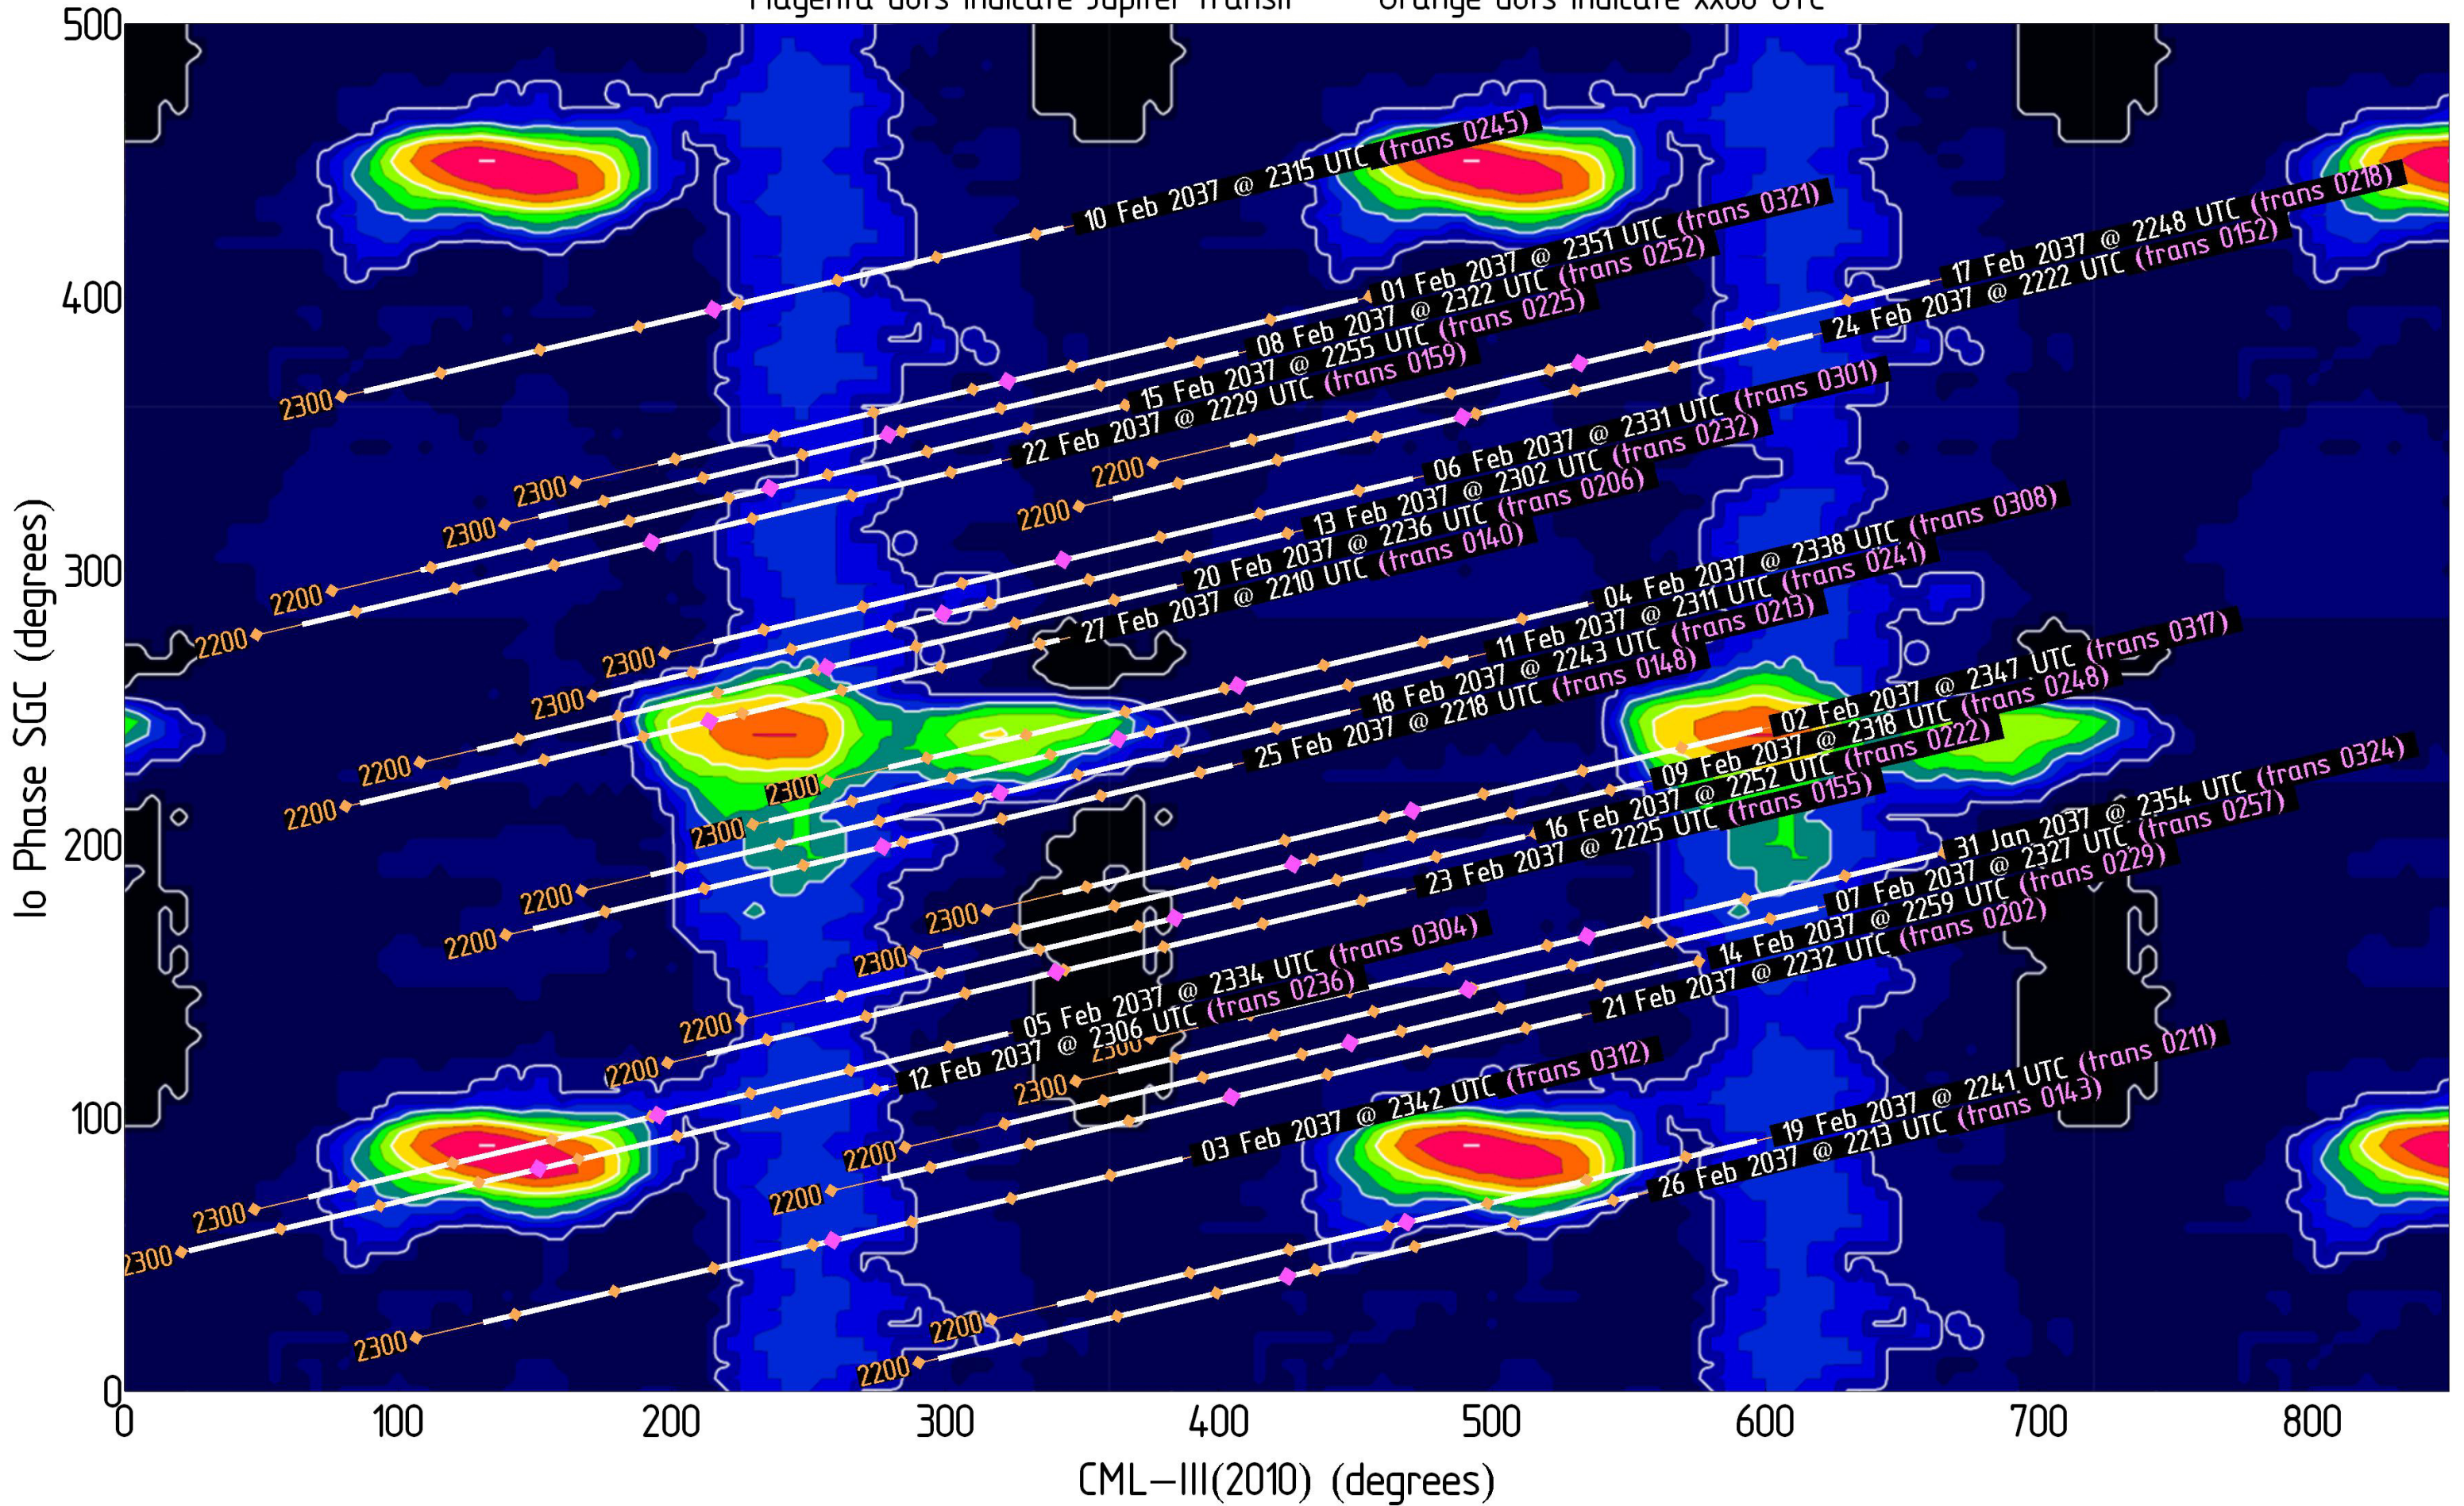

Jupiter Availability Plot for February 2037

Ephemerides for LWA1, New Mexico, 34°04' N, 107°38' W

Tracks show ± 3.5 hours from Jupiter transit – Times & dates indicate the beginning of each track (i.e., 3.5 hours prior to Jupiter transit)

Magenta dots indicate Jupiter transit Orange dots indicate xx00 UTC

Jupiter Availability Plot for April 2037

Ephemerides for LWA1, New Mexico, 34°04' N, 107°38' W

Tracks show ± 3.5 hours from Jupiter transit – Times & dates indicate the beginning of each track (i.e., 3.5 hours prior to Jupiter transit)

Magenta dots indicate Jupiter transit Orange dots indicate xx00 UTC

Jupiter Availability Plot for May 2037

Ephemerides for LWA1, New Mexico, 34°04' N, 107°38' W

Tracks show ± 3.5 hours from Jupiter transit – Times & dates indicate the beginning of each track (i.e., 3.5 hours prior to Jupiter transit)

Magenta dots indicate Jupiter transit Orange dots indicate xx00 UTC

Jupiter Availability Plot for June 2037

Ephemerides for LWA1, New Mexico, 34°04' N, 107°38' W

Tracks show ± 3.5 hours from Jupiter transit – Times & dates indicate the beginning of each track (i.e., 3.5 hours prior to Jupiter transit)