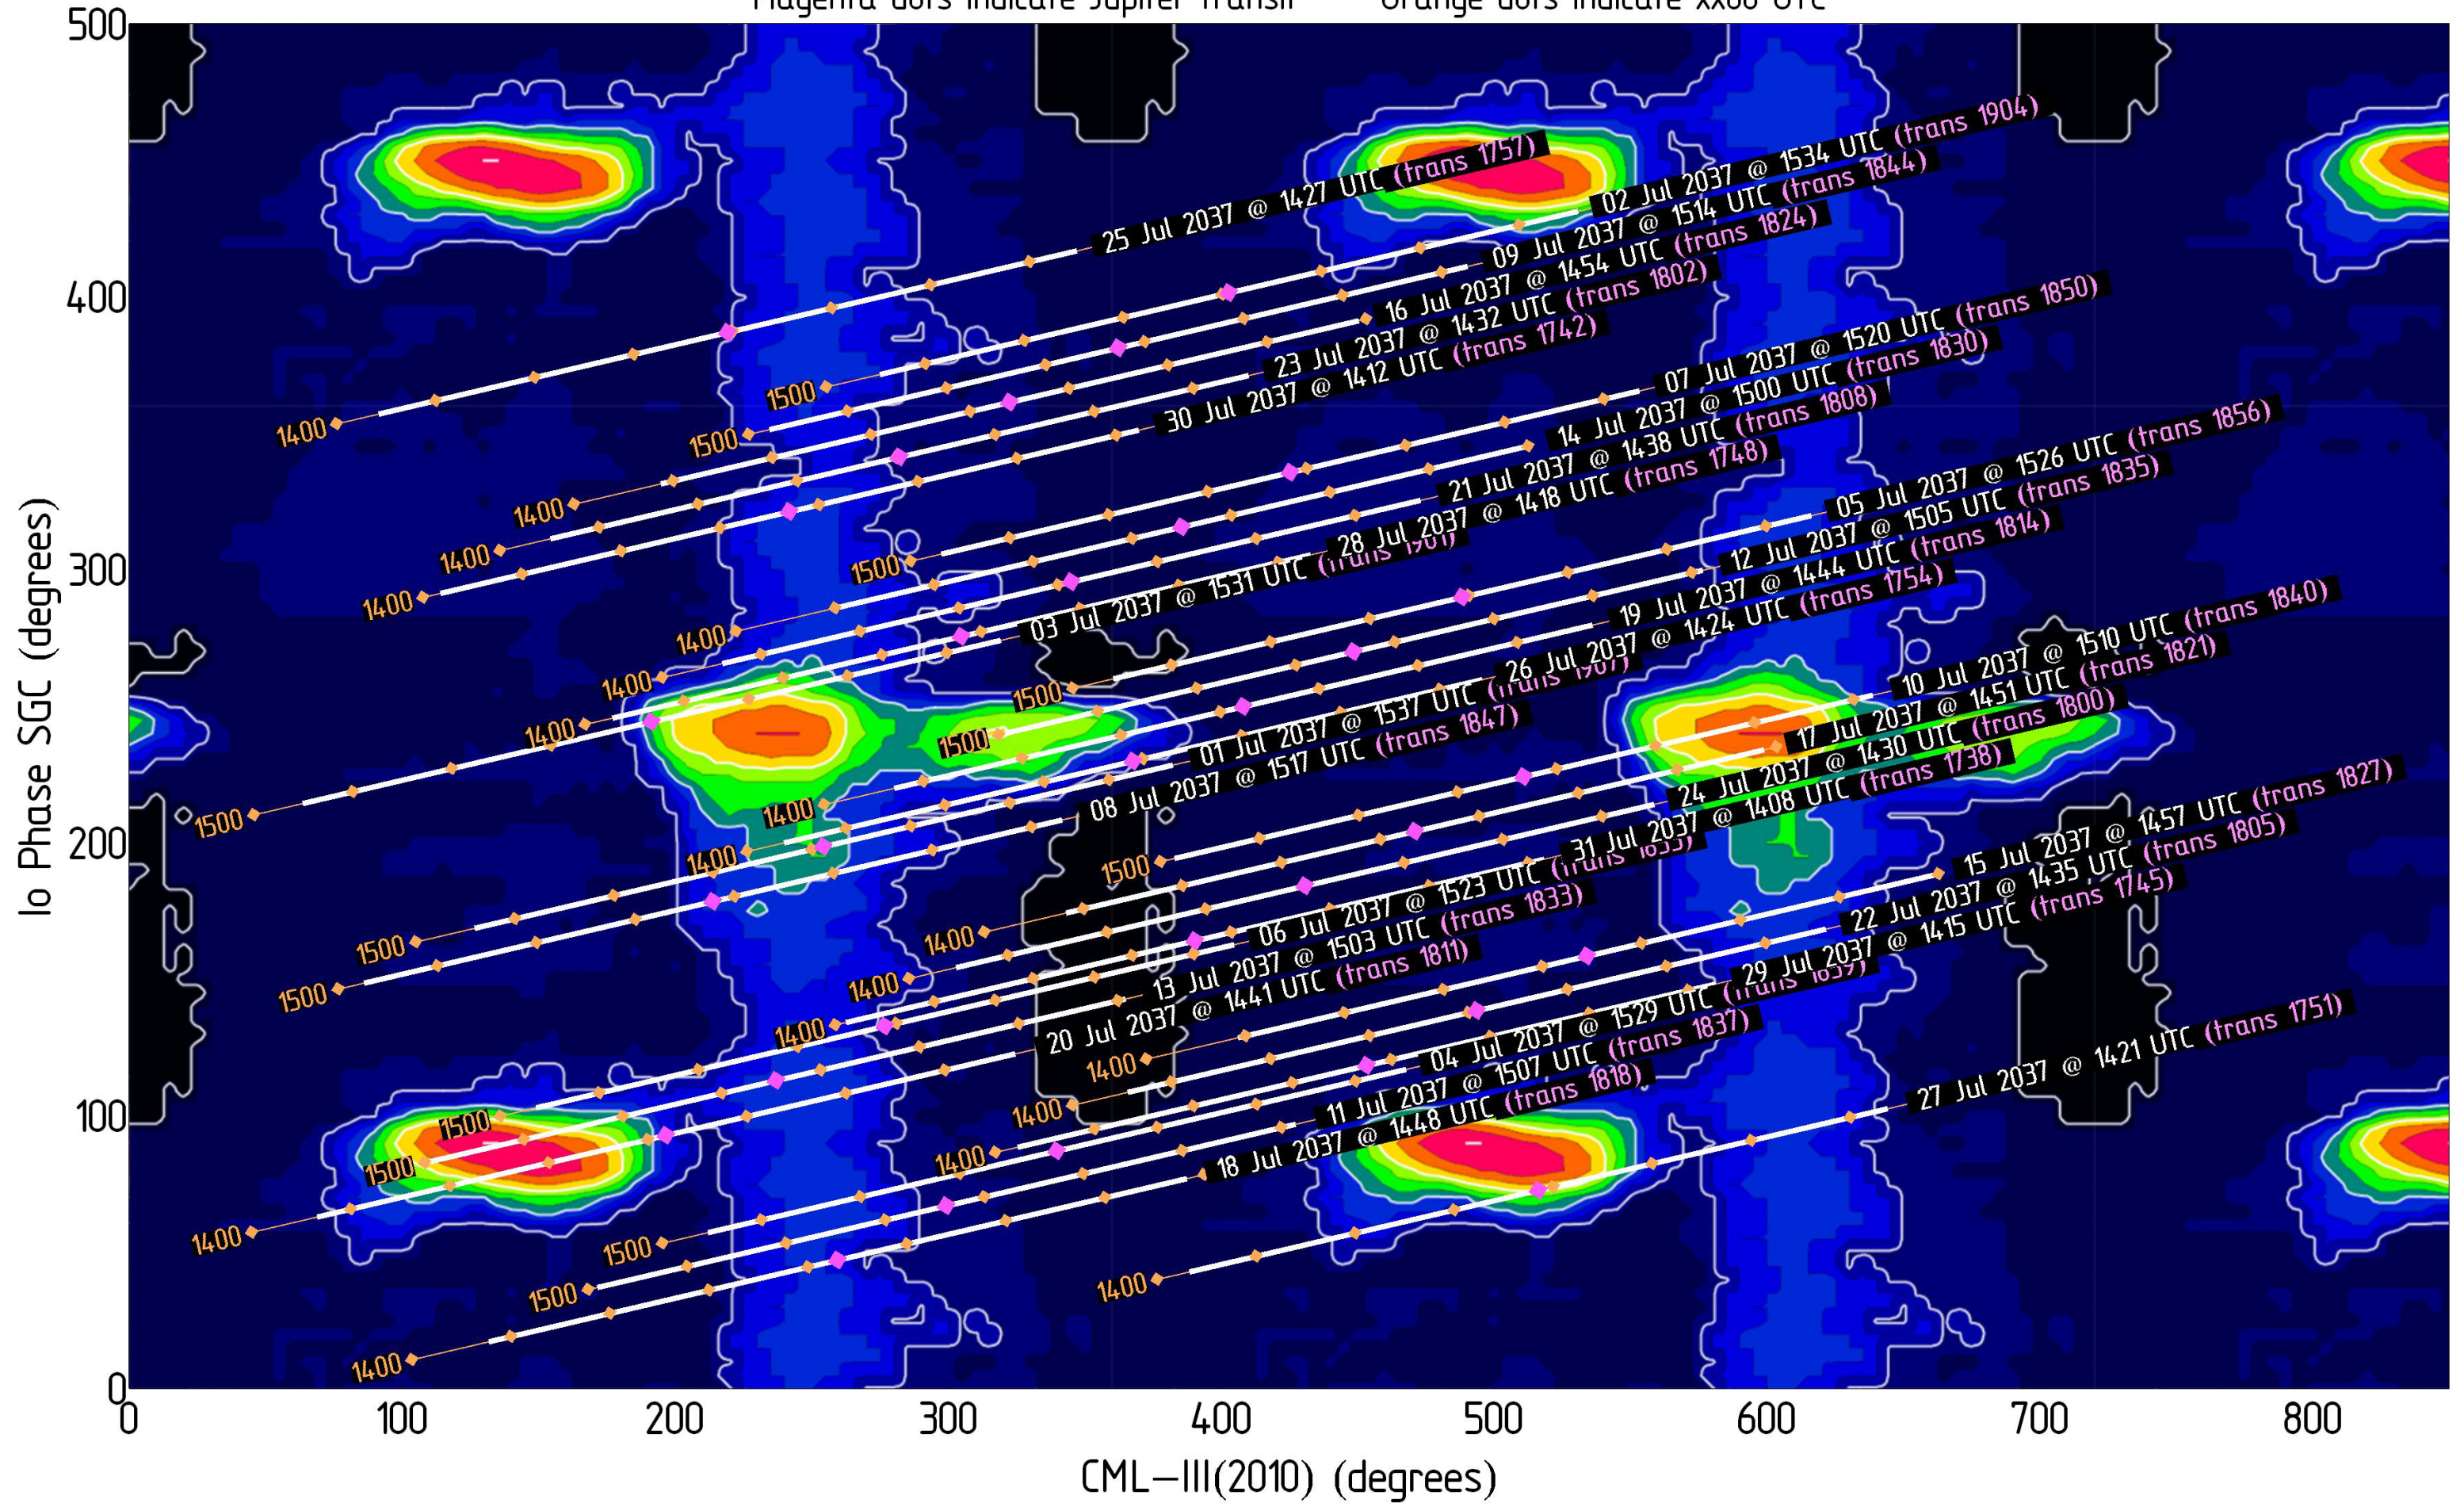

Magenta dots indicate Jupiter transit Orange dots indicate xx00 UTC

Jupiter Availability Plot for June 2037

Ephemerides for LWA1, New Mexico, 34°04' N, 107°38' W

Tracks show ± 3.5 hours from Jupiter transit – Times & dates indicate the beginning of each track (i.e., 3.5 hours prior to Jupiter transit)

Magenta dots indicate Jupiter transit Orange dots indicate xx00 UTC

Jupiter Availability Plot for July 2037

Ephemerides for LWA1, New Mexico, 34°04' N, 107°38' W

Tracks show ± 3.5 hours from Jupiter transit – Times & dates indicate the beginning of each track (i.e., 3.5 hours prior to Jupiter transit)

Magenta dots indicate Jupiter transit Orange dots indicate xx00 UTC

Jupiter Availability Plot for August 2037

Ephemerides for LWA1, New Mexico, 34°04' N, 107°38' W

Tracks show ± 3.5 hours from Jupiter transit – Times & dates indicate the beginning of each track (i.e., 3.5 hours prior to Jupiter transit)

Magenta dots indicate Jupiter transit Orange dots indicate xx00 UTC

Jupiter Availability Plot for September 2037

Ephemerides for LWA1, New Mexico, 34°04' N, 107°38' W

Tracks show ± 3.5 hours from Jupiter transit – Times & dates indicate the beginning of each track (i.e., 3.5 hours prior to Jupiter transit)