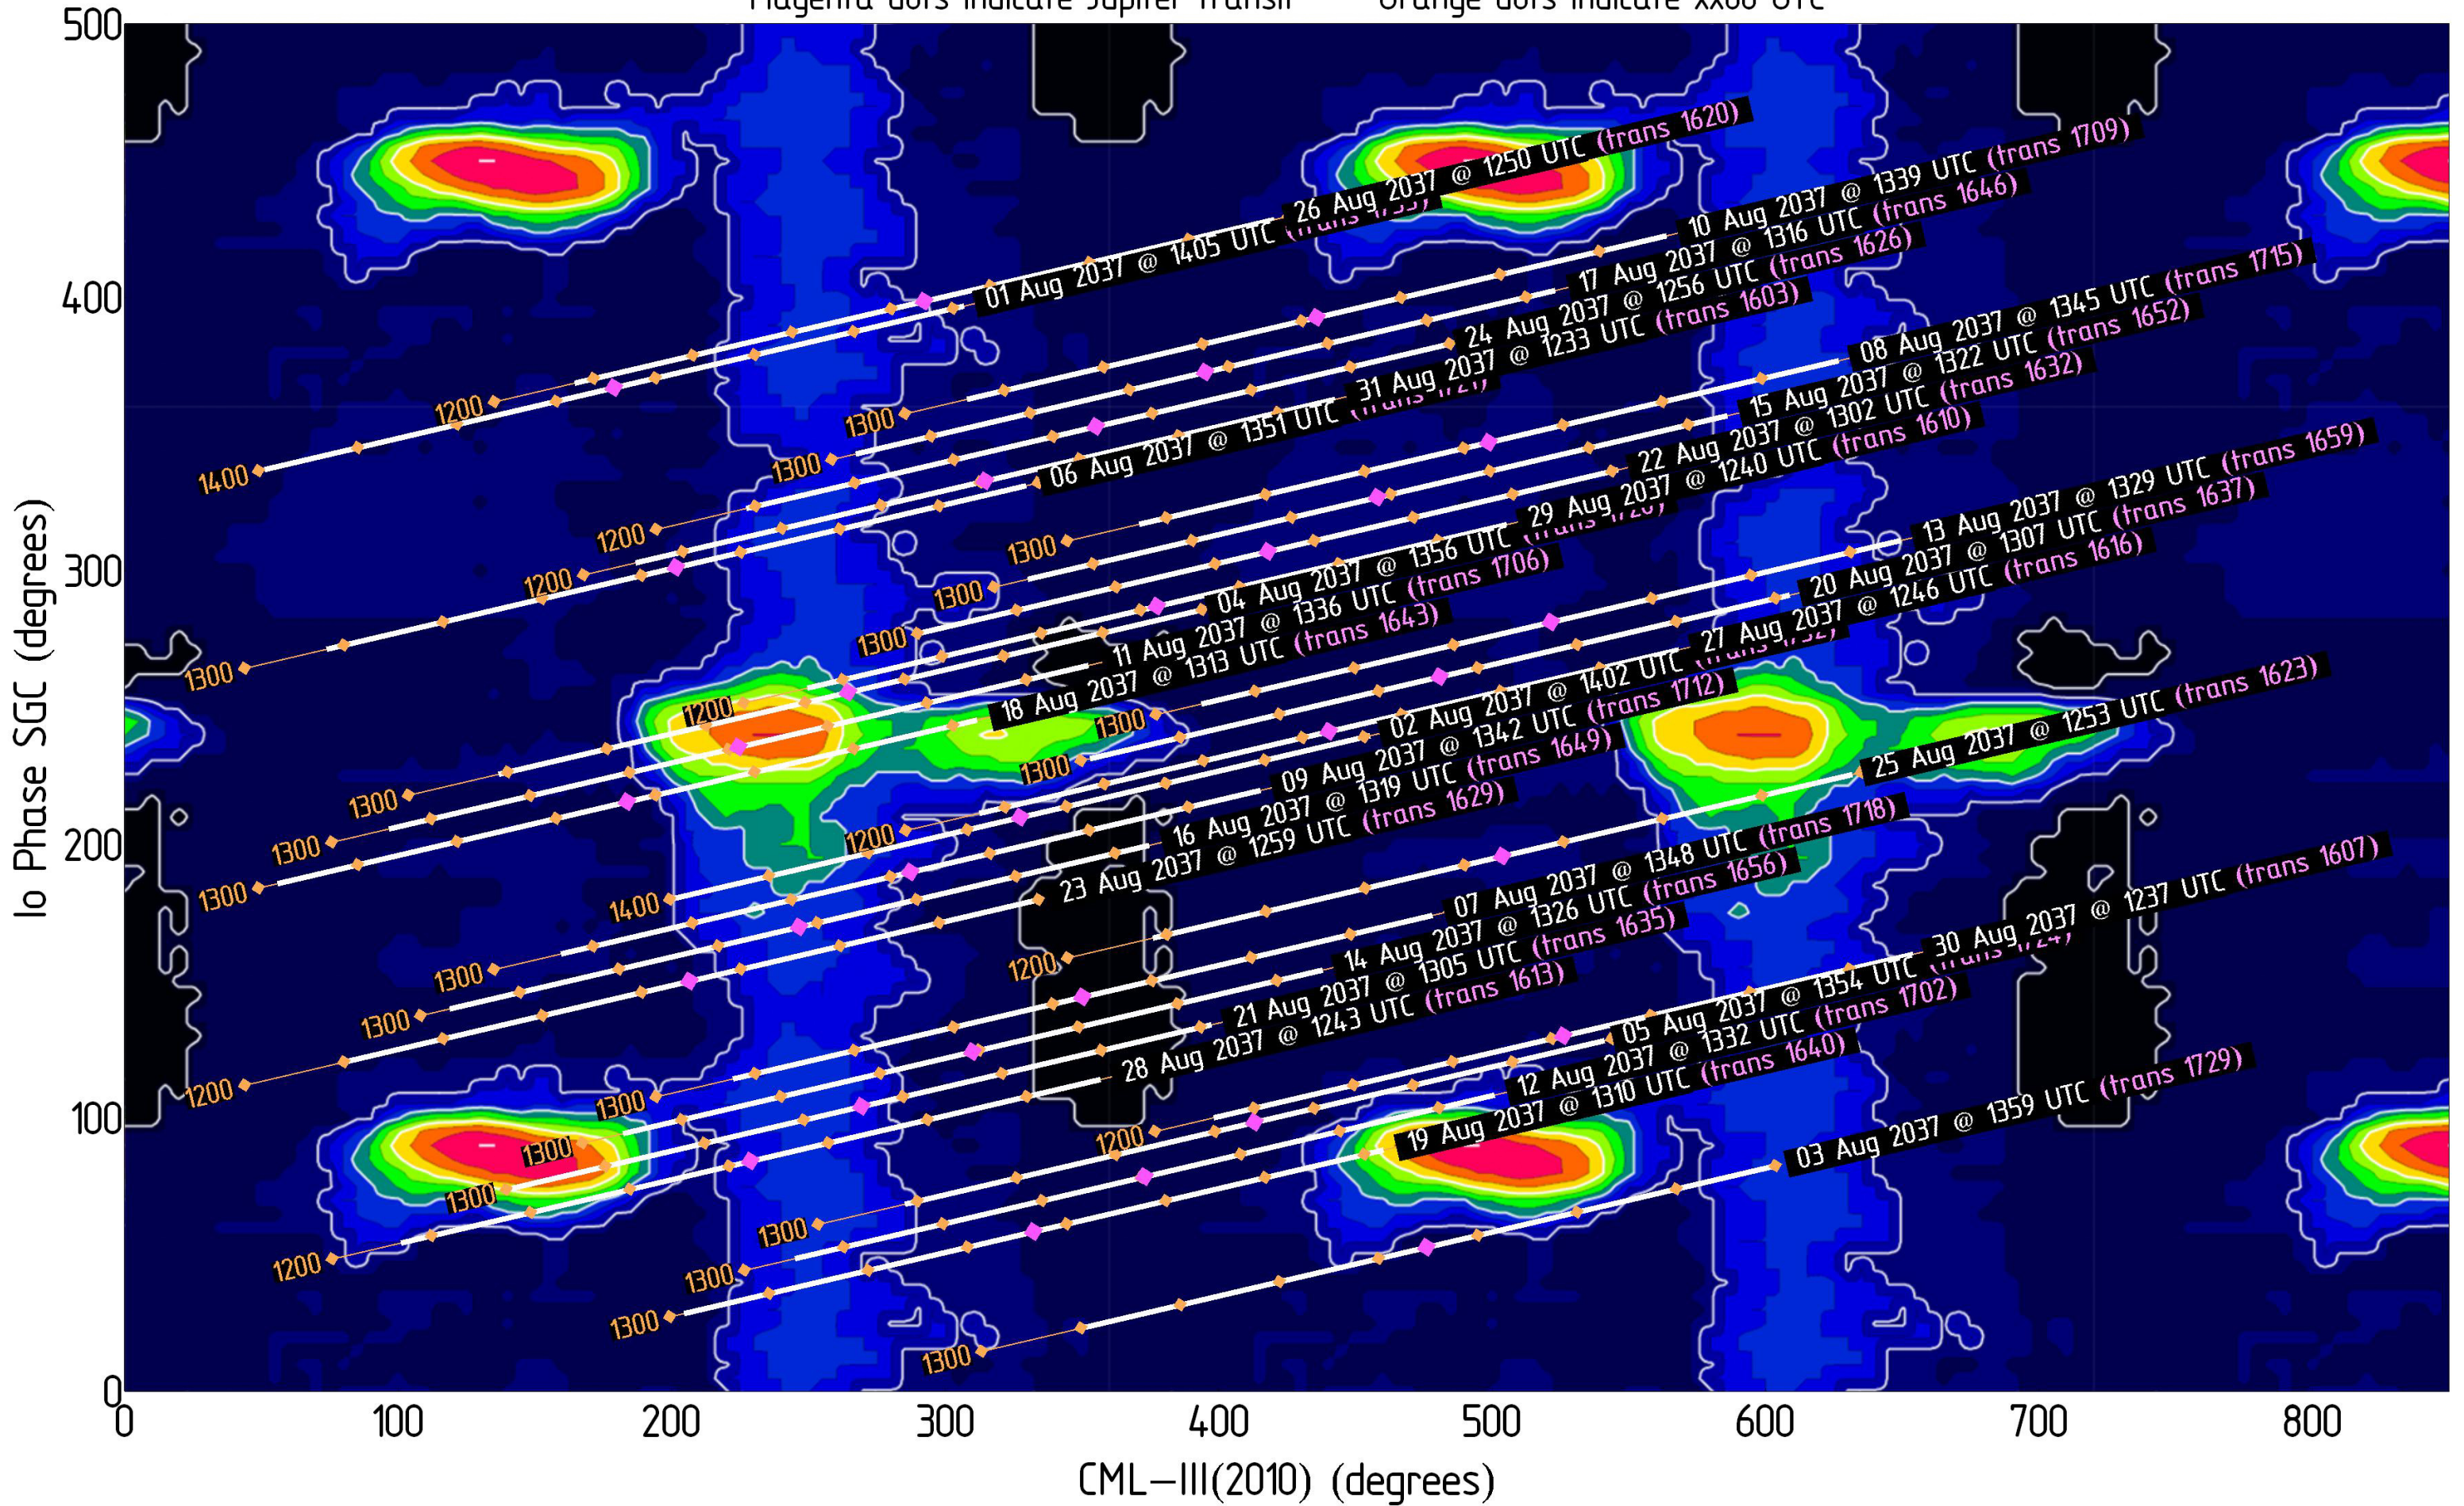

Magenta dots indicate Jupiter transit Orange dots indicate xx00 UTC

Jupiter Availability Plot for July 2037

Ephemerides for LWA1, New Mexico, 34°04' N, 107°38' W

Tracks show ± 3.5 hours from Jupiter transit – Times & dates indicate the beginning of each track (i.e., 3.5 hours prior to Jupiter transit)

Magenta dots indicate Jupiter transit Orange dots indicate xx00 UTC

Jupiter Availability Plot for August 2037

Ephemerides for LWA1, New Mexico, 34°04' N, 107°38' W

Tracks show ± 3.5 hours from Jupiter transit – Times & dates indicate the beginning of each track (i.e., 3.5 hours prior to Jupiter transit)

Magenta dots indicate Jupiter transit Orange dots indicate xx00 UTC

Jupiter Availability Plot for September 2037

Ephemerides for LWA1, New Mexico, 34°04' N, 107°38' W

Tracks show ± 3.5 hours from Jupiter transit – Times & dates indicate the beginning of each track (i.e., 3.5 hours prior to Jupiter transit)

Magenta dots indicate Jupiter transit Orange dots indicate xx00 UTC

Jupiter Availability Plot for October 2037

Ephemerides for LWA1, New Mexico, 34°04' N, 107°38' W

Tracks show ± 3.5 hours from Jupiter transit – Times & dates indicate the beginning of each track (i.e., 3.5 hours prior to Jupiter transit)