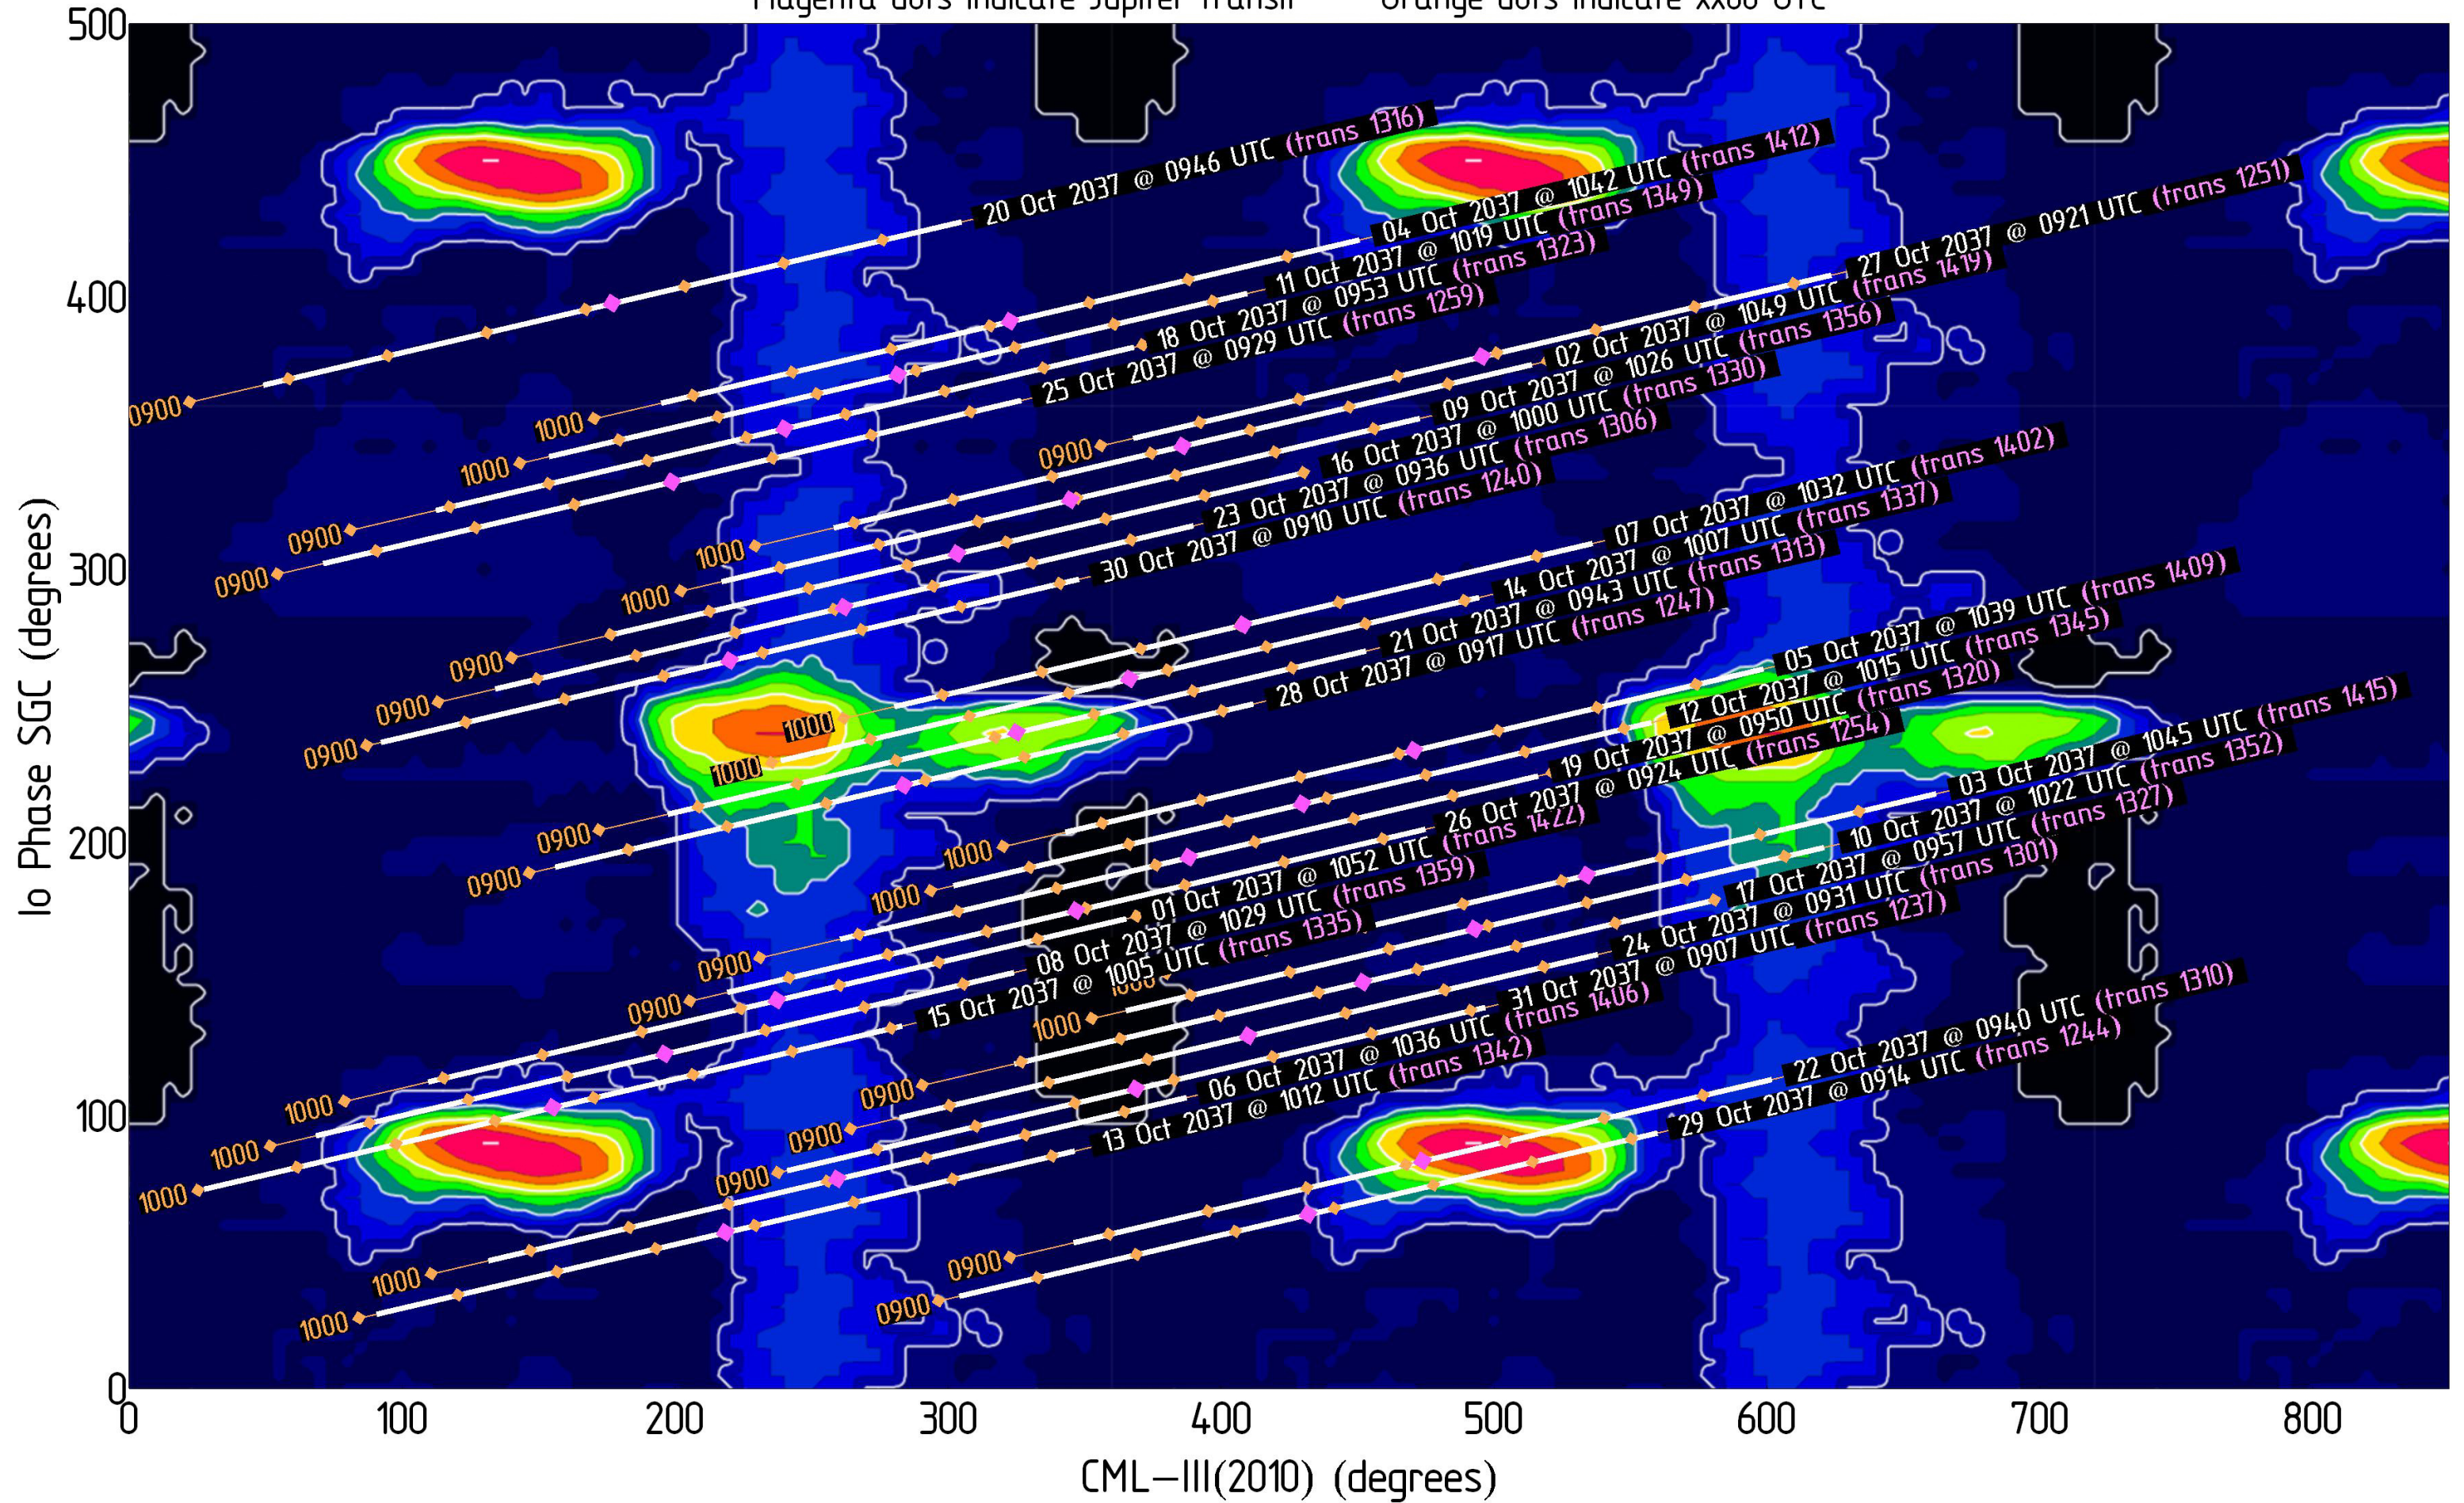

Magenta dots indicate Jupiter transit Orange dots indicate xx00 UTC

Jupiter Availability Plot for September 2037

Ephemerides for LWA1, New Mexico, 34°04' N, 107°38' W

Tracks show ± 3.5 hours from Jupiter transit – Times & dates indicate the beginning of each track (i.e., 3.5 hours prior to Jupiter transit)

Magenta dots indicate Jupiter transit Orange dots indicate xx00 UTC

Jupiter Availability Plot for October 2037

Ephemerides for LWA1, New Mexico, 34°04' N, 107°38' W

Tracks show ± 3.5 hours from Jupiter transit – Times & dates indicate the beginning of each track (i.e., 3.5 hours prior to Jupiter transit)

Magenta dots indicate Jupiter transit Orange dots indicate xx00 UTC

Jupiter Availability Plot for November 2037

Ephemerides for LWA1, New Mexico, 34°04' N, 107°38' W

Tracks show ± 3.5 hours from Jupiter transit – Times & dates indicate the beginning of each track (i.e., 3.5 hours prior to Jupiter transit)

Magenta dots indicate Jupiter transit Orange dots indicate xx00 UTC

Jupiter Availability Plot for December 2037

Ephemerides for LWA1, New Mexico, 34°04' N, 107°38' W

Tracks show ± 3.5 hours from Jupiter transit – Times & dates indicate the beginning of each track (i.e., 3.5 hours prior to Jupiter transit)