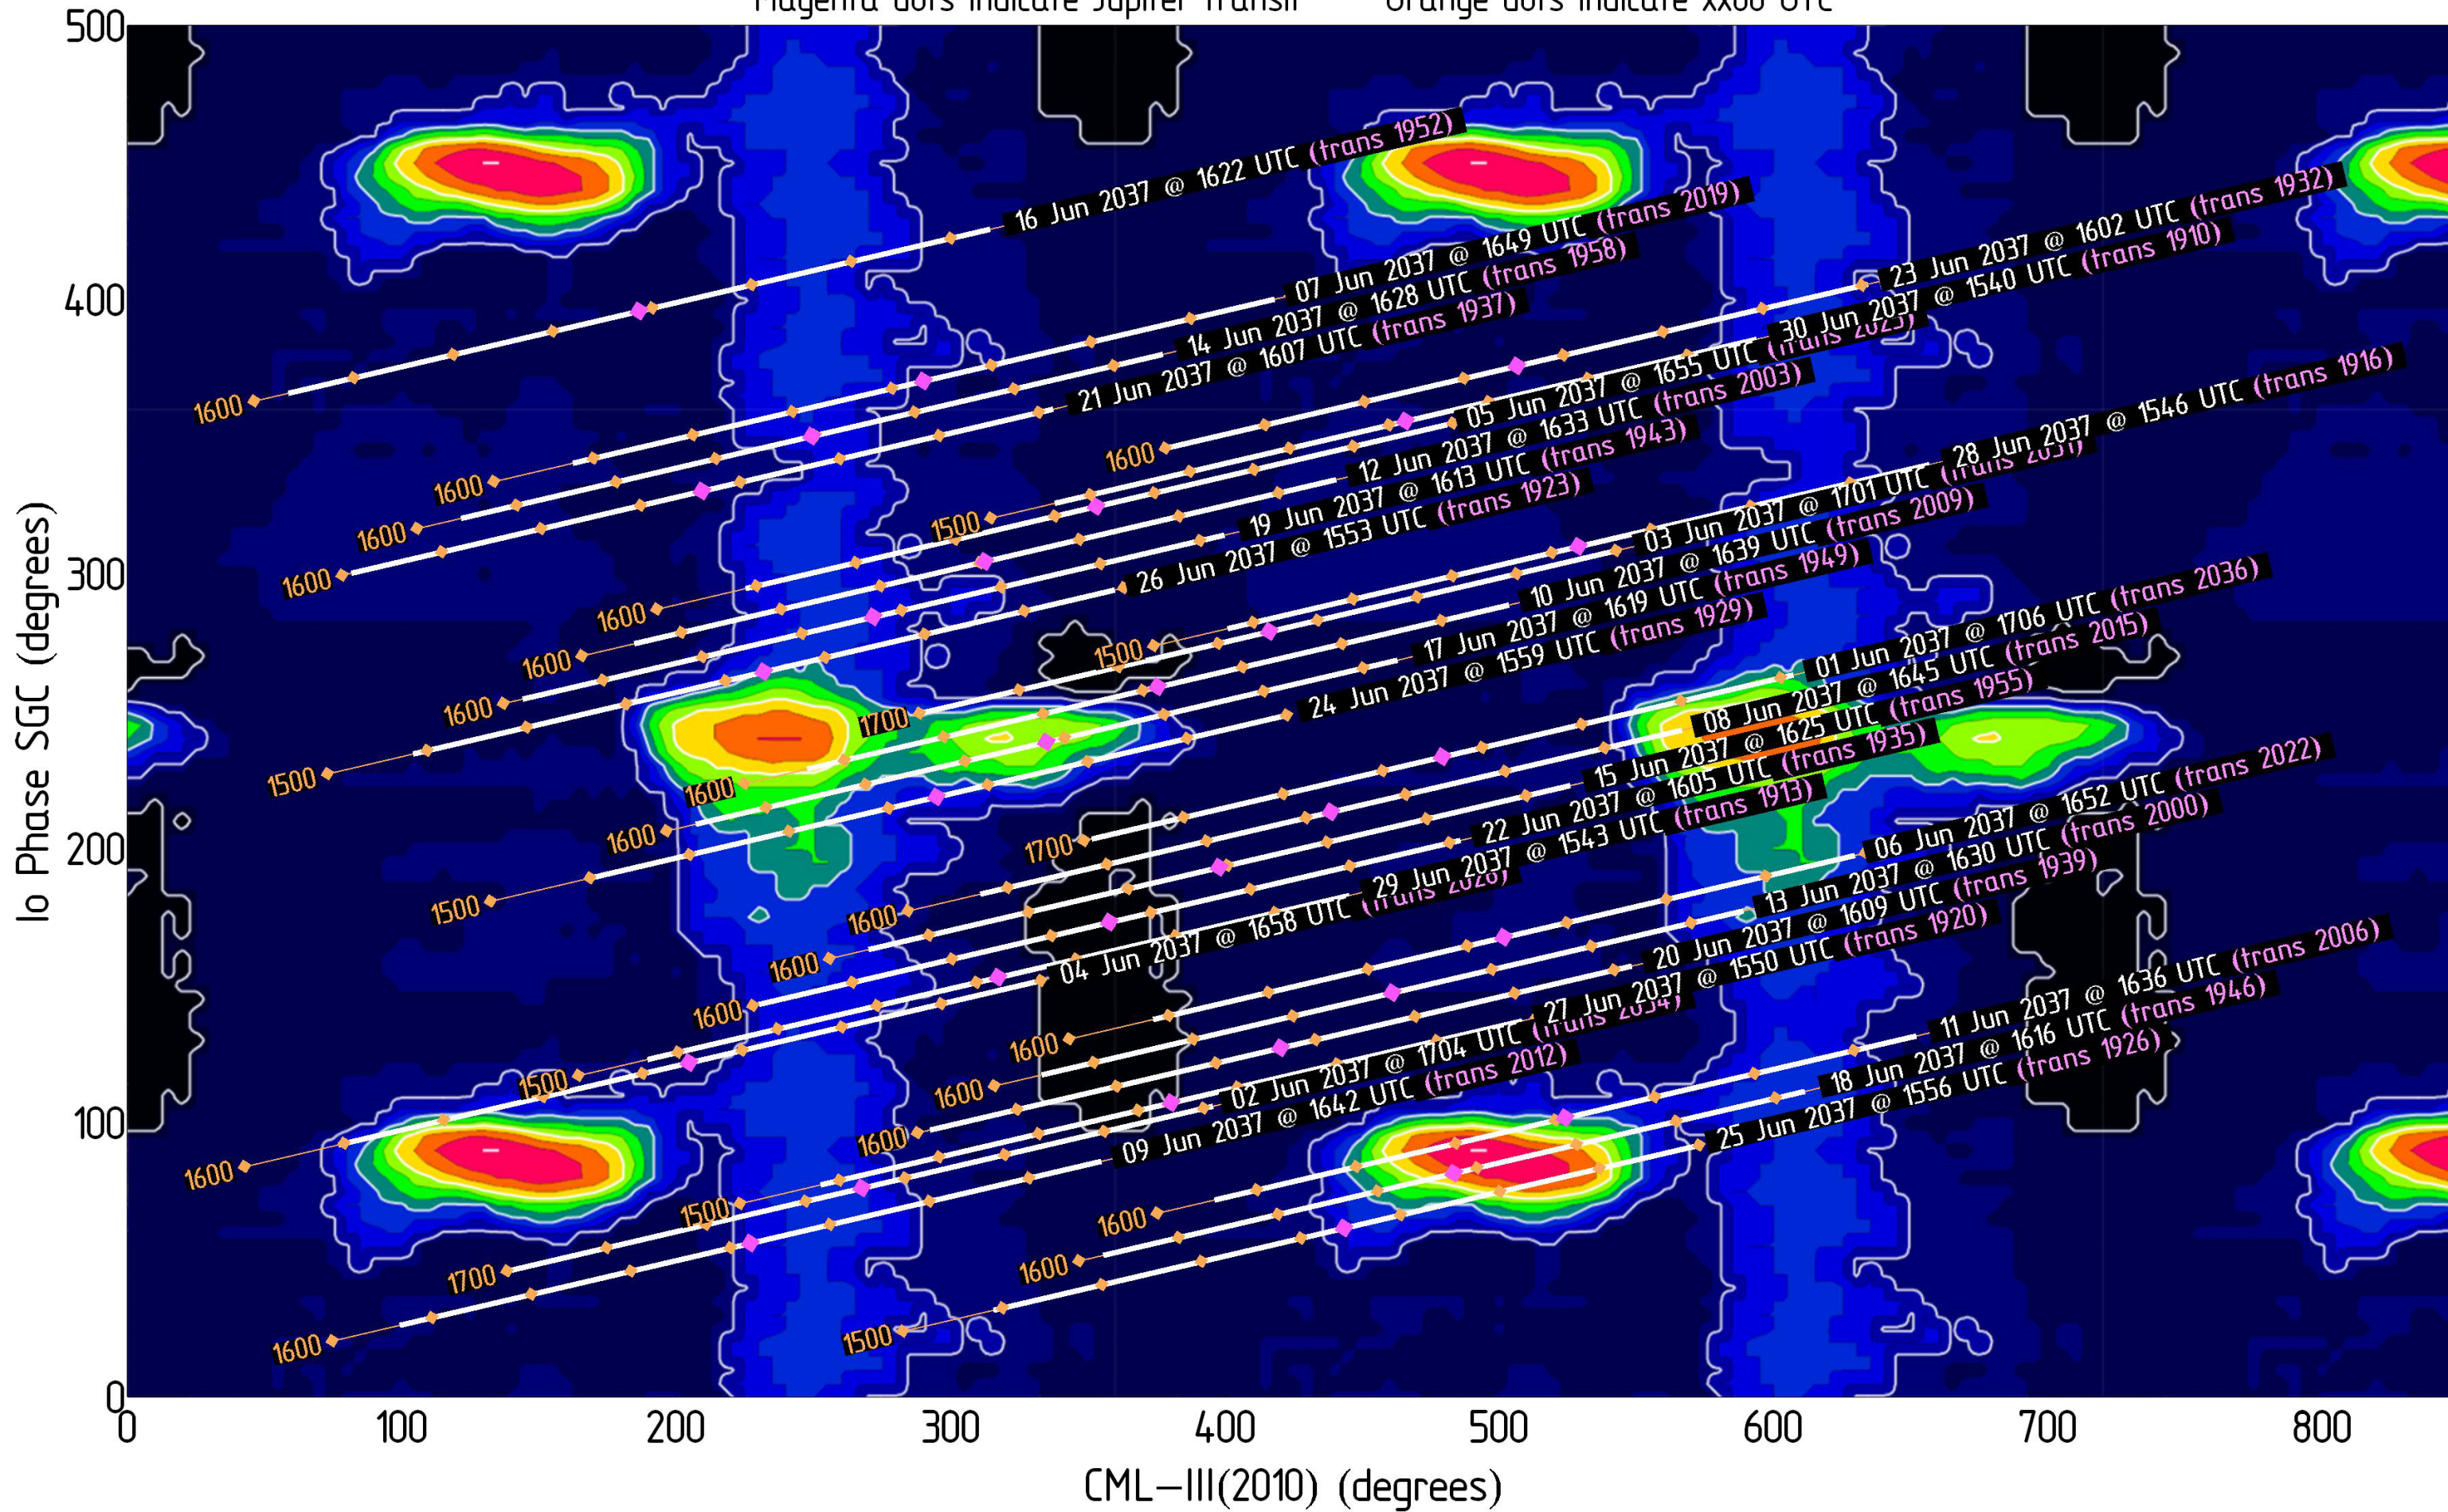

Magenta dots indicate Jupiter transit Orange dots indicate xx00 UTC

Jupiter Availability Plot for May 2037

Ephemerides for LWA1, New Mexico, 34°04' N, 107°38' W

Tracks show ± 3.5 hours from Jupiter transit – Times & dates indicate the beginning of each track (i.e., 3.5 hours prior to Jupiter transit)

Magenta dots indicate Jupiter transit Orange dots indicate xx00 UTC

Jupiter Availability Plot for June 2037

Ephemerides for LWA1, New Mexico, 34°04' N, 107°38' W

Tracks show ± 3.5 hours from Jupiter transit – Times & dates indicate the beginning of each track (i.e., 3.5 hours prior to Jupiter transit)

Magenta dots indicate Jupiter transit Orange dots indicate xx00 UTC

Jupiter Availability Plot for July 2037

Ephemerides for LWA1, New Mexico, 34°04' N, 107°38' W

Tracks show ± 3.5 hours from Jupiter transit – Times & dates indicate the beginning of each track (i.e., 3.5 hours prior to Jupiter transit)

Magenta dots indicate Jupiter transit Orange dots indicate xx00 UTC

Jupiter Availability Plot for August 2037

Ephemerides for LWA1, New Mexico, 34°04' N, 107°38' W

Tracks show ± 3.5 hours from Jupiter transit – Times & dates indicate the beginning of each track (i.e., 3.5 hours prior to Jupiter transit)