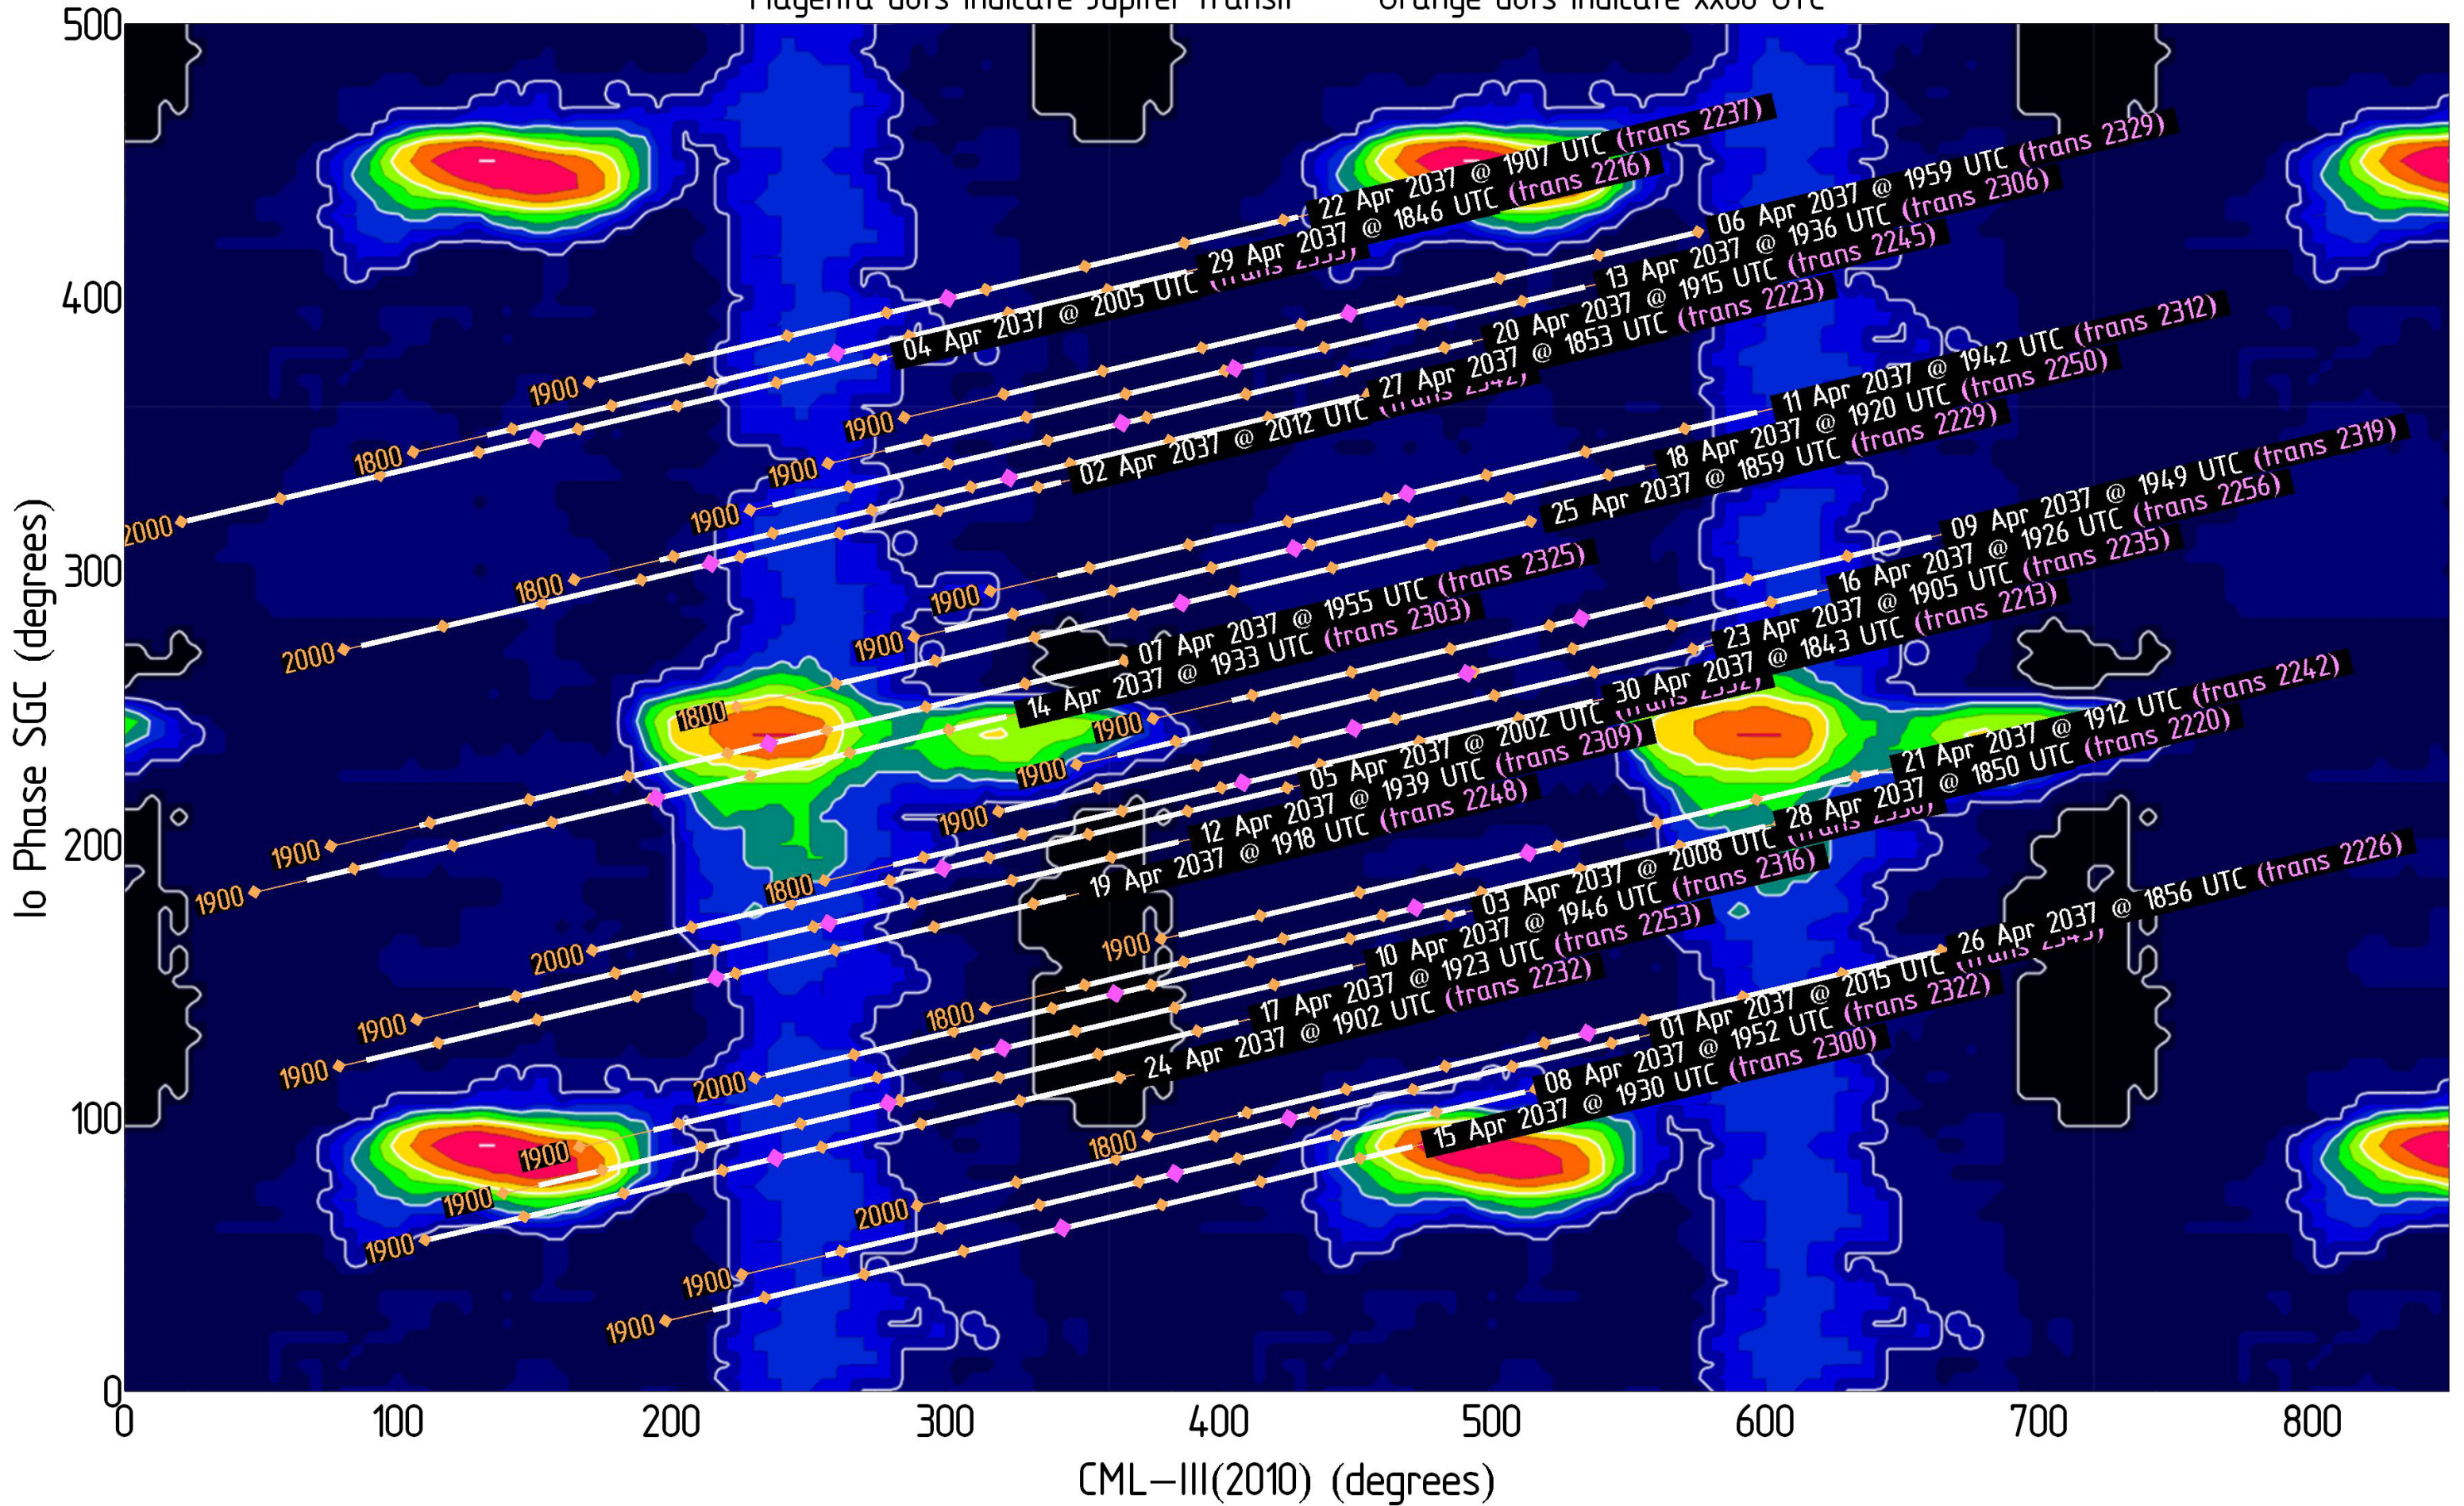

Jupiter Availability Plot for February 2037

Ephemerides for LWA1, New Mexico, 34°04' N, 107°38' W

Tracks show ± 3.5 hours from Jupiter transit – Times & dates indicate the beginning of each track (i.e., 3.5 hours prior to Jupiter transit)

Magenta dots indicate Jupiter transit Orange dots indicate xx00 UTC

Jupiter Availability Plot for April 2037

Ephemerides for LWA1, New Mexico, 34°04' N, 107°38' W

Tracks show ± 3.5 hours from Jupiter transit – Times & dates indicate the beginning of each track (i.e., 3.5 hours prior to Jupiter transit)

Magenta dots indicate Jupiter transit Orange dots indicate xx00 UTC

Jupiter Availability Plot for May 2037

Ephemerides for LWA1, New Mexico, 34°04' N, 107°38' W

Tracks show ± 3.5 hours from Jupiter transit – Times & dates indicate the beginning of each track (i.e., 3.5 hours prior to Jupiter transit)

Magenta dots indicate Jupiter transit Orange dots indicate xx00 UTC

Jupiter Availability Plot for June 2037

Ephemerides for LWA1, New Mexico, 34°04' N, 107°38' W

Tracks show ± 3.5 hours from Jupiter transit – Times & dates indicate the beginning of each track (i.e., 3.5 hours prior to Jupiter transit)