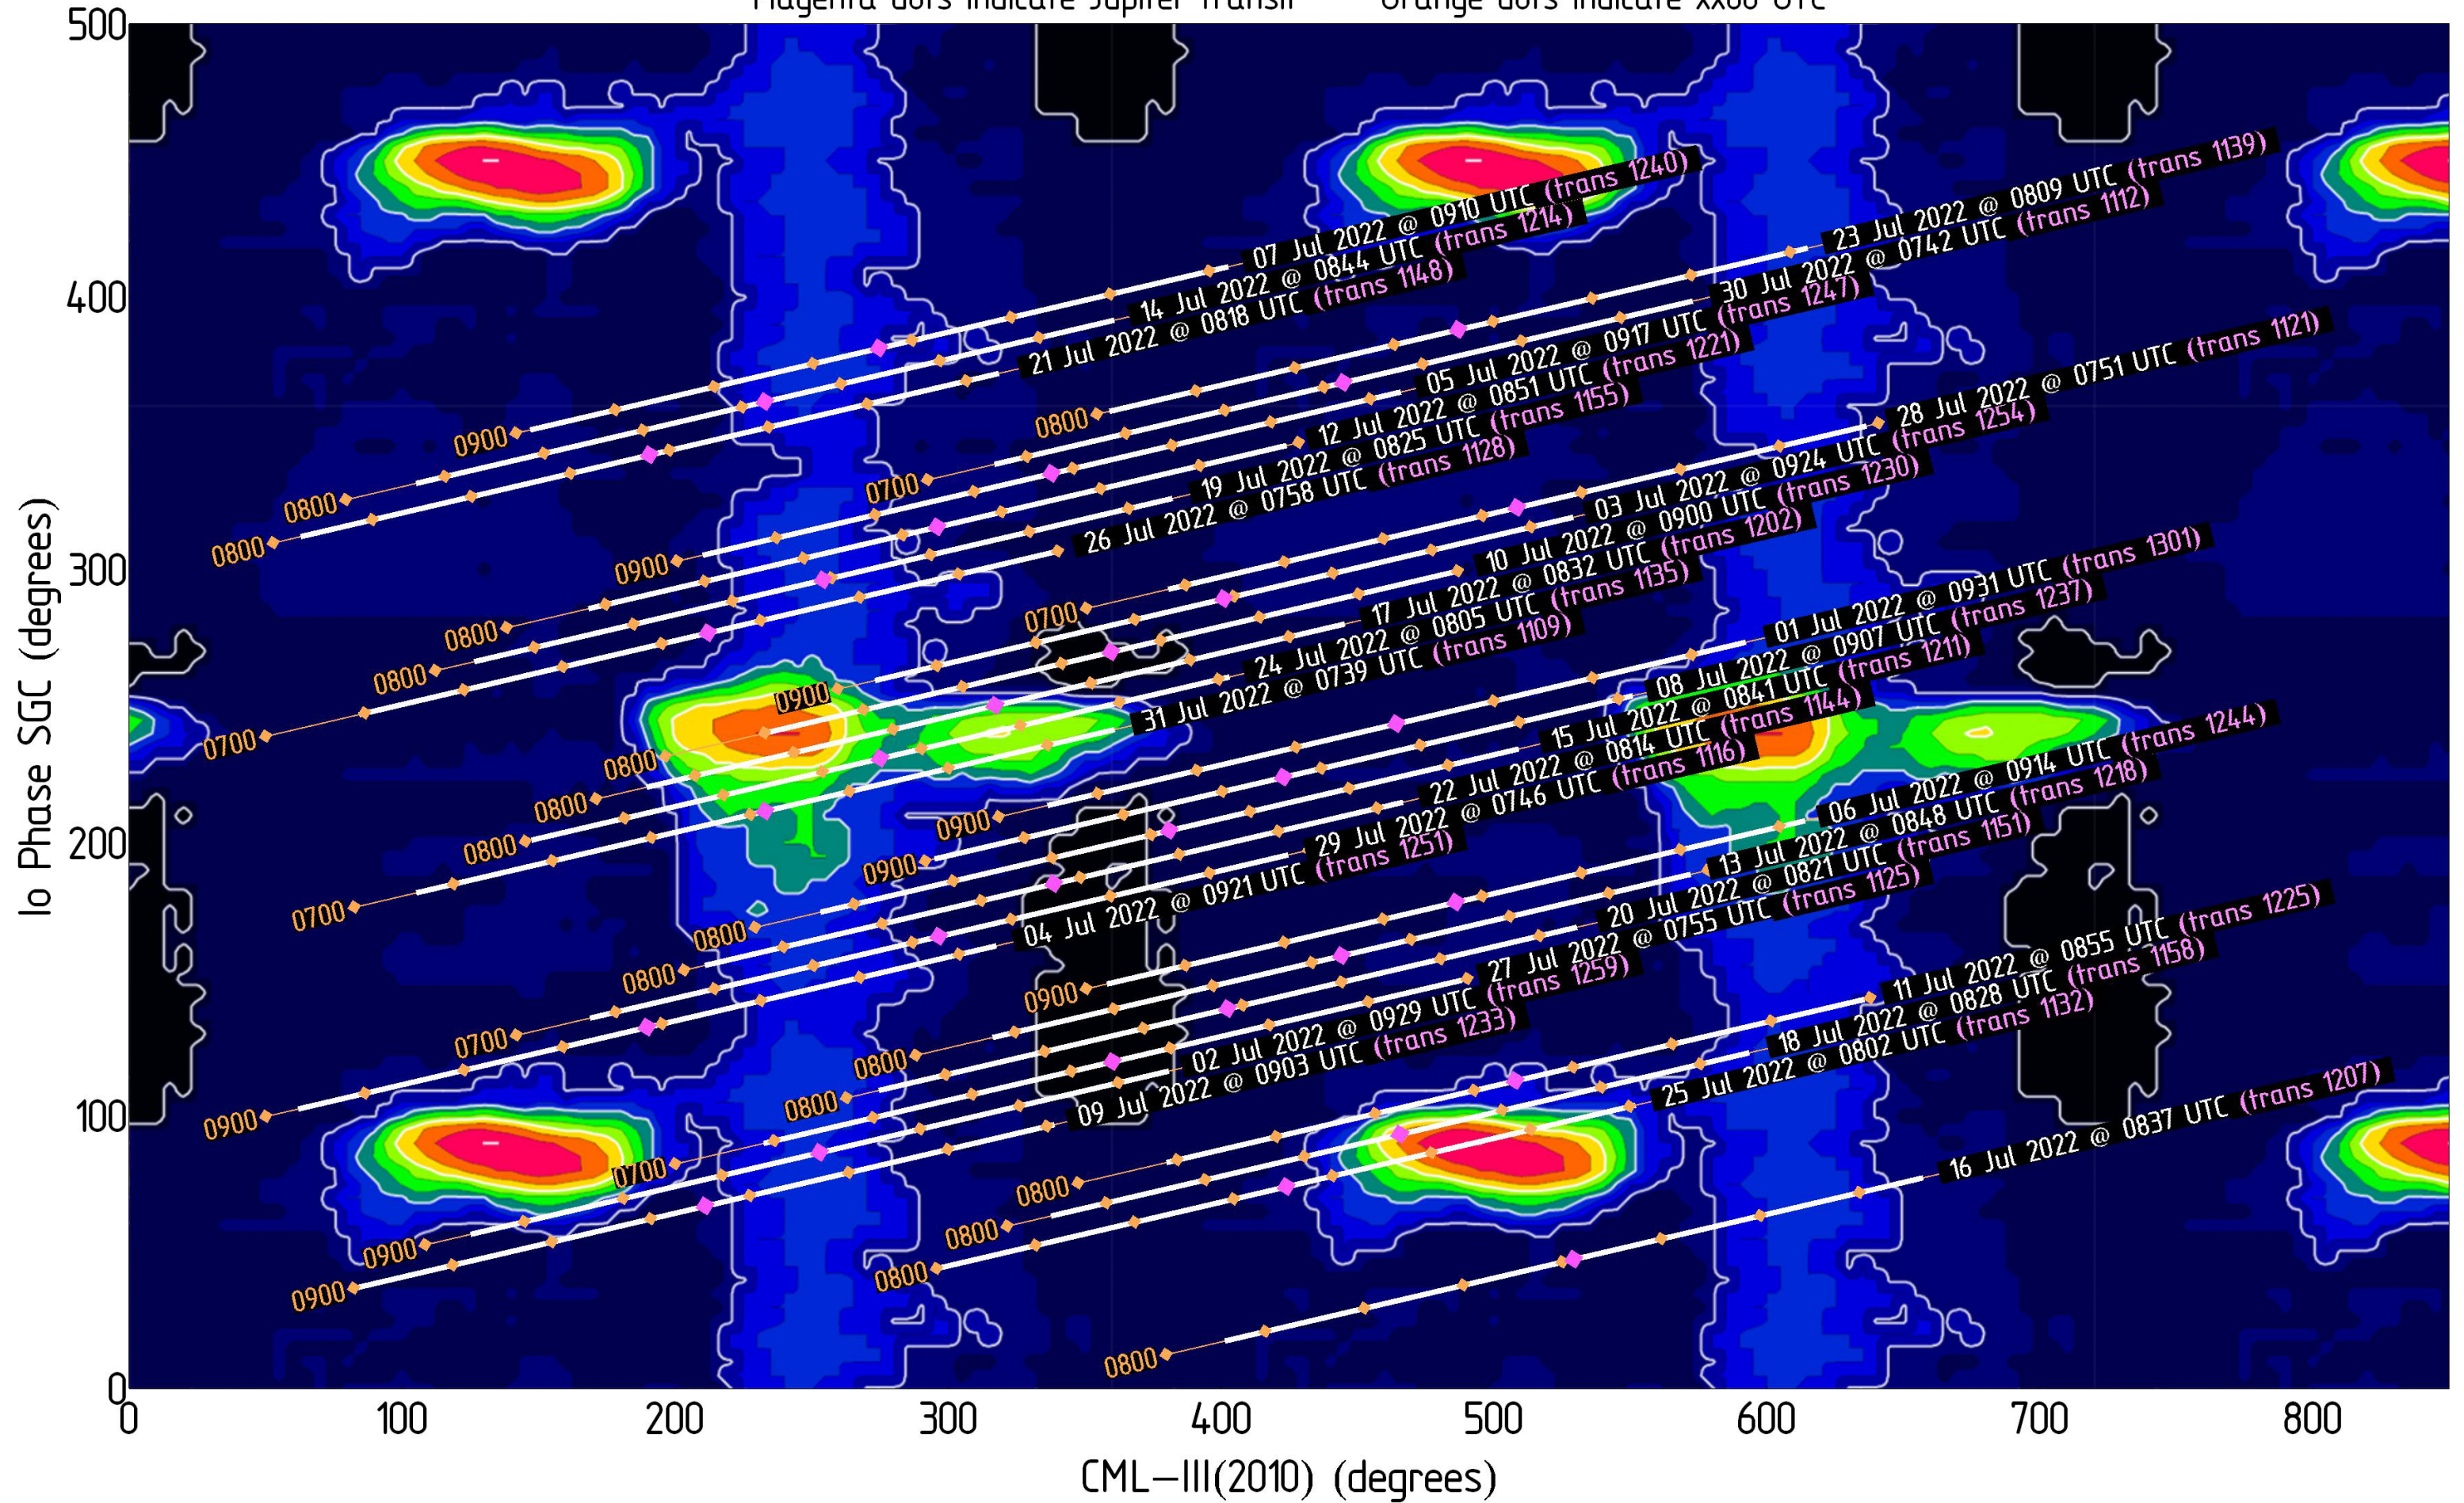

Magenta dots indicate Jupiter transit Orange dots indicate xx00 UTC

Jupiter Availability Plot for May 2022

Ephemerides for LWA1, New Mexico, 34°04' N, 107°38' W

Tracks show ± 3.5 hours from Jupiter transit – Times & dates indicate the beginning of each track (i.e., 3.5 hours prior to Jupiter transit)

Magenta dots indicate Jupiter transit Orange dots indicate xx00 UTC

Jupiter Availability Plot for July 2022

Ephemerides for LWA1, New Mexico, 34°04' N, 107°38' W

Tracks show ± 3.5 hours from Jupiter transit – Times & dates indicate the beginning of each track (i.e., 3.5 hours prior to Jupiter transit)

Magenta dots indicate Jupiter transit Orange dots indicate xx00 UTC

Jupiter Availability Plot for August 2022

Ephemerides for LWA1, New Mexico, 34°04' N, 107°38' W

Tracks show ± 3.5 hours from Jupiter transit – Times & dates indicate the beginning of each track (i.e., 3.5 hours prior to Jupiter transit)

Magenta dots indicate Jupiter transit Orange dots indicate xx00 UTC

Jupiter Availability Plot for October 2022

Ephemerides for LWA1, New Mexico, 34°04' N, 107°38' W

Tracks show ± 3.5 hours from Jupiter transit – Times & dates indicate the beginning of each track (i.e., 3.5 hours prior to Jupiter transit)