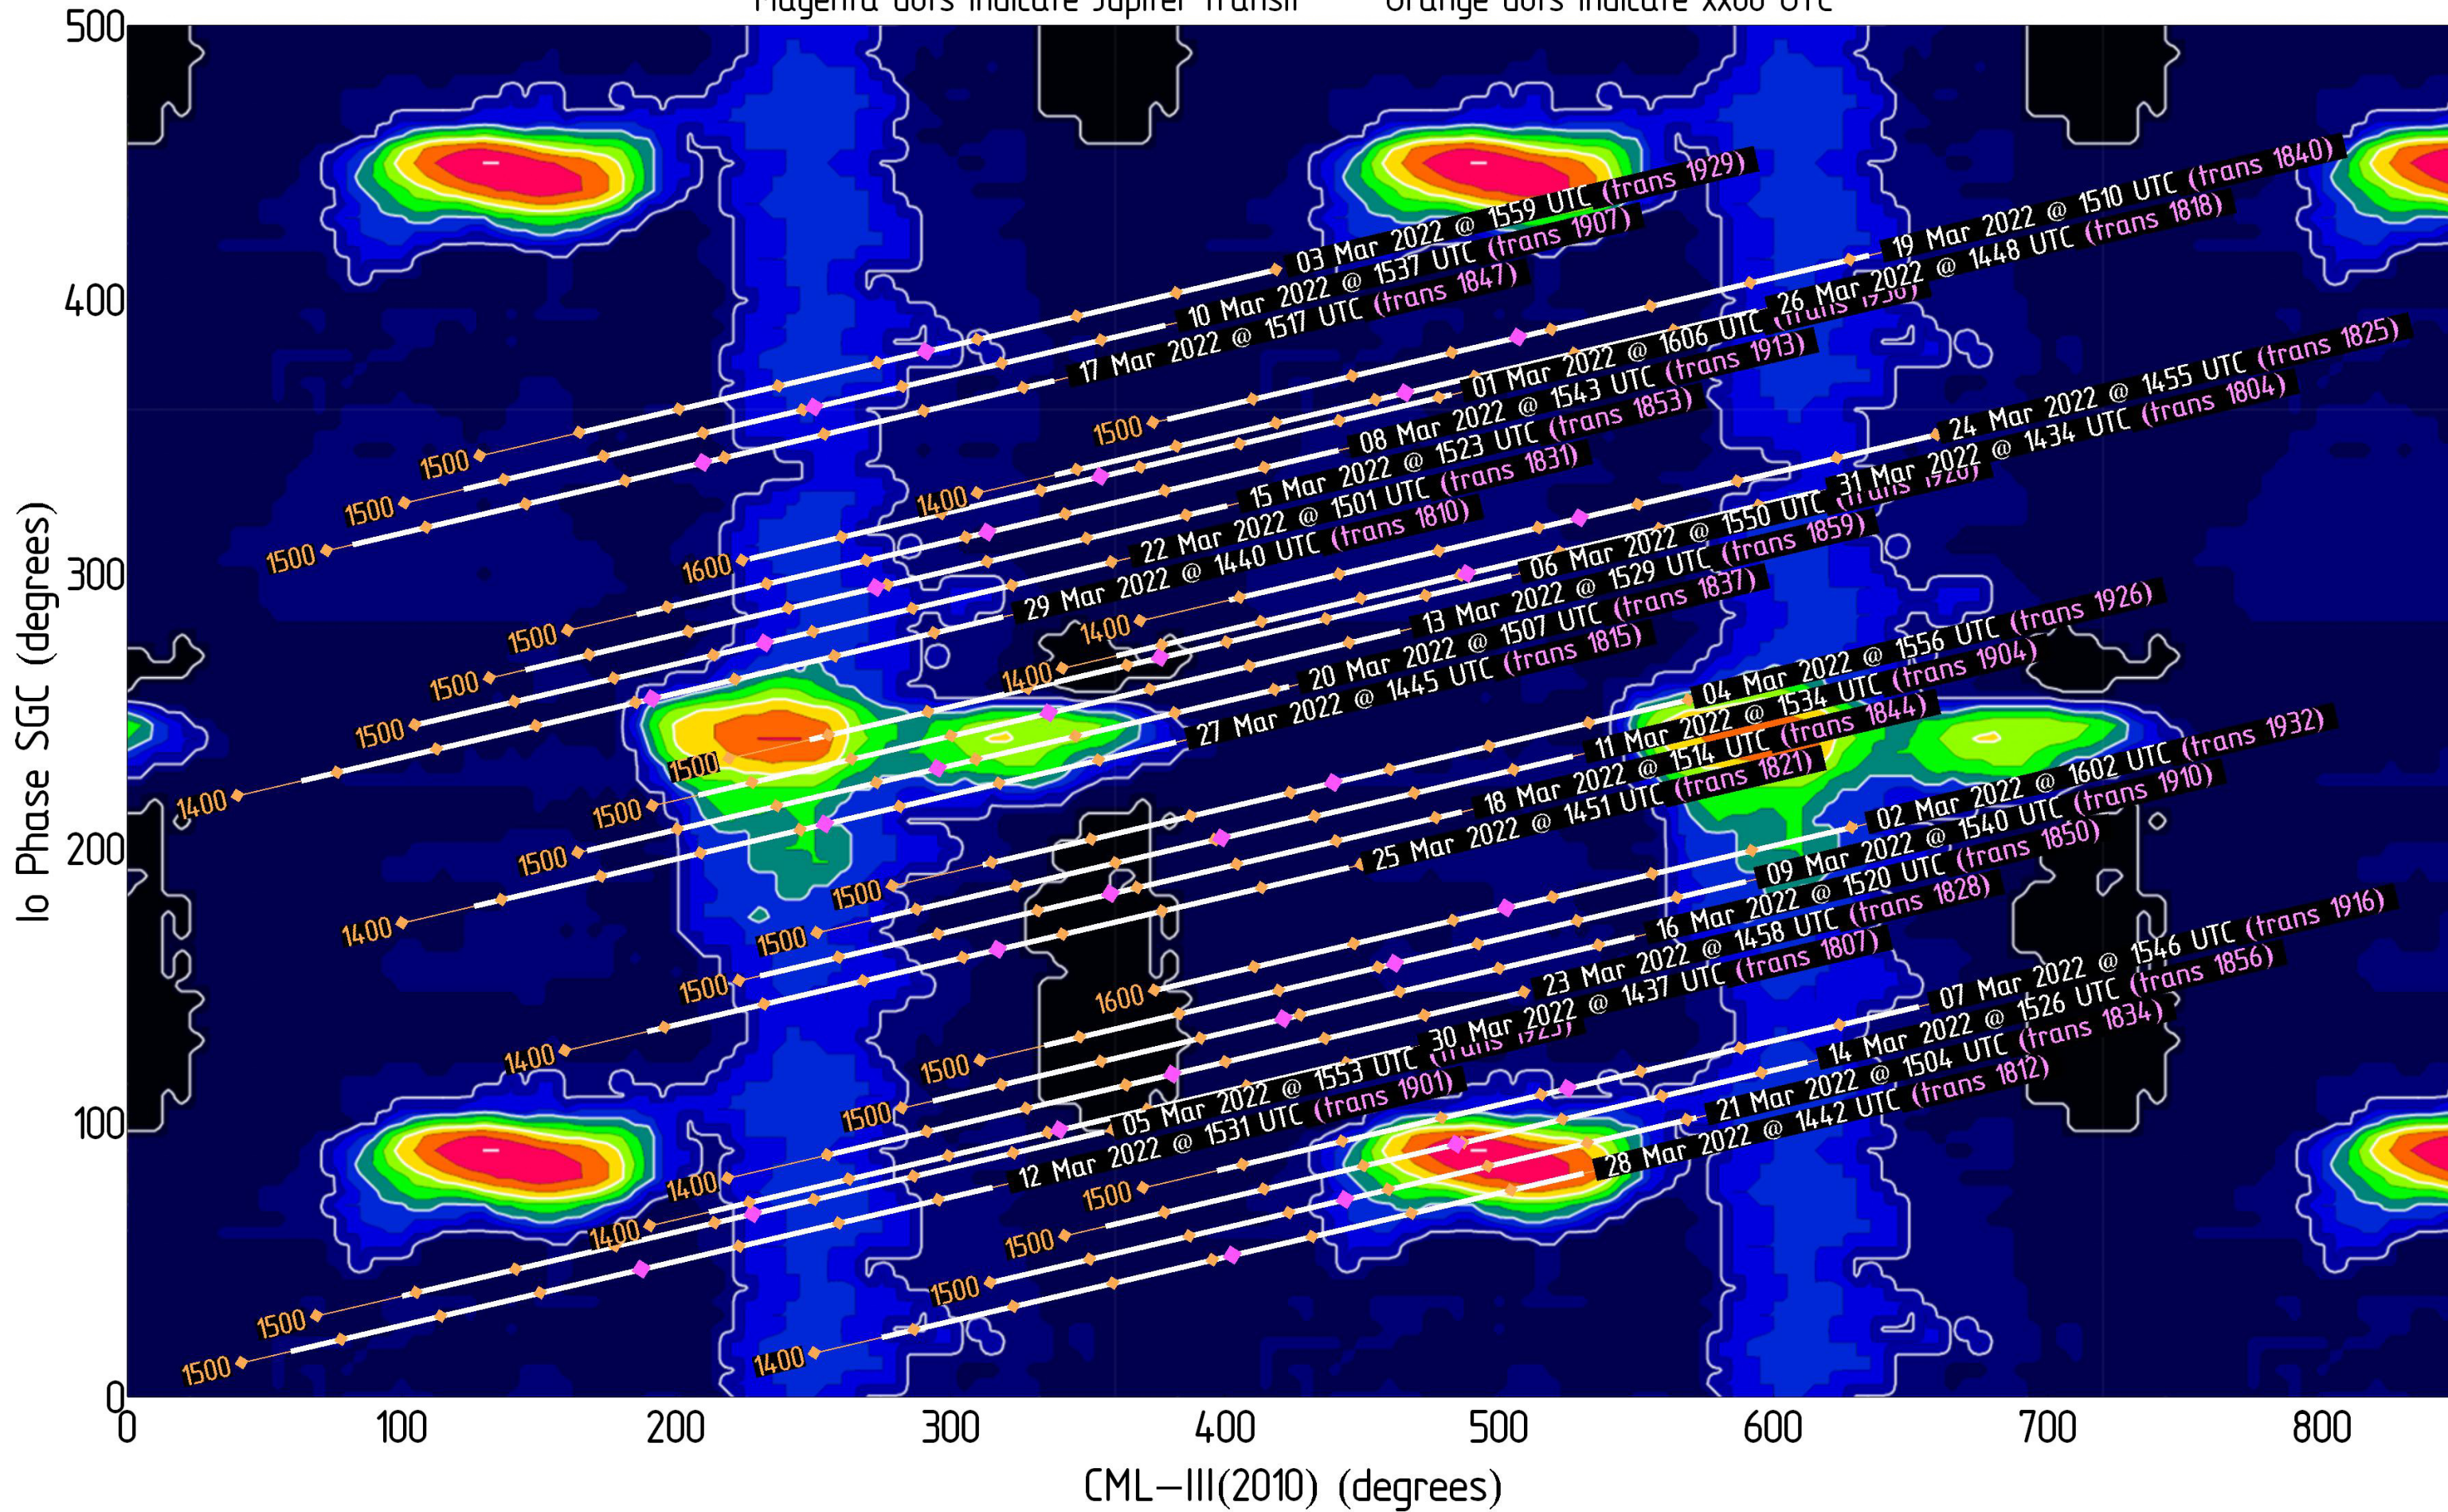

Magenta dots indicate Jupiter transit Orange dots indicate xx00 UTC

Jupiter Availability Plot for February 2022

Ephemerides for LWA1, New Mexico, 34°04' N, 107°38' W

Tracks show ± 3.5 hours from Jupiter transit – Times & dates indicate the beginning of each track (i.e., 3.5 hours prior to Jupiter transit)

Magenta dots indicate Jupiter transit Orange dots indicate xx00 UTC

Jupiter Availability Plot for March 2022

Ephemerides for LWA1, New Mexico, 34°04' N, 107°38' W

Tracks show ± 3.5 hours from Jupiter transit – Times & dates indicate the beginning of each track (i.e., 3.5 hours prior to Jupiter transit)

Magenta dots indicate Jupiter transit Orange dots indicate xx00 UTC

Jupiter Availability Plot for May 2022

Ephemerides for LWA1, New Mexico, 34°04' N, 107°38' W

Tracks show ± 3.5 hours from Jupiter transit – Times & dates indicate the beginning of each track (i.e., 3.5 hours prior to Jupiter transit)

Magenta dots indicate Jupiter transit Orange dots indicate xx00 UTC

Jupiter Availability Plot for July 2022

Ephemerides for LWA1, New Mexico, 34°04' N, 107°38' W

Tracks show ± 3.5 hours from Jupiter transit – Times & dates indicate the beginning of each track (i.e., 3.5 hours prior to Jupiter transit)