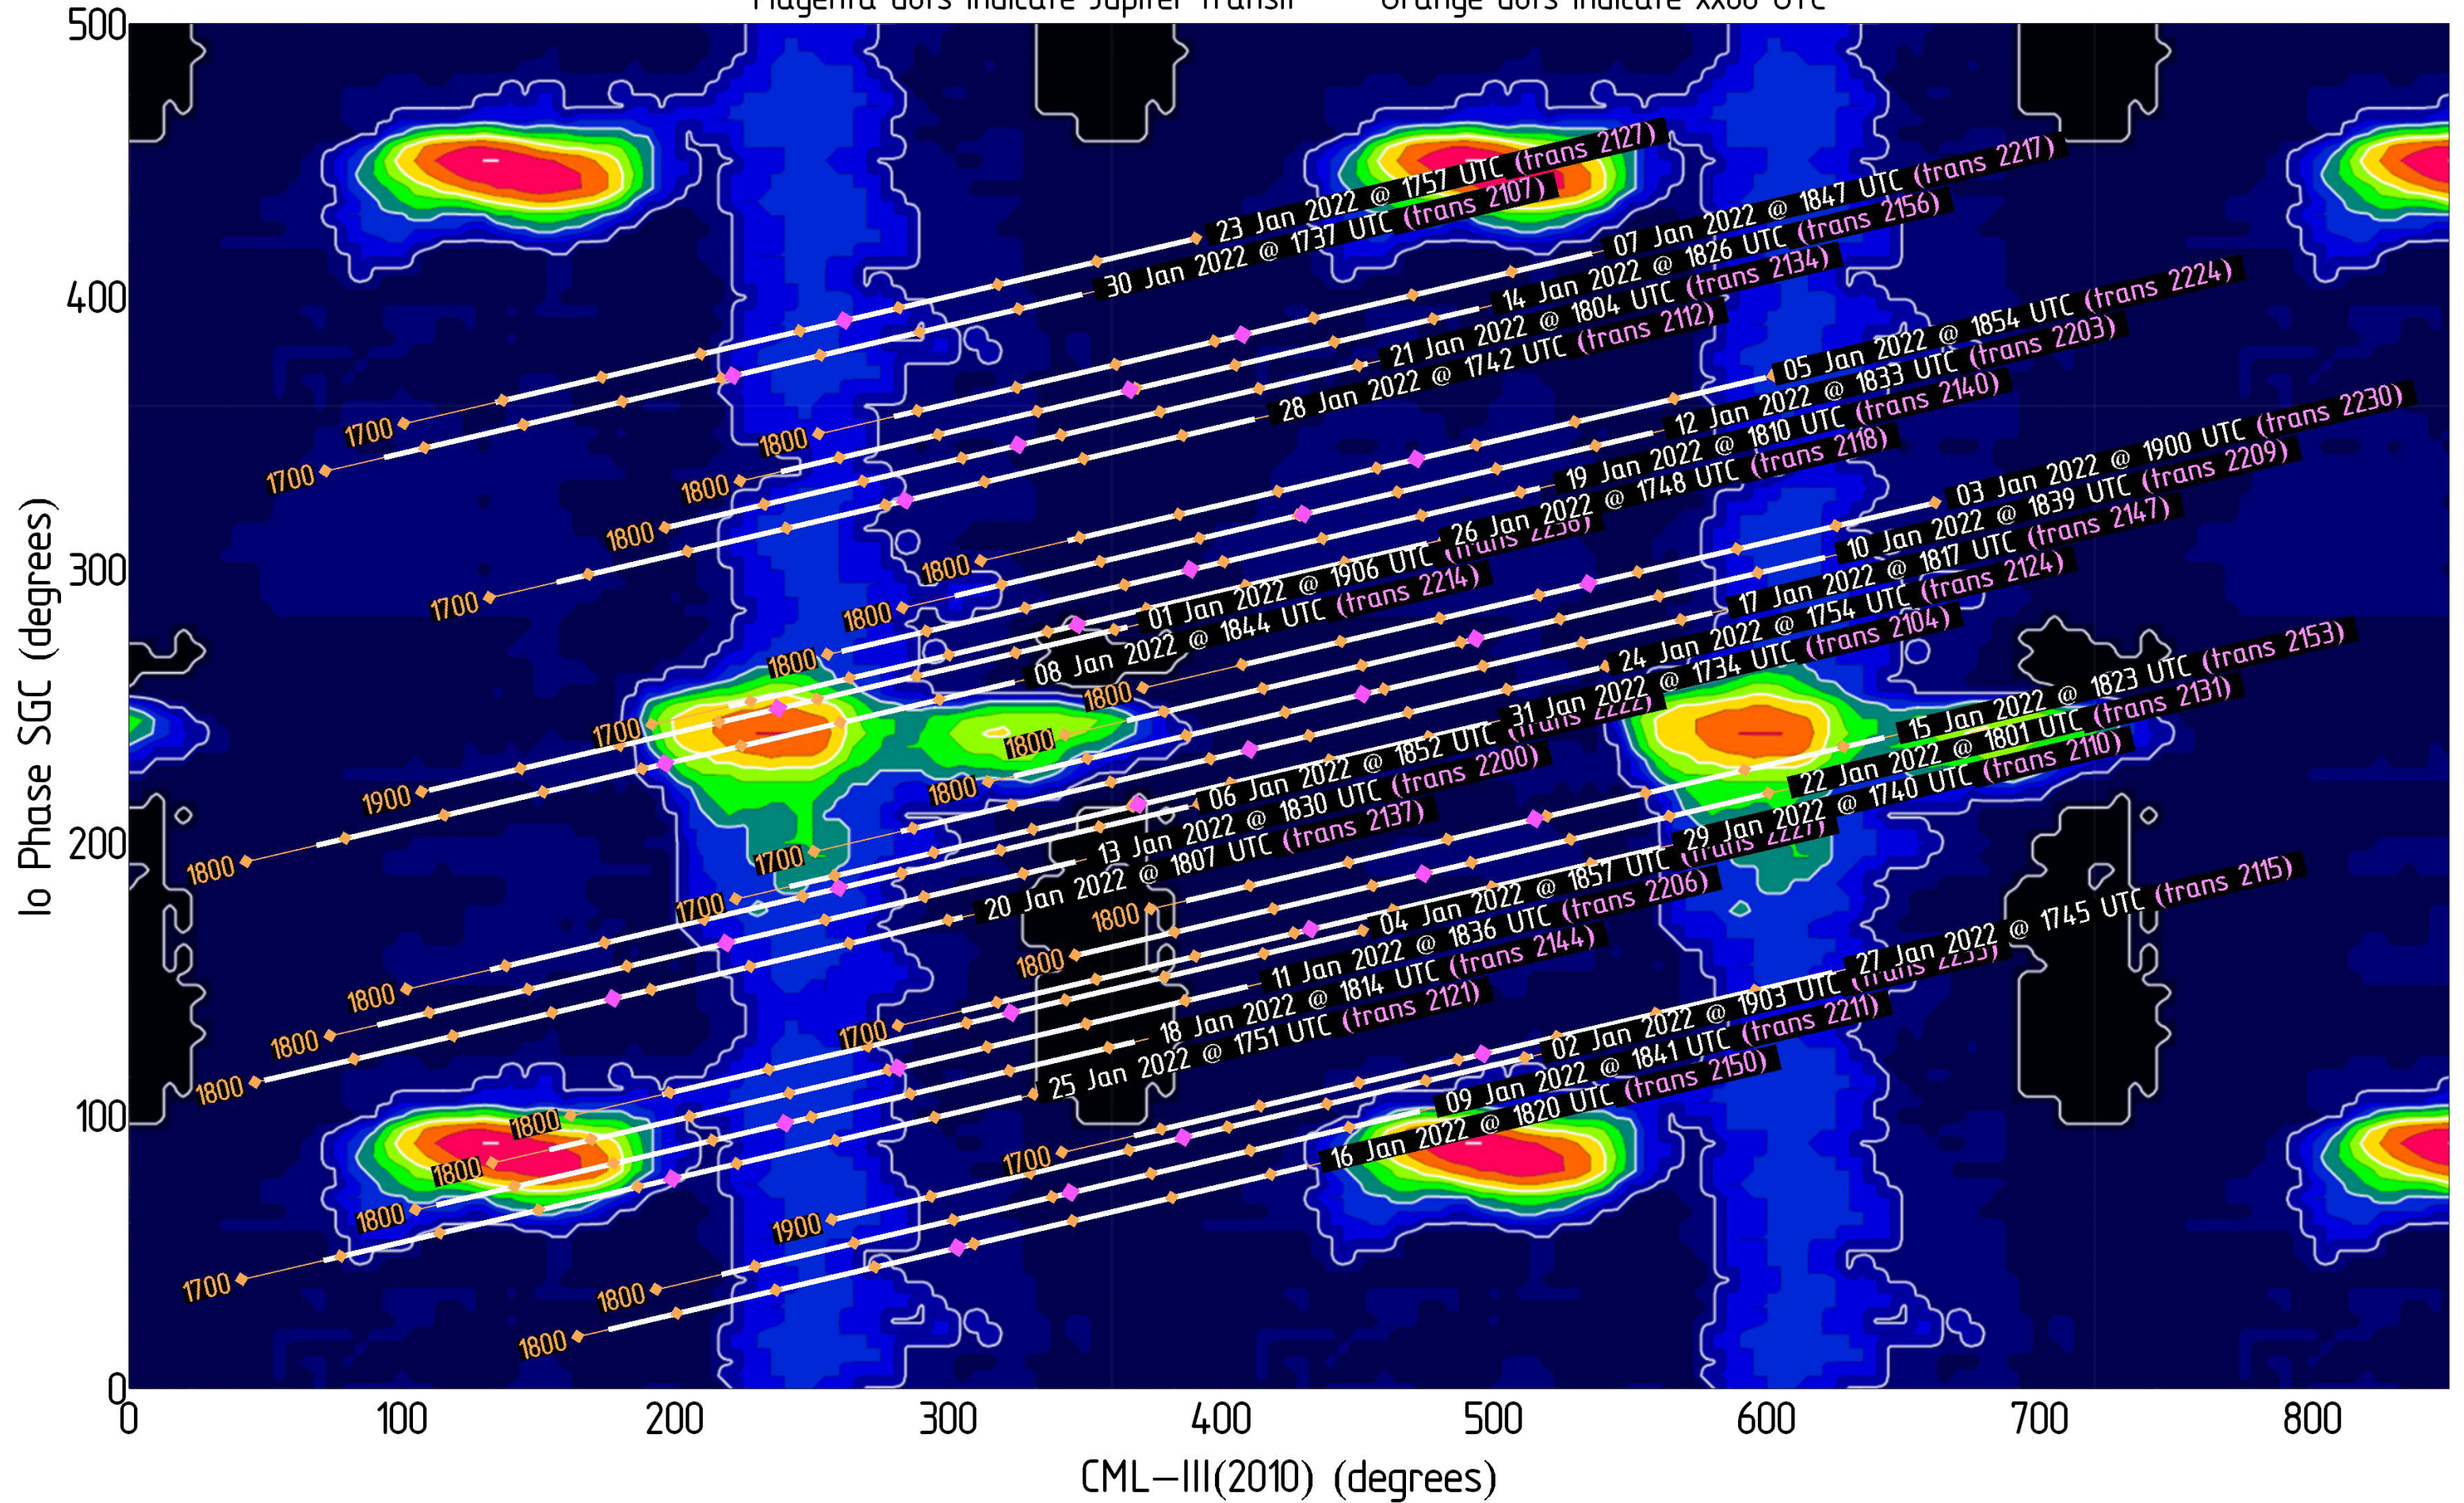

Jupiter Availability Plot for January 2022

Ephemerides for LWA1, New Mexico, 34°04' N, 107°38' W

Tracks show ± 3.5 hours from Jupiter transit – Times & dates indicate the beginning of each track (i.e., 3.5 hours prior to Jupiter transit)

Magenta dots indicate Jupiter transit Orange dots indicate xx00 UTC

Jupiter Availability Plot for February 2022

Ephemerides for LWA1, New Mexico, 34°04' N, 107°38' W

Tracks show ± 3.5 hours from Jupiter transit – Times & dates indicate the beginning of each track (i.e., 3.5 hours prior to Jupiter transit)

Magenta dots indicate Jupiter transit Orange dots indicate xx00 UTC

Jupiter Availability Plot for March 2022

Ephemerides for LWA1, New Mexico, 34°04' N, 107°38' W

Tracks show ± 3.5 hours from Jupiter transit – Times & dates indicate the beginning of each track (i.e., 3.5 hours prior to Jupiter transit)

Magenta dots indicate Jupiter transit Orange dots indicate xx00 UTC

Jupiter Availability Plot for May 2022

Ephemerides for LWA1, New Mexico, 34°04' N, 107°38' W

Tracks show ± 3.5 hours from Jupiter transit – Times & dates indicate the beginning of each track (i.e., 3.5 hours prior to Jupiter transit)