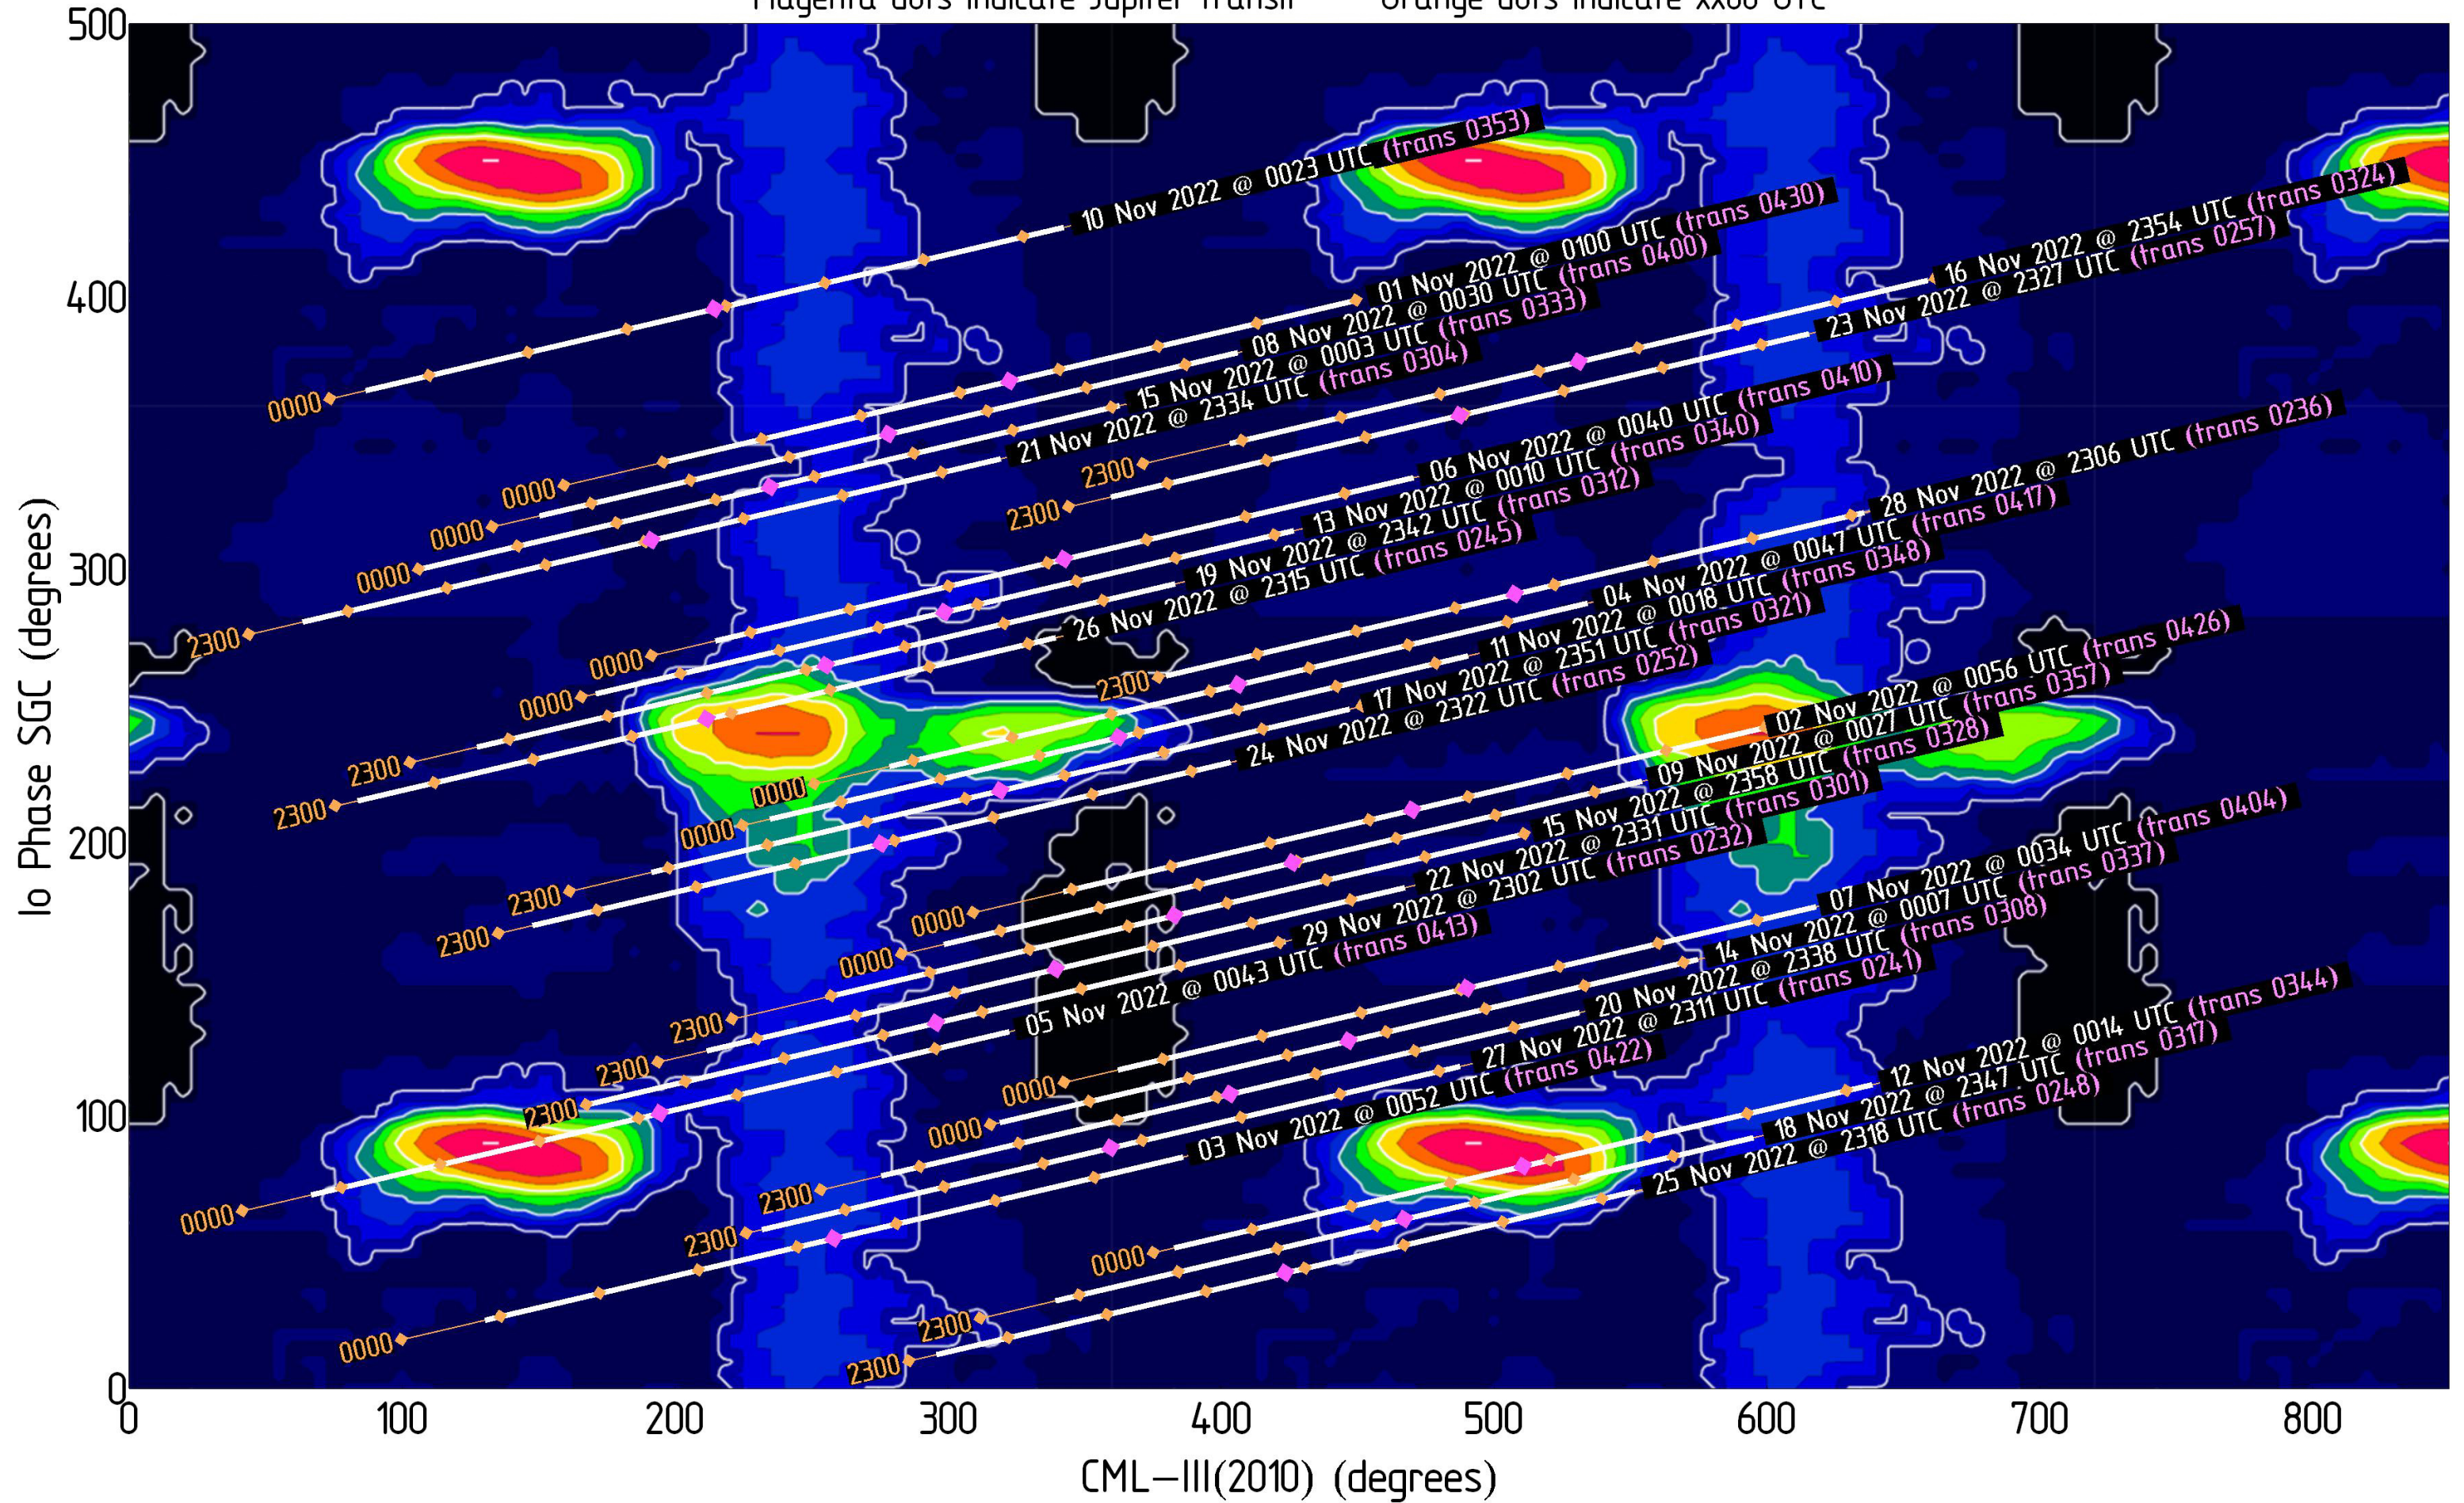

Magenta dots indicate Jupiter transit Orange dots indicate xx00 UTC

Jupiter Availability Plot for August 2022

Ephemerides for LWA1, New Mexico, 34°04' N, 107°38' W

Tracks show ± 3.5 hours from Jupiter transit – Times & dates indicate the beginning of each track (i.e., 3.5 hours prior to Jupiter transit)

Magenta dots indicate Jupiter transit Orange dots indicate xx00 UTC

Jupiter Availability Plot for October 2022

Ephemerides for LWA1, New Mexico, 34°04' N, 107°38' W

Tracks show ± 3.5 hours from Jupiter transit – Times & dates indicate the beginning of each track (i.e., 3.5 hours prior to Jupiter transit)

Magenta dots indicate Jupiter transit Orange dots indicate xx00 UTC

Jupiter Availability Plot for November 2022

Ephemerides for LWA1, New Mexico, 34°04' N, 107°38' W

Tracks show ± 3.5 hours from Jupiter transit – Times & dates indicate the beginning of each track (i.e., 3.5 hours prior to Jupiter transit)
Magenta dots indicate Jupiter transit Orange dots indicate xx00 UTC

Jupiter Availability Plot for December 2022

Ephemerides for LWA1, New Mexico, 34°04' N, 107°38' W

Tracks show ± 3.5 hours from Jupiter transit – Times & dates indicate the beginning of each track (i.e., 3.5 hours prior to Jupiter transit)
Magenta dots indicate Jupiter transit Orange dots indicate xx00 UTC