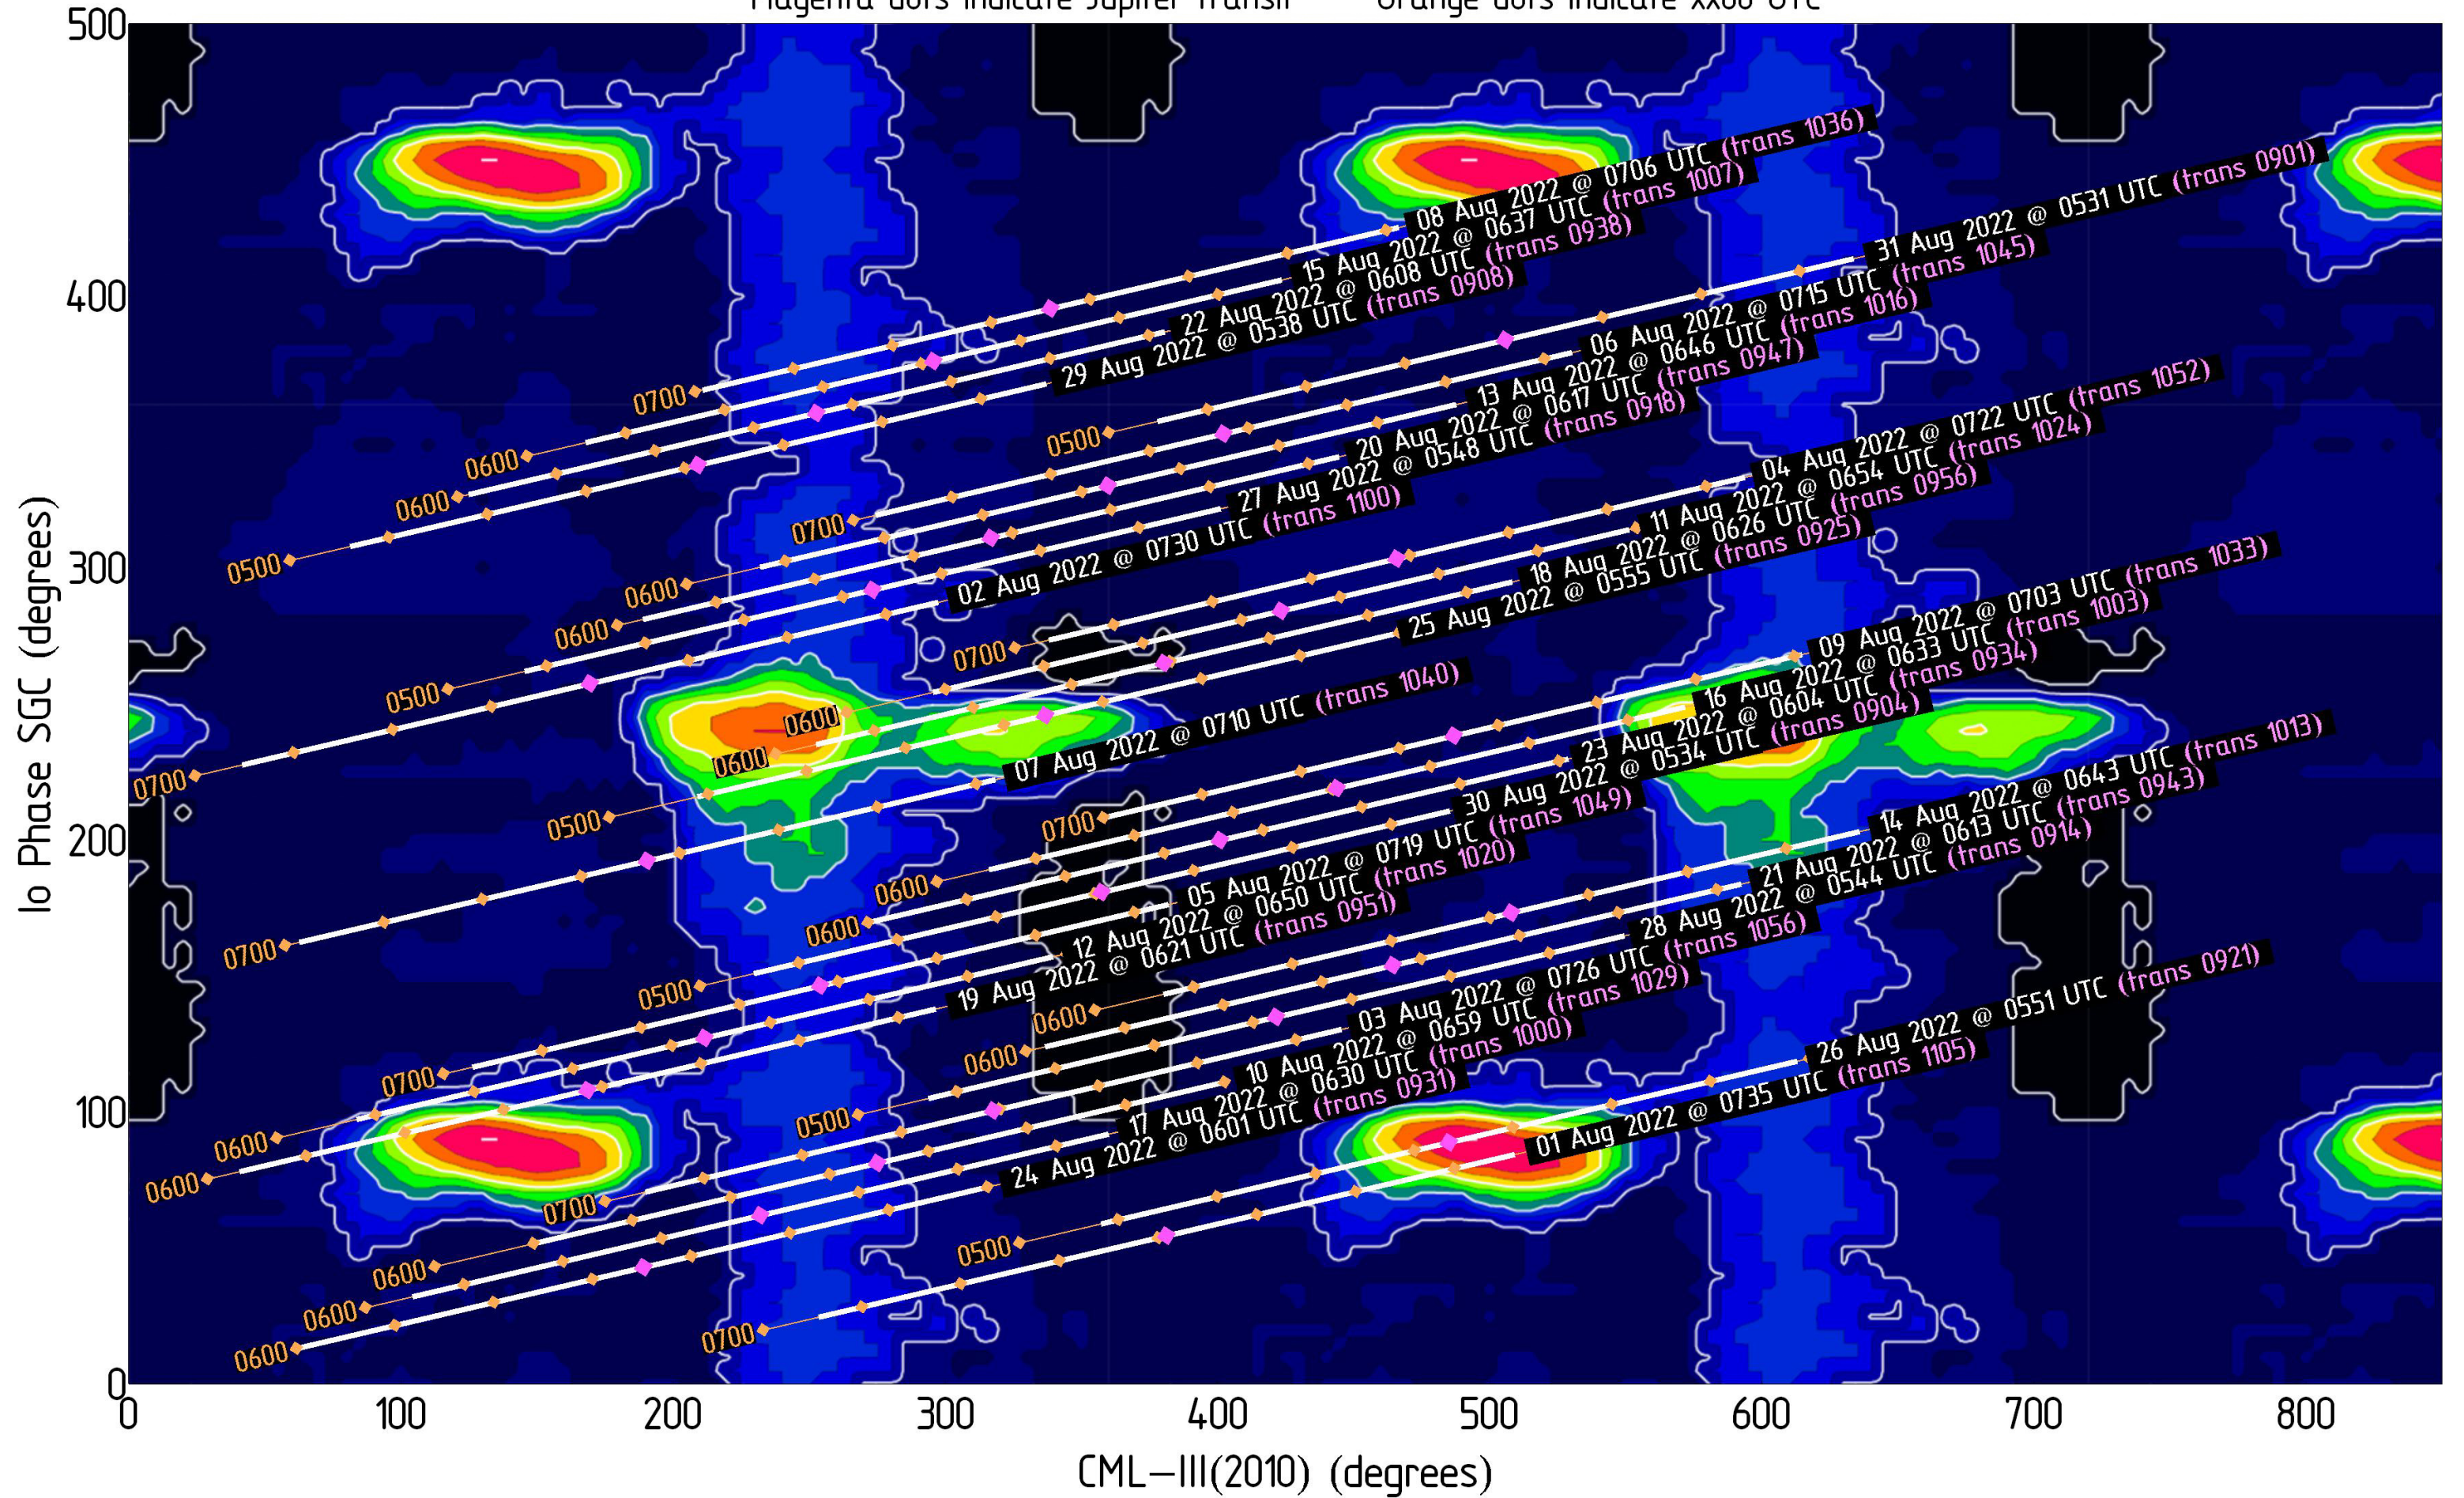

Magenta dots indicate Jupiter transit Orange dots indicate xx00 UTC

Jupiter Availability Plot for July 2022

Ephemerides for LWA1, New Mexico, 34°04' N, 107°38' W

Tracks show ± 3.5 hours from Jupiter transit – Times & dates indicate the beginning of each track (i.e., 3.5 hours prior to Jupiter transit)

Magenta dots indicate Jupiter transit Orange dots indicate xx00 UTC

Jupiter Availability Plot for August 2022

Ephemerides for LWA1, New Mexico, 34°04' N, 107°38' W

Tracks show ± 3.5 hours from Jupiter transit – Times & dates indicate the beginning of each track (i.e., 3.5 hours prior to Jupiter transit)

Magenta dots indicate Jupiter transit Orange dots indicate xx00 UTC

Jupiter Availability Plot for October 2022

Ephemerides for LWA1, New Mexico, 34°04' N, 107°38' W

Tracks show ± 3.5 hours from Jupiter transit – Times & dates indicate the beginning of each track (i.e., 3.5 hours prior to Jupiter transit)

Magenta dots indicate Jupiter transit Orange dots indicate xx00 UTC

Jupiter Availability Plot for November 2022

Ephemerides for LWA1, New Mexico, 34°04' N, 107°38' W

Tracks show ± 3.5 hours from Jupiter transit – Times & dates indicate the beginning of each track (i.e., 3.5 hours prior to Jupiter transit)
Magenta dots indicate Jupiter transit Orange dots indicate xx00 UTC