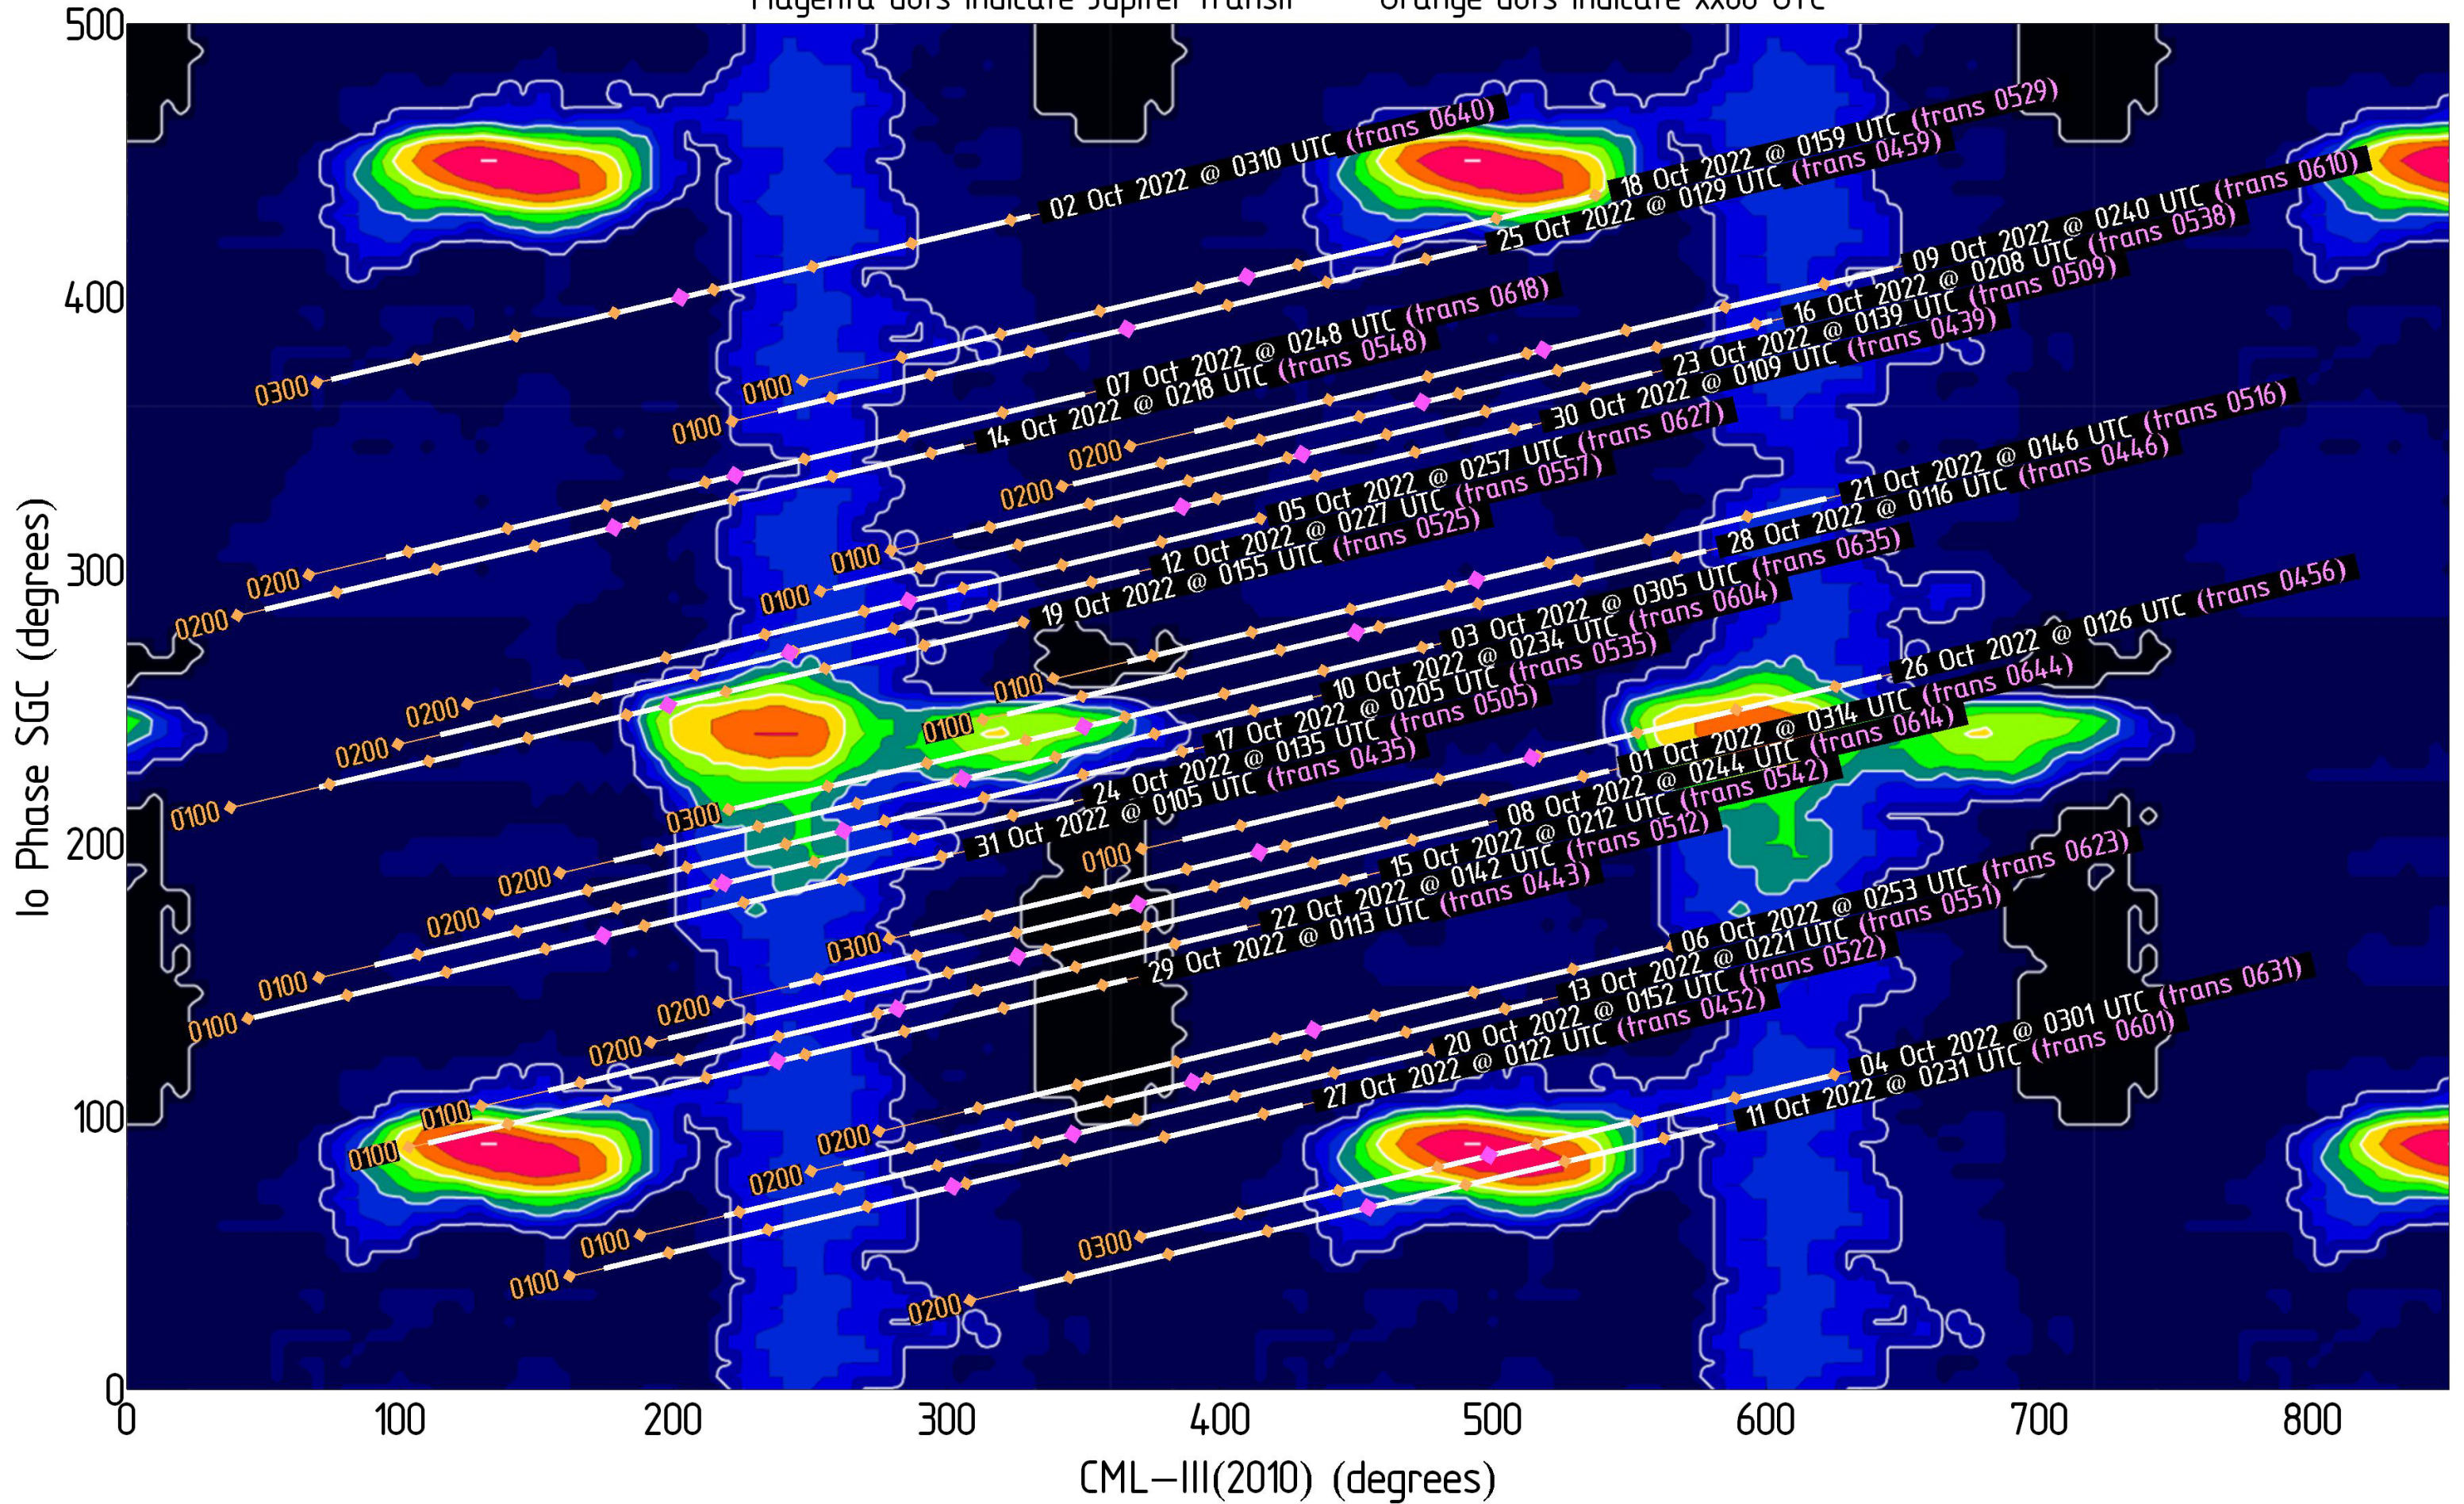

Magenta dots indicate Jupiter transit Orange dots indicate xx00 UTC

Jupiter Availability Plot for August 2022

Ephemerides for LWA1, New Mexico, 34°04' N, 107°38' W

Tracks show ± 3.5 hours from Jupiter transit – Times & dates indicate the beginning of each track (i.e., 3.5 hours prior to Jupiter transit)

Magenta dots indicate Jupiter transit Orange dots indicate xx00 UTC

Jupiter Availability Plot for October 2022

Ephemerides for LWA1, New Mexico, 34°04' N, 107°38' W

Tracks show ± 3.5 hours from Jupiter transit – Times & dates indicate the beginning of each track (i.e., 3.5 hours prior to Jupiter transit)

Magenta dots indicate Jupiter transit Orange dots indicate xx00 UTC

Jupiter Availability Plot for November 2022

Ephemerides for LWA1, New Mexico, 34°04' N, 107°38' W

Tracks show ± 3.5 hours from Jupiter transit – Times & dates indicate the beginning of each track (i.e., 3.5 hours prior to Jupiter transit)
Magenta dots indicate Jupiter transit Orange dots indicate xx00 UTC

Jupiter Availability Plot for December 2022

Ephemerides for LWA1, New Mexico, 34°04' N, 107°38' W

Tracks show ± 3.5 hours from Jupiter transit – Times & dates indicate the beginning of each track (i.e., 3.5 hours prior to Jupiter transit)
Magenta dots indicate Jupiter transit Orange dots indicate xx00 UTC