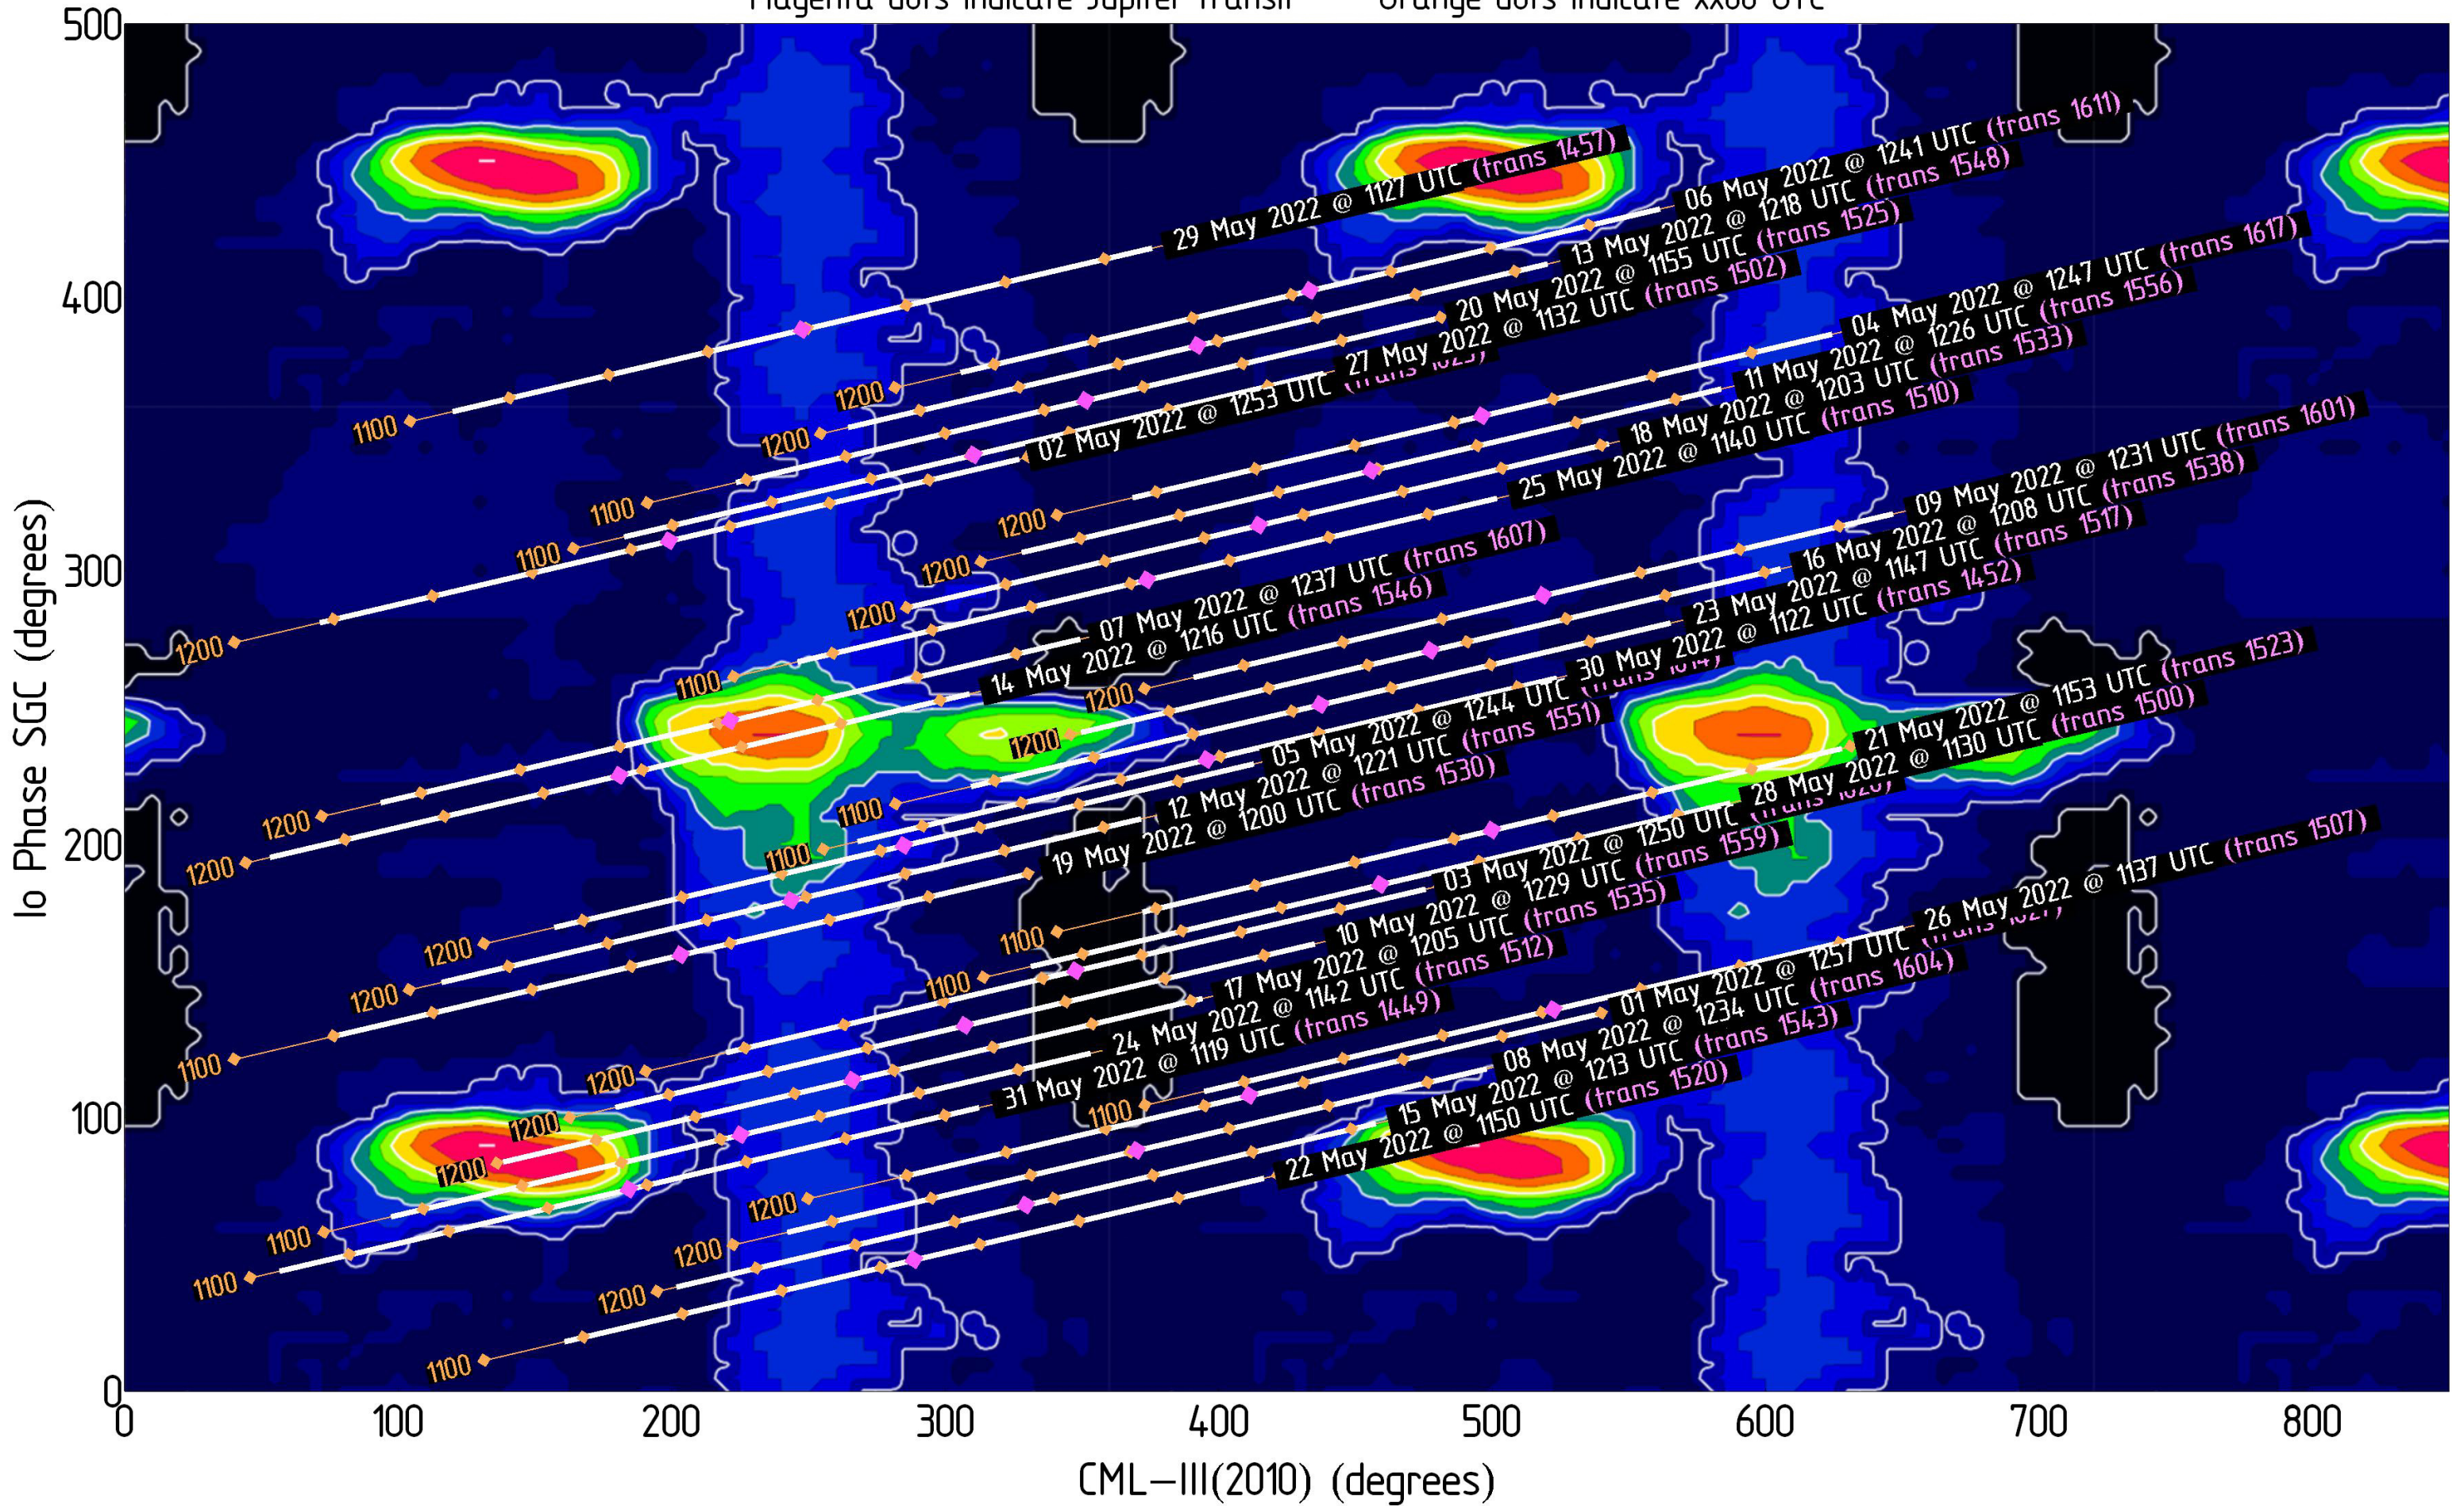

Magenta dots indicate Jupiter transit Orange dots indicate xx00 UTC

Jupiter Availability Plot for March 2022

Ephemerides for LWA1, New Mexico, 34°04' N, 107°38' W

Tracks show ± 3.5 hours from Jupiter transit – Times & dates indicate the beginning of each track (i.e., 3.5 hours prior to Jupiter transit)

Magenta dots indicate Jupiter transit Orange dots indicate xx00 UTC

Jupiter Availability Plot for May 2022

Ephemerides for LWA1, New Mexico, 34°04' N, 107°38' W

Tracks show ± 3.5 hours from Jupiter transit – Times & dates indicate the beginning of each track (i.e., 3.5 hours prior to Jupiter transit)

Magenta dots indicate Jupiter transit Orange dots indicate xx00 UTC

Jupiter Availability Plot for July 2022

Ephemerides for LWA1, New Mexico, 34°04' N, 107°38' W

Tracks show ± 3.5 hours from Jupiter transit – Times & dates indicate the beginning of each track (i.e., 3.5 hours prior to Jupiter transit)

Magenta dots indicate Jupiter transit Orange dots indicate xx00 UTC

Jupiter Availability Plot for August 2022

Ephemerides for LWA1, New Mexico, 34°04' N, 107°38' W

Tracks show ± 3.5 hours from Jupiter transit – Times & dates indicate the beginning of each track (i.e., 3.5 hours prior to Jupiter transit)