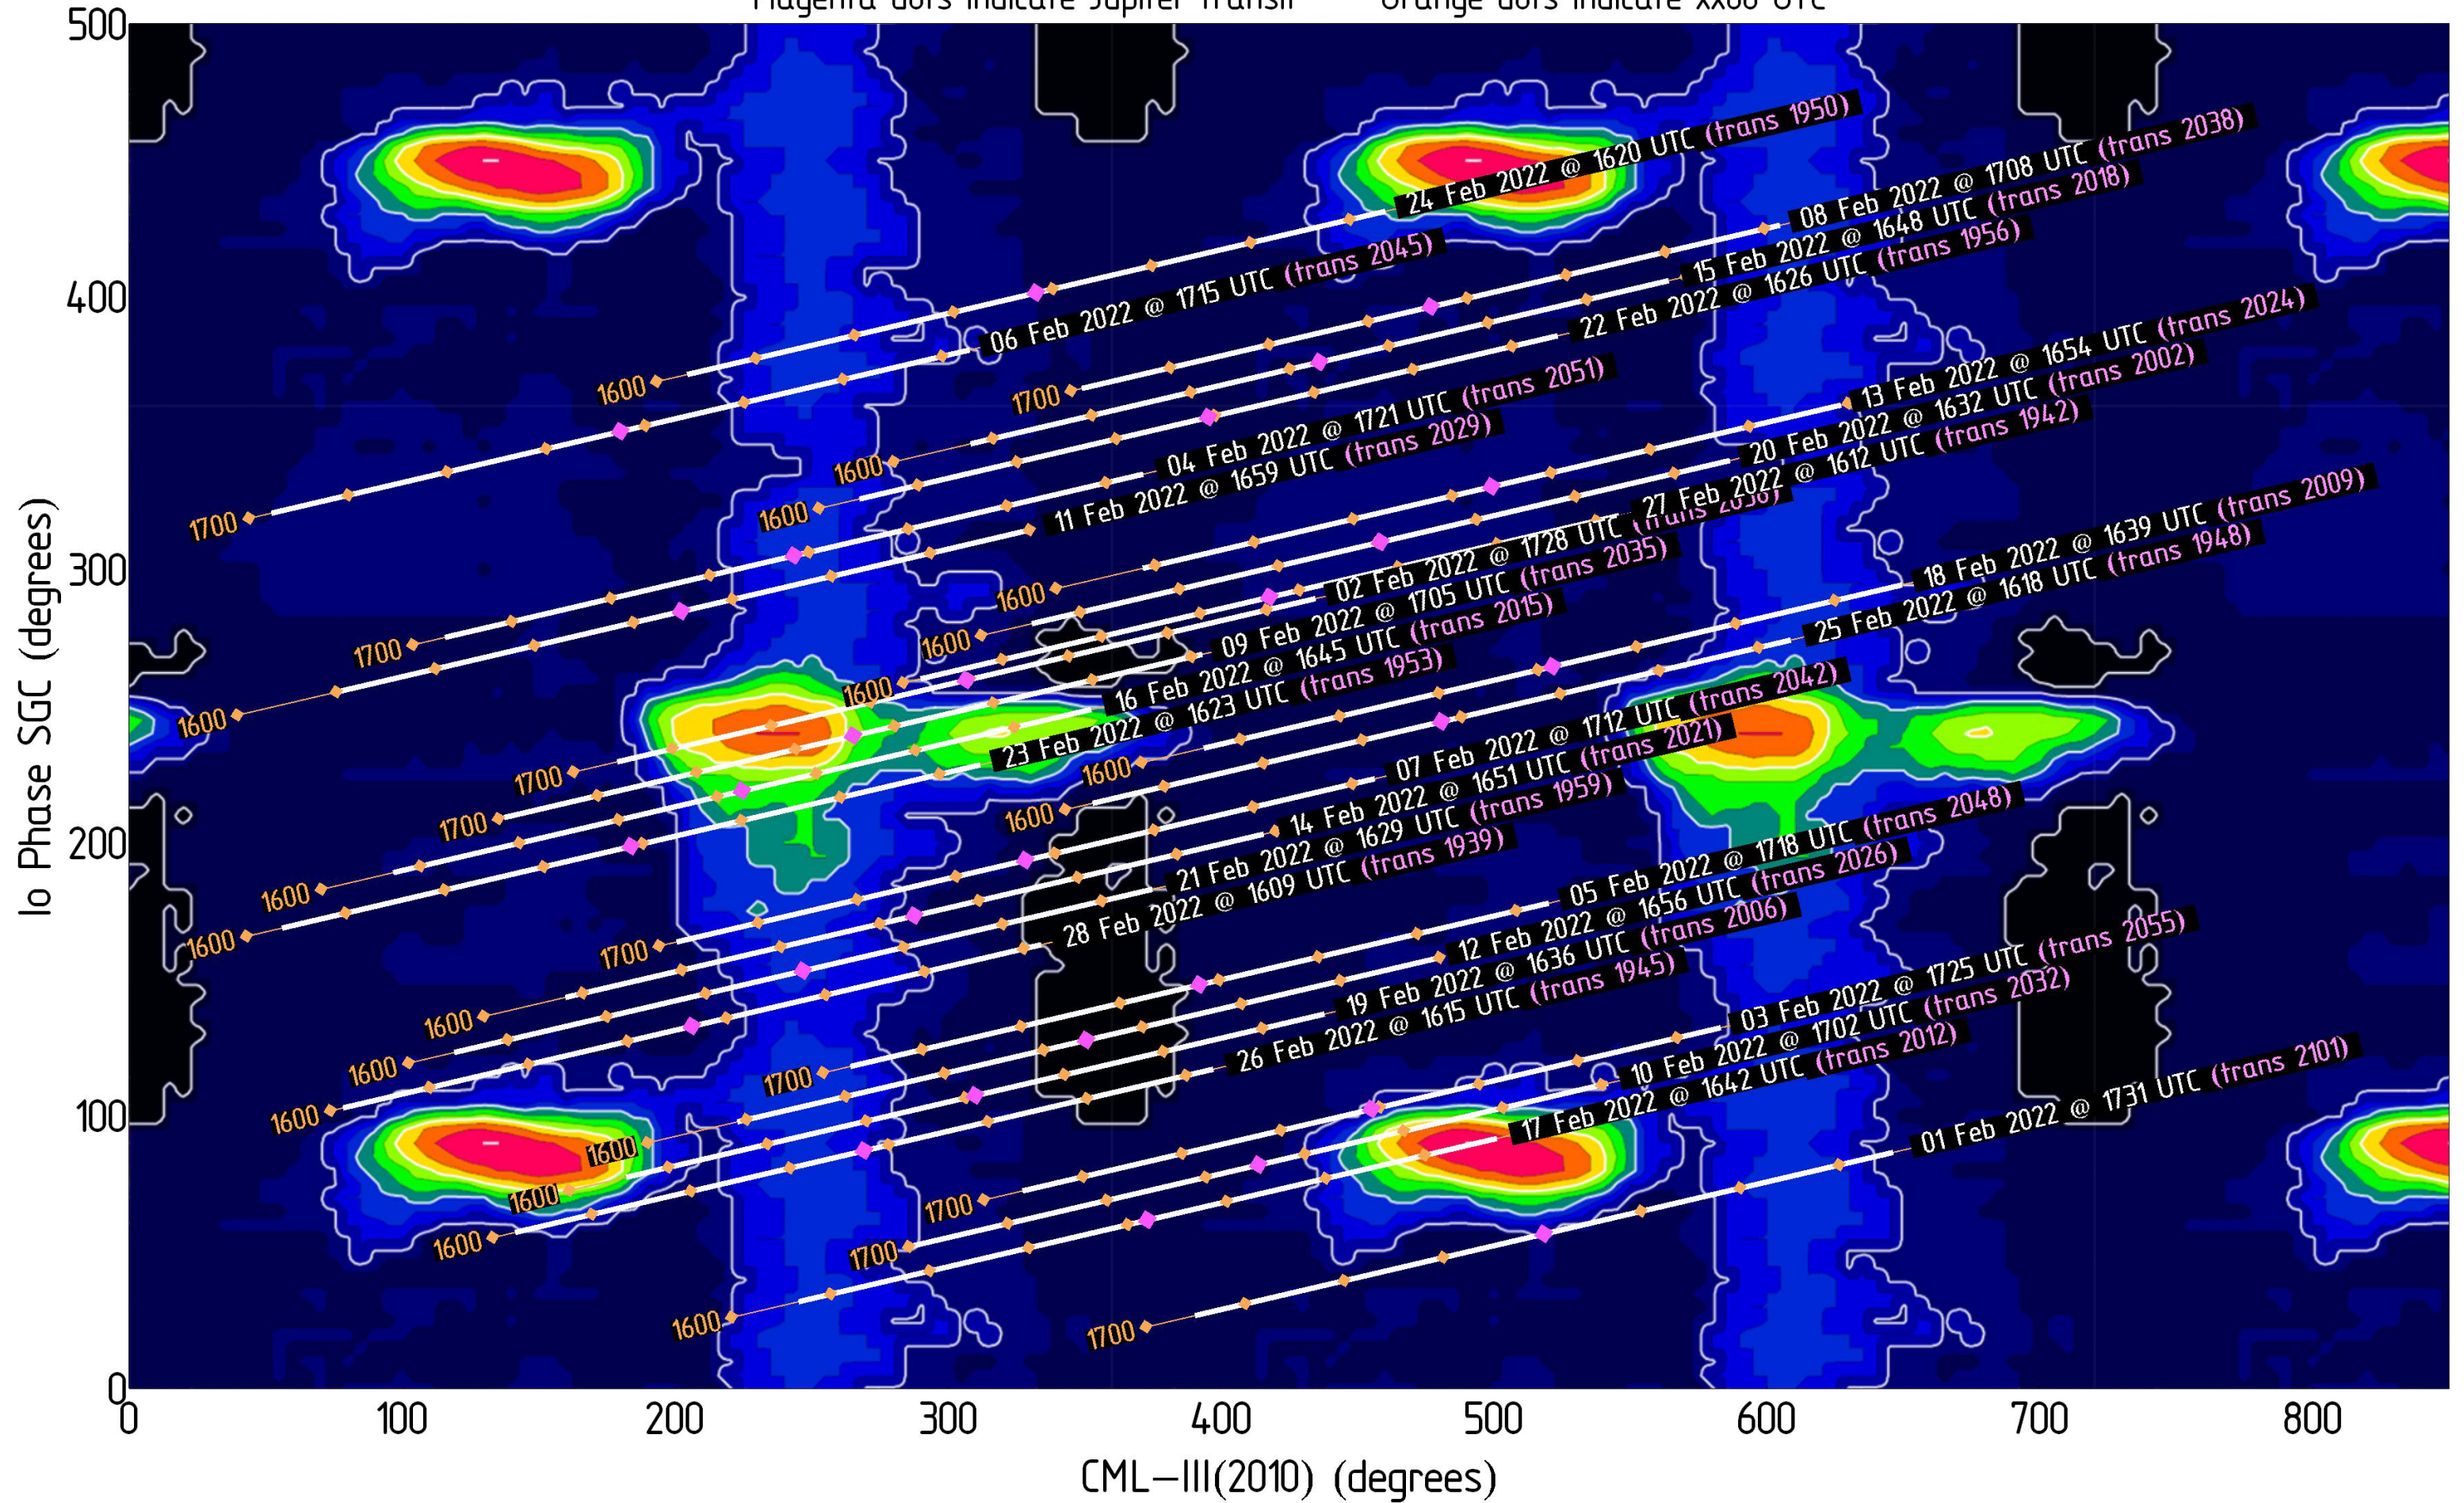

Jupiter Availability Plot for January 2022

Ephemerides for LWA1, New Mexico, 34°04' N, 107°38' W

Tracks show ± 3.5 hours from Jupiter transit – Times & dates indicate the beginning of each track (i.e., 3.5 hours prior to Jupiter transit)

Magenta dots indicate Jupiter transit Orange dots indicate xx00 UTC

Jupiter Availability Plot for February 2022

Ephemerides for LWA1, New Mexico, 34°04' N, 107°38' W

Tracks show ± 3.5 hours from Jupiter transit – Times & dates indicate the beginning of each track (i.e., 3.5 hours prior to Jupiter transit)

Magenta dots indicate Jupiter transit Orange dots indicate xx00 UTC

Jupiter Availability Plot for March 2022

Ephemerides for LWA1, New Mexico, 34°04' N, 107°38' W

Tracks show ± 3.5 hours from Jupiter transit – Times & dates indicate the beginning of each track (i.e., 3.5 hours prior to Jupiter transit)

Magenta dots indicate Jupiter transit Orange dots indicate xx00 UTC

Jupiter Availability Plot for May 2022

Ephemerides for LWA1, New Mexico, 34°04' N, 107°38' W

Tracks show ± 3.5 hours from Jupiter transit – Times & dates indicate the beginning of each track (i.e., 3.5 hours prior to Jupiter transit)