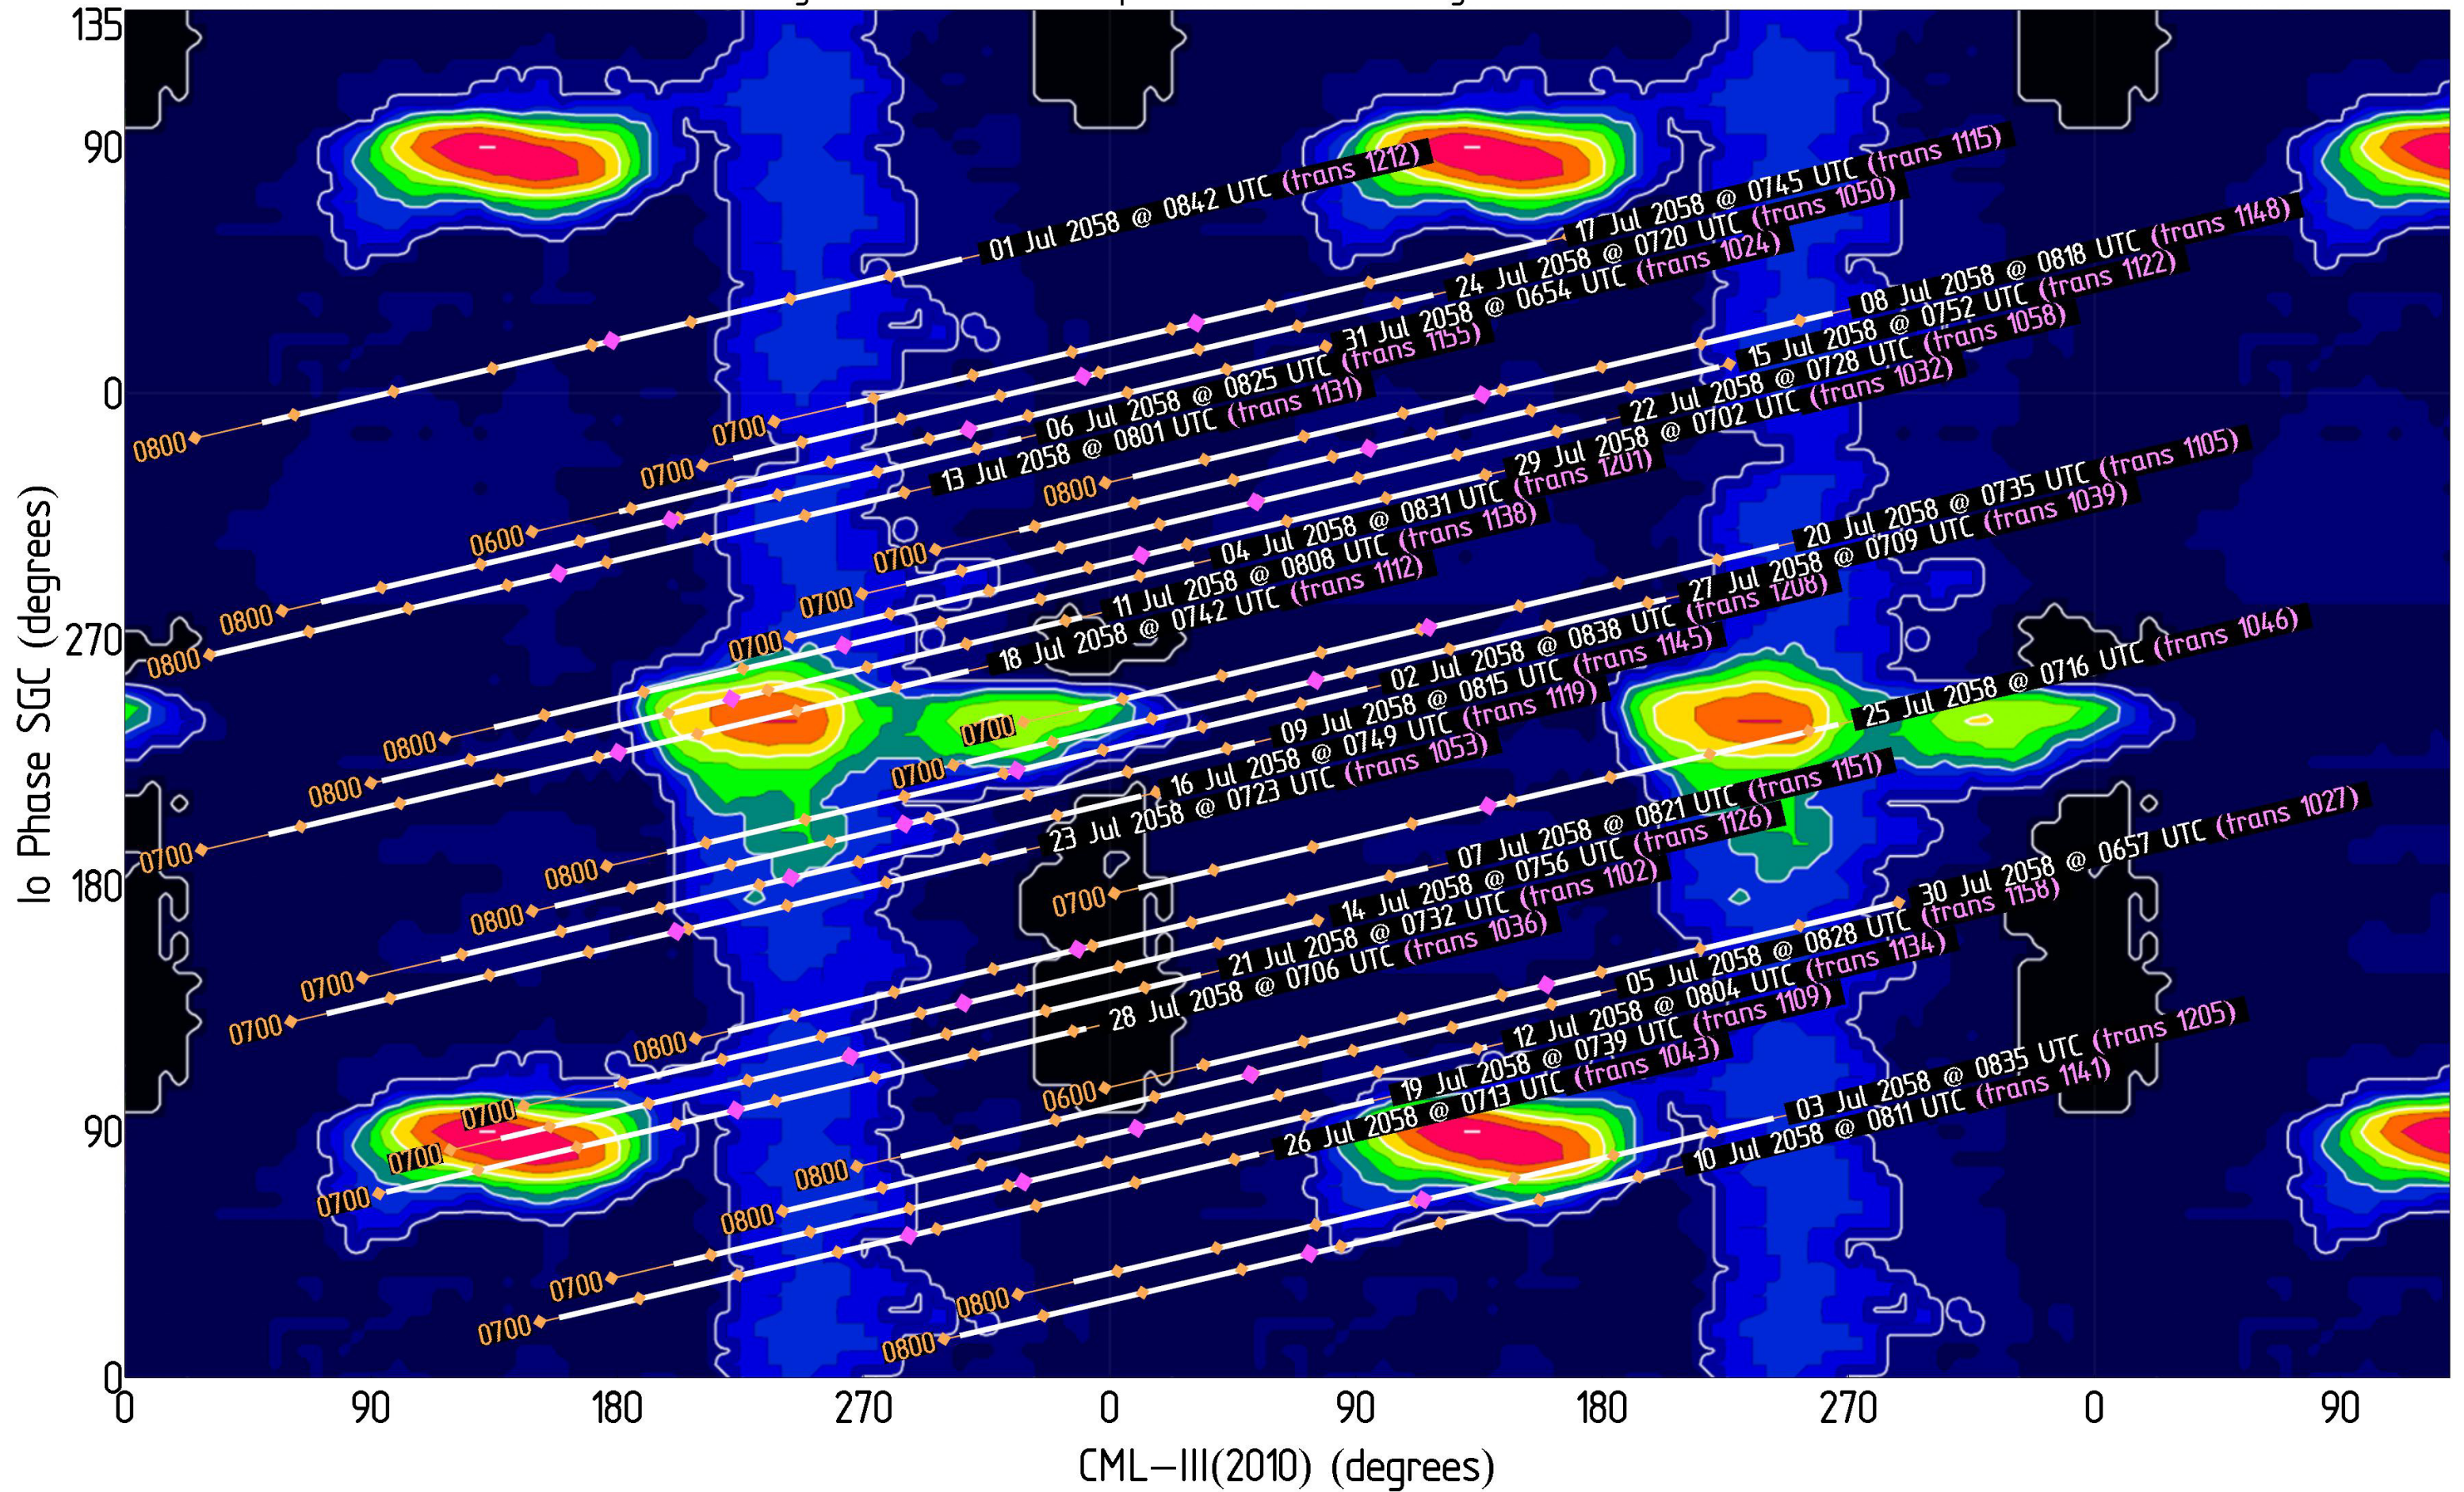

# Jupiter Availability Plot for June 2058

Ephemerides for AJ4CO Observatory, Florida, 29°50' N, 82°37' W

Tracks show  $\pm 3.5$  hours from Jupiter transit – Times & dates indicate the beginning of each track (i.e., 3.5 hours prior to Jupiter transit)

Magenta dots indicate Jupiter transit      Orange dots indicate xx00 UTC

# Jupiter Availability Plot for July 2058

Ephemerides for AJ4CO Observatory, Florida, 29°50' N, 82°37' W

Tracks show  $\pm 3.5$  hours from Jupiter transit – Times & dates indicate the beginning of each track (i.e., 3.5 hours prior to Jupiter transit)