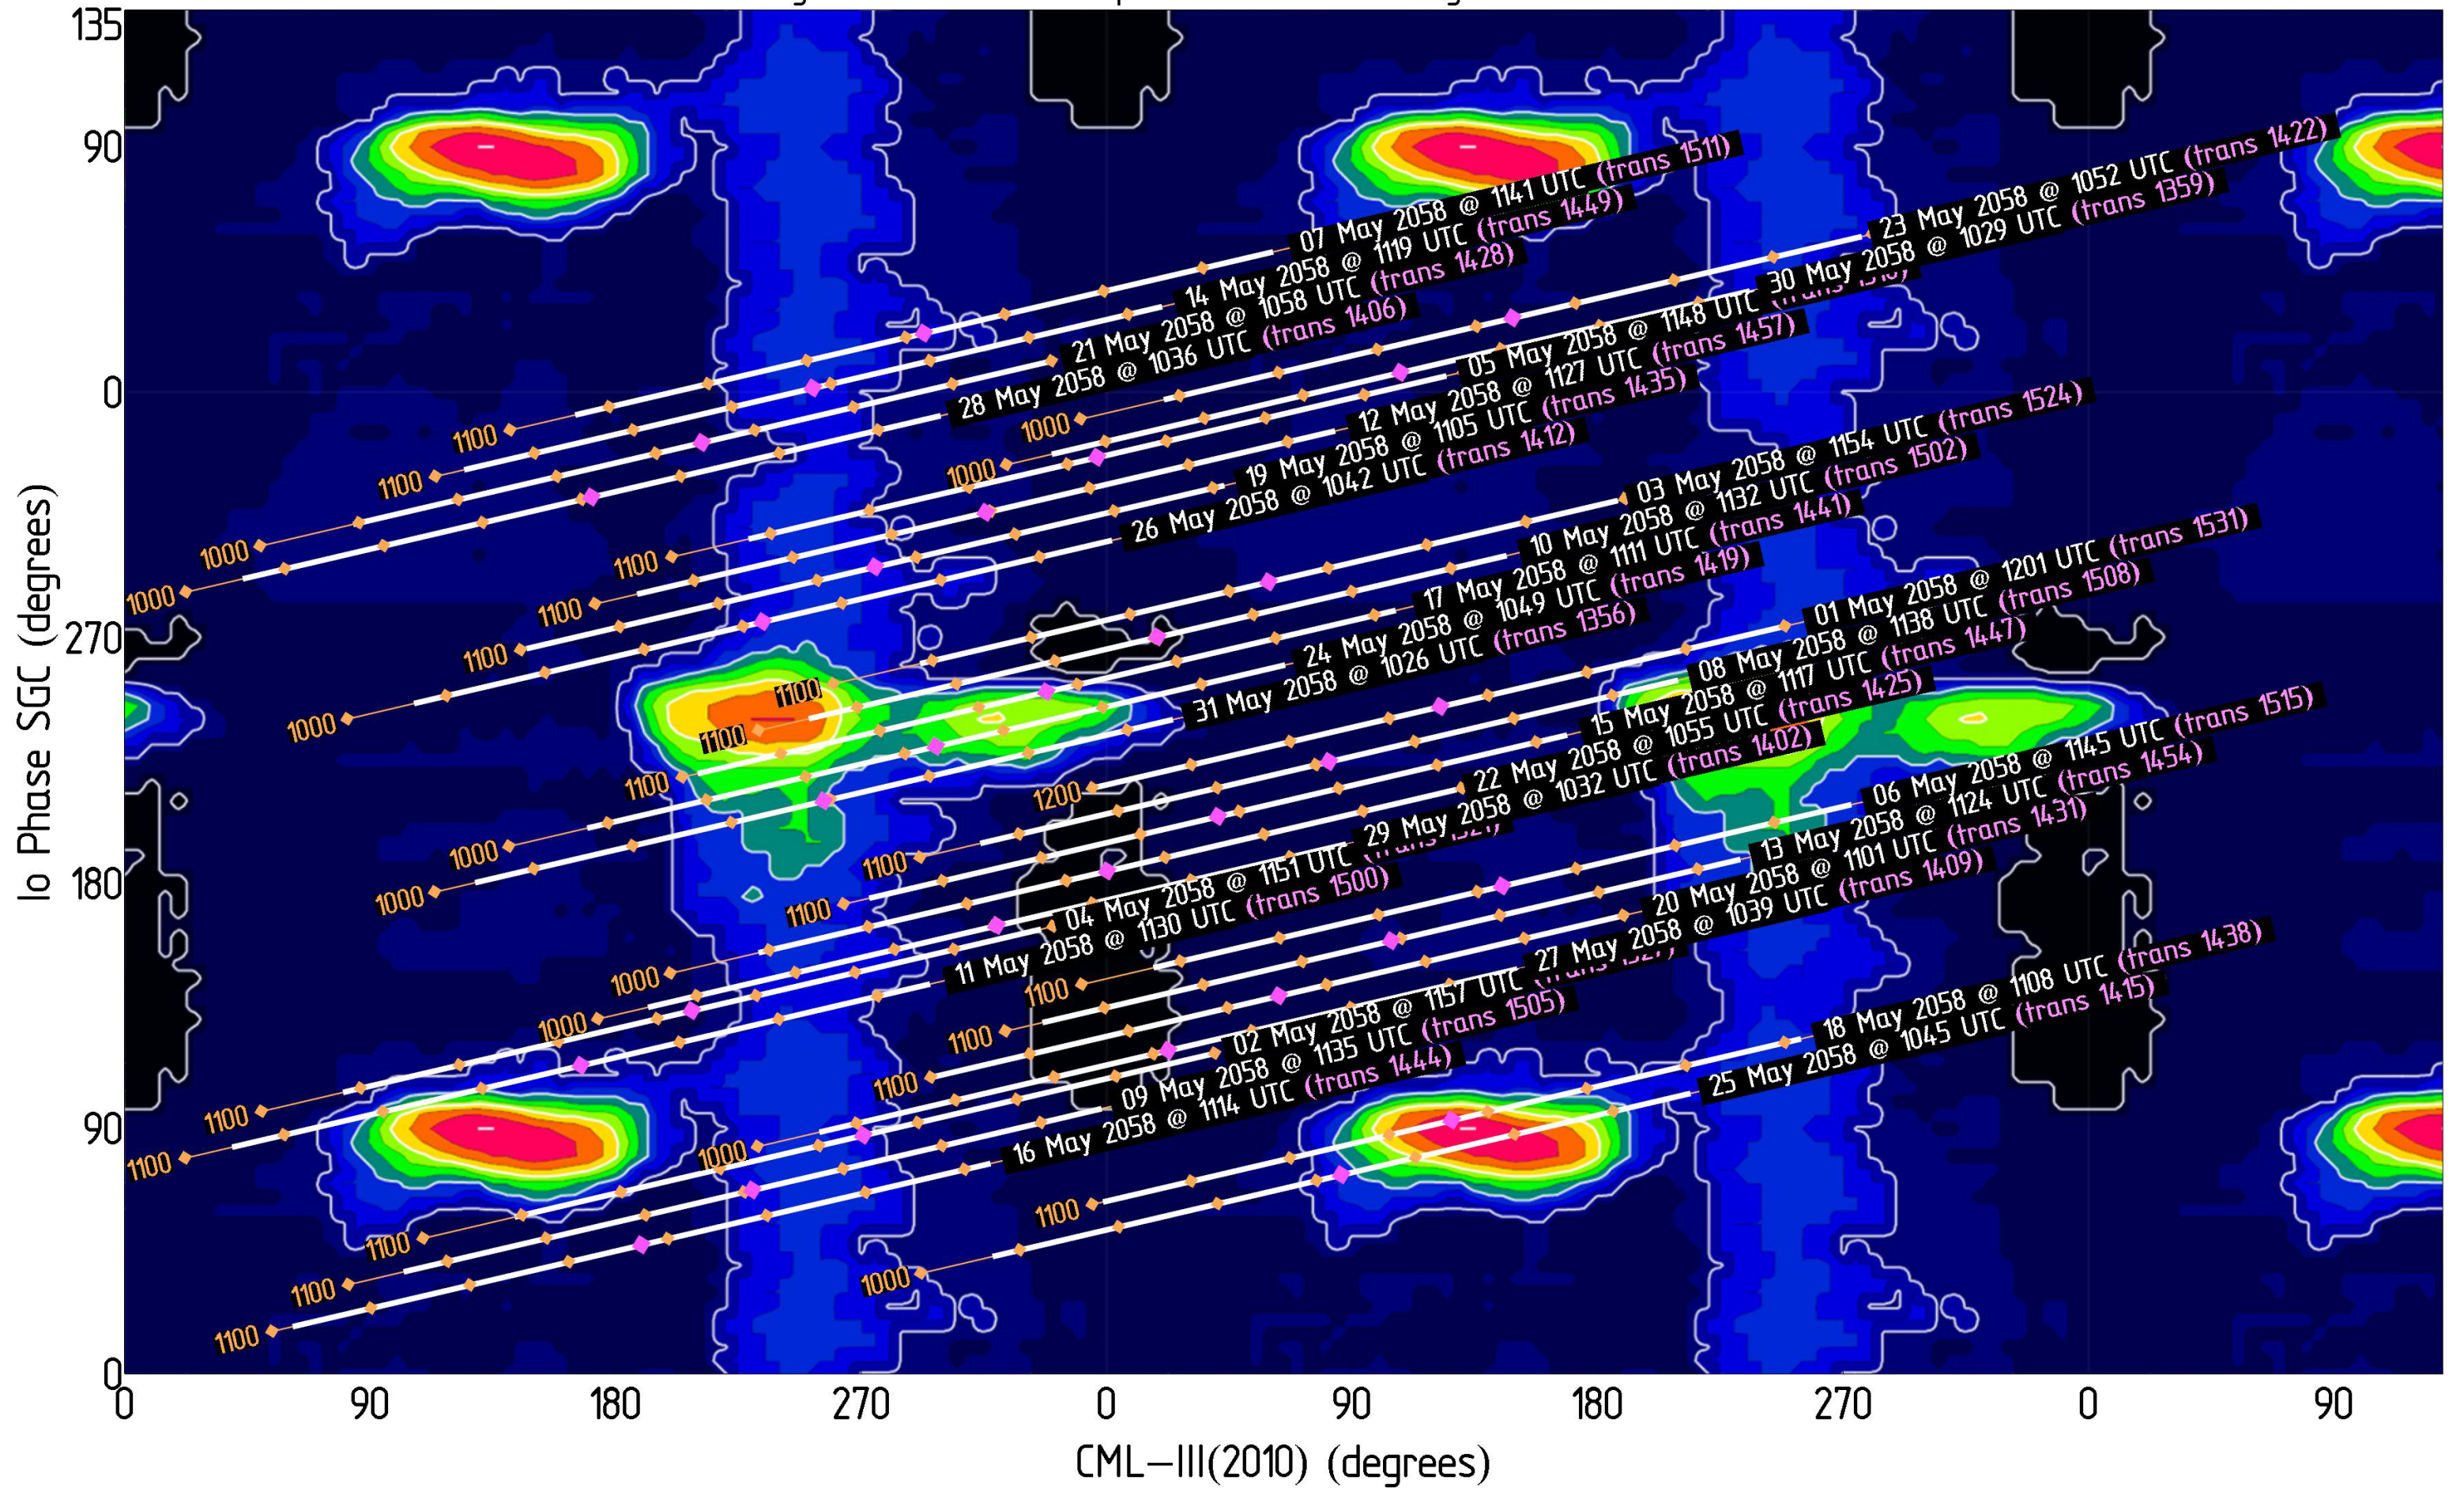

Magenta dots indicate Jupiter transit      Orange dots indicate xx00 UTC

# Jupiter Availability Plot for April 2058

Ephemerides for AJ4CO Observatory, Florida, 29°50' N, 82°37' W

Tracks show  $\pm 3.5$  hours from Jupiter transit – Times & dates indicate the beginning of each track (i.e., 3.5 hours prior to Jupiter transit)  
Magenta dots indicate Jupiter transit      Orange dots indicate xx00 UTC

# Jupiter Availability Plot for May 2058

Ephemerides for AJ4CO Observatory, Florida, 29°50' N, 82°37' W

Tracks show  $\pm 3.5$  hours from Jupiter transit – Times & dates indicate the beginning of each track (i.e., 3.5 hours prior to Jupiter transit)