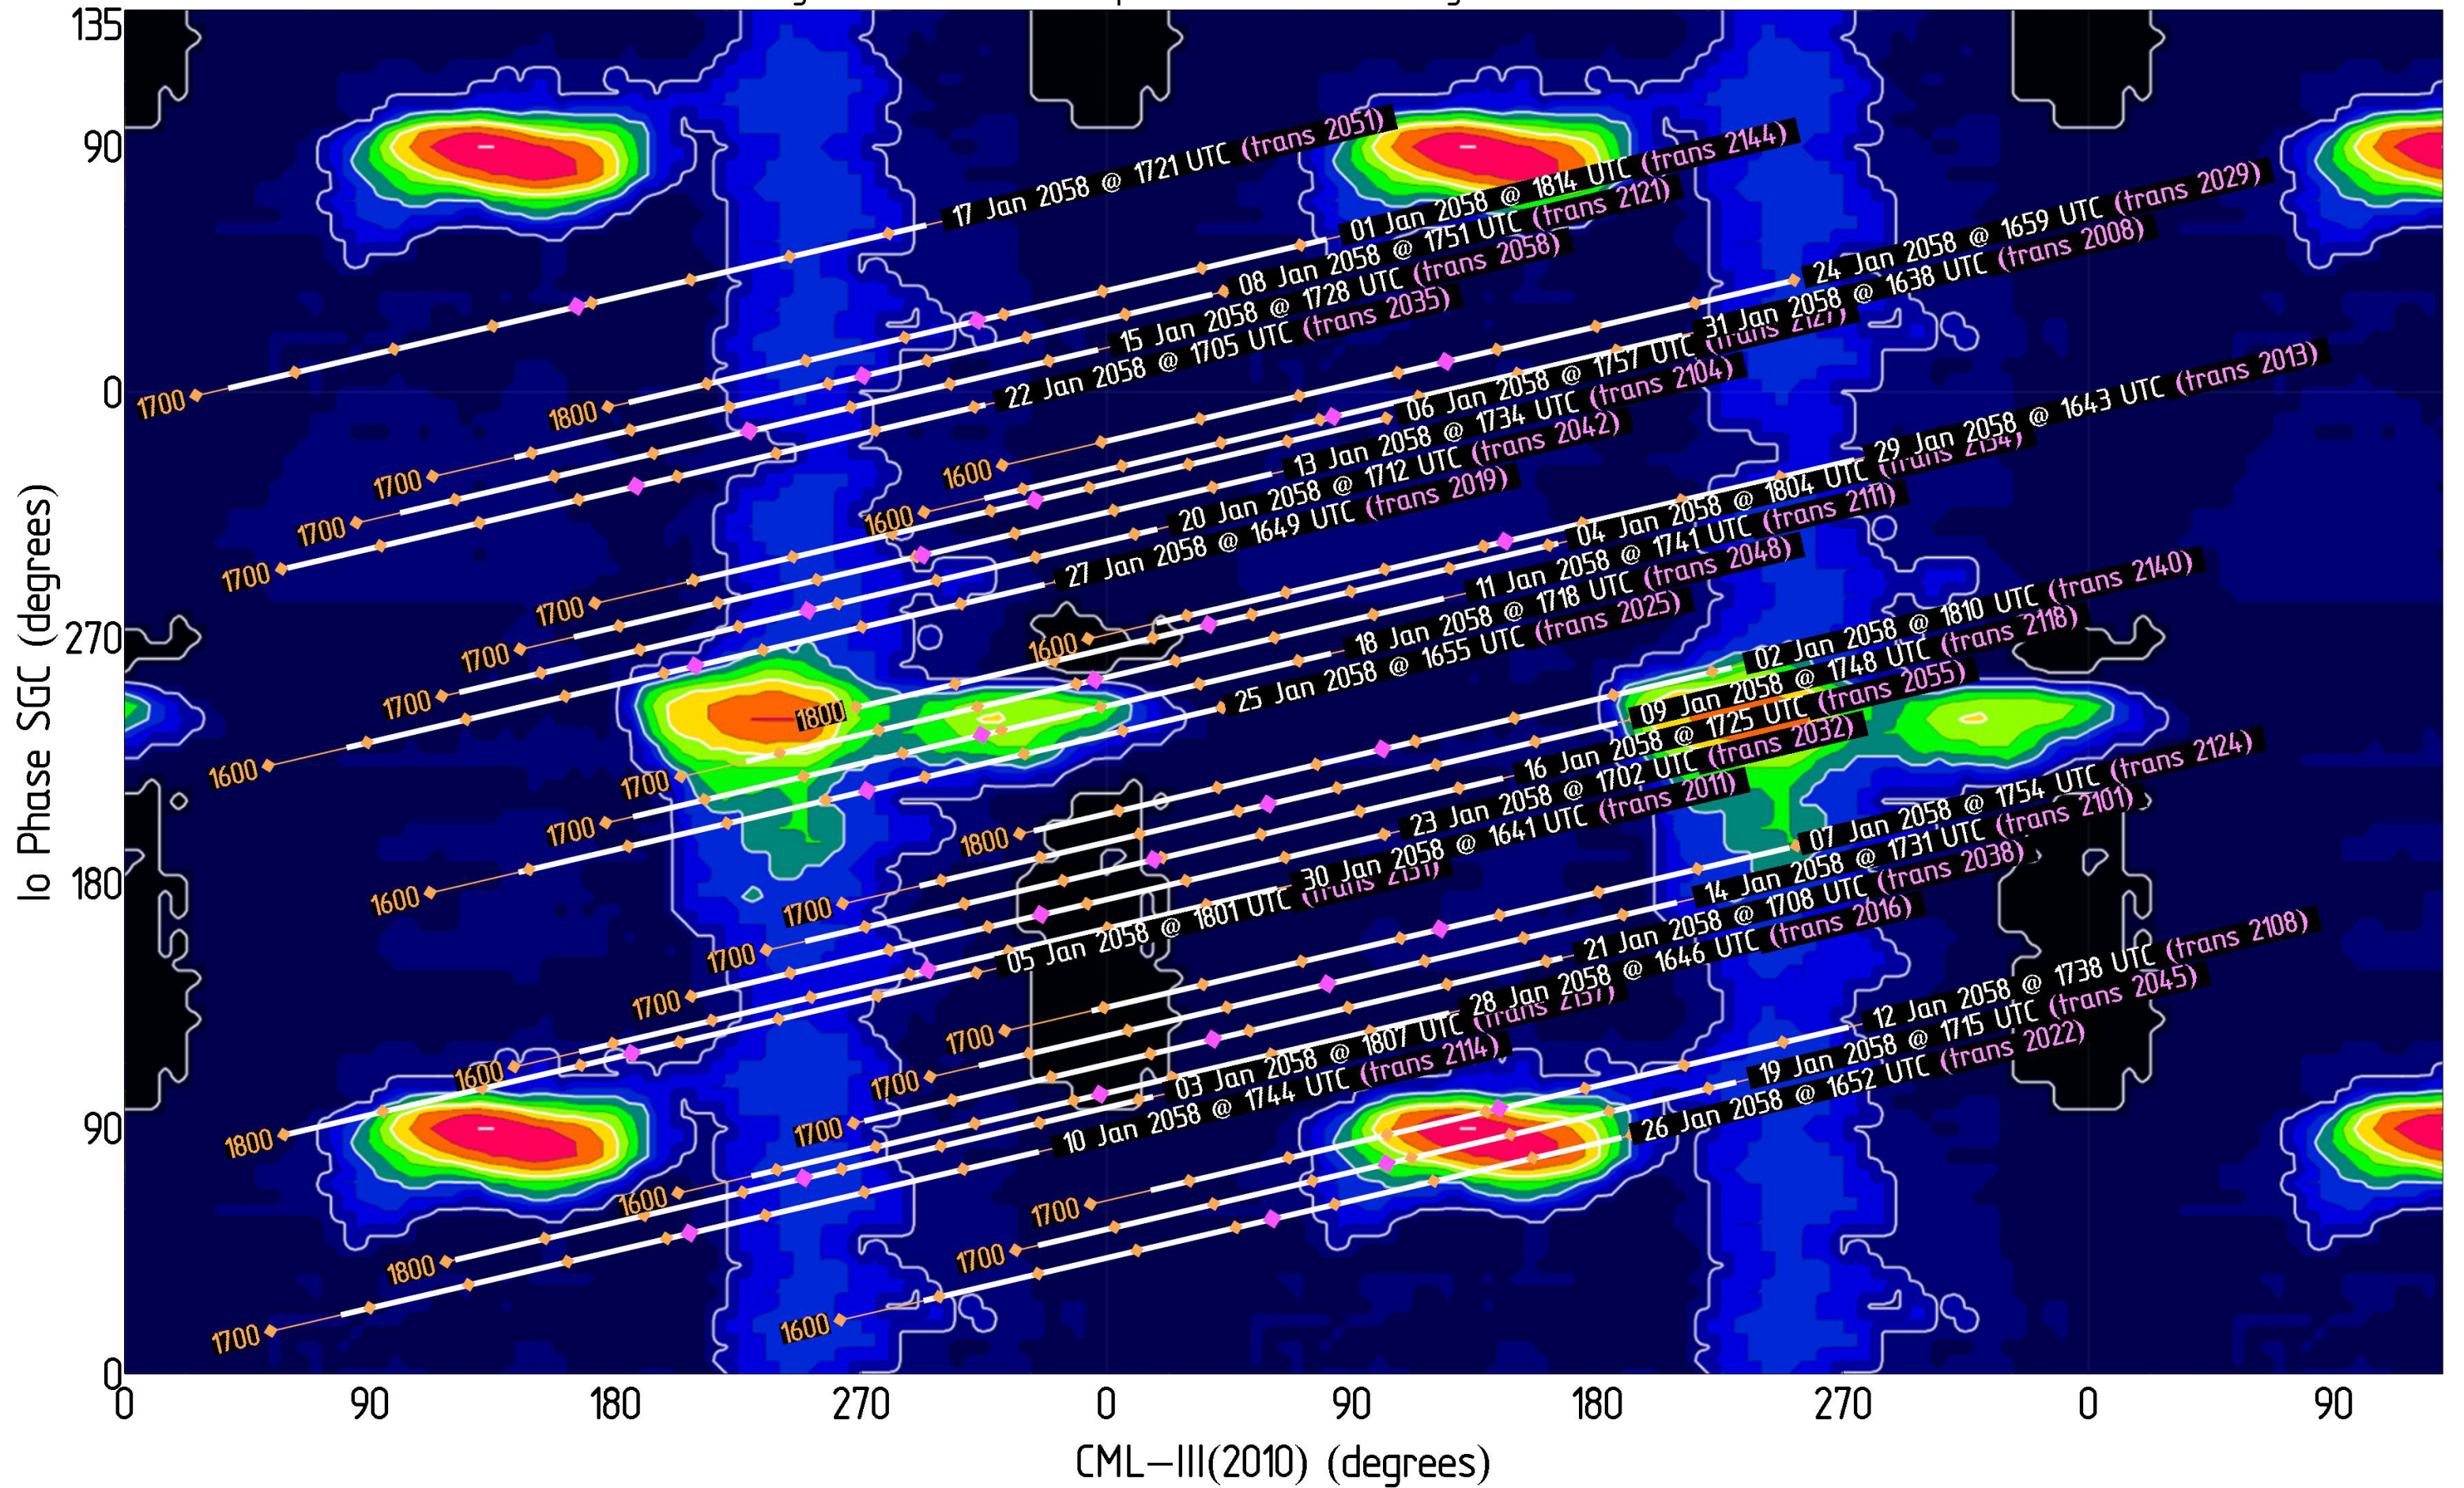

# Jupiter Availability Plot for January 2058

Ephemerides for AJ4CO Observatory, Florida, 29°50' N, 82°37' W

Tracks show  $\pm 3.5$  hours from Jupiter transit – Times & dates indicate the beginning of each track (i.e., 3.5 hours prior to Jupiter transit)

Magenta dots indicate Jupiter transit      Orange dots indicate xx00 UTC

# Jupiter Availability Plot for February 2058

Ephemerides for AJ4CO Observatory, Florida, 29°50' N, 82°37' W

Tracks show  $\pm 3.5$  hours from Jupiter transit – Times & dates indicate the beginning of each track (i.e., 3.5 hours prior to Jupiter transit)

# Jupiter Availability Plot for March 2058

Ephemerides for AJ4CO Observatory, Florida, 29°50' N, 82°37' W

Tracks show  $\pm 3.5$  hours from Jupiter transit – Times & dates indicate the beginning of each track (i.e., 3.5 hours prior to Jupiter transit)