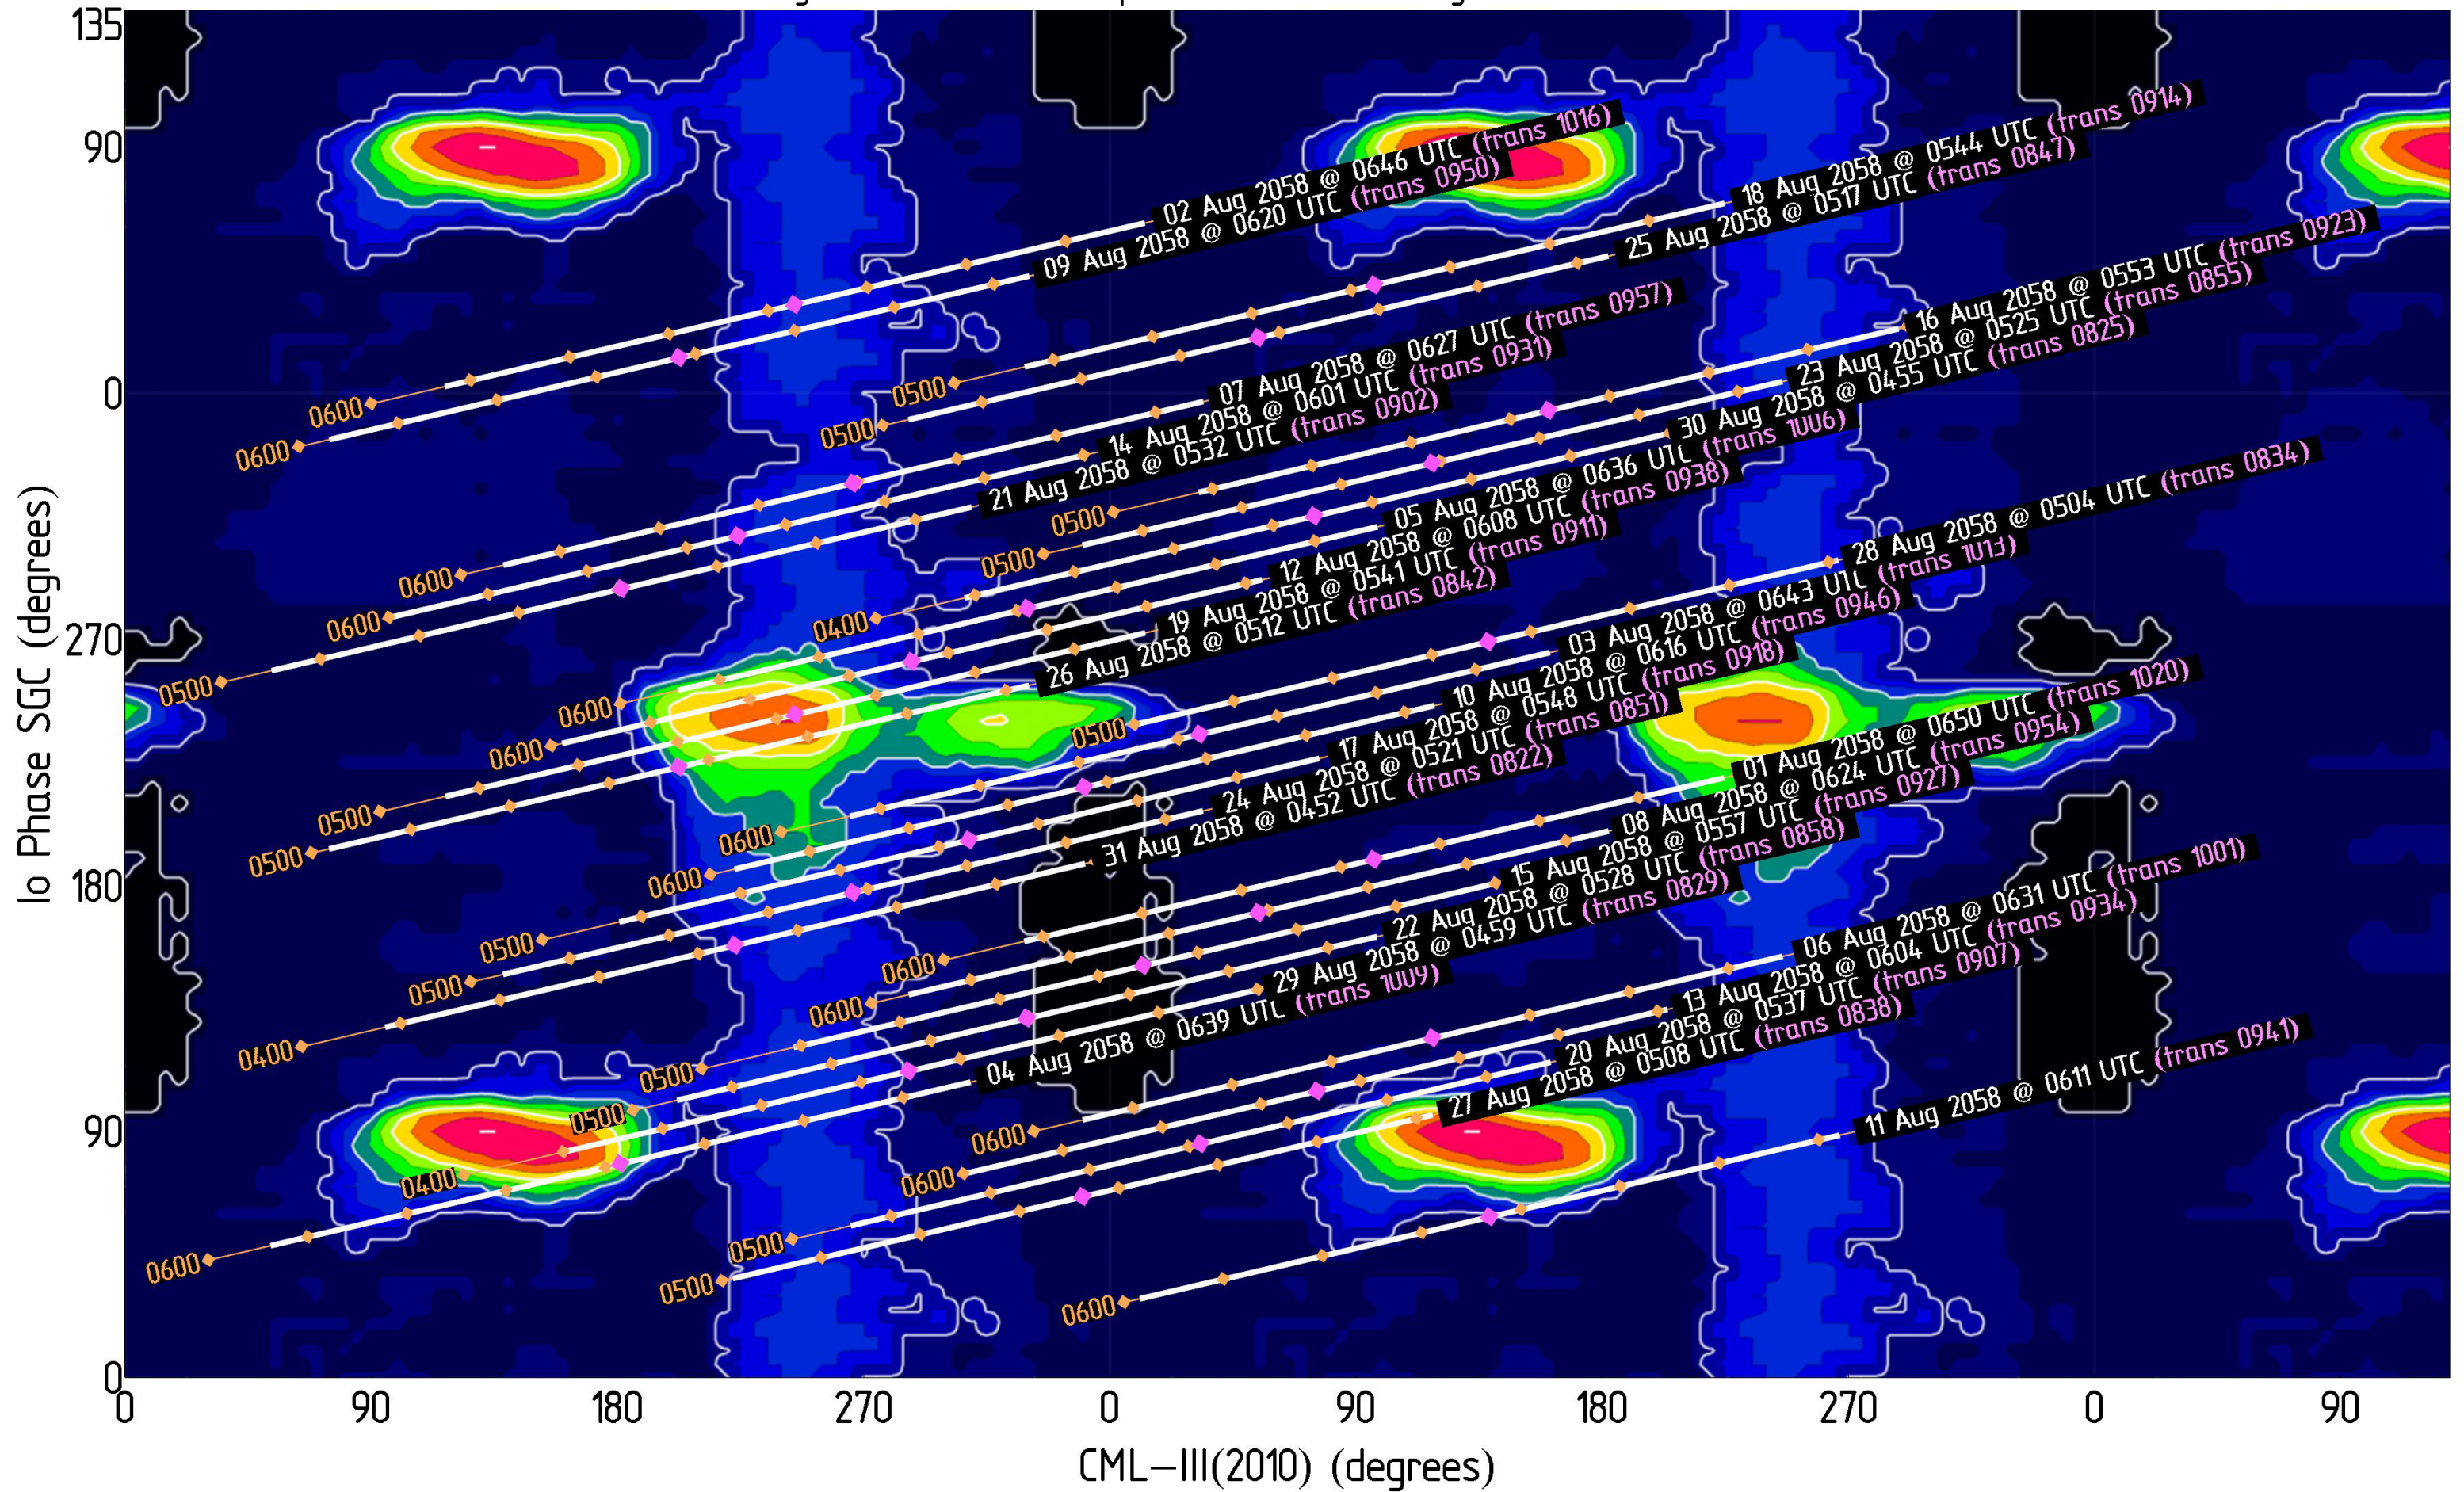

# Jupiter Availability Plot for July 2058

Ephemerides for AJ4CO Observatory, Florida, 29°50' N, 82°37' W

Tracks show  $\pm 3.5$  hours from Jupiter transit – Times & dates indicate the beginning of each track (i.e., 3.5 hours prior to Jupiter transit)

Magenta dots indicate Jupiter transit      Orange dots indicate xx00 UTC

# Jupiter Availability Plot for August 2058

Ephemerides for AJ4CO Observatory, Florida, 29°50' N, 82°37' W

Tracks show  $\pm 3.5$  hours from Jupiter transit – Times & dates indicate the beginning of each track (i.e., 3.5 hours prior to Jupiter transit)