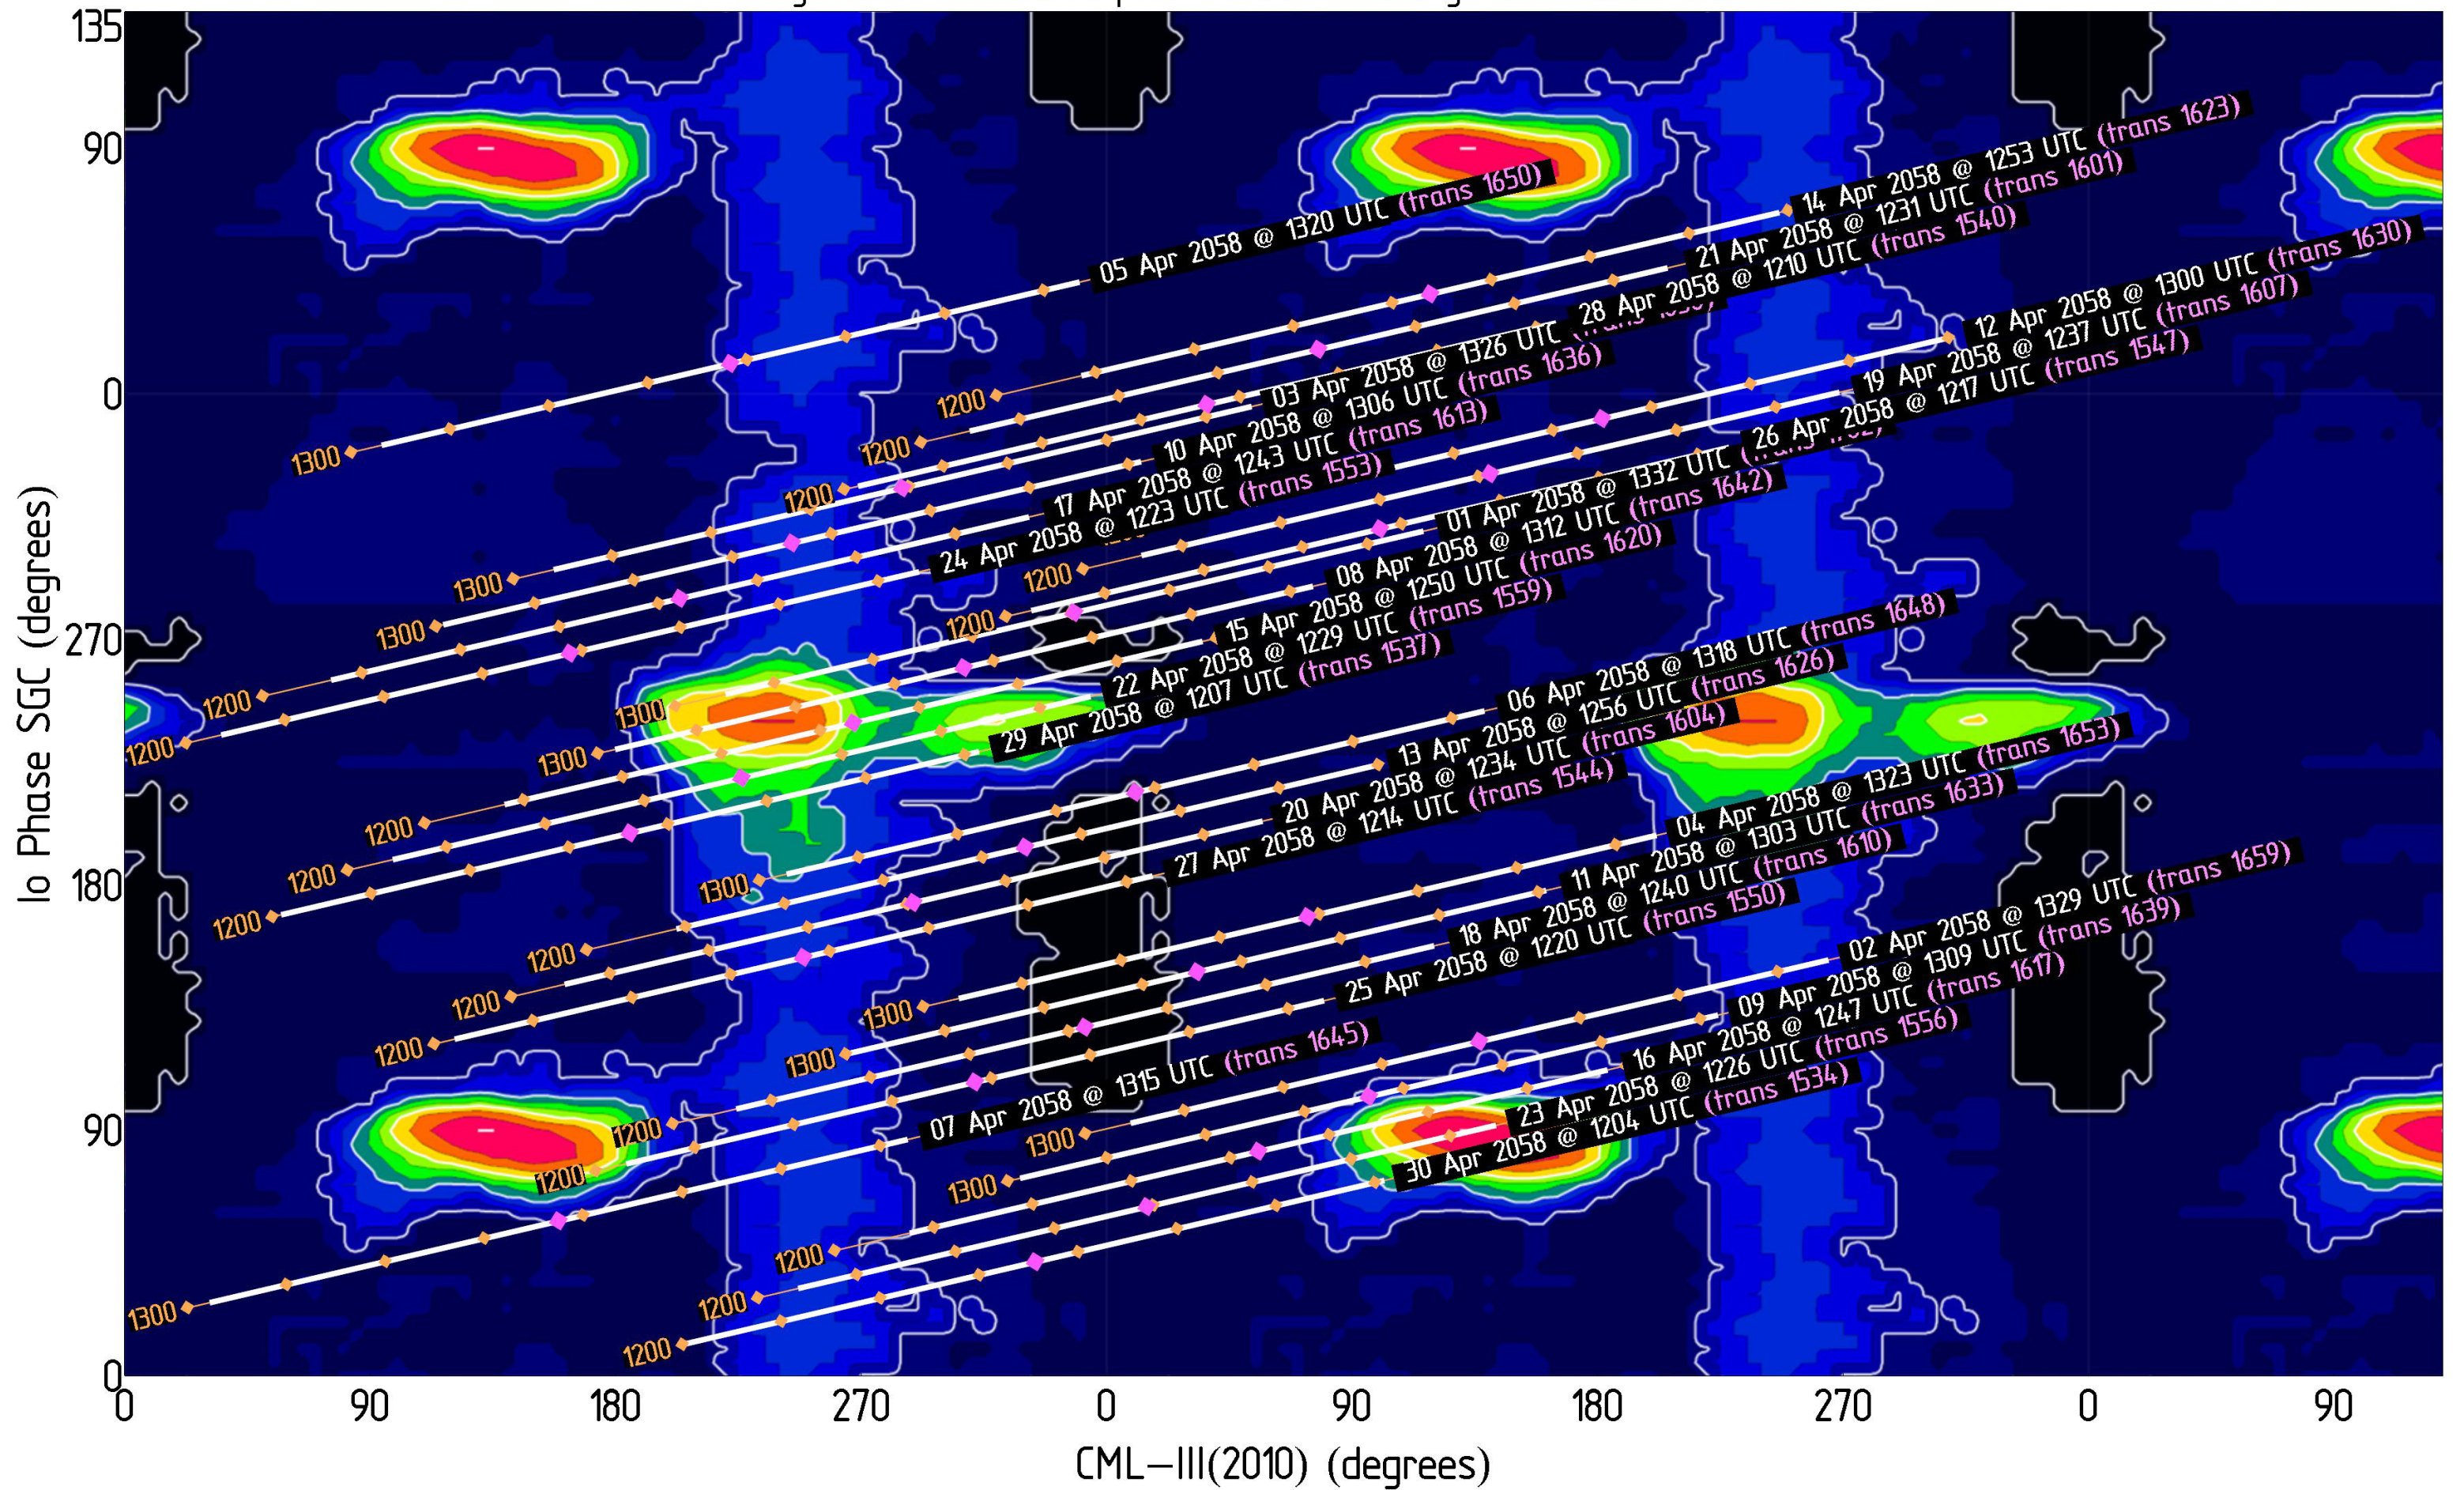

# Jupiter Availability Plot for March 2058

Ephemerides for AJ4CO Observatory, Florida, 29°50' N, 82°37' W

Tracks show  $\pm 3.5$  hours from Jupiter transit – Times & dates indicate the beginning of each track (i.e., 3.5 hours prior to Jupiter transit)

Magenta dots indicate Jupiter transit      Orange dots indicate xx00 UTC

# Jupiter Availability Plot for April 2058

Ephemerides for AJ4CO Observatory, Florida, 29°50' N, 82°37' W

Tracks show  $\pm 3.5$  hours from Jupiter transit – Times & dates indicate the beginning of each track (i.e., 3.5 hours prior to Jupiter transit)  
Magenta dots indicate Jupiter transit      Orange dots indicate xx00 UTC

# Jupiter Availability Plot for May 2058

Ephemerides for AJ4CO Observatory, Florida, 29°50' N, 82°37' W

Tracks show  $\pm 3.5$  hours from Jupiter transit – Times & dates indicate the beginning of each track (i.e., 3.5 hours prior to Jupiter transit)