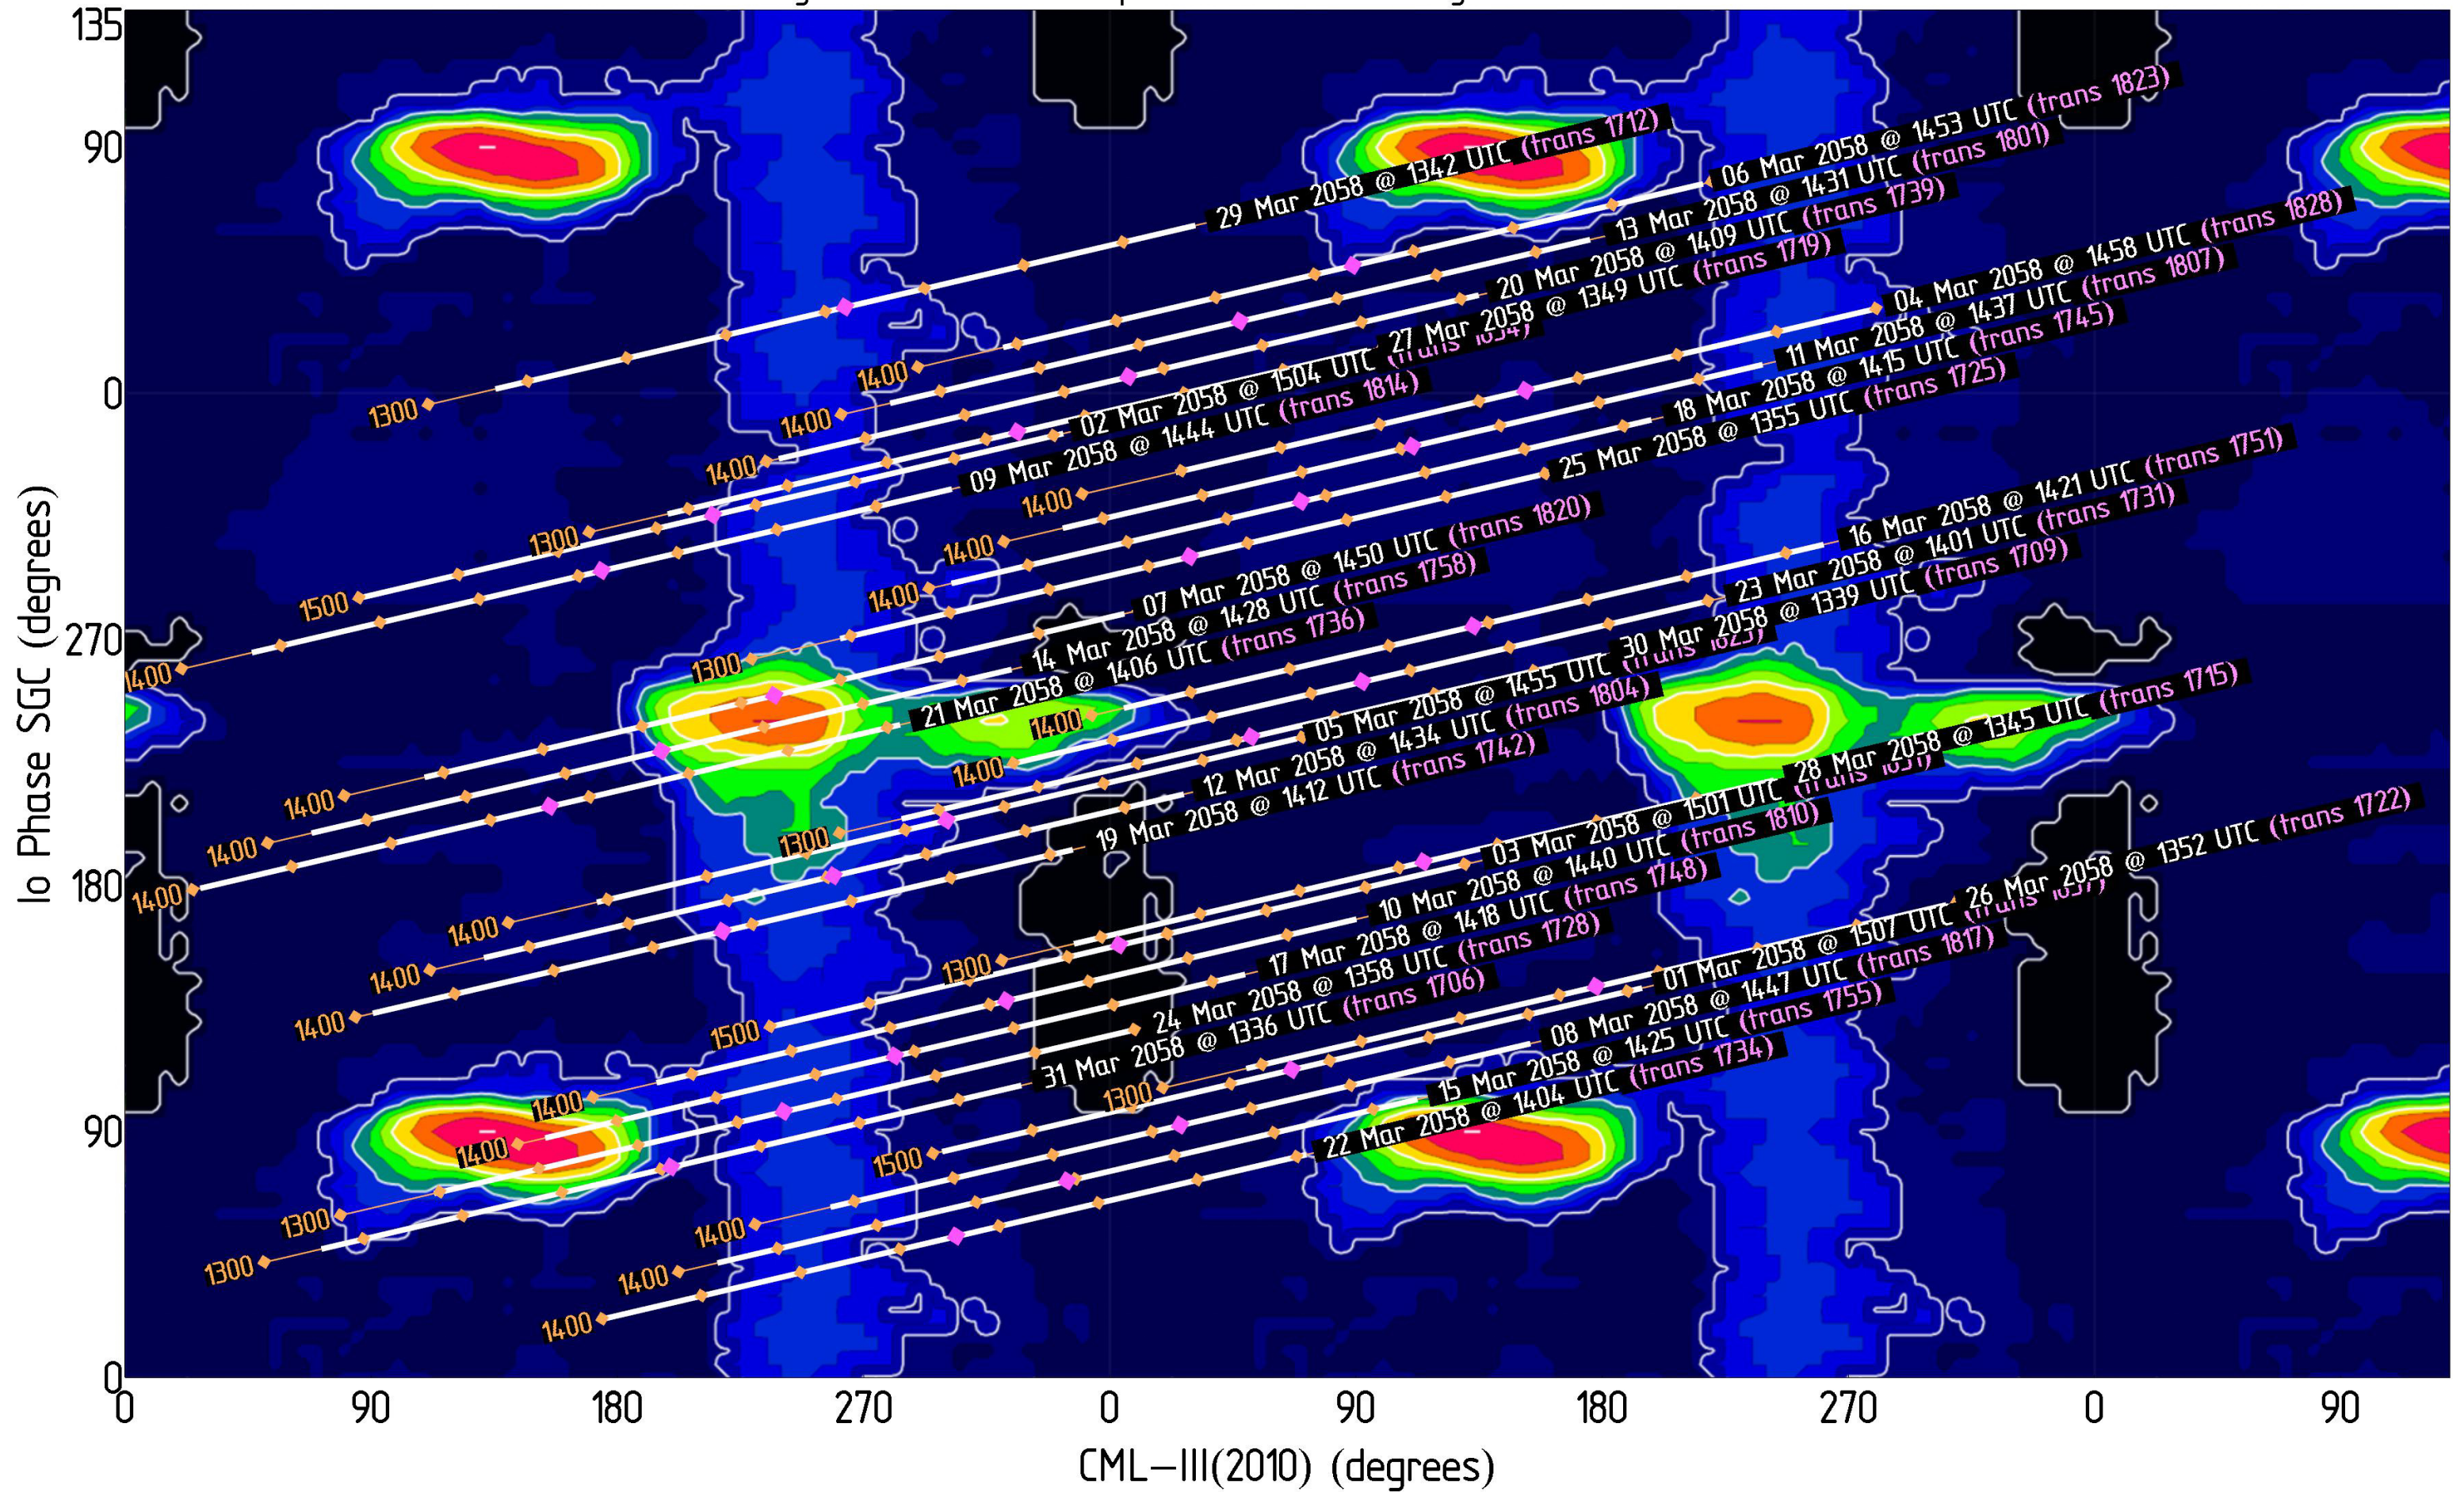

# Jupiter Availability Plot for February 2058

Ephemerides for AJ4CO Observatory, Florida, 29°50' N, 82°37' W

Tracks show  $\pm 3.5$  hours from Jupiter transit – Times & dates indicate the beginning of each track (i.e., 3.5 hours prior to Jupiter transit)

Magenta dots indicate Jupiter transit      Orange dots indicate xx00 UTC

# Jupiter Availability Plot for March 2058

Ephemerides for AJ4CO Observatory, Florida, 29°50' N, 82°37' W

Tracks show  $\pm 3.5$  hours from Jupiter transit – Times & dates indicate the beginning of each track (i.e., 3.5 hours prior to Jupiter transit)