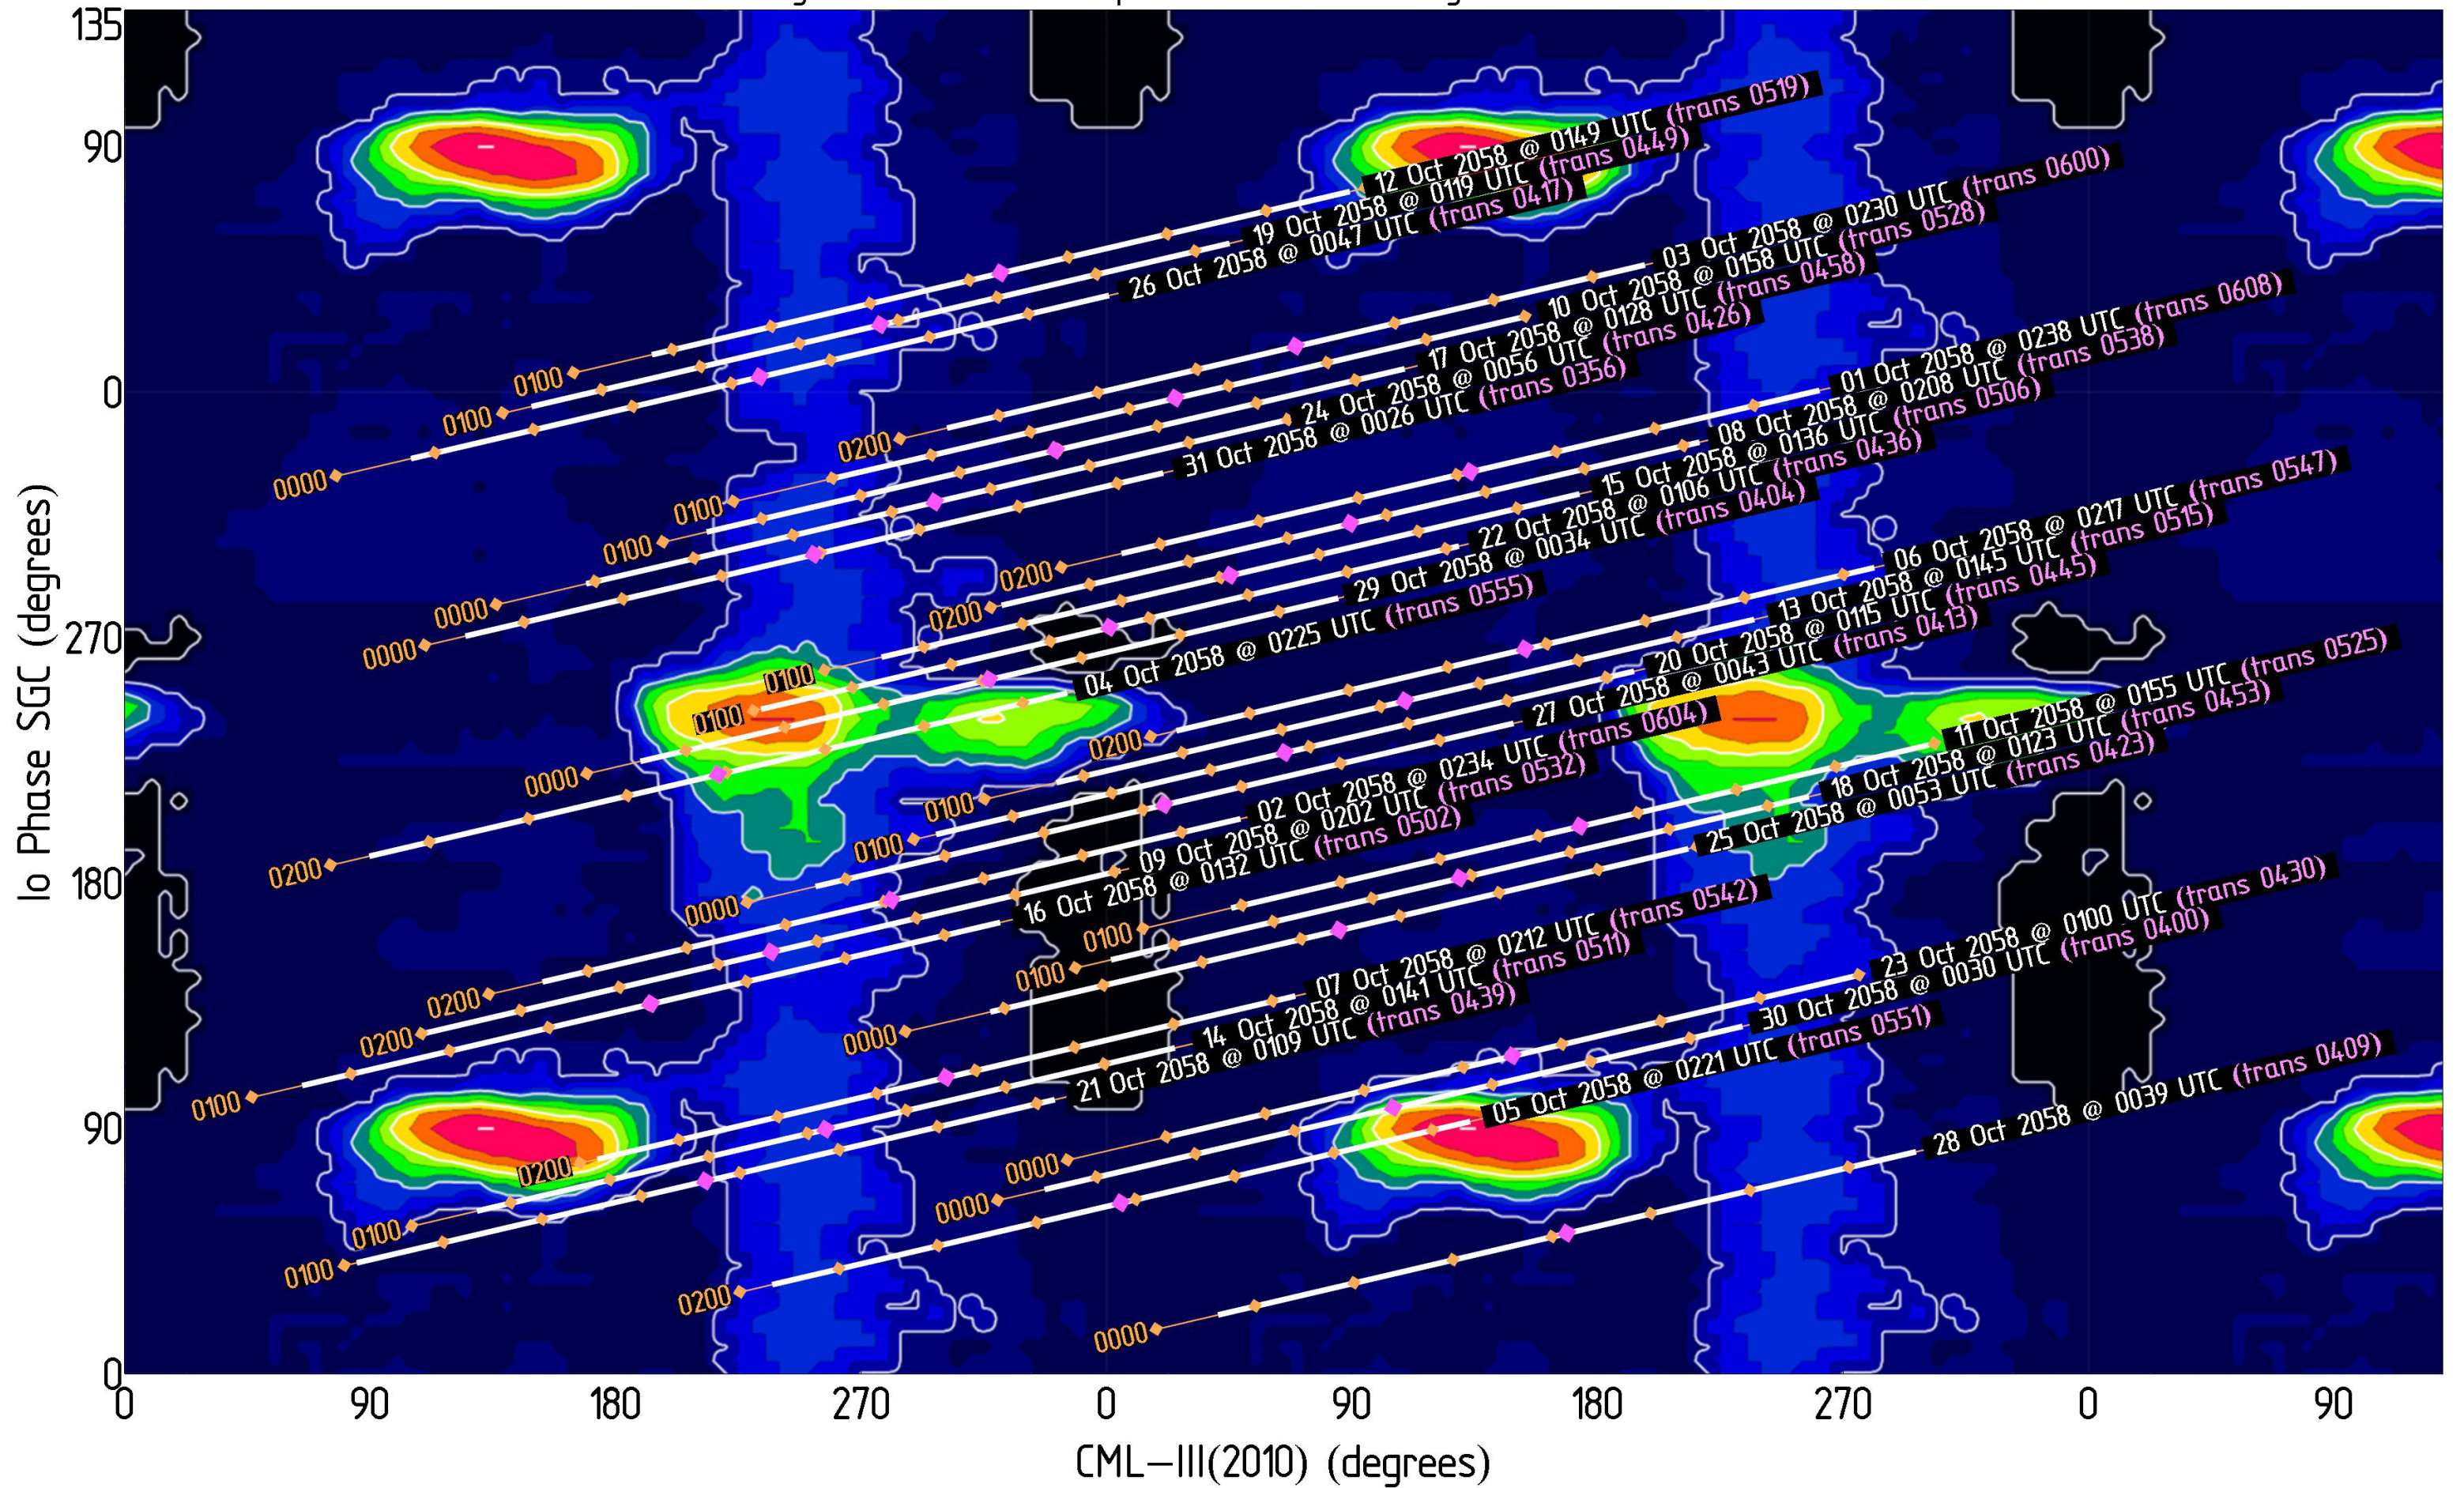

# Jupiter Availability Plot for August 2058

Ephemerides for AJ4CO Observatory, Florida, 29°50' N, 82°37' W

Tracks show  $\pm 3.5$  hours from Jupiter transit – Times & dates indicate the beginning of each track (i.e., 3.5 hours prior to Jupiter transit)

Magenta dots indicate Jupiter transit      Orange dots indicate xx00 UTC

# Jupiter Availability Plot for October 2058

Ephemerides for AJ4CO Observatory, Florida, 29°50' N, 82°37' W

Tracks show  $\pm 3.5$  hours from Jupiter transit – Times & dates indicate the beginning of each track (i.e., 3.5 hours prior to Jupiter transit)  
Magenta dots indicate Jupiter transit      Orange dots indicate xx00 UTC

# Jupiter Availability Plot for December 2058

Ephemerides for AJ4CO Observatory, Florida, 29°50' N, 82°37' W

Tracks show  $\pm 3.5$  hours from Jupiter transit – Times & dates indicate the beginning of each track (i.e., 3.5 hours prior to Jupiter transit)  
Magenta dots indicate Jupiter transit      Orange dots indicate xx00 UTC