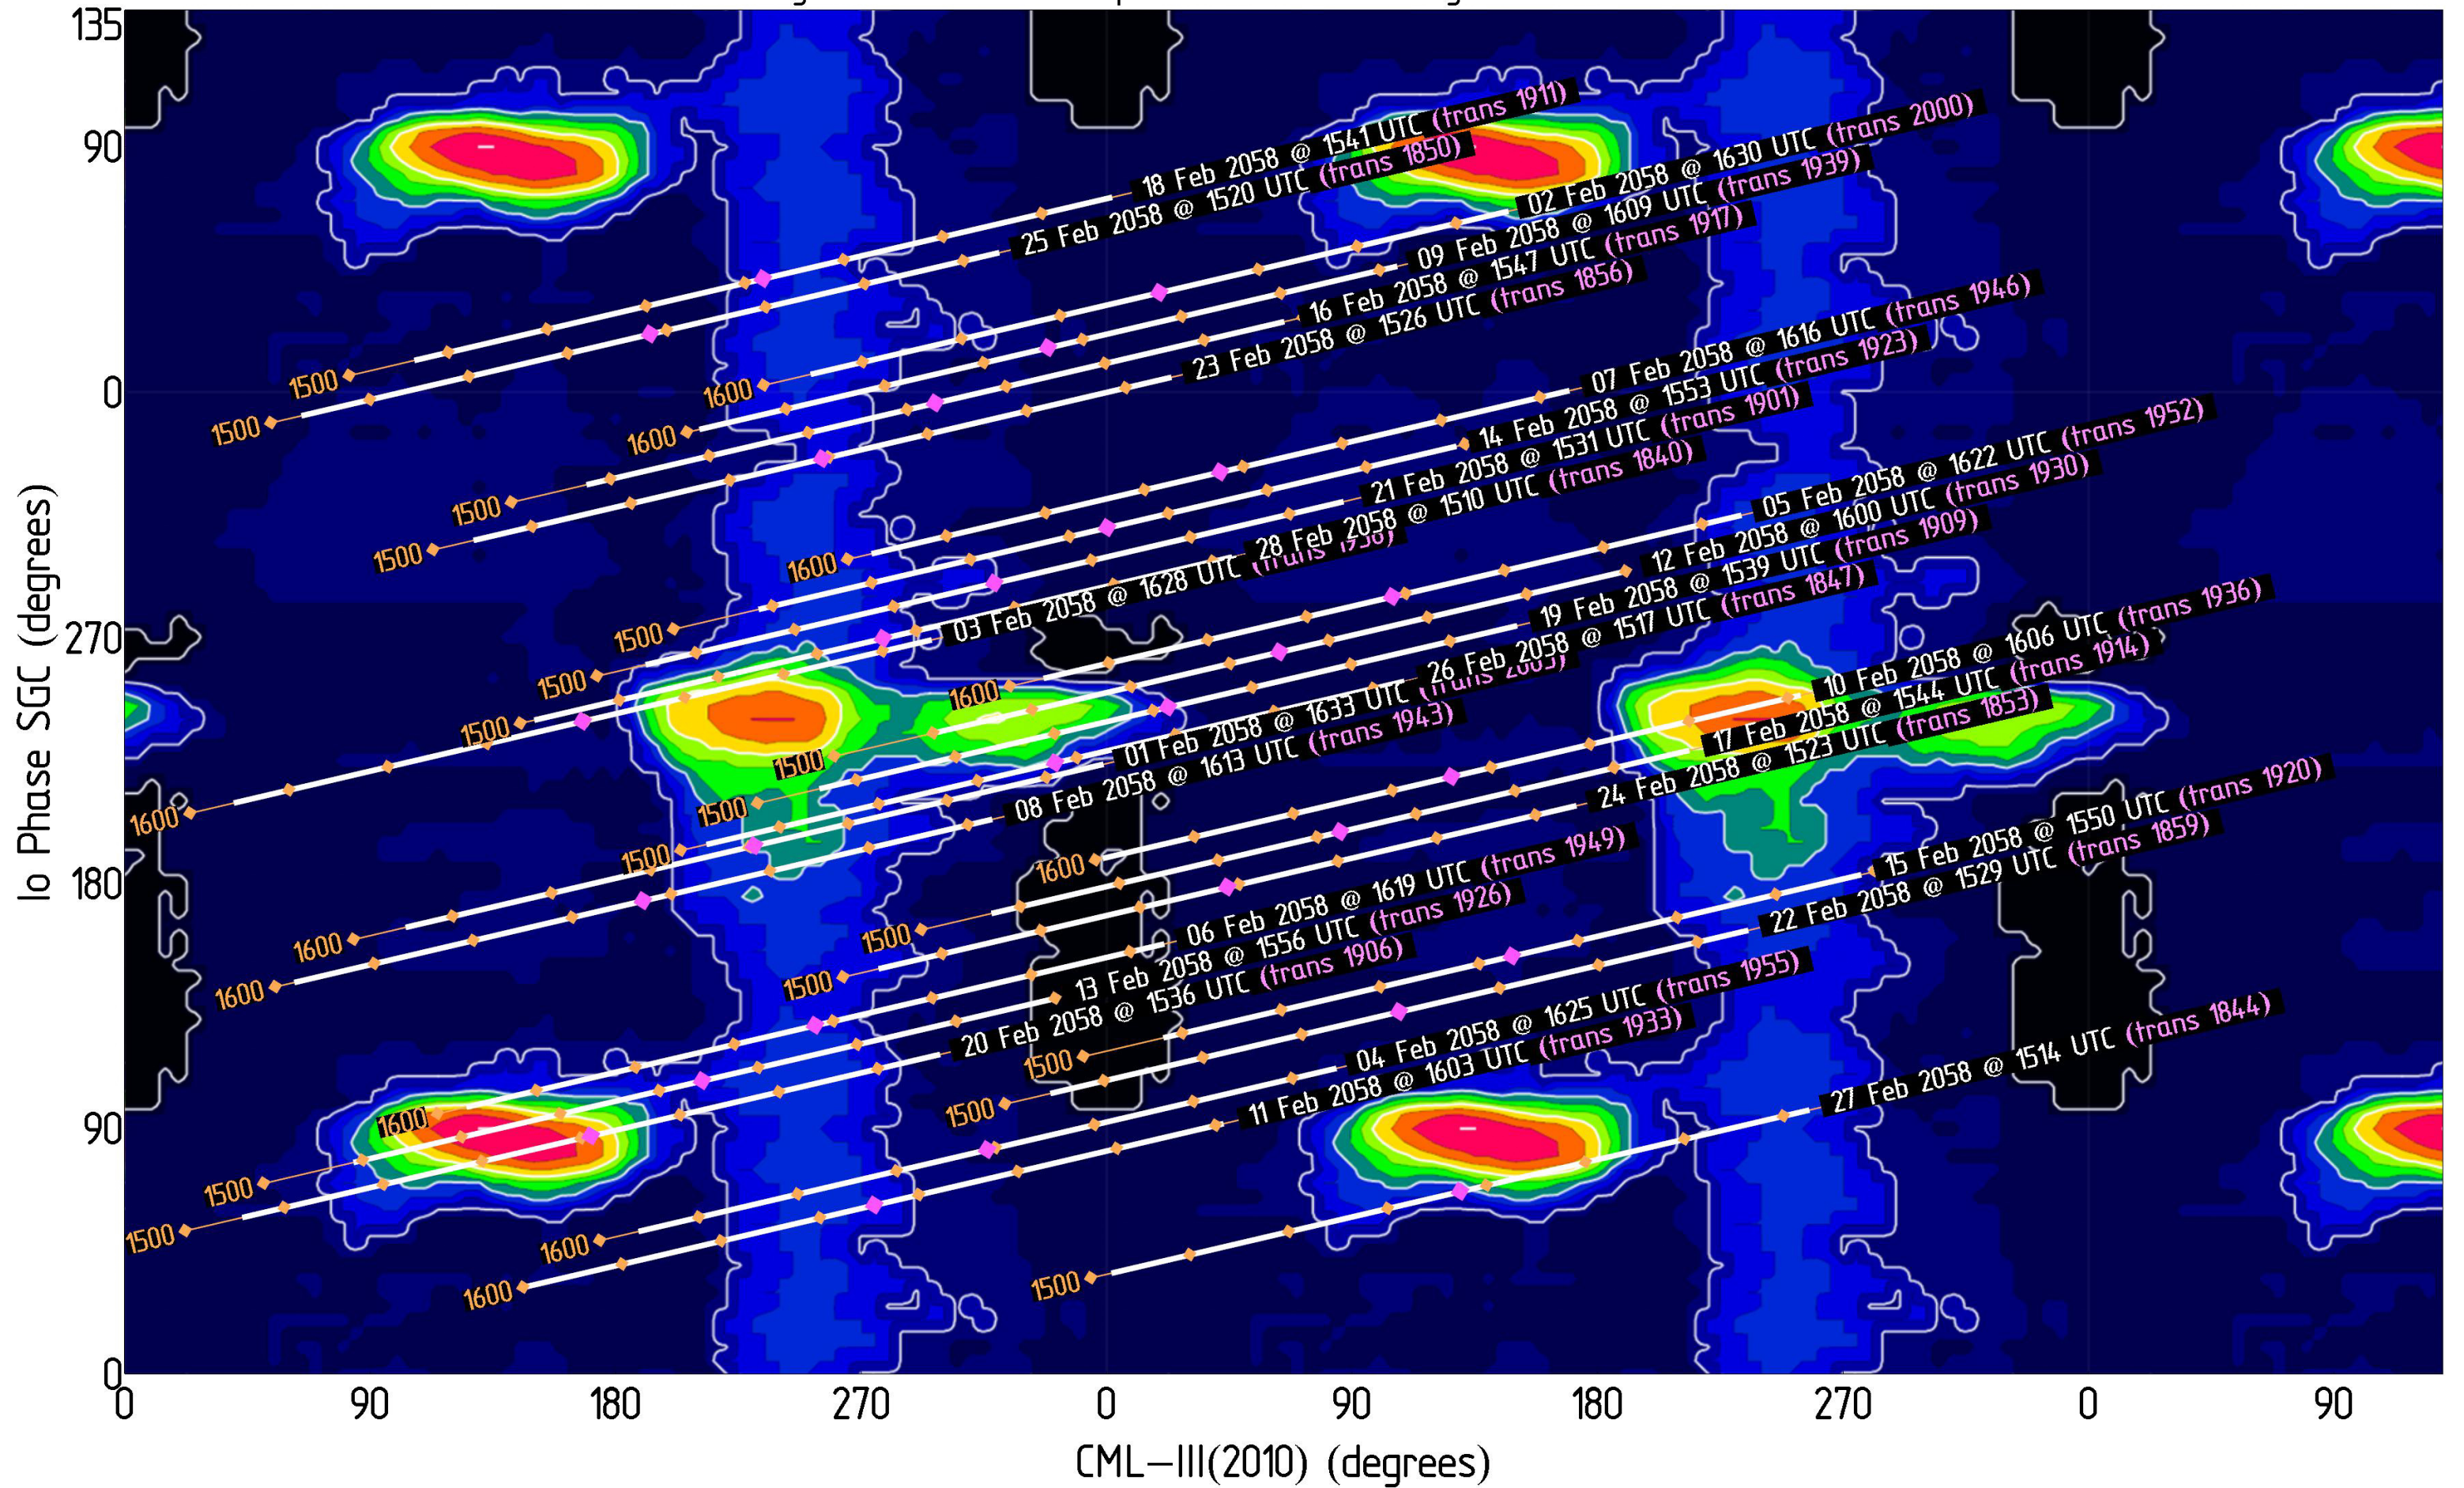

# Jupiter Availability Plot for January 2058

Ephemerides for AJ4CO Observatory, Florida, 29°50' N, 82°37' W

Tracks show  $\pm 3.5$  hours from Jupiter transit – Times & dates indicate the beginning of each track (i.e., 3.5 hours prior to Jupiter transit)

Magenta dots indicate Jupiter transit      Orange dots indicate xx00 UTC

# Jupiter Availability Plot for February 2058

Ephemerides for AJ4CO Observatory, Florida, 29°50' N, 82°37' W

Tracks show  $\pm 3.5$  hours from Jupiter transit – Times & dates indicate the beginning of each track (i.e., 3.5 hours prior to Jupiter transit)

# Jupiter Availability Plot for March 2058

Ephemerides for AJ4CO Observatory, Florida, 29°50' N, 82°37' W

Tracks show  $\pm 3.5$  hours from Jupiter transit – Times & dates indicate the beginning of each track (i.e., 3.5 hours prior to Jupiter transit)