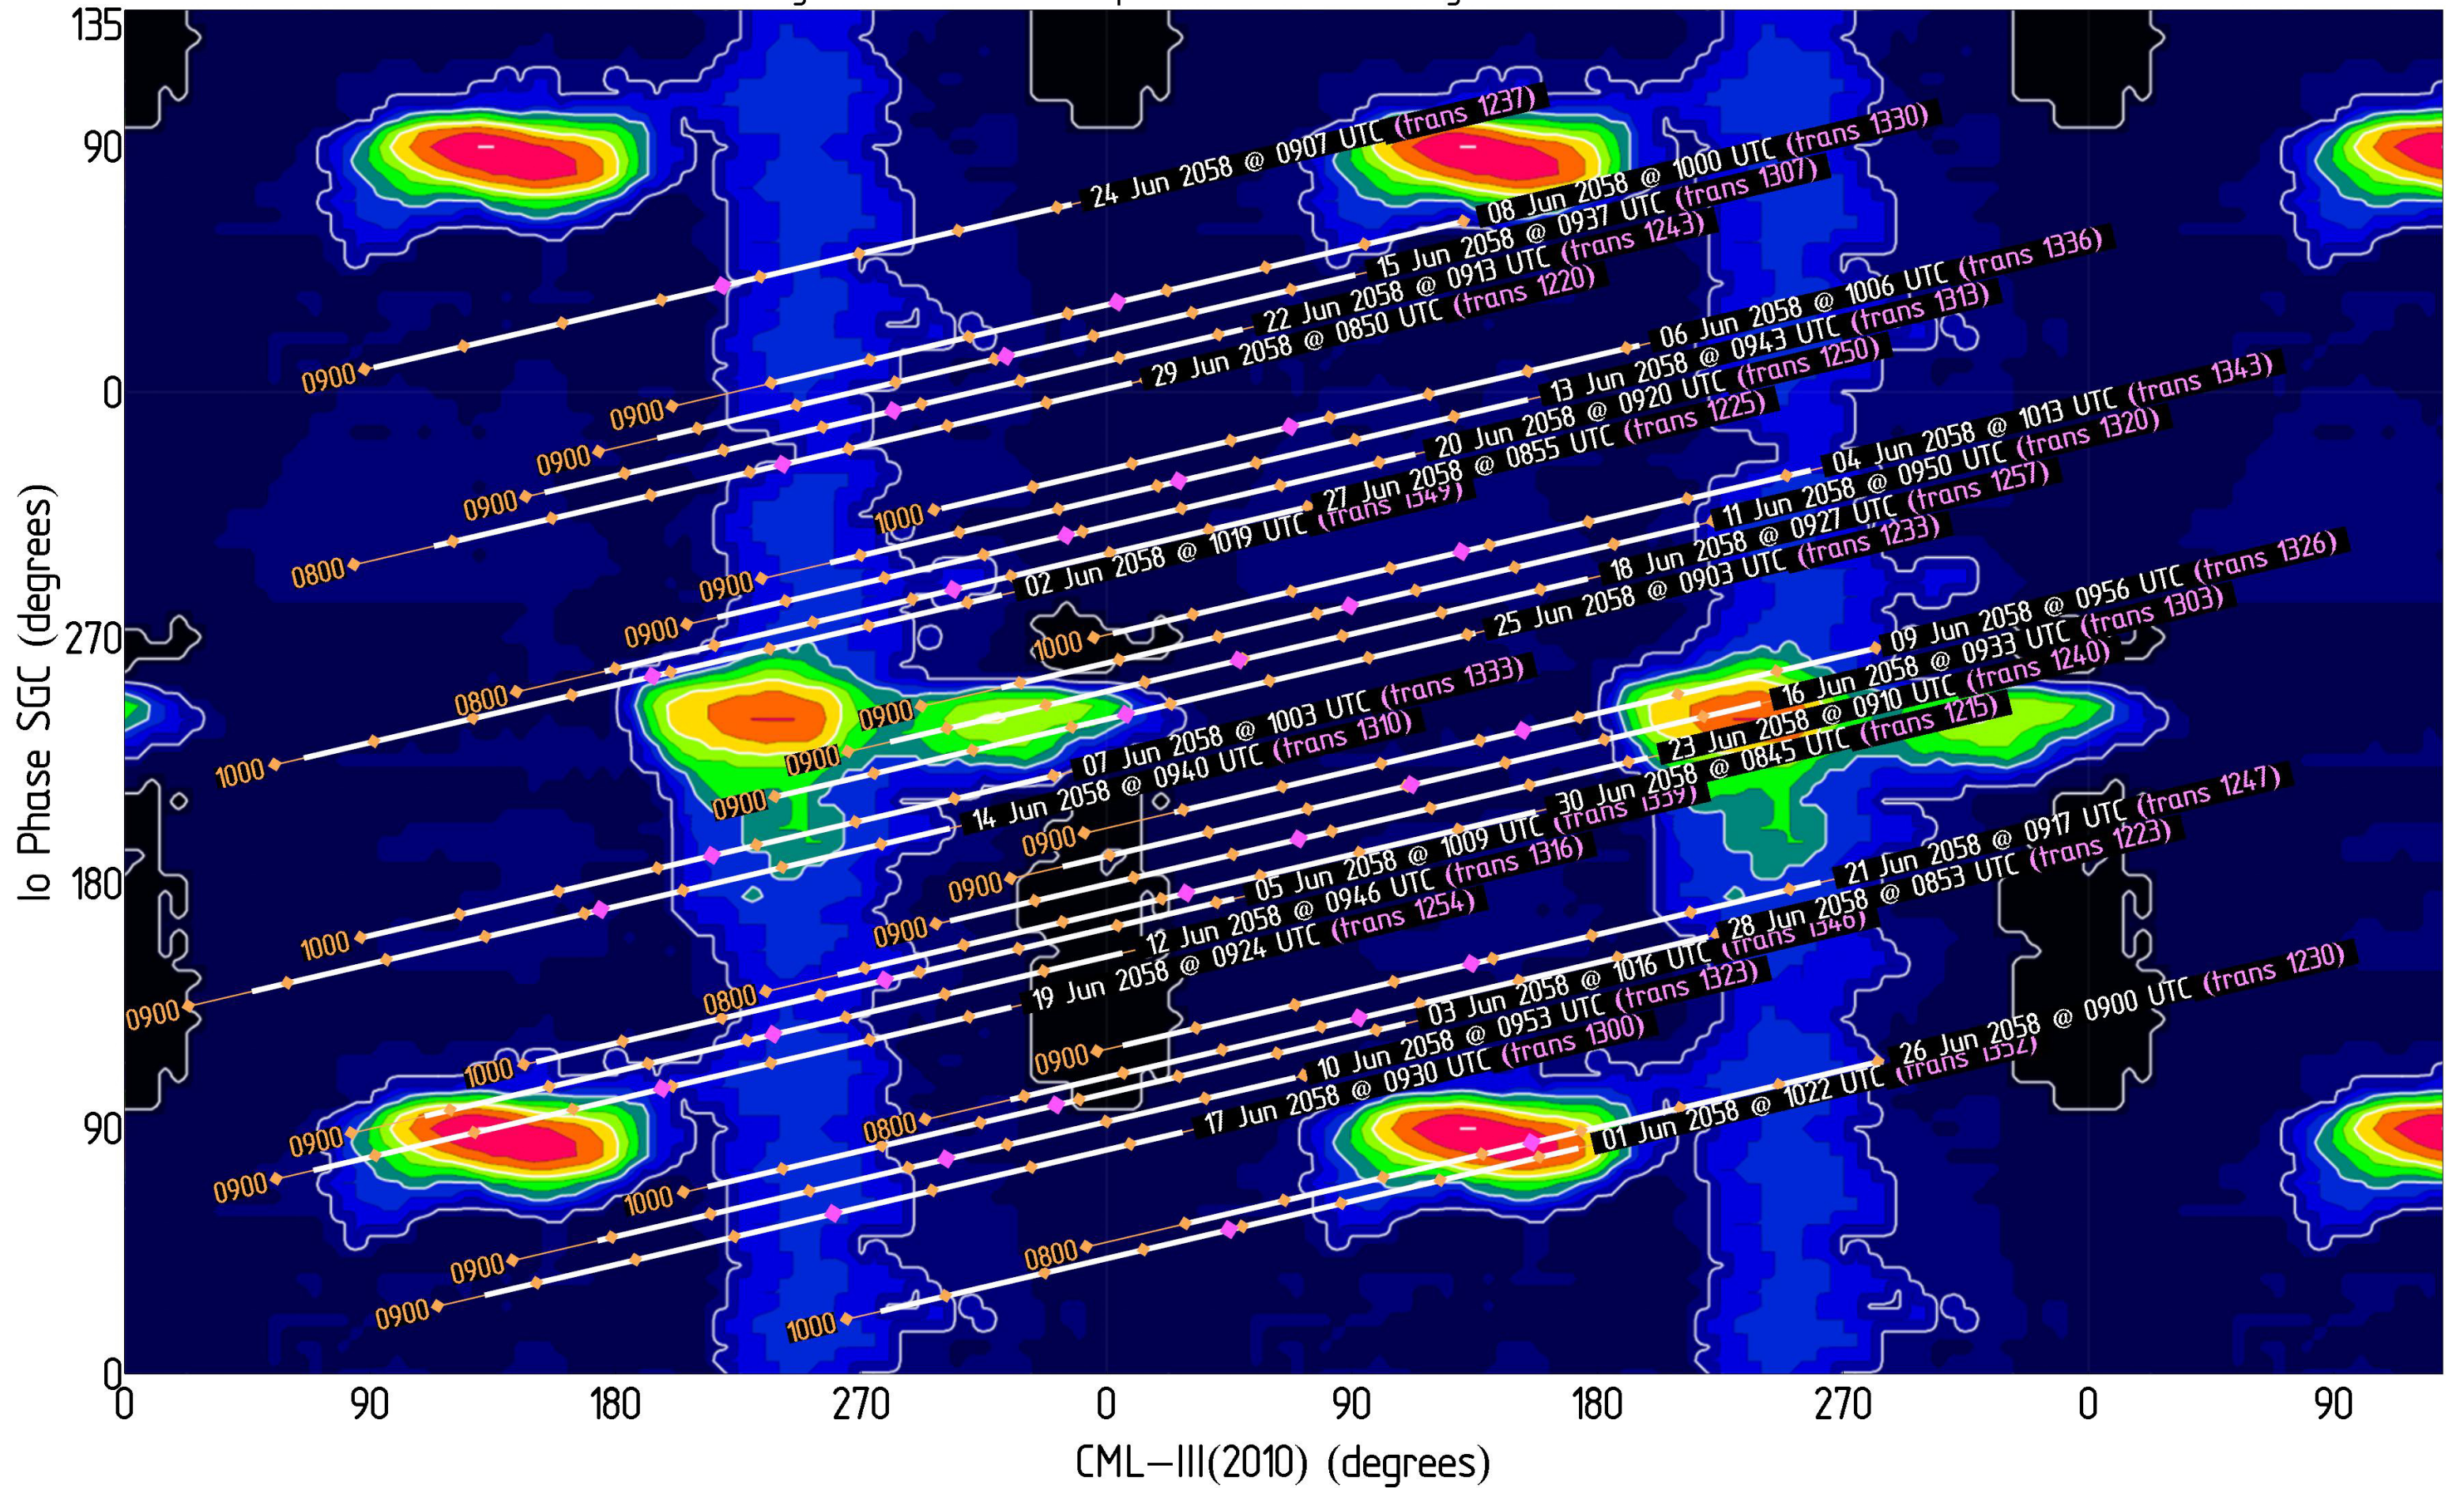

# Jupiter Availability Plot for May 2058

Ephemerides for AJ4CO Observatory, Florida, 29°50' N, 82°37' W

Tracks show  $\pm 3.5$  hours from Jupiter transit – Times & dates indicate the beginning of each track (i.e., 3.5 hours prior to Jupiter transit)

Magenta dots indicate Jupiter transit      Orange dots indicate xx00 UTC

# Jupiter Availability Plot for June 2058

Ephemerides for AJ4CO Observatory, Florida, 29°50' N, 82°37' W

Tracks show  $\pm 3.5$  hours from Jupiter transit – Times & dates indicate the beginning of each track (i.e., 3.5 hours prior to Jupiter transit)

# Jupiter Availability Plot for July 2058

Ephemerides for AJ4CO Observatory, Florida, 29°50' N, 82°37' W

Tracks show  $\pm 3.5$  hours from Jupiter transit – Times & dates indicate the beginning of each track (i.e., 3.5 hours prior to Jupiter transit)