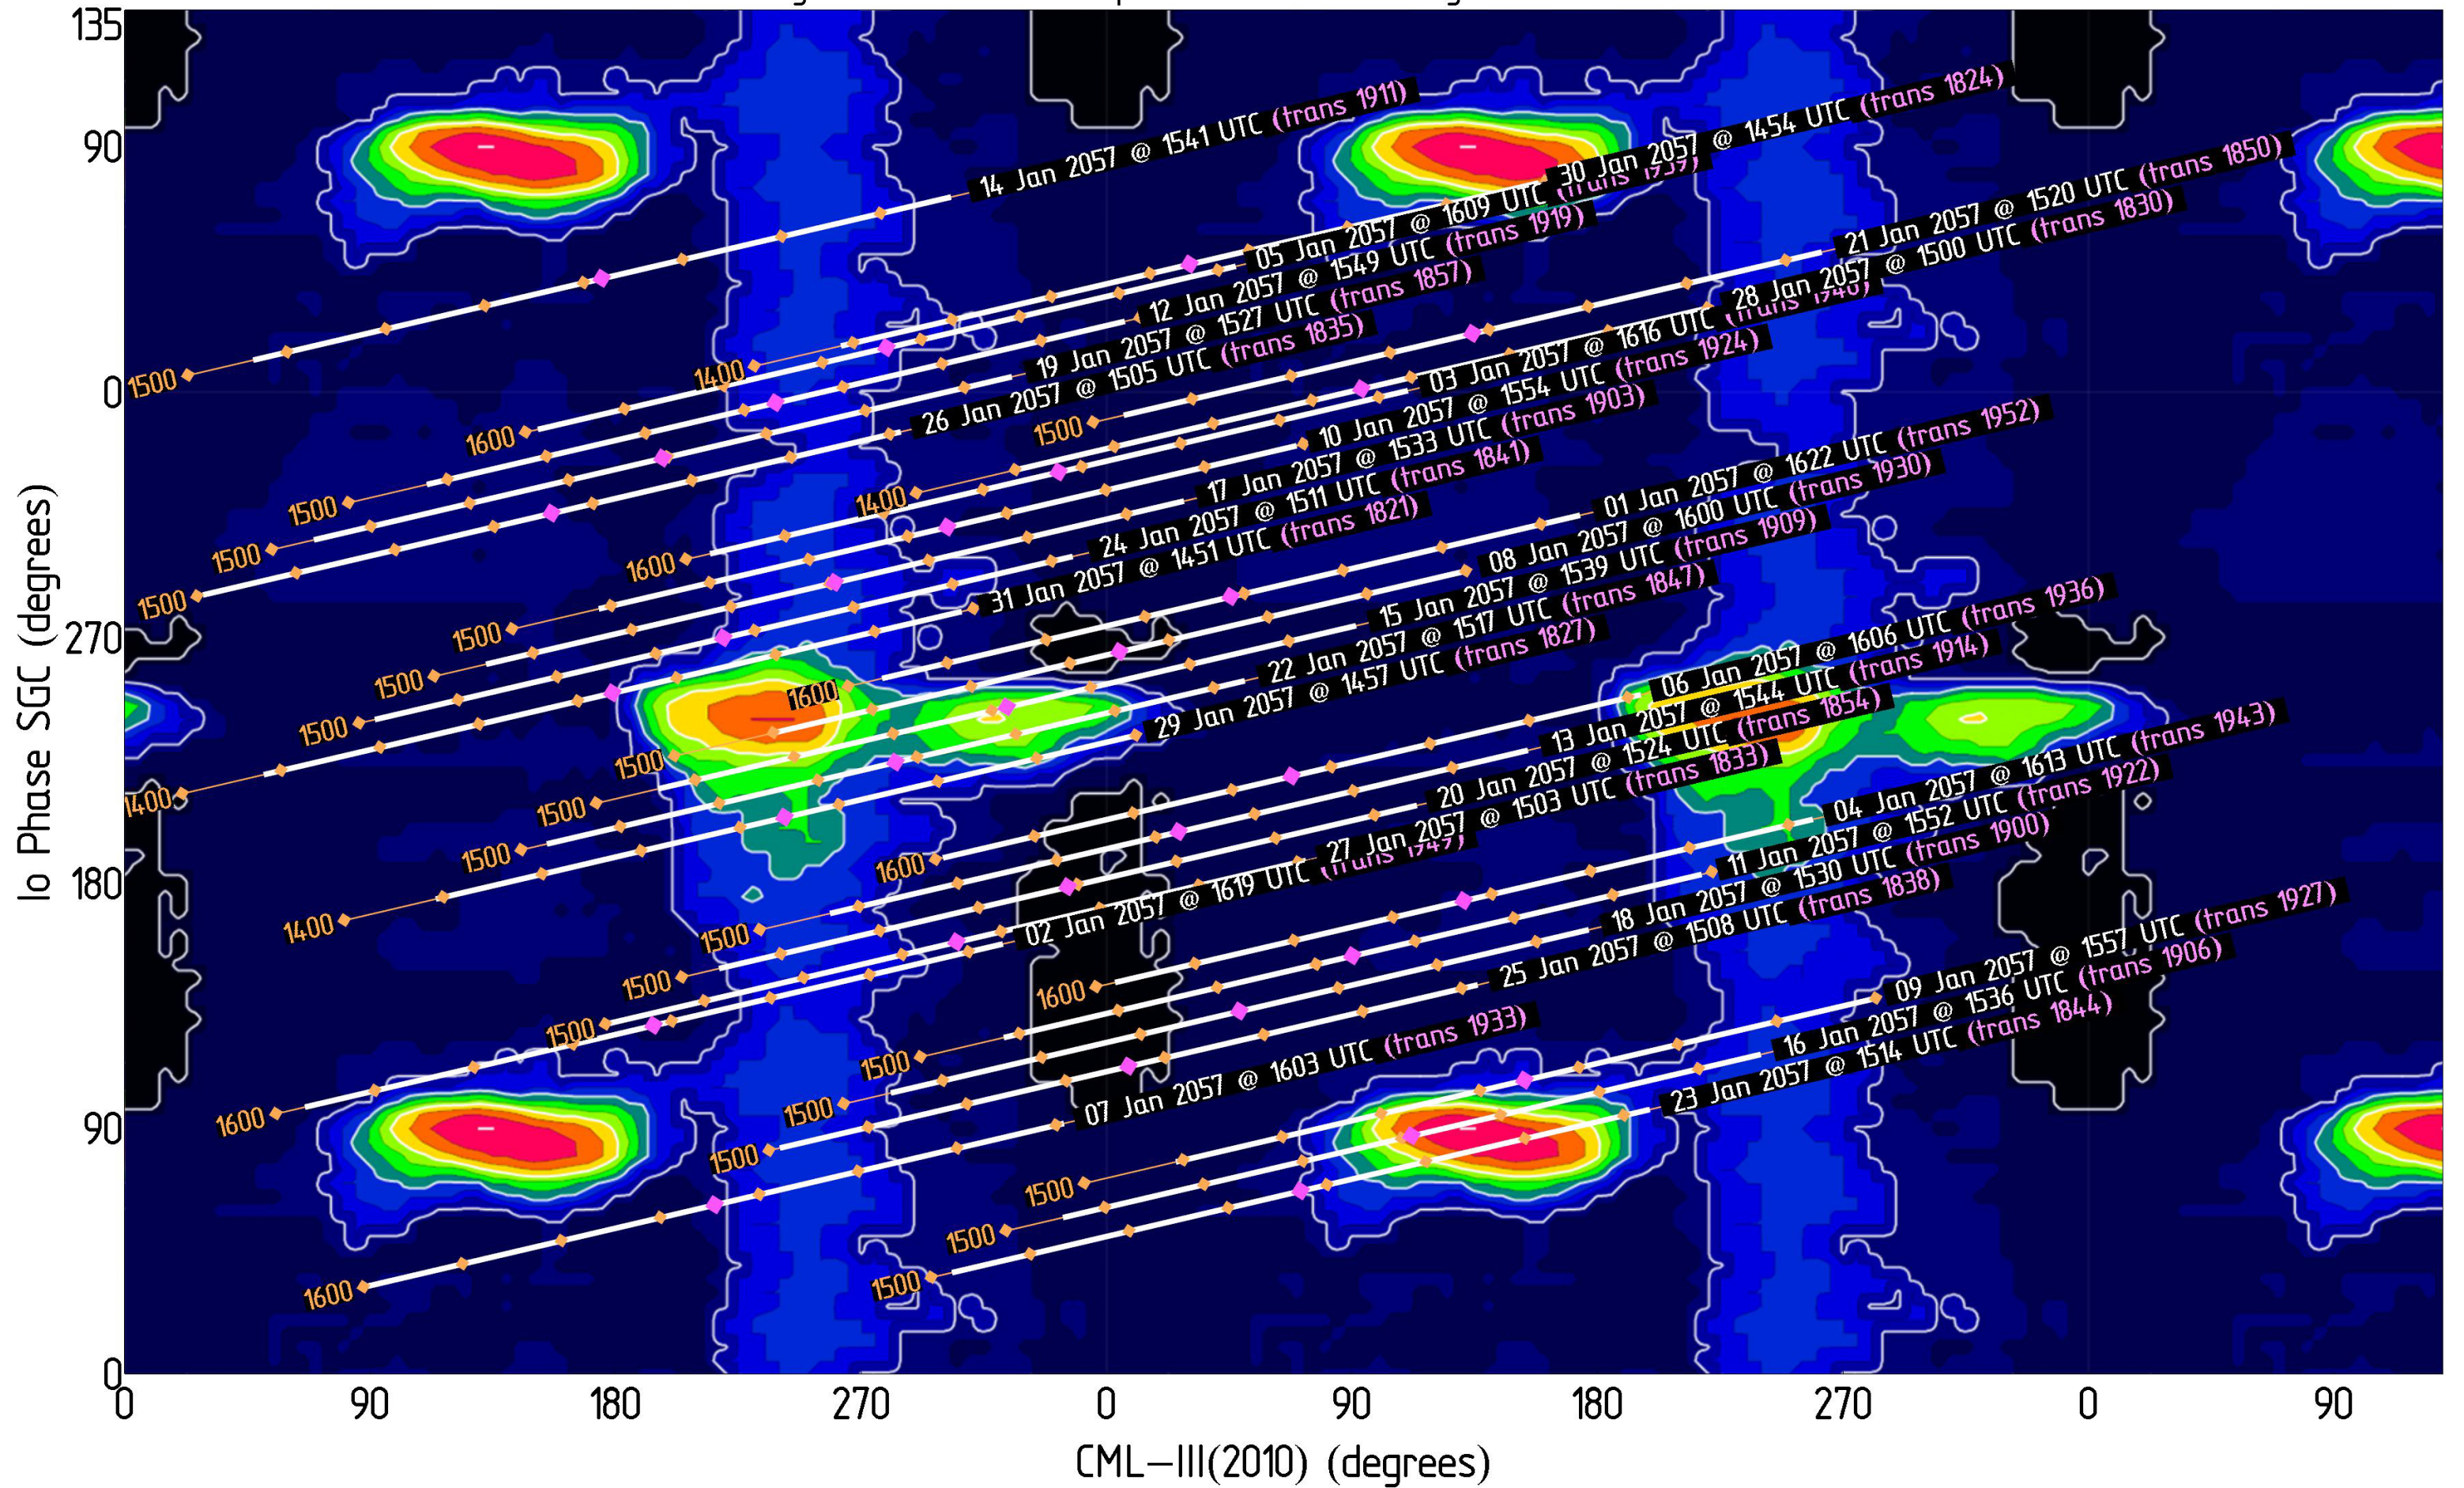

Jupiter Availability Plot for January 2057

Ephemerides for AJ4CO Observatory, Florida, 29°50' N, 82°37' W

Tracks show ± 3.5 hours from Jupiter transit – Times & dates indicate the beginning of each track (i.e., 3.5 hours prior to Jupiter transit)

Magenta dots indicate Jupiter transit Orange dots indicate xx00 UTC

Jupiter Availability Plot for February 2057

Ephemerides for AJ4CO Observatory, Florida, 29°50' N, 82°37' W

Tracks show ± 3.5 hours from Jupiter transit – Times & dates indicate the beginning of each track (i.e., 3.5 hours prior to Jupiter transit)

Magenta dots indicate Jupiter transit Orange dots indicate xx00 UTC

Jupiter Availability Plot for March 2057

Ephemerides for AJ4CO Observatory, Florida, 29°50' N, 82°37' W

Tracks show ± 3.5 hours from Jupiter transit – Times & dates indicate the beginning of each track (i.e., 3.5 hours prior to Jupiter transit)
Magenta dots indicate Jupiter transit Orange dots indicate xx00 UTC

Jupiter Availability Plot for April 2057

Ephemerides for AJ4CO Observatory, Florida, 29°50' N, 82°37' W

Tracks show ± 3.5 hours from Jupiter transit – Times & dates indicate the beginning of each track (i.e., 3.5 hours prior to Jupiter transit)