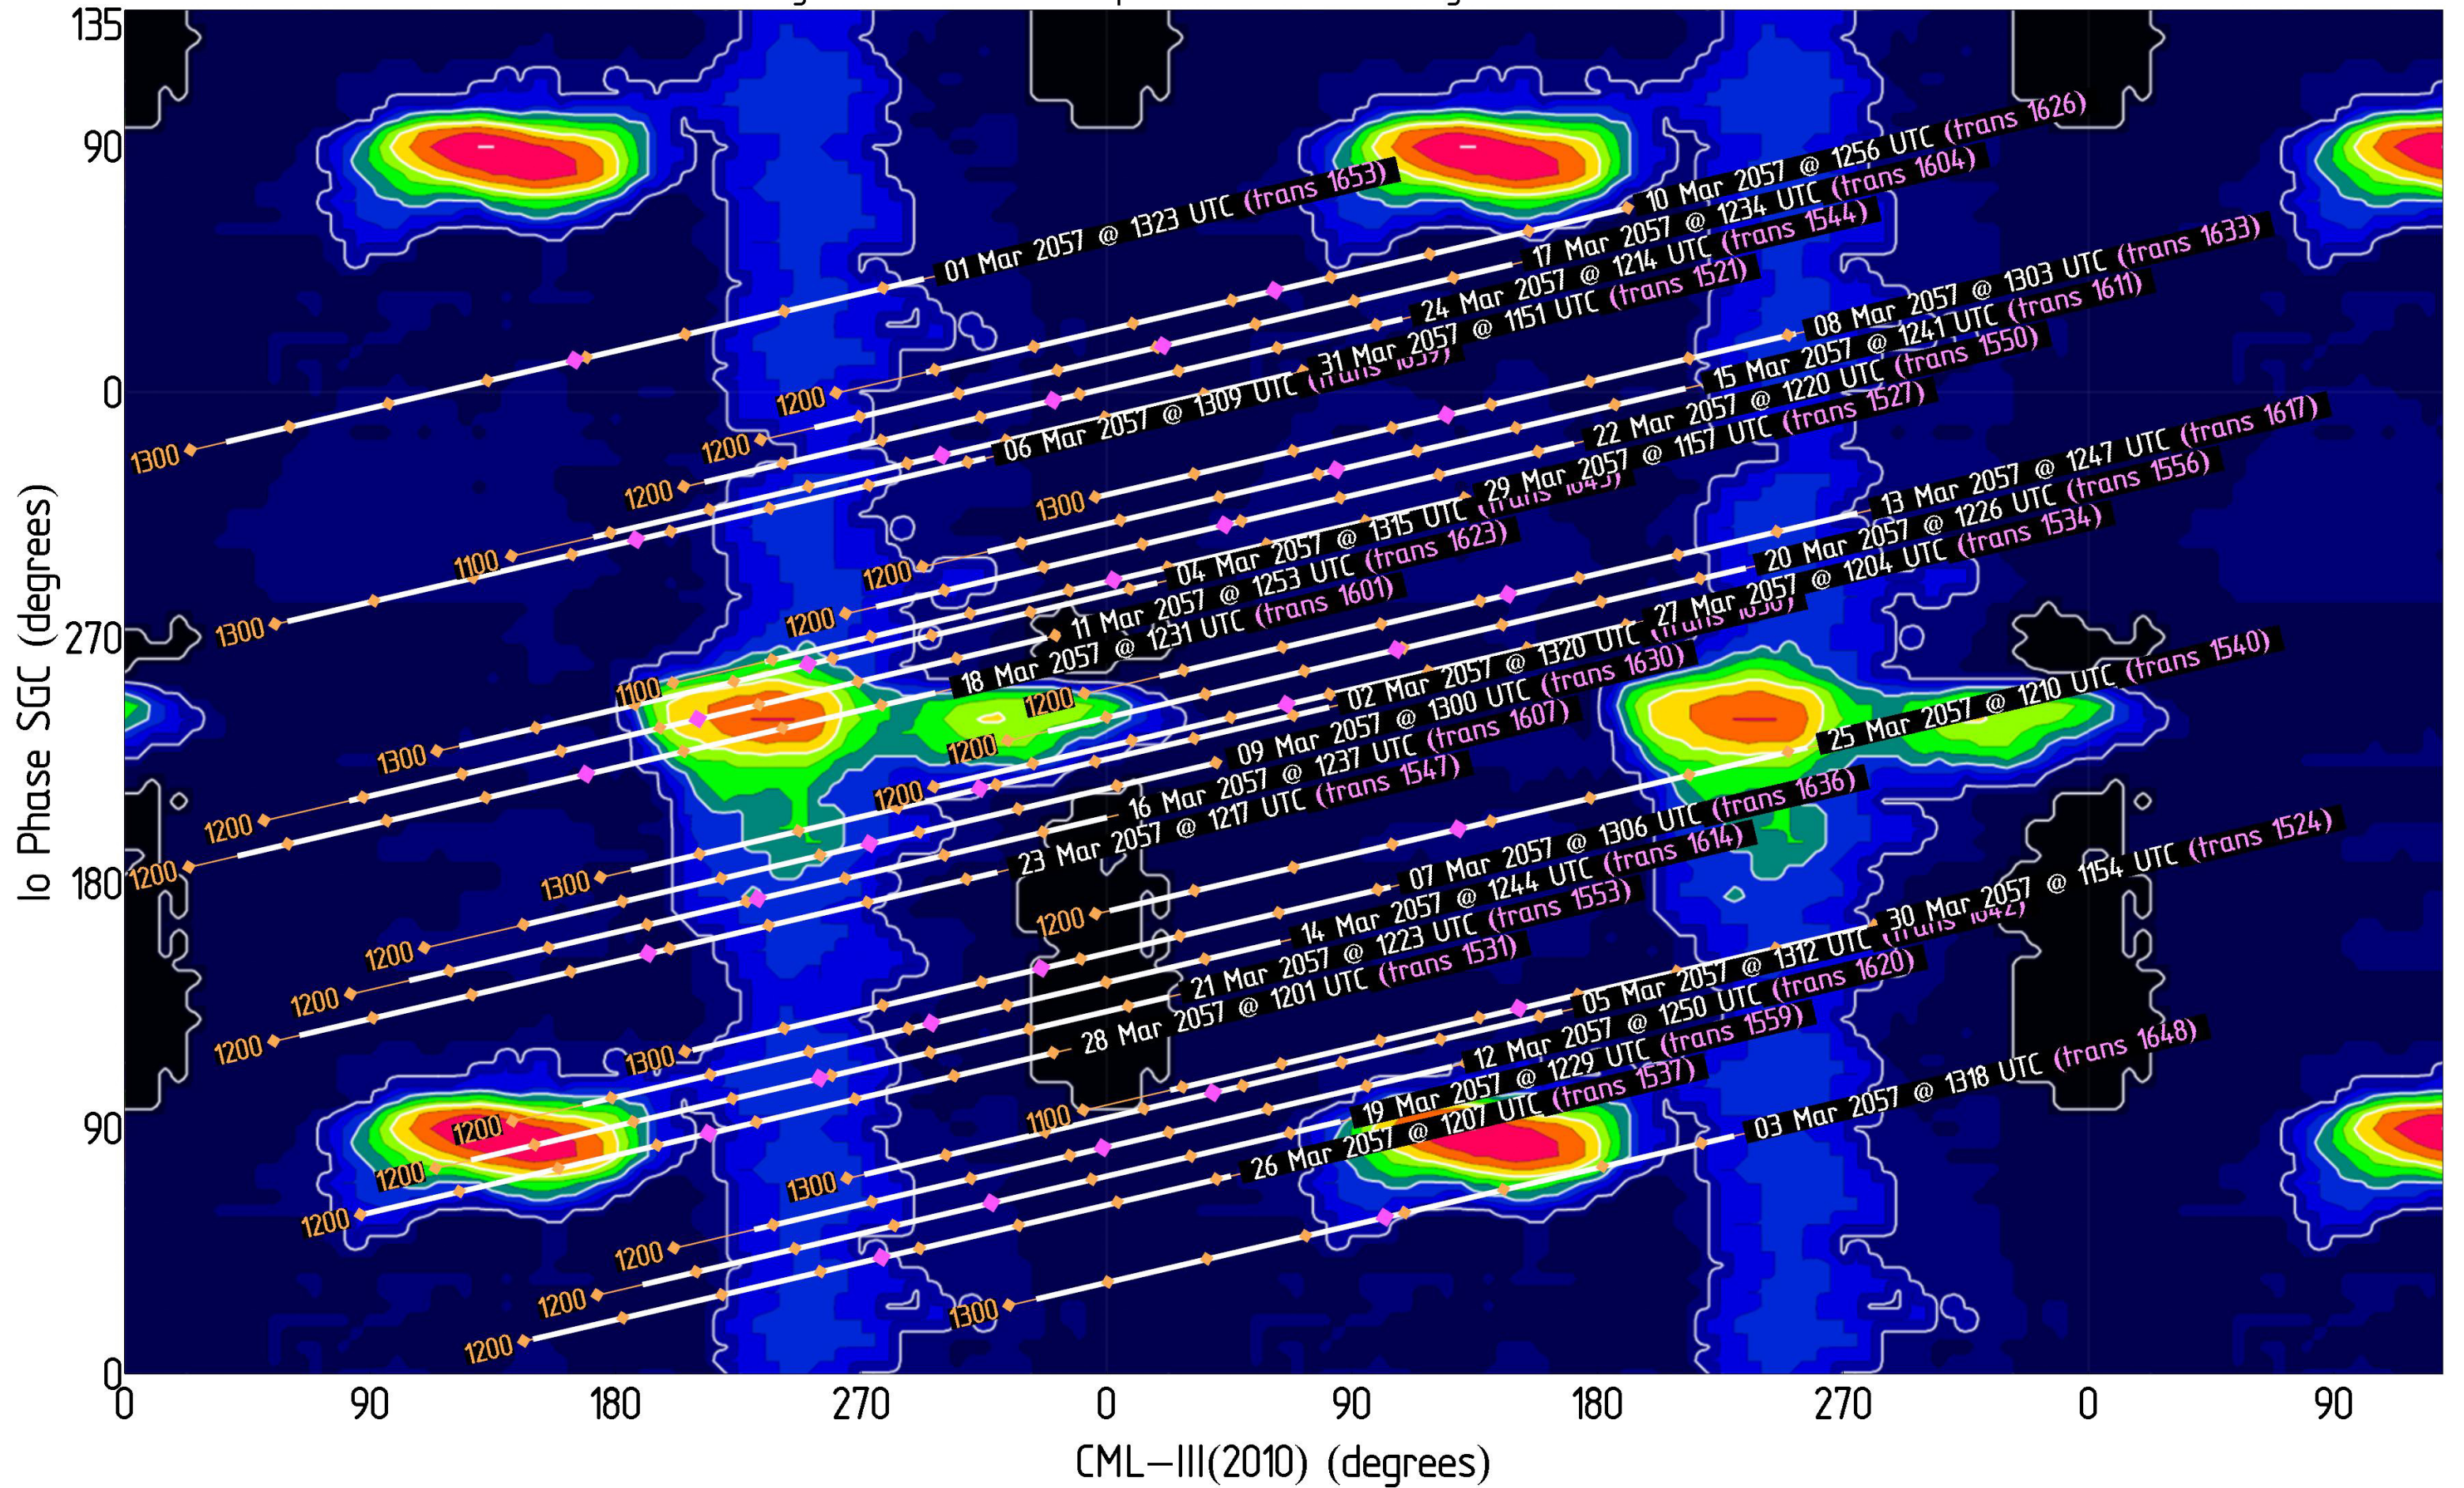

Jupiter Availability Plot for January 2057

Ephemerides for AJ4CO Observatory, Florida, 29°50' N, 82°37' W

Tracks show ± 3.5 hours from Jupiter transit – Times & dates indicate the beginning of each track (i.e., 3.5 hours prior to Jupiter transit)

Magenta dots indicate Jupiter transit Orange dots indicate xx00 UTC

Jupiter Availability Plot for February 2057

Ephemerides for AJ4CO Observatory, Florida, 29°50' N, 82°37' W

Tracks show ± 3.5 hours from Jupiter transit – Times & dates indicate the beginning of each track (i.e., 3.5 hours prior to Jupiter transit)

Magenta dots indicate Jupiter transit Orange dots indicate xx00 UTC

Jupiter Availability Plot for March 2057

Ephemerides for AJ4CO Observatory, Florida, 29°50' N, 82°37' W

Tracks show ± 3.5 hours from Jupiter transit – Times & dates indicate the beginning of each track (i.e., 3.5 hours prior to Jupiter transit)
Magenta dots indicate Jupiter transit Orange dots indicate xx00 UTC

Jupiter Availability Plot for April 2057

Ephemerides for AJ4CO Observatory, Florida, 29°50' N, 82°37' W

Tracks show ± 3.5 hours from Jupiter transit – Times & dates indicate the beginning of each track (i.e., 3.5 hours prior to Jupiter transit)