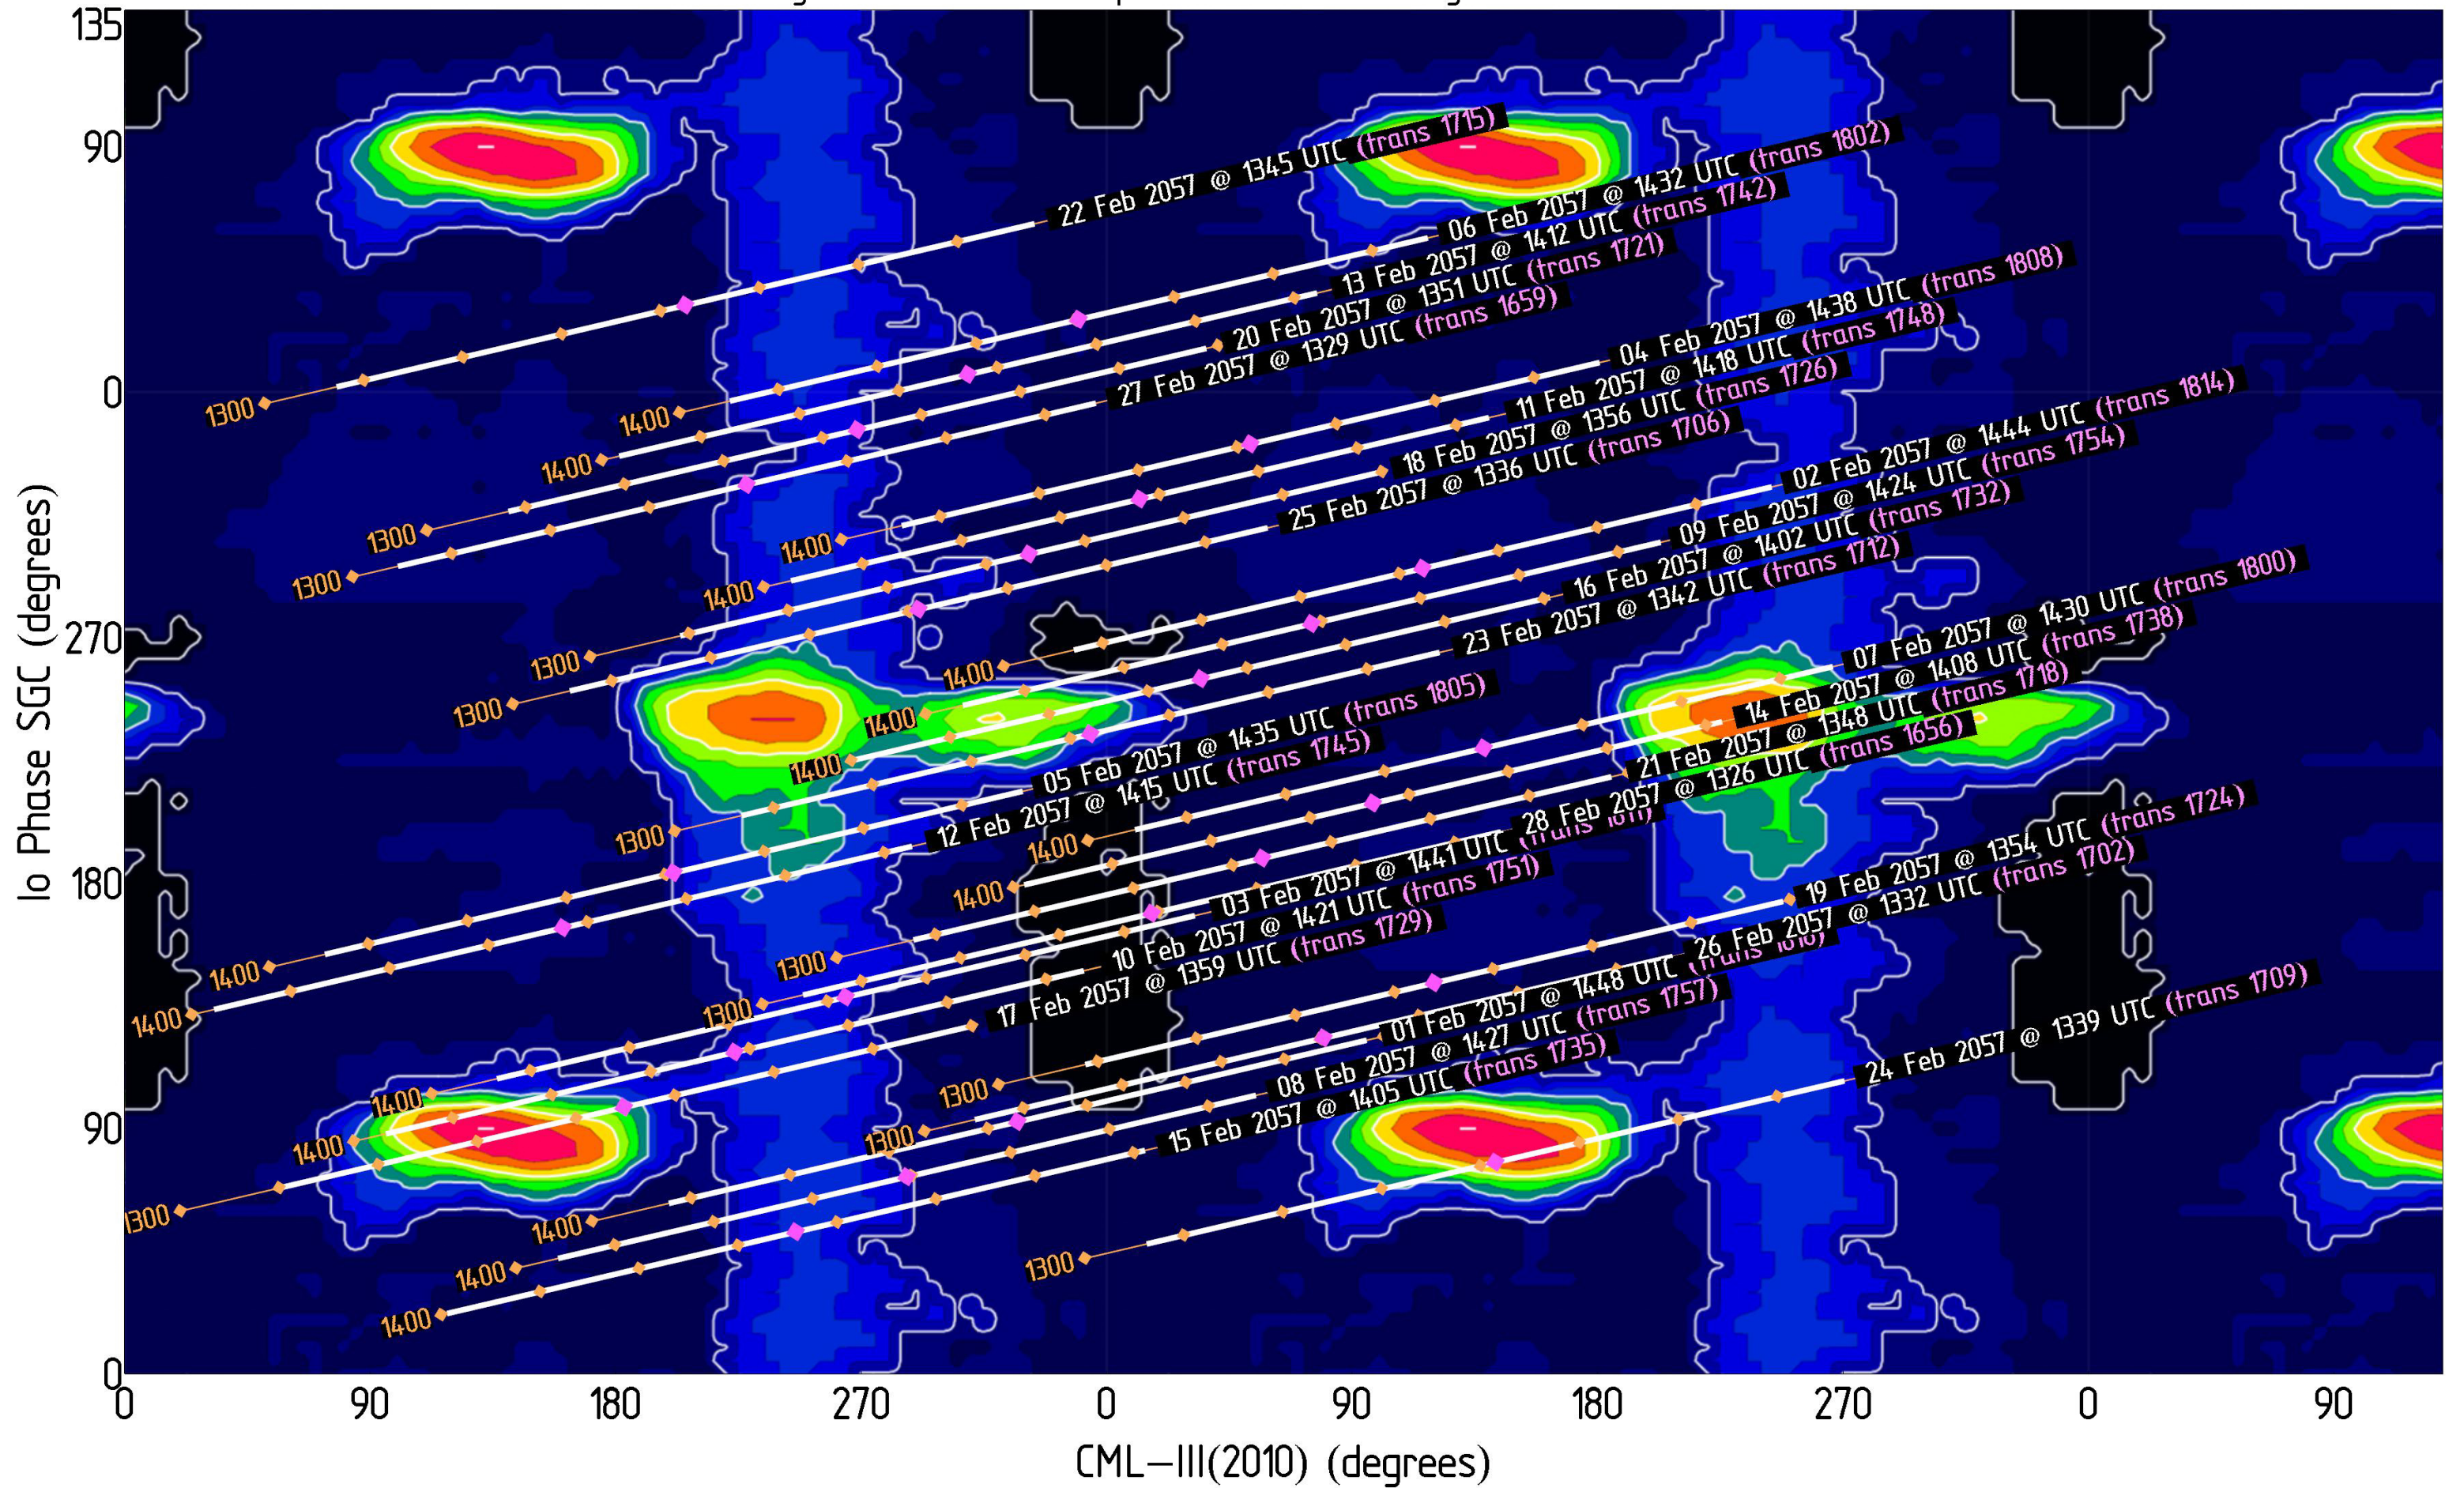

Jupiter Availability Plot for January 2057

Ephemerides for AJ4CO Observatory, Florida, 29°50' N, 82°37' W

Tracks show ± 3.5 hours from Jupiter transit – Times & dates indicate the beginning of each track (i.e., 3.5 hours prior to Jupiter transit)

Magenta dots indicate Jupiter transit Orange dots indicate xx00 UTC

Jupiter Availability Plot for February 2057

Ephemerides for AJ4CO Observatory, Florida, 29°50' N, 82°37' W

Tracks show ± 3.5 hours from Jupiter transit – Times & dates indicate the beginning of each track (i.e., 3.5 hours prior to Jupiter transit)

Magenta dots indicate Jupiter transit Orange dots indicate xx00 UTC

Jupiter Availability Plot for March 2057

Ephemerides for AJ4CO Observatory, Florida, 29°50' N, 82°37' W

Tracks show ± 3.5 hours from Jupiter transit – Times & dates indicate the beginning of each track (i.e., 3.5 hours prior to Jupiter transit)
Magenta dots indicate Jupiter transit Orange dots indicate xx00 UTC

Jupiter Availability Plot for April 2057

Ephemerides for AJ4CO Observatory, Florida, 29°50' N, 82°37' W

Tracks show ± 3.5 hours from Jupiter transit – Times & dates indicate the beginning of each track (i.e., 3.5 hours prior to Jupiter transit)