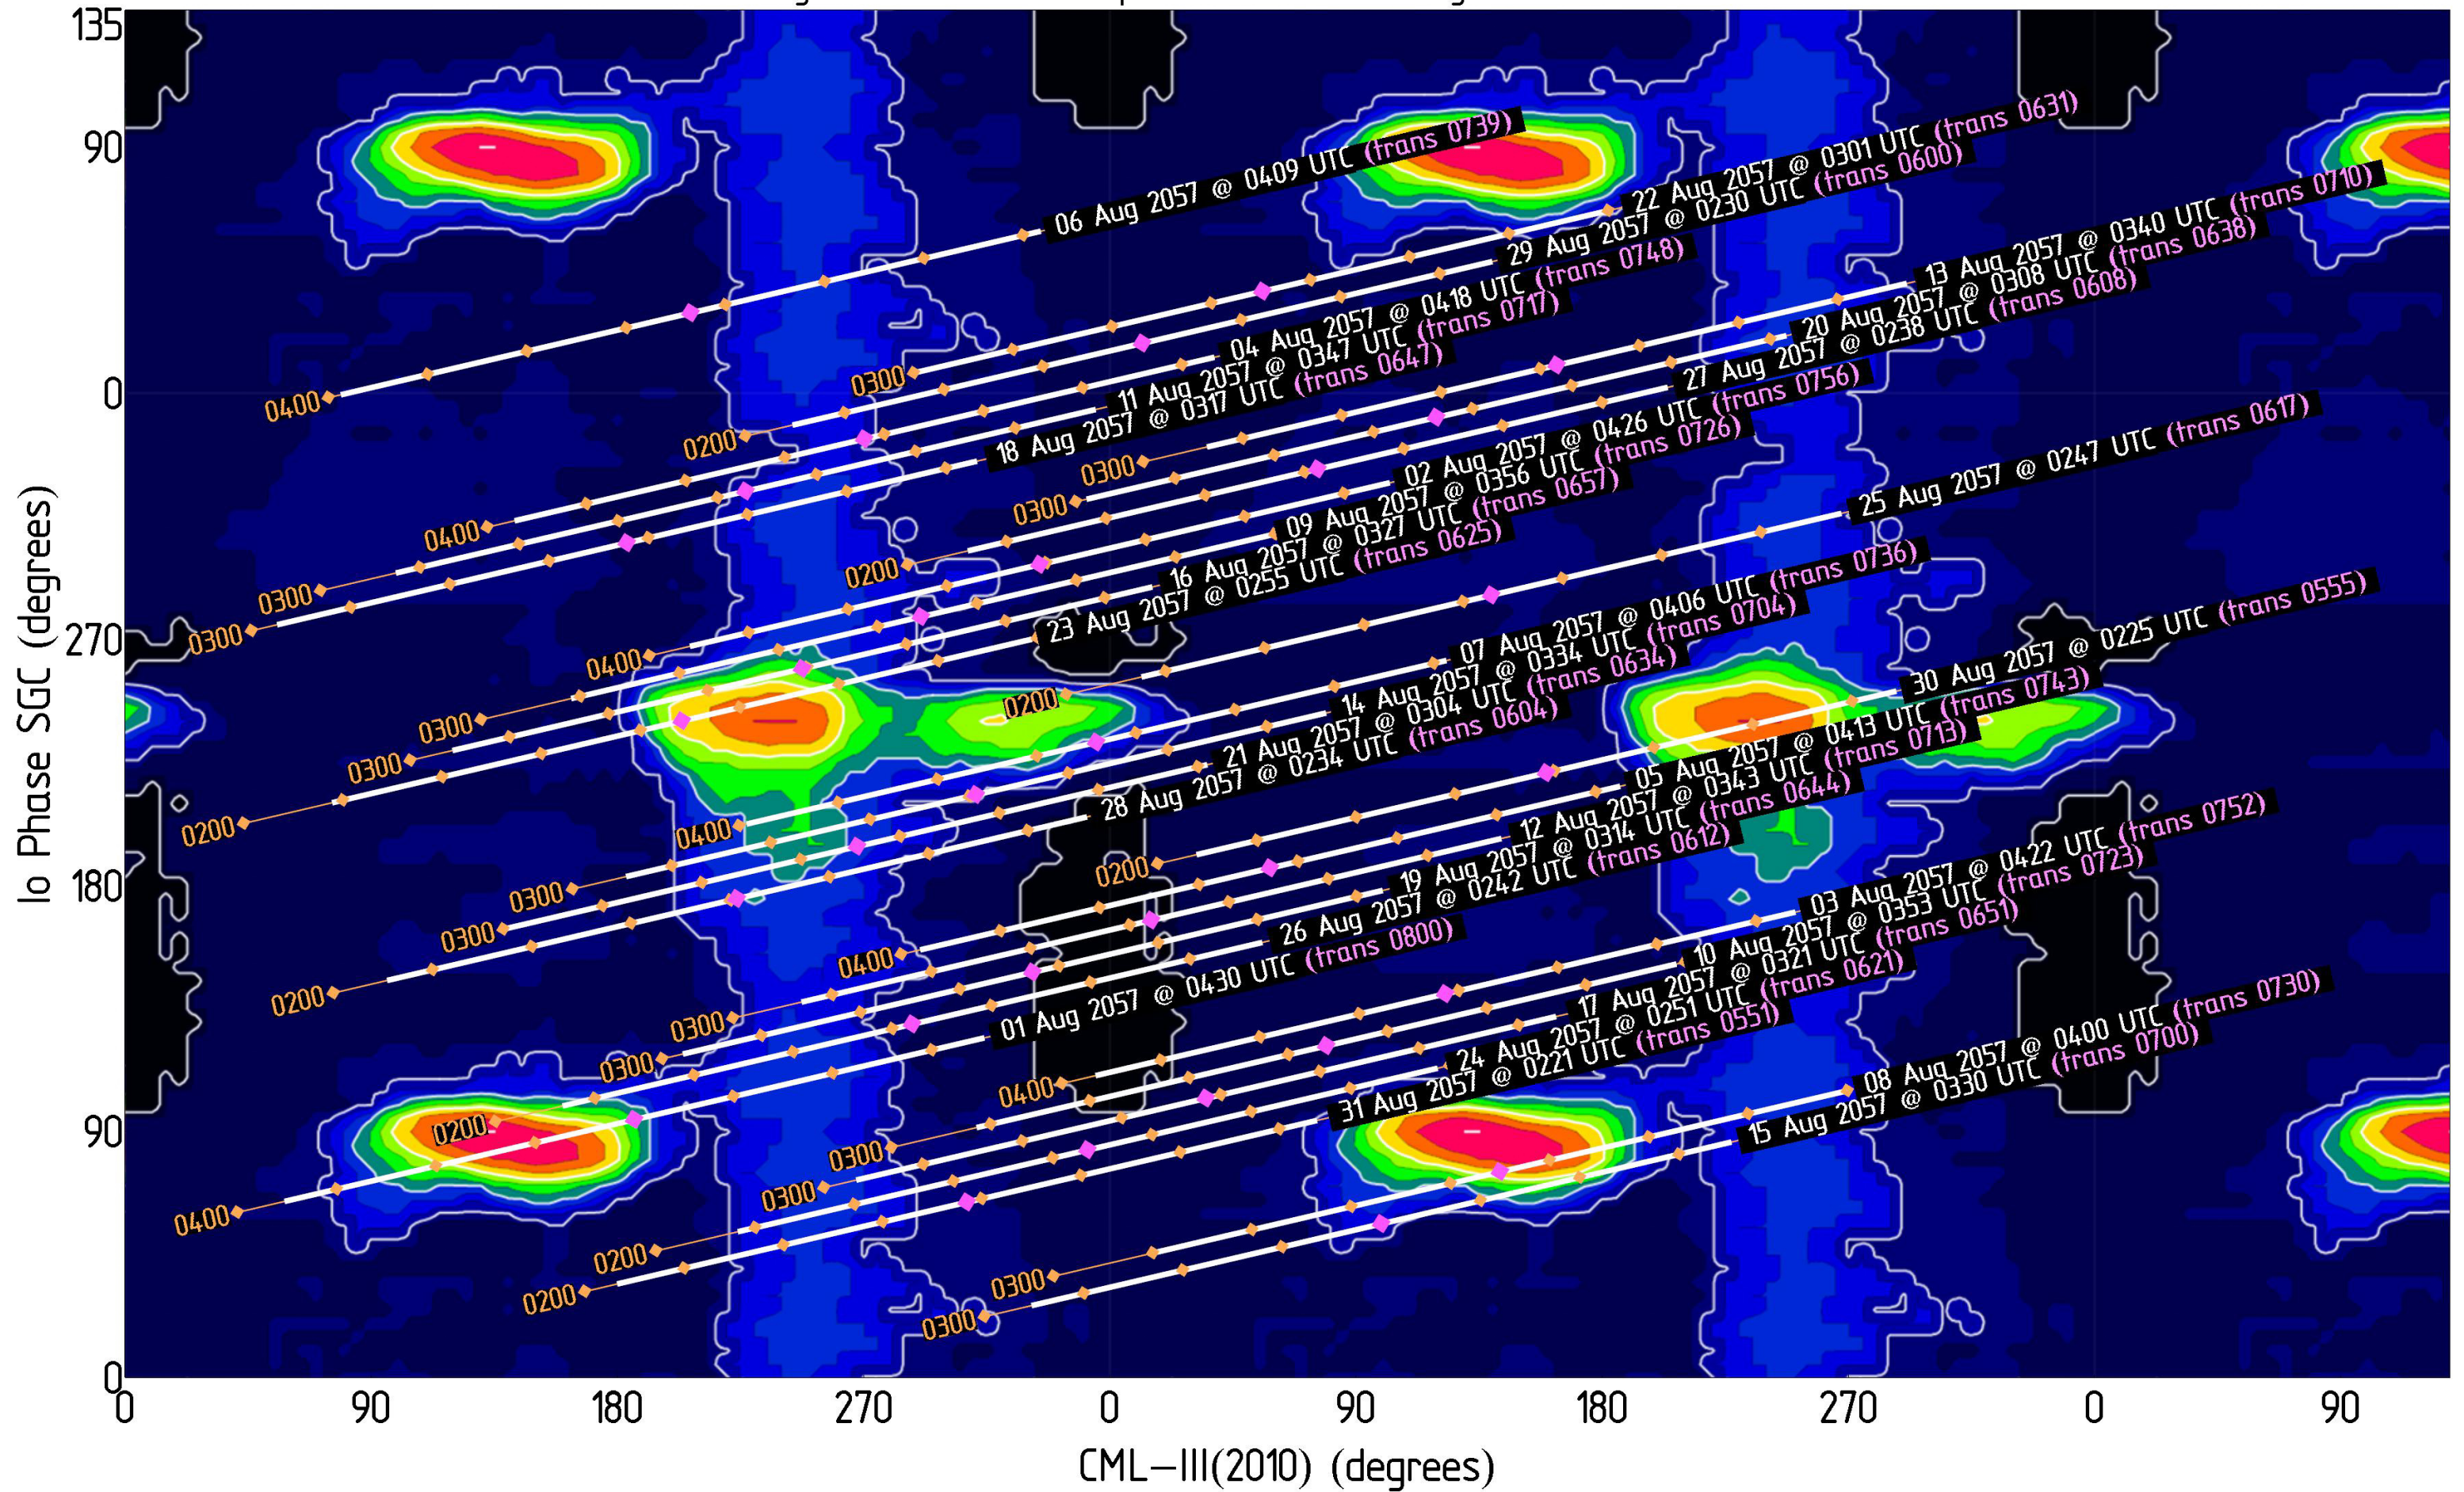

Magenta dots indicate Jupiter transit Orange dots indicate xx00 UTC

Jupiter Availability Plot for June 2057

Ephemerides for AJ4CO Observatory, Florida, 29°50' N, 82°37' W

Tracks show ± 3.5 hours from Jupiter transit – Times & dates indicate the beginning of each track (i.e., 3.5 hours prior to Jupiter transit)

Magenta dots indicate Jupiter transit Orange dots indicate xx00 UTC

Jupiter Availability Plot for August 2057

Ephemerides for AJ4CO Observatory, Florida, 29°50' N, 82°37' W

Tracks show ± 3.5 hours from Jupiter transit – Times & dates indicate the beginning of each track (i.e., 3.5 hours prior to Jupiter transit)

Magenta dots indicate Jupiter transit Orange dots indicate xx00 UTC

Jupiter Availability Plot for September 2057

Ephemerides for AJ4CO Observatory, Florida, 29°50' N, 82°37' W

Tracks show ± 3.5 hours from Jupiter transit – Times & dates indicate the beginning of each track (i.e., 3.5 hours prior to Jupiter transit)

Magenta dots indicate Jupiter transit Orange dots indicate xx00 UTC

Jupiter Availability Plot for October 2057

Ephemerides for AJ4CO Observatory, Florida, 29°50' N, 82°37' W

Tracks show ± 3.5 hours from Jupiter transit – Times & dates indicate the beginning of each track (i.e., 3.5 hours prior to Jupiter transit)