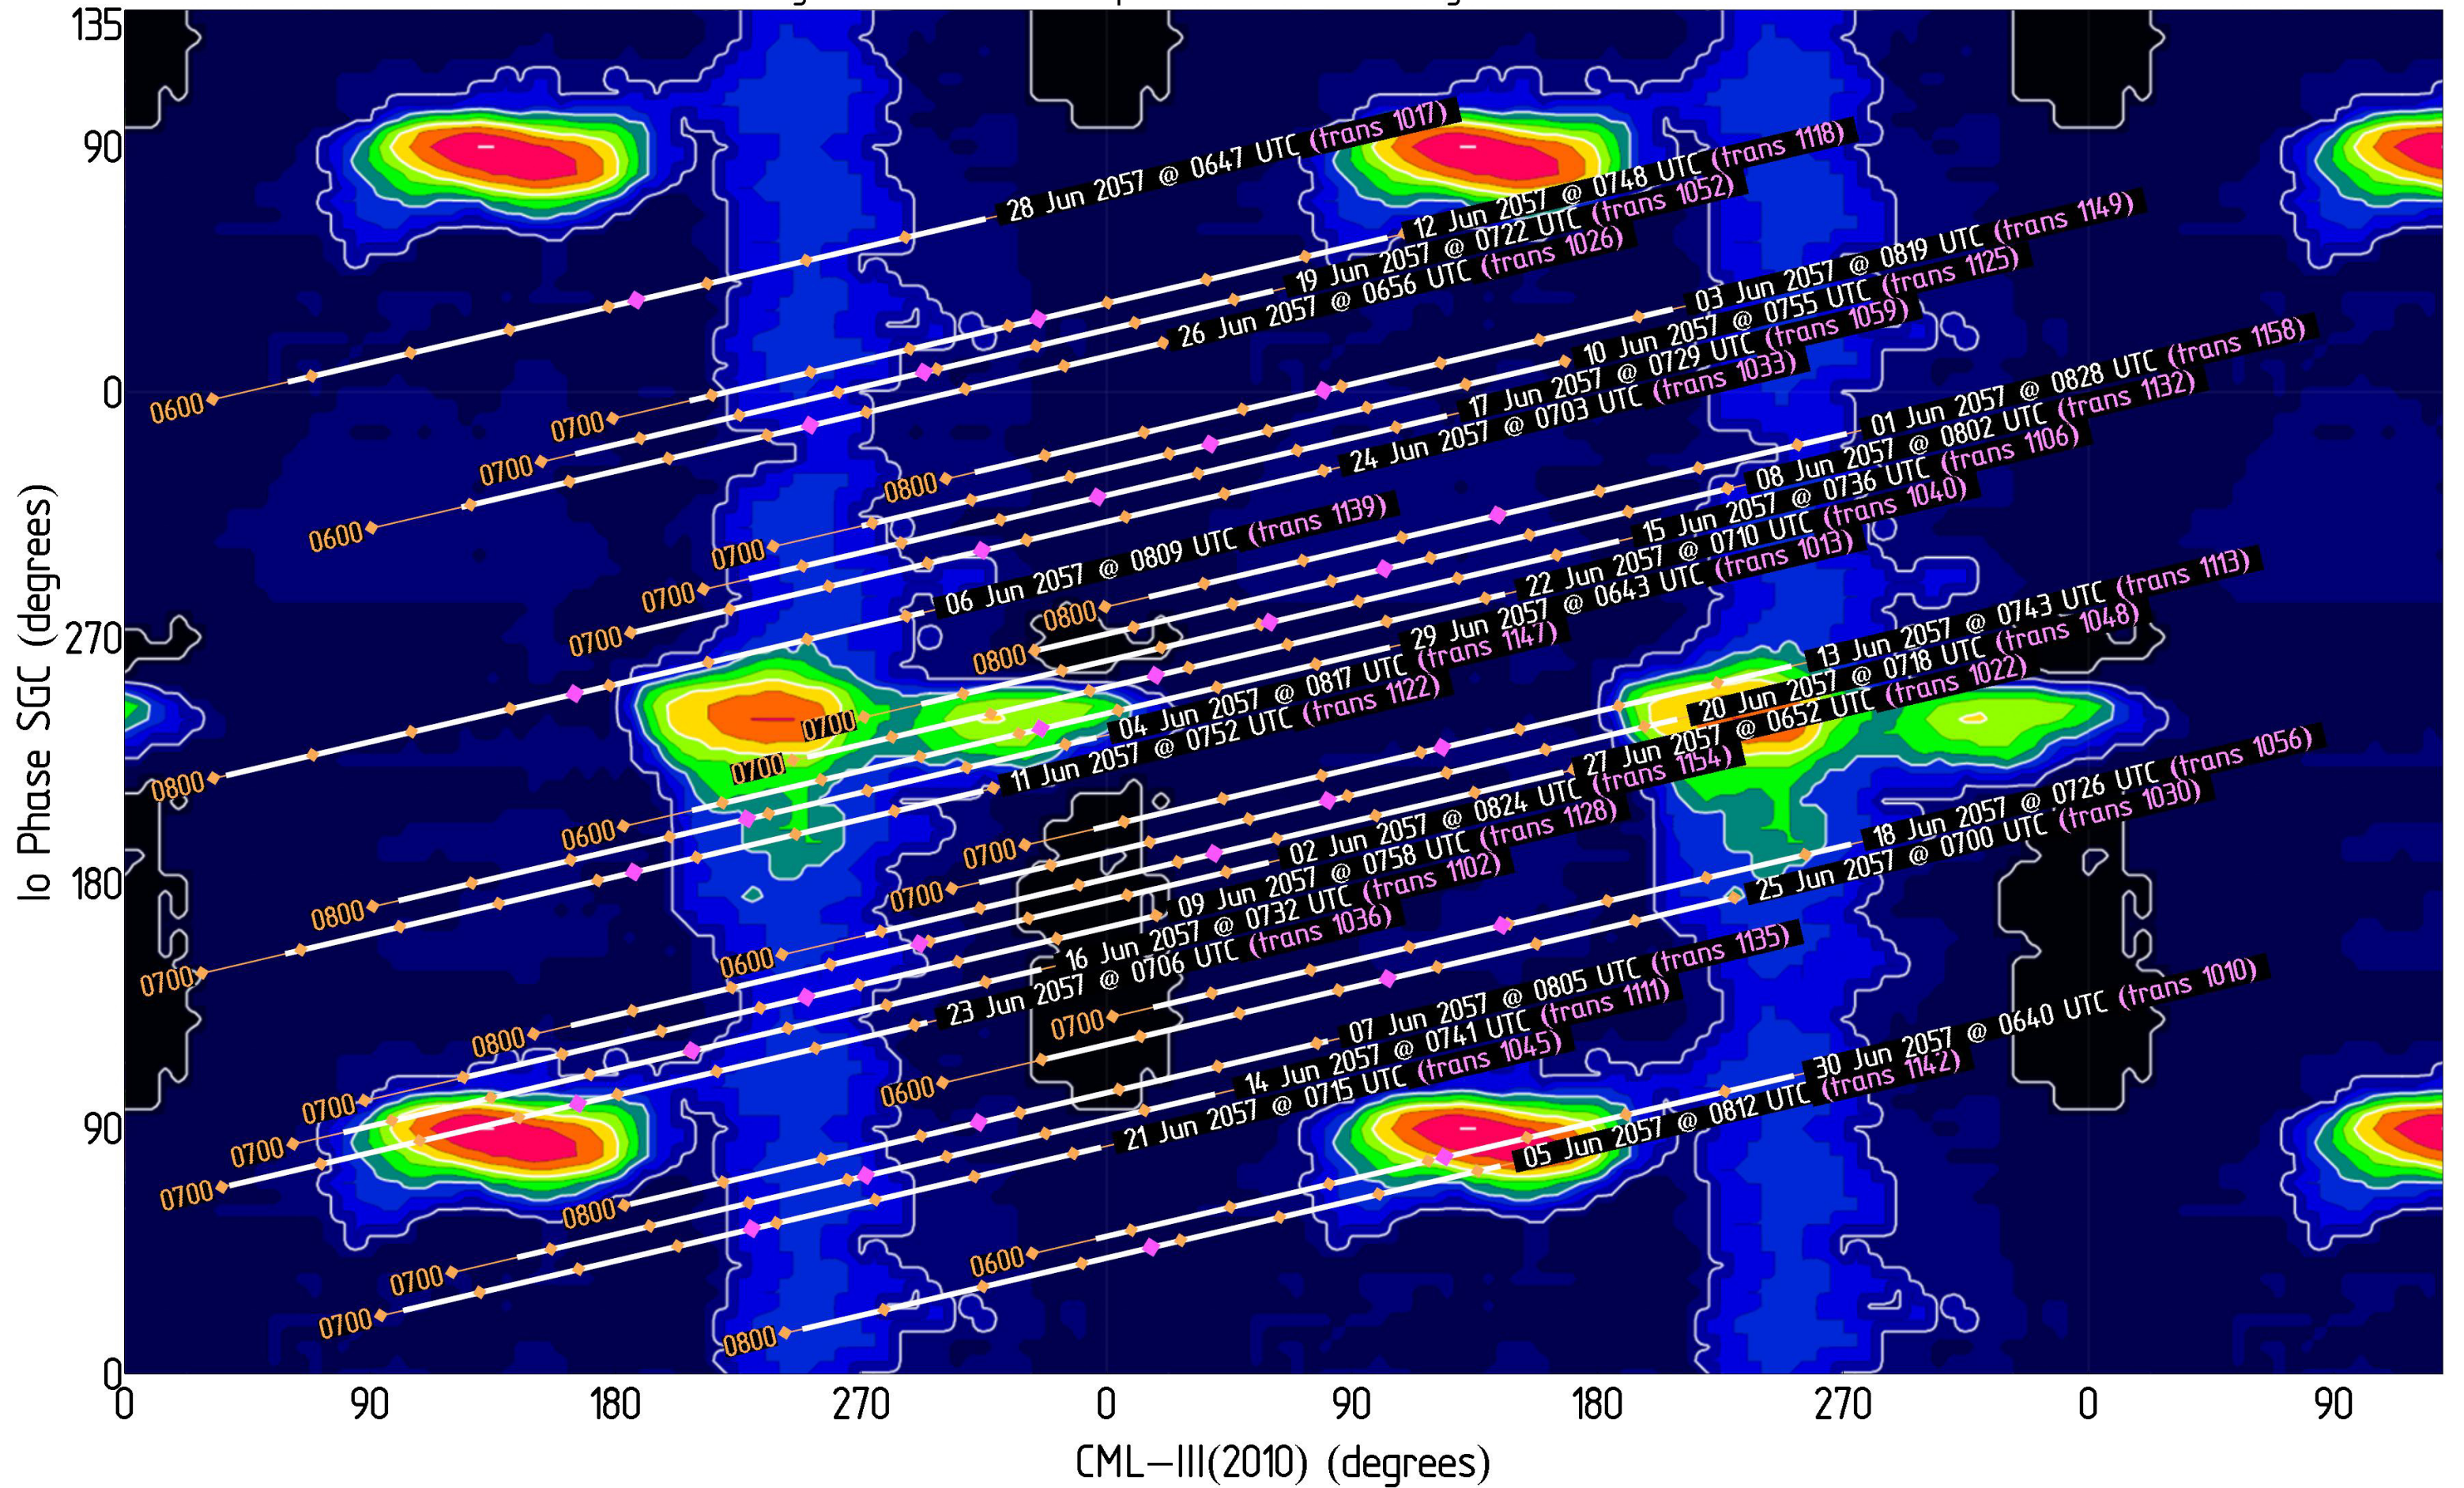

Magenta dots indicate Jupiter transit Orange dots indicate xx00 UTC

Jupiter Availability Plot for June 2057

Ephemerides for AJ4CO Observatory, Florida, 29°50' N, 82°37' W

Tracks show ± 3.5 hours from Jupiter transit – Times & dates indicate the beginning of each track (i.e., 3.5 hours prior to Jupiter transit)

Magenta dots indicate Jupiter transit Orange dots indicate xx00 UTC

Jupiter Availability Plot for August 2057

Ephemerides for AJ4CO Observatory, Florida, 29°50' N, 82°37' W

Tracks show ± 3.5 hours from Jupiter transit – Times & dates indicate the beginning of each track (i.e., 3.5 hours prior to Jupiter transit)

Magenta dots indicate Jupiter transit Orange dots indicate xx00 UTC

Jupiter Availability Plot for September 2057

Ephemerides for AJ4CO Observatory, Florida, 29°50' N, 82°37' W

Tracks show ± 3.5 hours from Jupiter transit – Times & dates indicate the beginning of each track (i.e., 3.5 hours prior to Jupiter transit)

Magenta dots indicate Jupiter transit Orange dots indicate xx00 UTC

Jupiter Availability Plot for October 2057

Ephemerides for AJ4CO Observatory, Florida, 29°50' N, 82°37' W

Tracks show ± 3.5 hours from Jupiter transit – Times & dates indicate the beginning of each track (i.e., 3.5 hours prior to Jupiter transit)