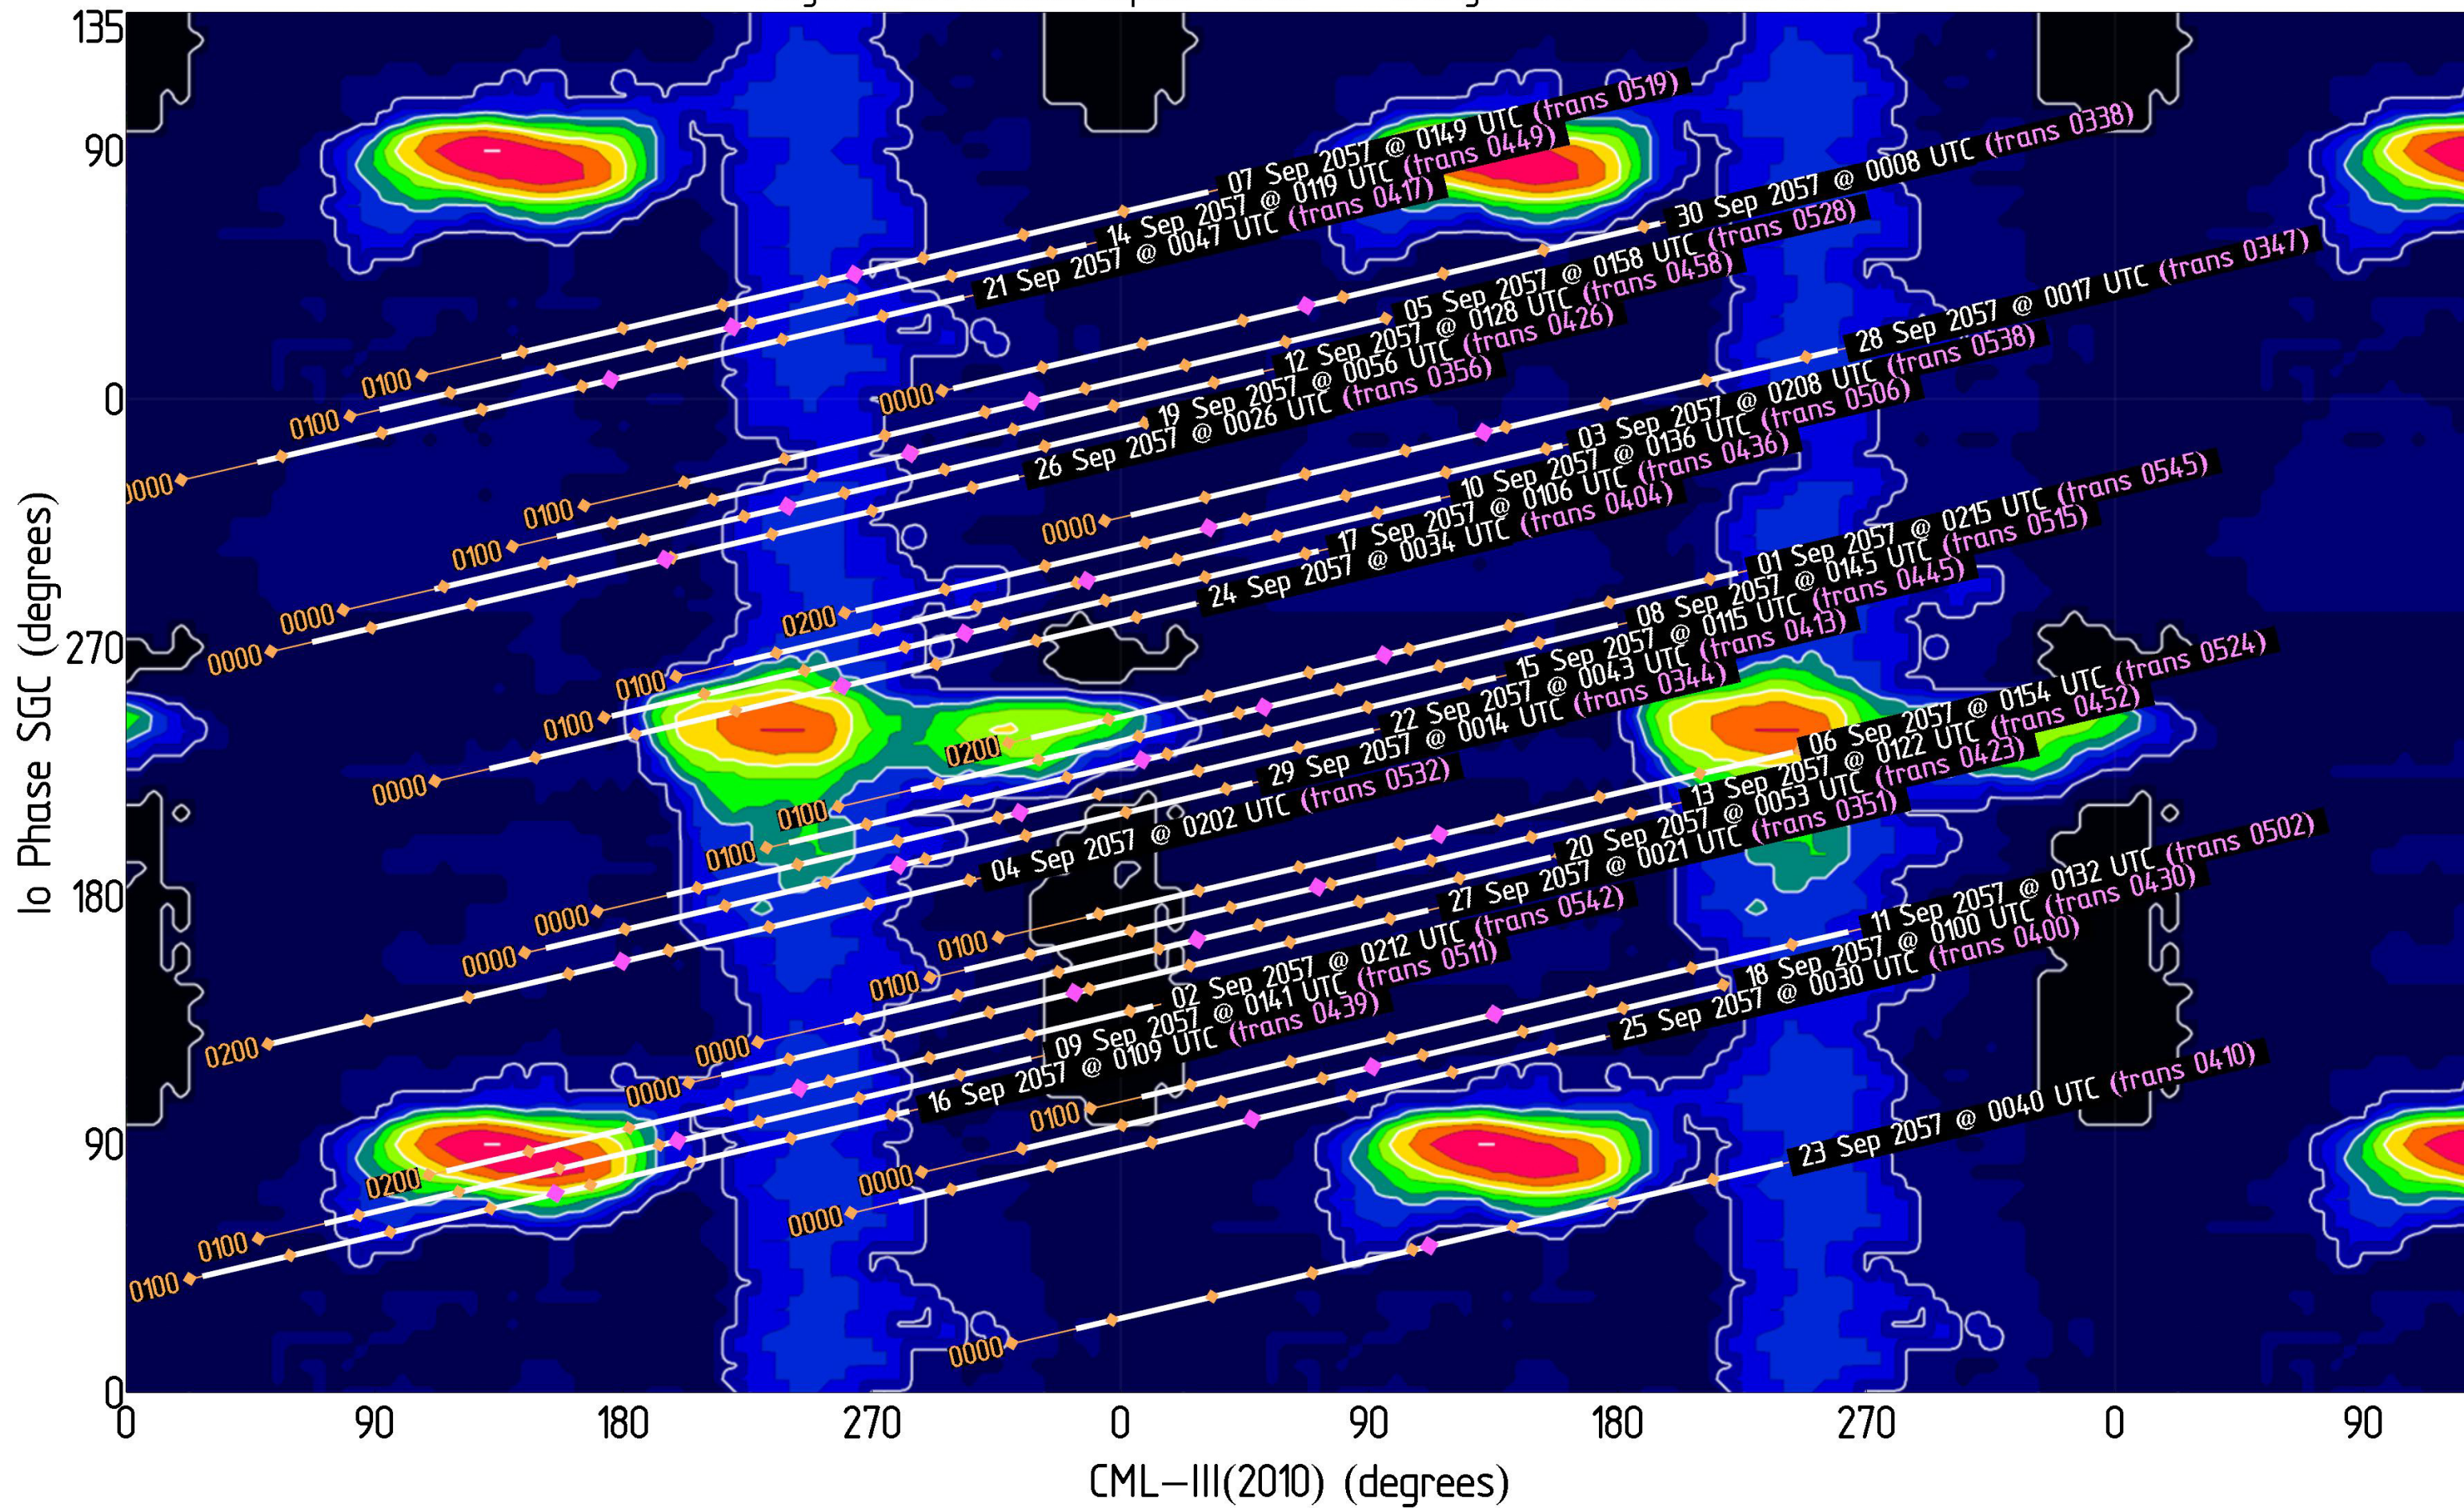

Magenta dots indicate Jupiter transit Orange dots indicate xx00 UTC

Jupiter Availability Plot for August 2057

Ephemerides for AJ4CO Observatory, Florida, 29°50' N, 82°37' W

Tracks show ± 3.5 hours from Jupiter transit – Times & dates indicate the beginning of each track (i.e., 3.5 hours prior to Jupiter transit)

Magenta dots indicate Jupiter transit Orange dots indicate xx00 UTC

Jupiter Availability Plot for September 2057

Ephemerides for AJ4CO Observatory, Florida, 29°50' N, 82°37' W

Tracks show ± 3.5 hours from Jupiter transit – Times & dates indicate the beginning of each track (i.e., 3.5 hours prior to Jupiter transit)

Magenta dots indicate Jupiter transit Orange dots indicate xx00 UTC

Jupiter Availability Plot for October 2057

Ephemerides for AJ4CO Observatory, Florida, 29°50' N, 82°37' W

Tracks show ± 3.5 hours from Jupiter transit – Times & dates indicate the beginning of each track (i.e., 3.5 hours prior to Jupiter transit)

Magenta dots indicate Jupiter transit Orange dots indicate xx00 UTC

Jupiter Availability Plot for December 2057

Ephemerides for AJ4CO Observatory, Florida, 29°50' N, 82°37' W

Tracks show ± 3.5 hours from Jupiter transit – Times & dates indicate the beginning of each track (i.e., 3.5 hours prior to Jupiter transit)
Magenta dots indicate Jupiter transit Orange dots indicate xx00 UTC