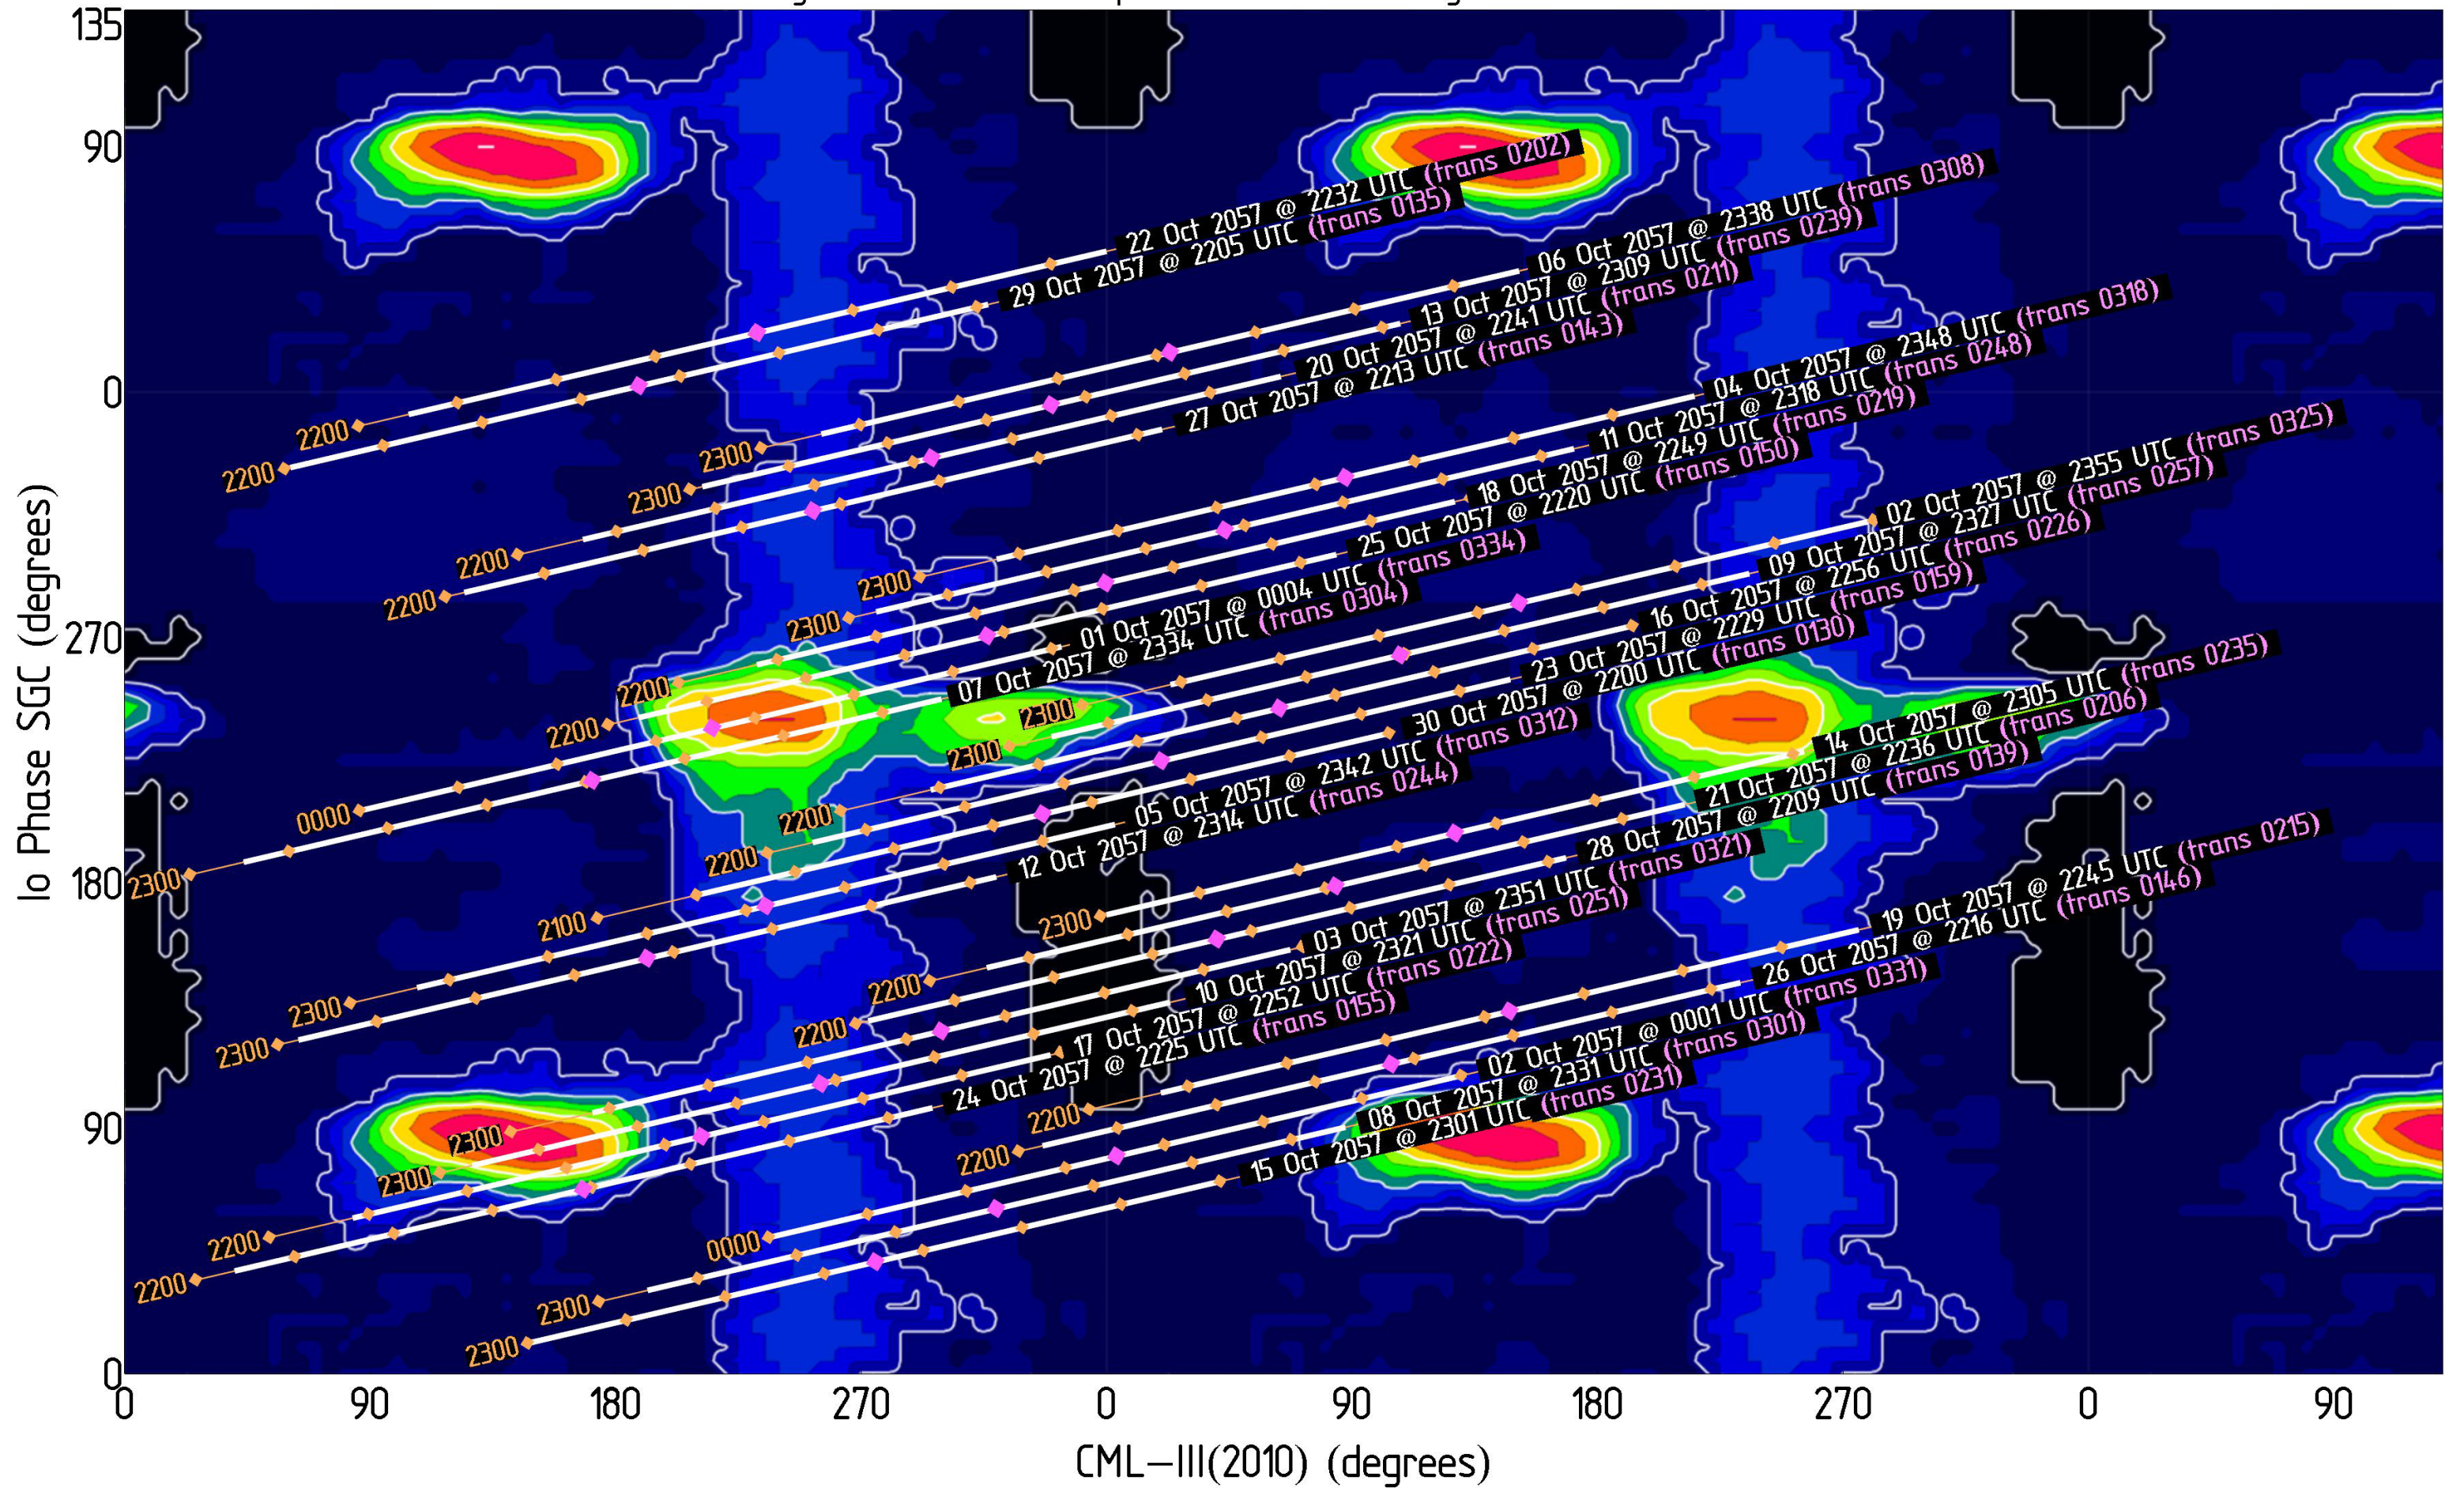

Magenta dots indicate Jupiter transit Orange dots indicate xx00 UTC

Jupiter Availability Plot for August 2057

Ephemerides for AJ4CO Observatory, Florida, 29°50' N, 82°37' W

Tracks show ± 3.5 hours from Jupiter transit – Times & dates indicate the beginning of each track (i.e., 3.5 hours prior to Jupiter transit)

Magenta dots indicate Jupiter transit Orange dots indicate xx00 UTC

Jupiter Availability Plot for September 2057

Ephemerides for AJ4CO Observatory, Florida, 29°50' N, 82°37' W

Tracks show ± 3.5 hours from Jupiter transit – Times & dates indicate the beginning of each track (i.e., 3.5 hours prior to Jupiter transit)

Magenta dots indicate Jupiter transit Orange dots indicate xx00 UTC

Jupiter Availability Plot for October 2057

Ephemerides for AJ4CO Observatory, Florida, 29°50' N, 82°37' W

Tracks show ± 3.5 hours from Jupiter transit – Times & dates indicate the beginning of each track (i.e., 3.5 hours prior to Jupiter transit)

Magenta dots indicate Jupiter transit Orange dots indicate xx00 UTC

Jupiter Availability Plot for December 2057

Ephemerides for AJ4CO Observatory, Florida, 29°50' N, 82°37' W

Tracks show ± 3.5 hours from Jupiter transit – Times & dates indicate the beginning of each track (i.e., 3.5 hours prior to Jupiter transit)
Magenta dots indicate Jupiter transit Orange dots indicate xx00 UTC