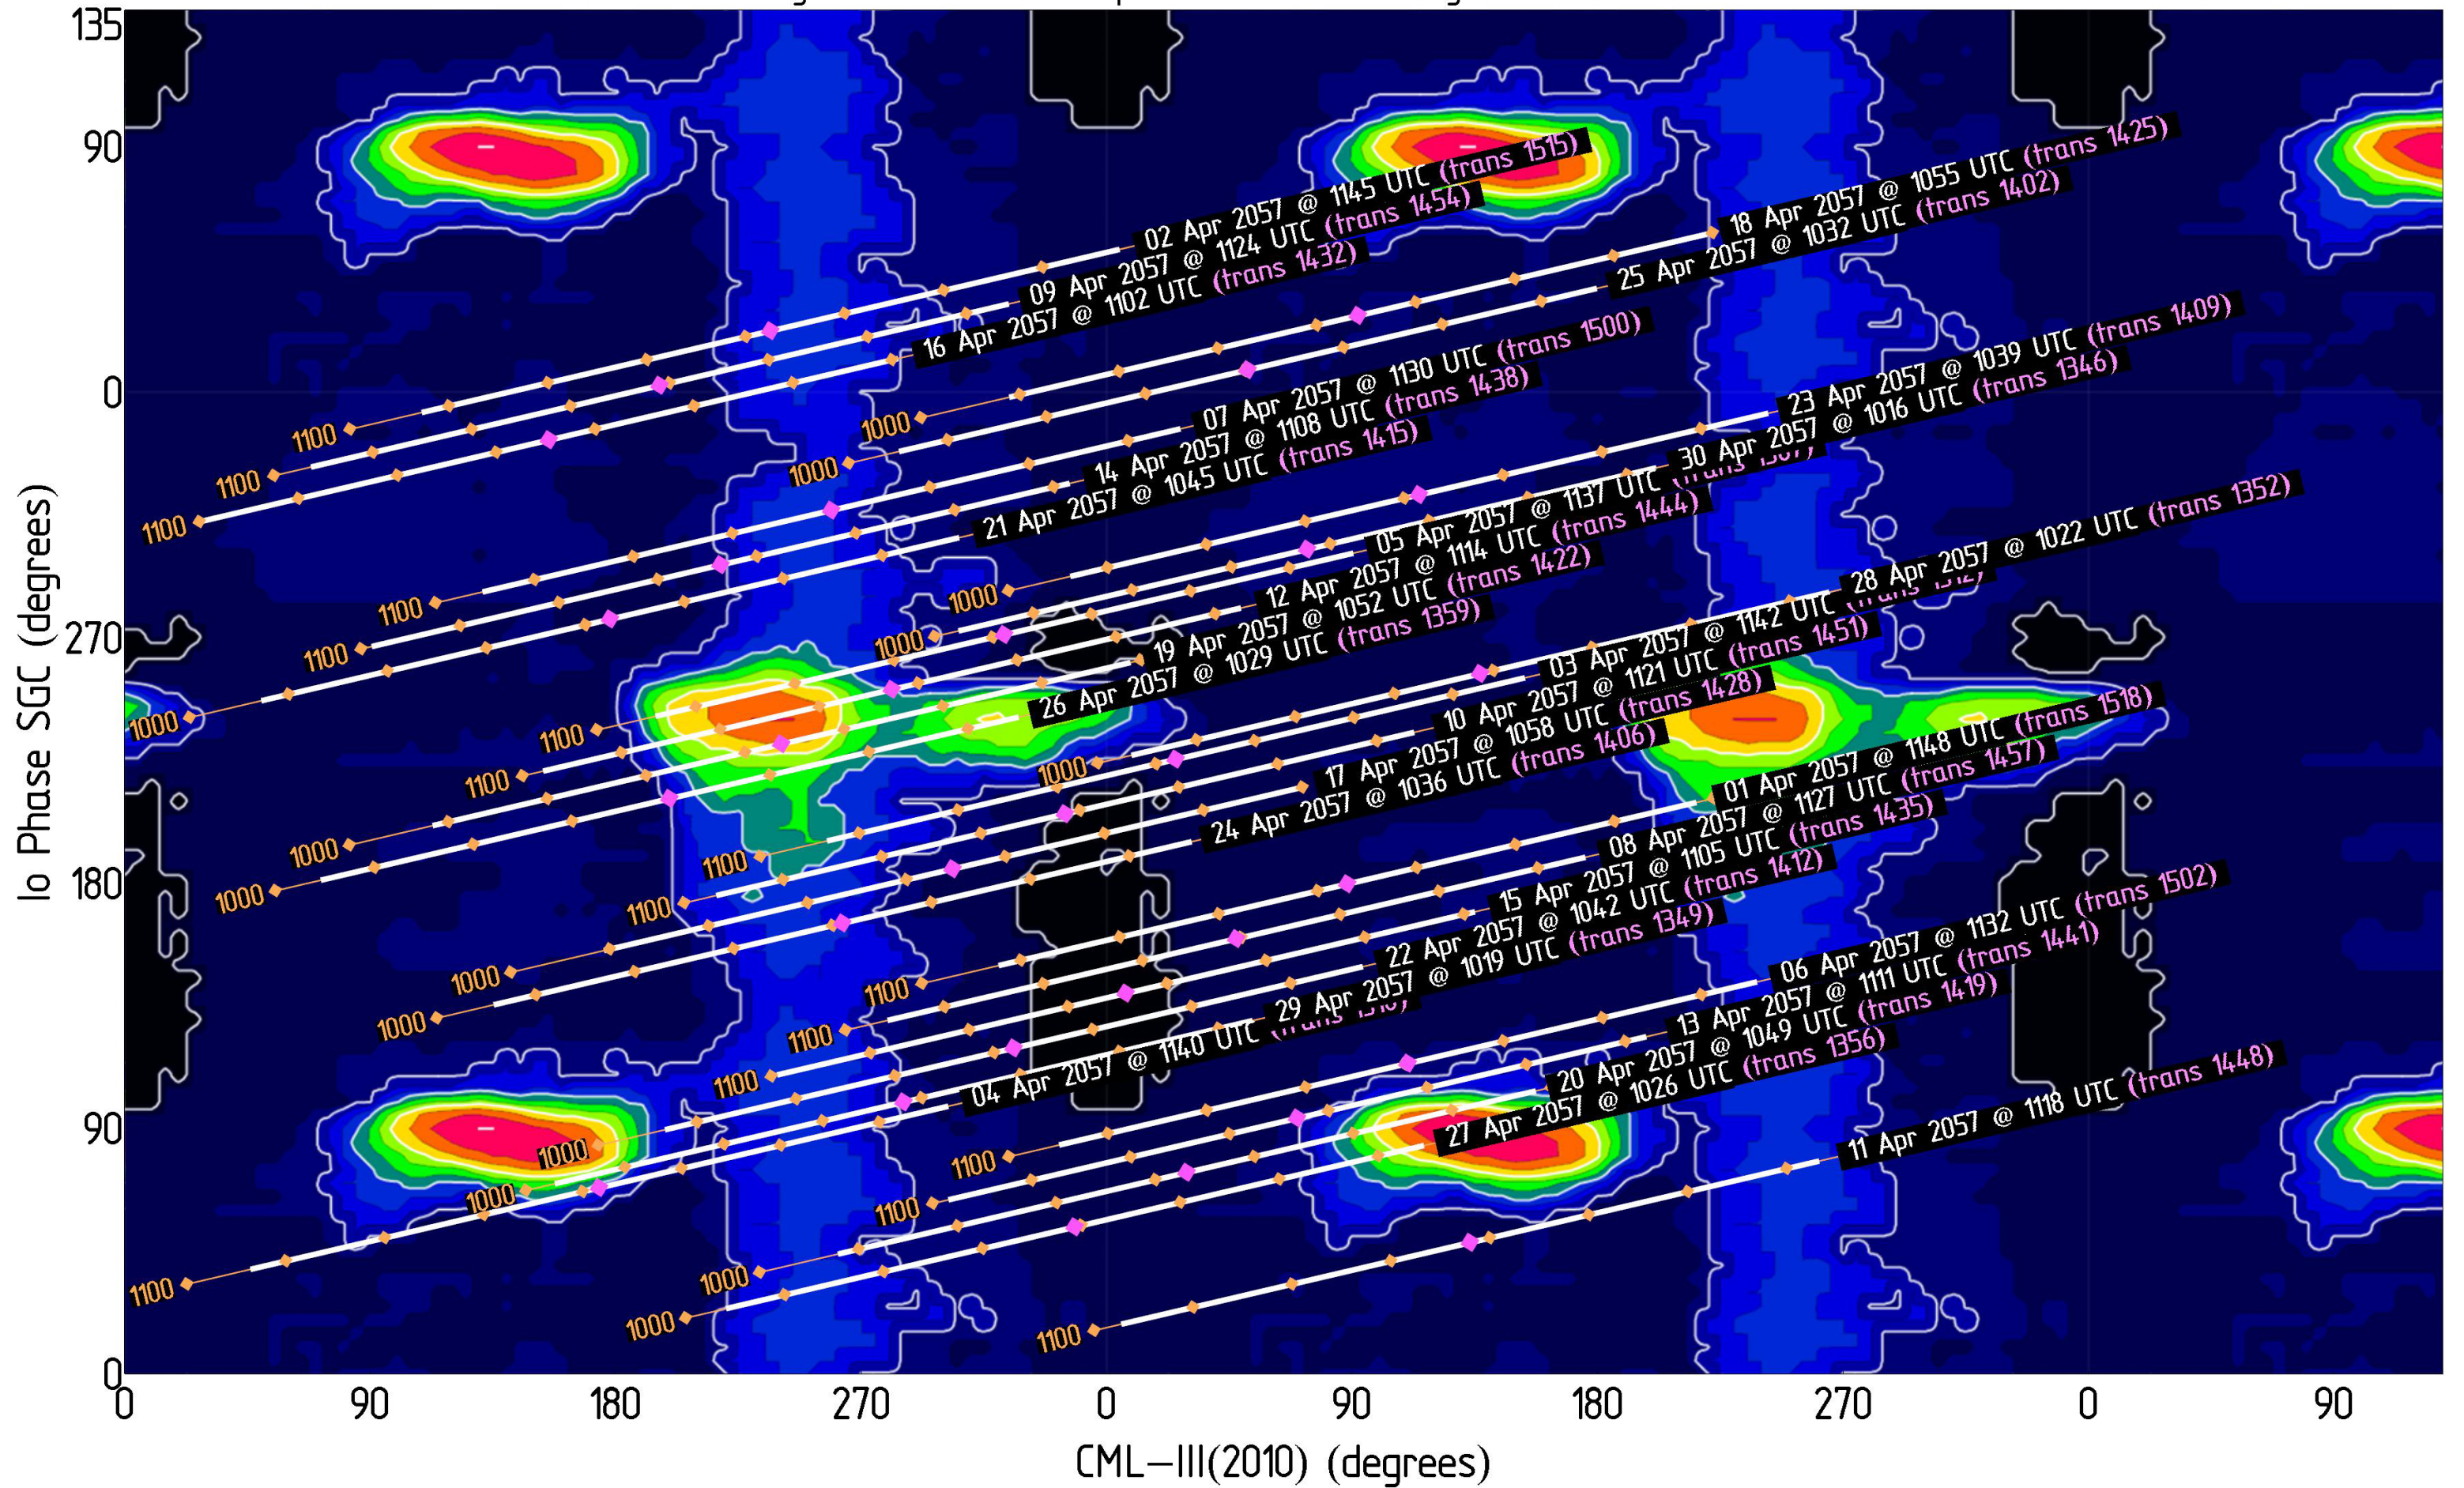

Magenta dots indicate Jupiter transit Orange dots indicate xx00 UTC

Jupiter Availability Plot for February 2057

Ephemerides for AJ4CO Observatory, Florida, 29°50' N, 82°37' W

Tracks show ± 3.5 hours from Jupiter transit – Times & dates indicate the beginning of each track (i.e., 3.5 hours prior to Jupiter transit)

Magenta dots indicate Jupiter transit Orange dots indicate xx00 UTC

Jupiter Availability Plot for March 2057

Ephemerides for AJ4CO Observatory, Florida, 29°50' N, 82°37' W

Tracks show ± 3.5 hours from Jupiter transit – Times & dates indicate the beginning of each track (i.e., 3.5 hours prior to Jupiter transit)
Magenta dots indicate Jupiter transit Orange dots indicate xx00 UTC

Jupiter Availability Plot for April 2057

Ephemerides for AJ4CO Observatory, Florida, 29°50' N, 82°37' W

Tracks show ± 3.5 hours from Jupiter transit – Times & dates indicate the beginning of each track (i.e., 3.5 hours prior to Jupiter transit)

Magenta dots indicate Jupiter transit Orange dots indicate xx00 UTC

Jupiter Availability Plot for June 2057

Ephemerides for AJ4CO Observatory, Florida, 29°50' N, 82°37' W

Tracks show ± 3.5 hours from Jupiter transit – Times & dates indicate the beginning of each track (i.e., 3.5 hours prior to Jupiter transit)