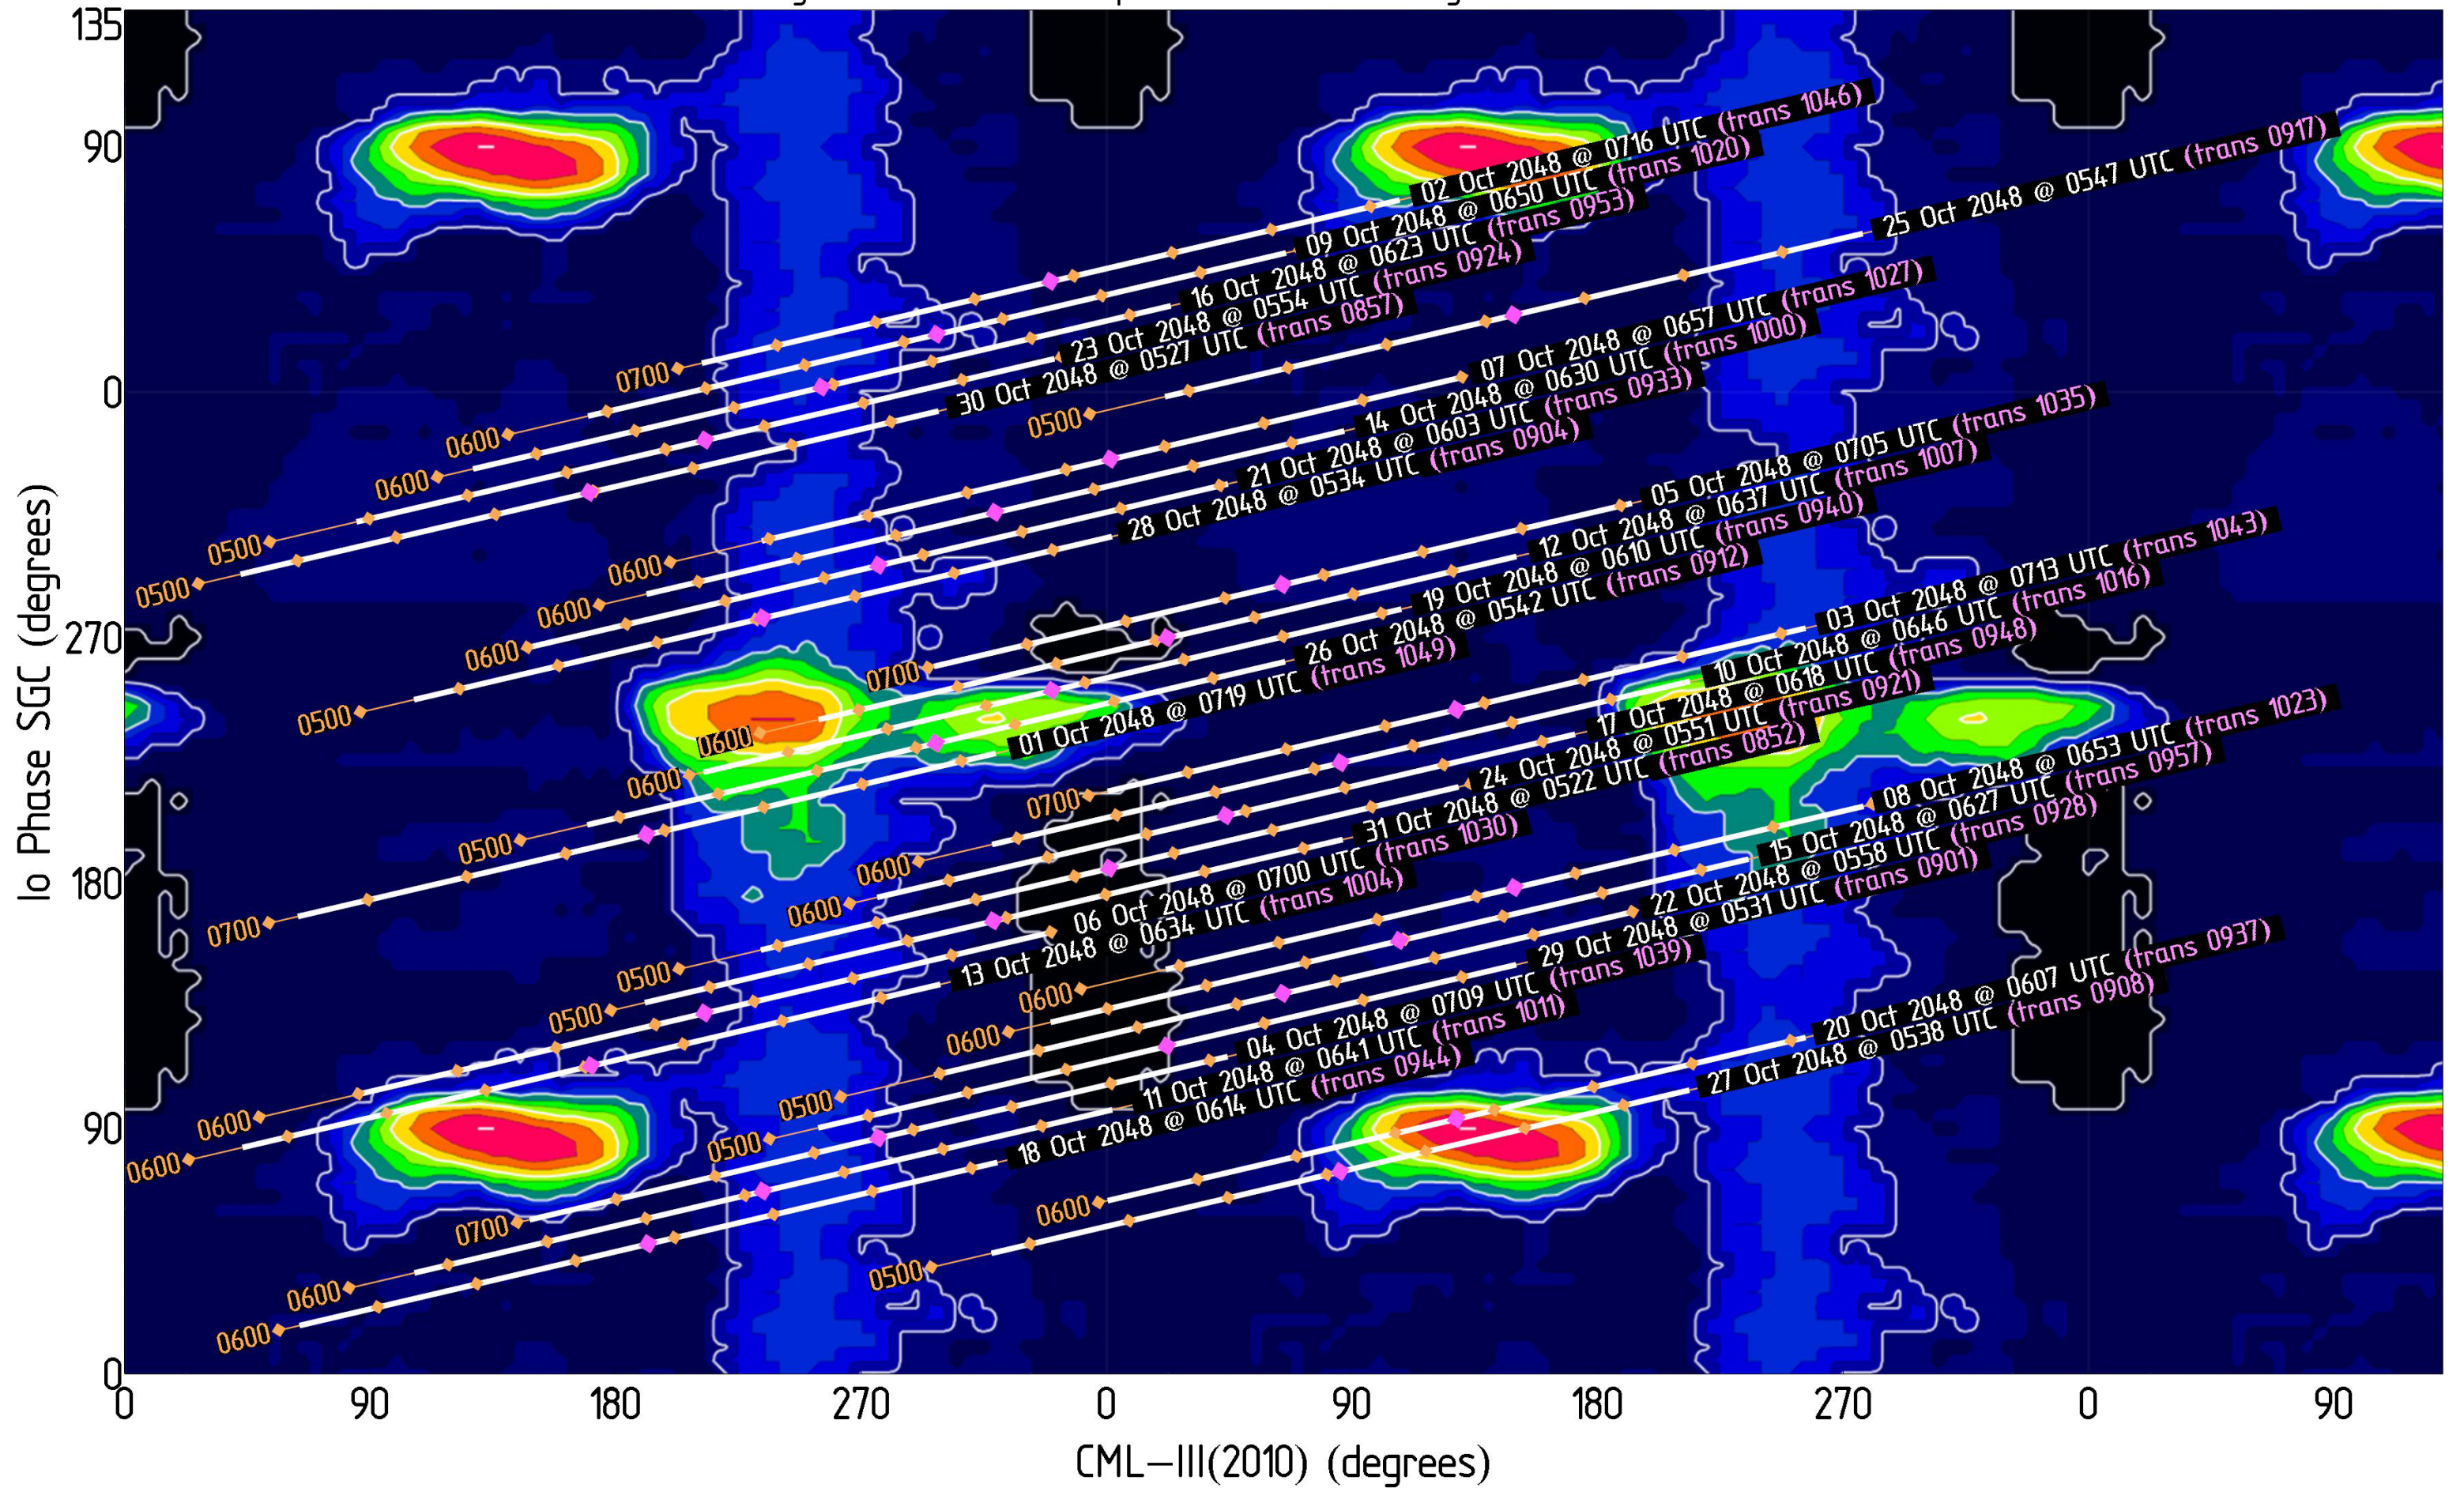

# Jupiter Availability Plot for August 2048

Ephemerides for AJ4CO Observatory, Florida, 29°50' N, 82°37' W

Tracks show  $\pm 3.5$  hours from Jupiter transit – Times & dates indicate the beginning of each track (i.e., 3.5 hours prior to Jupiter transit)  
 Magenta dots indicate Jupiter transit      Orange dots indicate xx00 UTC

# Jupiter Availability Plot for September 2048

Ephemerides for AJ4CO Observatory, Florida, 29°50' N, 82°37' W

Tracks show  $\pm 3.5$  hours from Jupiter transit – Times & dates indicate the beginning of each track (i.e., 3.5 hours prior to Jupiter transit)  
Magenta dots indicate Jupiter transit      Orange dots indicate xx00 UTC

# Jupiter Availability Plot for October 2048

Ephemerides for AJ4CO Observatory, Florida, 29°50' N, 82°37' W

Tracks show  $\pm 3.5$  hours from Jupiter transit – Times & dates indicate the beginning of each track (i.e., 3.5 hours prior to Jupiter transit)

Magenta dots indicate Jupiter transit      Orange dots indicate xx00 UTC