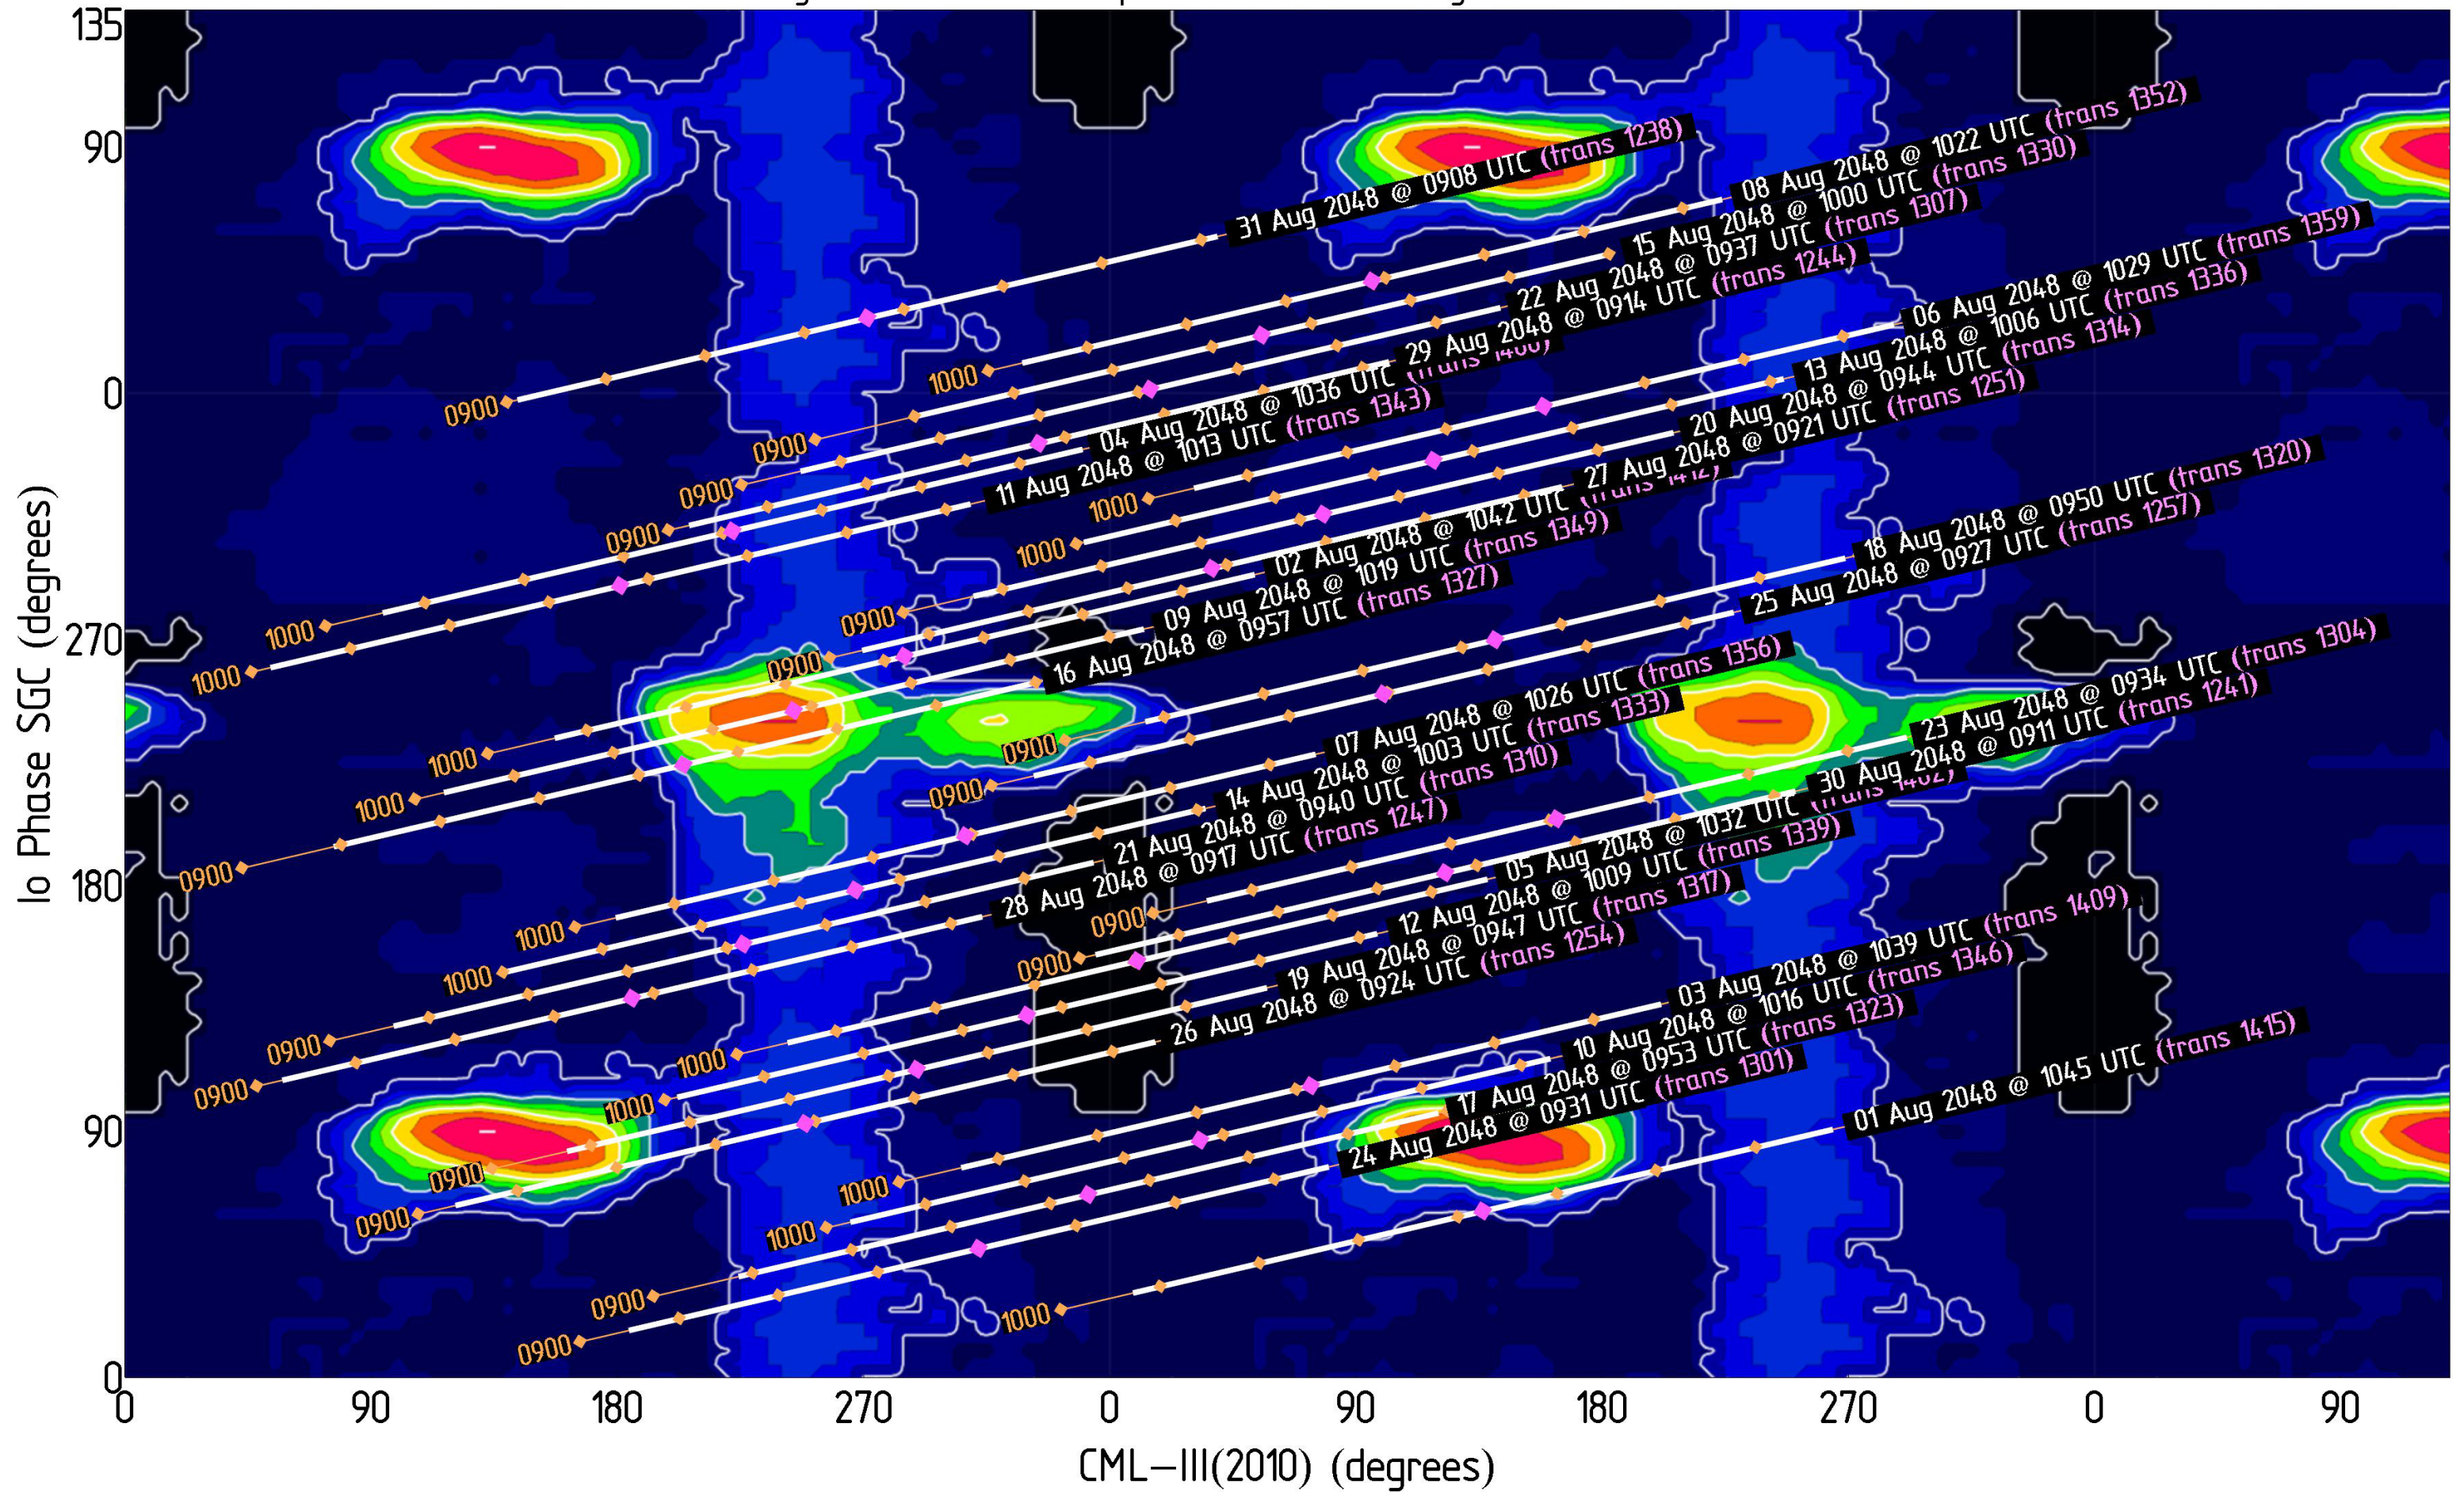

Magenta dots indicate Jupiter transit      Orange dots indicate xx00 UTC

# Jupiter Availability Plot for July 2048

Ephemerides for AJ4CO Observatory, Florida, 29°50' N, 82°37' W

Tracks show  $\pm 3.5$  hours from Jupiter transit – Times & dates indicate the beginning of each track (i.e., 3.5 hours prior to Jupiter transit)

# Jupiter Availability Plot for August 2048

Ephemerides for AJ4CO Observatory, Florida, 29°50' N, 82°37' W

Tracks show  $\pm 3.5$  hours from Jupiter transit – Times & dates indicate the beginning of each track (i.e., 3.5 hours prior to Jupiter transit)  
 Magenta dots indicate Jupiter transit      Orange dots indicate xx00 UTC