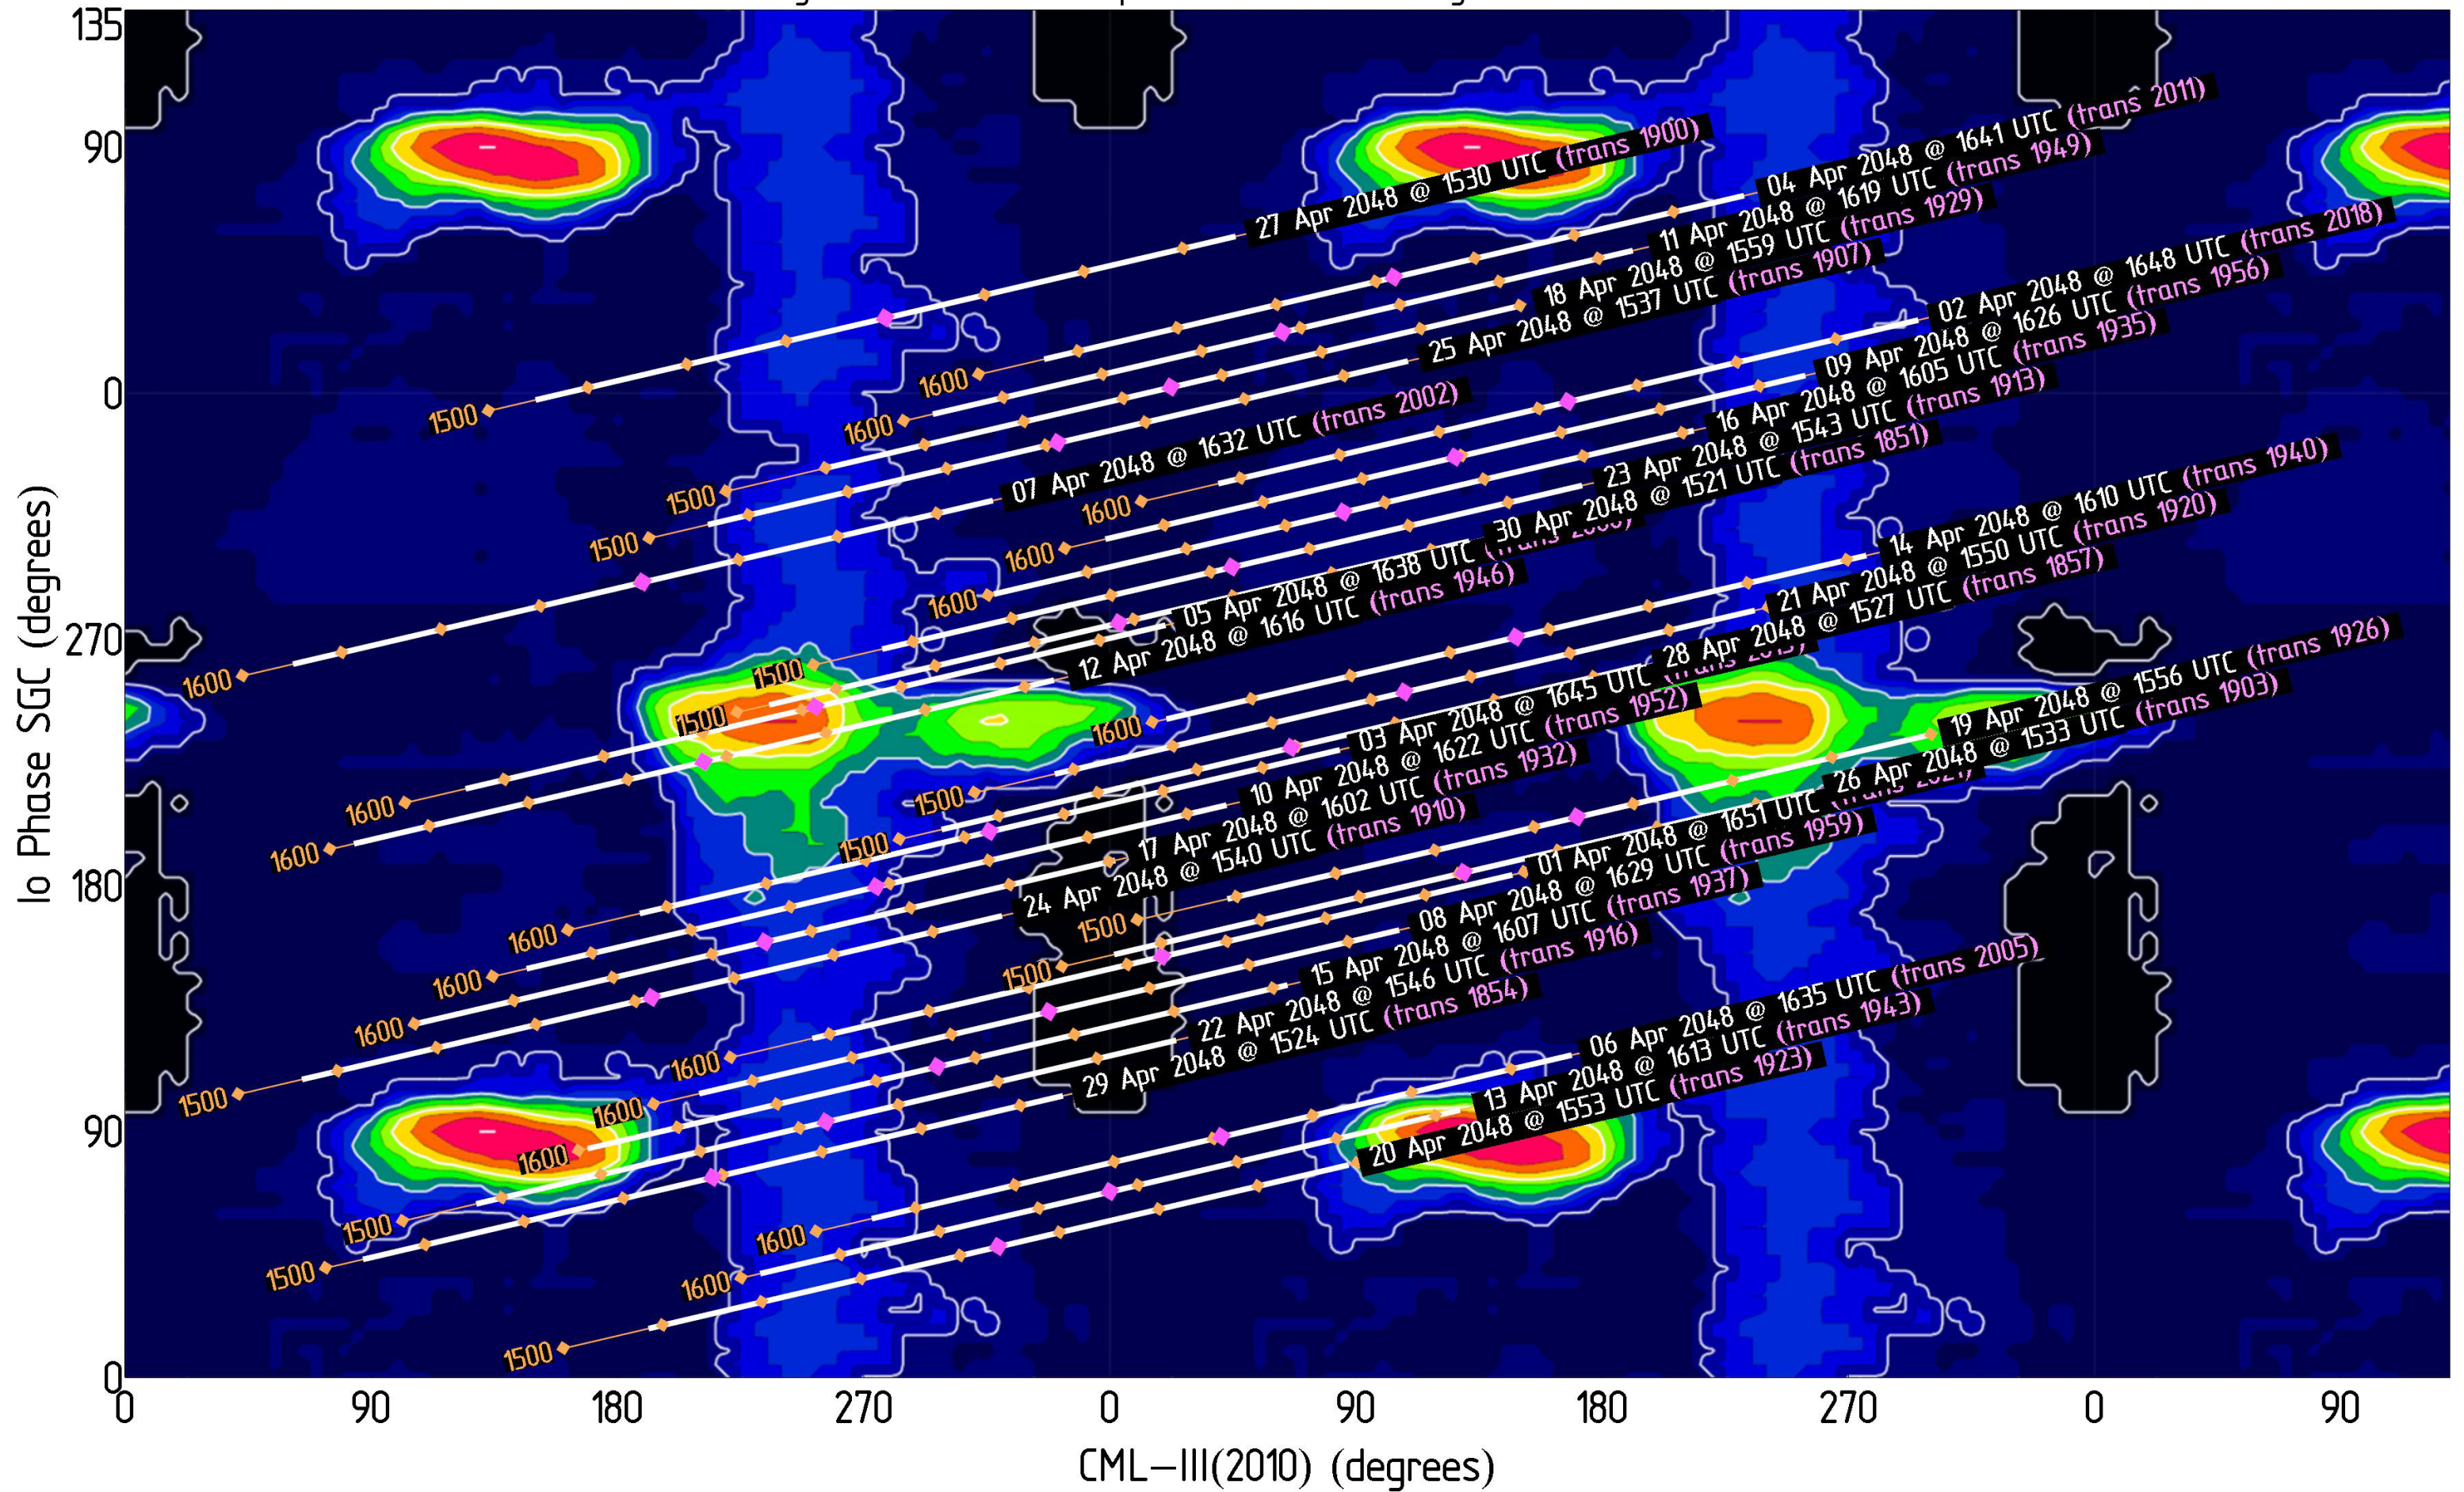

# Jupiter Availability Plot for March 2048

Ephemerides for AJ4CO Observatory, Florida, 29°50' N, 82°37' W

Tracks show  $\pm 3.5$  hours from Jupiter transit – Times & dates indicate the beginning of each track (i.e., 3.5 hours prior to Jupiter transit)

Magenta dots indicate Jupiter transit      Orange dots indicate xx00 UTC

# Jupiter Availability Plot for April 2048

Ephemerides for AJ4CO Observatory, Florida, 29°50' N, 82°37' W

Tracks show  $\pm 3.5$  hours from Jupiter transit – Times & dates indicate the beginning of each track (i.e., 3.5 hours prior to Jupiter transit)