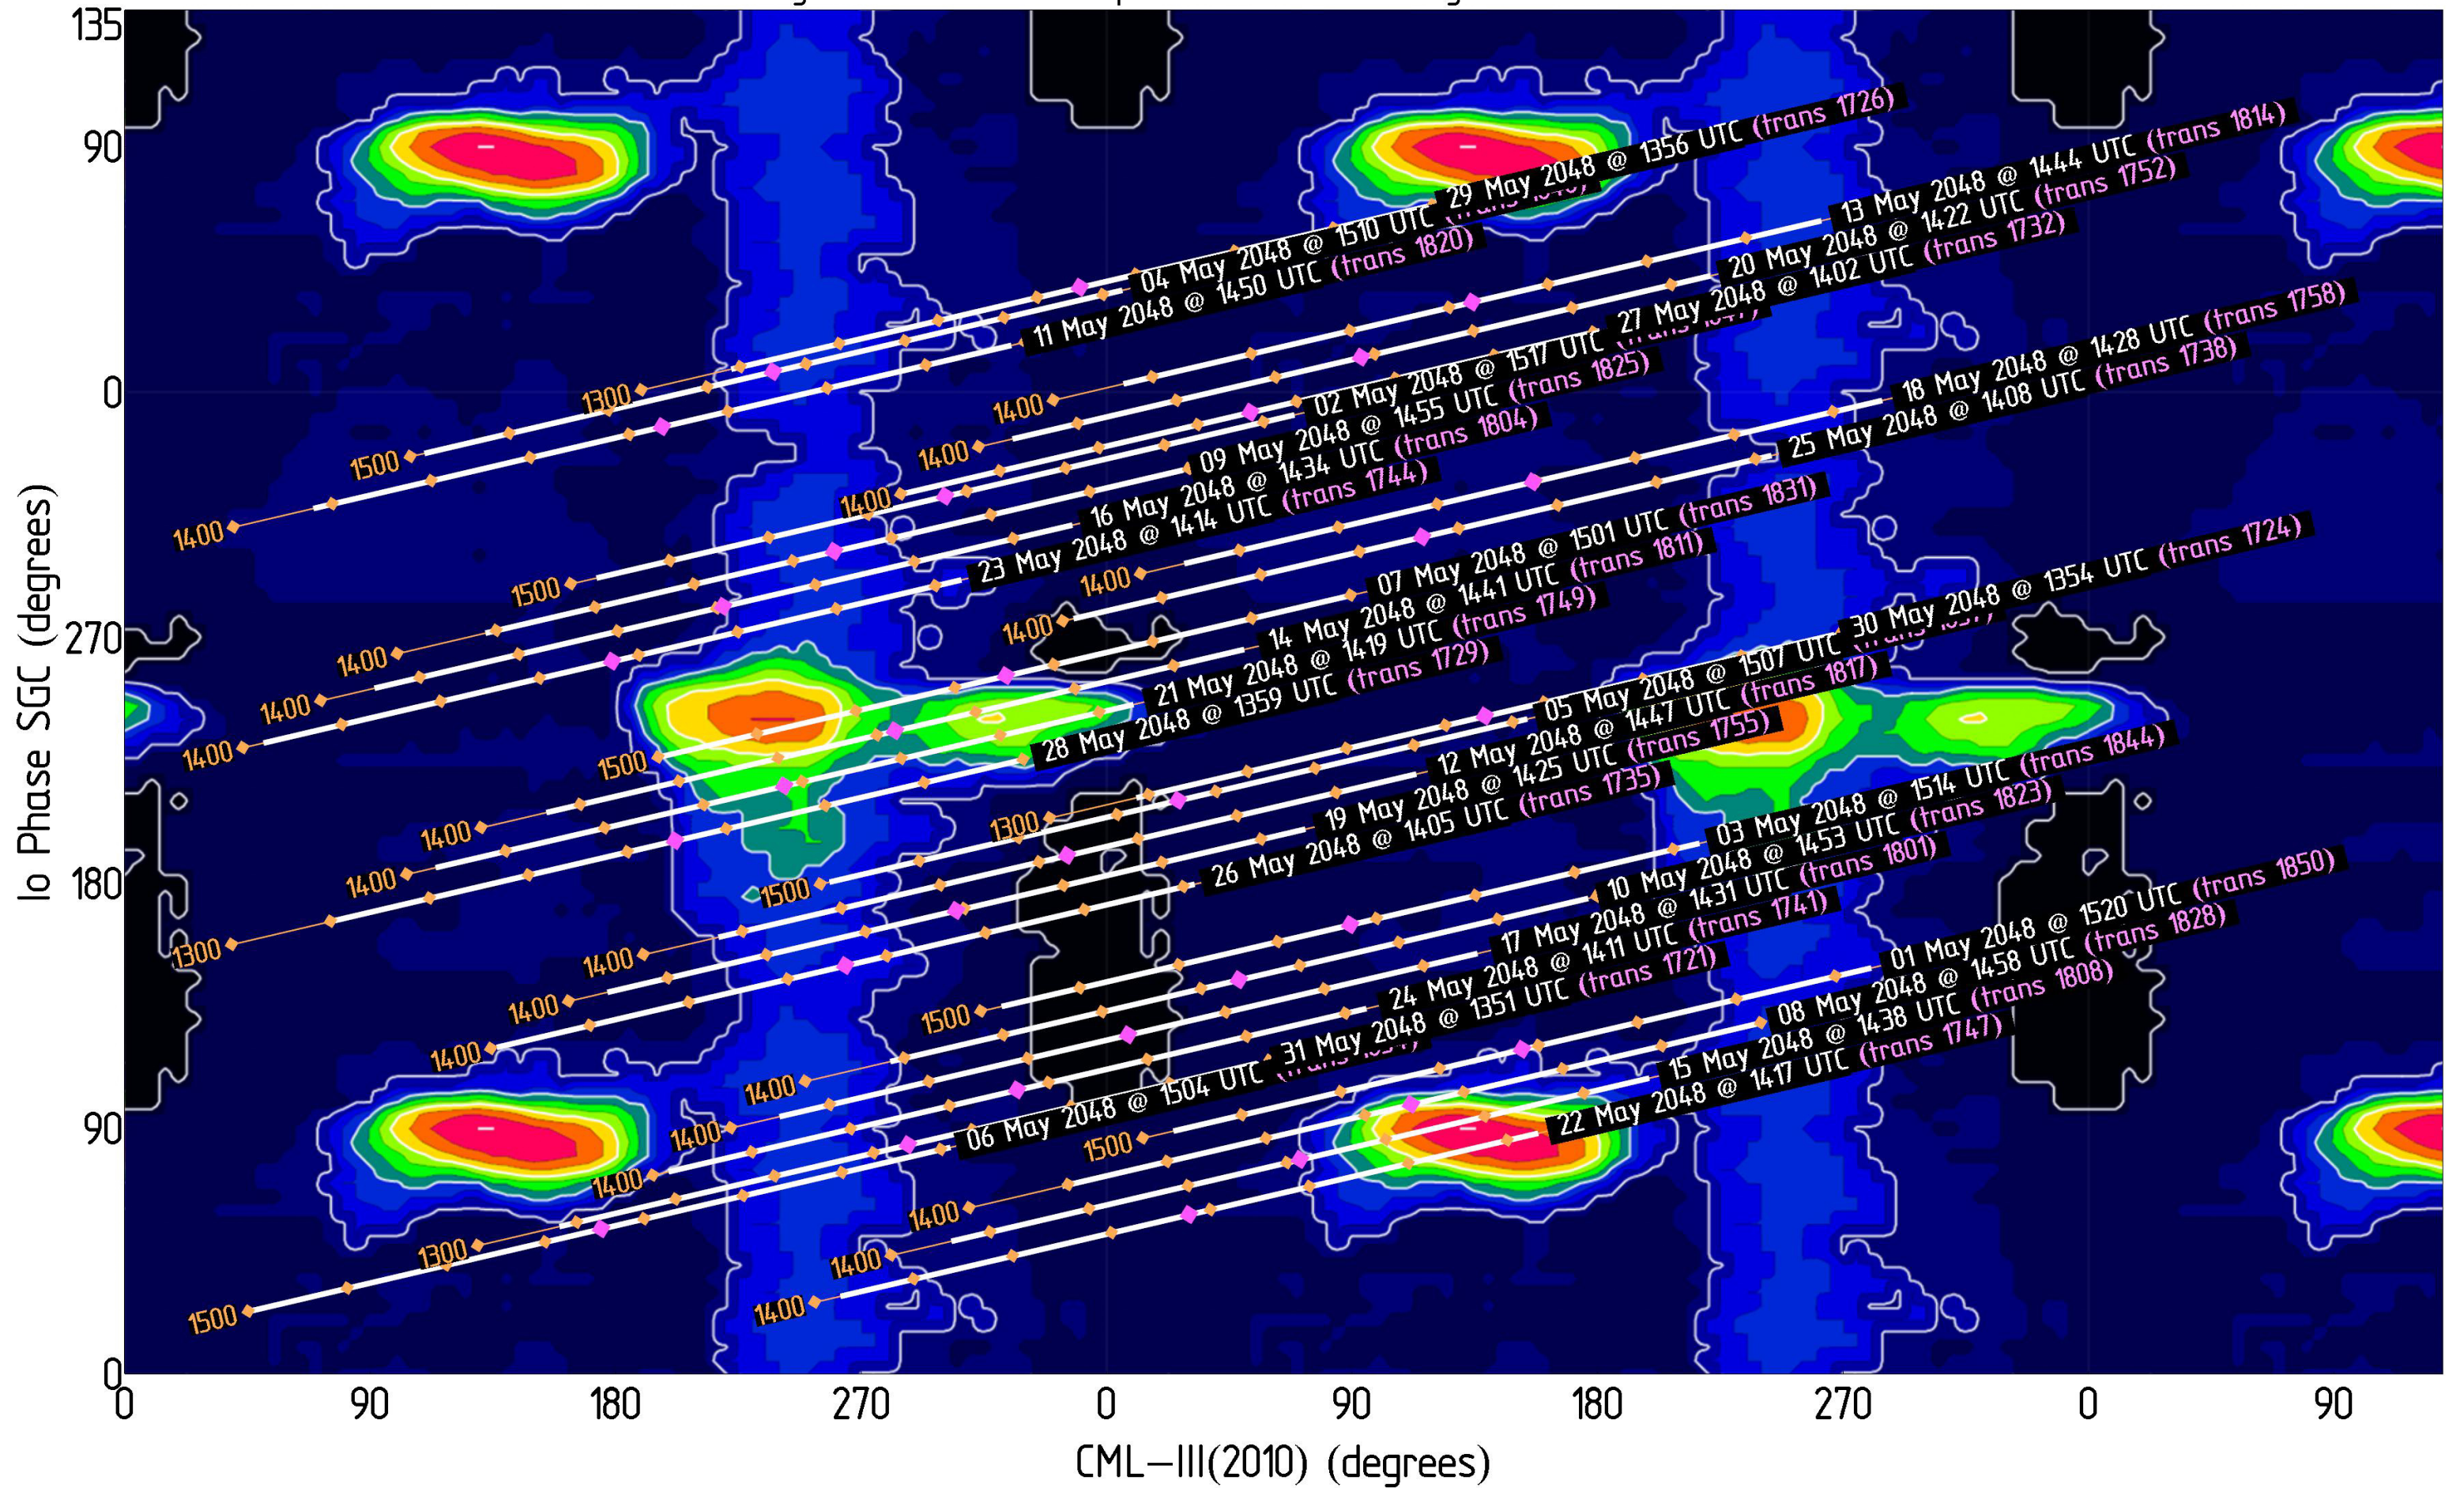

# Jupiter Availability Plot for April 2048

Ephemerides for AJ4CO Observatory, Florida, 29°50' N, 82°37' W

Tracks show  $\pm 3.5$  hours from Jupiter transit – Times & dates indicate the beginning of each track (i.e., 3.5 hours prior to Jupiter transit)

Magenta dots indicate Jupiter transit      Orange dots indicate xx00 UTC

# Jupiter Availability Plot for May 2048

Ephemerides for AJ4CO Observatory, Florida, 29°50' N, 82°37' W

Tracks show  $\pm 3.5$  hours from Jupiter transit – Times & dates indicate the beginning of each track (i.e., 3.5 hours prior to Jupiter transit)