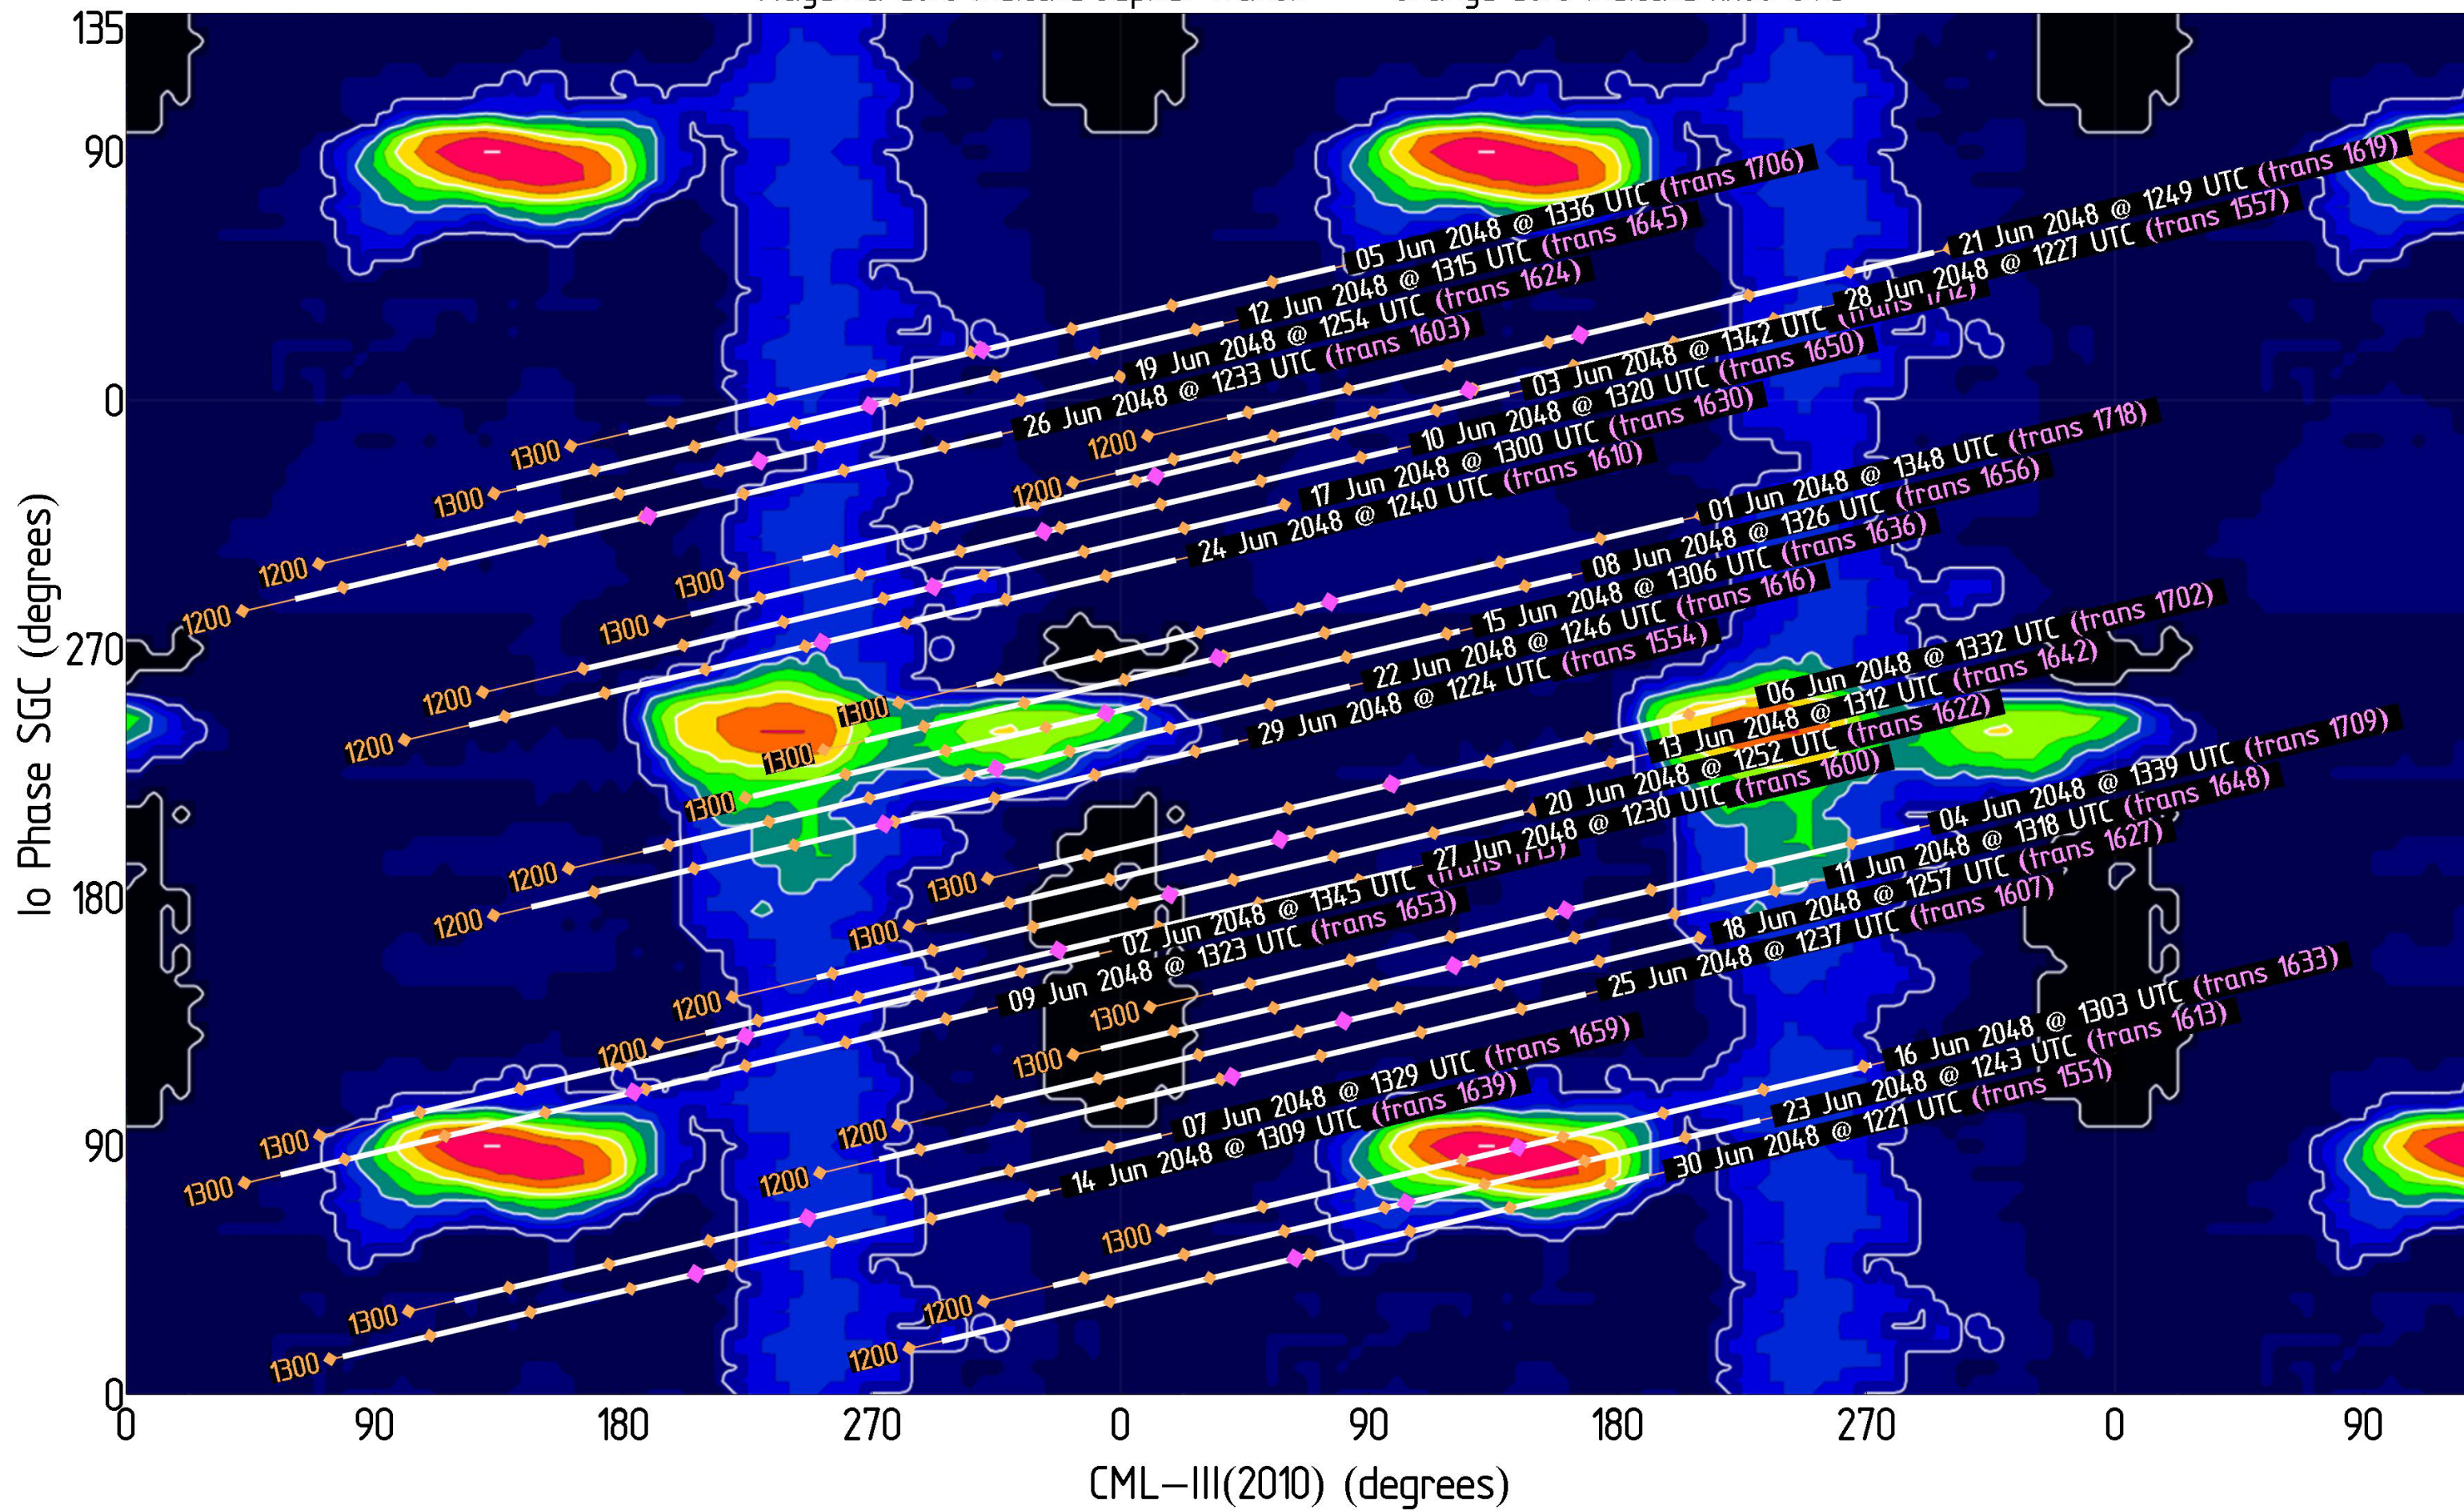

# Jupiter Availability Plot for May 2048

Ephemerides for AJ4CO Observatory, Florida, 29°50' N, 82°37' W

Tracks show  $\pm 3.5$  hours from Jupiter transit – Times & dates indicate the beginning of each track (i.e., 3.5 hours prior to Jupiter transit)

Magenta dots indicate Jupiter transit      Orange dots indicate xx00 UTC

# Jupiter Availability Plot for June 2048

Ephemerides for AJ4CO Observatory, Florida, 29°50' N, 82°37' W

Tracks show  $\pm 3.5$  hours from Jupiter transit – Times & dates indicate the beginning of each track (i.e., 3.5 hours prior to Jupiter transit)