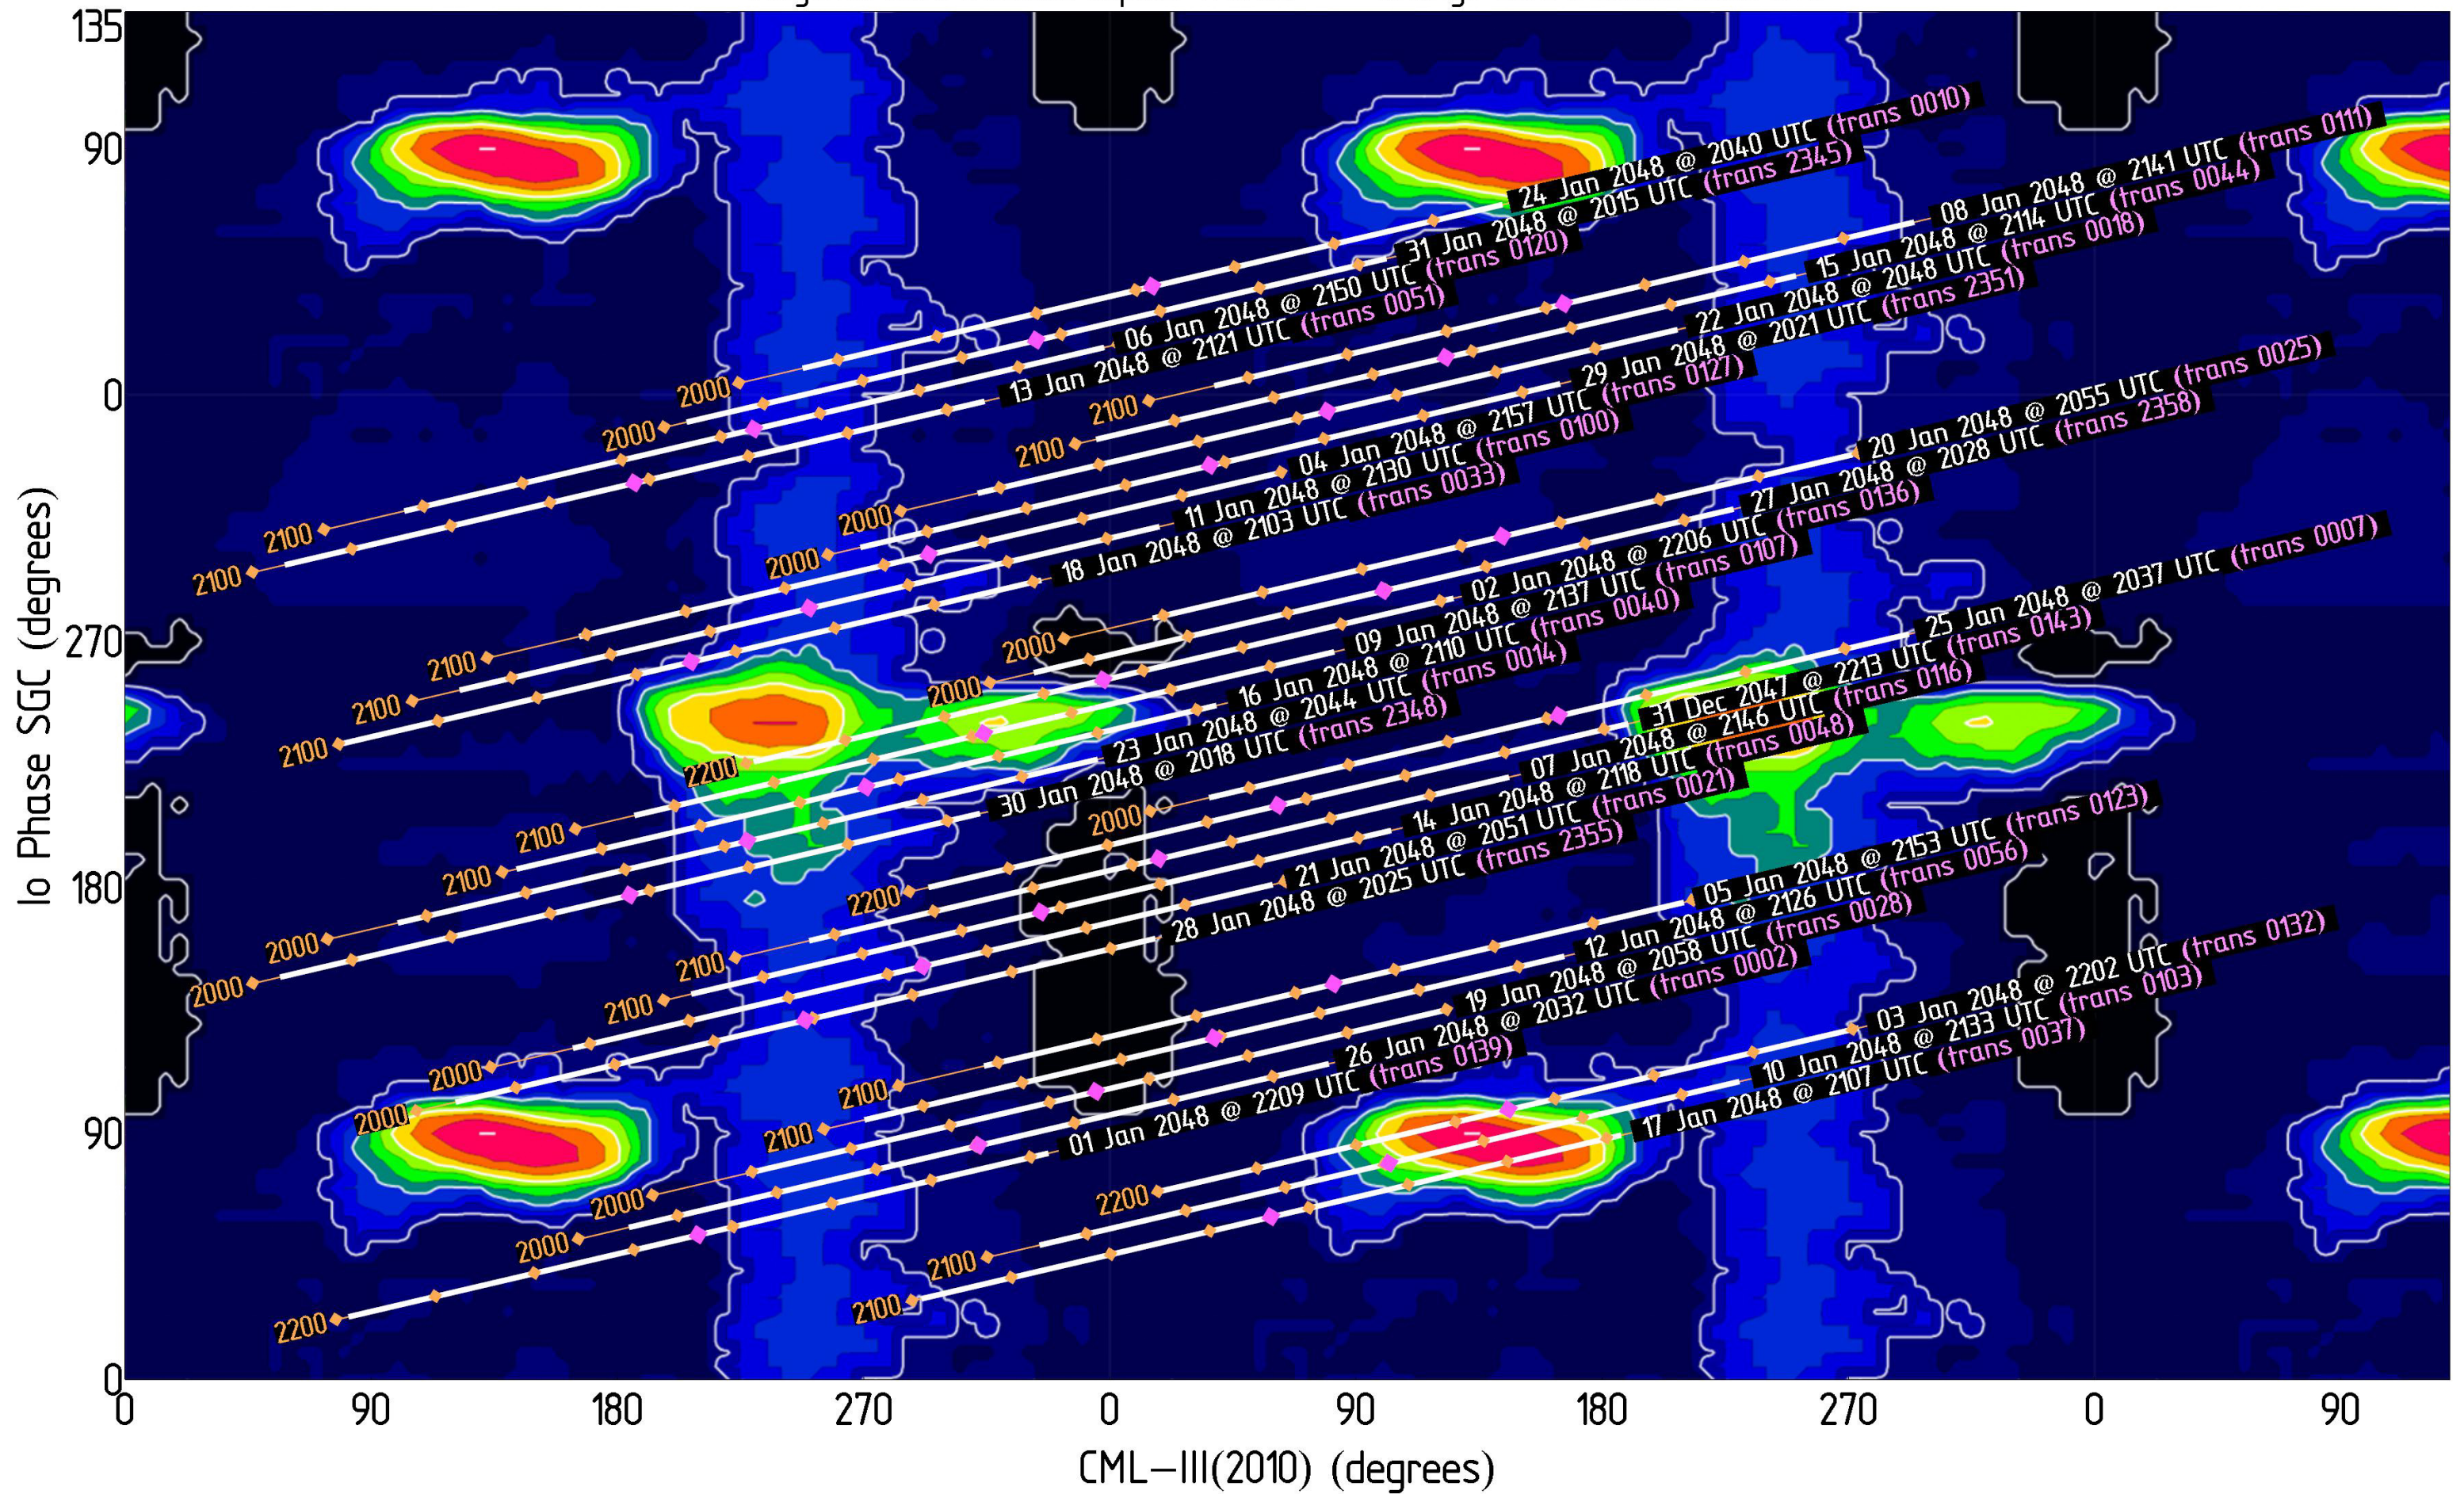

# Jupiter Availability Plot for January 2048

Ephemerides for AJ4CO Observatory, Florida, 29°50' N, 82°37' W

Tracks show  $\pm 3.5$  hours from Jupiter transit – Times & dates indicate the beginning of each track (i.e., 3.5 hours prior to Jupiter transit)

Magenta dots indicate Jupiter transit      Orange dots indicate xx00 UTC

# Jupiter Availability Plot for February 2048

Ephemerides for AJ4CO Observatory, Florida, 29°50' N, 82°37' W

Tracks show  $\pm 3.5$  hours from Jupiter transit – Times & dates indicate the beginning of each track (i.e., 3.5 hours prior to Jupiter transit)  
Magenta dots indicate Jupiter transit      Orange dots indicate xx00 UTC

# Jupiter Availability Plot for March 2048

Ephemerides for AJ4CO Observatory, Florida, 29°50' N, 82°37' W

Tracks show  $\pm 3.5$  hours from Jupiter transit – Times & dates indicate the beginning of each track (i.e., 3.5 hours prior to Jupiter transit)