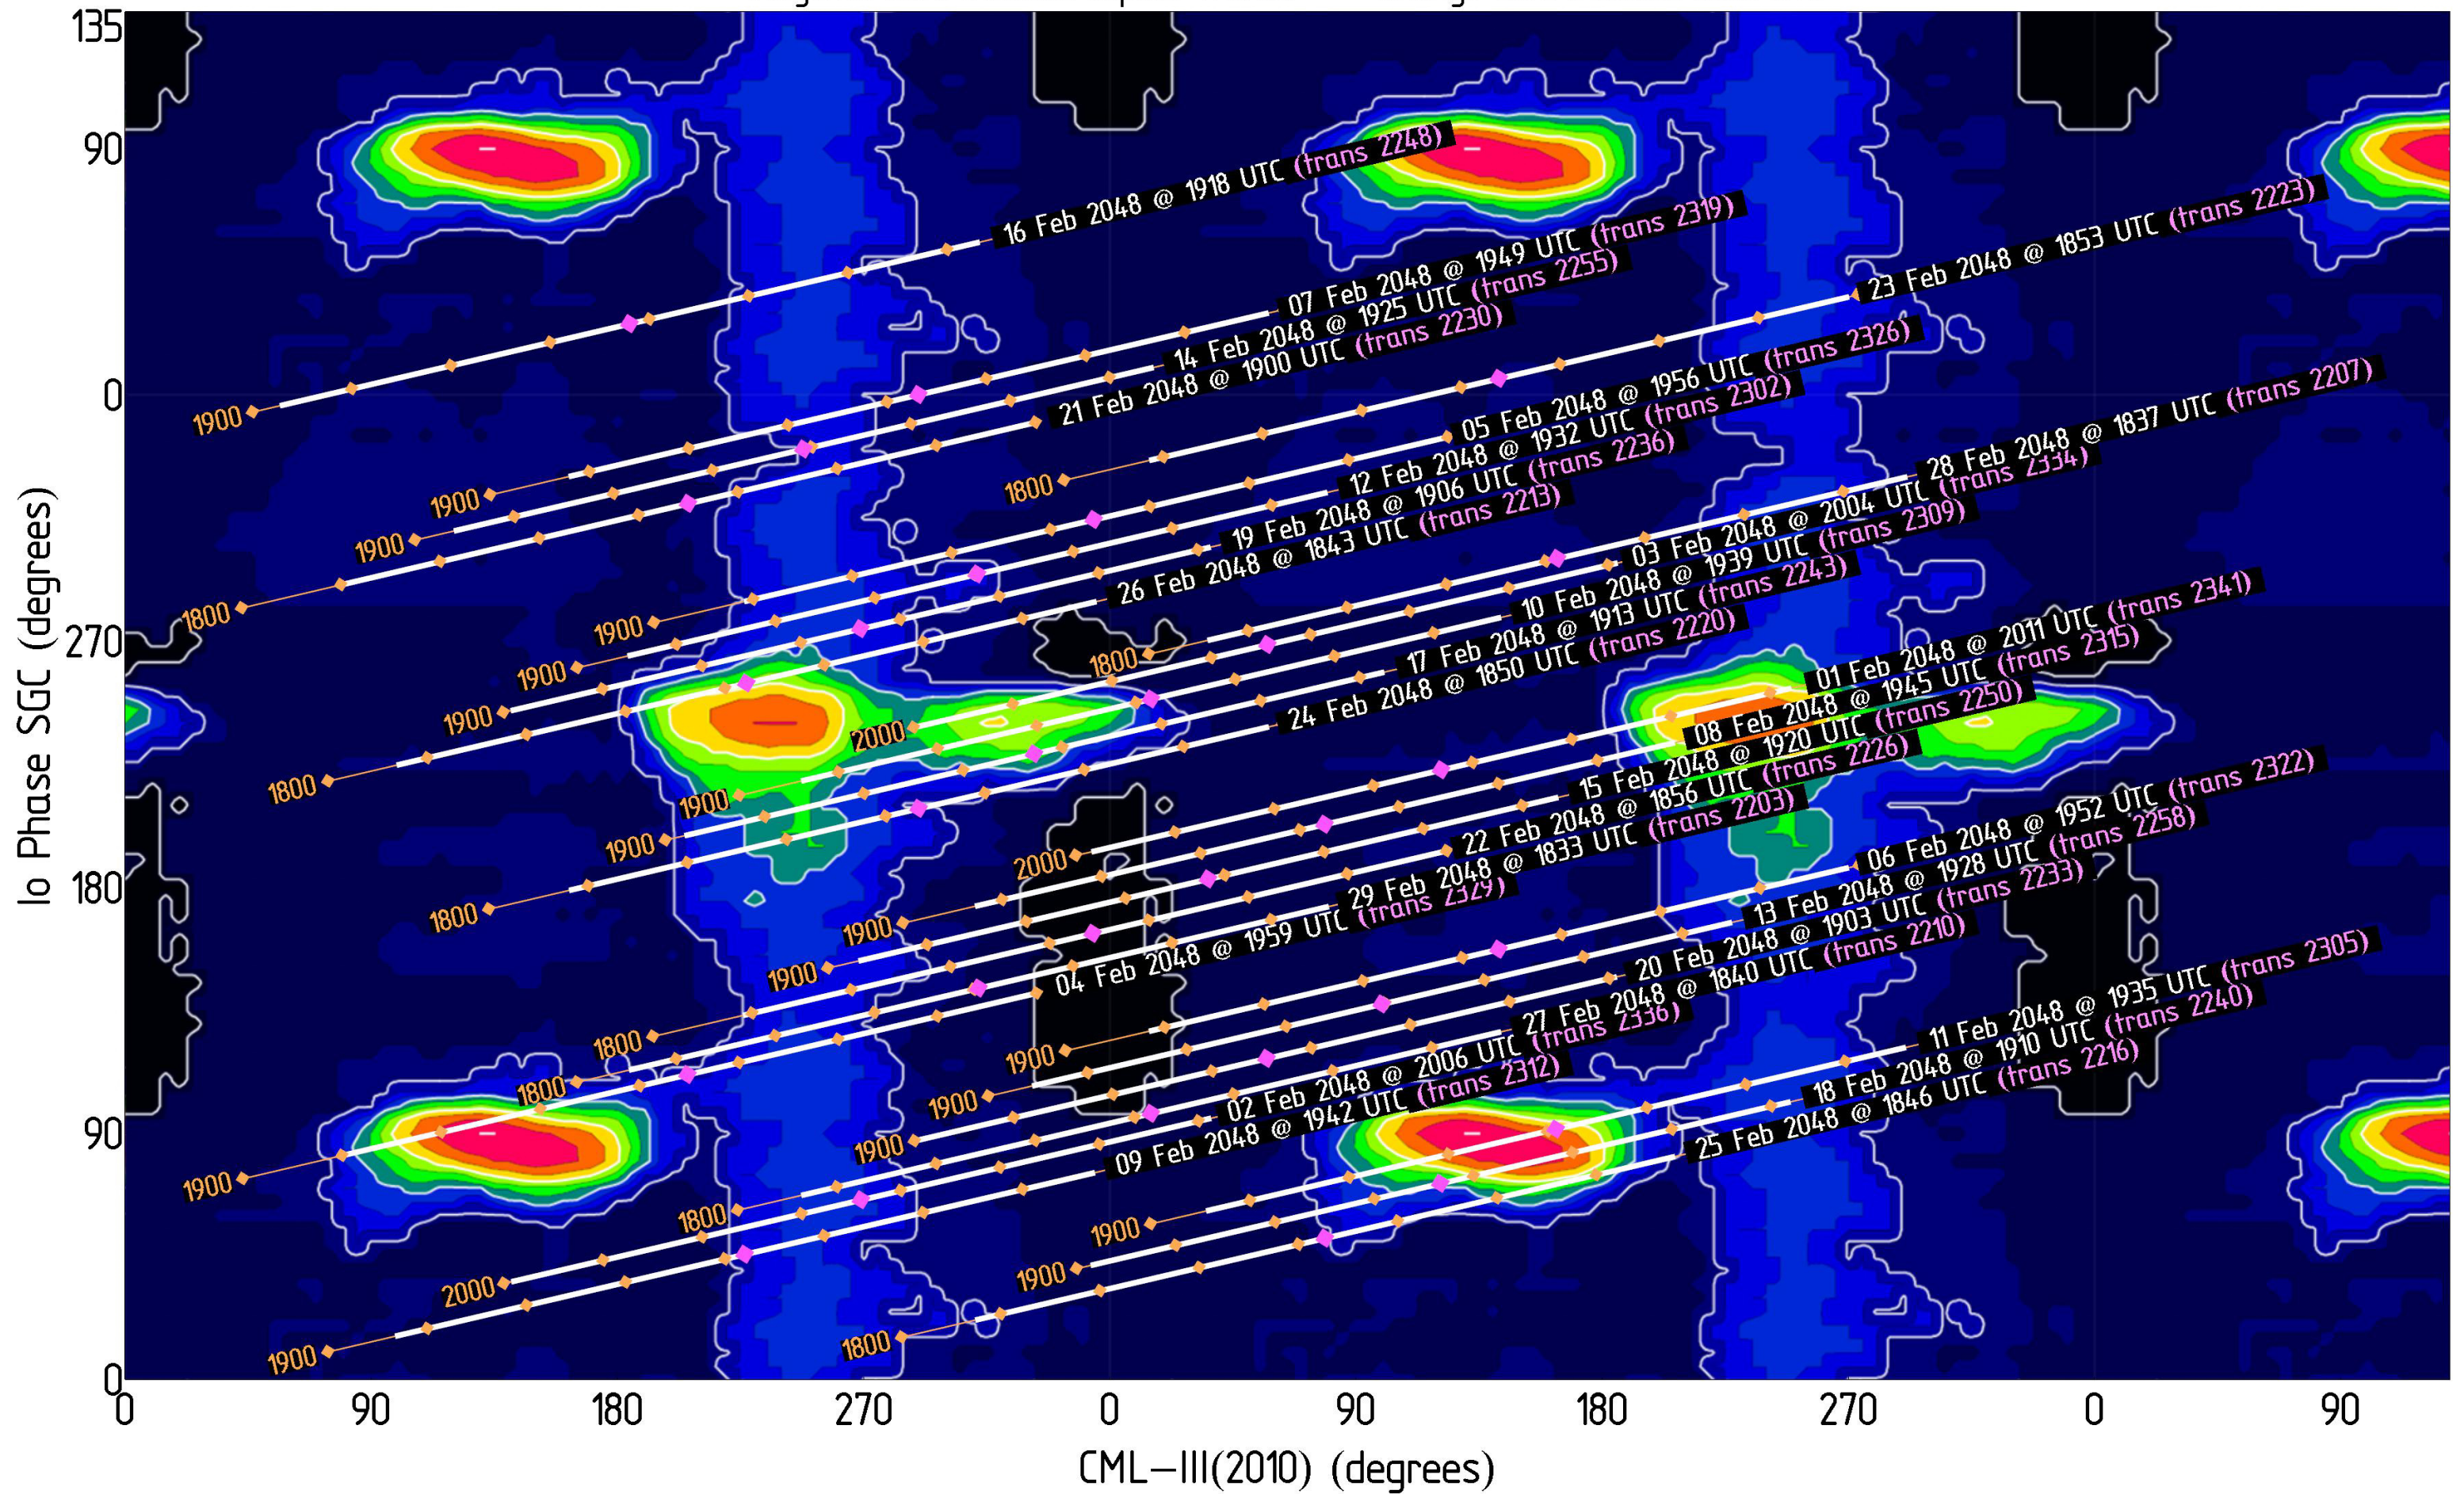

# Jupiter Availability Plot for January 2048

Ephemerides for AJ4CO Observatory, Florida, 29°50' N, 82°37' W

Tracks show  $\pm 3.5$  hours from Jupiter transit – Times & dates indicate the beginning of each track (i.e., 3.5 hours prior to Jupiter transit)

Magenta dots indicate Jupiter transit      Orange dots indicate xx00 UTC

# Jupiter Availability Plot for February 2048

Ephemerides for AJ4CO Observatory, Florida, 29°50' N, 82°37' W

Tracks show  $\pm 3.5$  hours from Jupiter transit – Times & dates indicate the beginning of each track (i.e., 3.5 hours prior to Jupiter transit)  
Magenta dots indicate Jupiter transit      Orange dots indicate xx00 UTC

# Jupiter Availability Plot for March 2048

Ephemerides for AJ4CO Observatory, Florida, 29°50' N, 82°37' W

Tracks show  $\pm 3.5$  hours from Jupiter transit – Times & dates indicate the beginning of each track (i.e., 3.5 hours prior to Jupiter transit)