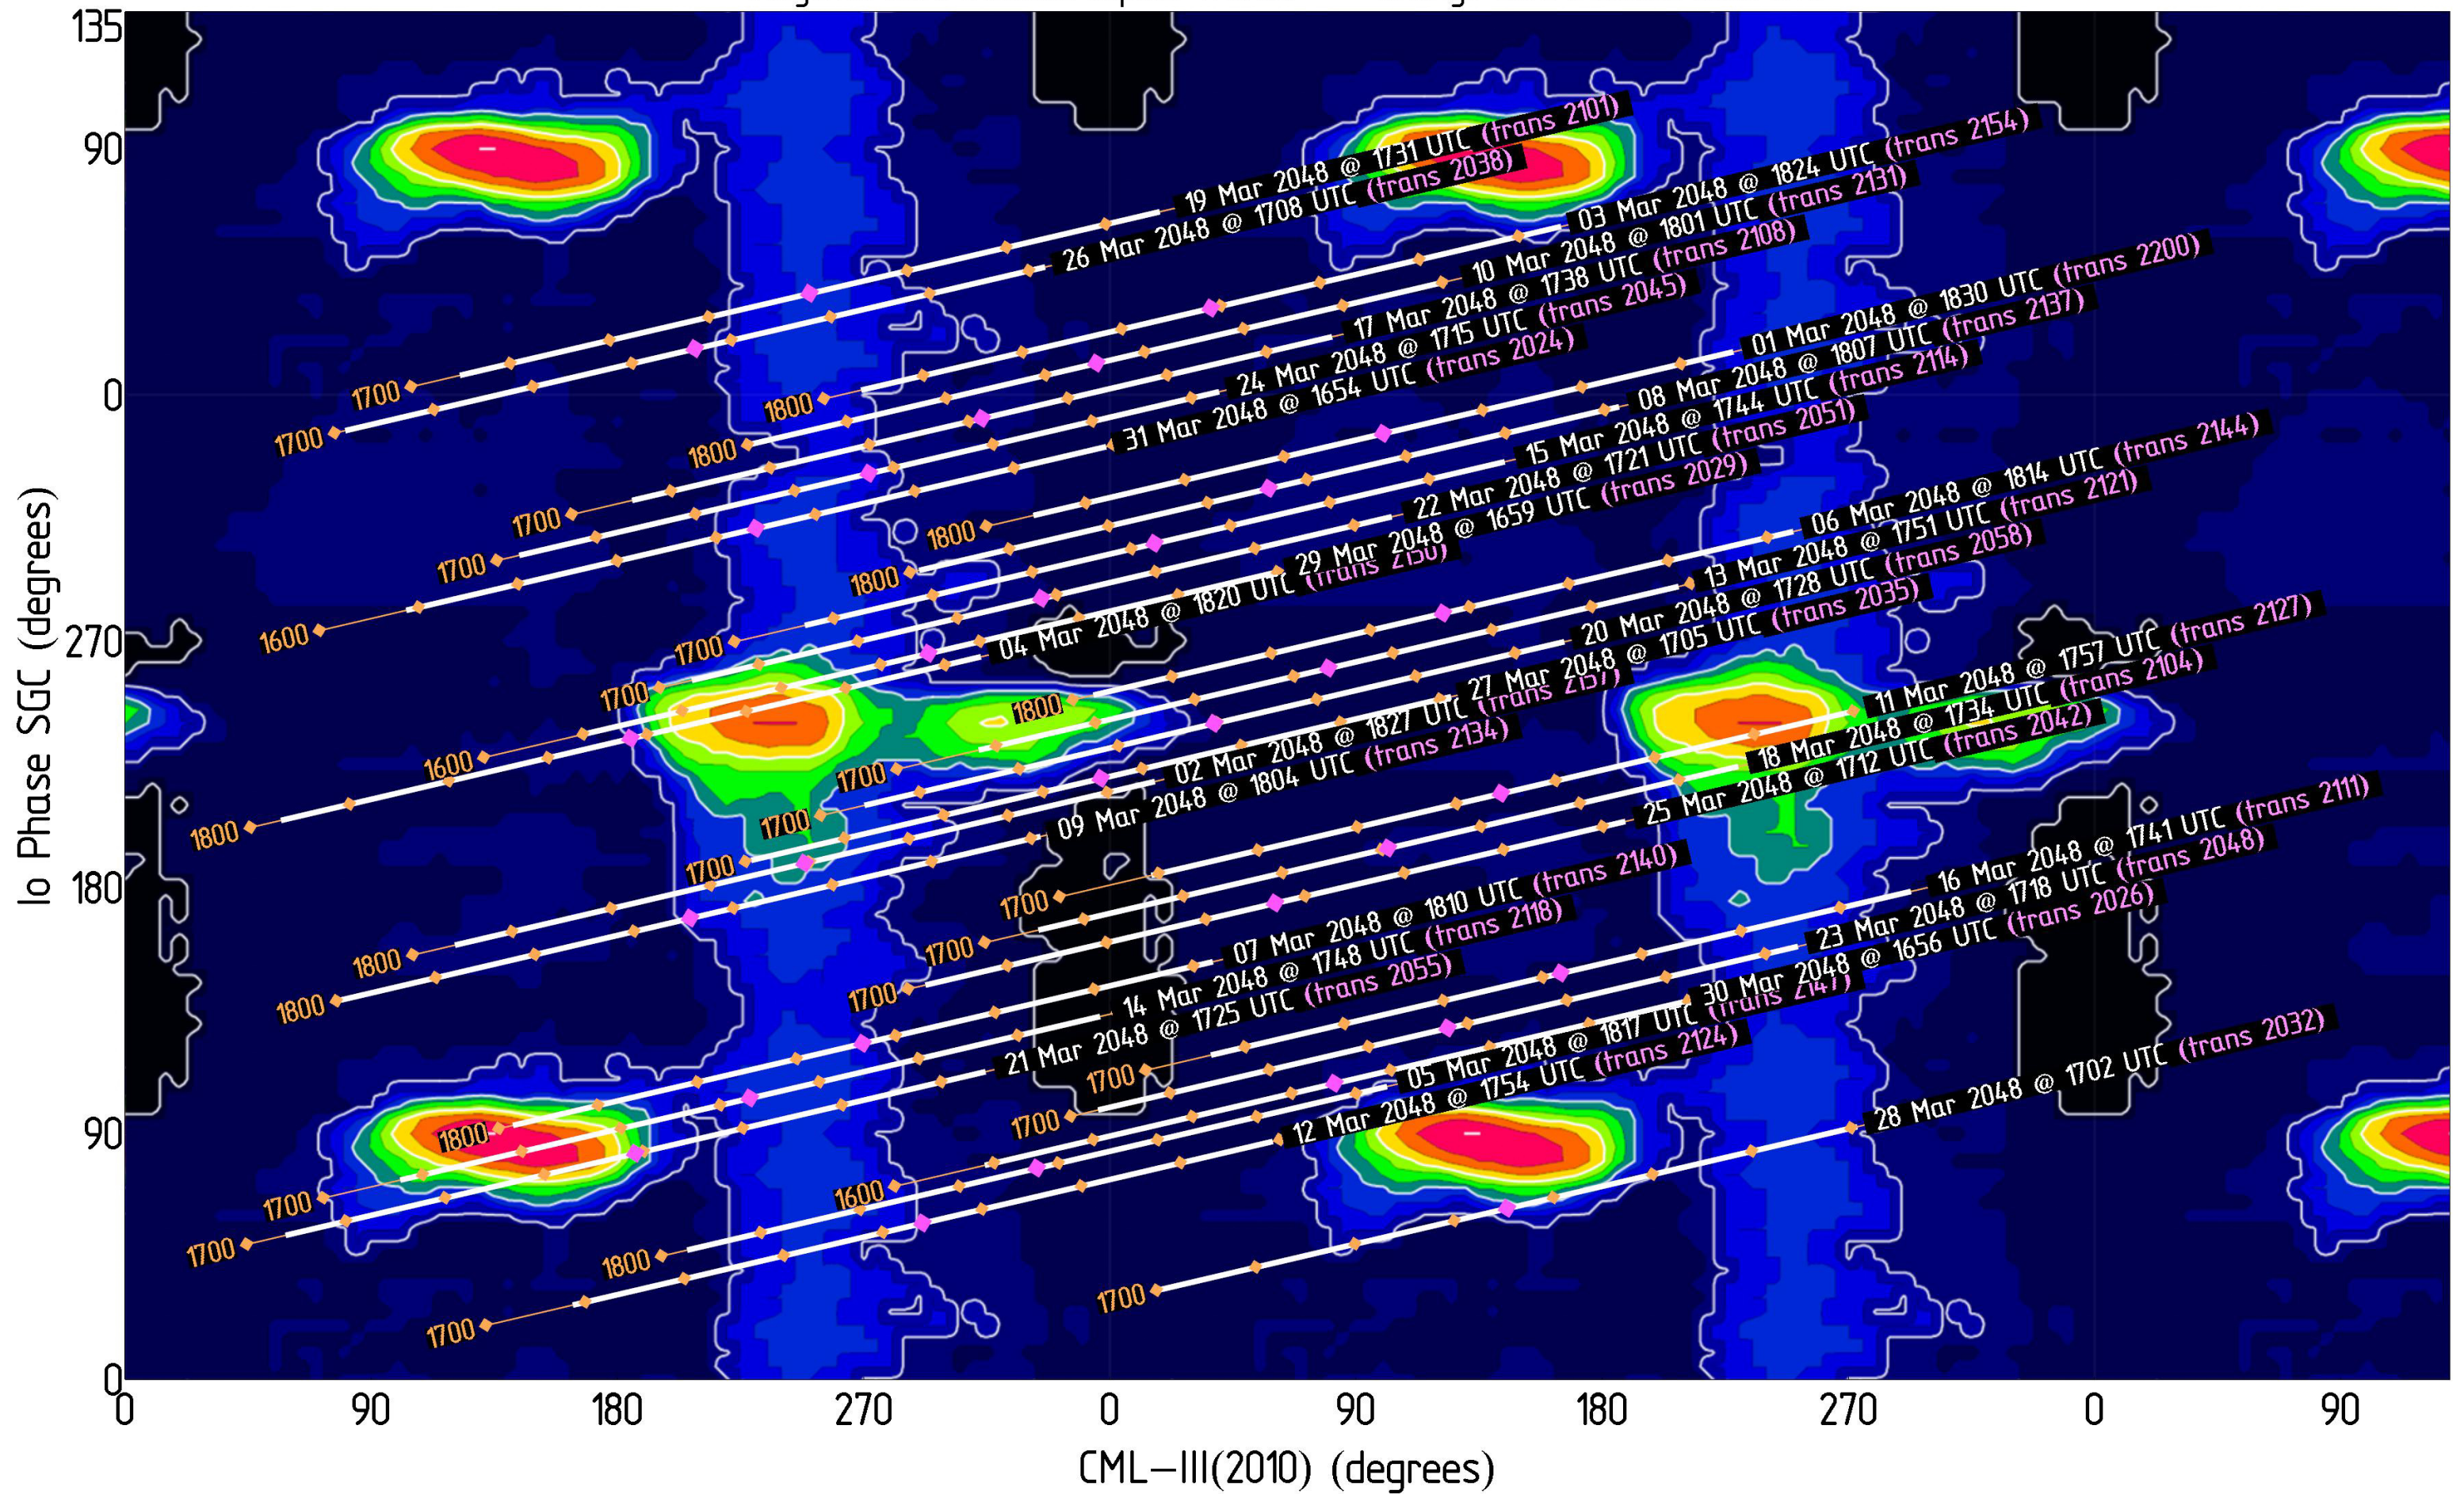

Magenta dots indicate Jupiter transit      Orange dots indicate xx00 UTC

# Jupiter Availability Plot for February 2048

Ephemerides for AJ4CO Observatory, Florida, 29°50' N, 82°37' W

Tracks show  $\pm 3.5$  hours from Jupiter transit – Times & dates indicate the beginning of each track (i.e., 3.5 hours prior to Jupiter transit)  
Magenta dots indicate Jupiter transit      Orange dots indicate xx00 UTC

# Jupiter Availability Plot for March 2048

Ephemerides for AJ4CO Observatory, Florida, 29°50' N, 82°37' W

Tracks show  $\pm 3.5$  hours from Jupiter transit – Times & dates indicate the beginning of each track (i.e., 3.5 hours prior to Jupiter transit)