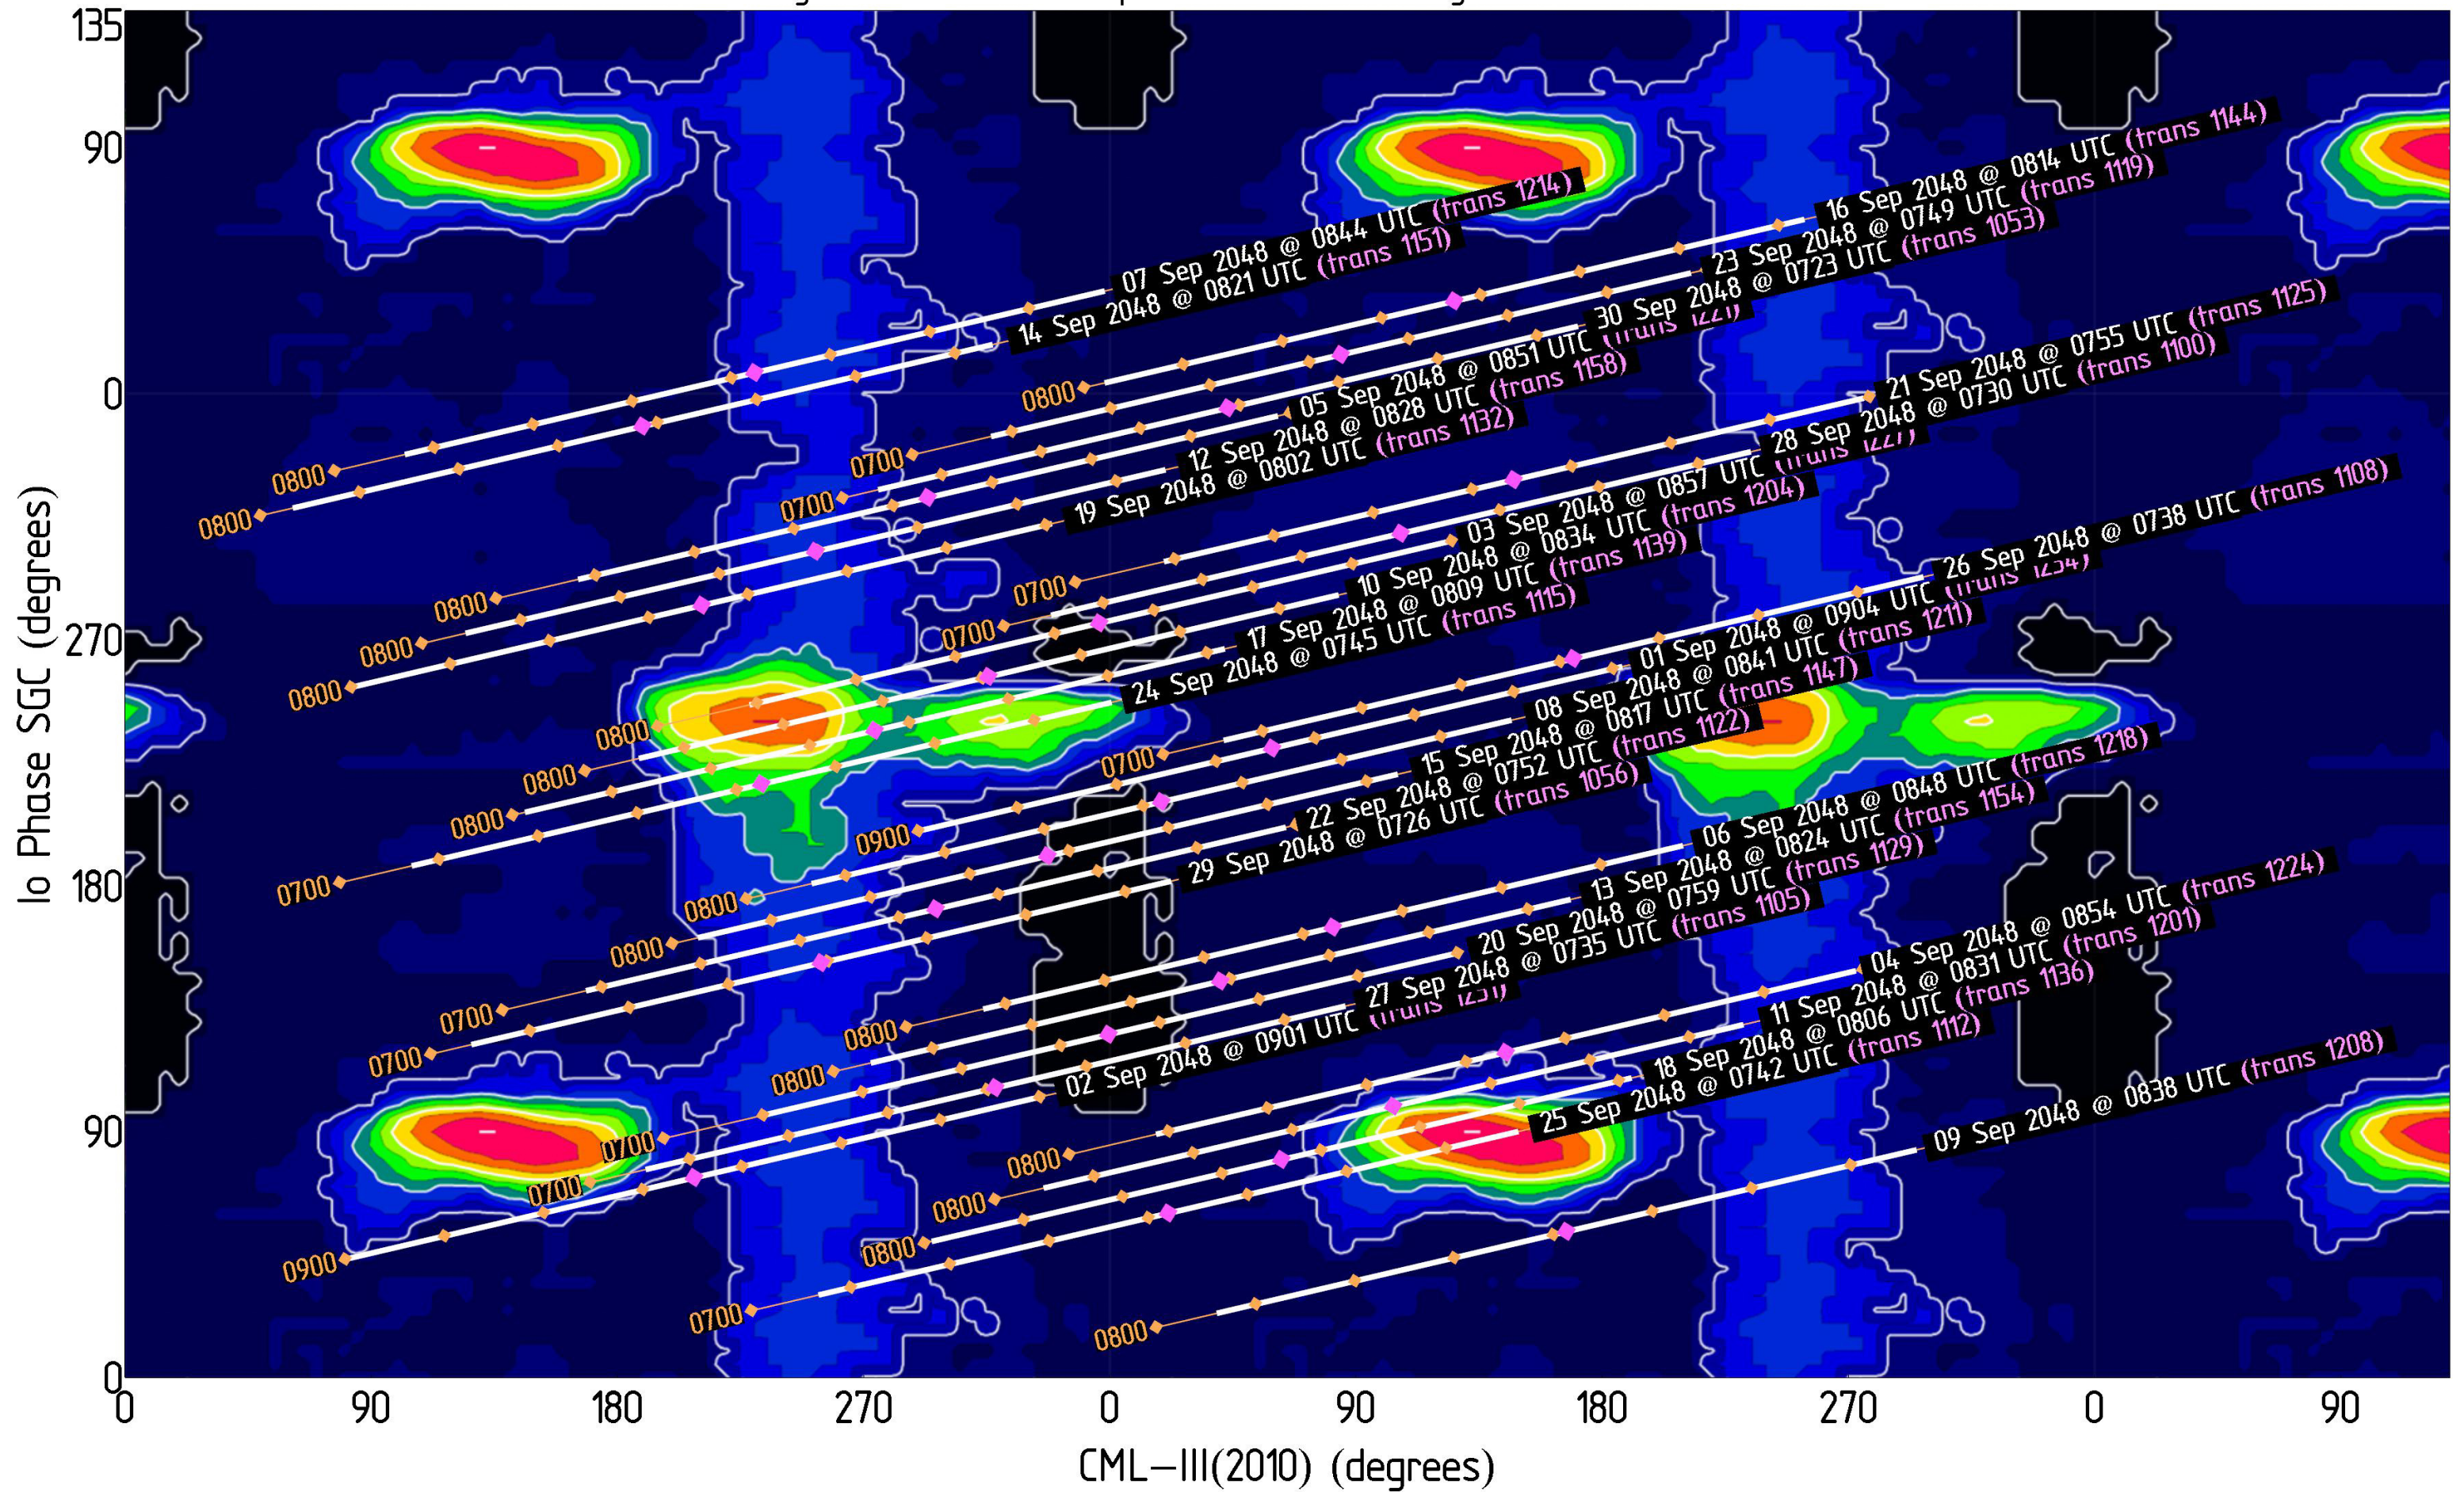

Magenta dots indicate Jupiter transit      Orange dots indicate xx00 UTC

# Jupiter Availability Plot for August 2048

Ephemerides for AJ4CO Observatory, Florida, 29°50' N, 82°37' W

Tracks show  $\pm 3.5$  hours from Jupiter transit – Times & dates indicate the beginning of each track (i.e., 3.5 hours prior to Jupiter transit)  
 Magenta dots indicate Jupiter transit      Orange dots indicate xx00 UTC

# Jupiter Availability Plot for September 2048

Ephemerides for AJ4CO Observatory, Florida, 29°50' N, 82°37' W

Tracks show  $\pm 3.5$  hours from Jupiter transit – Times & dates indicate the beginning of each track (i.e., 3.5 hours prior to Jupiter transit)  
Magenta dots indicate Jupiter transit      Orange dots indicate xx00 UTC

# Jupiter Availability Plot for October 2048

Ephemerides for AJ4CO Observatory, Florida, 29°50' N, 82°37' W

Tracks show  $\pm 3.5$  hours from Jupiter transit – Times & dates indicate the beginning of each track (i.e., 3.5 hours prior to Jupiter transit)