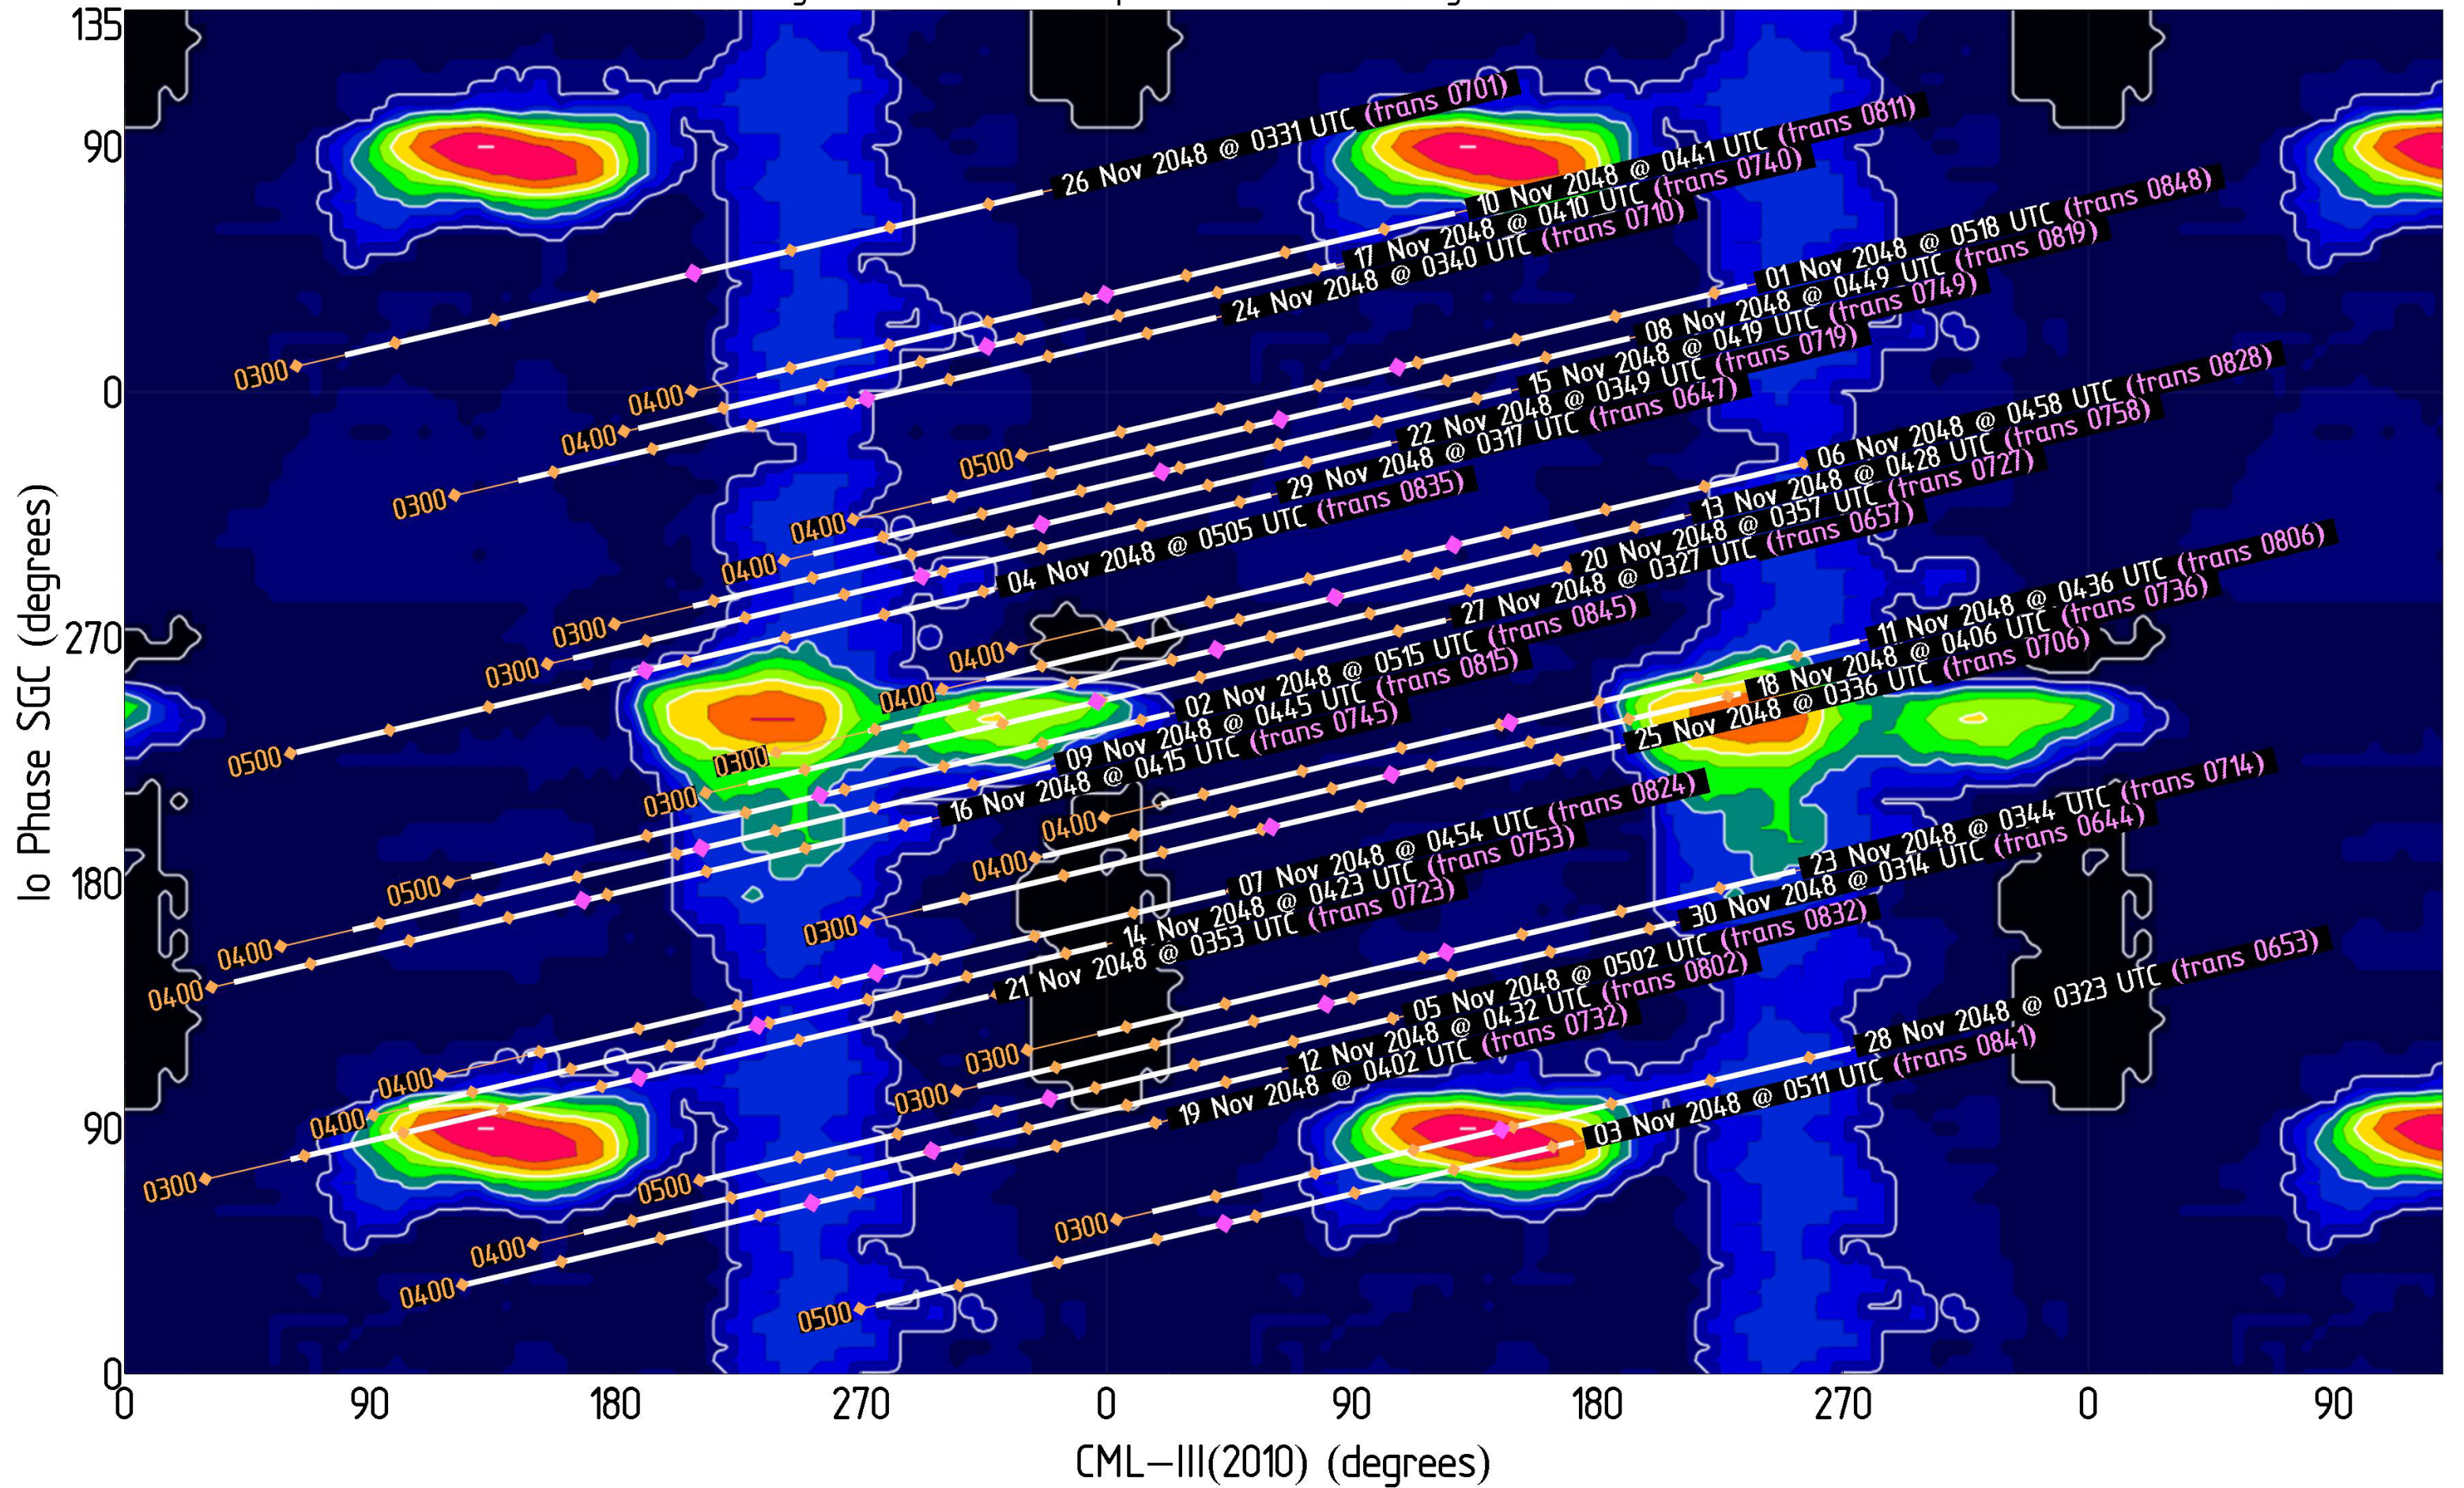

# Jupiter Availability Plot for September 2048

Ephemerides for AJ4CO Observatory, Florida, 29°50' N, 82°37' W

Tracks show  $\pm 3.5$  hours from Jupiter transit – Times & dates indicate the beginning of each track (i.e., 3.5 hours prior to Jupiter transit)  
Magenta dots indicate Jupiter transit      Orange dots indicate xx00 UTC

# Jupiter Availability Plot for October 2048

Ephemerides for AJ4CO Observatory, Florida, 29°50' N, 82°37' W

Tracks show  $\pm 3.5$  hours from Jupiter transit – Times & dates indicate the beginning of each track (i.e., 3.5 hours prior to Jupiter transit)

Magenta dots indicate Jupiter transit      Orange dots indicate xx00 UTC

# Jupiter Availability Plot for November 2048

Ephemerides for AJ4CO Observatory, Florida, 29°50' N, 82°37' W

Tracks show  $\pm 3.5$  hours from Jupiter transit – Times & dates indicate the beginning of each track (i.e., 3.5 hours prior to Jupiter transit)  
Magenta dots indicate Jupiter transit      Orange dots indicate xx00 UTC