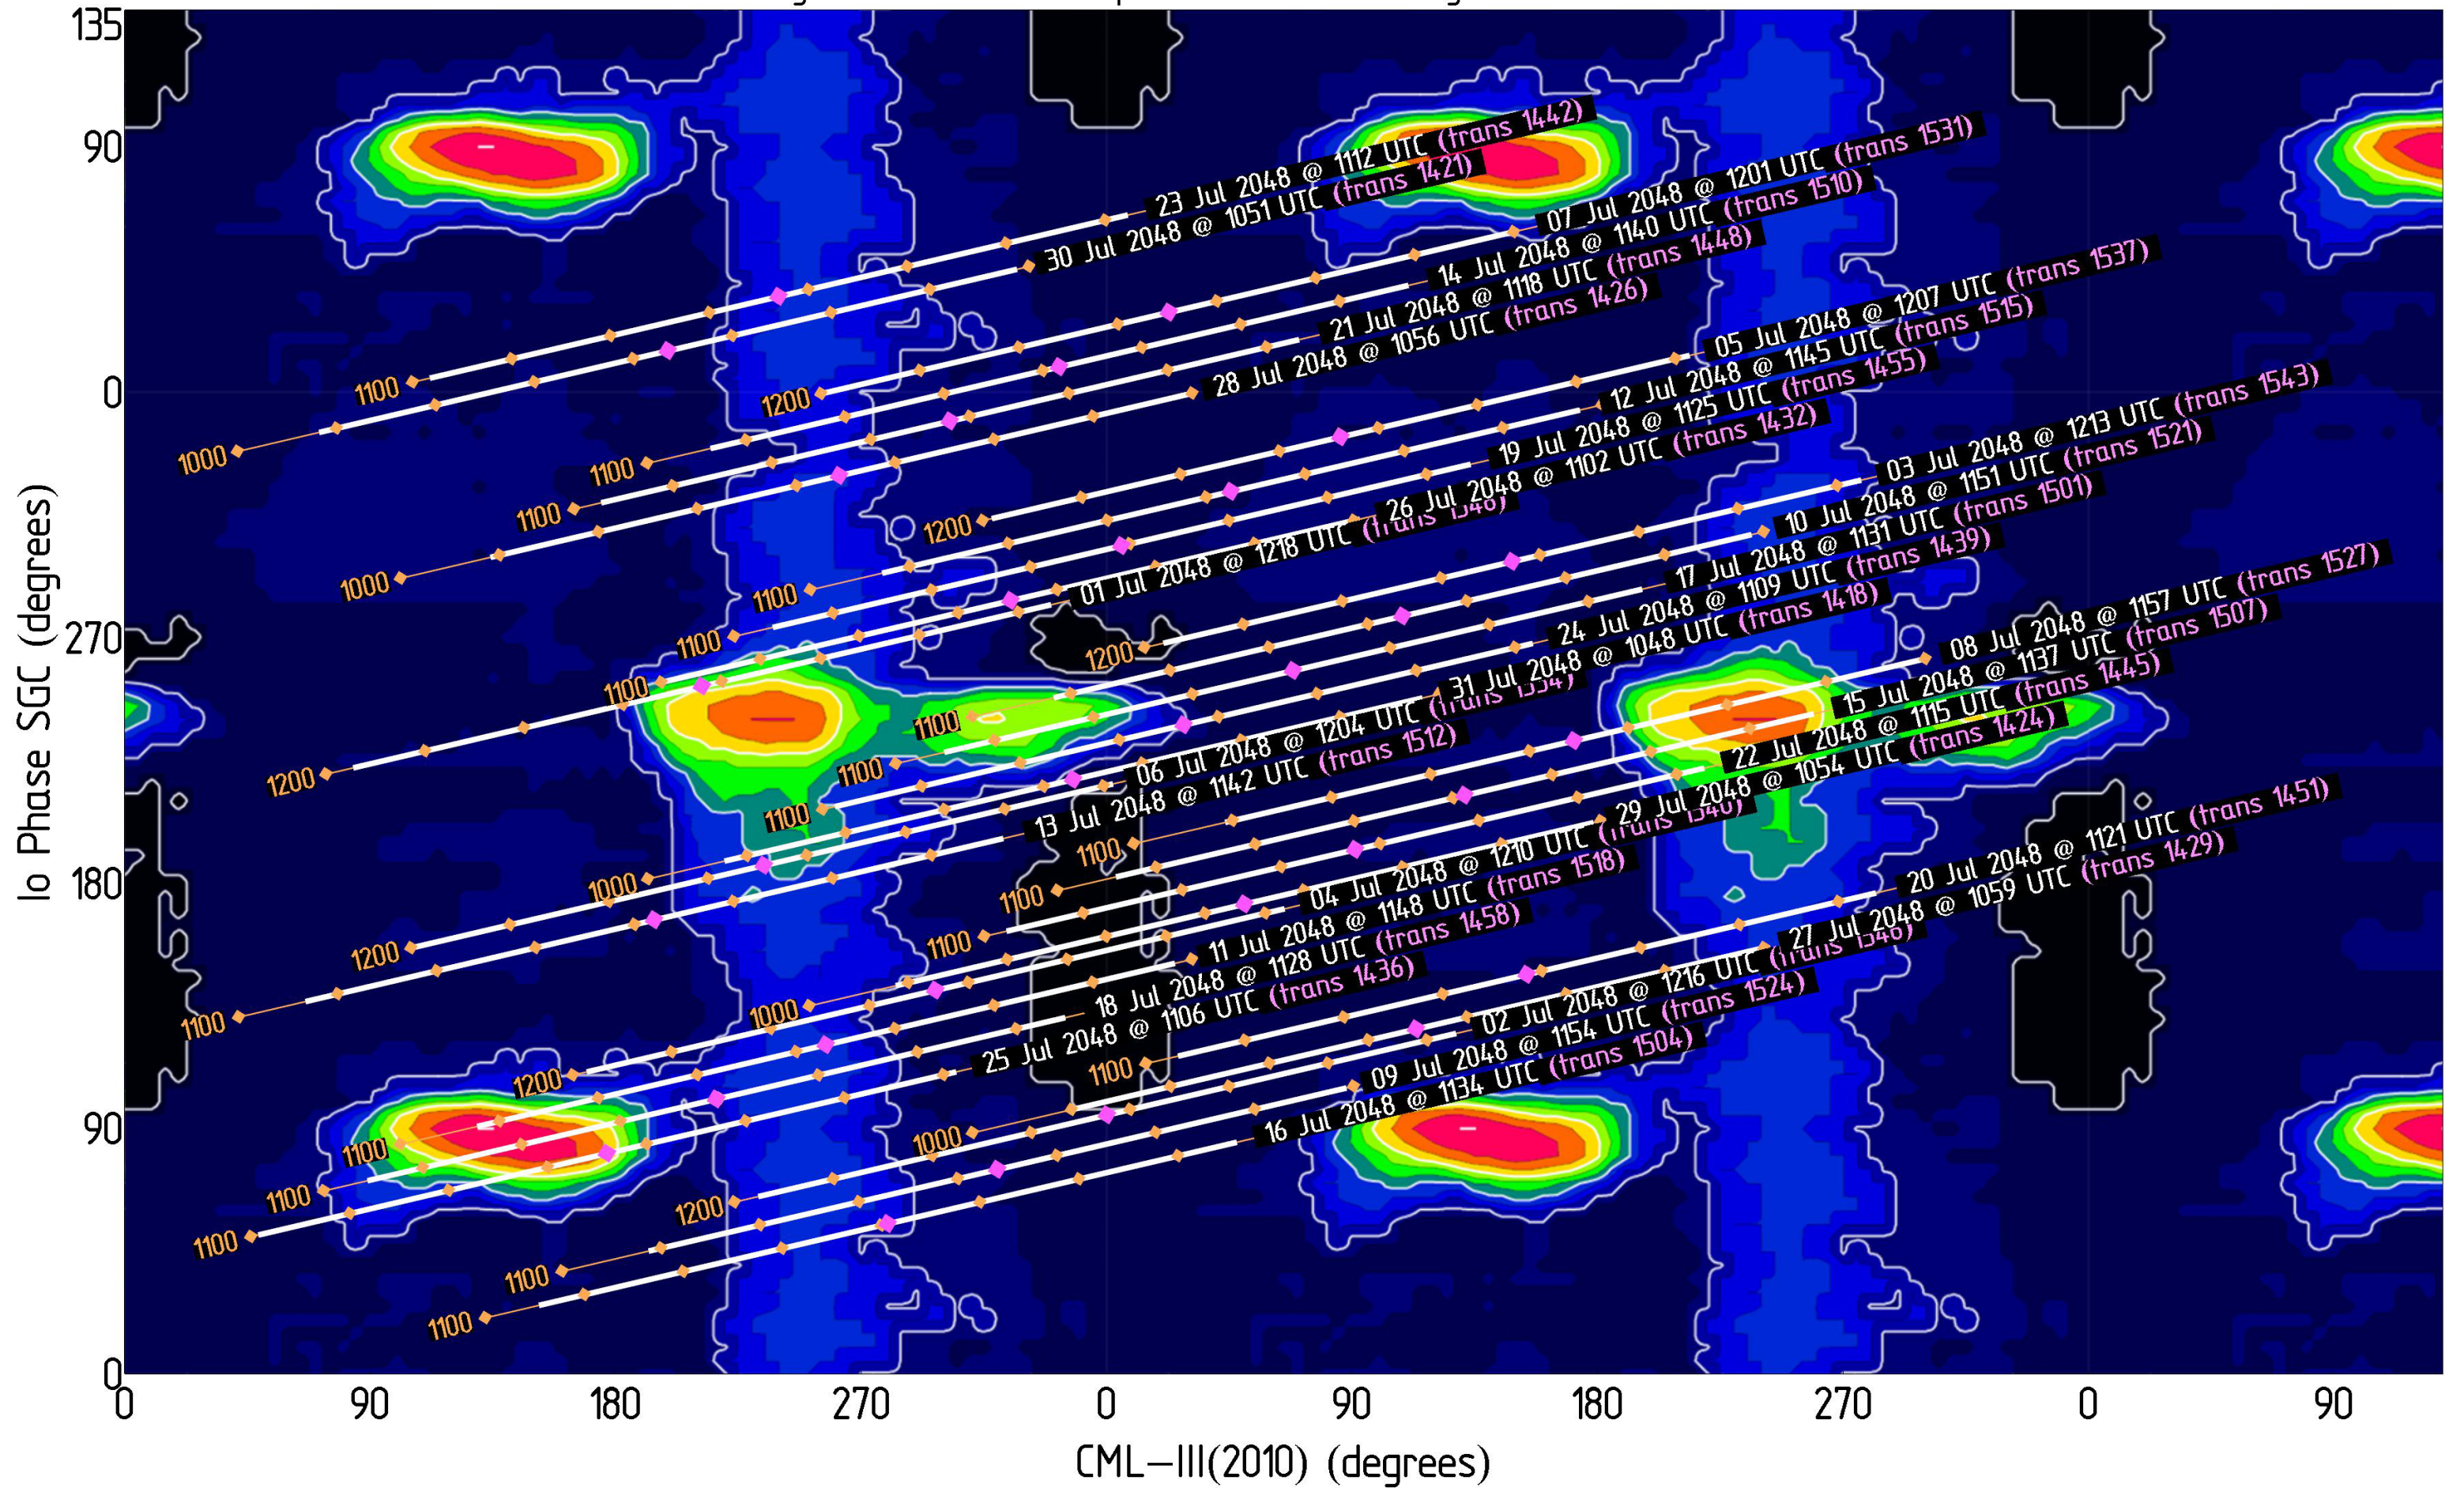

# Jupiter Availability Plot for June 2048

Ephemerides for AJ4CO Observatory, Florida, 29°50' N, 82°37' W

Tracks show  $\pm 3.5$  hours from Jupiter transit – Times & dates indicate the beginning of each track (i.e., 3.5 hours prior to Jupiter transit)

Magenta dots indicate Jupiter transit      Orange dots indicate xx00 UTC

# Jupiter Availability Plot for July 2048

Ephemerides for AJ4CO Observatory, Florida, 29°50' N, 82°37' W

Tracks show  $\pm 3.5$  hours from Jupiter transit – Times & dates indicate the beginning of each track (i.e., 3.5 hours prior to Jupiter transit)