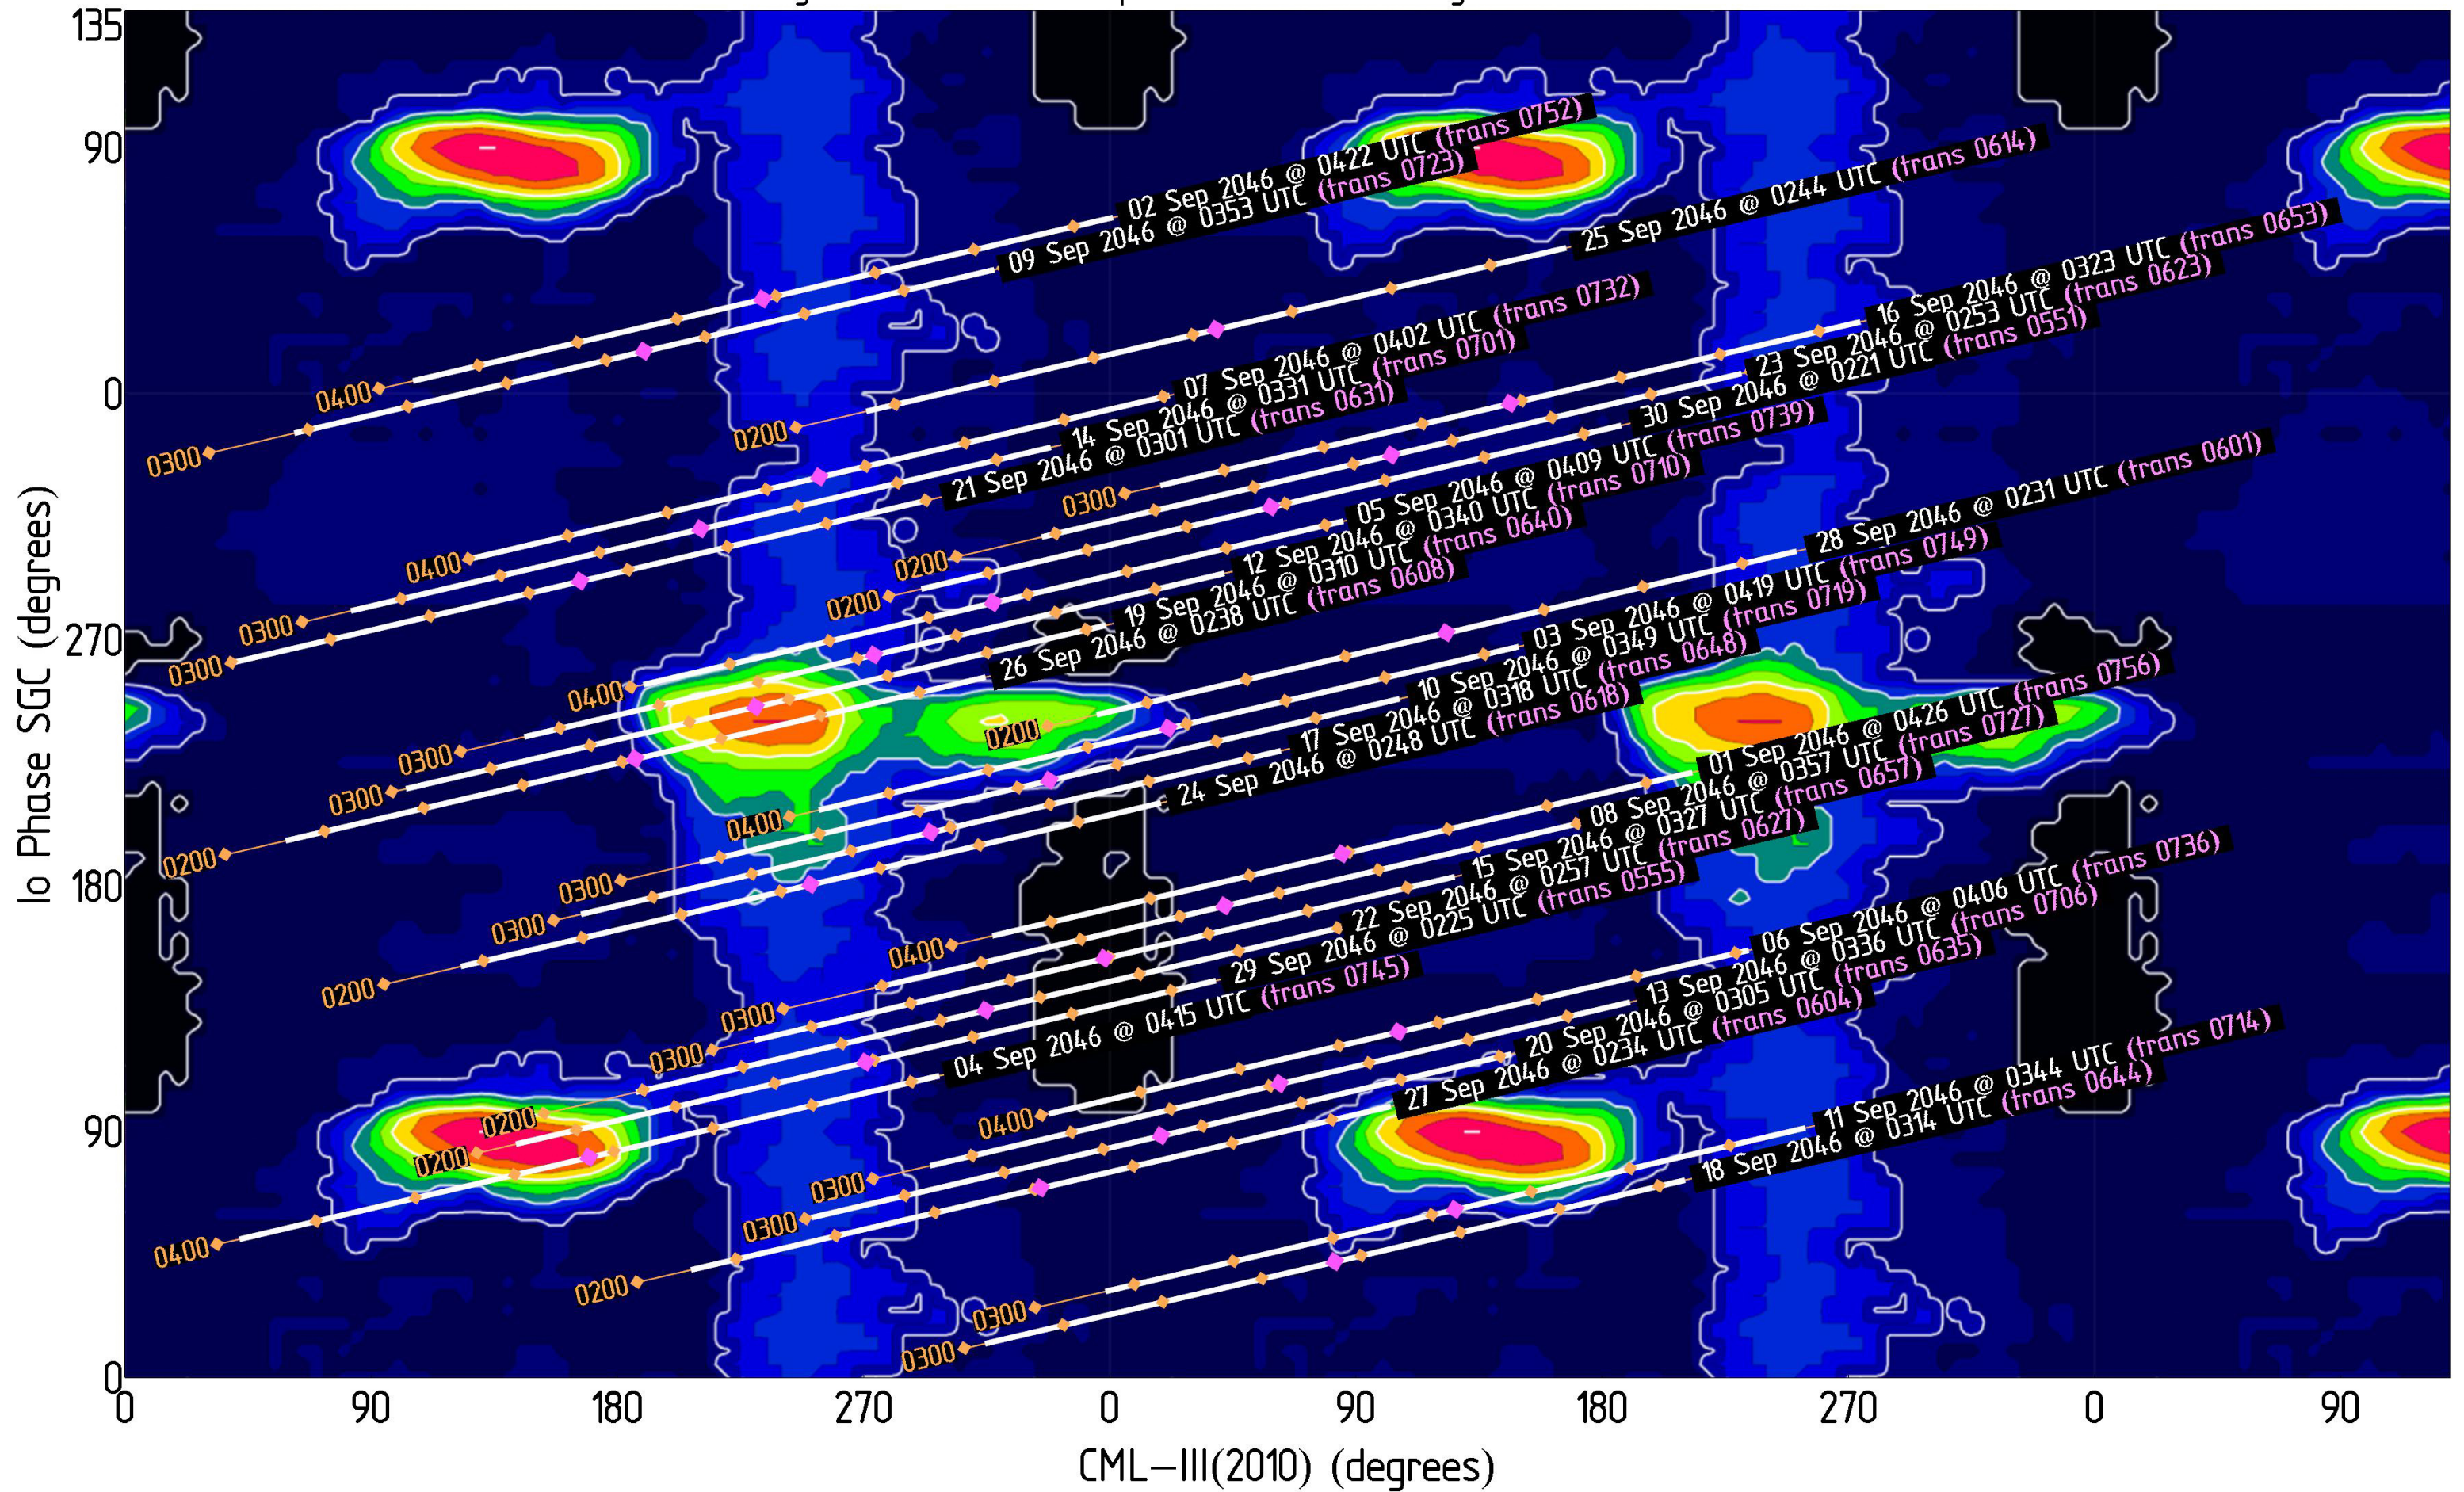

# Jupiter Availability Plot for August 2046

Ephemerides for AJ4CO Observatory, Florida, 29°50' N, 82°37' W

Tracks show  $\pm 3.5$  hours from Jupiter transit – Times & dates indicate the beginning of each track (i.e., 3.5 hours prior to Jupiter transit)

Magenta dots indicate Jupiter transit      Orange dots indicate xx00 UTC

# Jupiter Availability Plot for September 2046

Ephemerides for AJ4CO Observatory, Florida, 29°50' N, 82°37' W

Tracks show  $\pm 3.5$  hours from Jupiter transit – Times & dates indicate the beginning of each track (i.e., 3.5 hours prior to Jupiter transit)