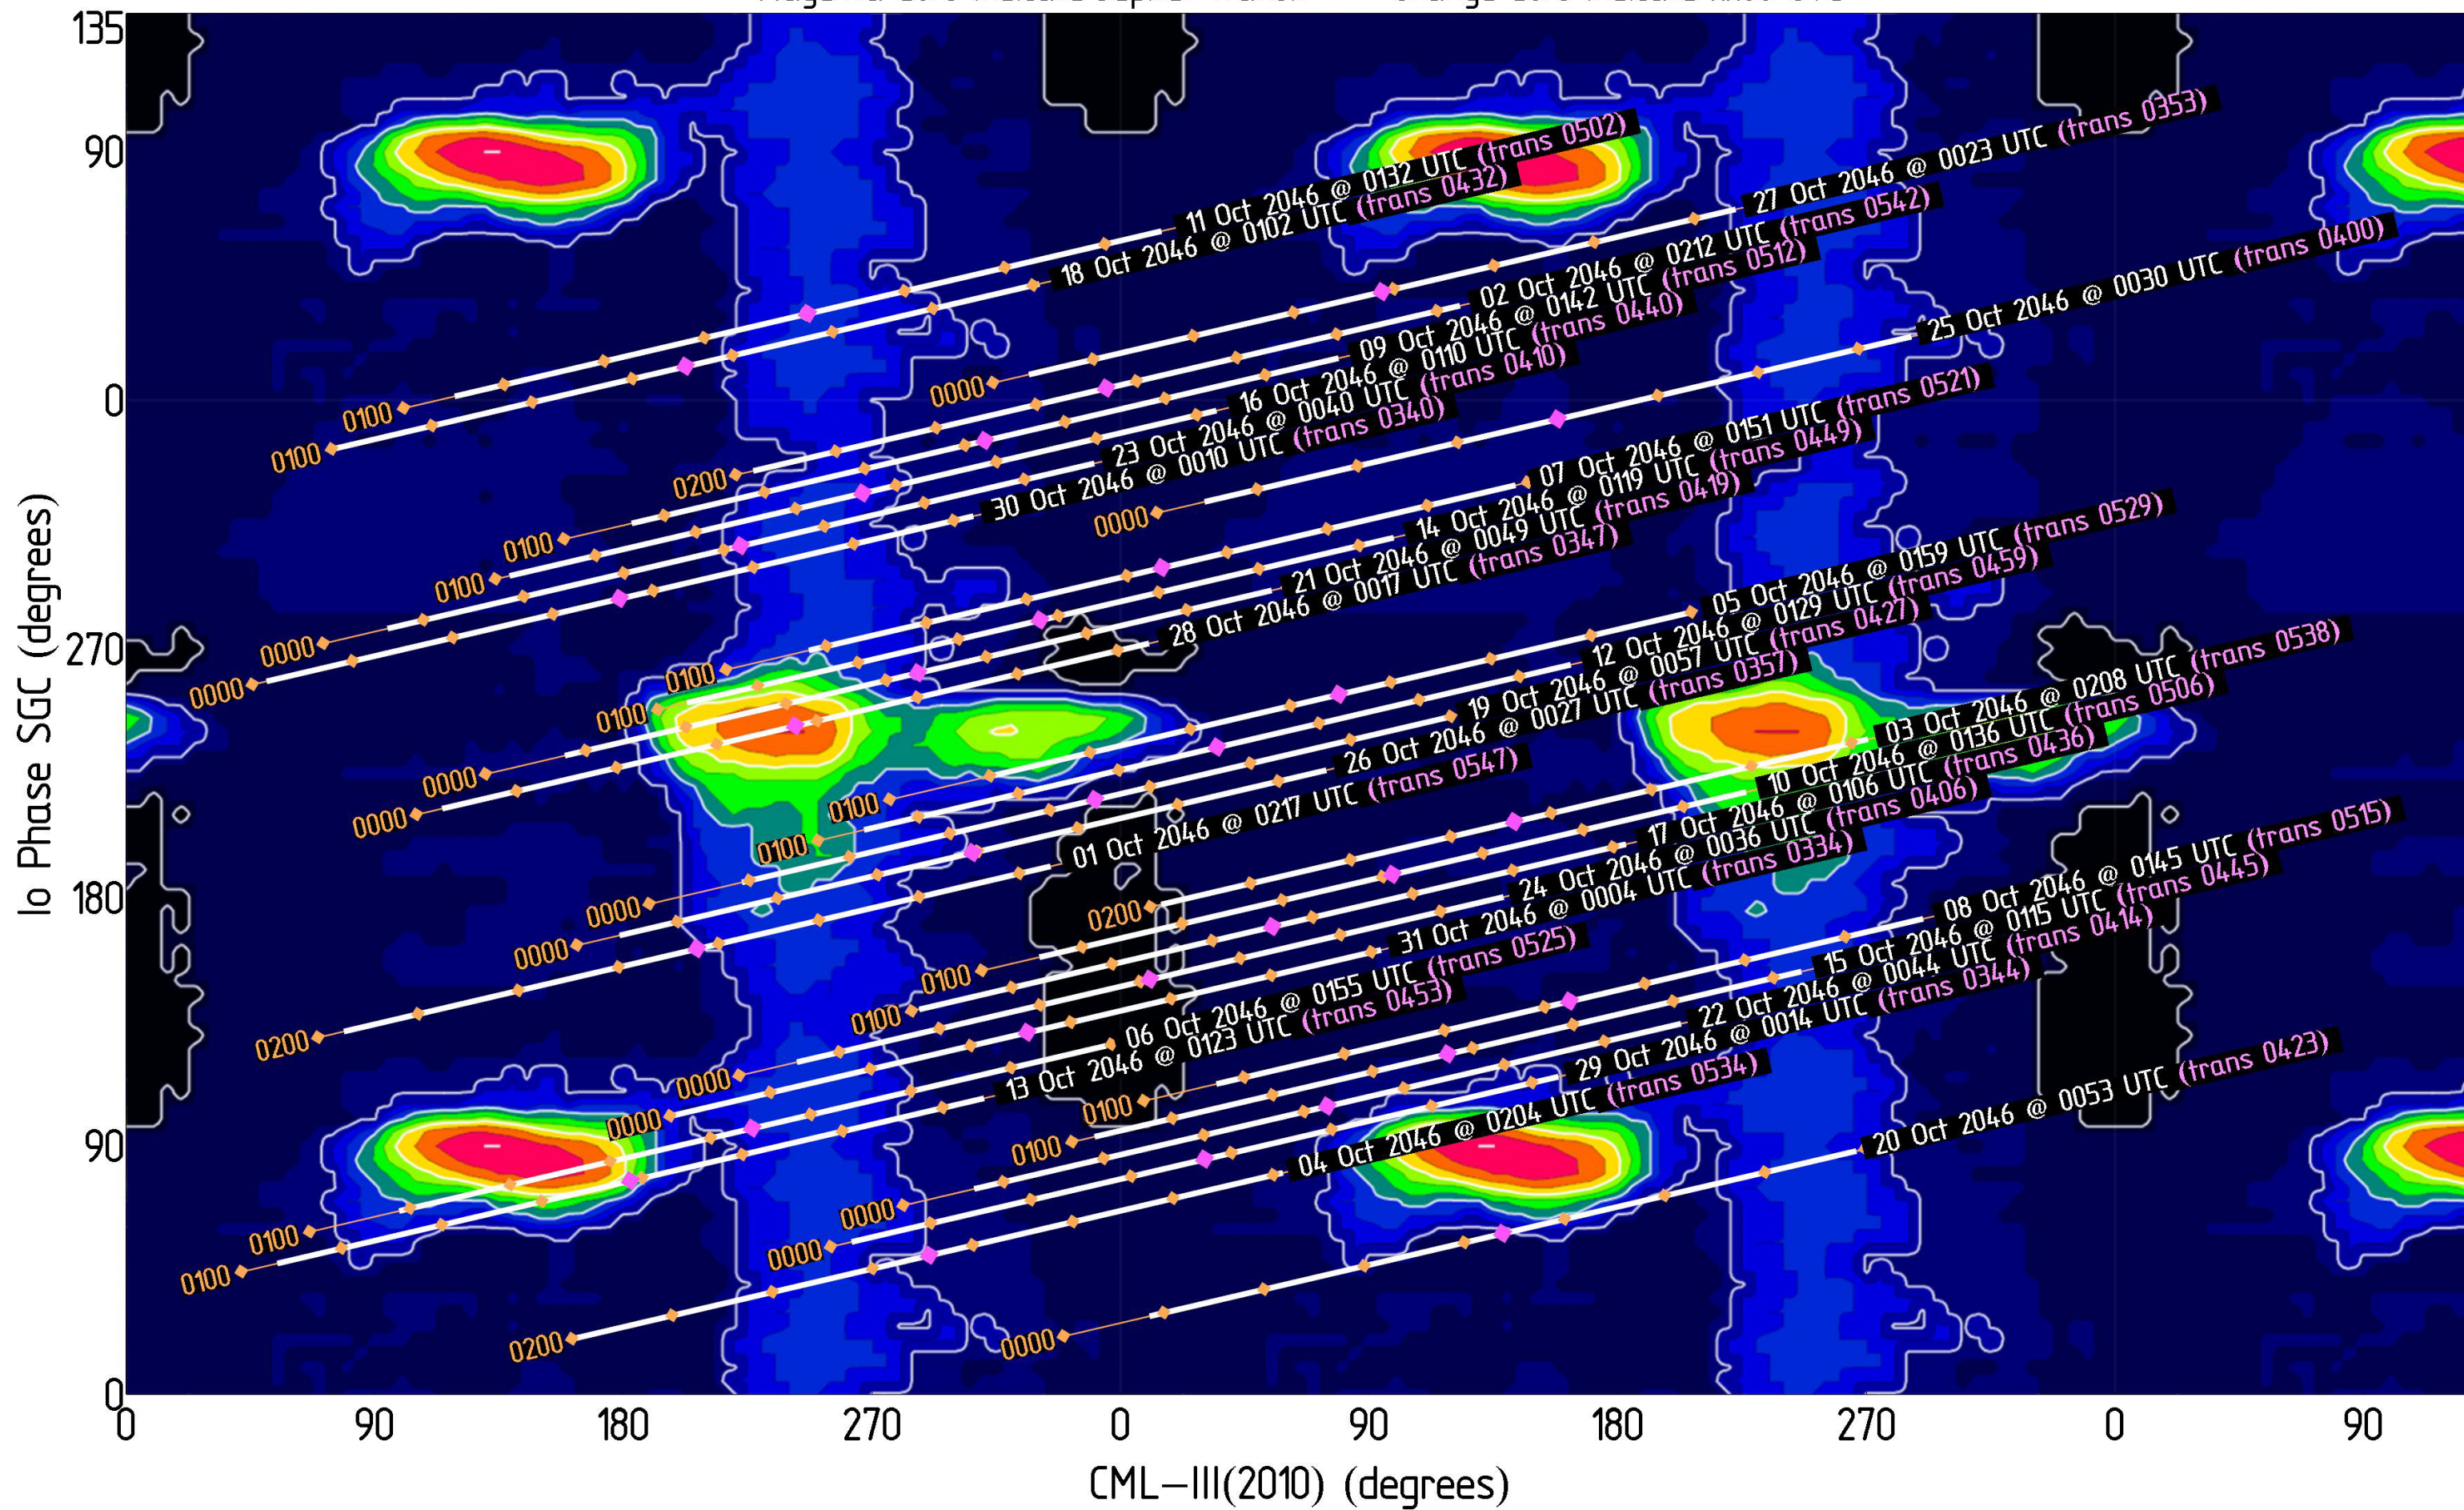

# Jupiter Availability Plot for September 2046

Ephemerides for AJ4CO Observatory, Florida, 29°50' N, 82°37' W

Tracks show  $\pm 3.5$  hours from Jupiter transit – Times & dates indicate the beginning of each track (i.e., 3.5 hours prior to Jupiter transit)

Magenta dots indicate Jupiter transit      Orange dots indicate xx00 UTC

# Jupiter Availability Plot for October 2046

Ephemerides for AJ4CO Observatory, Florida, 29°50' N, 82°37' W

Tracks show  $\pm 3.5$  hours from Jupiter transit – Times & dates indicate the beginning of each track (i.e., 3.5 hours prior to Jupiter transit)