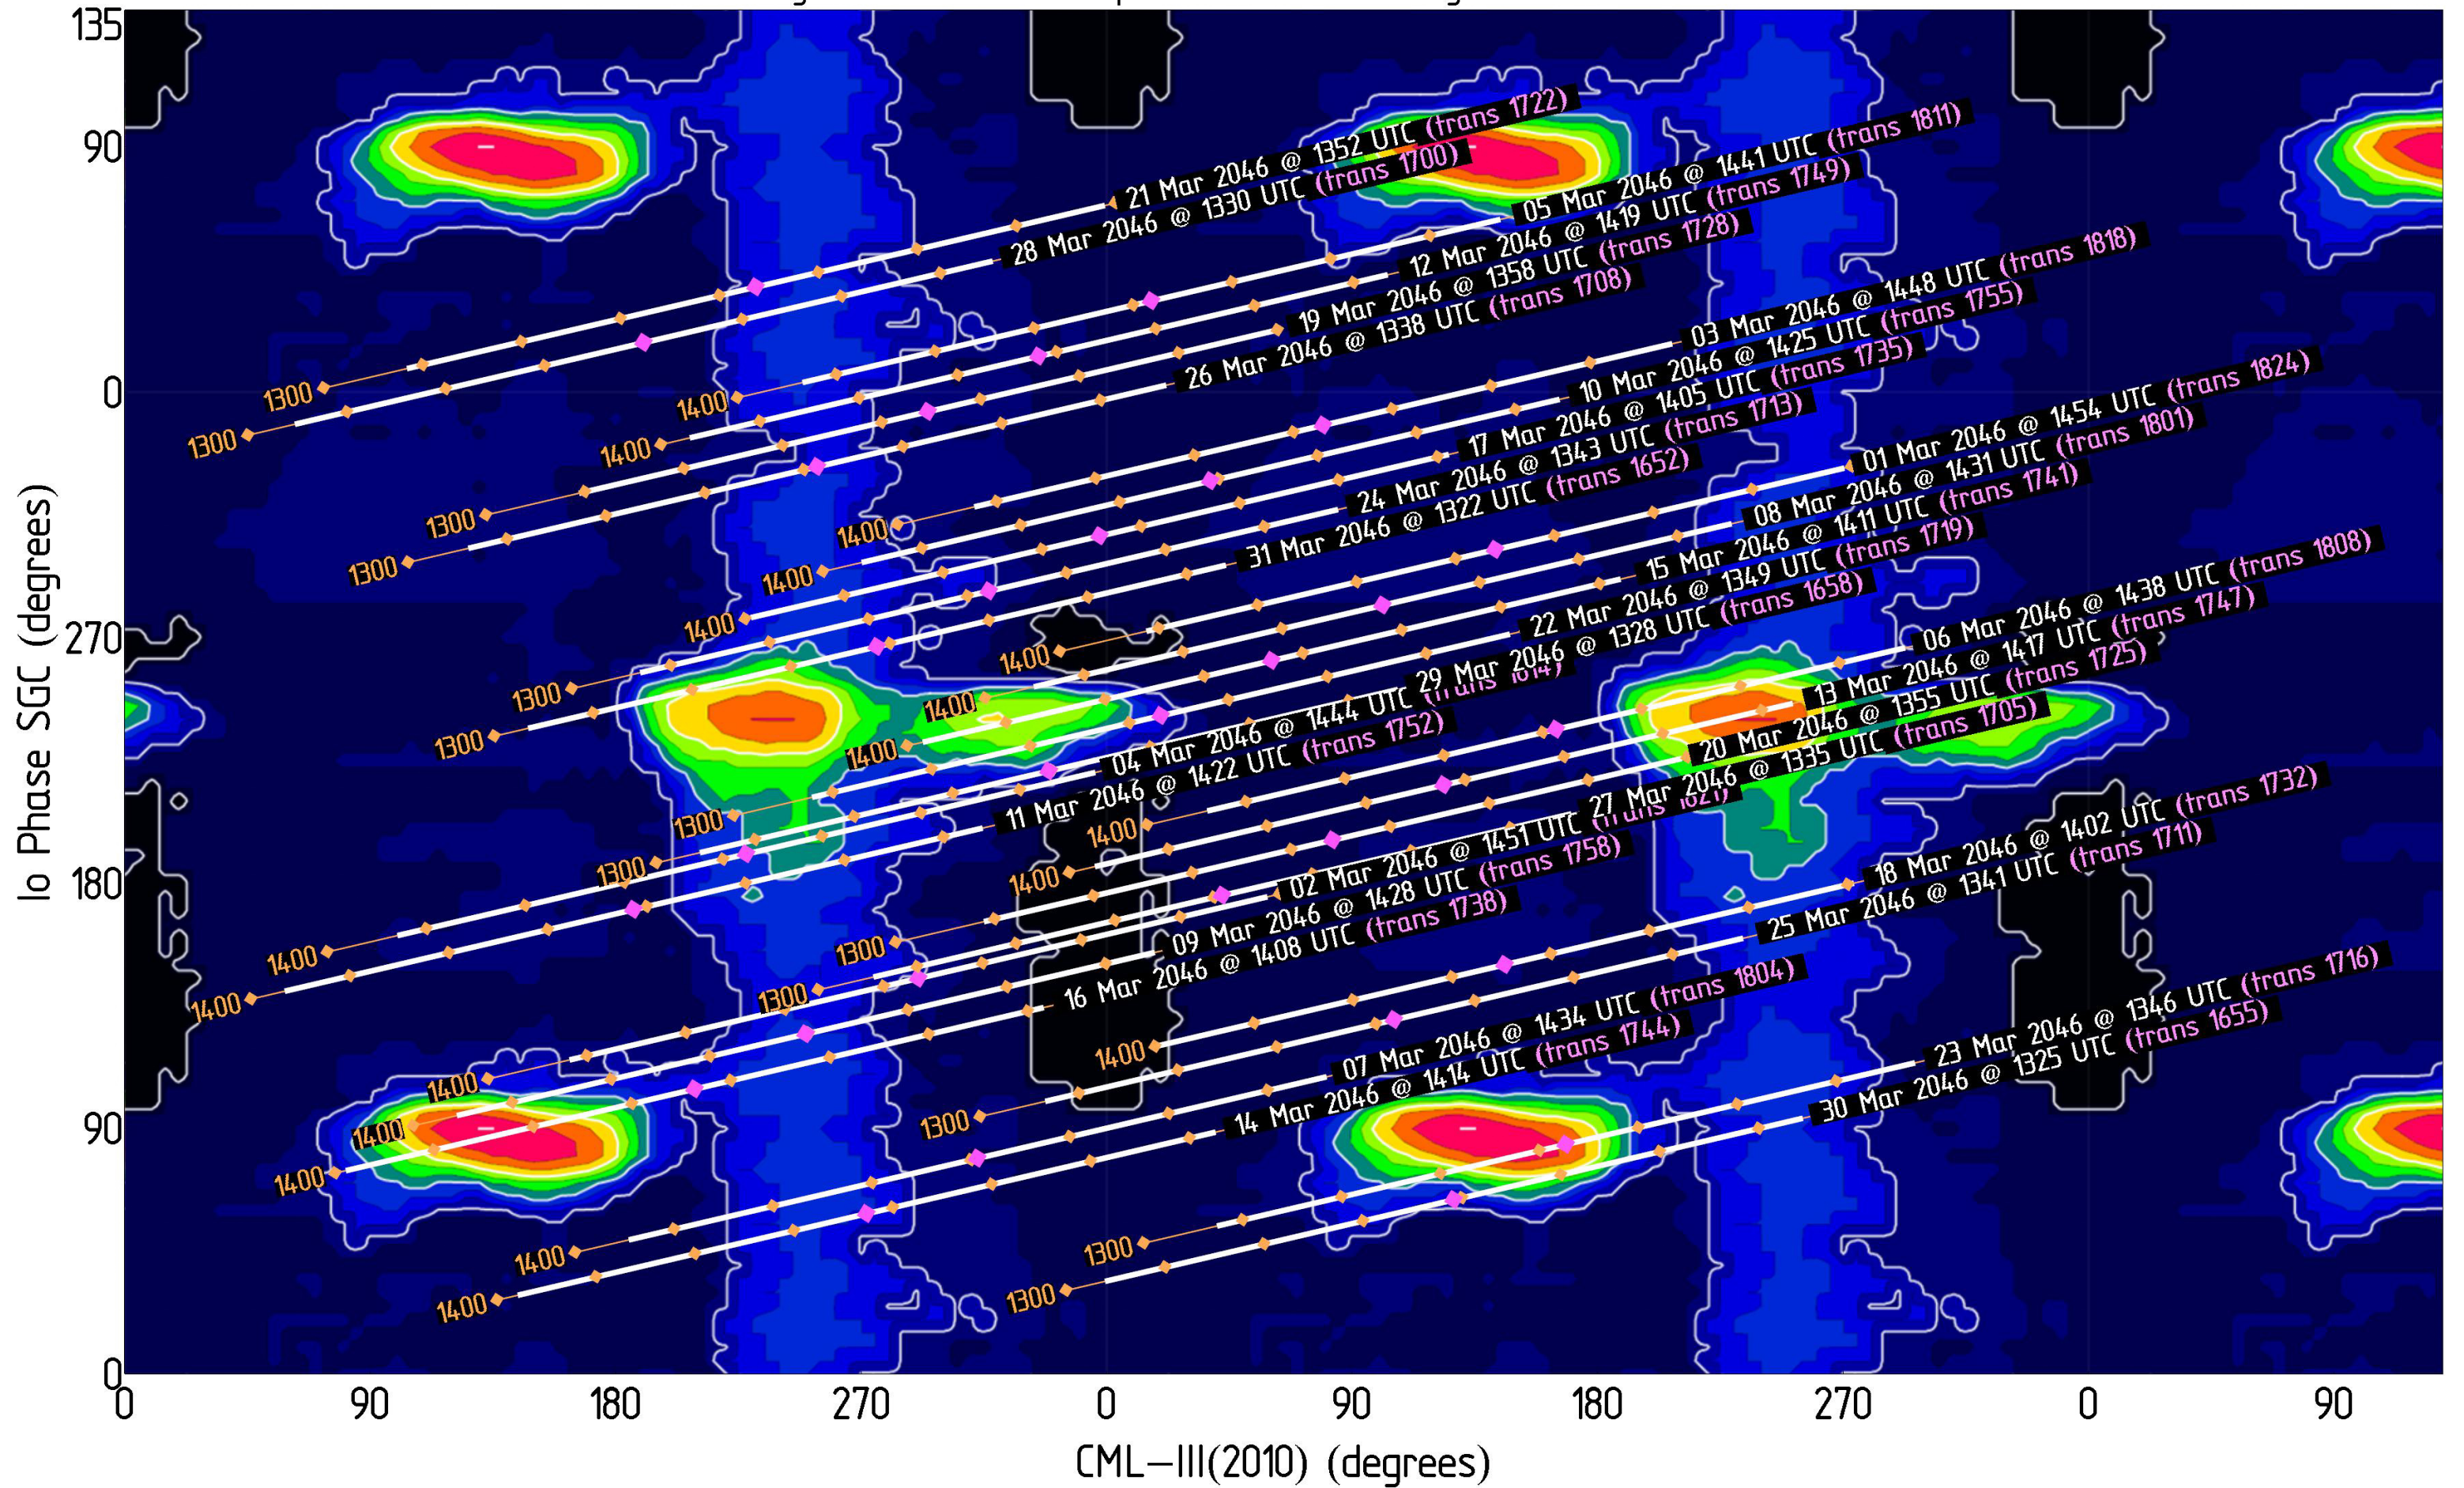

# Jupiter Availability Plot for January 2046

Ephemerides for AJ4CO Observatory, Florida, 29°50' N, 82°37' W

Tracks show  $\pm 3.5$  hours from Jupiter transit – Times & dates indicate the beginning of each track (i.e., 3.5 hours prior to Jupiter transit)  
Magenta dots indicate Jupiter transit      Orange dots indicate xx00 UTC

# Jupiter Availability Plot for February 2046

Ephemerides for AJ4CO Observatory, Florida, 29°50' N, 82°37' W

Tracks show  $\pm 3.5$  hours from Jupiter transit – Times & dates indicate the beginning of each track (i.e., 3.5 hours prior to Jupiter transit)  
Magenta dots indicate Jupiter transit      Orange dots indicate xx00 UTC

# Jupiter Availability Plot for March 2046

Ephemerides for AJ4CO Observatory, Florida, 29°50' N, 82°37' W

Tracks show  $\pm 3.5$  hours from Jupiter transit – Times & dates indicate the beginning of each track (i.e., 3.5 hours prior to Jupiter transit)  
Magenta dots indicate Jupiter transit      Orange dots indicate xx00 UTC

# Jupiter Availability Plot for April 2046

Ephemerides for AJ4CO Observatory, Florida, 29°50' N, 82°37' W

Tracks show  $\pm 3.5$  hours from Jupiter transit – Times & dates indicate the beginning of each track (i.e., 3.5 hours prior to Jupiter transit)