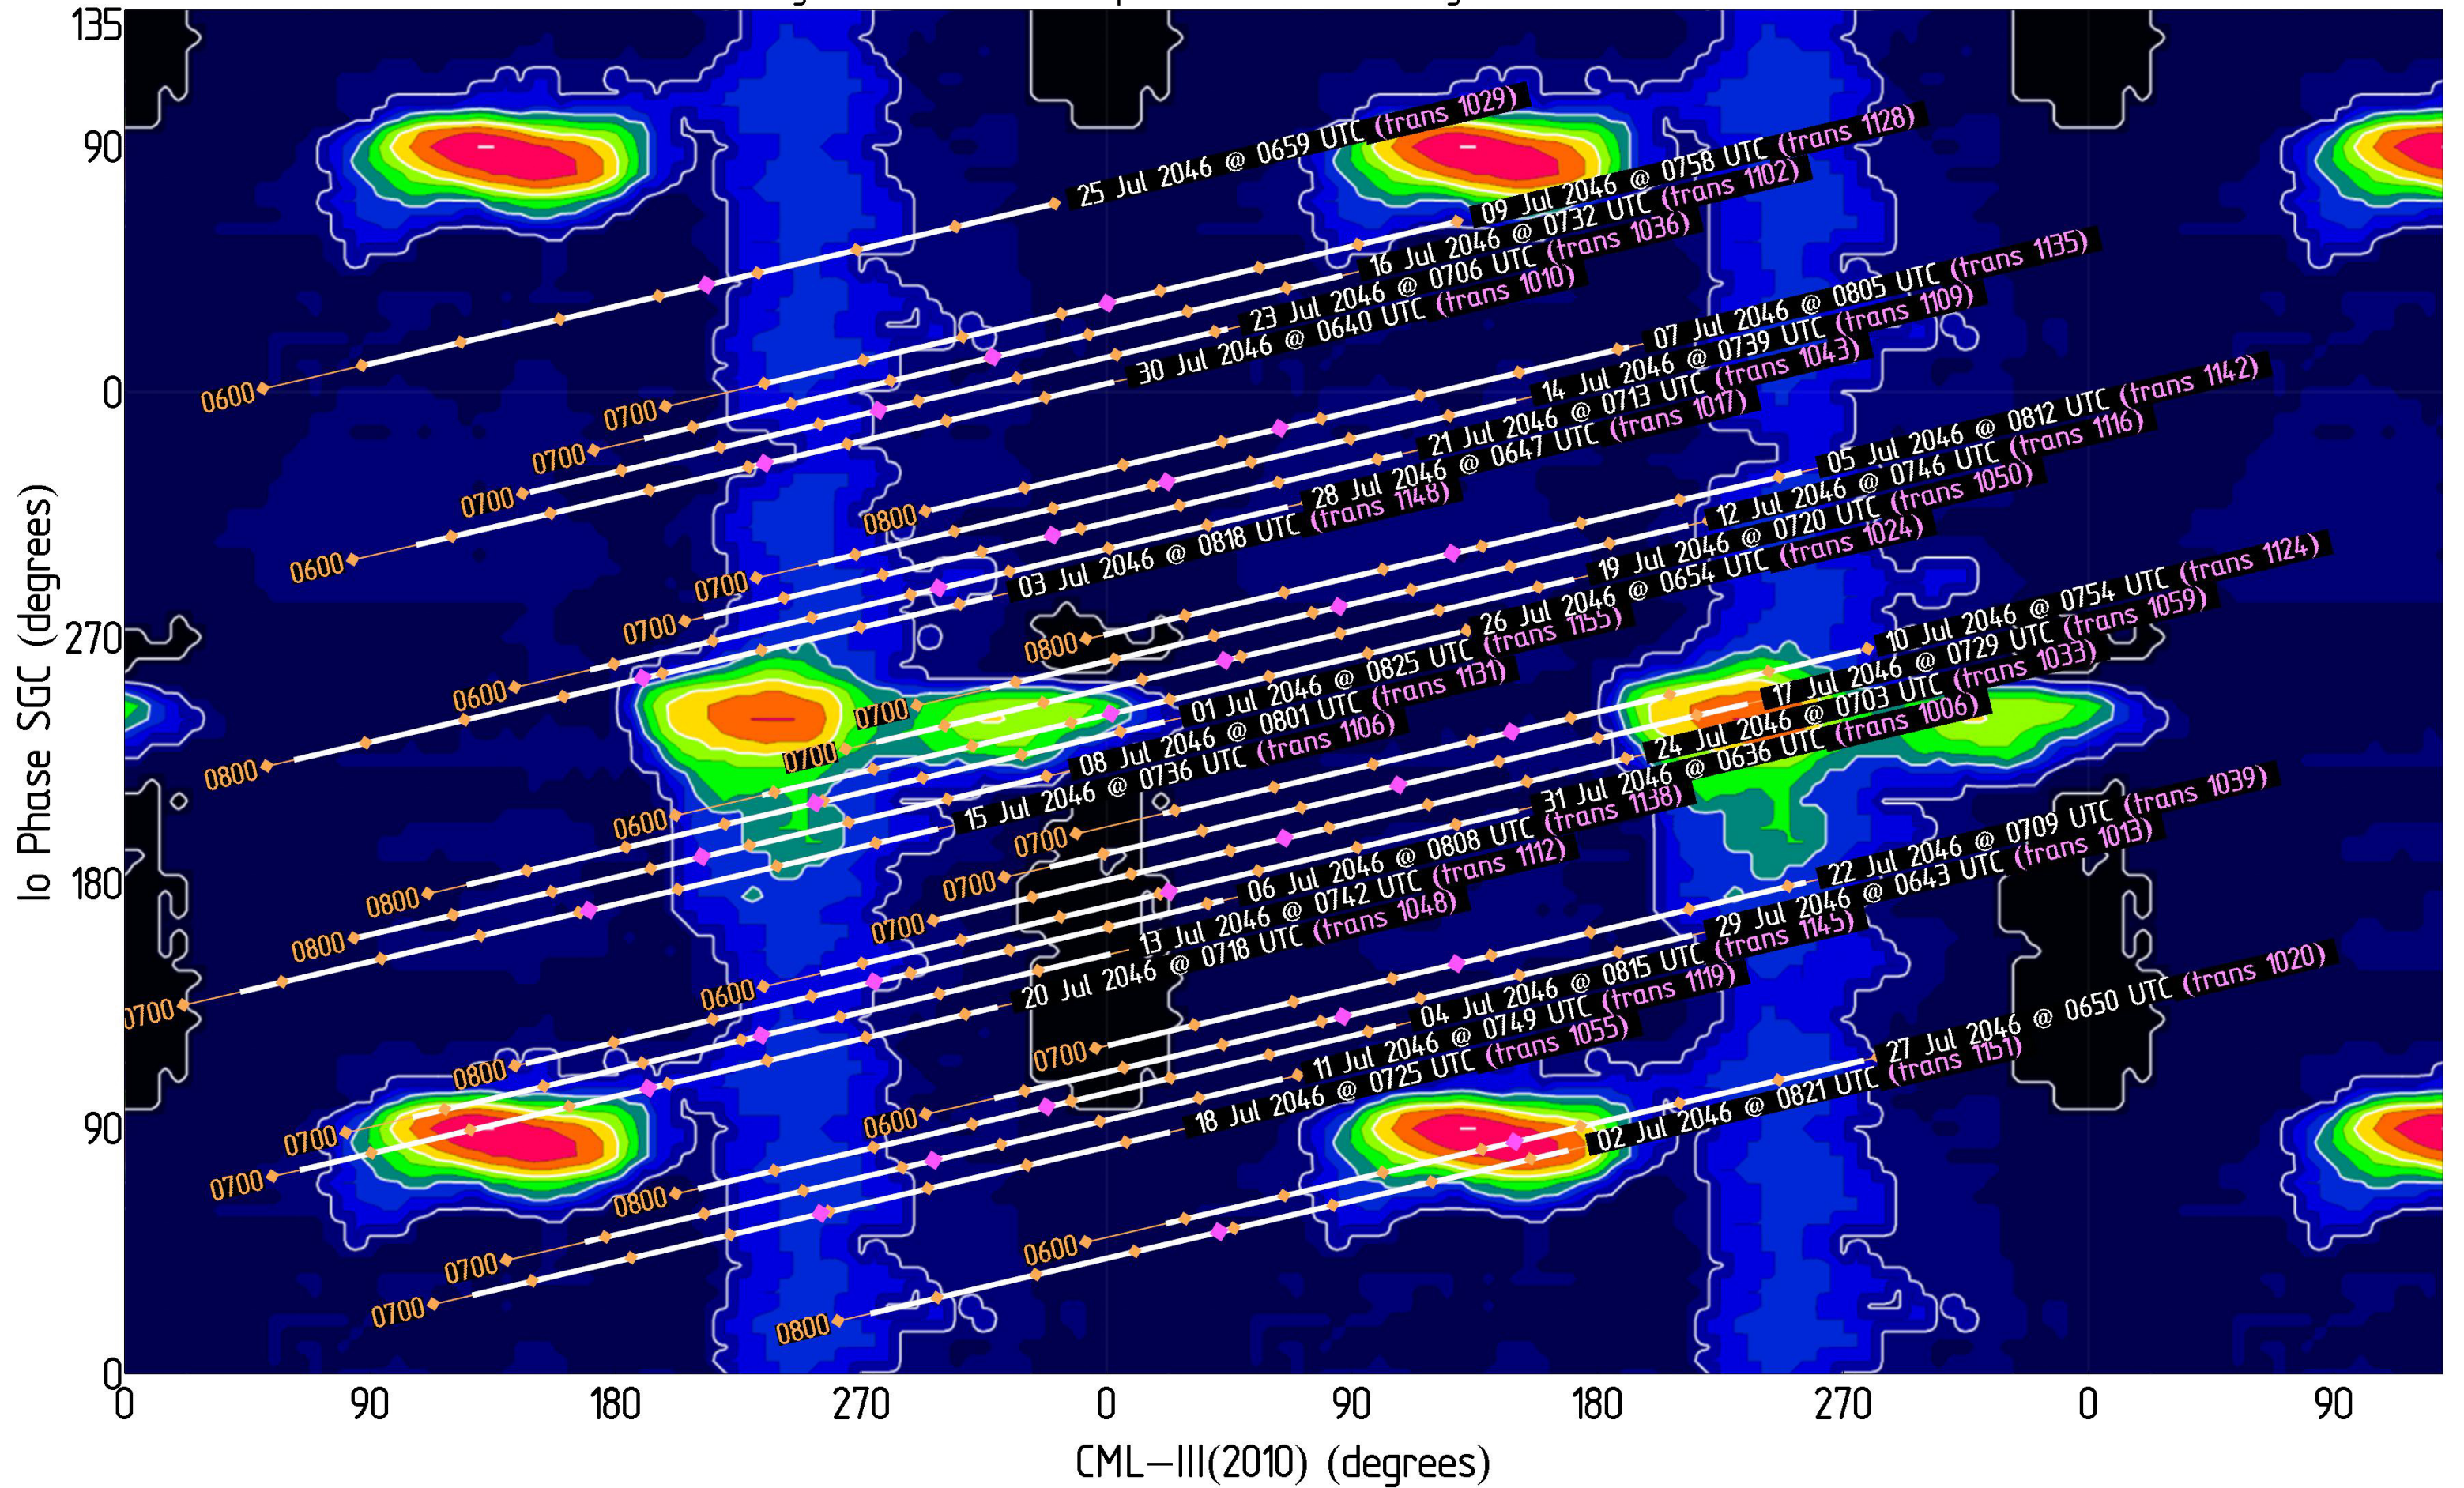

# Jupiter Availability Plot for June 2046

Ephemerides for AJ4CO Observatory, Florida, 29°50' N, 82°37' W

Tracks show  $\pm 3.5$  hours from Jupiter transit – Times & dates indicate the beginning of each track (i.e., 3.5 hours prior to Jupiter transit)

Magenta dots indicate Jupiter transit      Orange dots indicate xx00 UTC

# Jupiter Availability Plot for July 2046

Ephemerides for AJ4CO Observatory, Florida, 29°50' N, 82°37' W

Tracks show  $\pm 3.5$  hours from Jupiter transit – Times & dates indicate the beginning of each track (i.e., 3.5 hours prior to Jupiter transit)