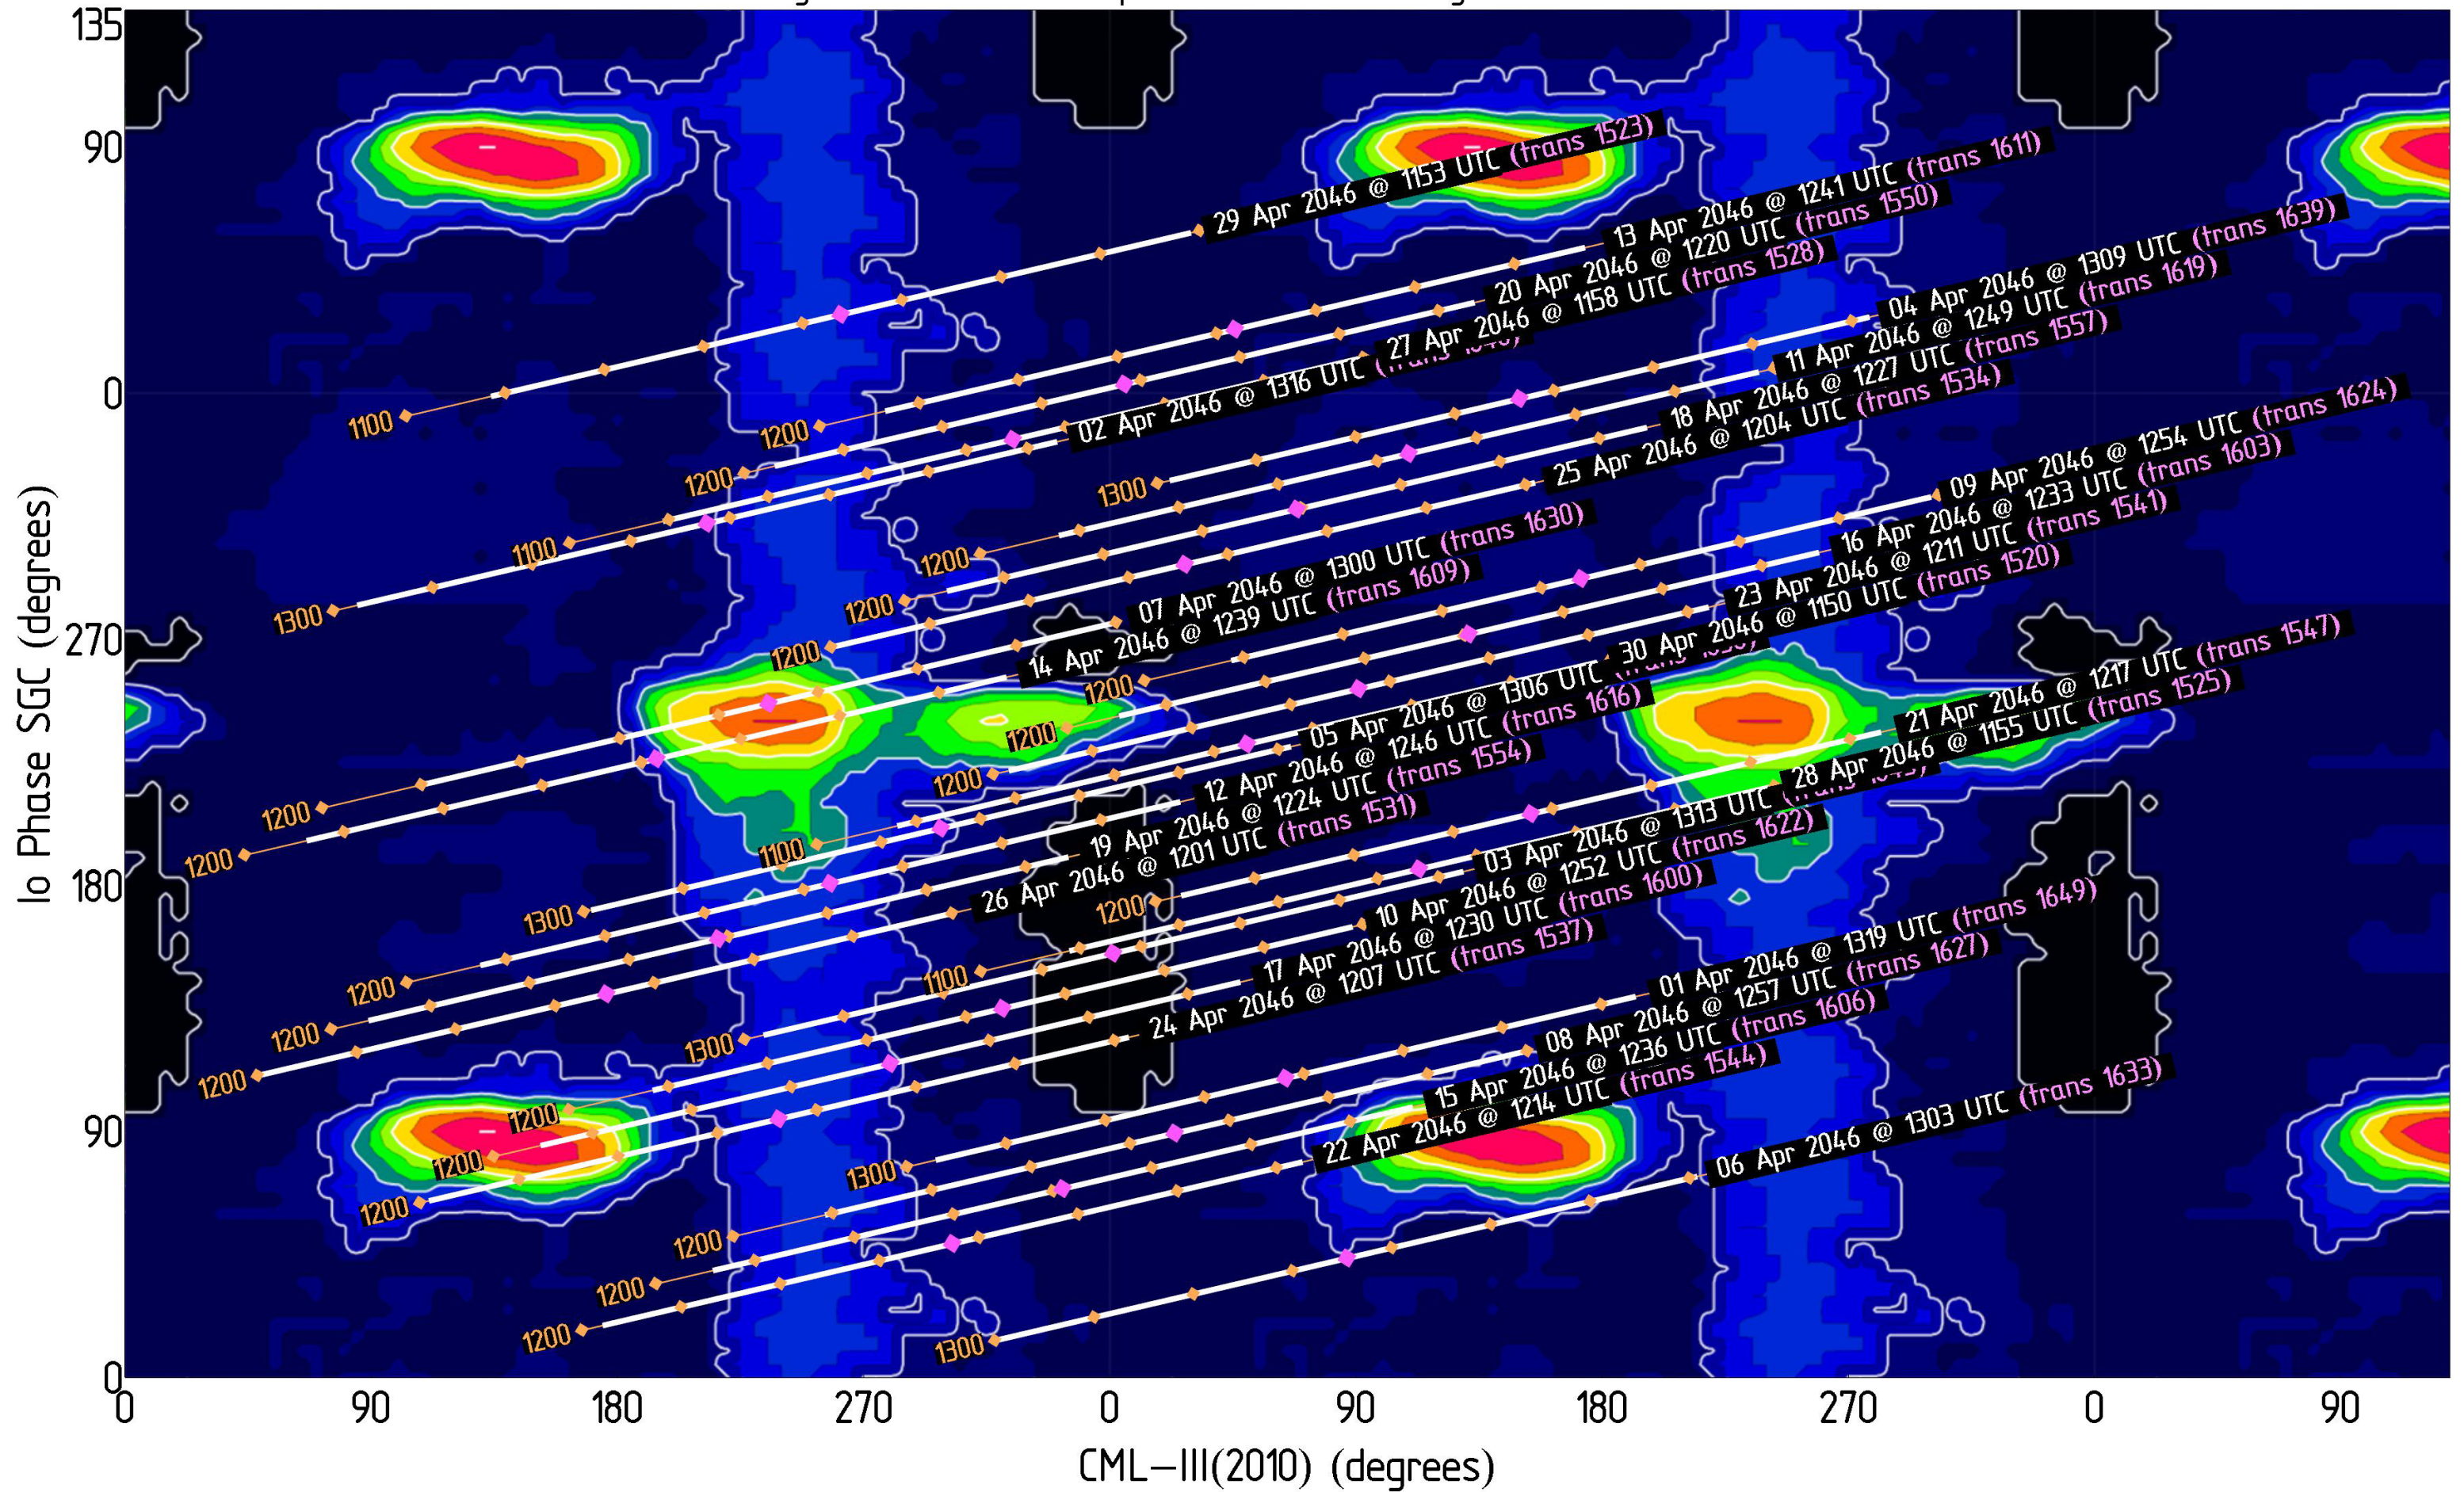

# Jupiter Availability Plot for February 2046

Ephemerides for AJ4CO Observatory, Florida, 29°50' N, 82°37' W

Tracks show  $\pm 3.5$  hours from Jupiter transit – Times & dates indicate the beginning of each track (i.e., 3.5 hours prior to Jupiter transit)  
Magenta dots indicate Jupiter transit      Orange dots indicate xx00 UTC

# Jupiter Availability Plot for March 2046

Ephemerides for AJ4CO Observatory, Florida, 29°50' N, 82°37' W

Tracks show  $\pm 3.5$  hours from Jupiter transit – Times & dates indicate the beginning of each track (i.e., 3.5 hours prior to Jupiter transit)  
Magenta dots indicate Jupiter transit      Orange dots indicate xx00 UTC

# Jupiter Availability Plot for April 2046

Ephemerides for AJ4CO Observatory, Florida, 29°50' N, 82°37' W

Tracks show  $\pm 3.5$  hours from Jupiter transit – Times & dates indicate the beginning of each track (i.e., 3.5 hours prior to Jupiter transit)

Magenta dots indicate Jupiter transit      Orange dots indicate xx00 UTC