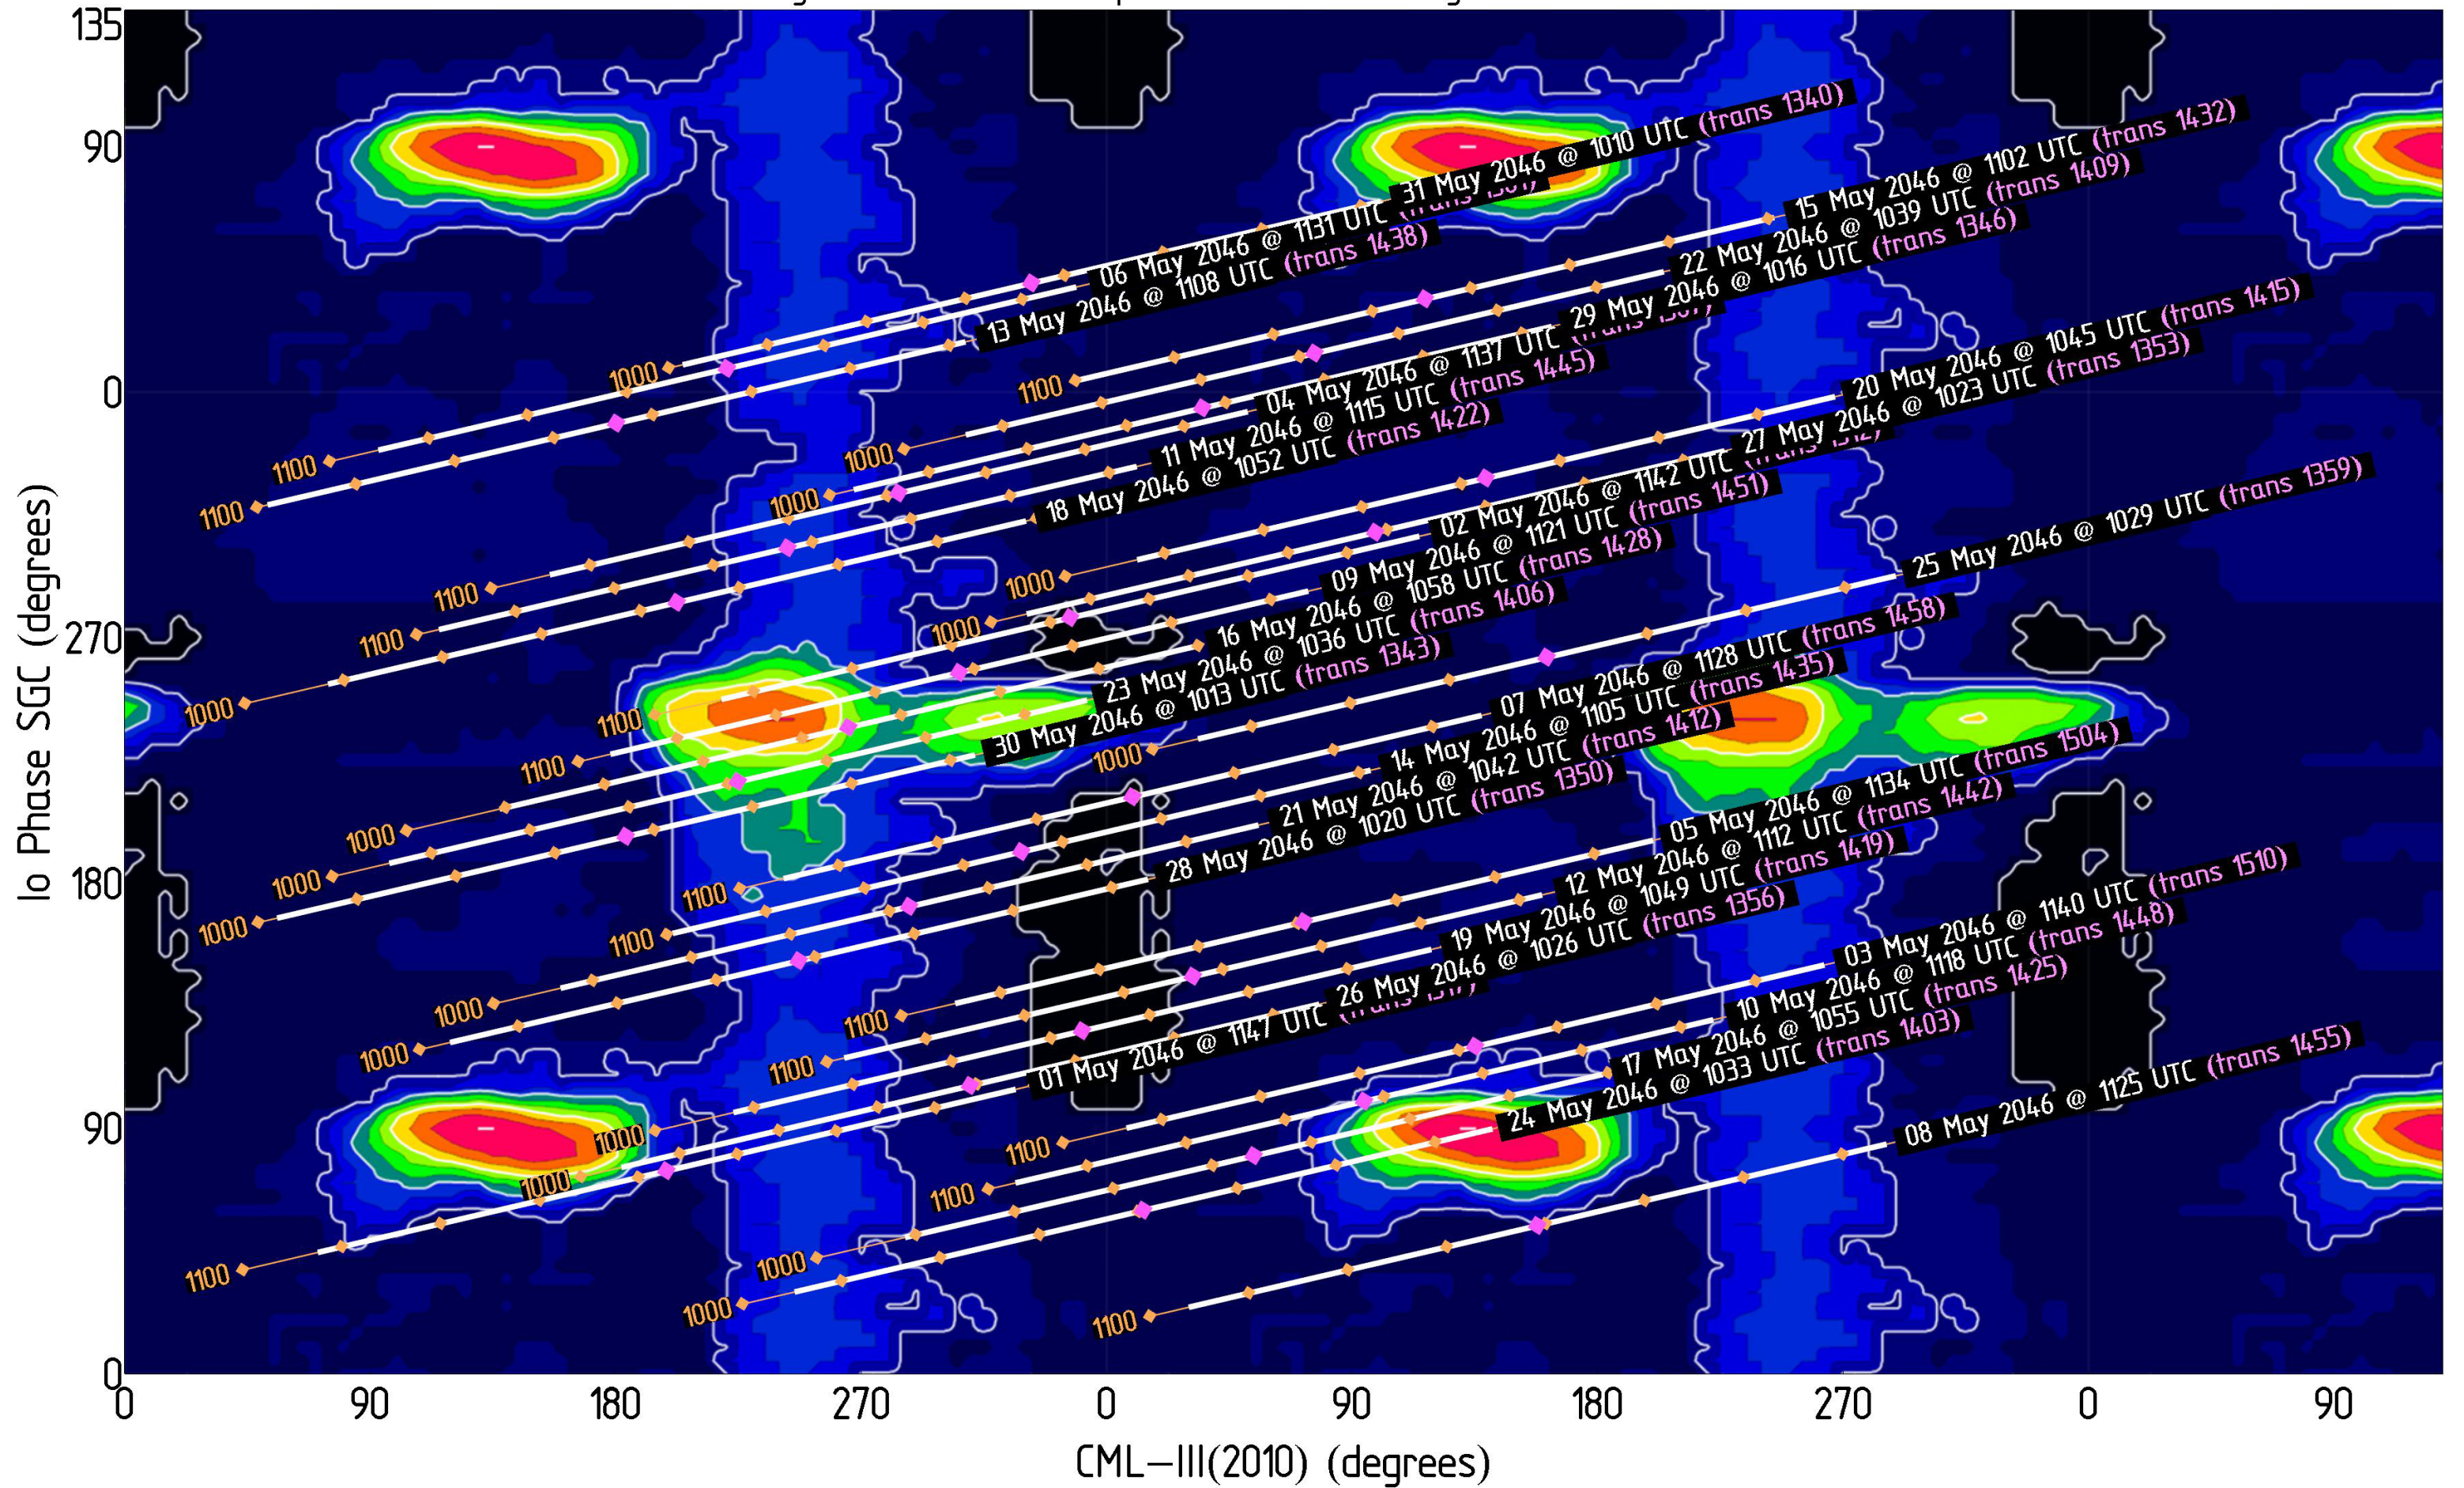

# Jupiter Availability Plot for April 2046

Ephemerides for AJ4CO Observatory, Florida, 29°50' N, 82°37' W

Tracks show  $\pm 3.5$  hours from Jupiter transit – Times & dates indicate the beginning of each track (i.e., 3.5 hours prior to Jupiter transit)

Magenta dots indicate Jupiter transit      Orange dots indicate xx00 UTC

# Jupiter Availability Plot for May 2046

Ephemerides for AJ4CO Observatory, Florida, 29°50' N, 82°37' W

Tracks show  $\pm 3.5$  hours from Jupiter transit – Times & dates indicate the beginning of each track (i.e., 3.5 hours prior to Jupiter transit)