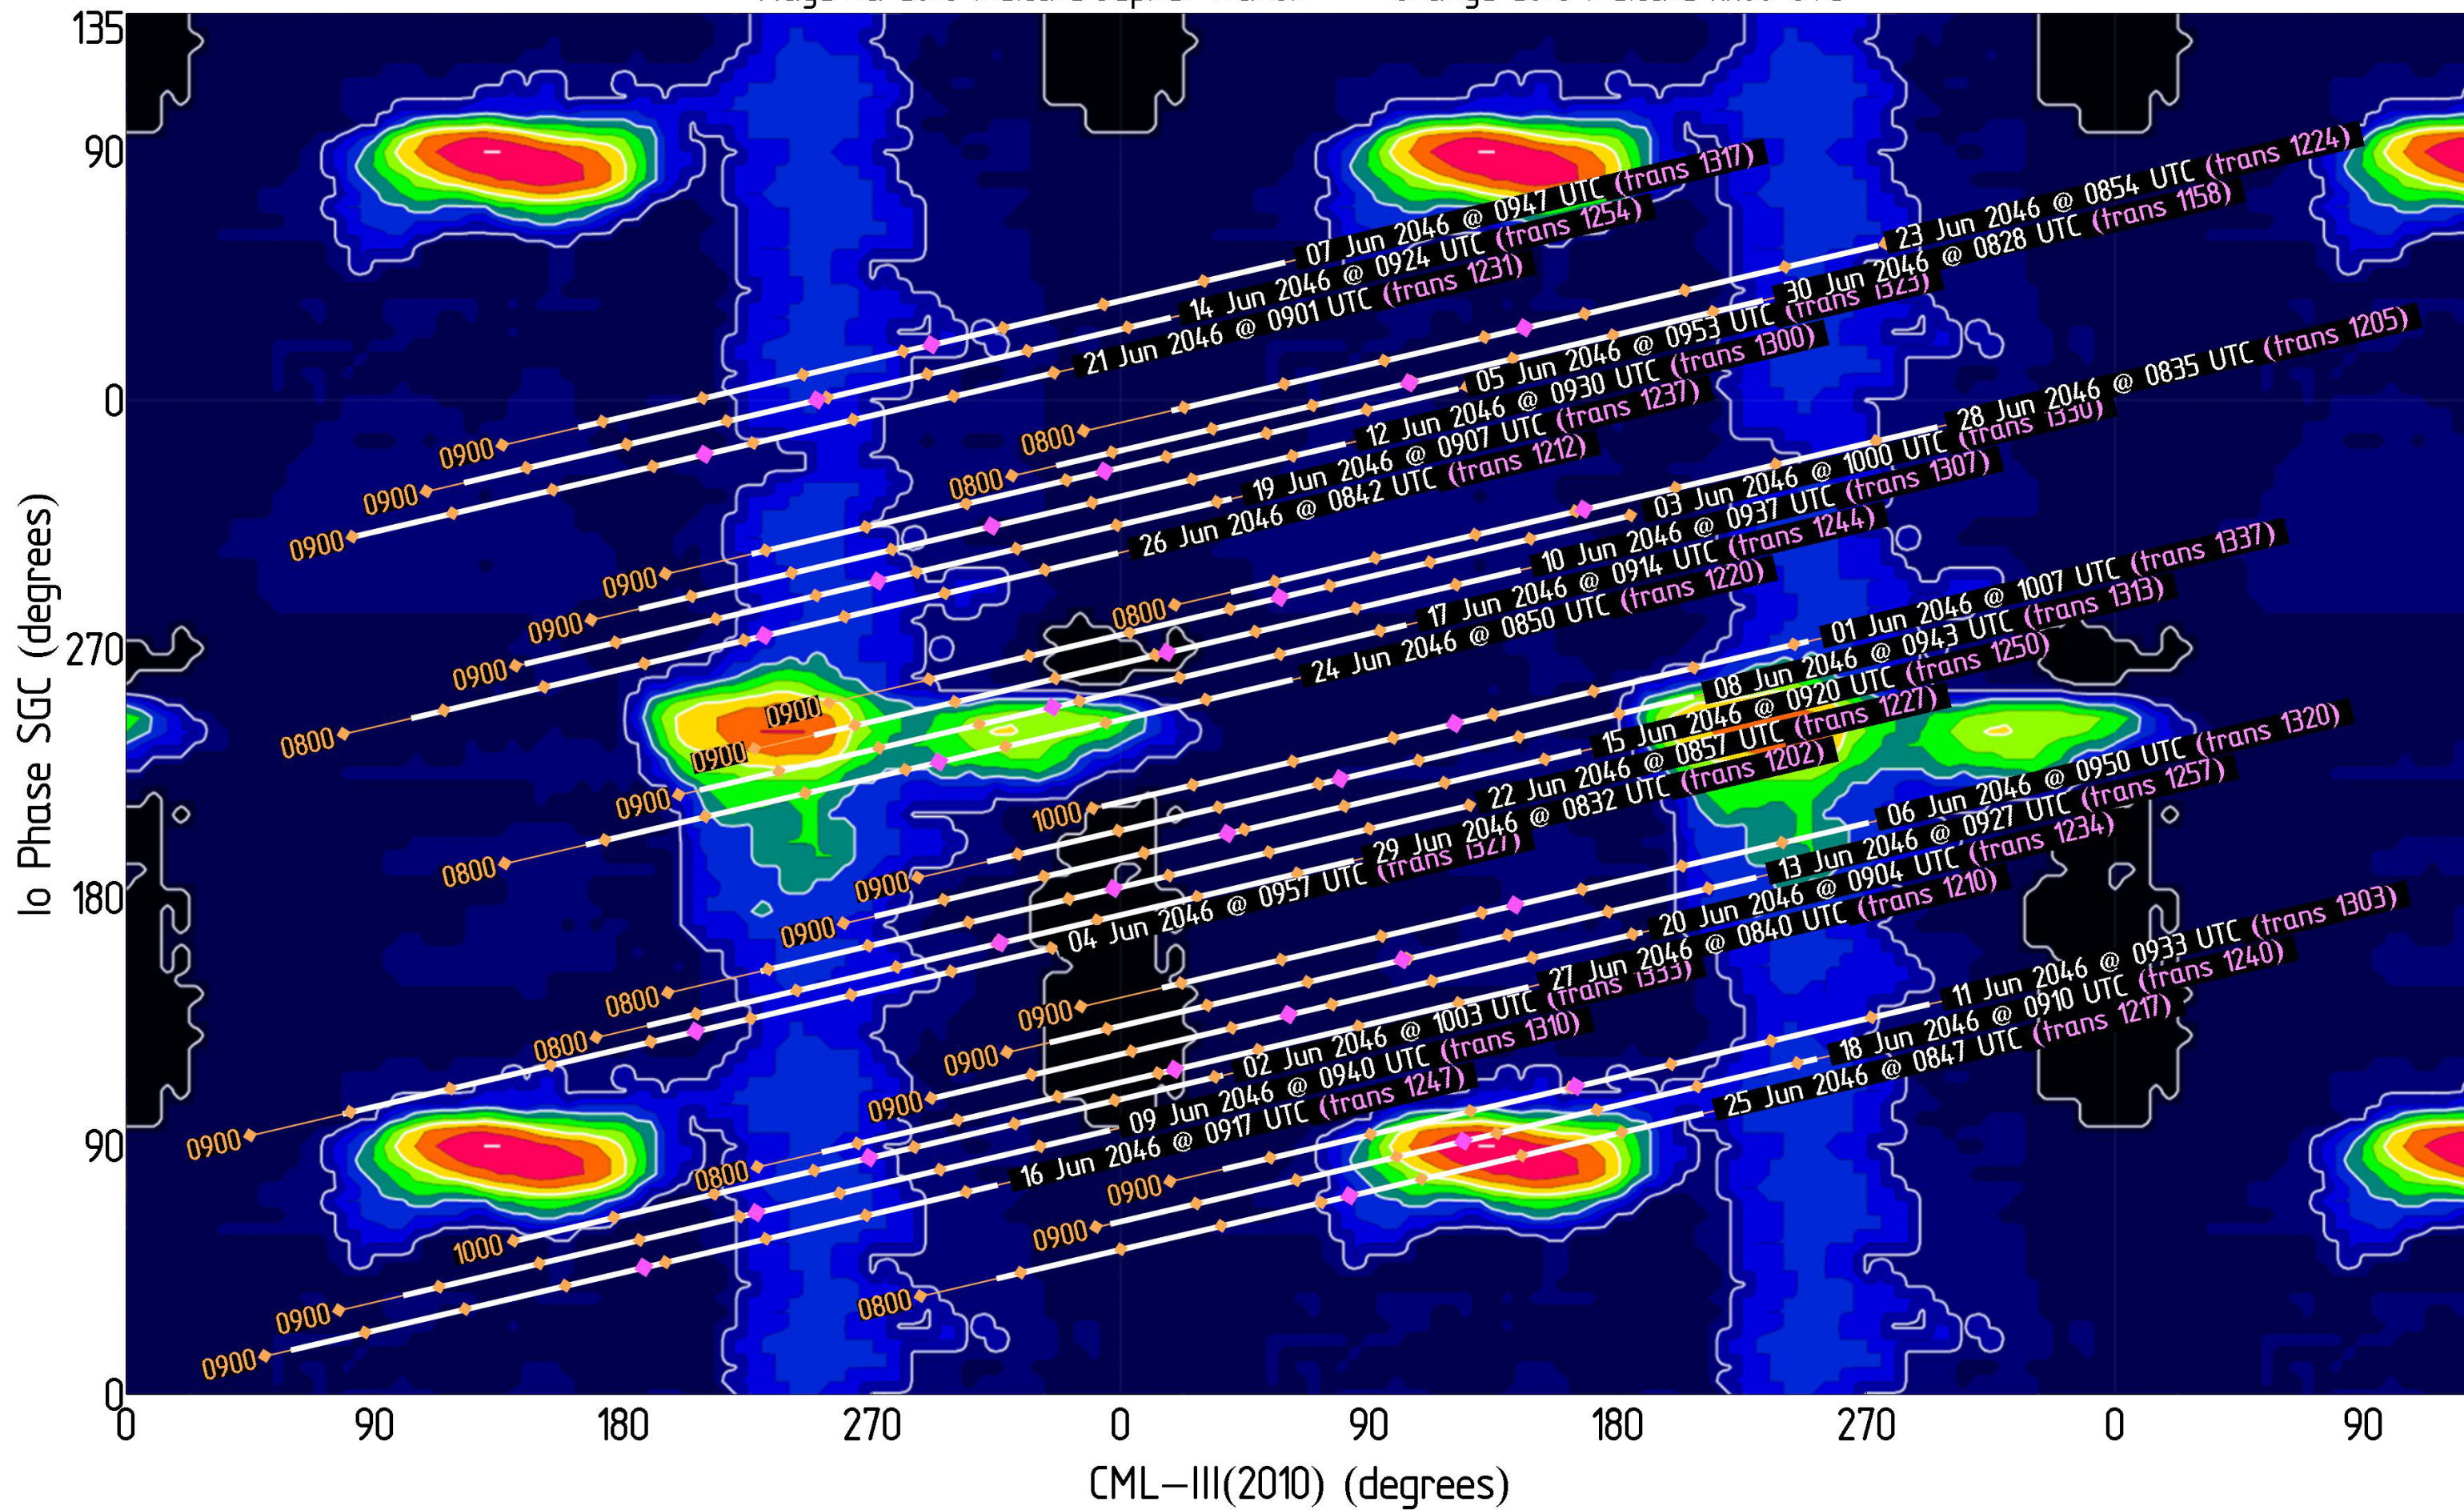

# Jupiter Availability Plot for May 2046

Ephemerides for AJ4CO Observatory, Florida, 29°50' N, 82°37' W

Tracks show  $\pm 3.5$  hours from Jupiter transit – Times & dates indicate the beginning of each track (i.e., 3.5 hours prior to Jupiter transit)

Magenta dots indicate Jupiter transit      Orange dots indicate xx00 UTC

# Jupiter Availability Plot for June 2046

Ephemerides for AJ4CO Observatory, Florida, 29°50' N, 82°37' W

Tracks show  $\pm 3.5$  hours from Jupiter transit – Times & dates indicate the beginning of each track (i.e., 3.5 hours prior to Jupiter transit)