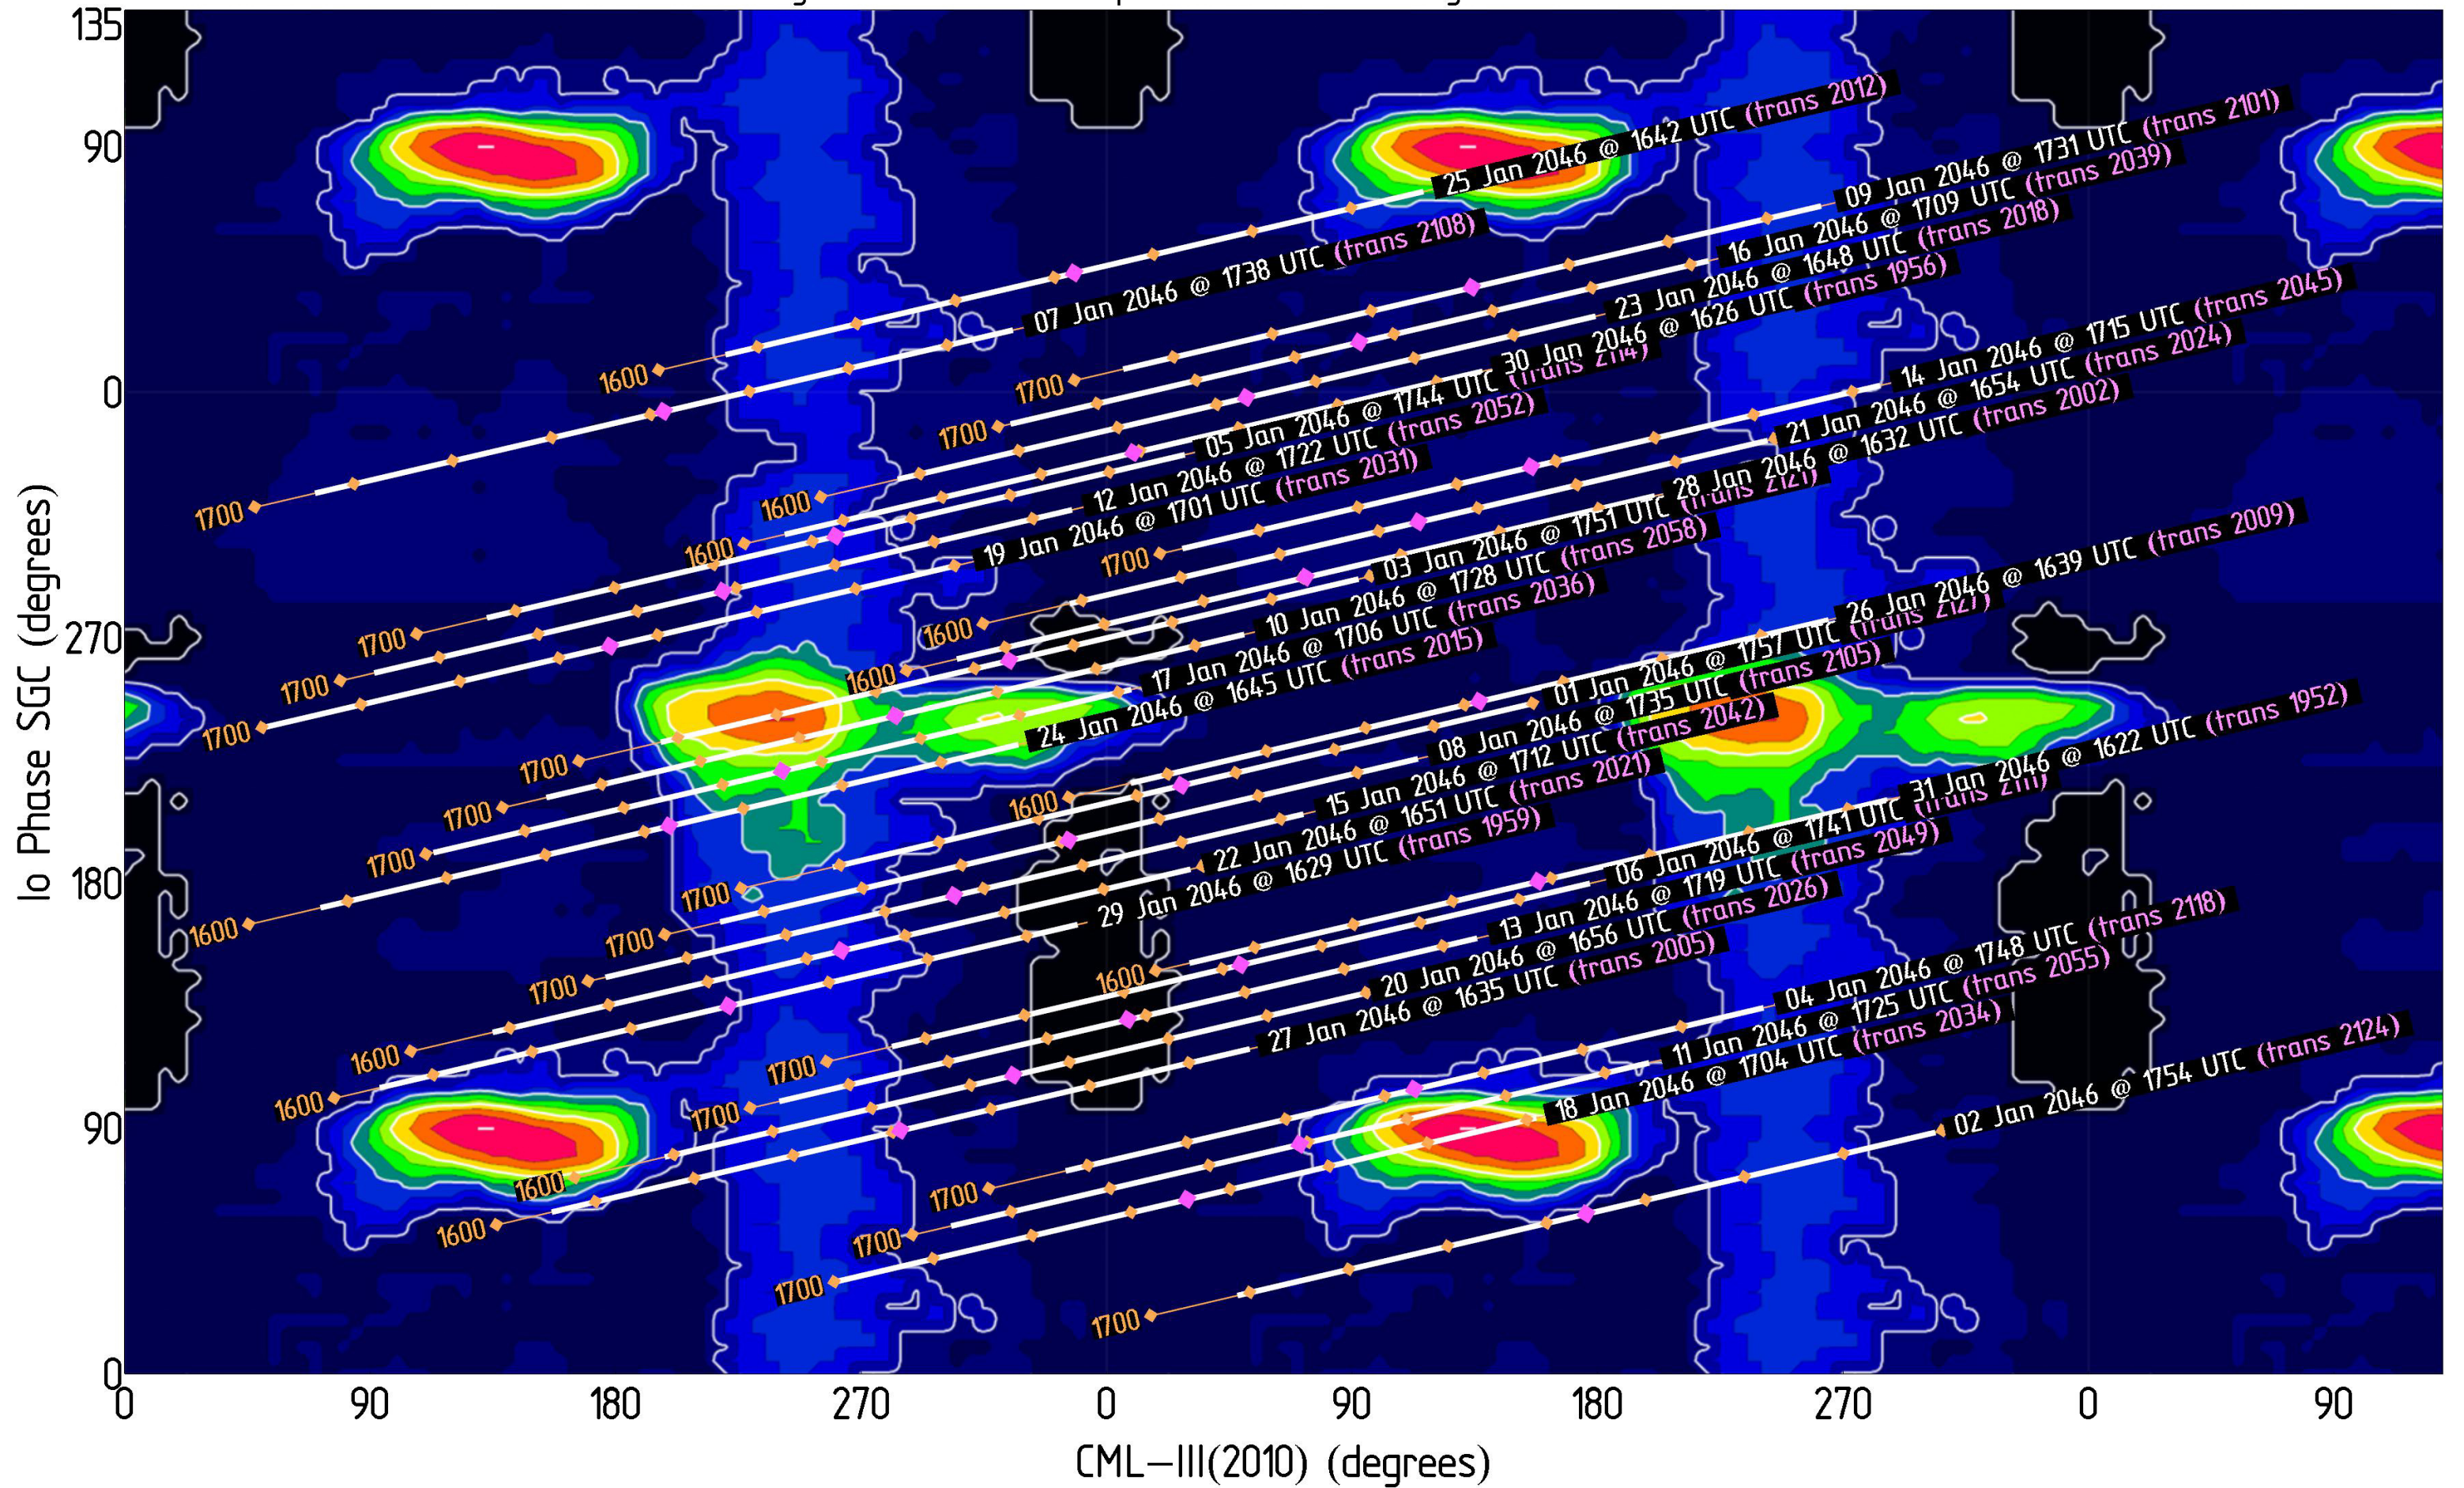

# Jupiter Availability Plot for January 2046

Ephemerides for AJ4CO Observatory, Florida, 29°50' N, 82°37' W

Tracks show  $\pm 3.5$  hours from Jupiter transit – Times & dates indicate the beginning of each track (i.e., 3.5 hours prior to Jupiter transit)  
Magenta dots indicate Jupiter transit      Orange dots indicate xx00 UTC

# Jupiter Availability Plot for February 2046

Ephemerides for AJ4CO Observatory, Florida, 29°50' N, 82°37' W

Tracks show  $\pm 3.5$  hours from Jupiter transit – Times & dates indicate the beginning of each track (i.e., 3.5 hours prior to Jupiter transit)  
Magenta dots indicate Jupiter transit      Orange dots indicate xx00 UTC

# Jupiter Availability Plot for March 2046

Ephemerides for AJ4CO Observatory, Florida, 29°50' N, 82°37' W

Tracks show  $\pm 3.5$  hours from Jupiter transit – Times & dates indicate the beginning of each track (i.e., 3.5 hours prior to Jupiter transit)  
Magenta dots indicate Jupiter transit      Orange dots indicate xx00 UTC

# Jupiter Availability Plot for April 2046

Ephemerides for AJ4CO Observatory, Florida, 29°50' N, 82°37' W

Tracks show  $\pm 3.5$  hours from Jupiter transit – Times & dates indicate the beginning of each track (i.e., 3.5 hours prior to Jupiter transit)