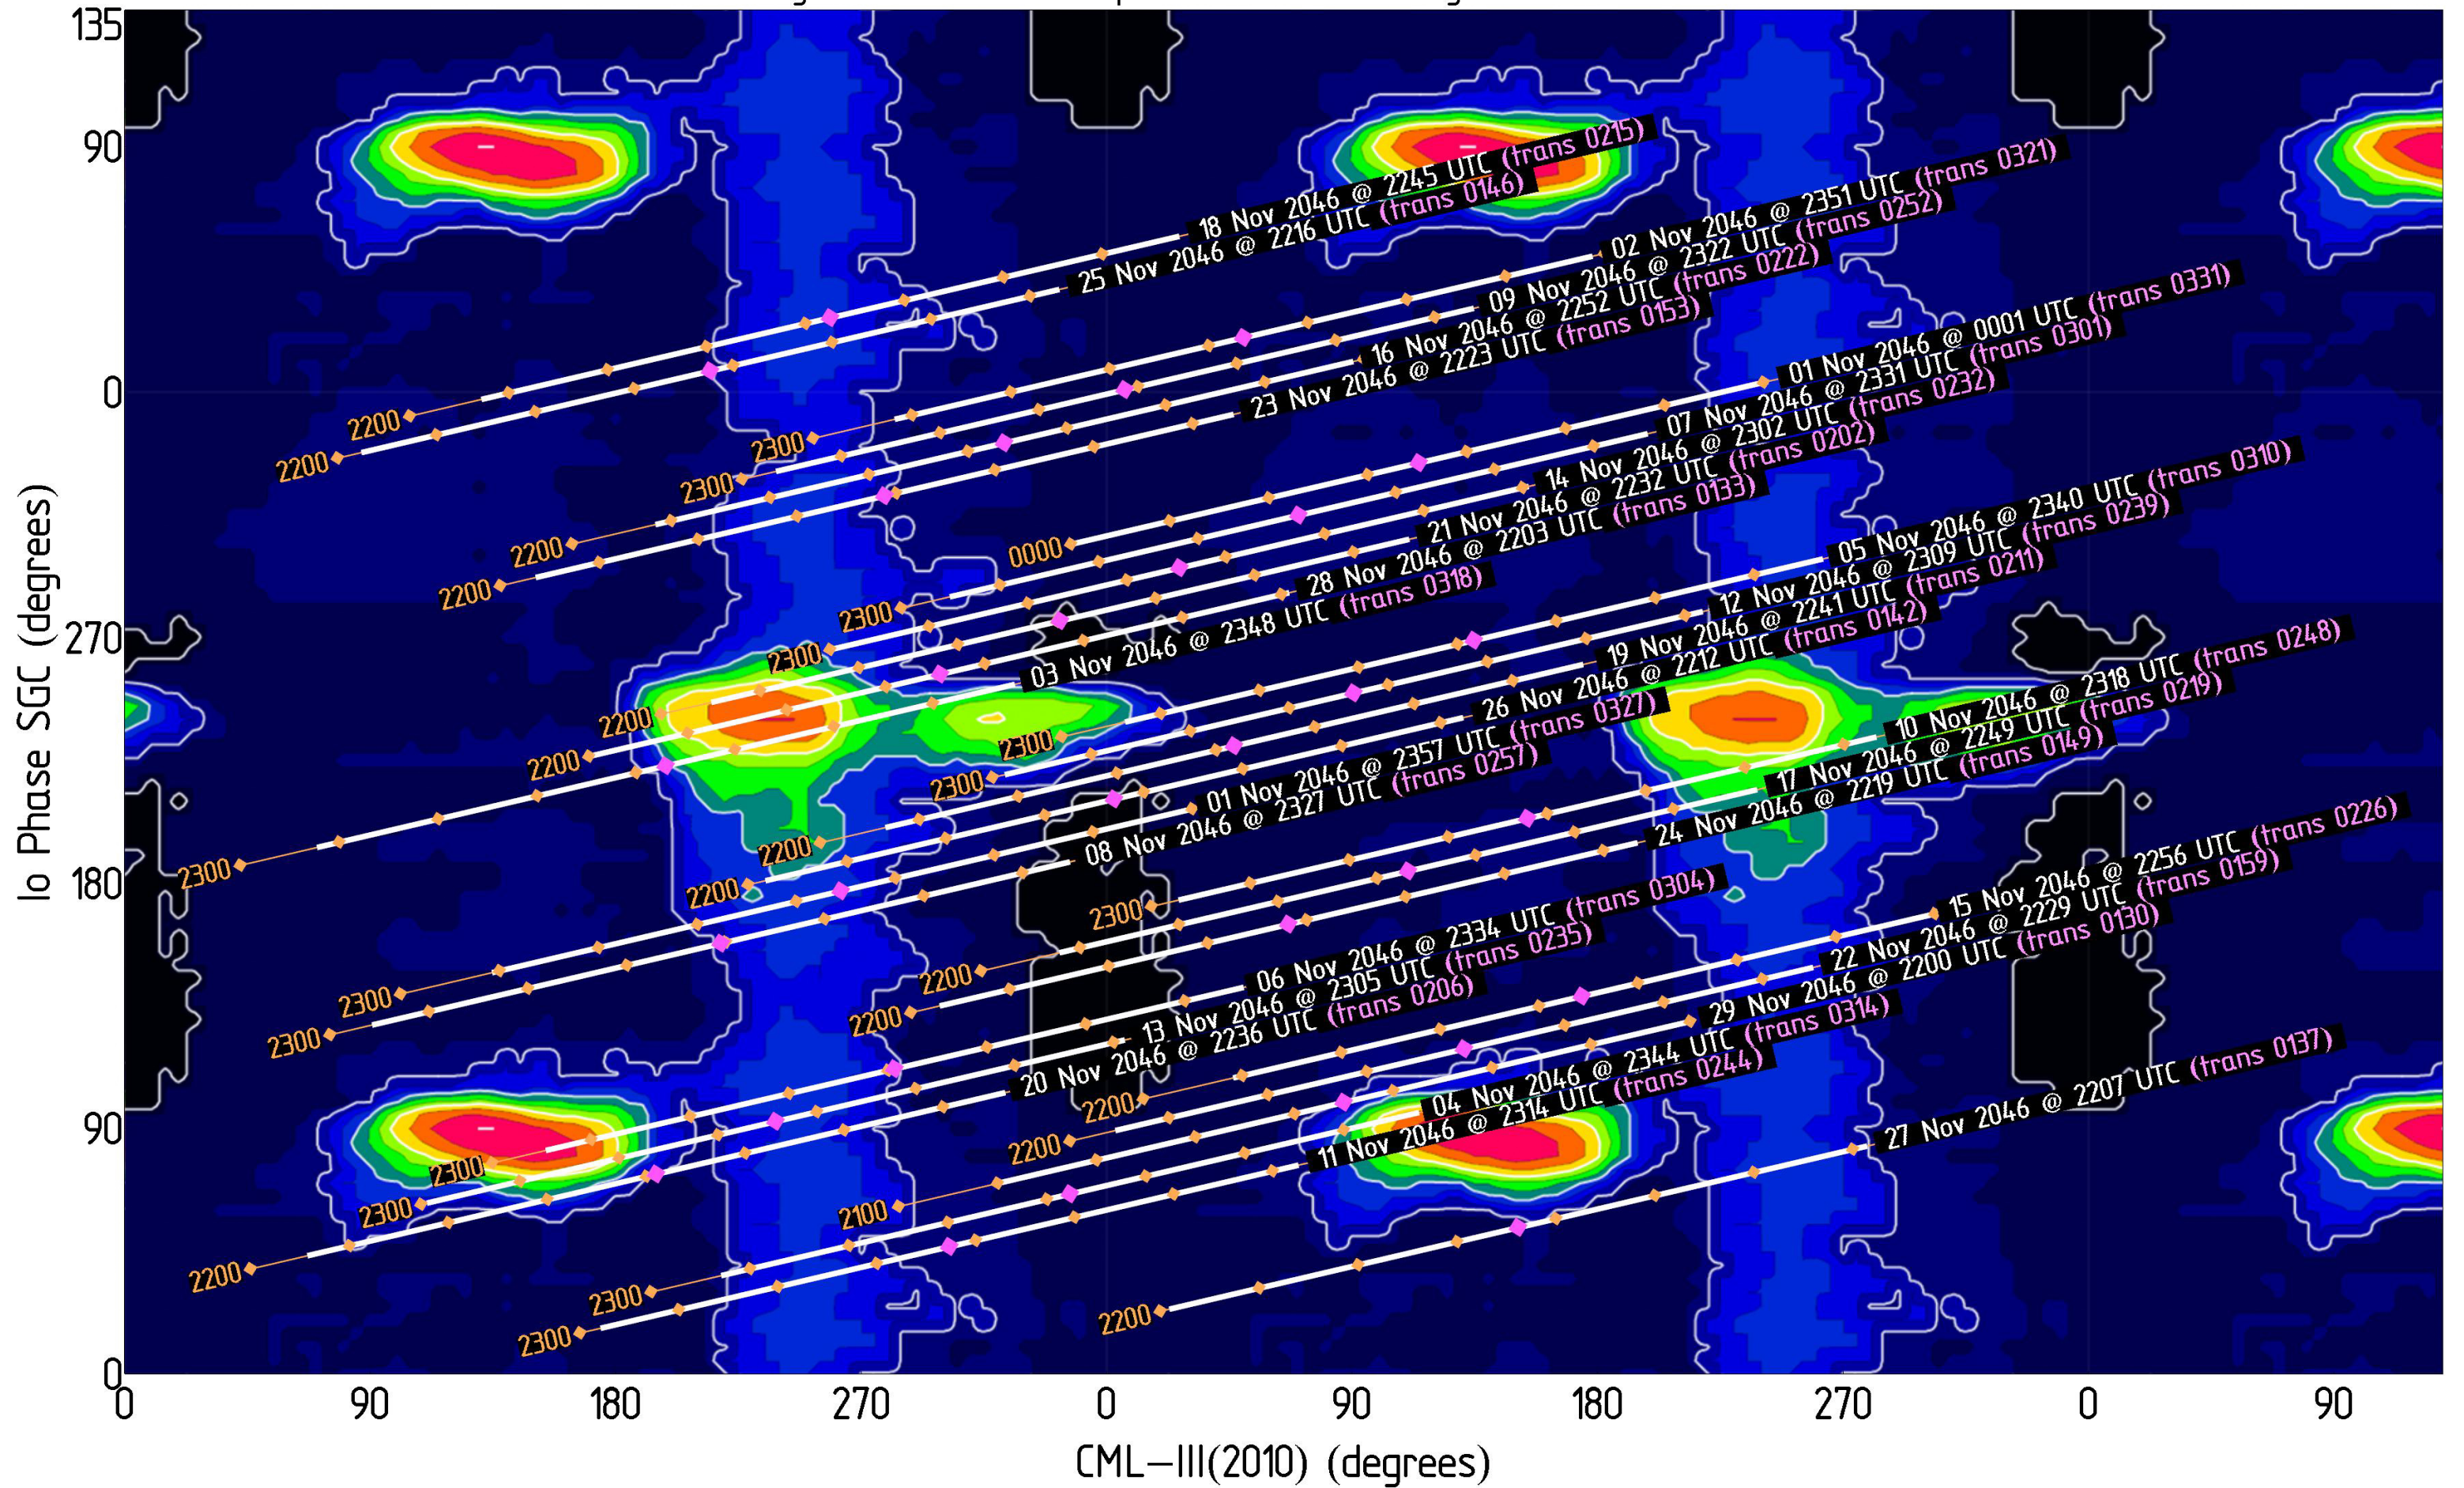

Magenta dots indicate Jupiter transit      Orange dots indicate xx00 UTC

# Jupiter Availability Plot for October 2046

Ephemerides for AJ4CO Observatory, Florida, 29°50' N, 82°37' W

Tracks show  $\pm 3.5$  hours from Jupiter transit – Times & dates indicate the beginning of each track (i.e., 3.5 hours prior to Jupiter transit)

# Jupiter Availability Plot for November 2046

Ephemerides for AJ4CO Observatory, Florida, 29°50' N, 82°37' W

Tracks show  $\pm 3.5$  hours from Jupiter transit – Times & dates indicate the beginning of each track (i.e., 3.5 hours prior to Jupiter transit)  
Magenta dots indicate Jupiter transit      Orange dots indicate xx00 UTC