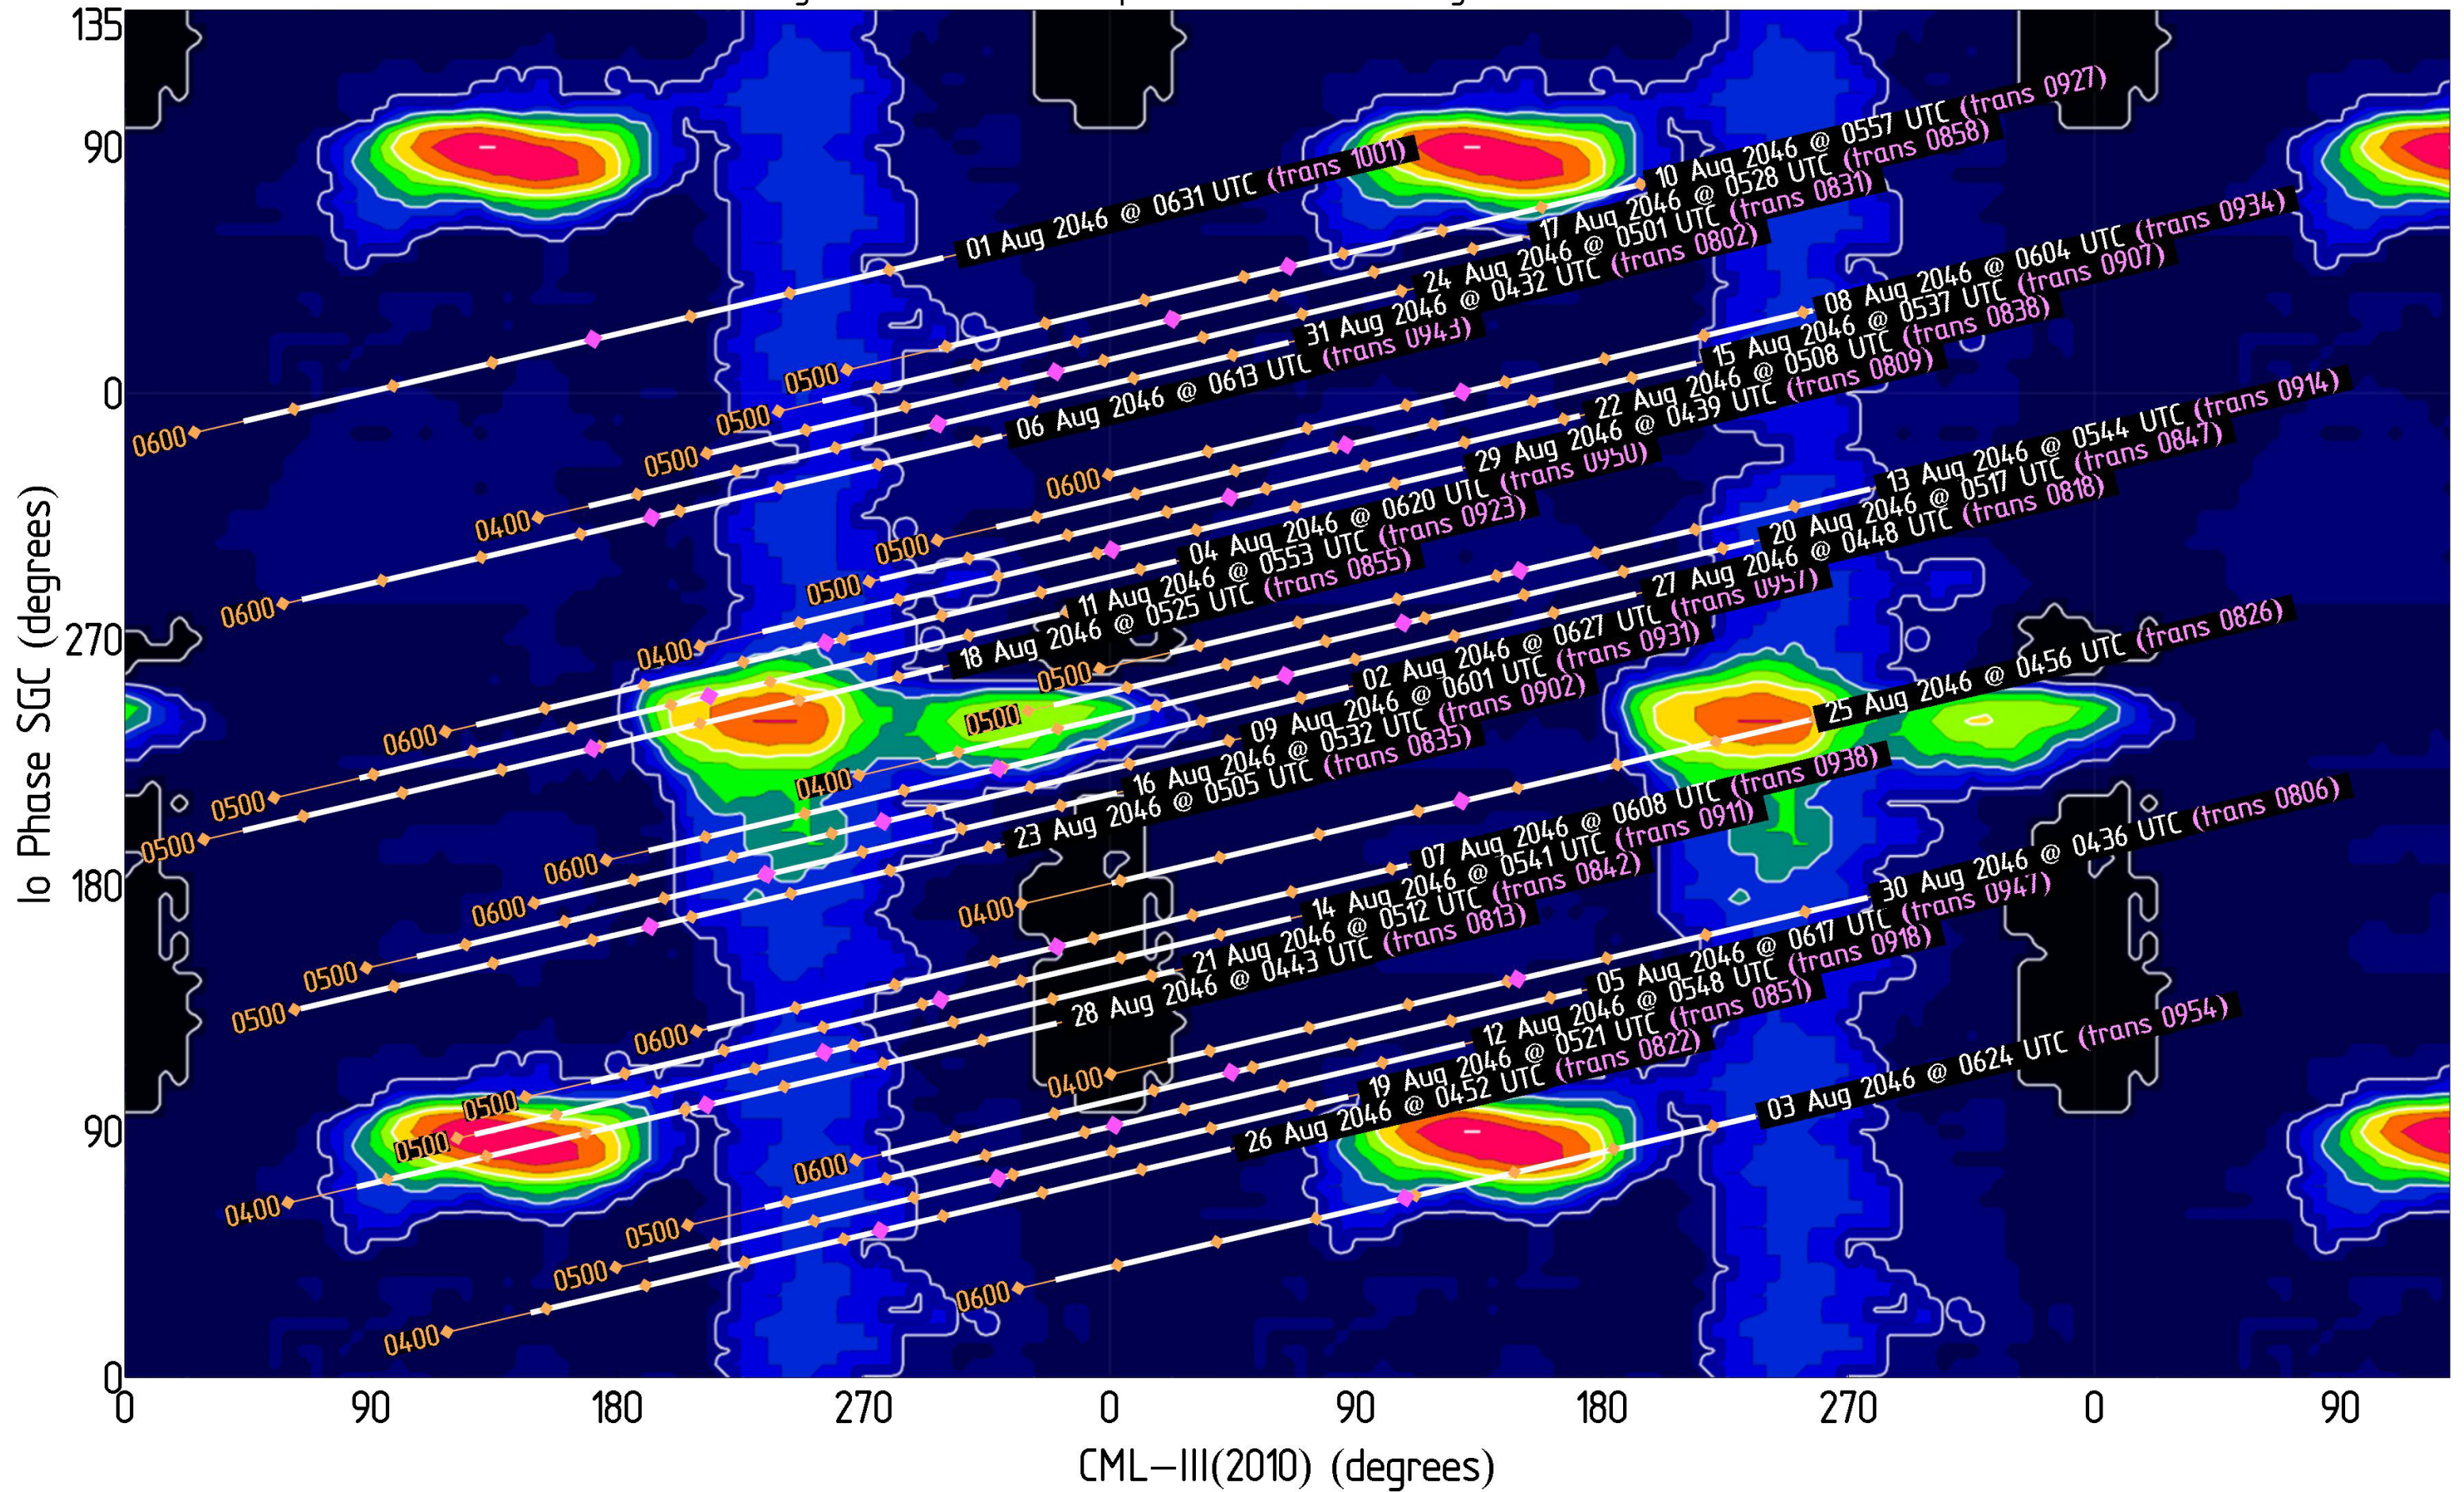

# Jupiter Availability Plot for July 2046

Ephemerides for AJ4CO Observatory, Florida, 29°50' N, 82°37' W

Tracks show  $\pm 3.5$  hours from Jupiter transit – Times & dates indicate the beginning of each track (i.e., 3.5 hours prior to Jupiter transit)

Magenta dots indicate Jupiter transit      Orange dots indicate xx00 UTC

# Jupiter Availability Plot for August 2046

Ephemerides for AJ4CO Observatory, Florida, 29°50' N, 82°37' W

Tracks show  $\pm 3.5$  hours from Jupiter transit – Times & dates indicate the beginning of each track (i.e., 3.5 hours prior to Jupiter transit)

# Jupiter Availability Plot for September 2046

Ephemerides for AJ4CO Observatory, Florida, 29°50' N, 82°37' W

Tracks show  $\pm 3.5$  hours from Jupiter transit – Times & dates indicate the beginning of each track (i.e., 3.5 hours prior to Jupiter transit)