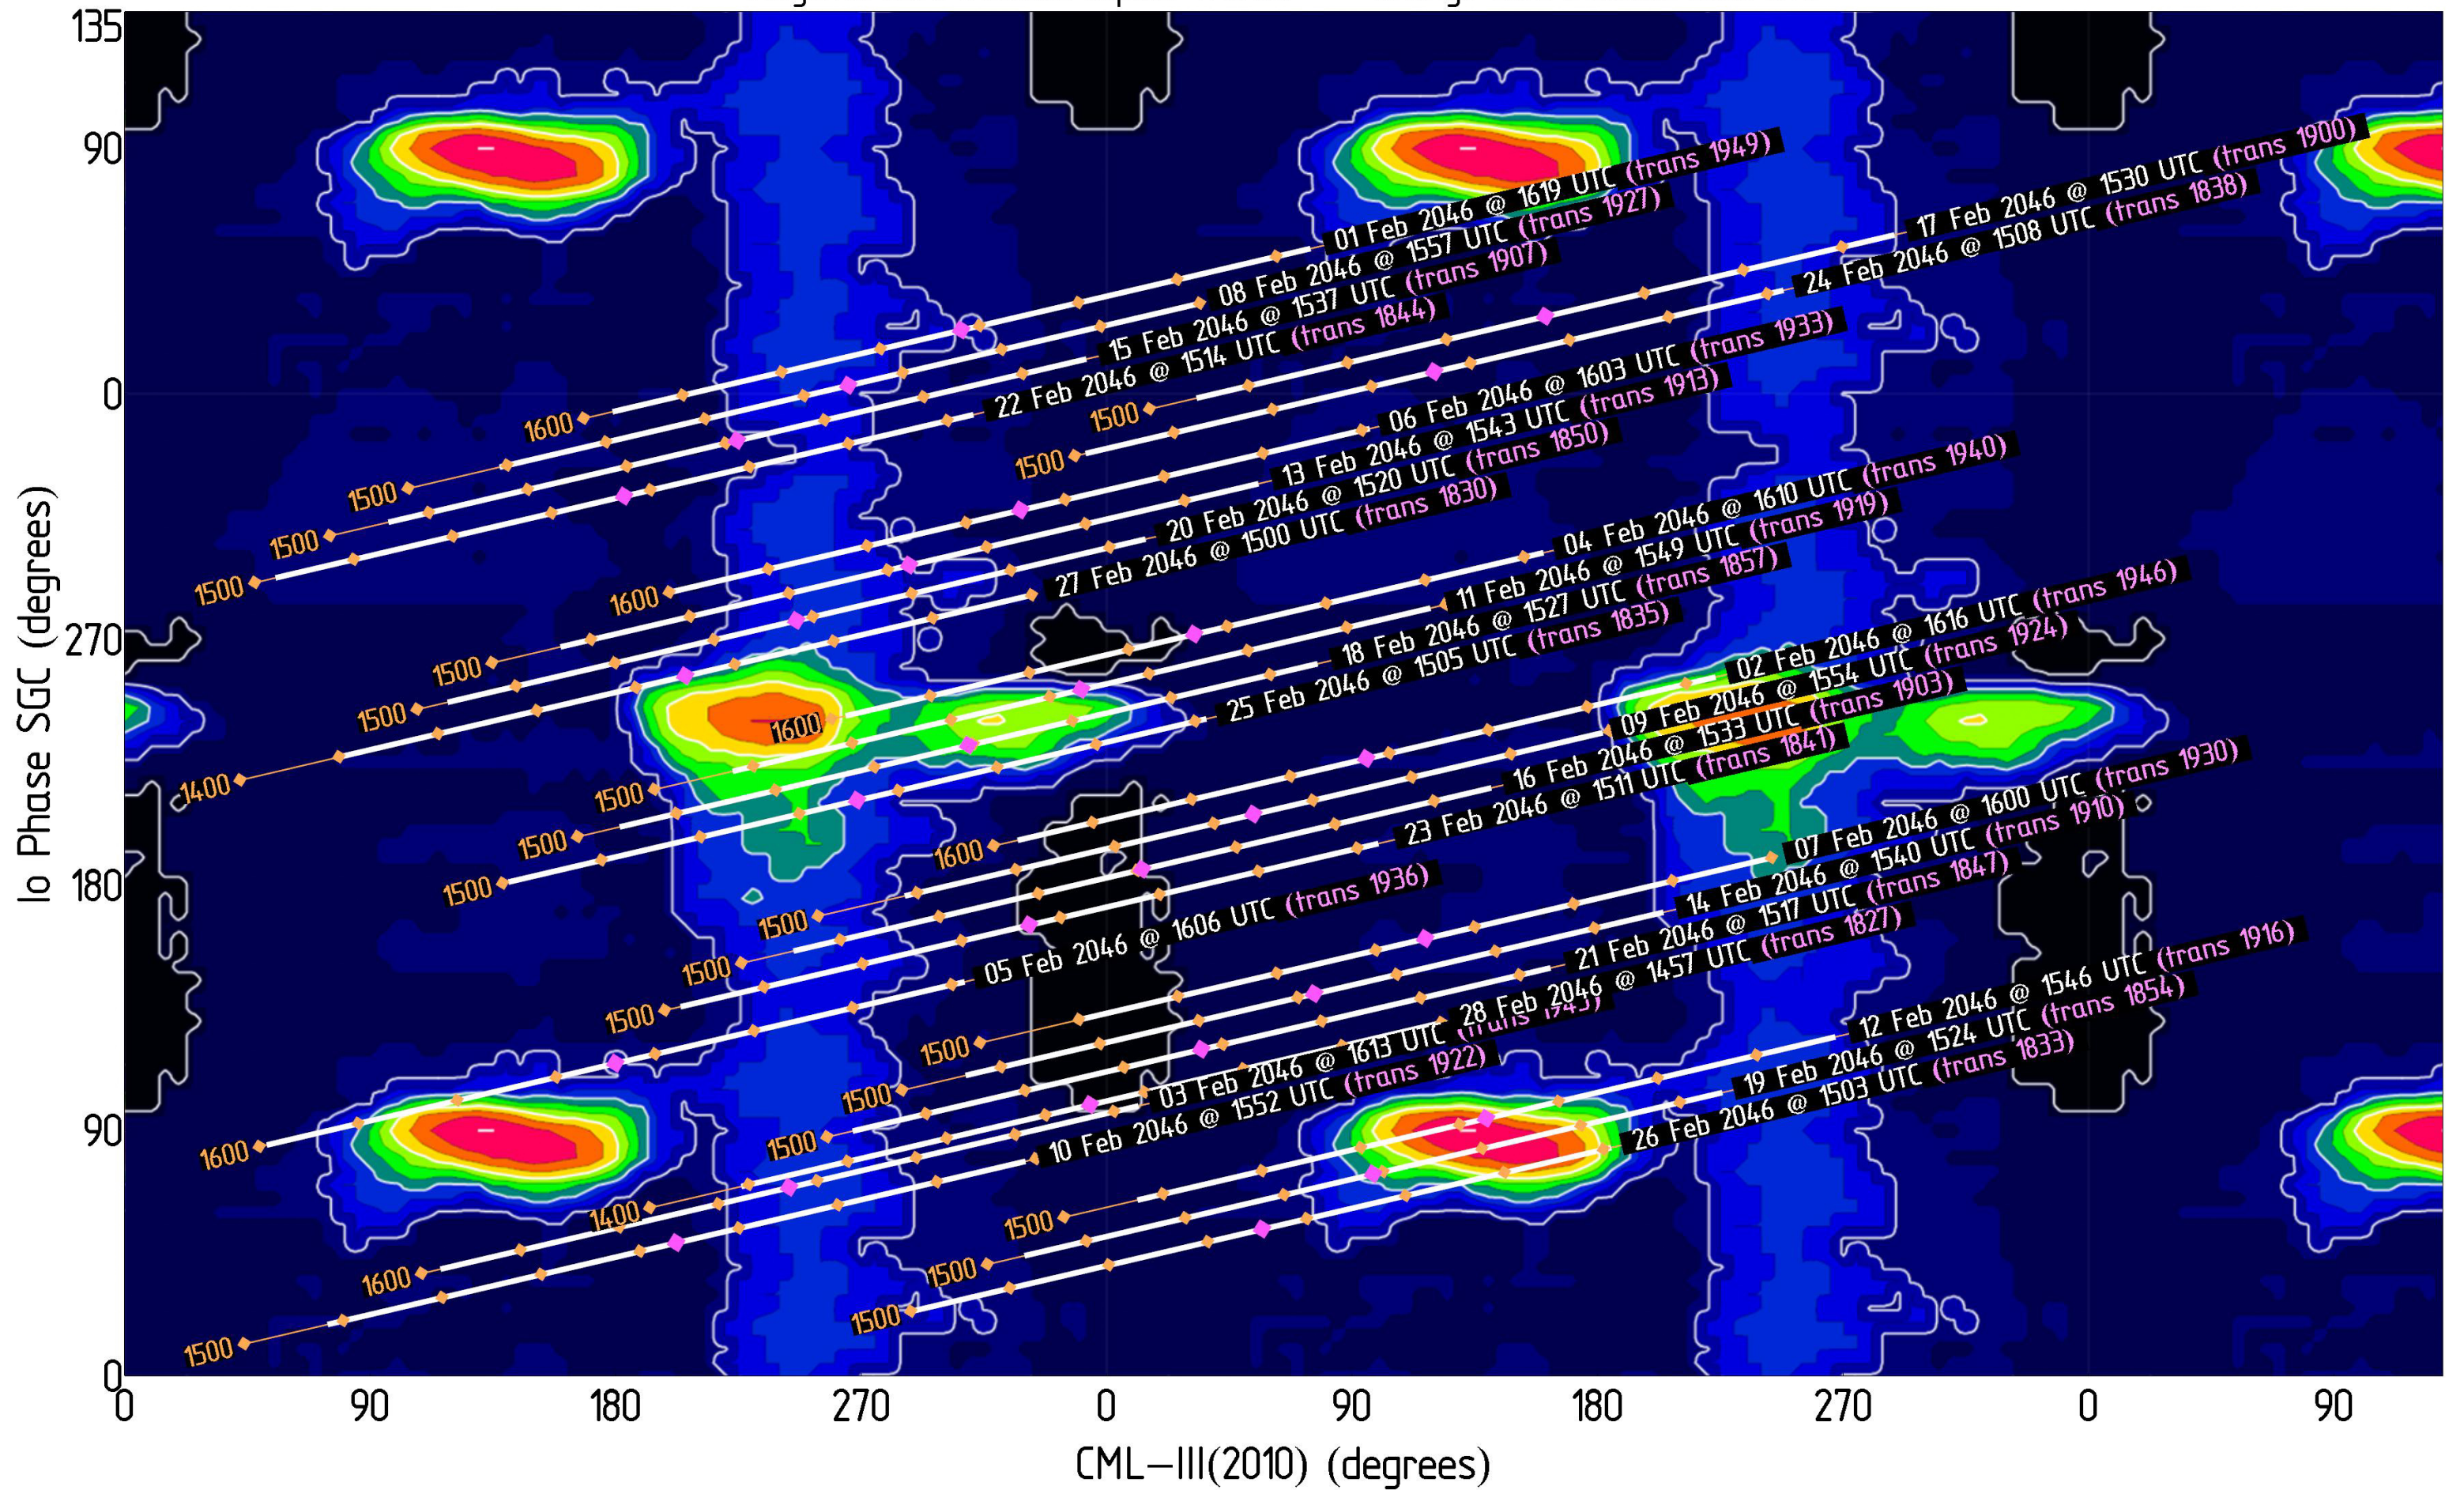

# Jupiter Availability Plot for January 2046

Ephemerides for AJ4CO Observatory, Florida, 29°50' N, 82°37' W

Tracks show  $\pm 3.5$  hours from Jupiter transit – Times & dates indicate the beginning of each track (i.e., 3.5 hours prior to Jupiter transit)  
Magenta dots indicate Jupiter transit      Orange dots indicate xx00 UTC

# Jupiter Availability Plot for February 2046

Ephemerides for AJ4CO Observatory, Florida, 29°50' N, 82°37' W

Tracks show  $\pm 3.5$  hours from Jupiter transit – Times & dates indicate the beginning of each track (i.e., 3.5 hours prior to Jupiter transit)  
Magenta dots indicate Jupiter transit      Orange dots indicate xx00 UTC

# Jupiter Availability Plot for March 2046

Ephemerides for AJ4CO Observatory, Florida, 29°50' N, 82°37' W

Tracks show  $\pm 3.5$  hours from Jupiter transit – Times & dates indicate the beginning of each track (i.e., 3.5 hours prior to Jupiter transit)  
Magenta dots indicate Jupiter transit      Orange dots indicate xx00 UTC

# Jupiter Availability Plot for April 2046

Ephemerides for AJ4CO Observatory, Florida, 29°50' N, 82°37' W

Tracks show  $\pm 3.5$  hours from Jupiter transit – Times & dates indicate the beginning of each track (i.e., 3.5 hours prior to Jupiter transit)