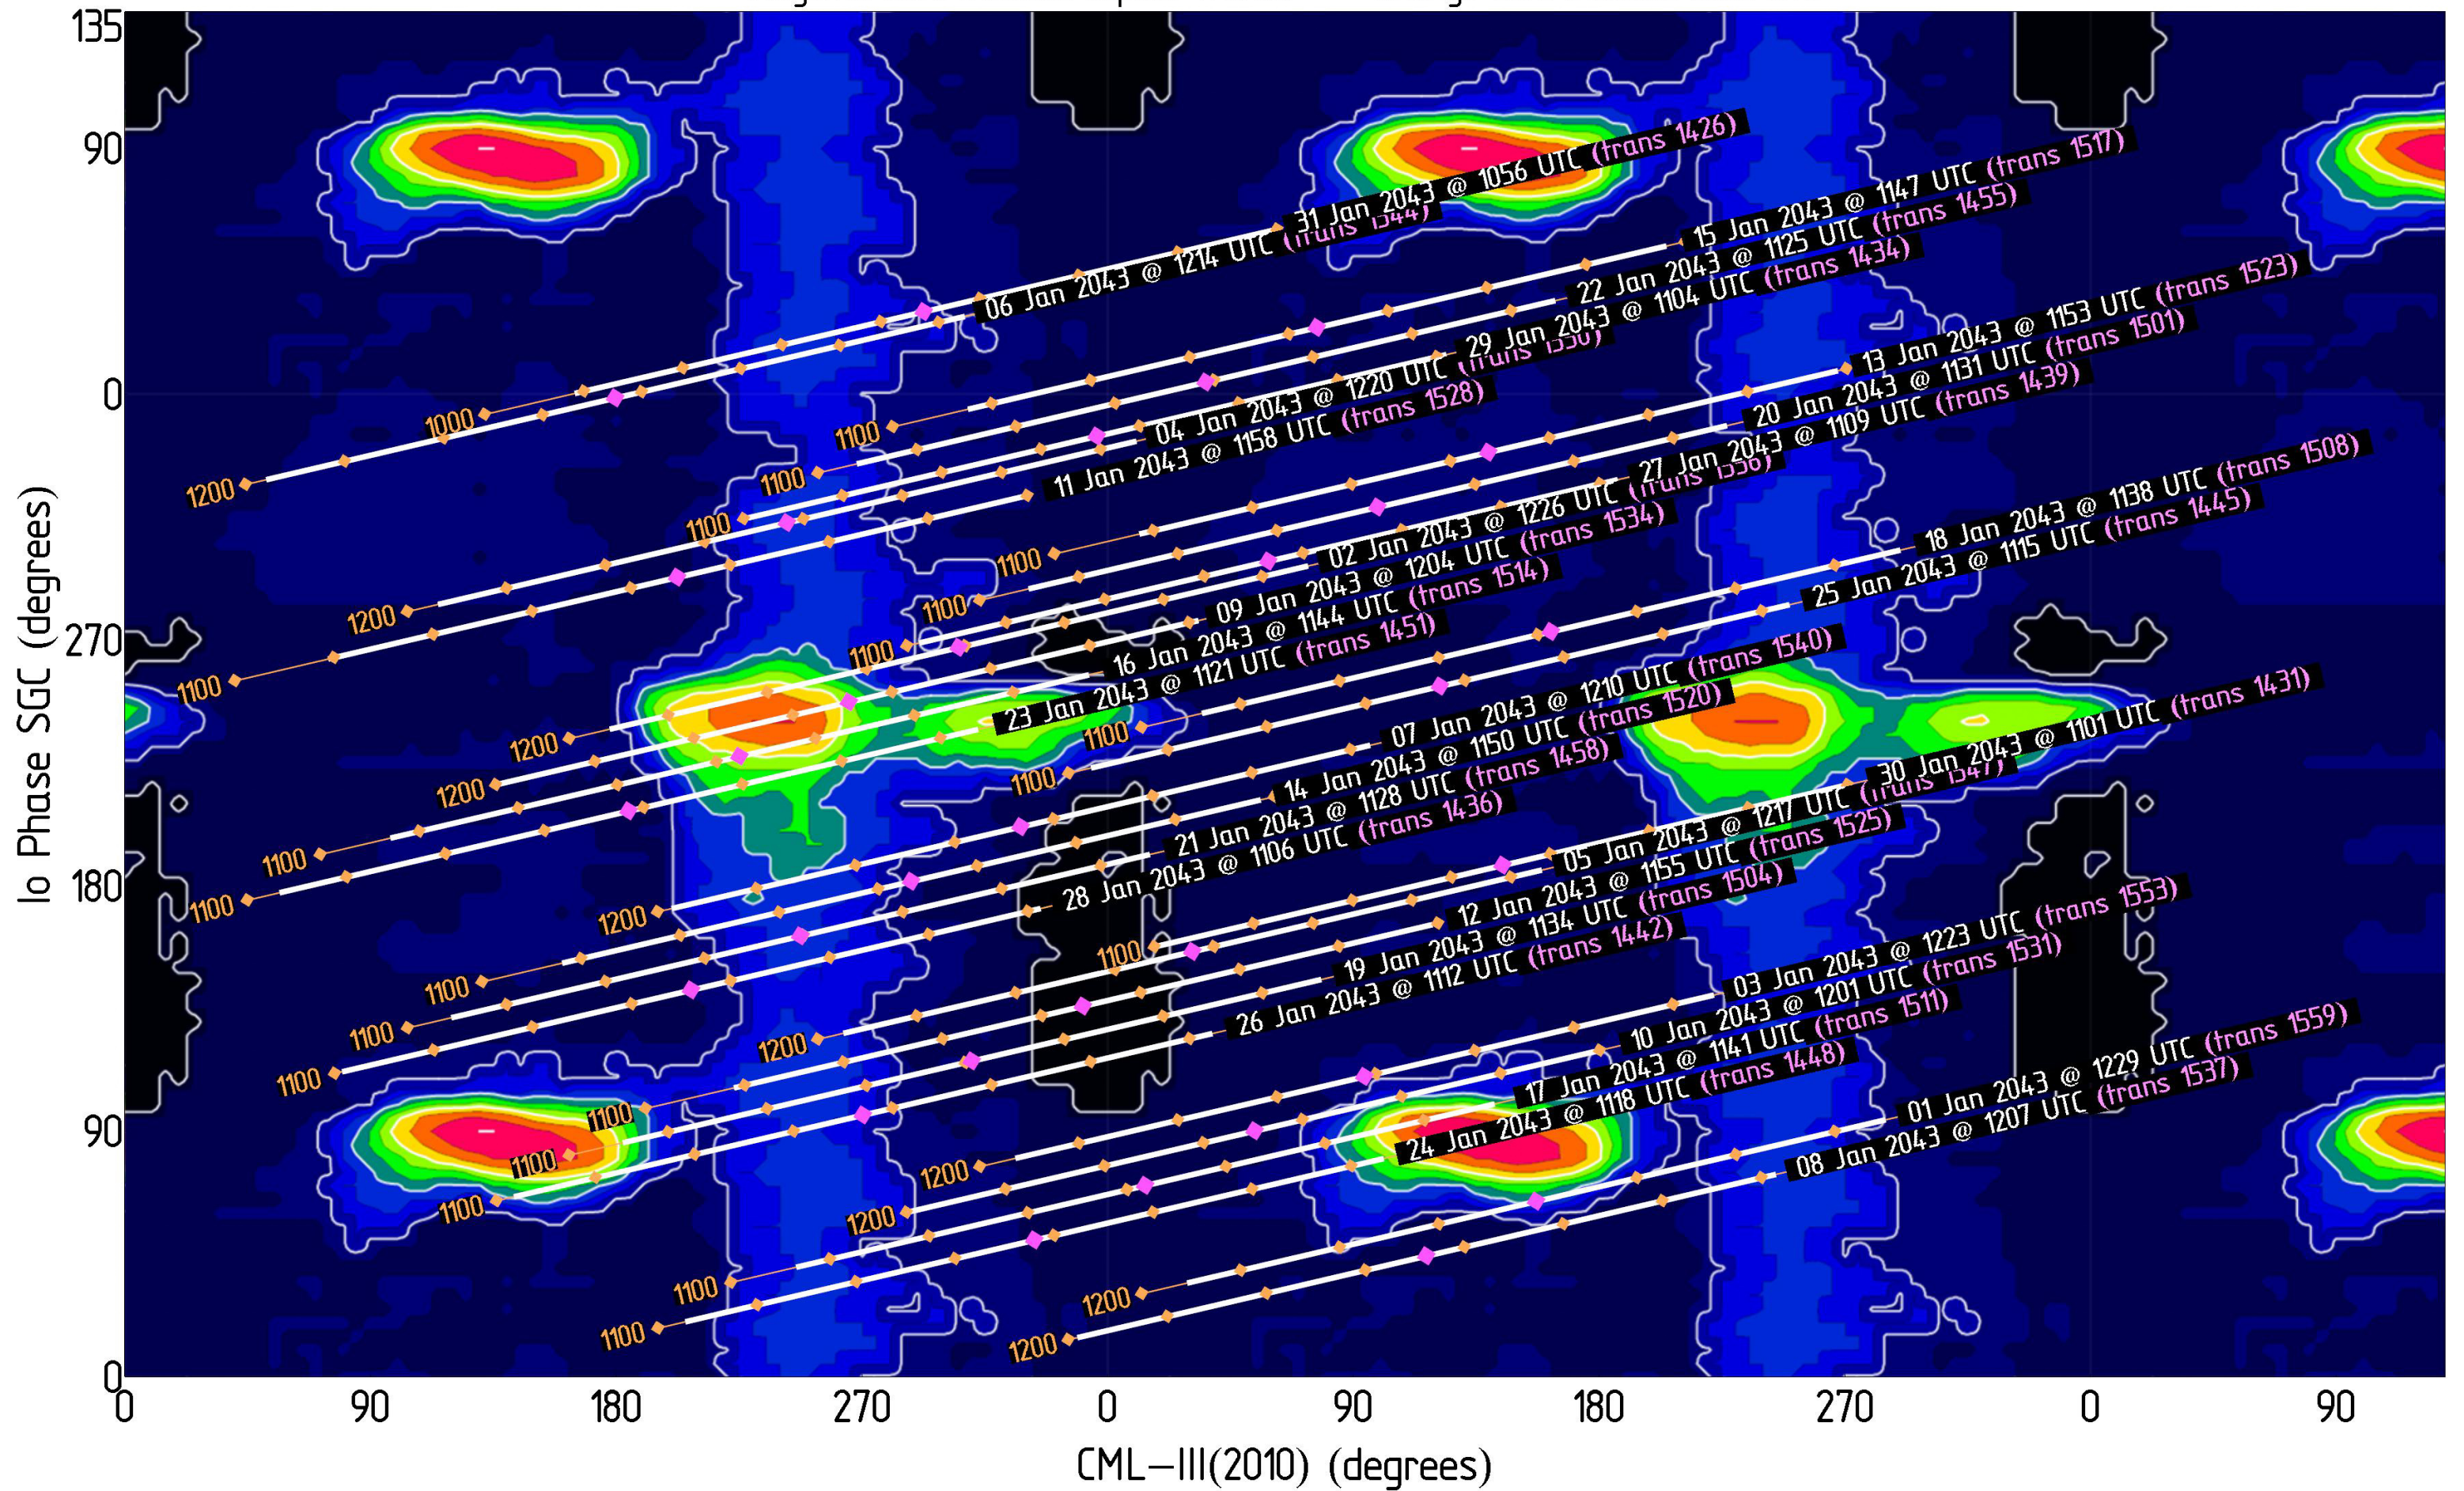

# Jupiter Availability Plot for January 2043

Ephemerides for AJ4CO Observatory, Florida, 29°50' N, 82°37' W

Tracks show  $\pm 3.5$  hours from Jupiter transit – Times & dates indicate the beginning of each track (i.e., 3.5 hours prior to Jupiter transit)  
Magenta dots indicate Jupiter transit      Orange dots indicate xx00 UTC

# Jupiter Availability Plot for February 2043

Ephemerides for AJ4CO Observatory, Florida, 29°50' N, 82°37' W

Tracks show  $\pm 3.5$  hours from Jupiter transit – Times & dates indicate the beginning of each track (i.e., 3.5 hours prior to Jupiter transit)  
Magenta dots indicate Jupiter transit      Orange dots indicate xx00 UTC

# Jupiter Availability Plot for March 2043

Ephemerides for AJ4CO Observatory, Florida, 29°50' N, 82°37' W

Tracks show  $\pm 3.5$  hours from Jupiter transit – Times & dates indicate the beginning of each track (i.e., 3.5 hours prior to Jupiter transit)

# Jupiter Availability Plot for April 2043

Ephemerides for AJ4CO Observatory, Florida, 29°50' N, 82°37' W

Tracks show  $\pm 3.5$  hours from Jupiter transit – Times & dates indicate the beginning of each track (i.e., 3.5 hours prior to Jupiter transit)