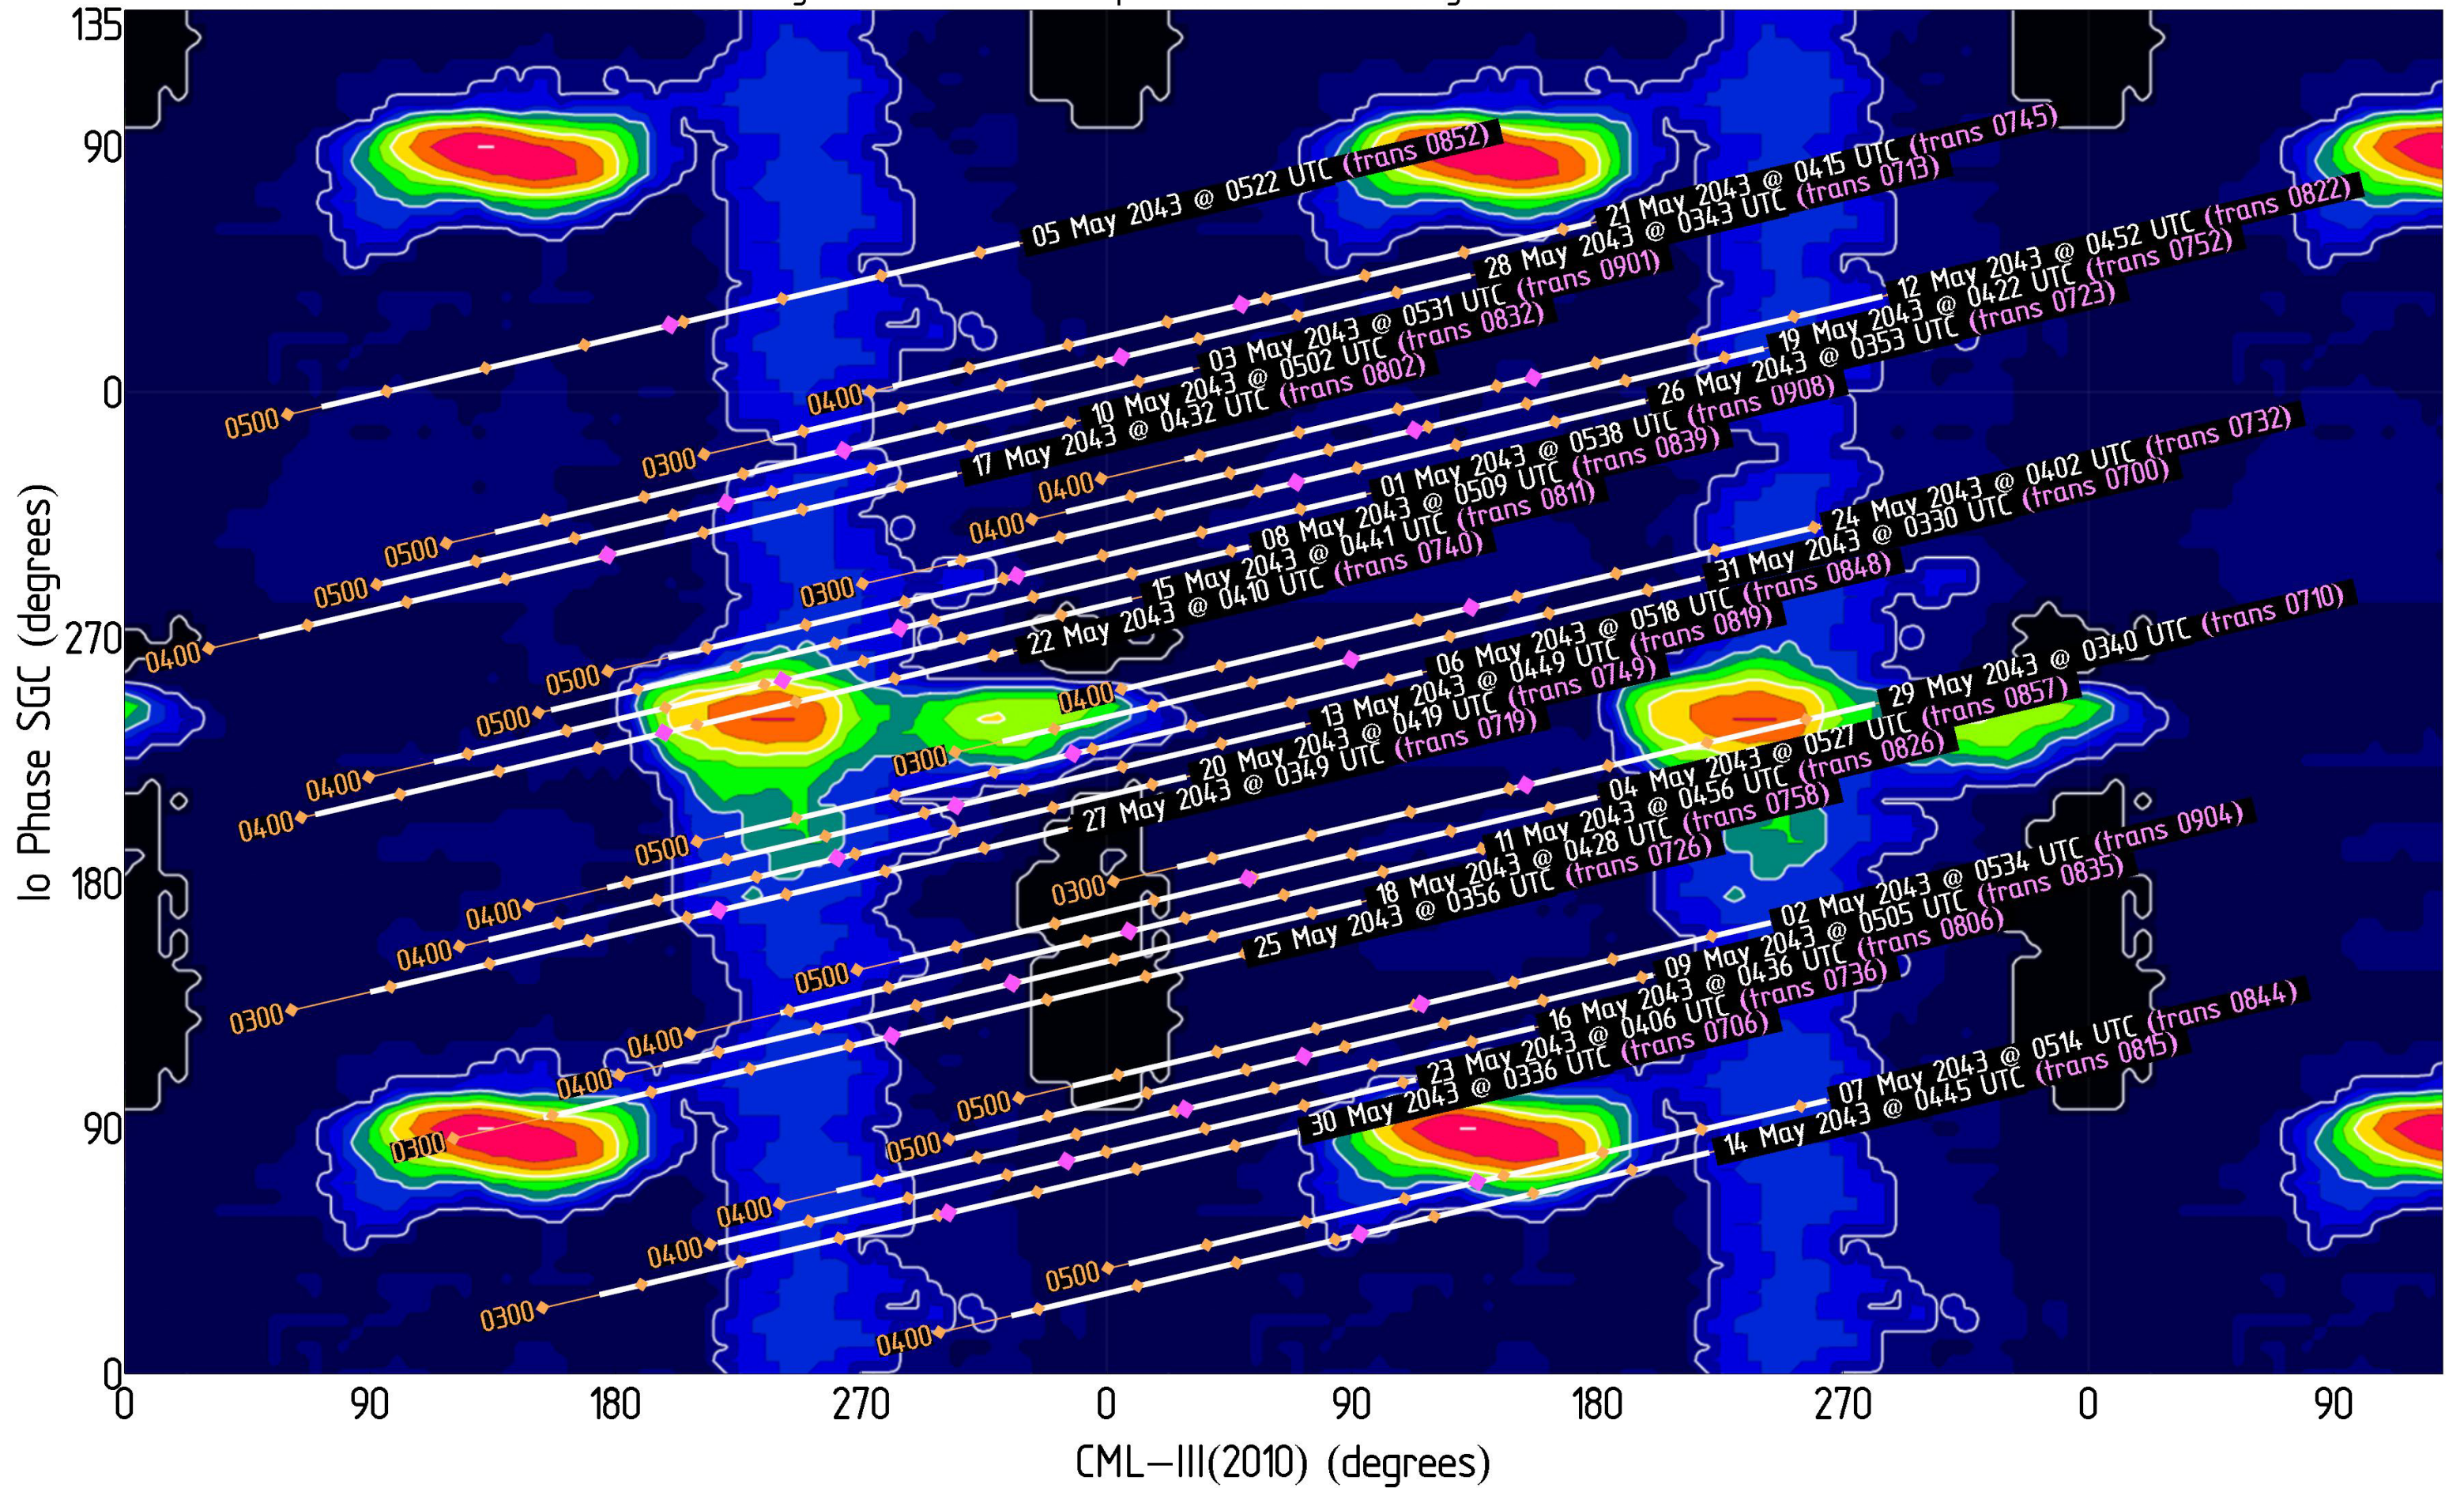

Magenta dots indicate Jupiter transit      Orange dots indicate xx00 UTC

# Jupiter Availability Plot for April 2043

Ephemerides for AJ4CO Observatory, Florida, 29°50' N, 82°37' W

Tracks show  $\pm 3.5$  hours from Jupiter transit – Times & dates indicate the beginning of each track (i.e., 3.5 hours prior to Jupiter transit)

# Jupiter Availability Plot for May 2043

Ephemerides for AJ4CO Observatory, Florida, 29°50' N, 82°37' W

Tracks show  $\pm 3.5$  hours from Jupiter transit – Times & dates indicate the beginning of each track (i.e., 3.5 hours prior to Jupiter transit)  
Magenta dots indicate Jupiter transit      Orange dots indicate xx00 UTC