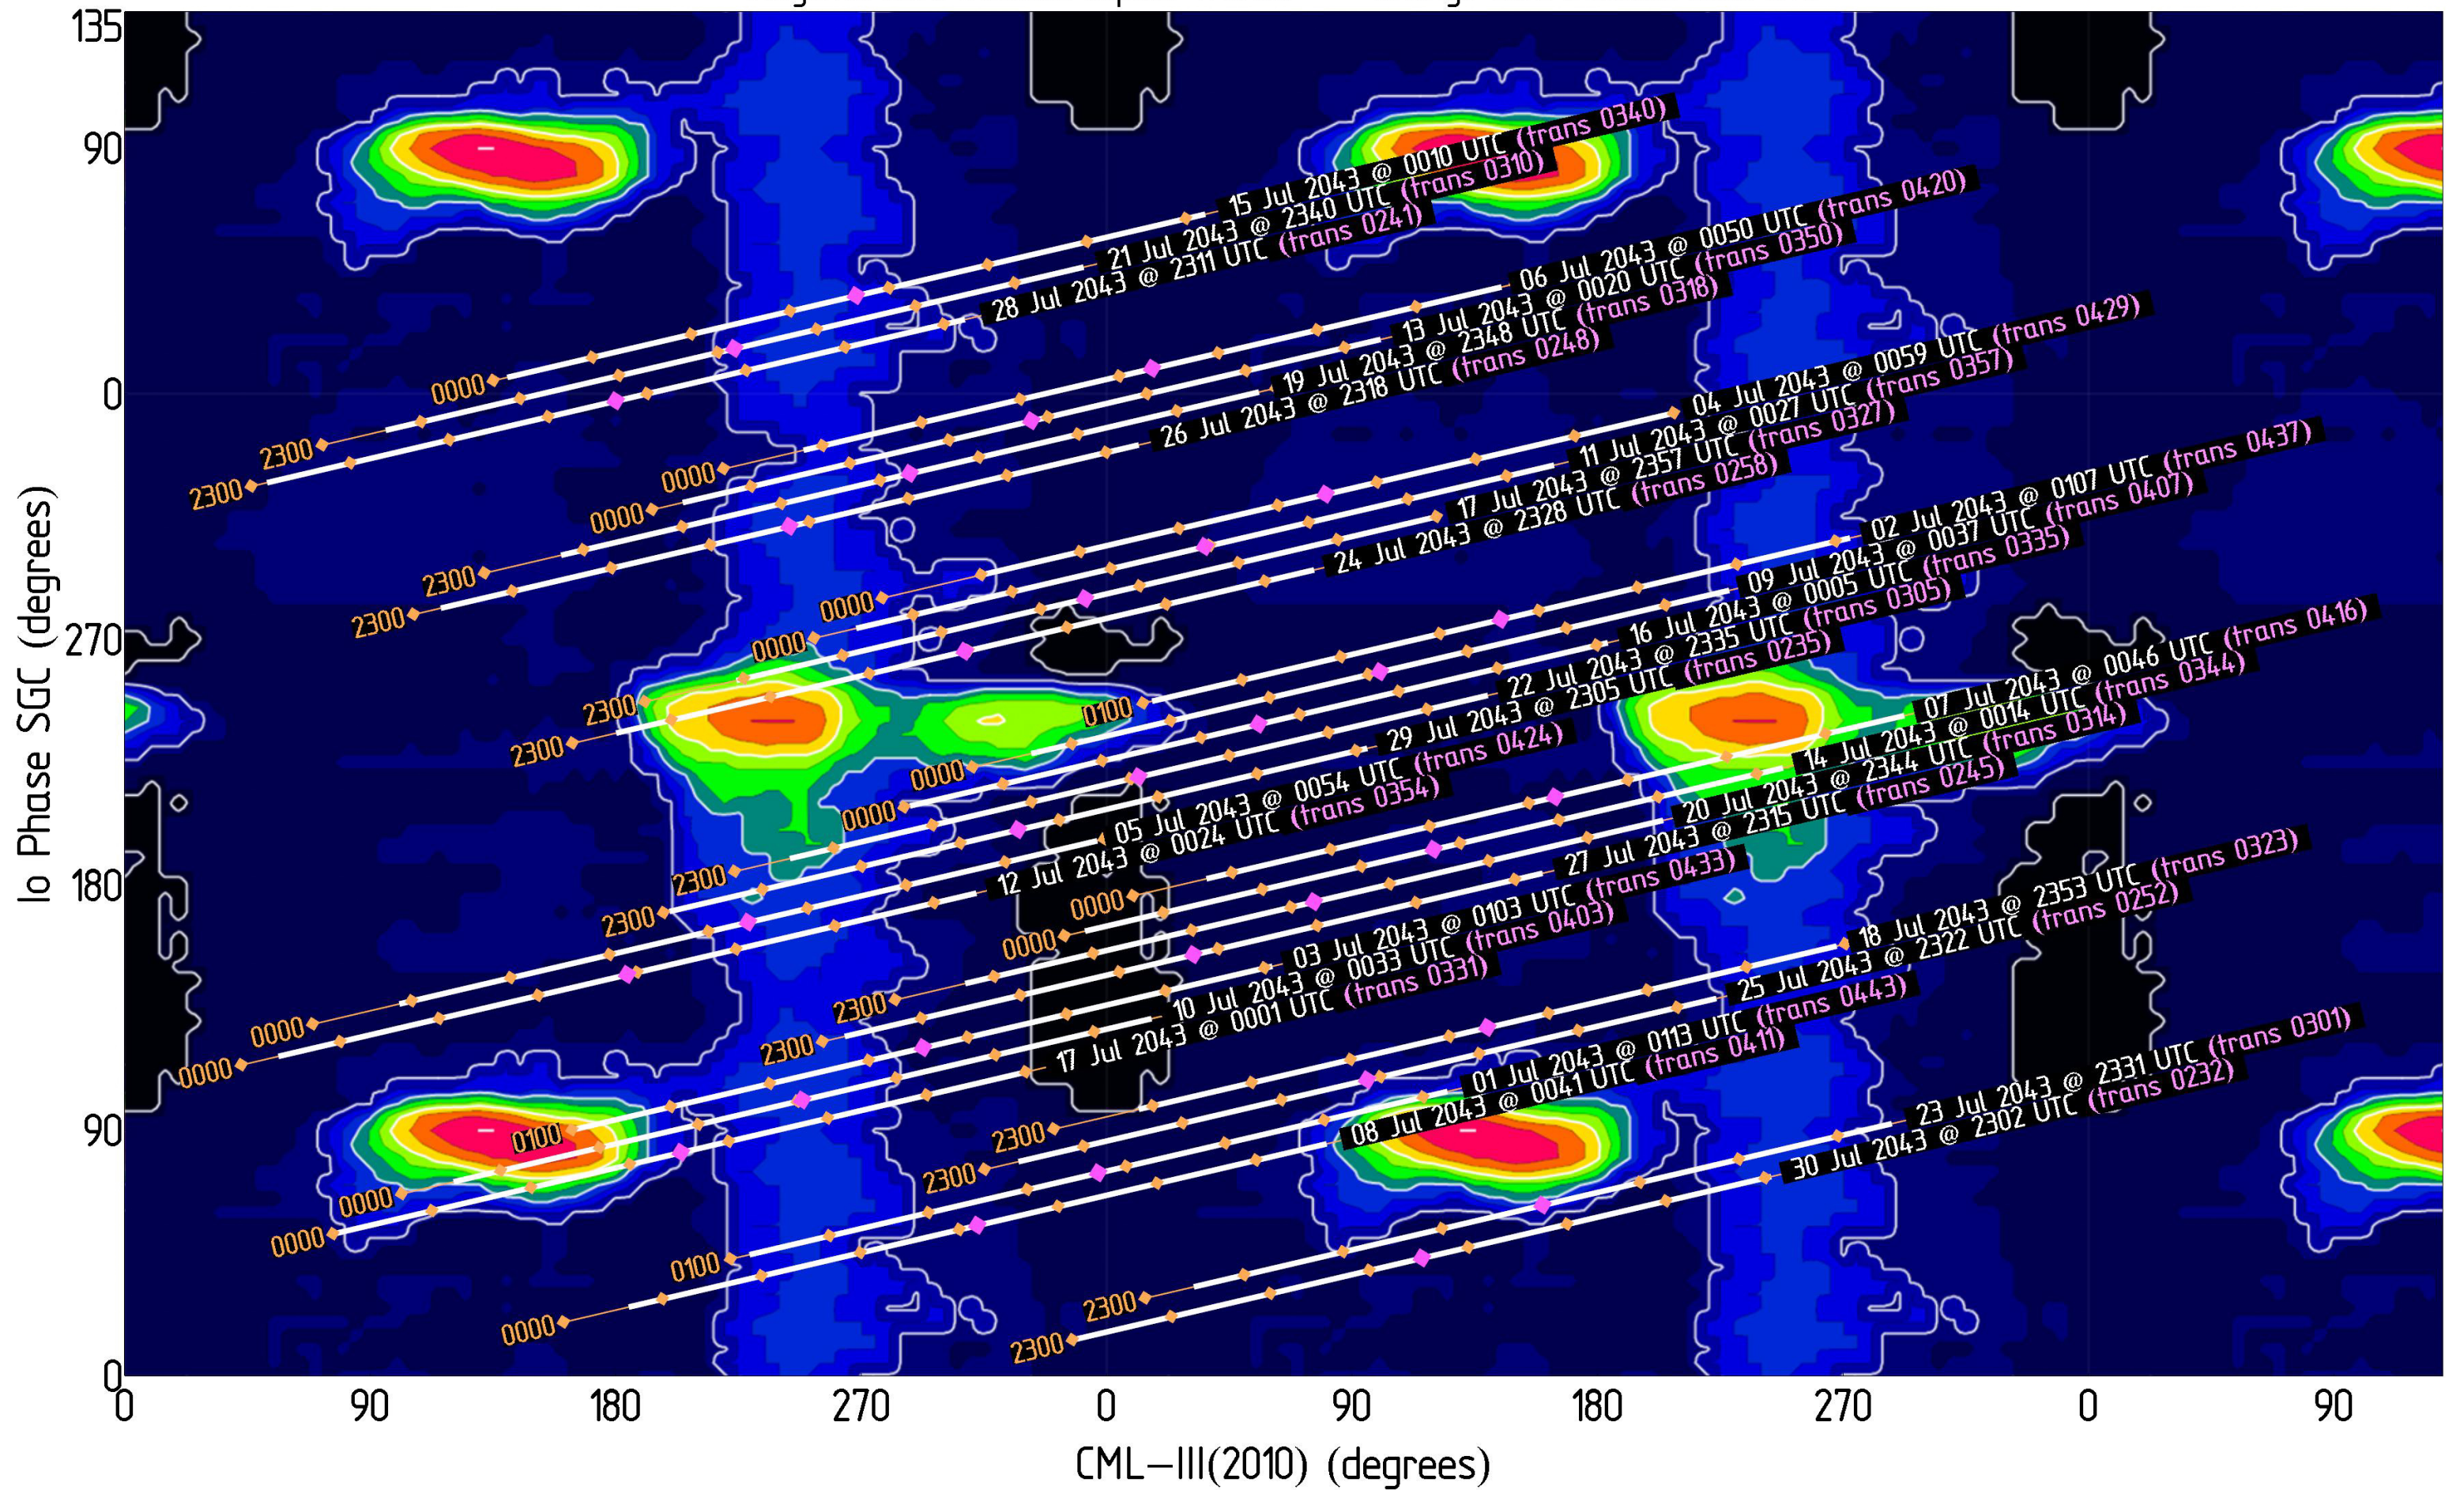

# Jupiter Availability Plot for May 2043

Ephemerides for AJ4CO Observatory, Florida, 29°50' N, 82°37' W

Tracks show  $\pm 3.5$  hours from Jupiter transit – Times & dates indicate the beginning of each track (i.e., 3.5 hours prior to Jupiter transit)  
Magenta dots indicate Jupiter transit      Orange dots indicate xx00 UTC

# Jupiter Availability Plot for June 2043

Ephemerides for AJ4CO Observatory, Florida, 29°50' N, 82°37' W

Tracks show  $\pm 3.5$  hours from Jupiter transit – Times & dates indicate the beginning of each track (i.e., 3.5 hours prior to Jupiter transit)

Magenta dots indicate Jupiter transit      Orange dots indicate xx00 UTC

# Jupiter Availability Plot for July 2043

Ephemerides for AJ4CO Observatory, Florida, 29°50' N, 82°37' W

Tracks show  $\pm 3.5$  hours from Jupiter transit – Times & dates indicate the beginning of each track (i.e., 3.5 hours prior to Jupiter transit)  
Magenta dots indicate Jupiter transit      Orange dots indicate xx00 UTC