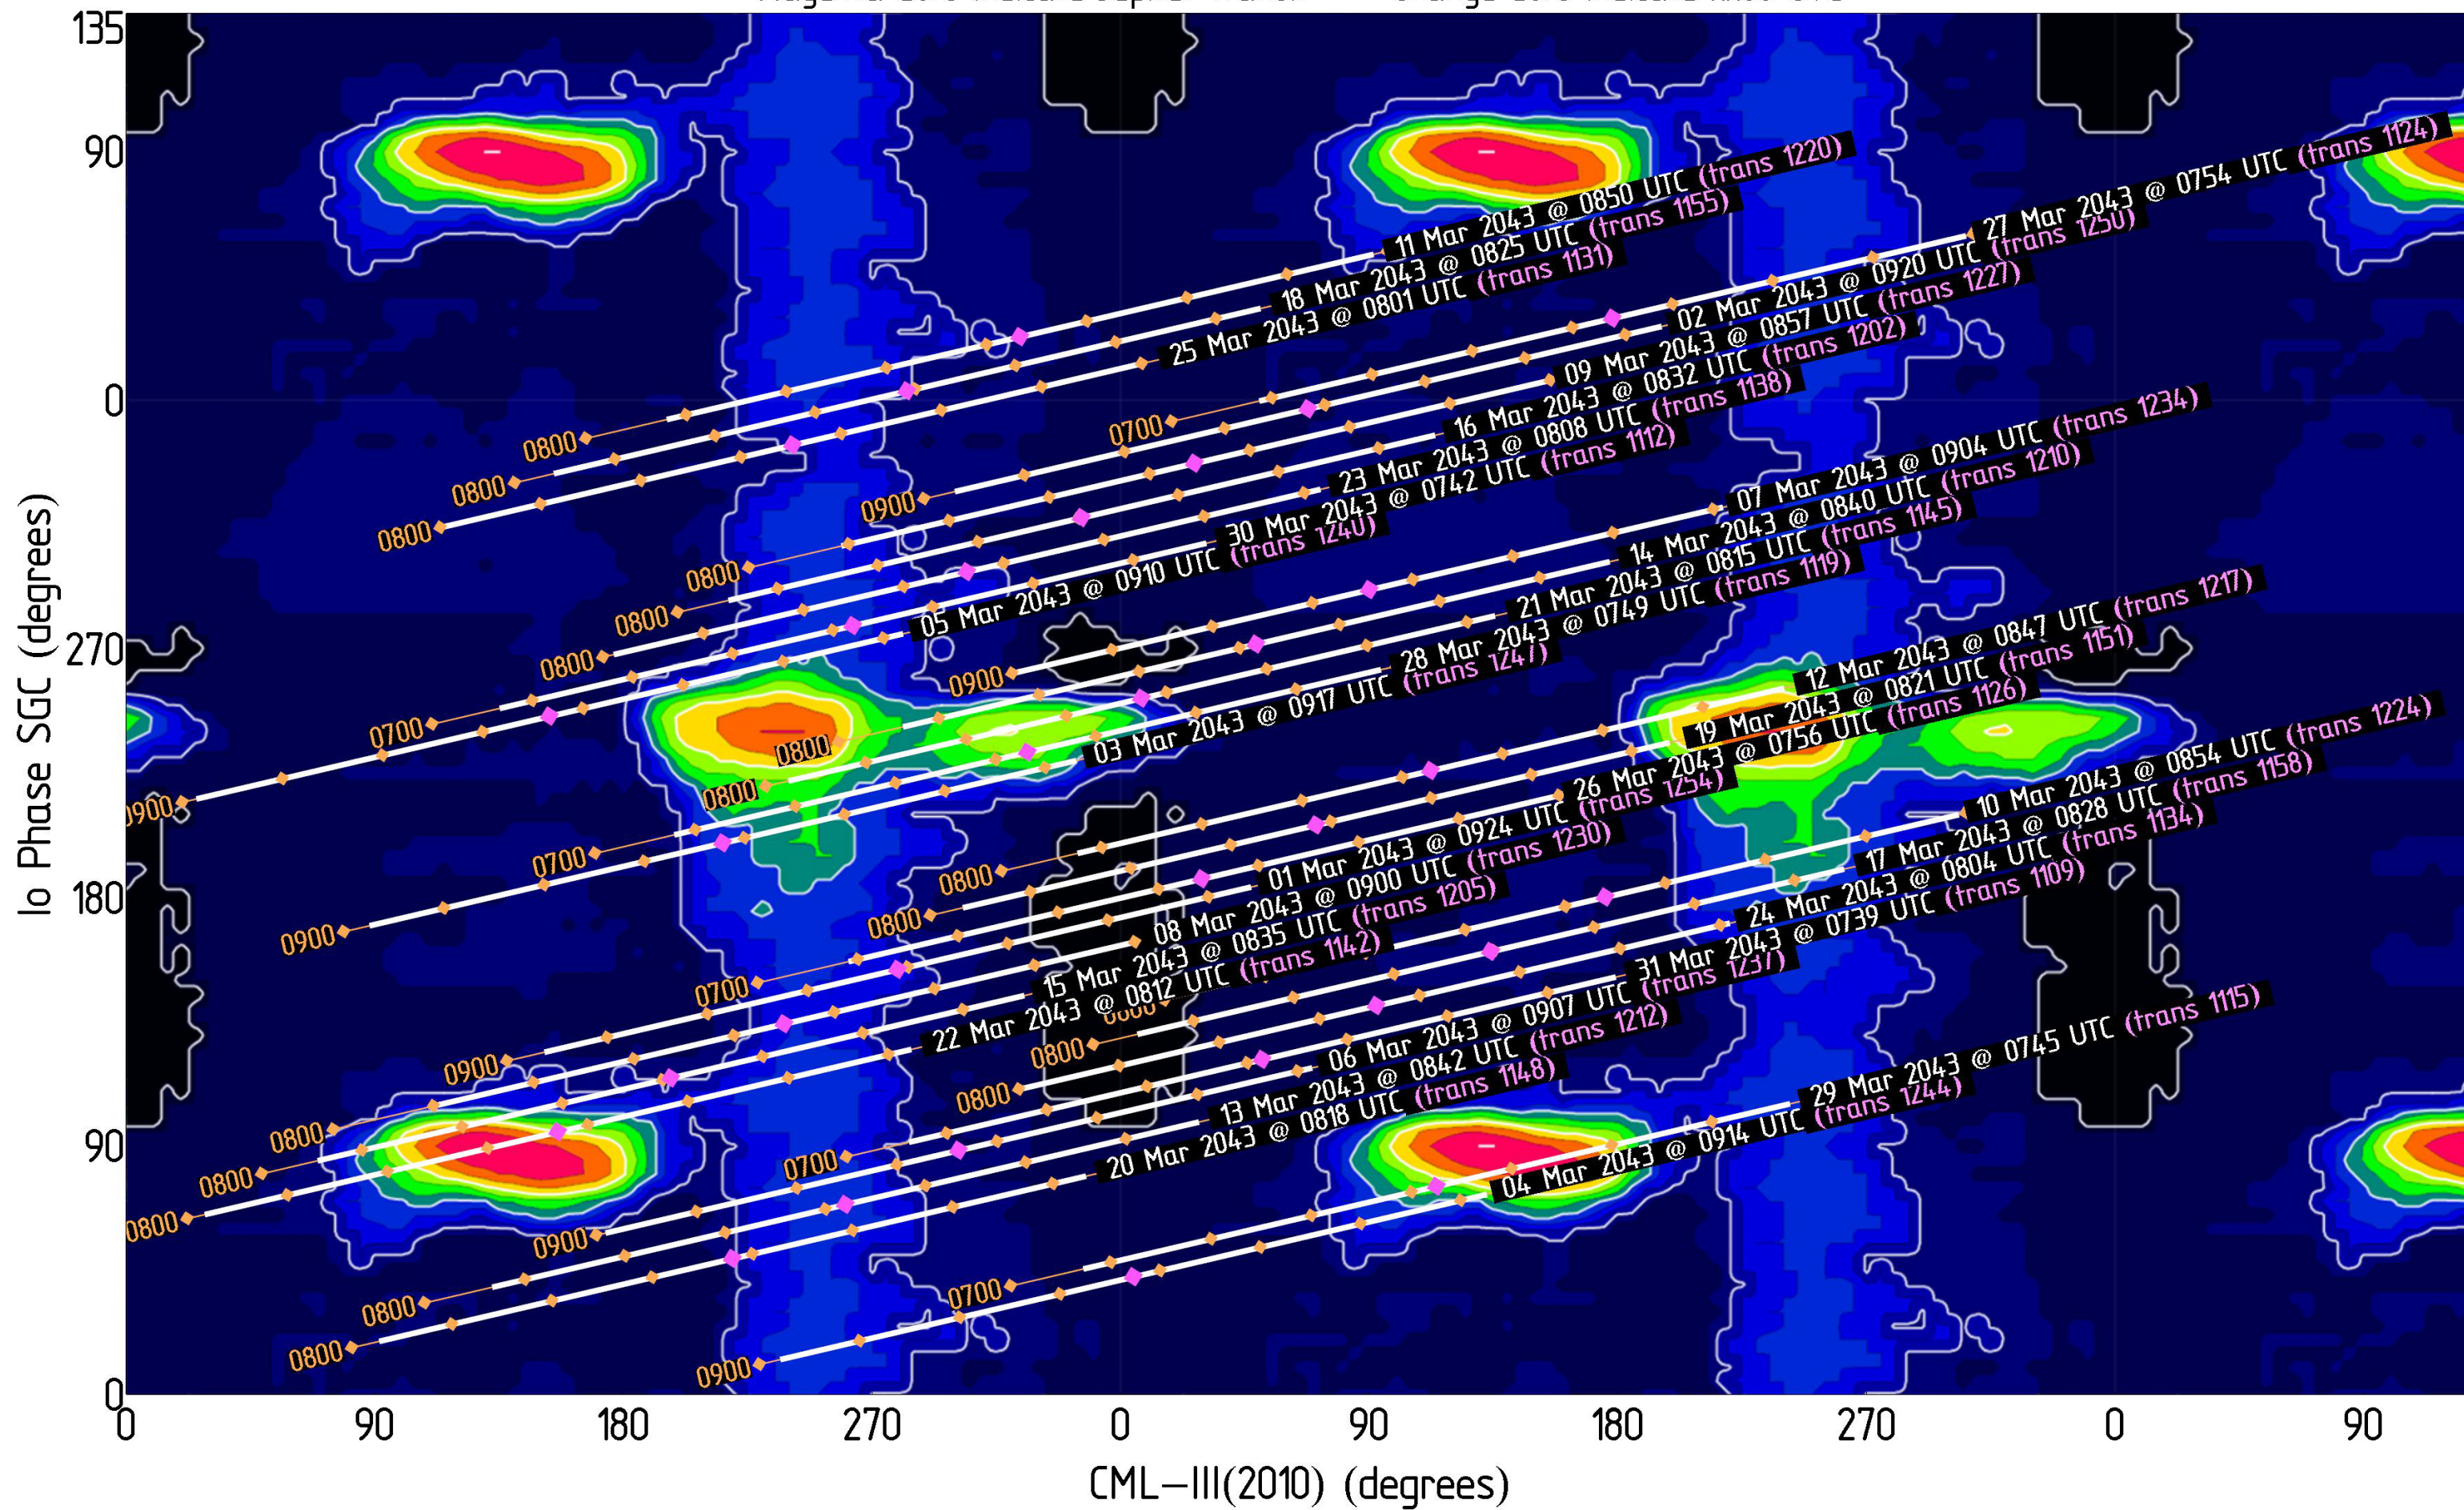

# Jupiter Availability Plot for January 2043

Ephemerides for AJ4CO Observatory, Florida, 29°50' N, 82°37' W

Tracks show  $\pm 3.5$  hours from Jupiter transit – Times & dates indicate the beginning of each track (i.e., 3.5 hours prior to Jupiter transit)  
Magenta dots indicate Jupiter transit      Orange dots indicate xx00 UTC

# Jupiter Availability Plot for February 2043

Ephemerides for AJ4CO Observatory, Florida, 29°50' N, 82°37' W

Tracks show  $\pm 3.5$  hours from Jupiter transit – Times & dates indicate the beginning of each track (i.e., 3.5 hours prior to Jupiter transit)  
Magenta dots indicate Jupiter transit      Orange dots indicate xx00 UTC

# Jupiter Availability Plot for March 2043

Ephemerides for AJ4CO Observatory, Florida, 29°50' N, 82°37' W

Tracks show  $\pm 3.5$  hours from Jupiter transit – Times & dates indicate the beginning of each track (i.e., 3.5 hours prior to Jupiter transit)

# Jupiter Availability Plot for April 2043

Ephemerides for AJ4CO Observatory, Florida, 29°50' N, 82°37' W

Tracks show  $\pm 3.5$  hours from Jupiter transit – Times & dates indicate the beginning of each track (i.e., 3.5 hours prior to Jupiter transit)