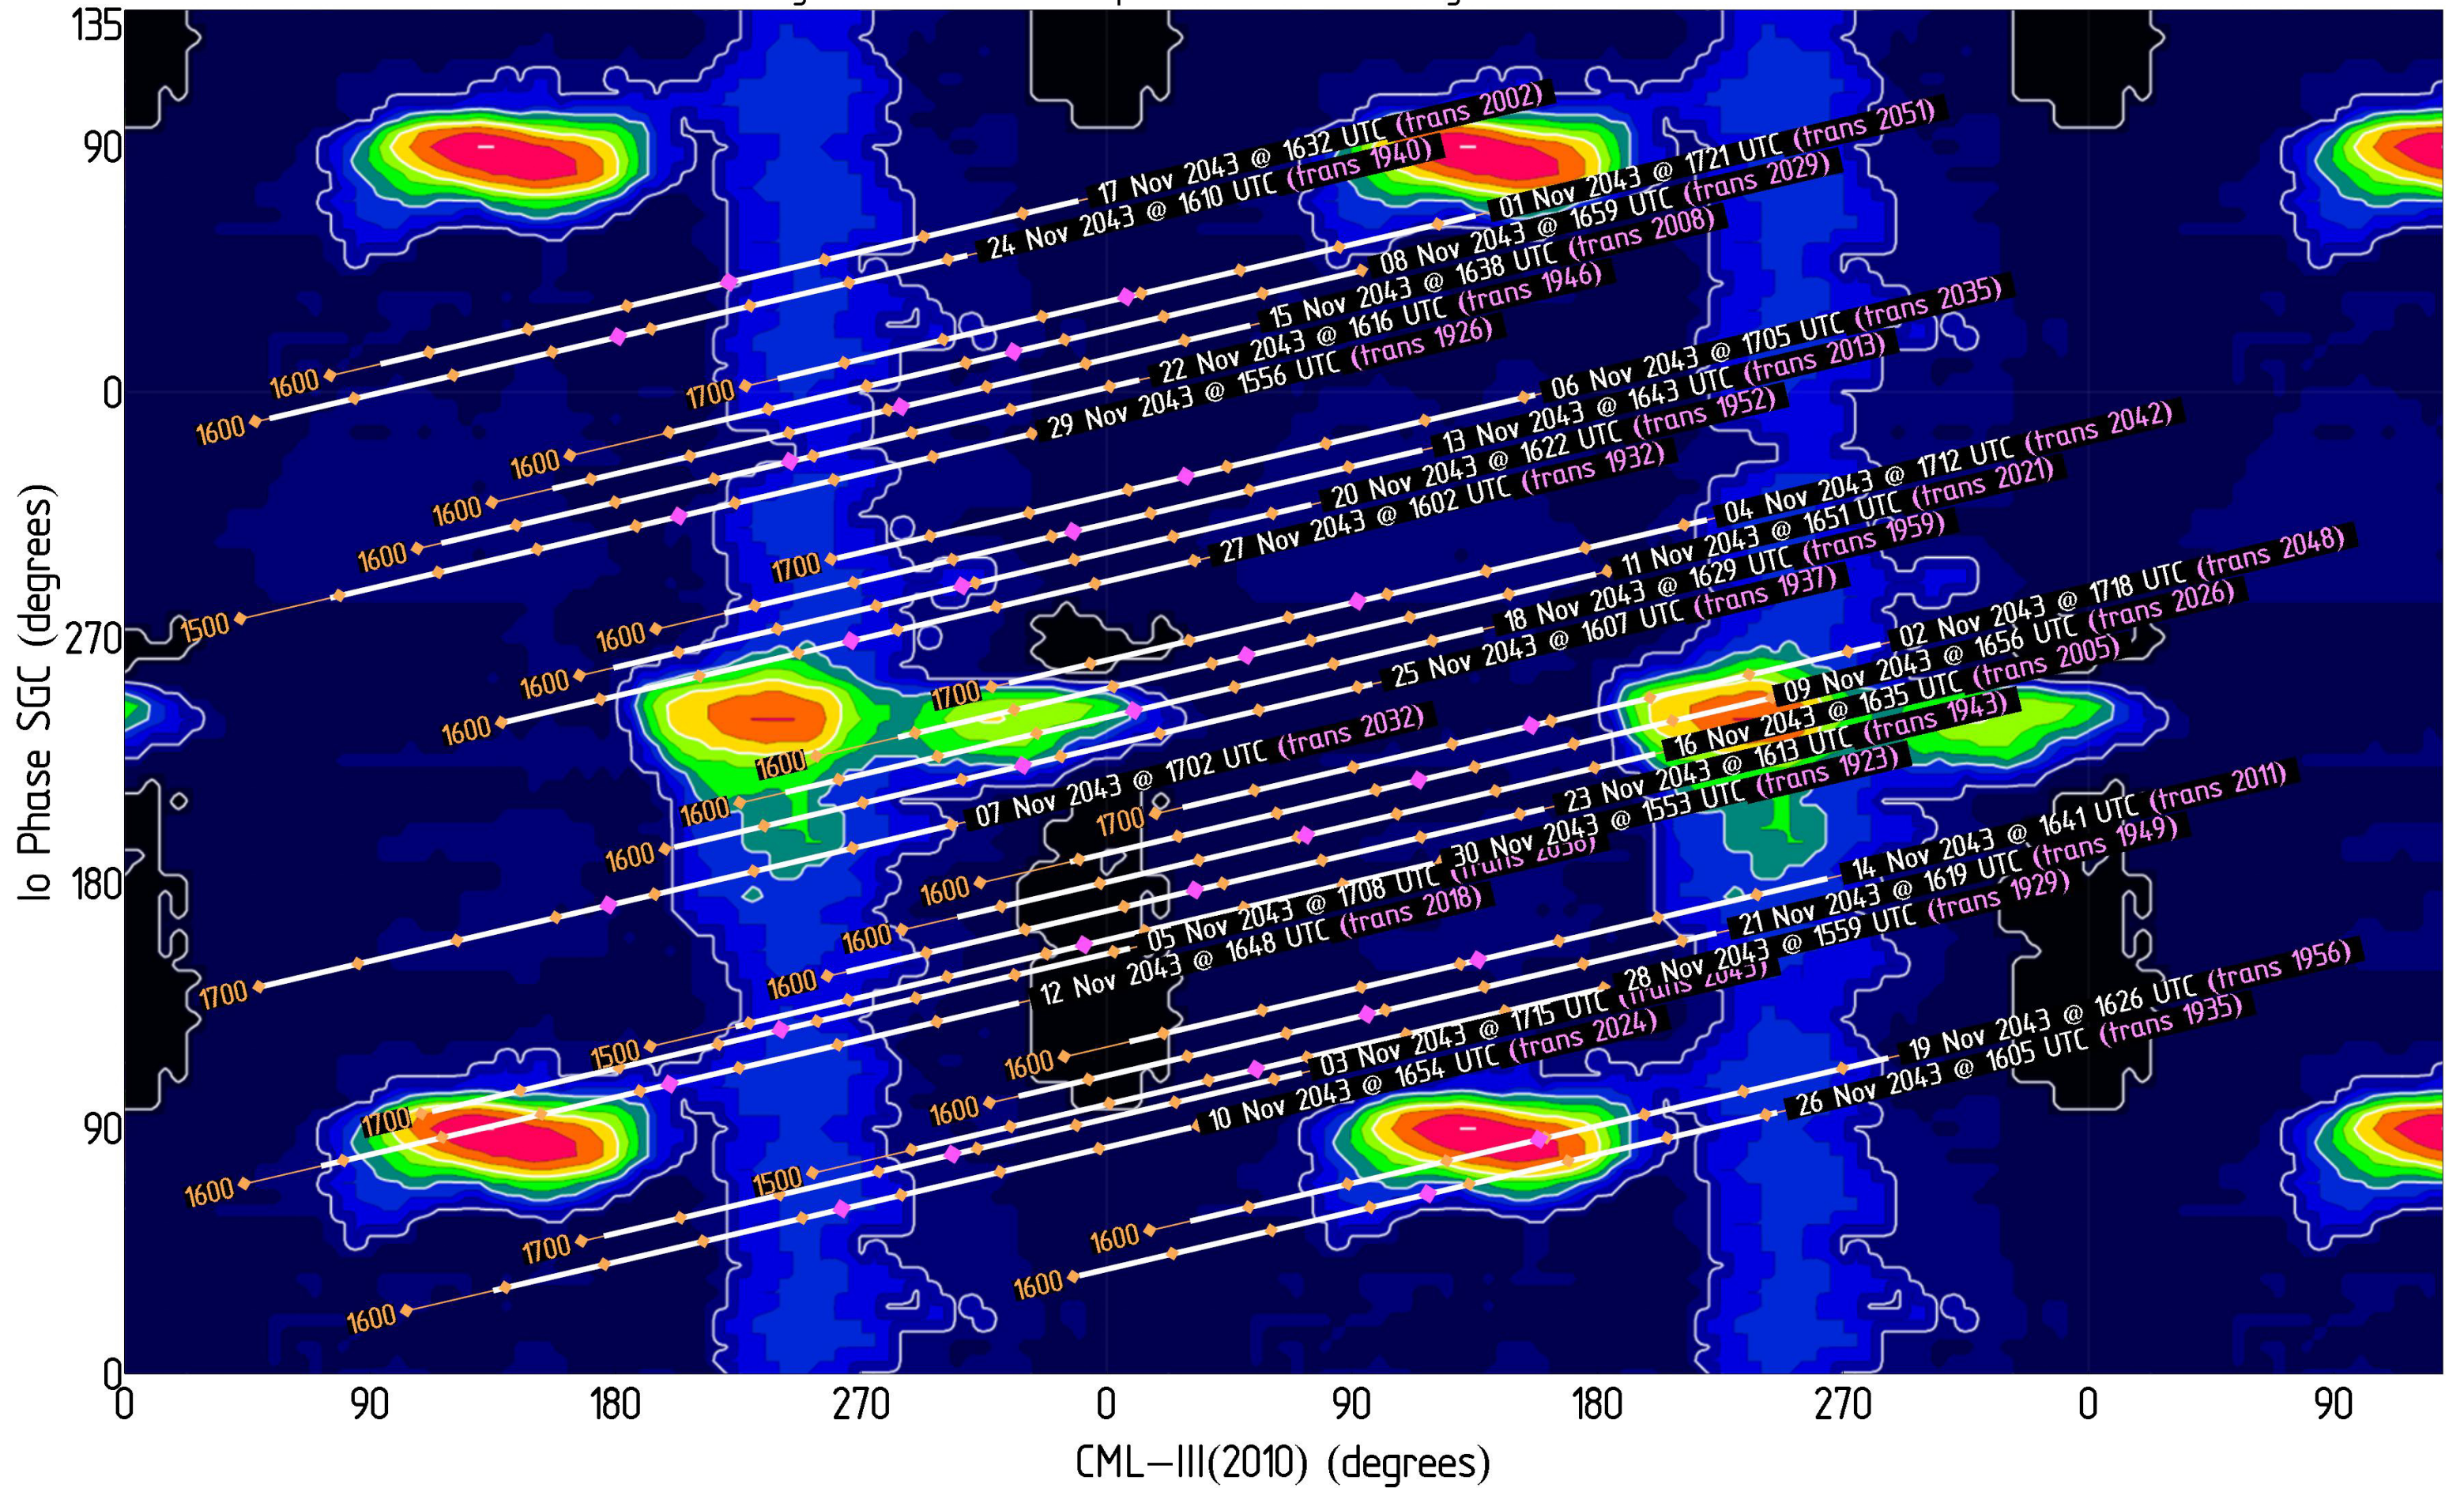

# Jupiter Availability Plot for October 2043

Ephemerides for AJ4CO Observatory, Florida, 29°50' N, 82°37' W

Tracks show  $\pm 3.5$  hours from Jupiter transit – Times & dates indicate the beginning of each track (i.e., 3.5 hours prior to Jupiter transit)

Magenta dots indicate Jupiter transit      Orange dots indicate xx00 UTC

# Jupiter Availability Plot for November 2043

Ephemerides for AJ4CO Observatory, Florida, 29°50' N, 82°37' W

Tracks show  $\pm 3.5$  hours from Jupiter transit – Times & dates indicate the beginning of each track (i.e., 3.5 hours prior to Jupiter transit)