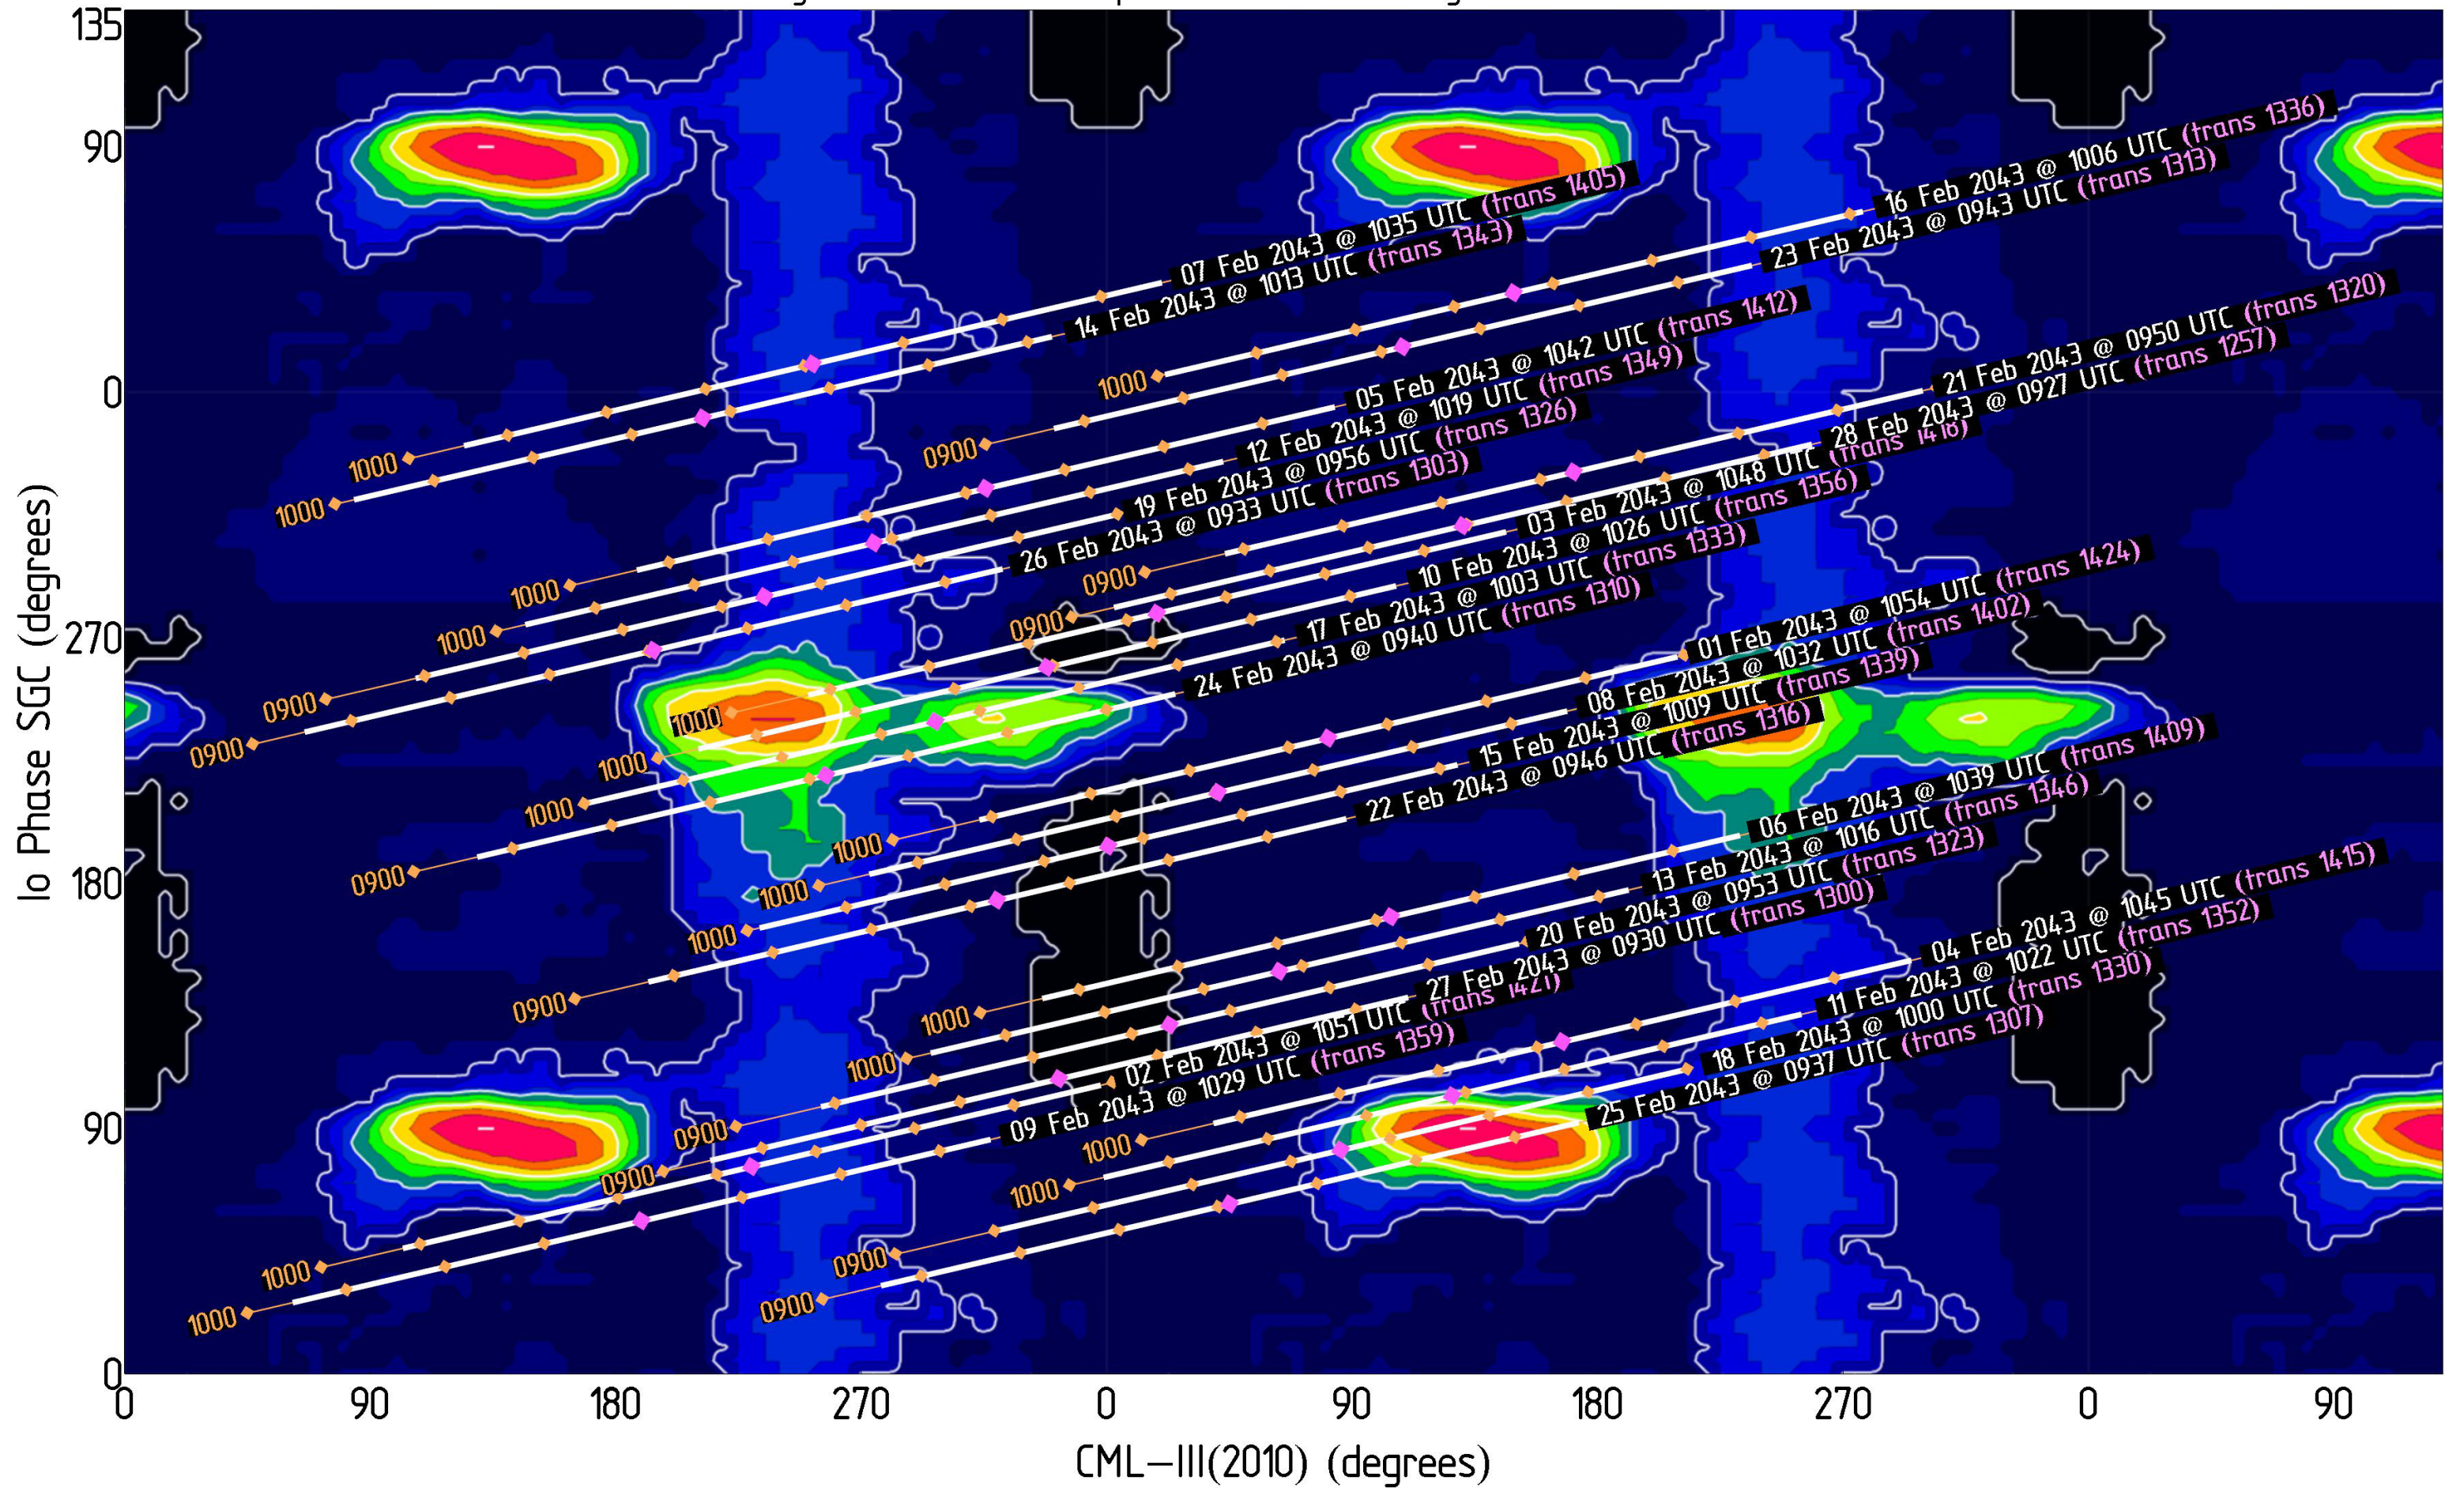

# Jupiter Availability Plot for January 2043

Ephemerides for AJ4CO Observatory, Florida, 29°50' N, 82°37' W

Tracks show  $\pm 3.5$  hours from Jupiter transit – Times & dates indicate the beginning of each track (i.e., 3.5 hours prior to Jupiter transit)  
Magenta dots indicate Jupiter transit      Orange dots indicate xx00 UTC

# Jupiter Availability Plot for February 2043

Ephemerides for AJ4CO Observatory, Florida, 29°50' N, 82°37' W

Tracks show  $\pm 3.5$  hours from Jupiter transit – Times & dates indicate the beginning of each track (i.e., 3.5 hours prior to Jupiter transit)  
Magenta dots indicate Jupiter transit      Orange dots indicate xx00 UTC

# Jupiter Availability Plot for March 2043

Ephemerides for AJ4CO Observatory, Florida, 29°50' N, 82°37' W

Tracks show  $\pm 3.5$  hours from Jupiter transit – Times & dates indicate the beginning of each track (i.e., 3.5 hours prior to Jupiter transit)

# Jupiter Availability Plot for April 2043

Ephemerides for AJ4CO Observatory, Florida, 29°50' N, 82°37' W

Tracks show  $\pm 3.5$  hours from Jupiter transit – Times & dates indicate the beginning of each track (i.e., 3.5 hours prior to Jupiter transit)