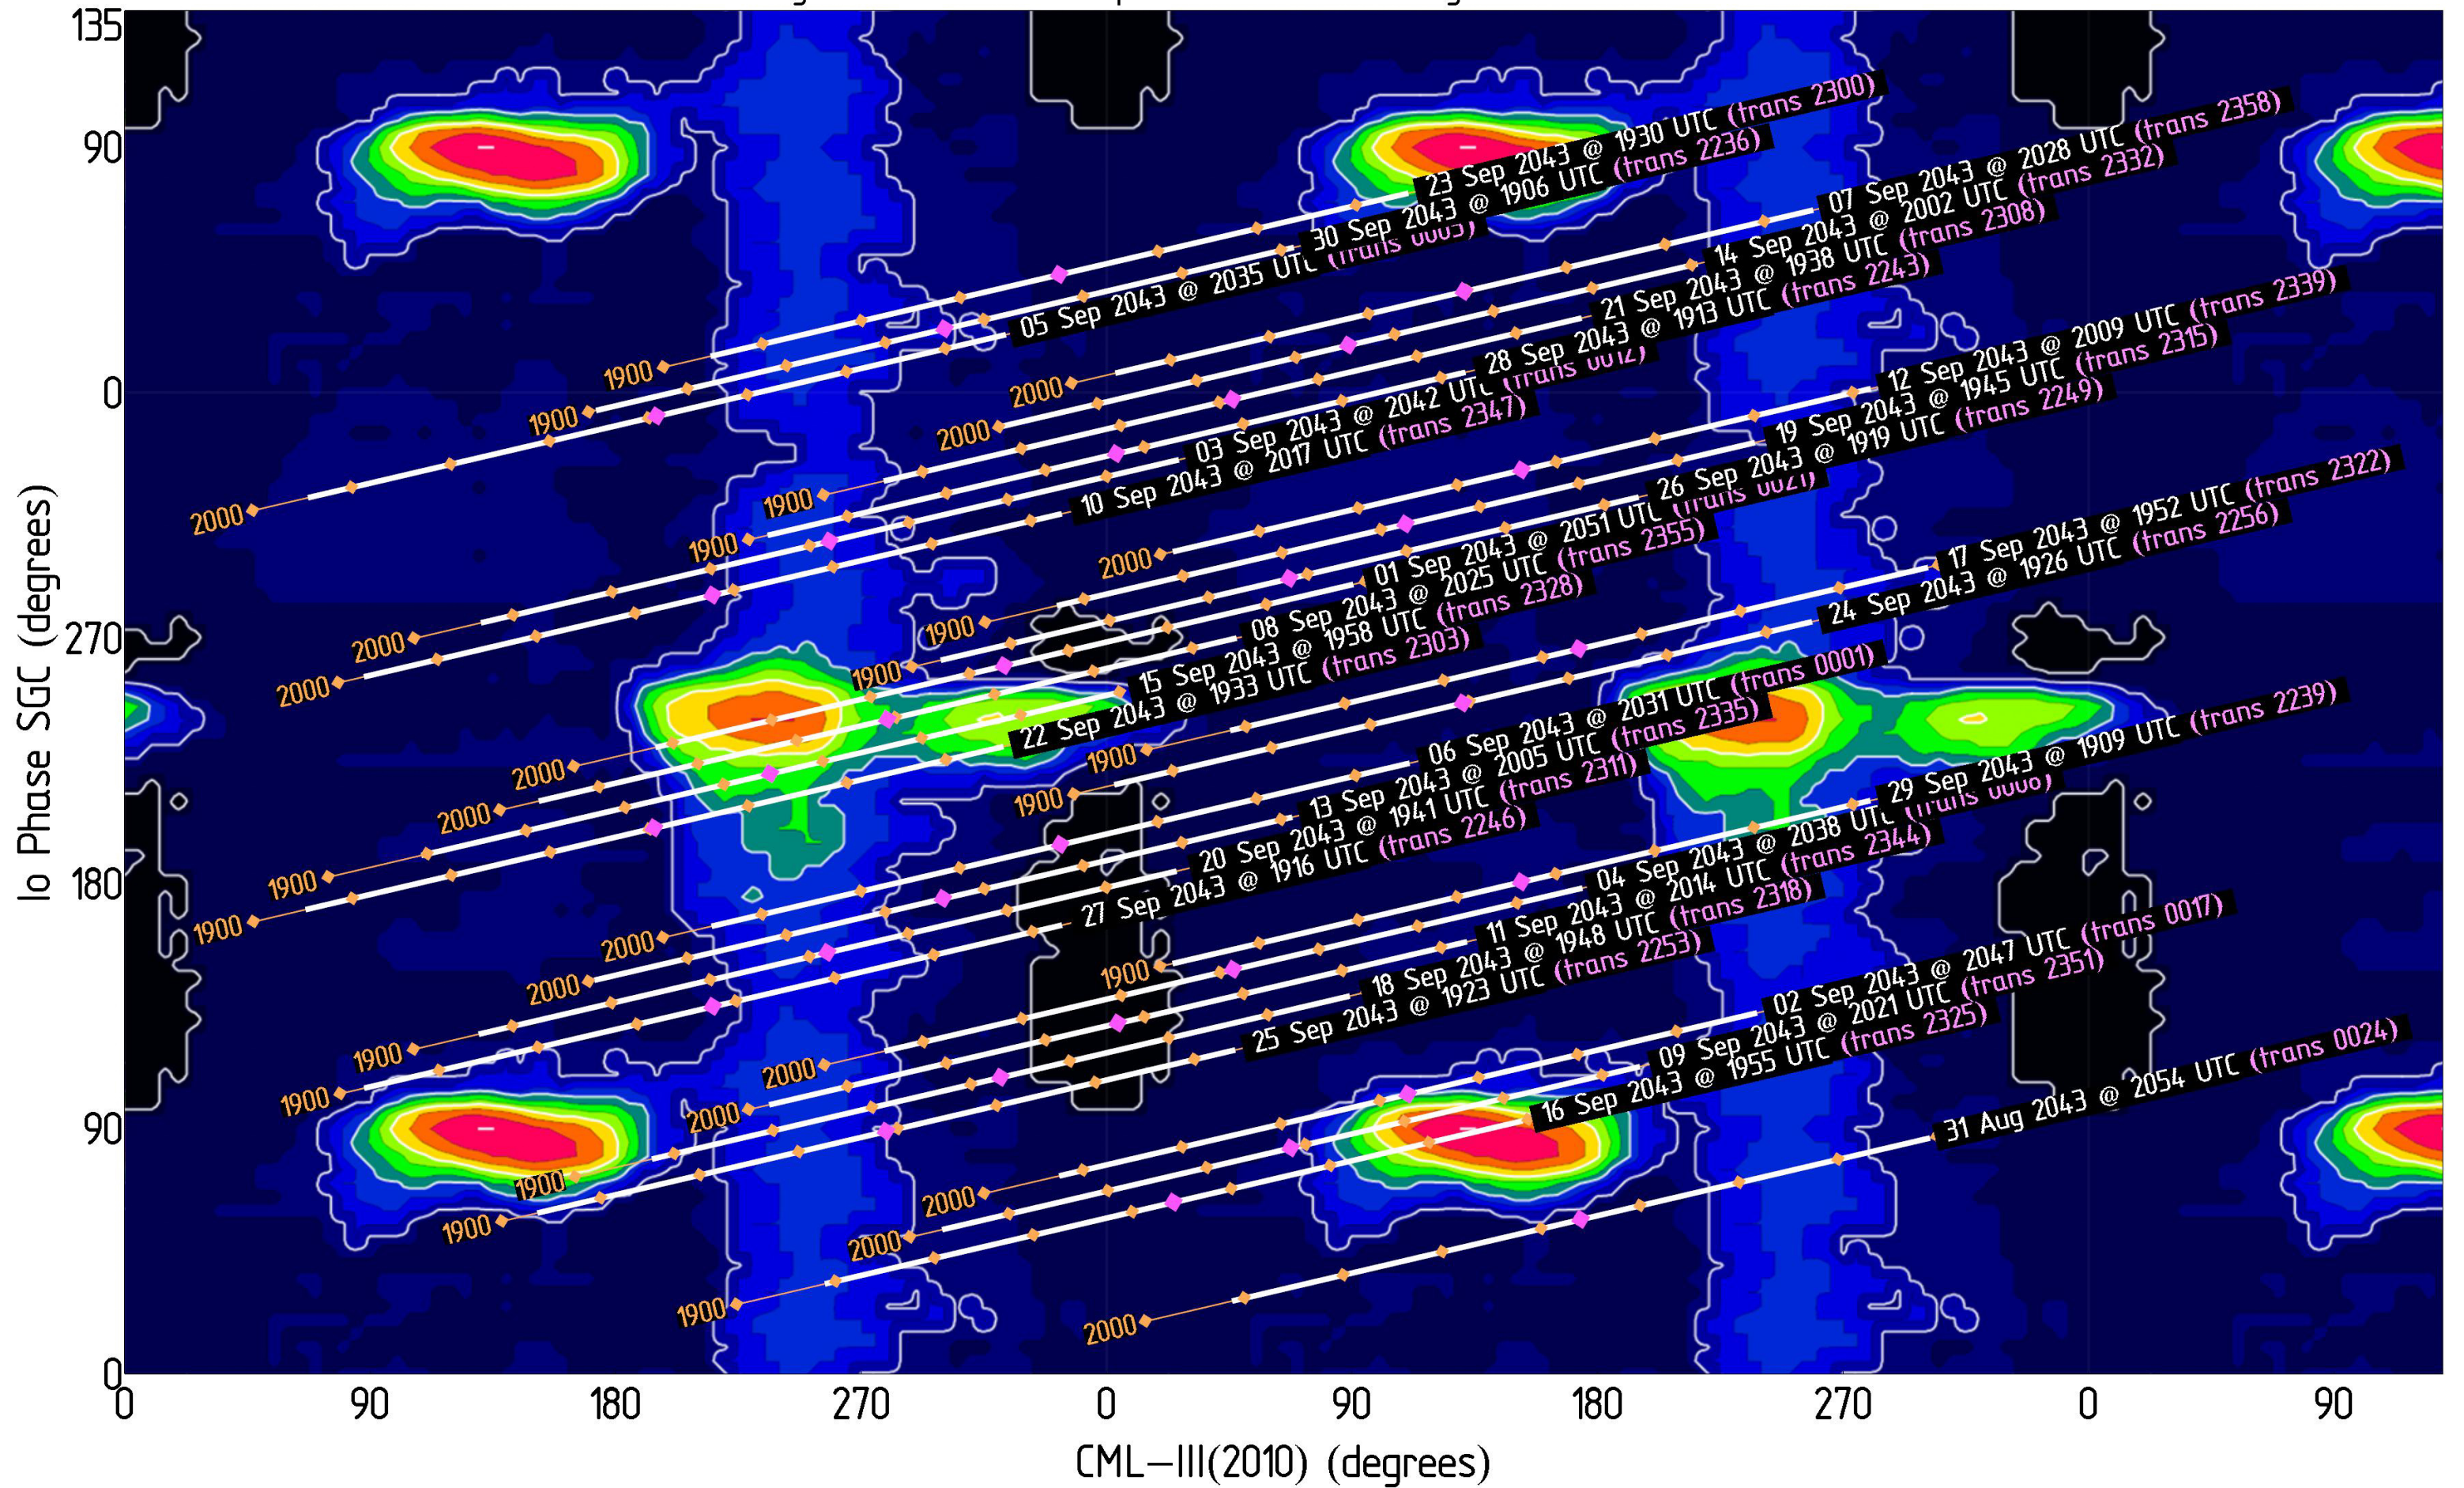

# Jupiter Availability Plot for July 2043

Ephemerides for AJ4CO Observatory, Florida, 29°50' N, 82°37' W

Tracks show  $\pm 3.5$  hours from Jupiter transit – Times & dates indicate the beginning of each track (i.e., 3.5 hours prior to Jupiter transit)  
Magenta dots indicate Jupiter transit      Orange dots indicate xx00 UTC

# Jupiter Availability Plot for August 2043

Ephemerides for AJ4CO Observatory, Florida, 29°50' N, 82°37' W

Tracks show  $\pm 3.5$  hours from Jupiter transit – Times & dates indicate the beginning of each track (i.e., 3.5 hours prior to Jupiter transit)  
Magenta dots indicate Jupiter transit      Orange dots indicate xx00 UTC

# Jupiter Availability Plot for September 2043

Ephemerides for AJ4CO Observatory, Florida, 29°50' N, 82°37' W

Tracks show  $\pm 3.5$  hours from Jupiter transit – Times & dates indicate the beginning of each track (i.e., 3.5 hours prior to Jupiter transit)

Magenta dots indicate Jupiter transit      Orange dots indicate xx00 UTC