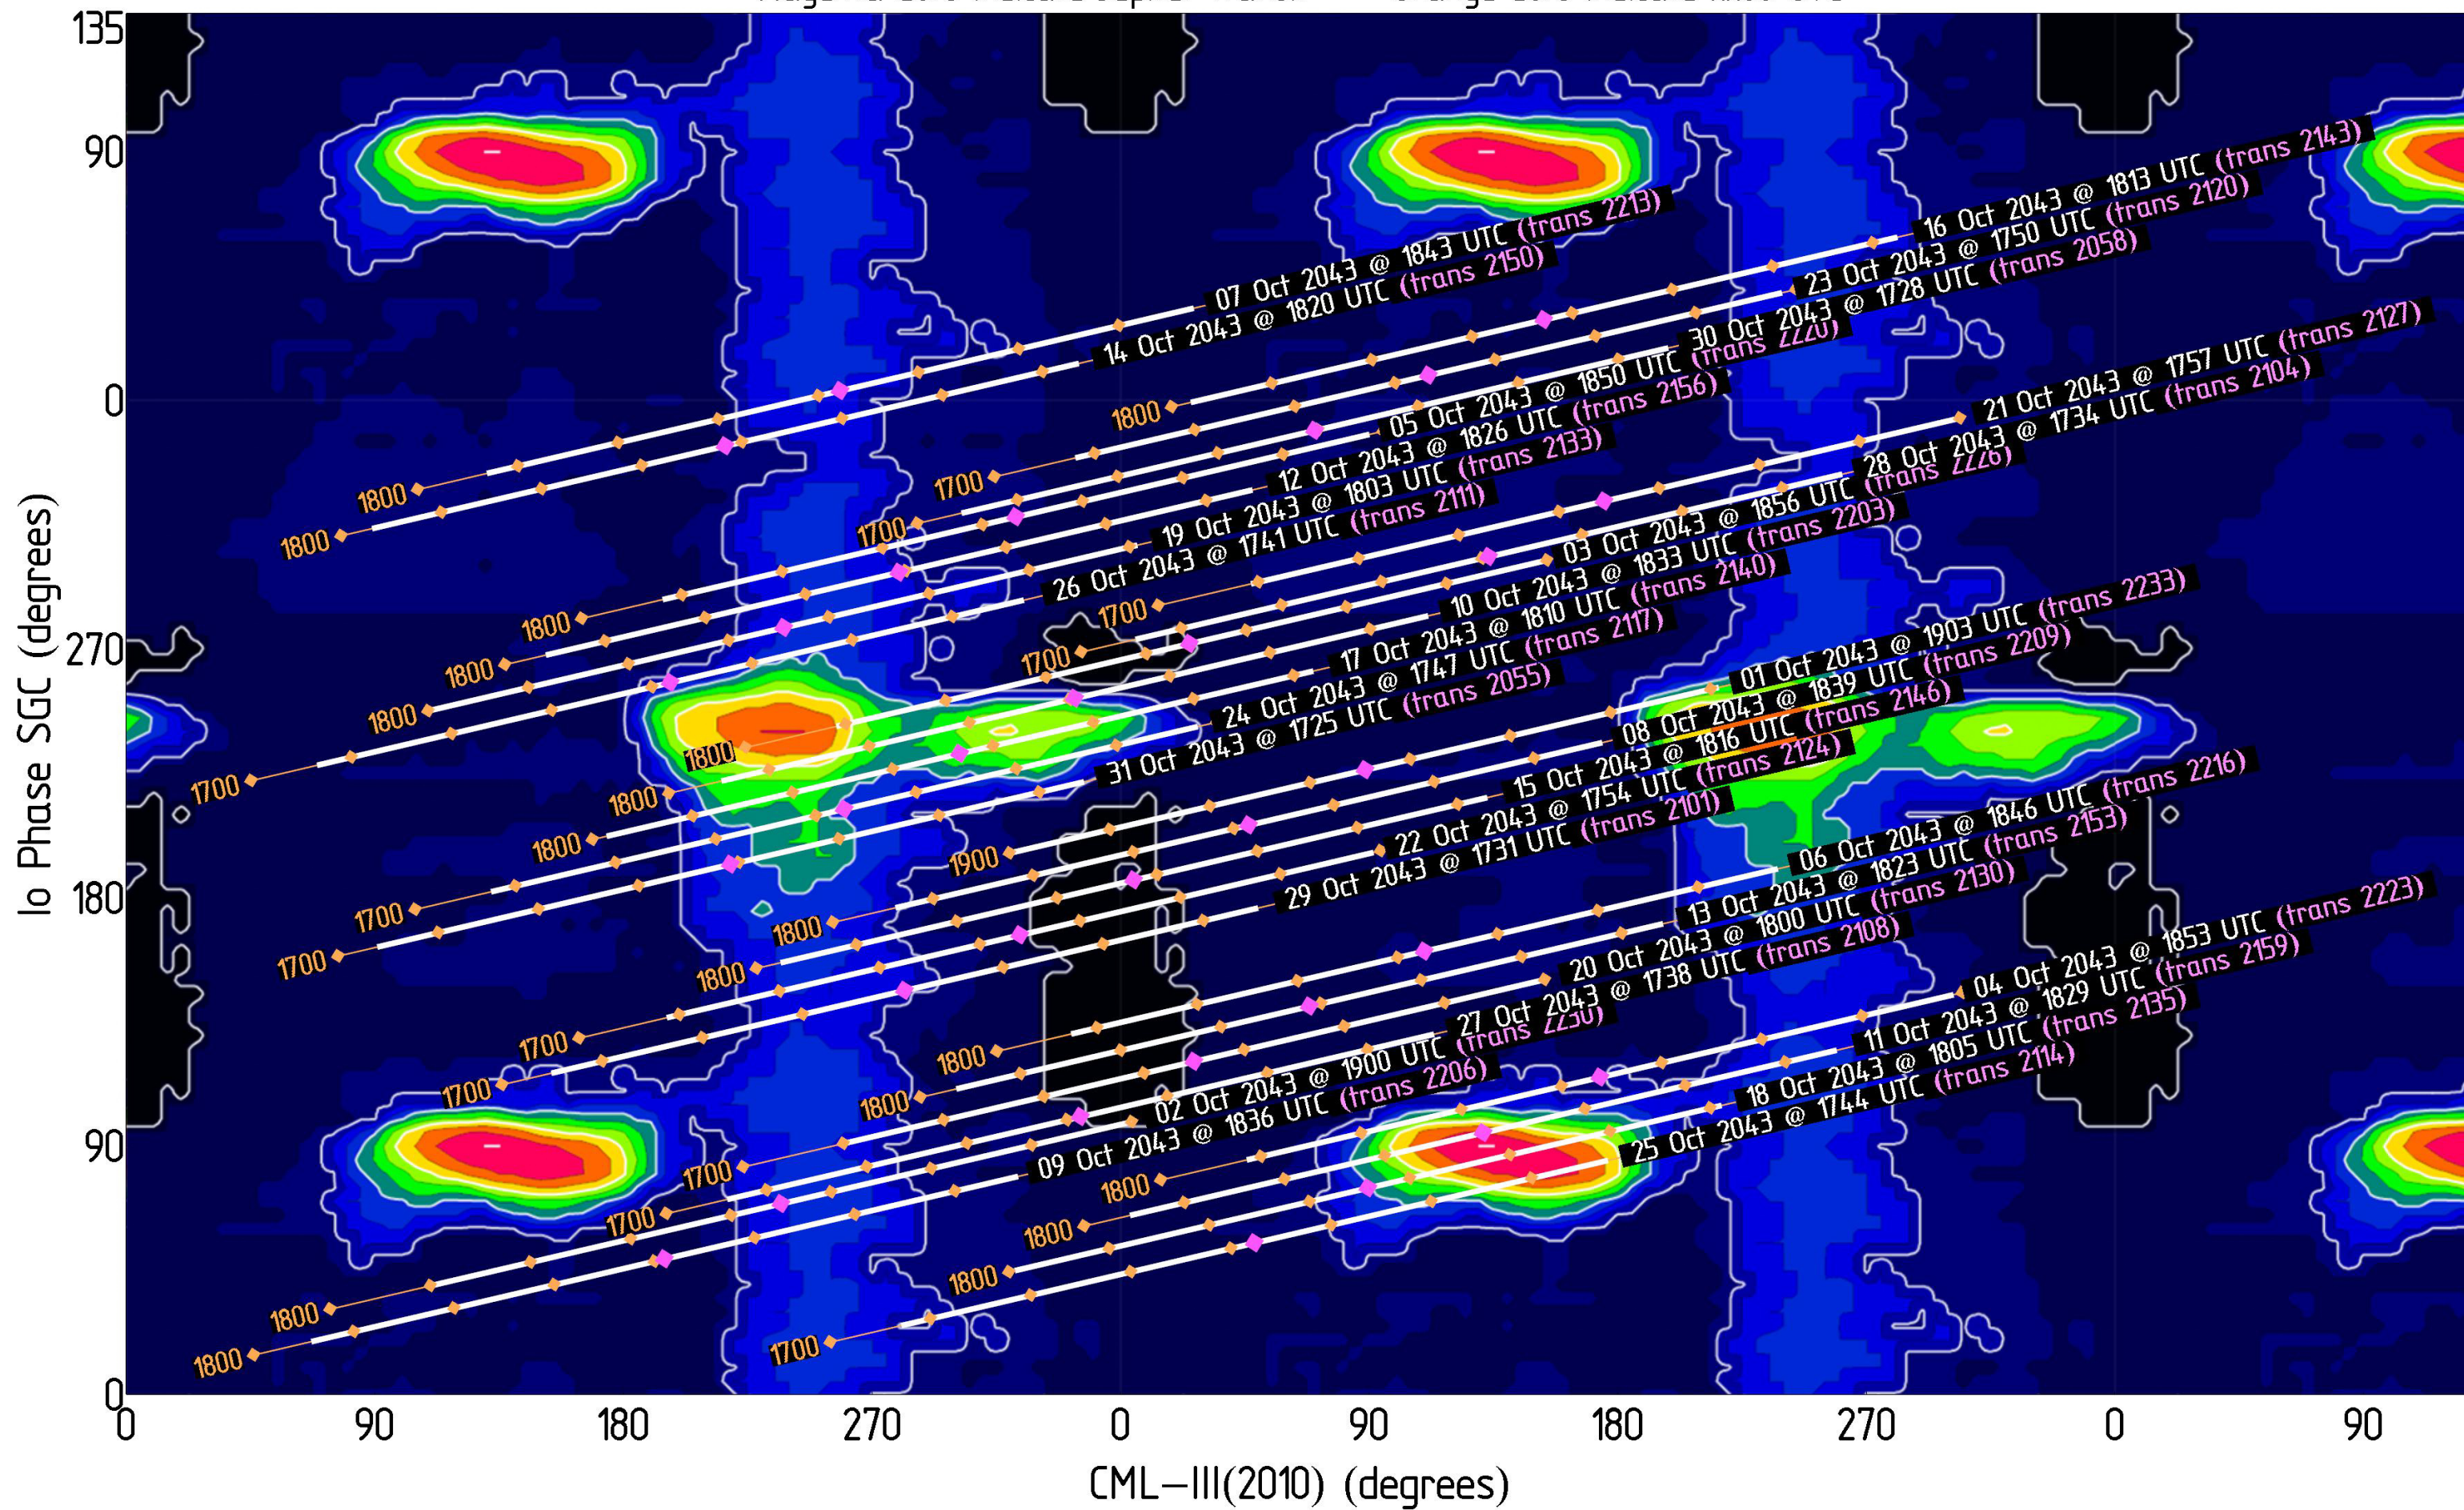

# Jupiter Availability Plot for September 2043

Ephemerides for AJ4CO Observatory, Florida, 29°50' N, 82°37' W

Tracks show  $\pm 3.5$  hours from Jupiter transit – Times & dates indicate the beginning of each track (i.e., 3.5 hours prior to Jupiter transit)

Magenta dots indicate Jupiter transit      Orange dots indicate xx00 UTC

# Jupiter Availability Plot for October 2043

Ephemerides for AJ4CO Observatory, Florida, 29°50' N, 82°37' W

Tracks show  $\pm 3.5$  hours from Jupiter transit – Times & dates indicate the beginning of each track (i.e., 3.5 hours prior to Jupiter transit)