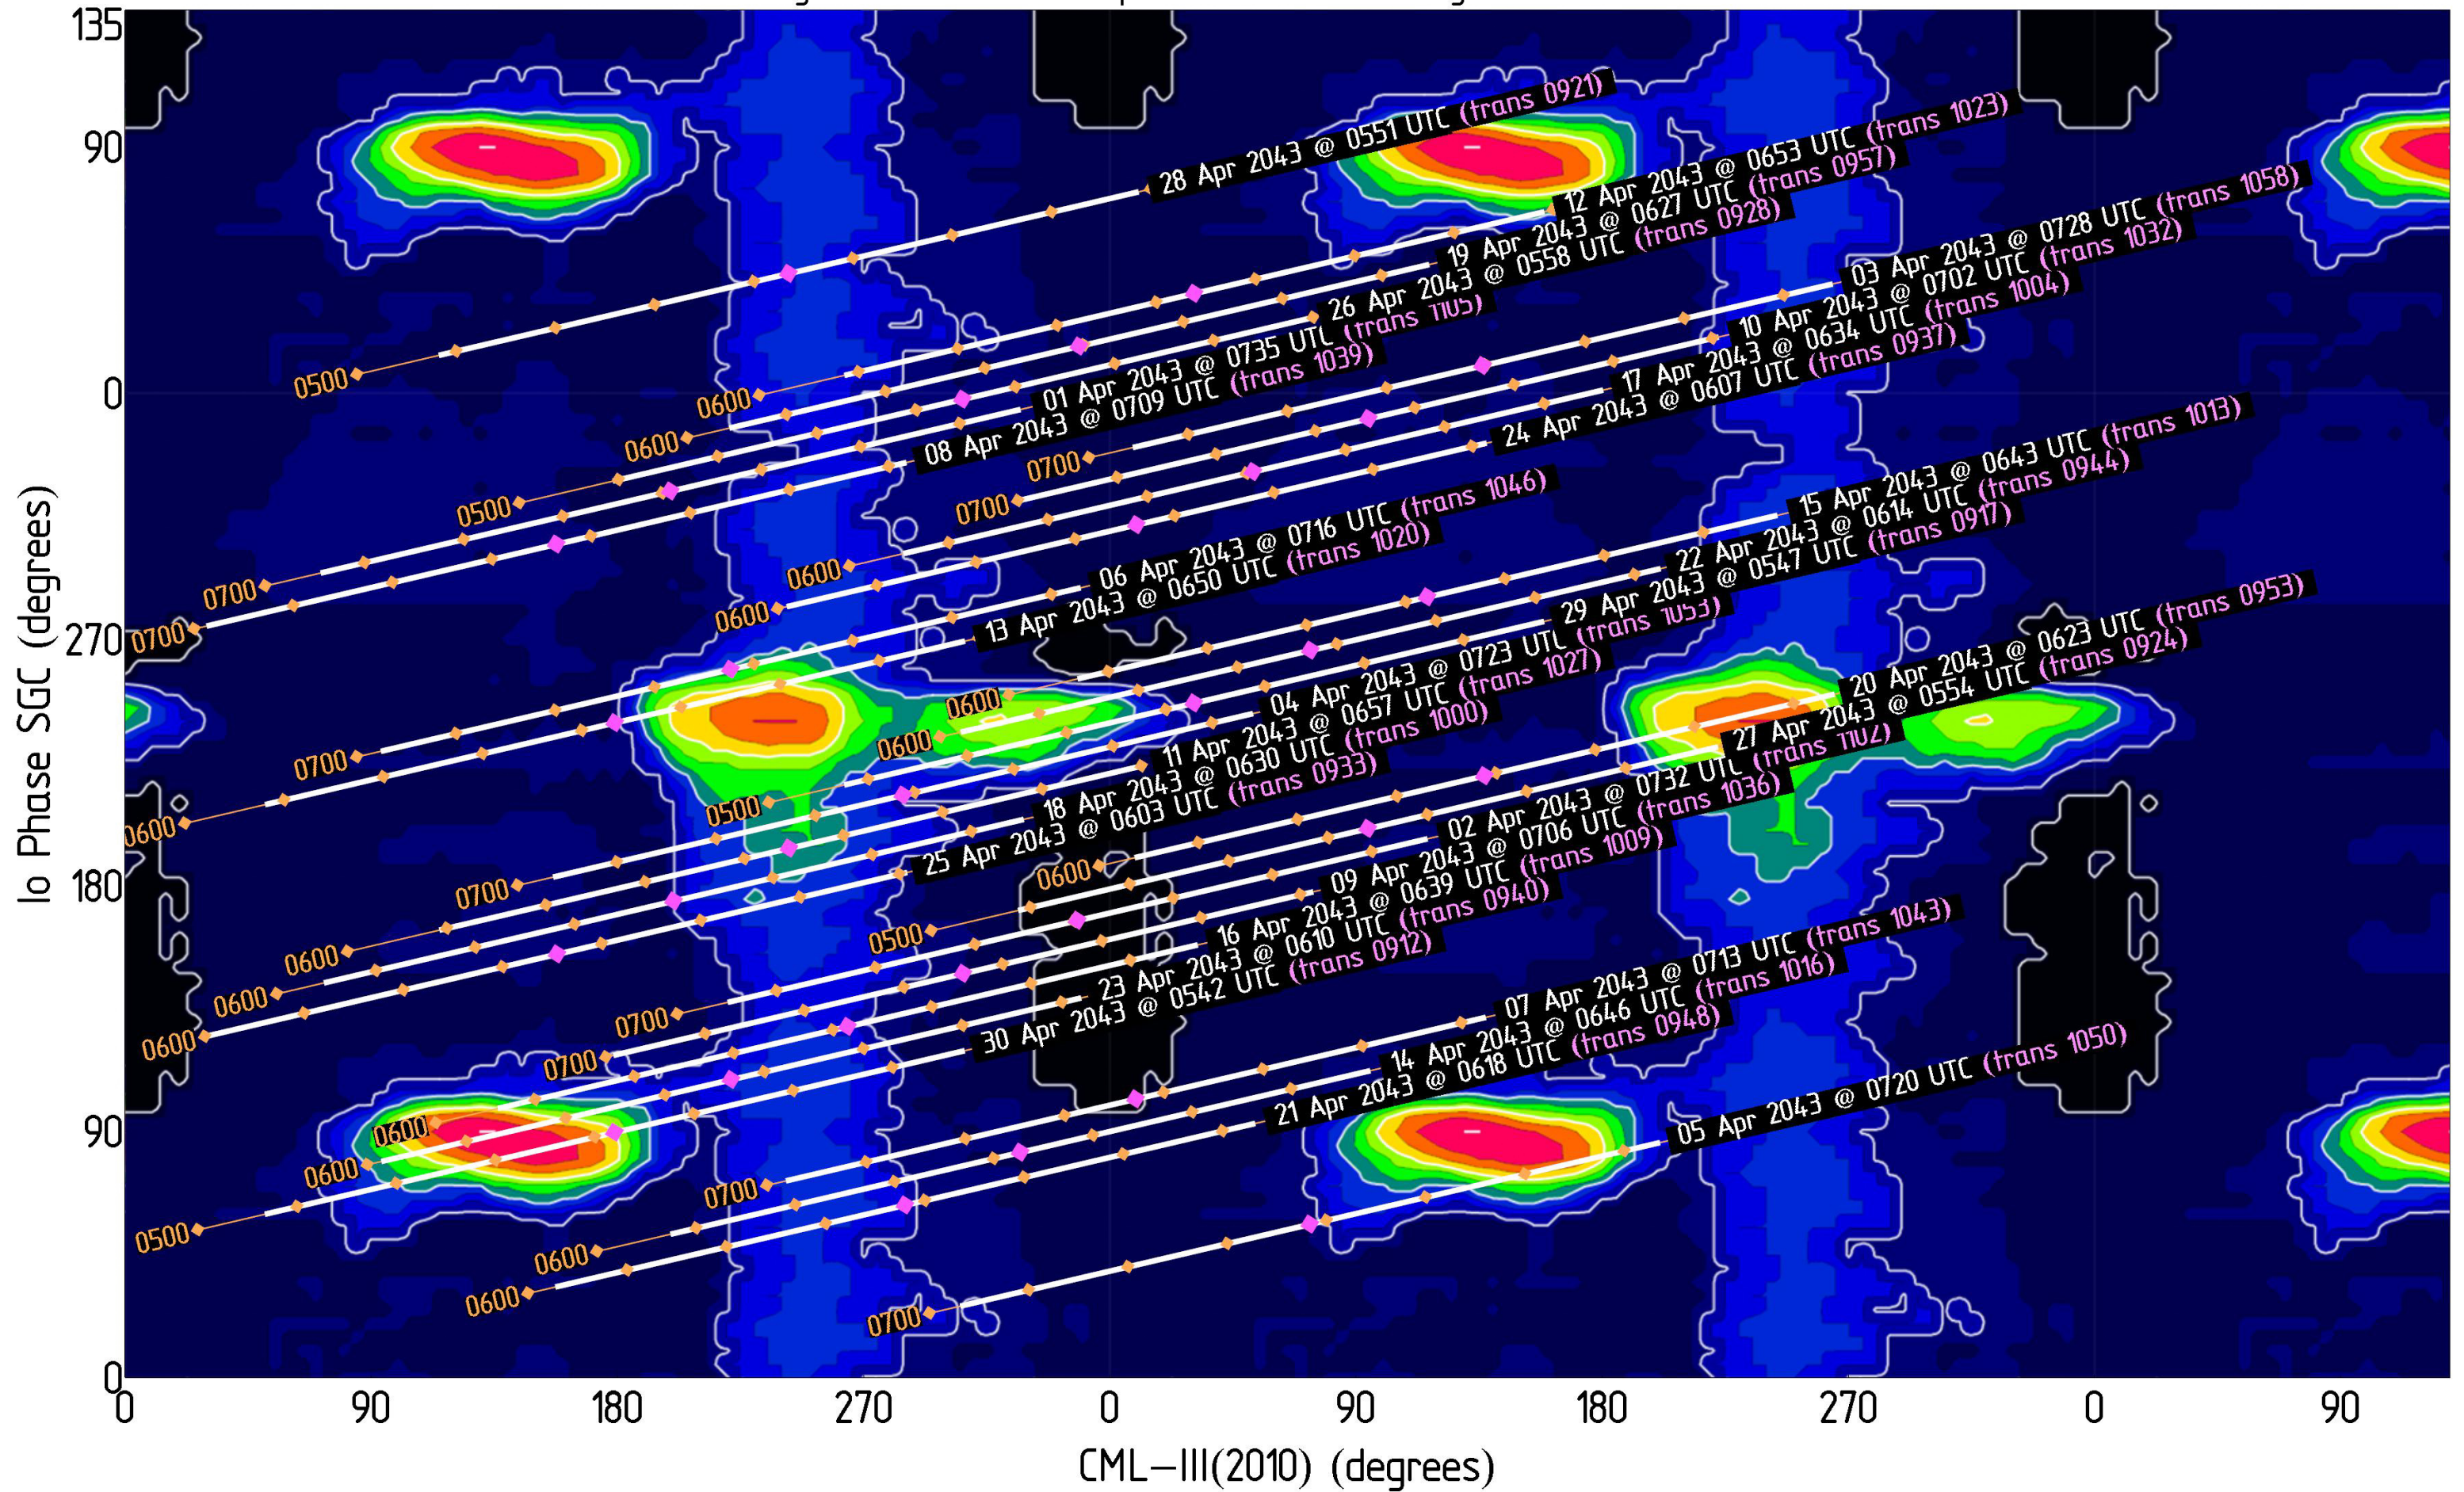

# Jupiter Availability Plot for March 2043

Ephemerides for AJ4CO Observatory, Florida, 29°50' N, 82°37' W

Tracks show  $\pm 3.5$  hours from Jupiter transit – Times & dates indicate the beginning of each track (i.e., 3.5 hours prior to Jupiter transit)

Magenta dots indicate Jupiter transit      Orange dots indicate xx00 UTC

# Jupiter Availability Plot for April 2043

Ephemerides for AJ4CO Observatory, Florida, 29°50' N, 82°37' W

Tracks show  $\pm 3.5$  hours from Jupiter transit – Times & dates indicate the beginning of each track (i.e., 3.5 hours prior to Jupiter transit)