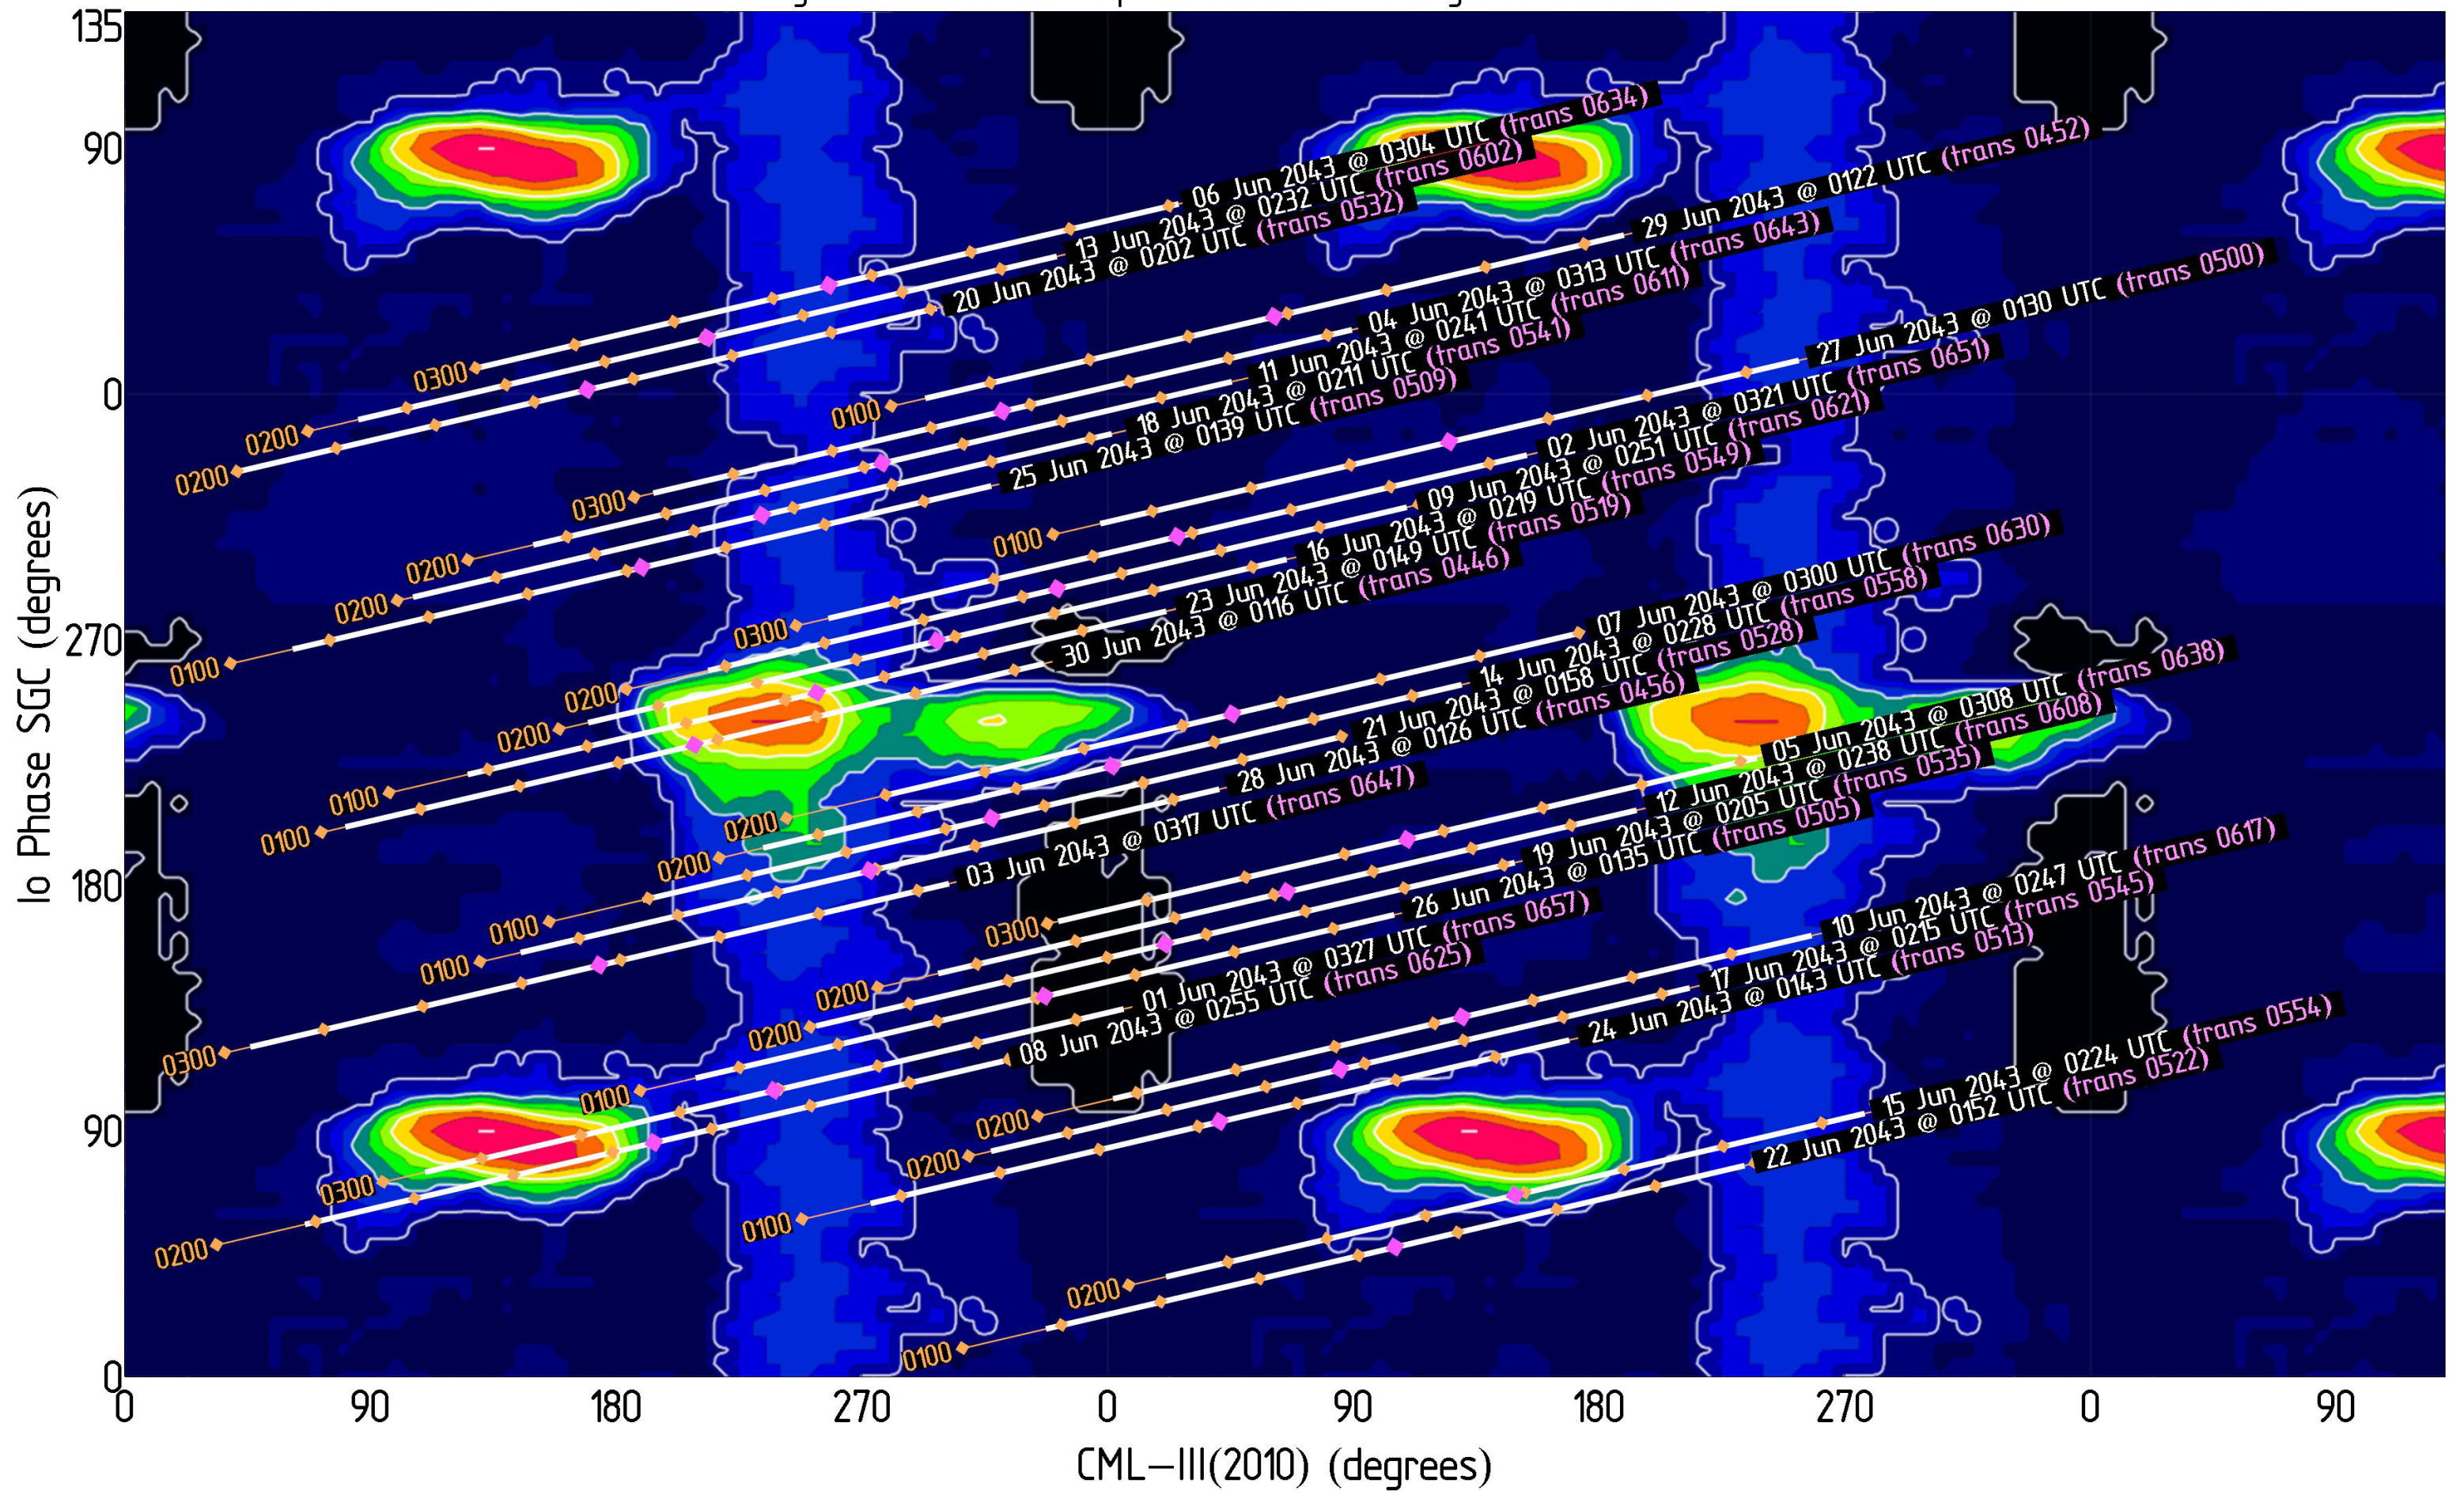

Magenta dots indicate Jupiter transit      Orange dots indicate xx00 UTC

# Jupiter Availability Plot for May 2043

Ephemerides for AJ4CO Observatory, Florida, 29°50' N, 82°37' W

Tracks show  $\pm 3.5$  hours from Jupiter transit – Times & dates indicate the beginning of each track (i.e., 3.5 hours prior to Jupiter transit)  
Magenta dots indicate Jupiter transit      Orange dots indicate xx00 UTC

# Jupiter Availability Plot for June 2043

Ephemerides for AJ4CO Observatory, Florida, 29°50' N, 82°37' W

Tracks show  $\pm 3.5$  hours from Jupiter transit – Times & dates indicate the beginning of each track (i.e., 3.5 hours prior to Jupiter transit)