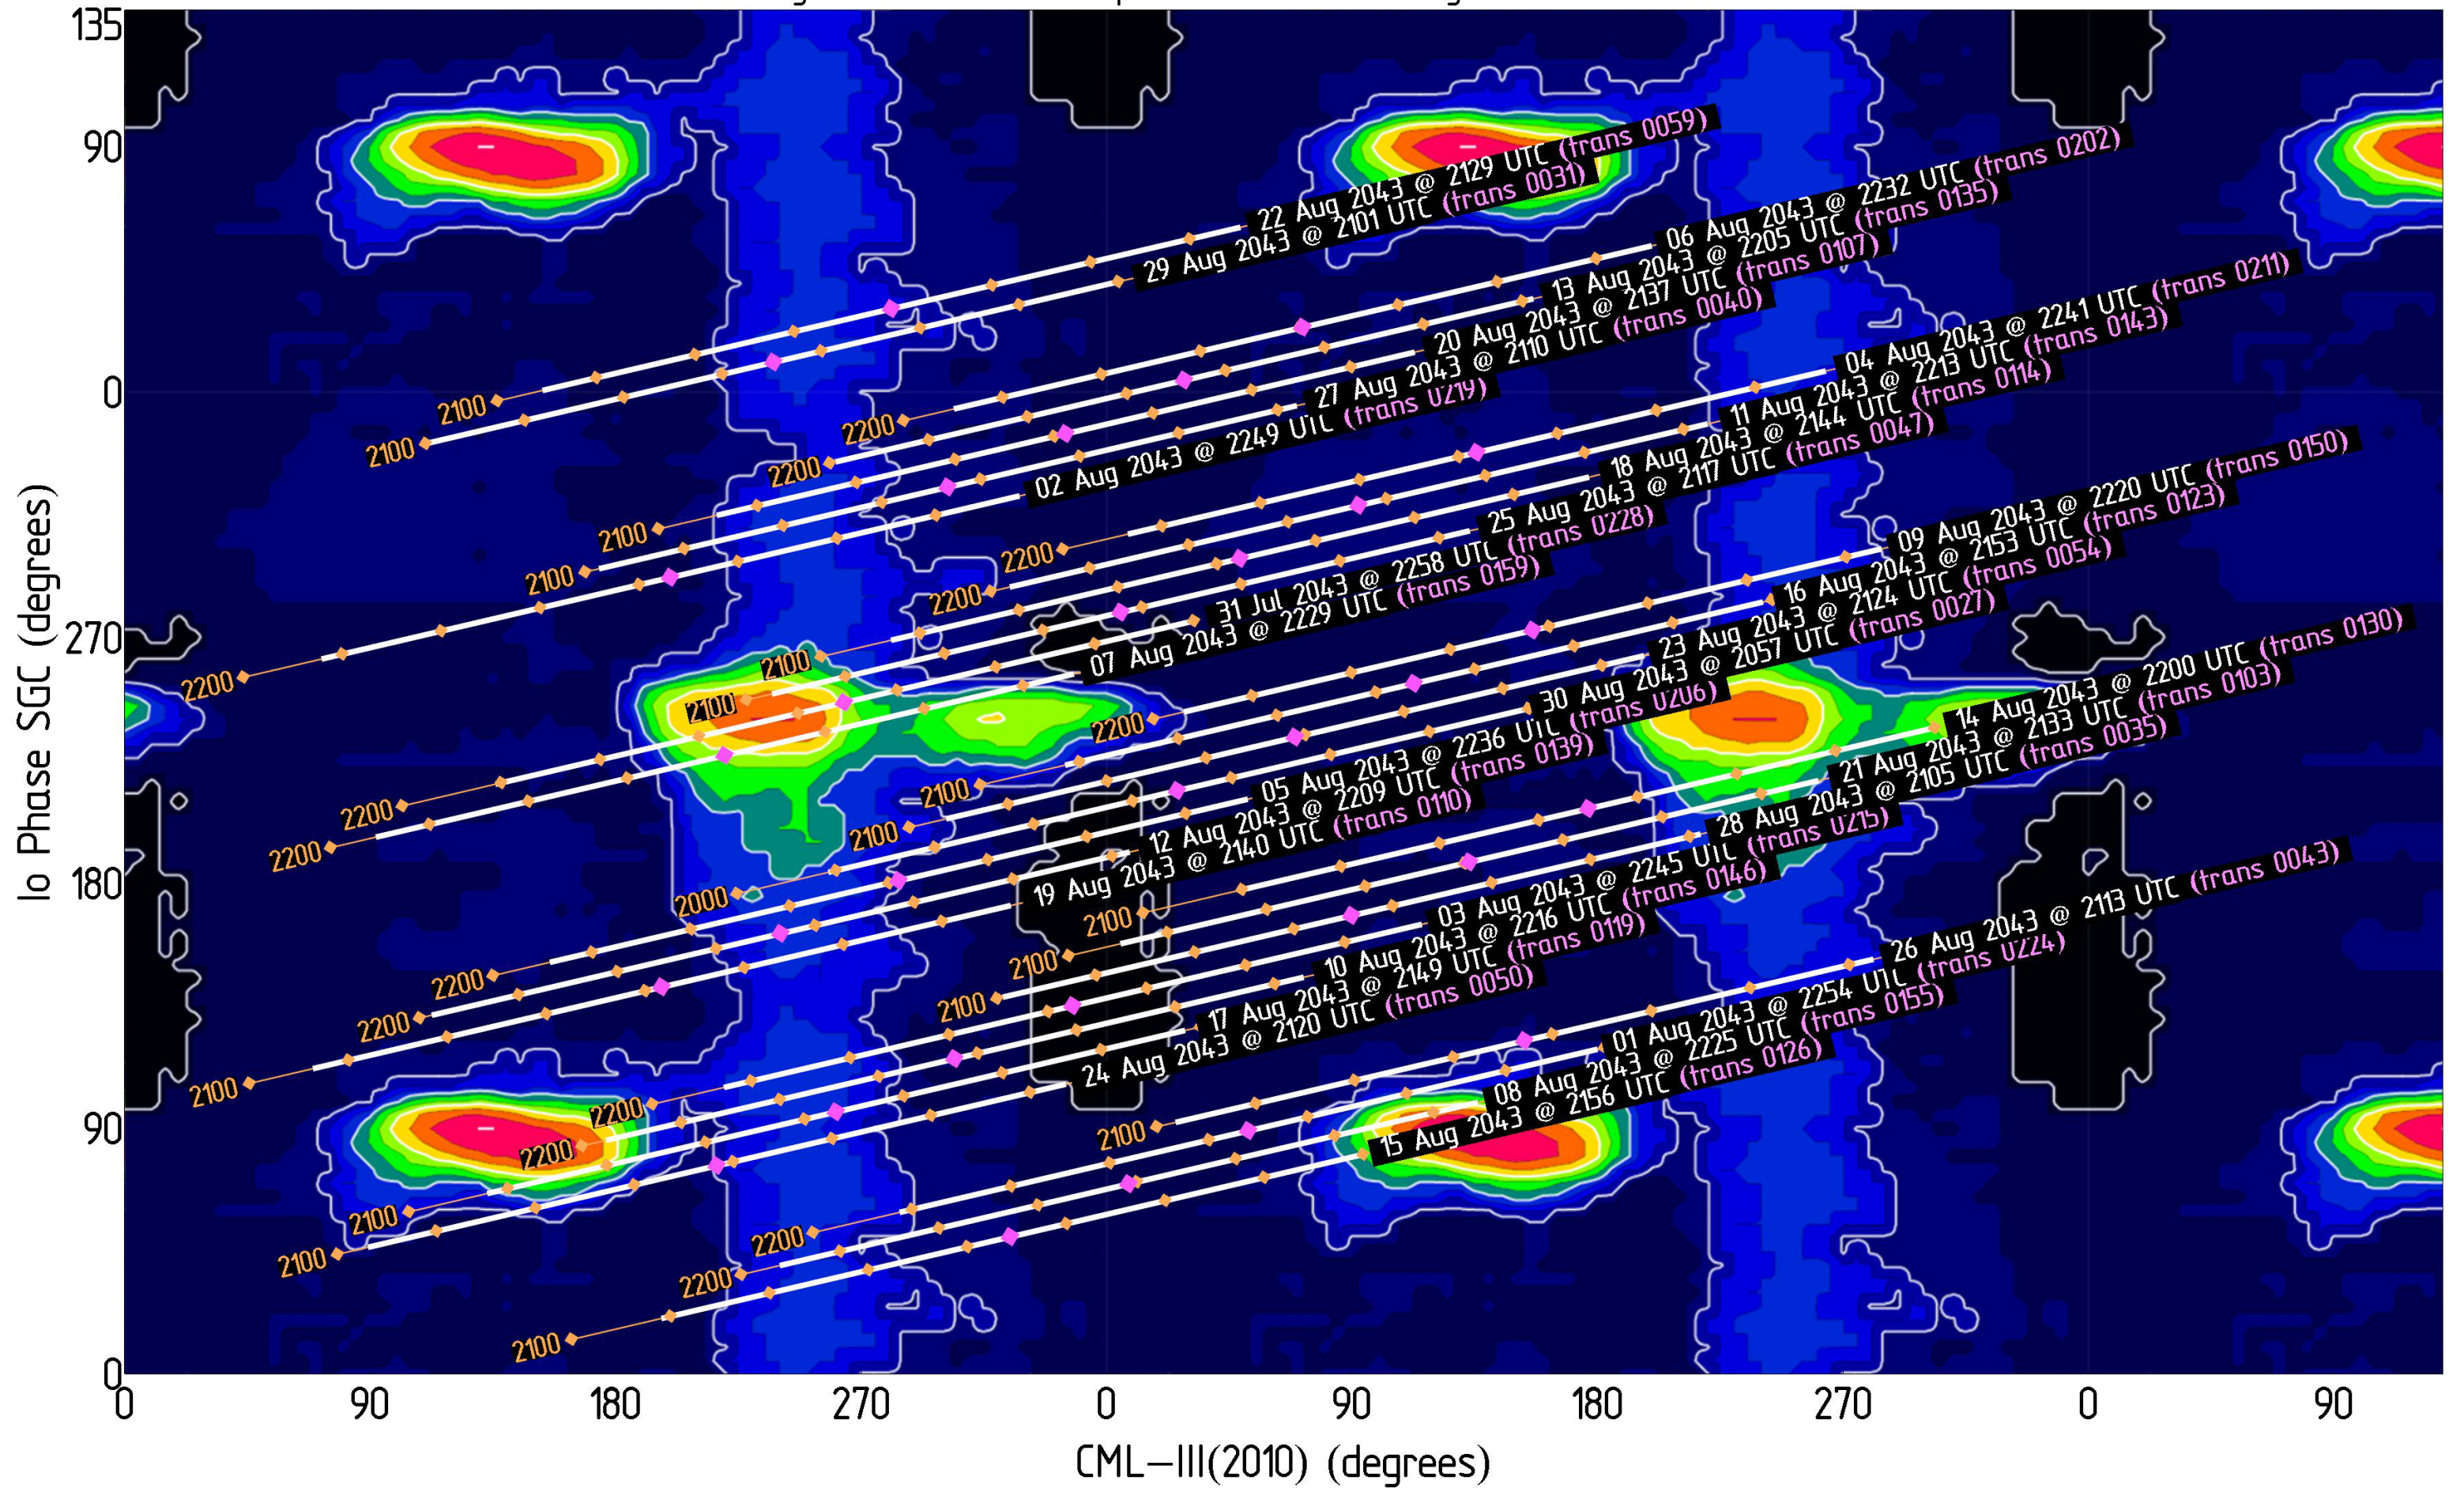

Magenta dots indicate Jupiter transit      Orange dots indicate xx00 UTC

# Jupiter Availability Plot for July 2043

Ephemerides for AJ4CO Observatory, Florida, 29°50' N, 82°37' W

Tracks show  $\pm 3.5$  hours from Jupiter transit – Times & dates indicate the beginning of each track (i.e., 3.5 hours prior to Jupiter transit)  
Magenta dots indicate Jupiter transit      Orange dots indicate xx00 UTC

# Jupiter Availability Plot for August 2043

Ephemerides for AJ4CO Observatory, Florida, 29°50' N, 82°37' W

Tracks show  $\pm 3.5$  hours from Jupiter transit – Times & dates indicate the beginning of each track (i.e., 3.5 hours prior to Jupiter transit)  
Magenta dots indicate Jupiter transit      Orange dots indicate xx00 UTC

# Jupiter Availability Plot for September 2043

Ephemerides for AJ4CO Observatory, Florida, 29°50' N, 82°37' W

Tracks show  $\pm 3.5$  hours from Jupiter transit – Times & dates indicate the beginning of each track (i.e., 3.5 hours prior to Jupiter transit)