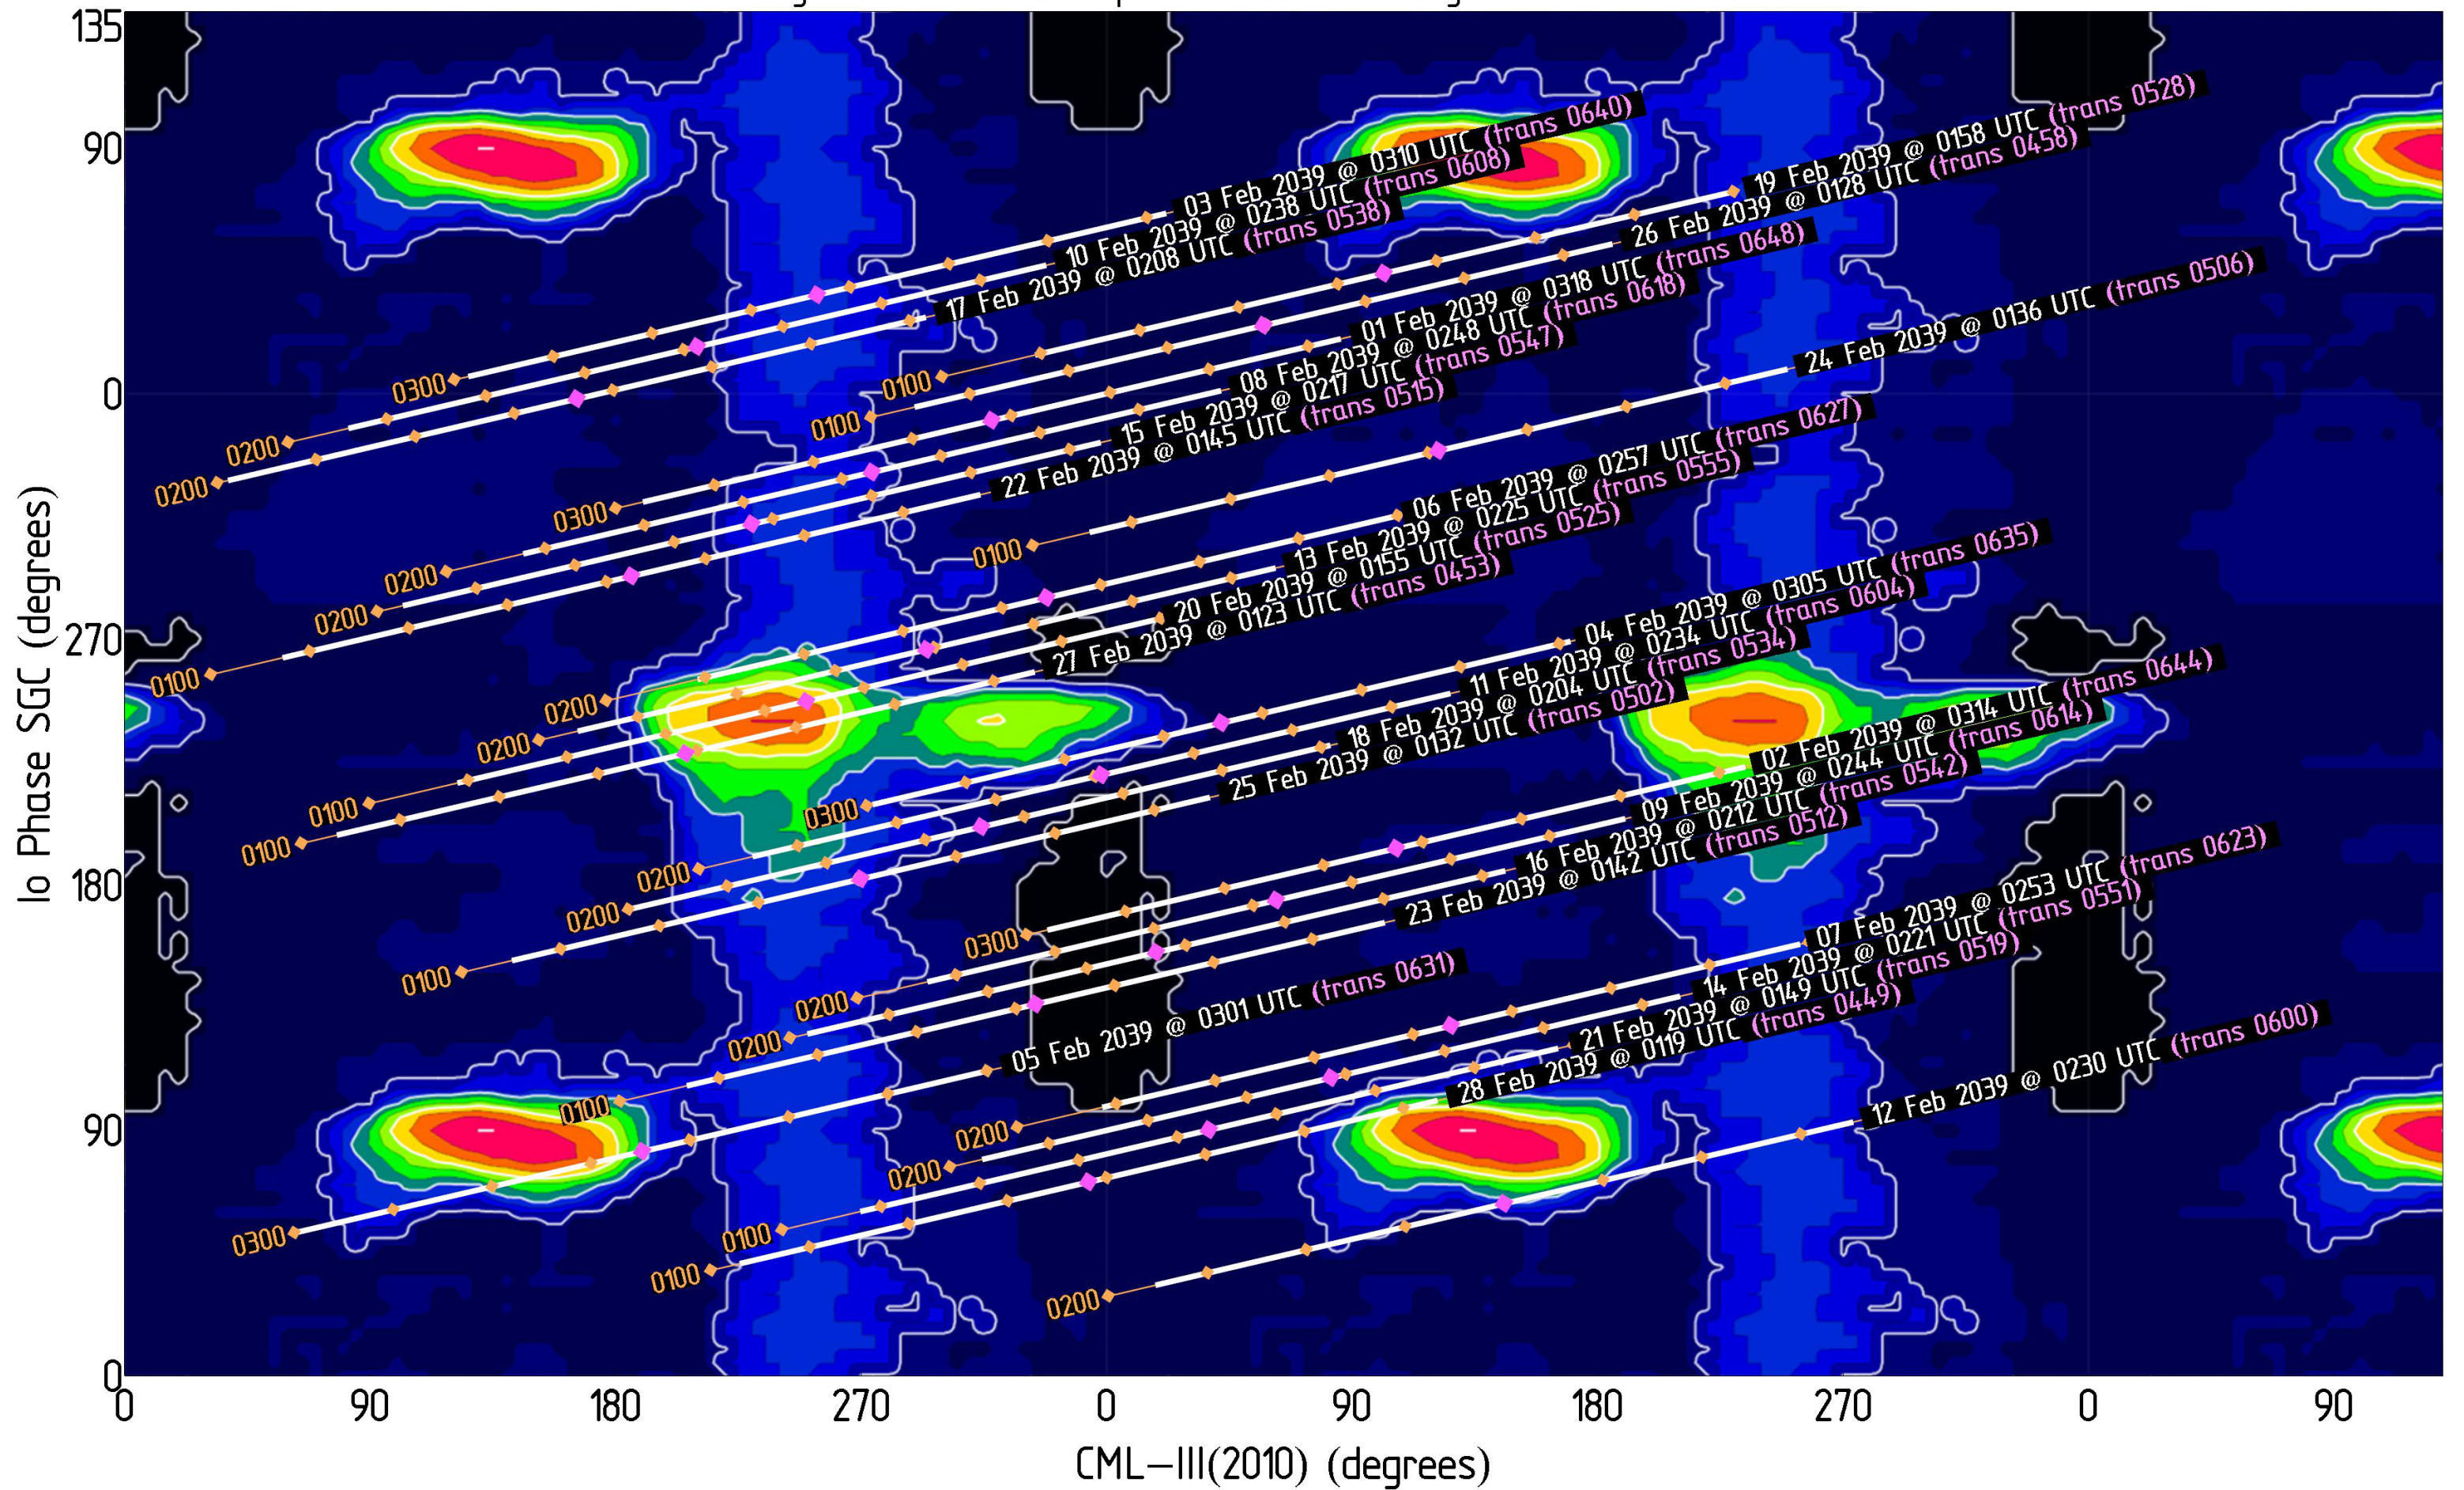

# Jupiter Availability Plot for January 2039

Ephemerides for AJ4CO Observatory, Florida, 29°50' N, 82°37' W

Tracks show  $\pm 3.5$  hours from Jupiter transit – Times & dates indicate the beginning of each track (i.e., 3.5 hours prior to Jupiter transit)

Magenta dots indicate Jupiter transit      Orange dots indicate xx00 UTC

# Jupiter Availability Plot for February 2039

Ephemerides for AJ4CO Observatory, Florida, 29°50' N, 82°37' W

Tracks show  $\pm 3.5$  hours from Jupiter transit – Times & dates indicate the beginning of each track (i.e., 3.5 hours prior to Jupiter transit)  
Magenta dots indicate Jupiter transit      Orange dots indicate xx00 UTC

# Jupiter Availability Plot for March 2039

Ephemerides for AJ4CO Observatory, Florida, 29°50' N, 82°37' W

Tracks show  $\pm 3.5$  hours from Jupiter transit – Times & dates indicate the beginning of each track (i.e., 3.5 hours prior to Jupiter transit)