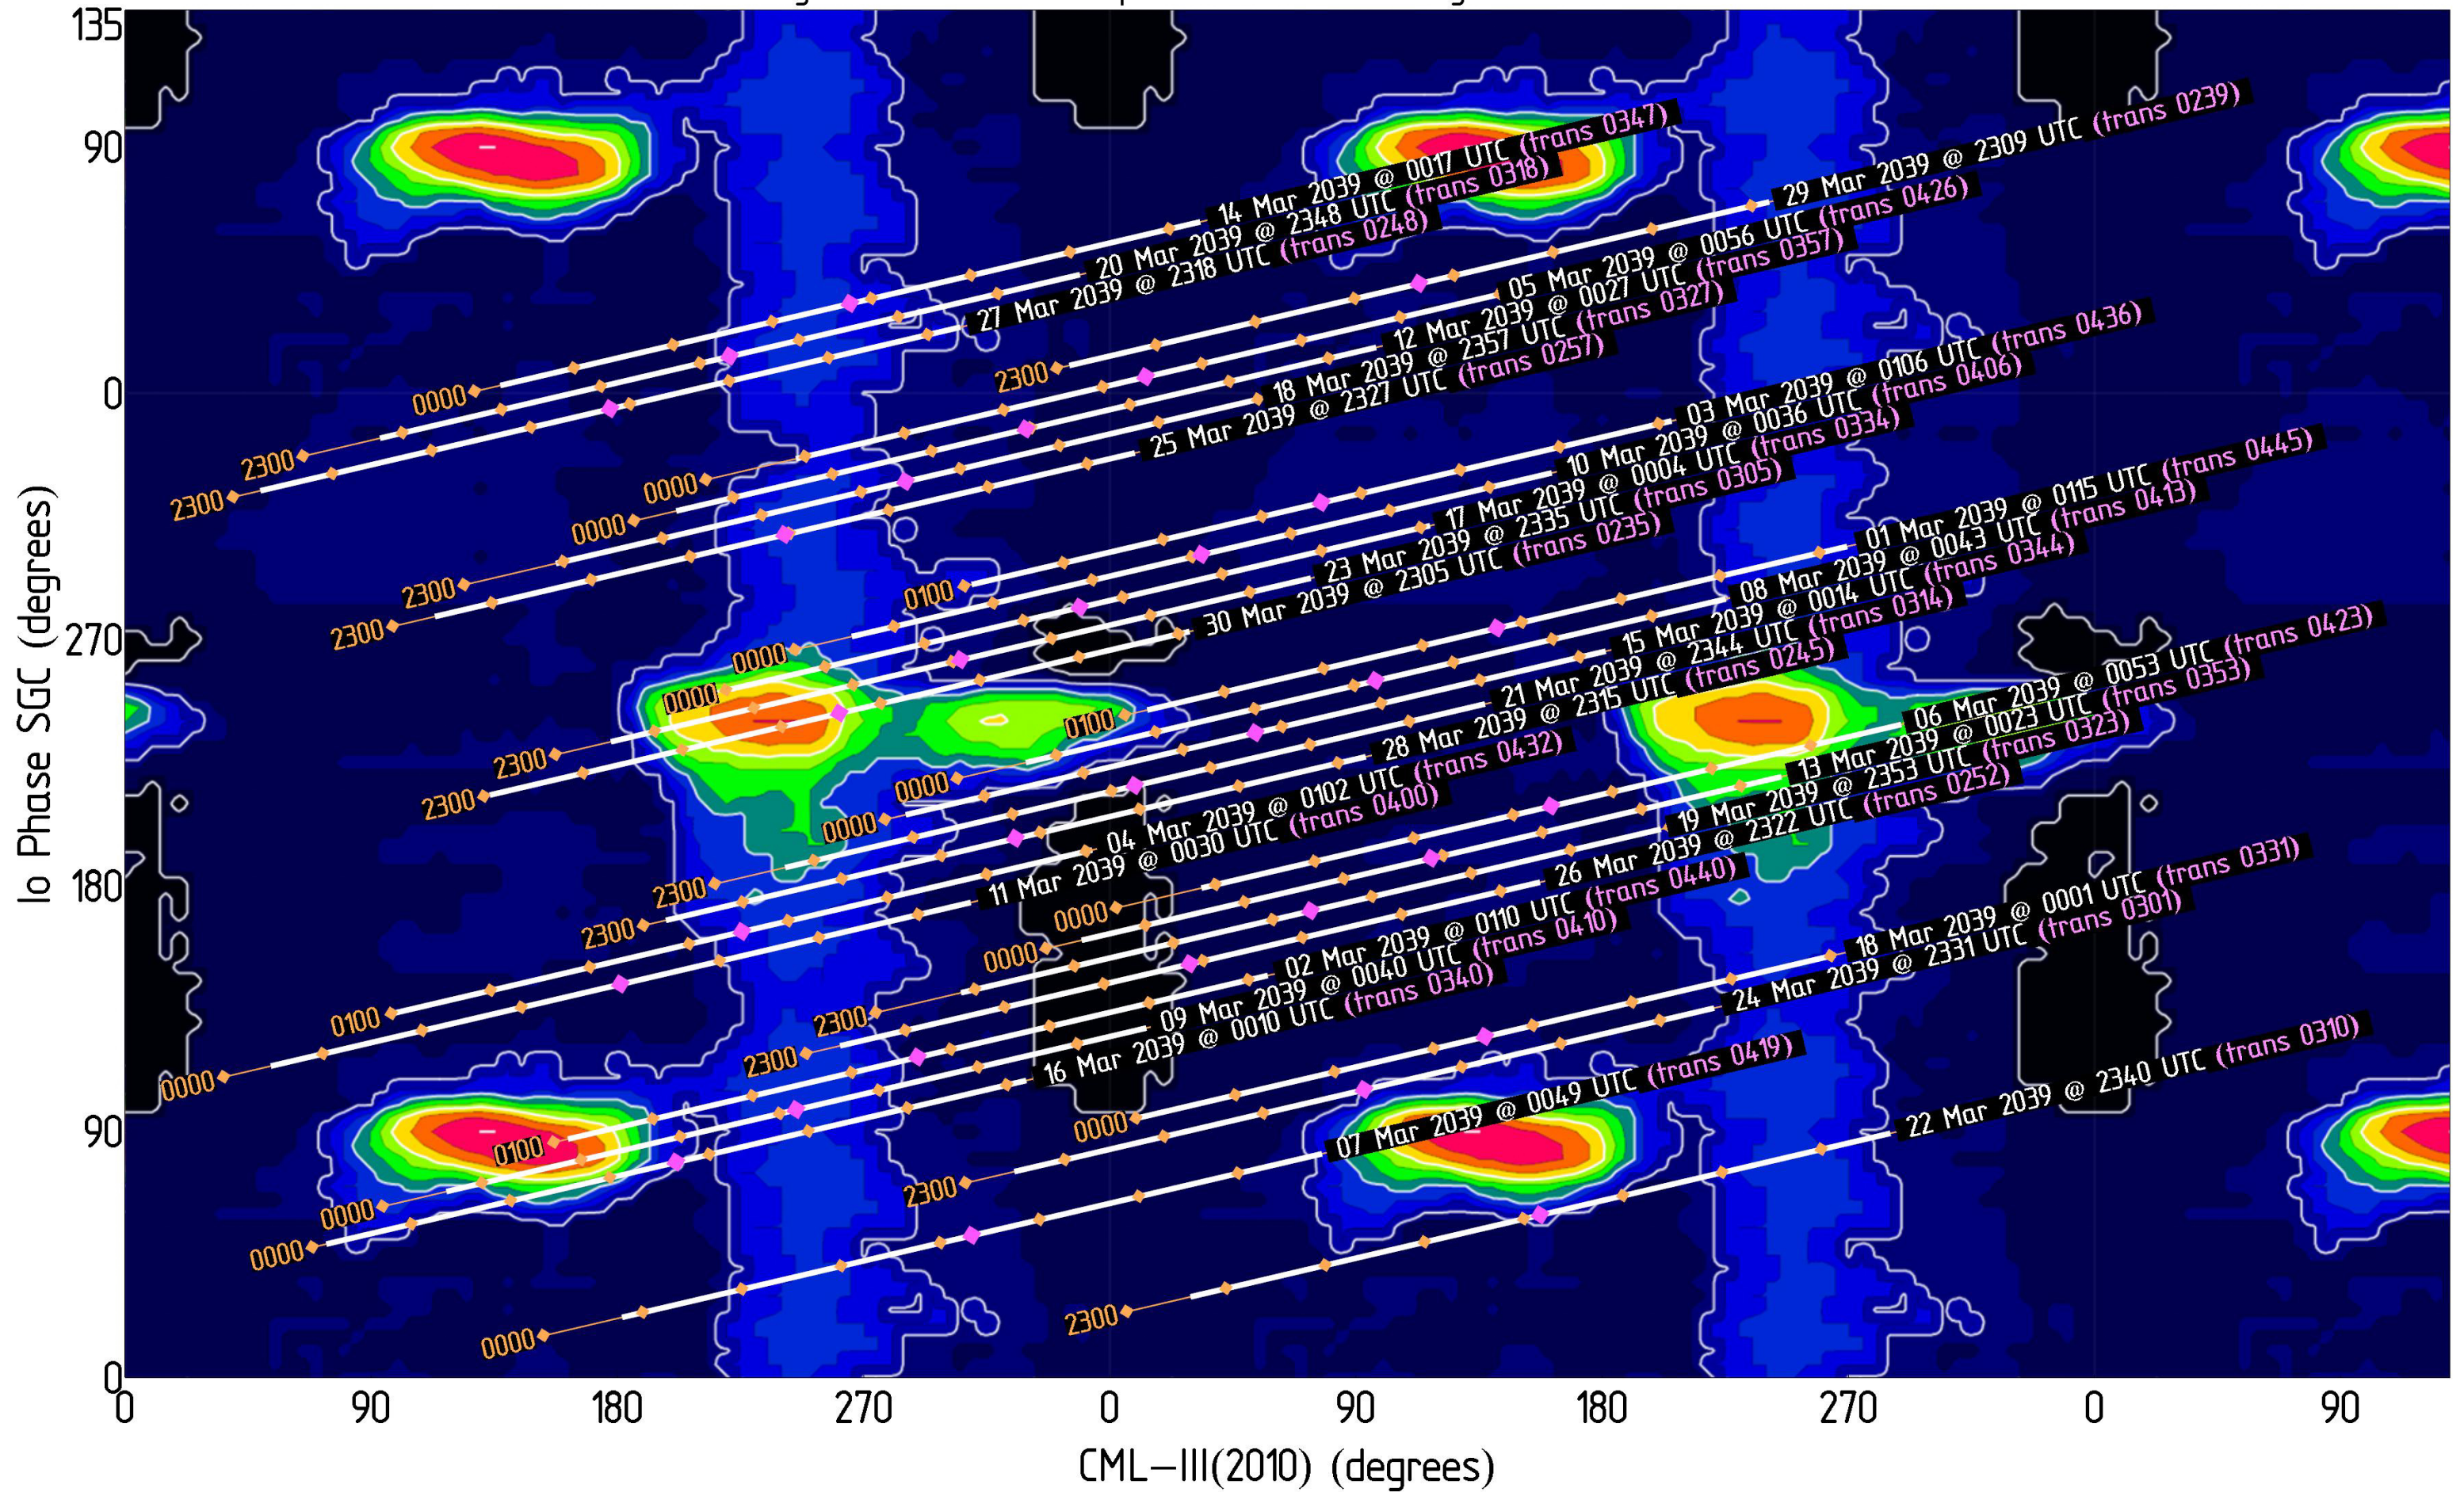

Magenta dots indicate Jupiter transit      Orange dots indicate xx00 UTC

# Jupiter Availability Plot for February 2039

Ephemerides for AJ4CO Observatory, Florida, 29°50' N, 82°37' W

Tracks show  $\pm 3.5$  hours from Jupiter transit – Times & dates indicate the beginning of each track (i.e., 3.5 hours prior to Jupiter transit)  
Magenta dots indicate Jupiter transit      Orange dots indicate xx00 UTC

# Jupiter Availability Plot for March 2039

Ephemerides for AJ4CO Observatory, Florida, 29°50' N, 82°37' W

Tracks show  $\pm 3.5$  hours from Jupiter transit – Times & dates indicate the beginning of each track (i.e., 3.5 hours prior to Jupiter transit)