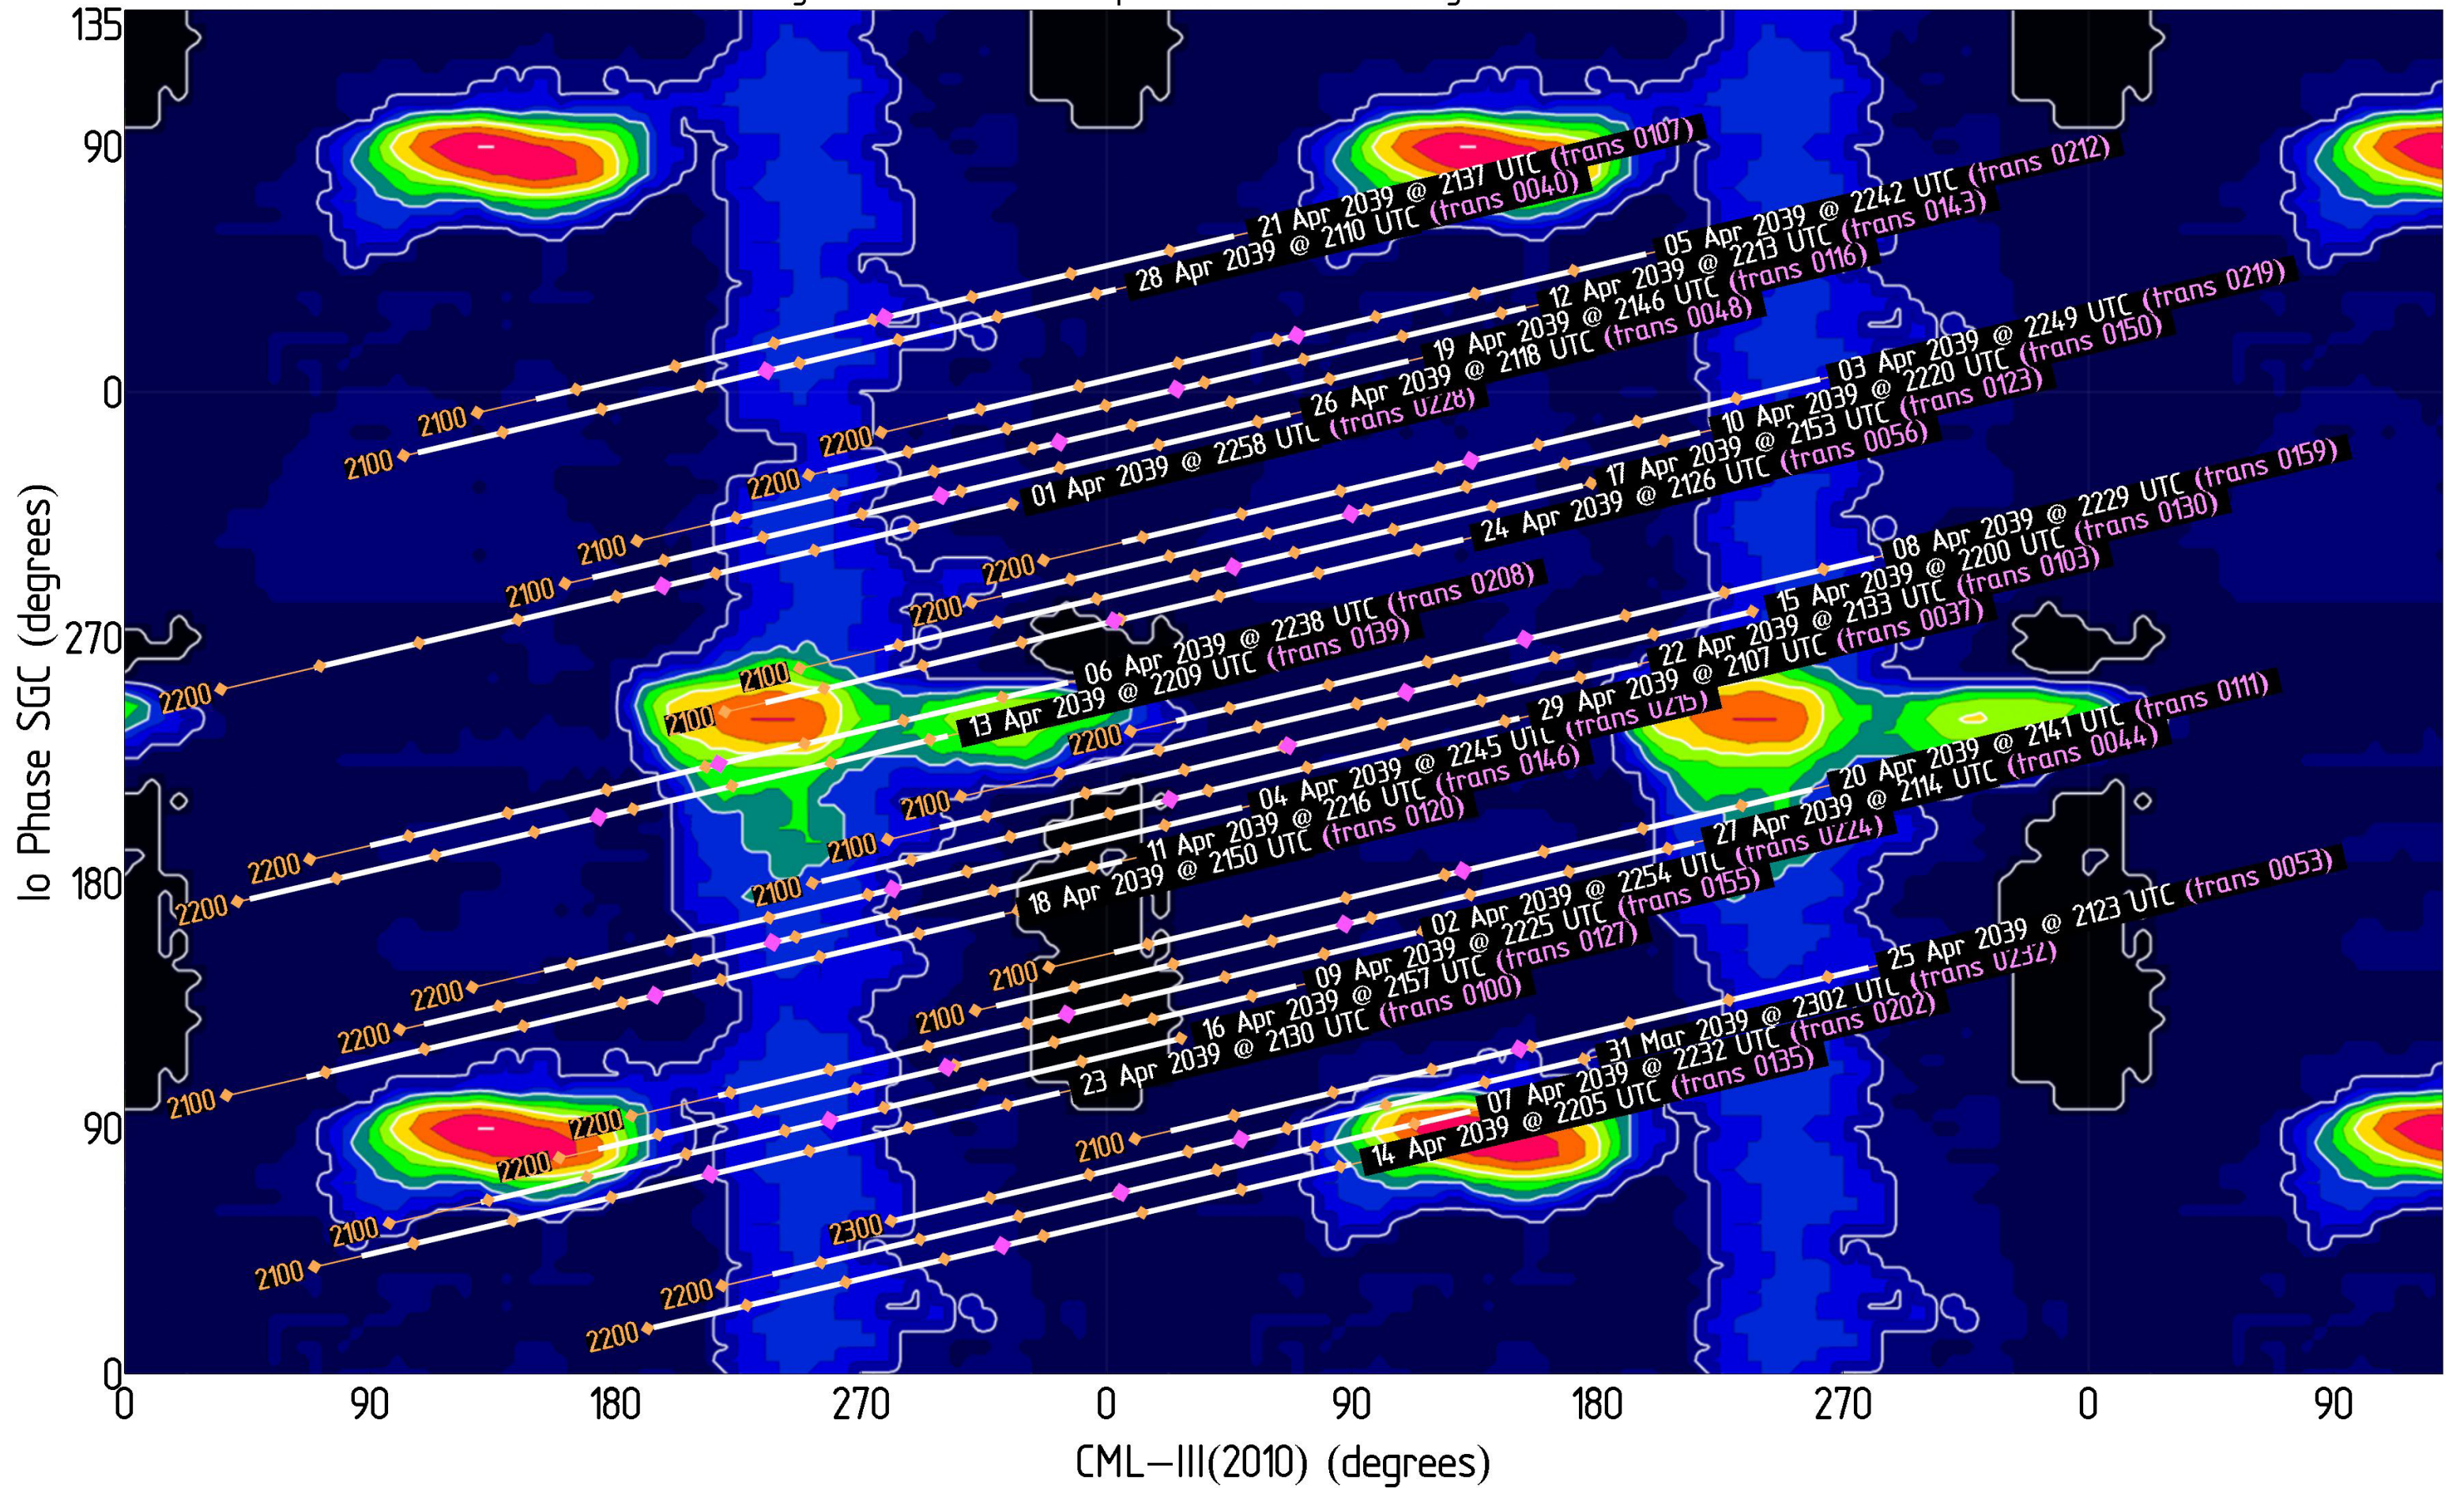

# Jupiter Availability Plot for February 2039

Ephemerides for AJ4CO Observatory, Florida, 29°50' N, 82°37' W

Tracks show  $\pm 3.5$  hours from Jupiter transit – Times & dates indicate the beginning of each track (i.e., 3.5 hours prior to Jupiter transit)  
Magenta dots indicate Jupiter transit      Orange dots indicate xx00 UTC

# Jupiter Availability Plot for March 2039

Ephemerides for AJ4CO Observatory, Florida, 29°50' N, 82°37' W

Tracks show  $\pm 3.5$  hours from Jupiter transit – Times & dates indicate the beginning of each track (i.e., 3.5 hours prior to Jupiter transit)

Magenta dots indicate Jupiter transit      Orange dots indicate xx00 UTC

# Jupiter Availability Plot for April 2039

Ephemerides for AJ4CO Observatory, Florida, 29°50' N, 82°37' W

Tracks show  $\pm 3.5$  hours from Jupiter transit – Times & dates indicate the beginning of each track (i.e., 3.5 hours prior to Jupiter transit)  
Magenta dots indicate Jupiter transit      Orange dots indicate xx00 UTC