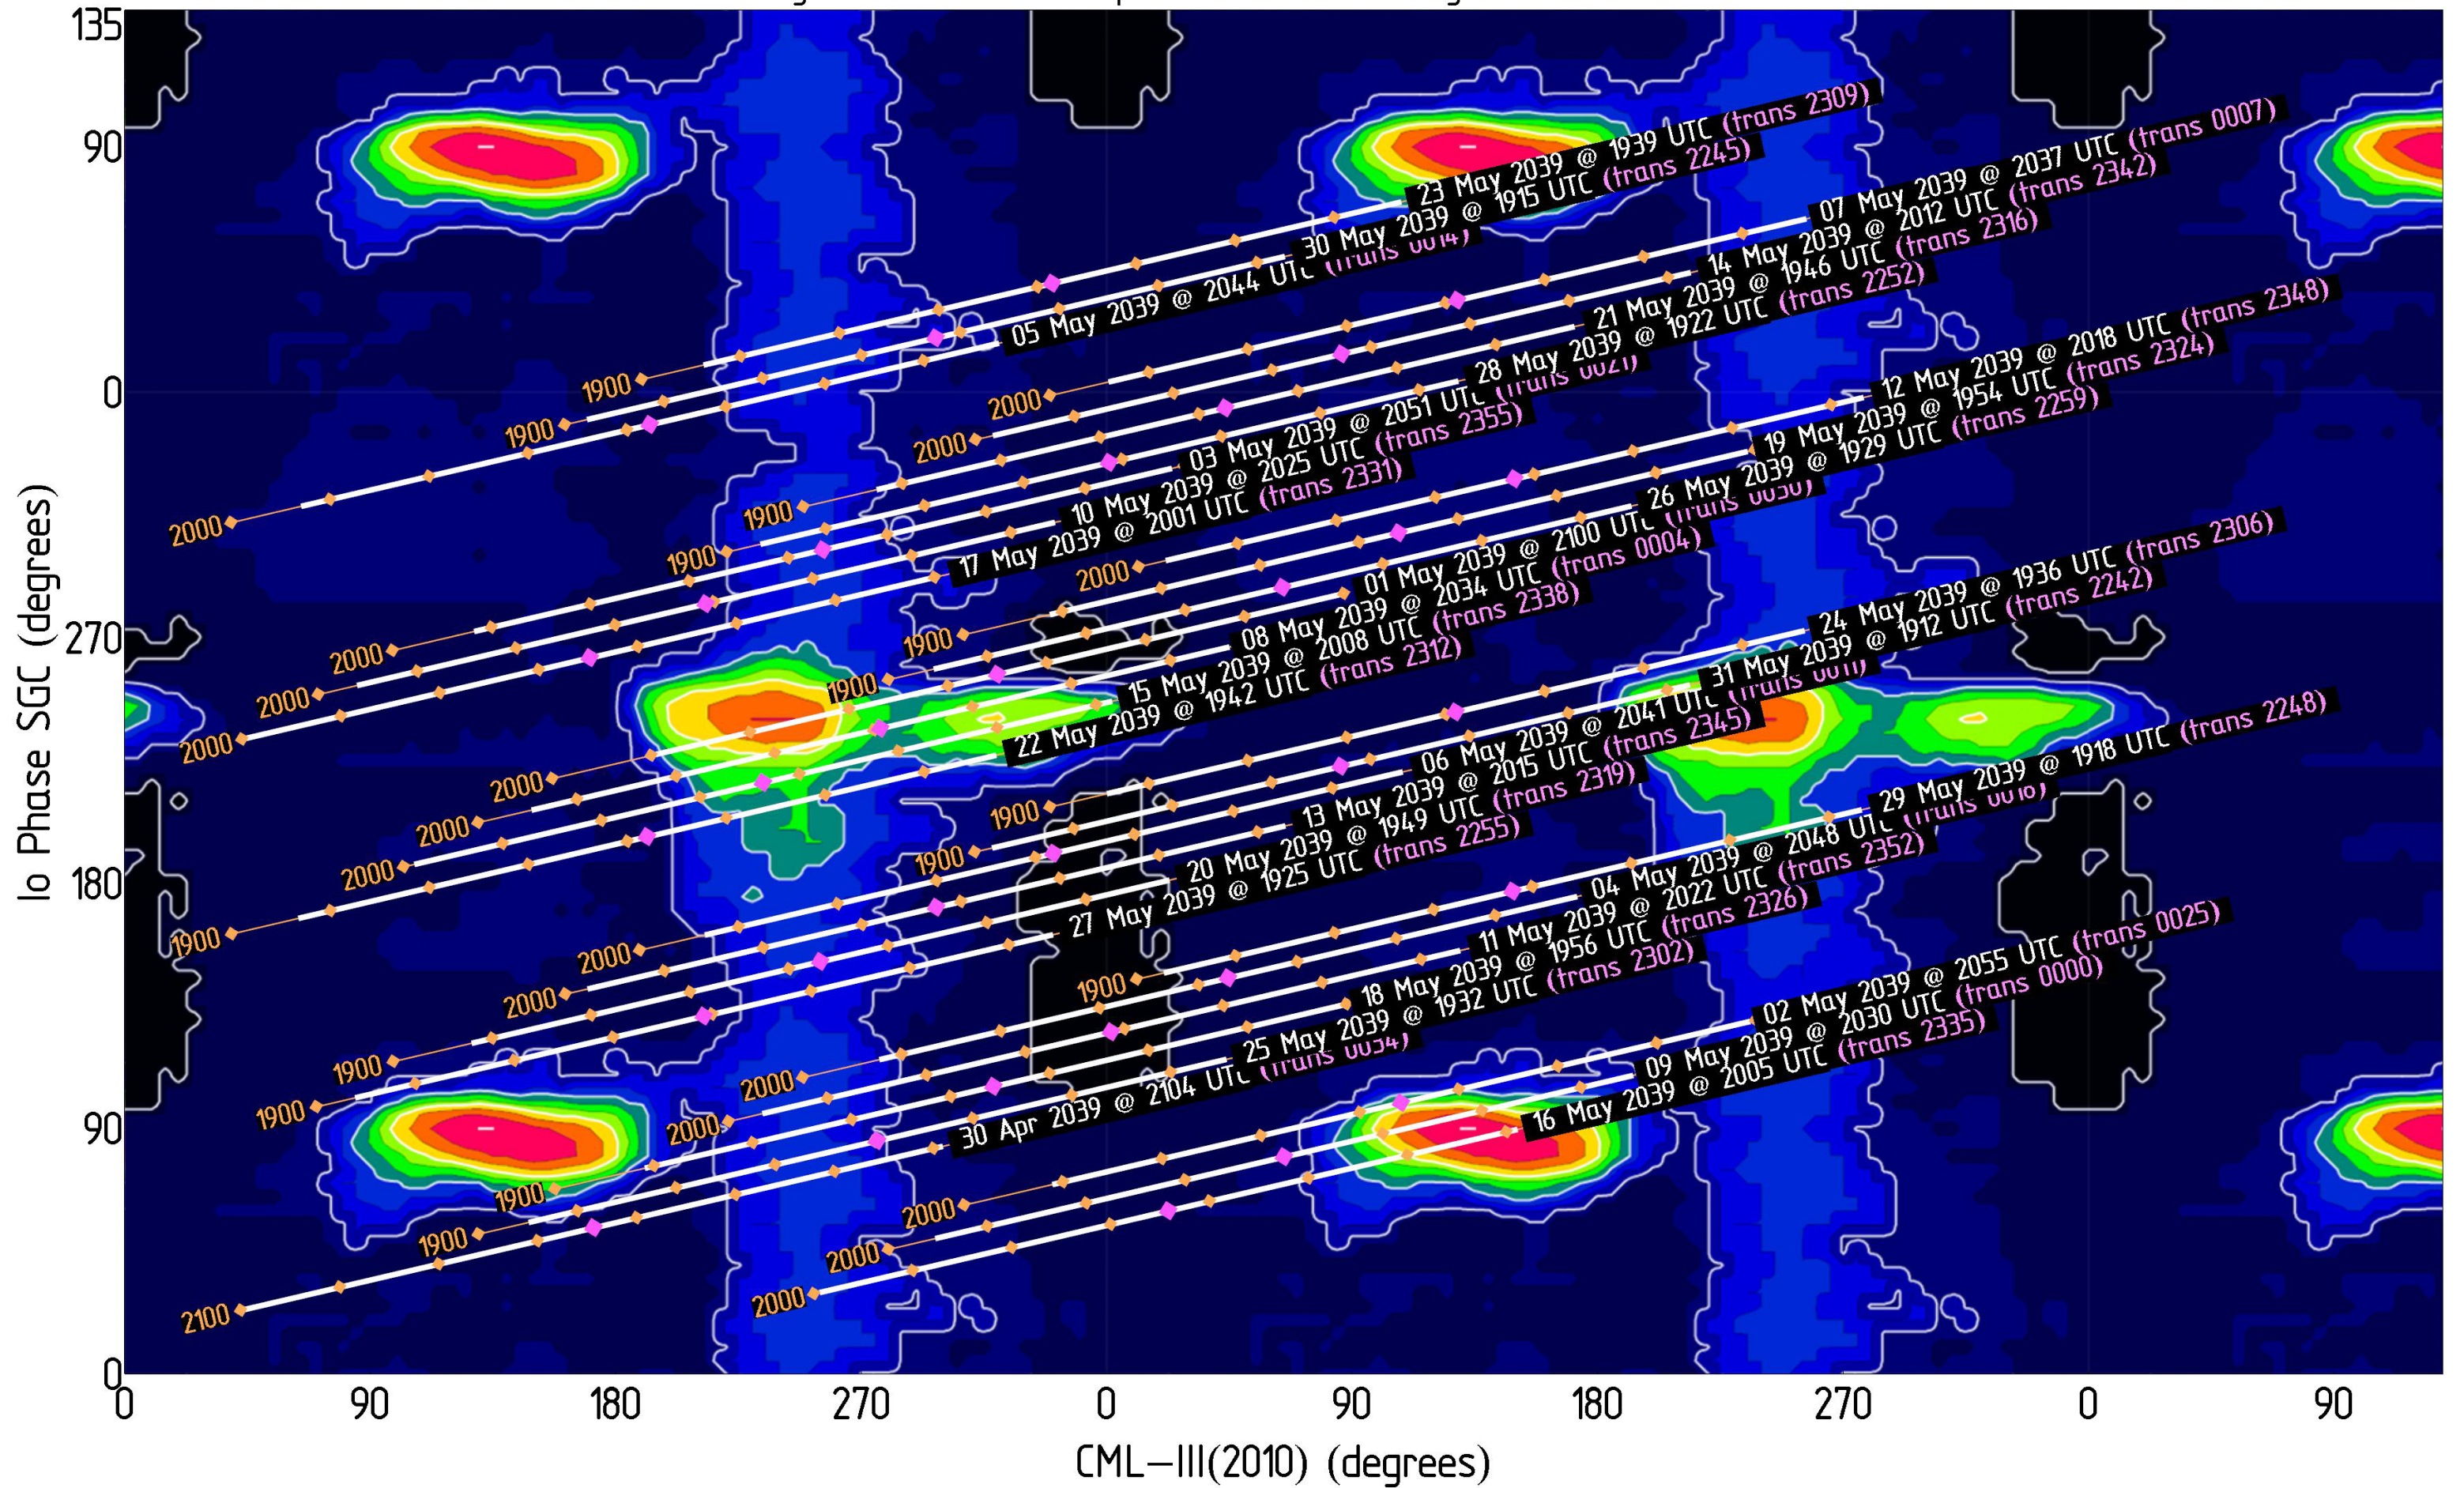

Magenta dots indicate Jupiter transit      Orange dots indicate xx00 UTC

# Jupiter Availability Plot for April 2039

Ephemerides for AJ4CO Observatory, Florida, 29°50' N, 82°37' W

Tracks show  $\pm 3.5$  hours from Jupiter transit – Times & dates indicate the beginning of each track (i.e., 3.5 hours prior to Jupiter transit)  
Magenta dots indicate Jupiter transit      Orange dots indicate xx00 UTC

# Jupiter Availability Plot for May 2039

Ephemerides for AJ4CO Observatory, Florida, 29°50' N, 82°37' W

Tracks show  $\pm 3.5$  hours from Jupiter transit – Times & dates indicate the beginning of each track (i.e., 3.5 hours prior to Jupiter transit)