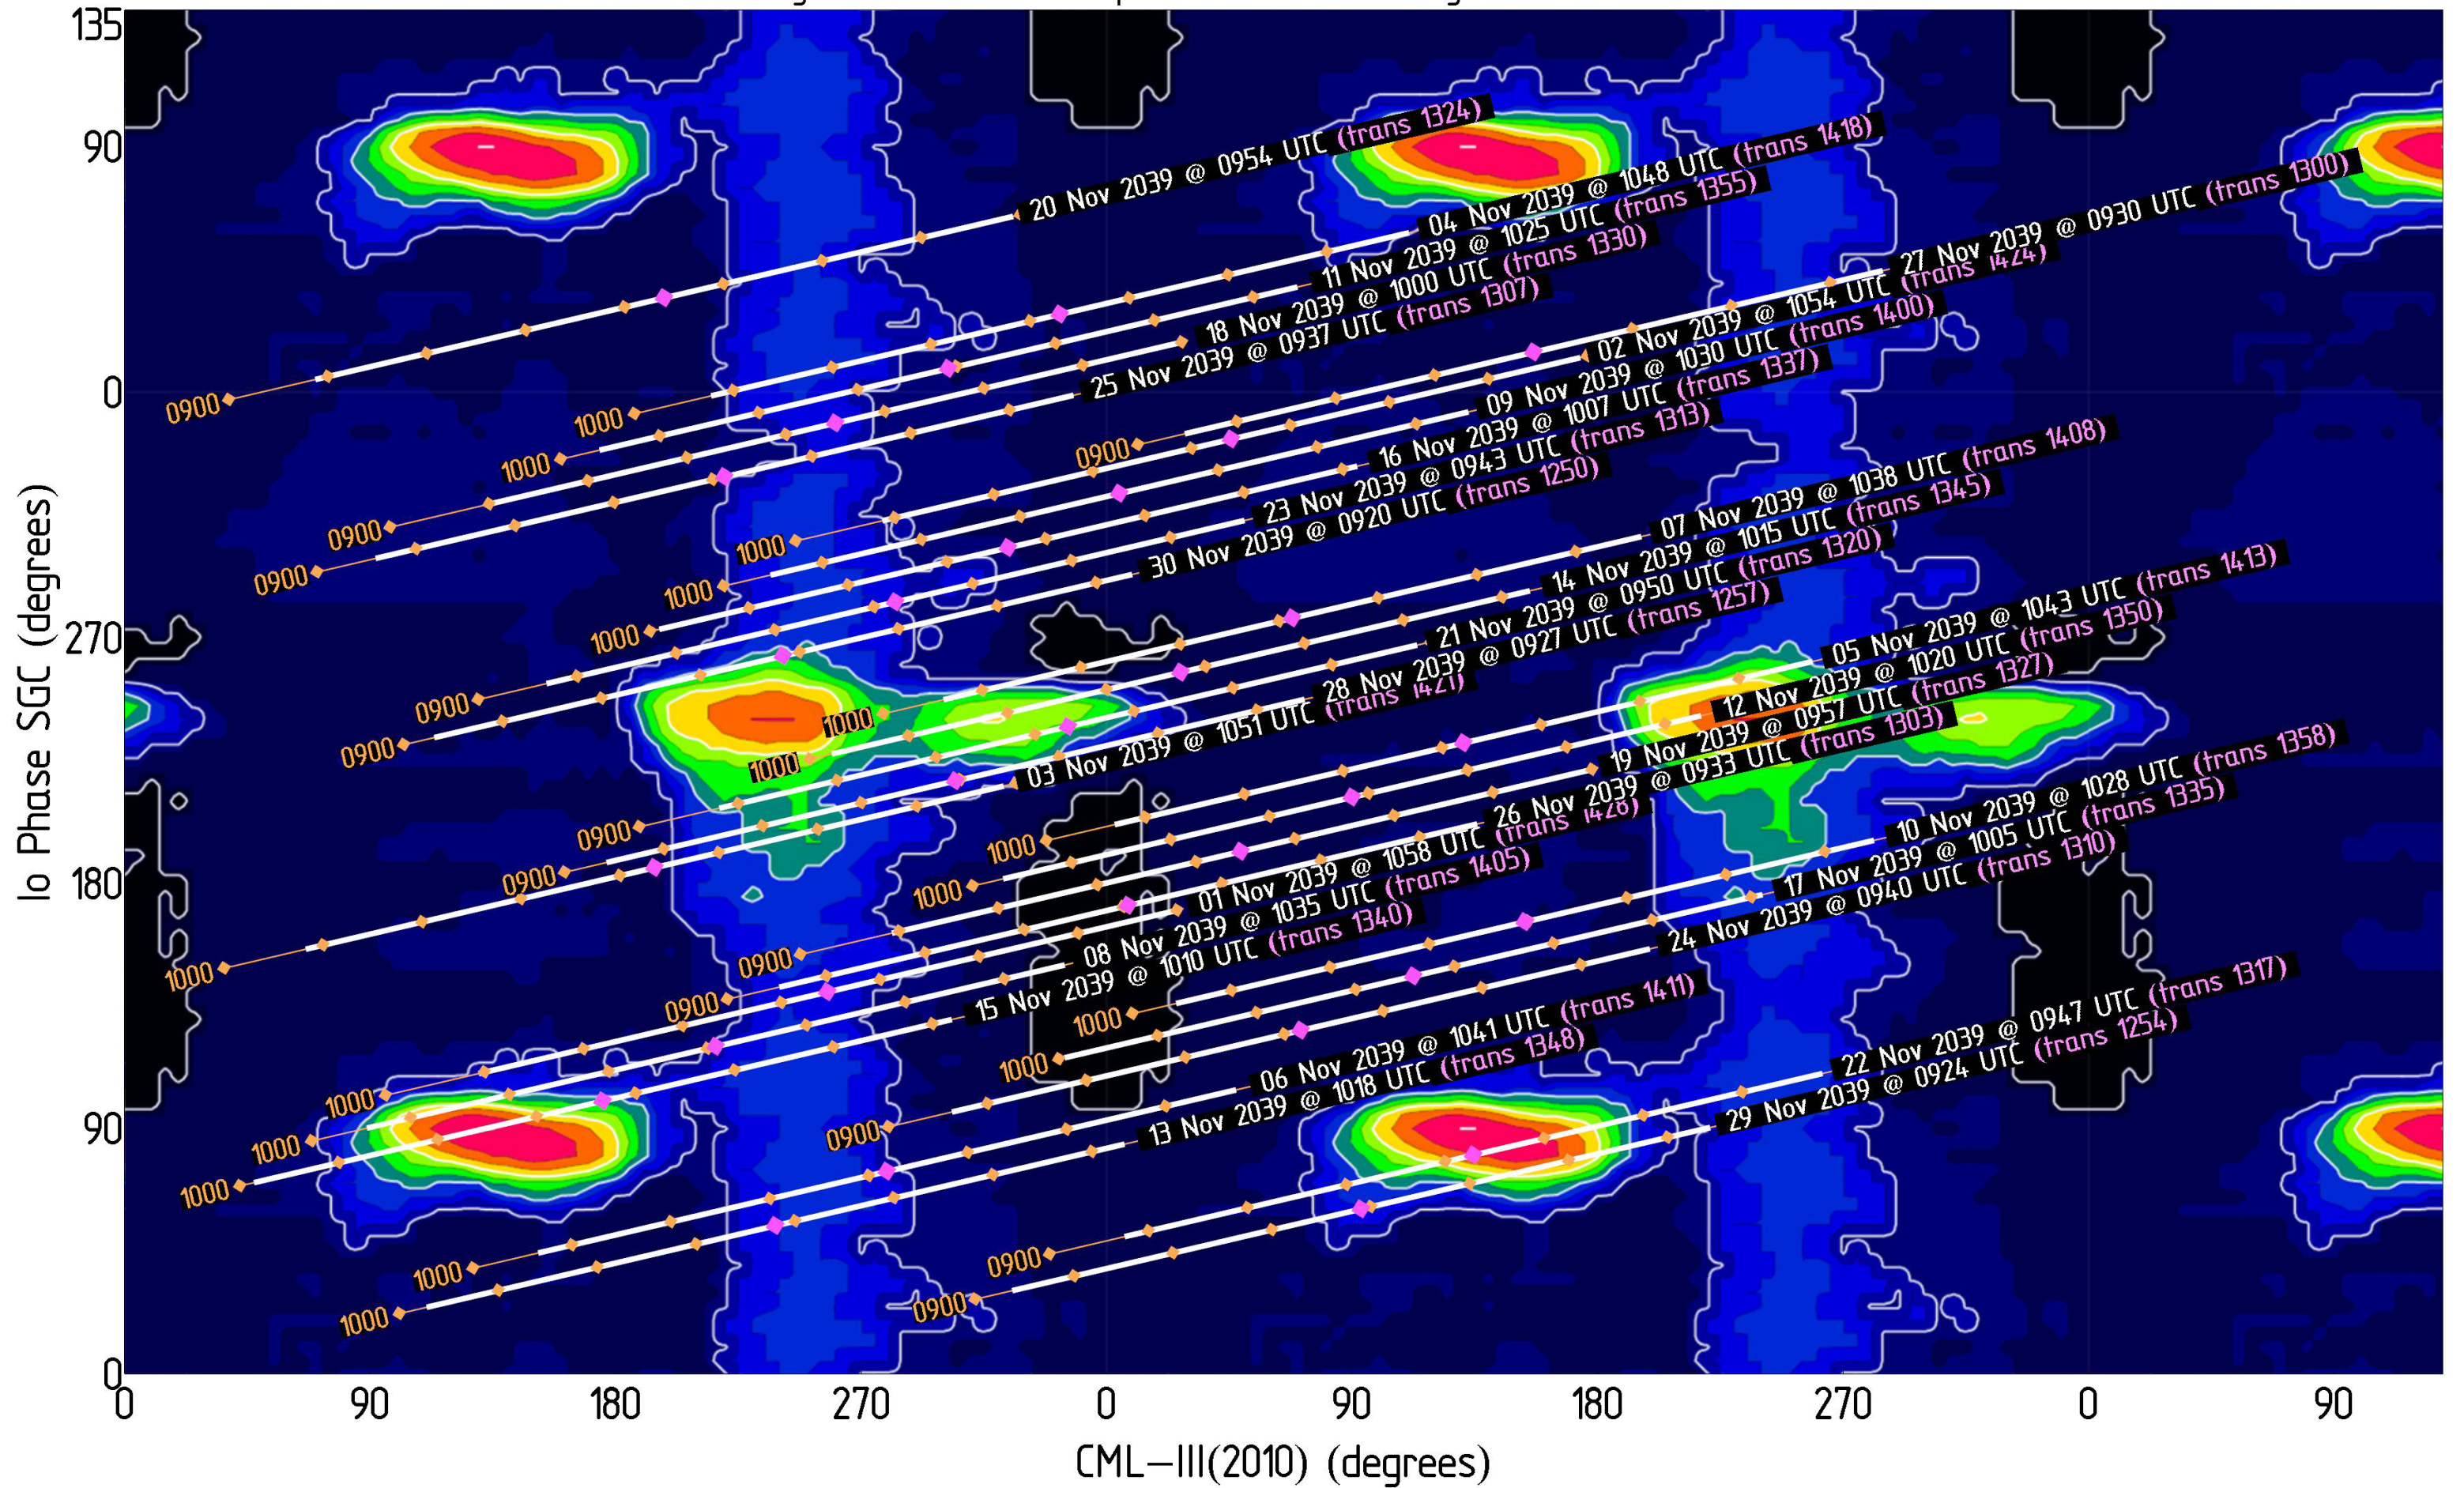

Magenta dots indicate Jupiter transit      Orange dots indicate xx00 UTC

# Jupiter Availability Plot for October 2039

Ephemerides for AJ4CO Observatory, Florida, 29°50' N, 82°37' W

Tracks show  $\pm 3.5$  hours from Jupiter transit – Times & dates indicate the beginning of each track (i.e., 3.5 hours prior to Jupiter transit)

# Jupiter Availability Plot for November 2039

Ephemerides for AJ4CO Observatory, Florida, 29°50' N, 82°37' W

Tracks show ± 3.5 hours from Jupiter transit – Times & dates indicate the beginning of each track (i.e., 3.5 hours prior to Jupiter transit)  
Magenta dots indicate Jupiter transit      Orange dots indicate xx00 UTC