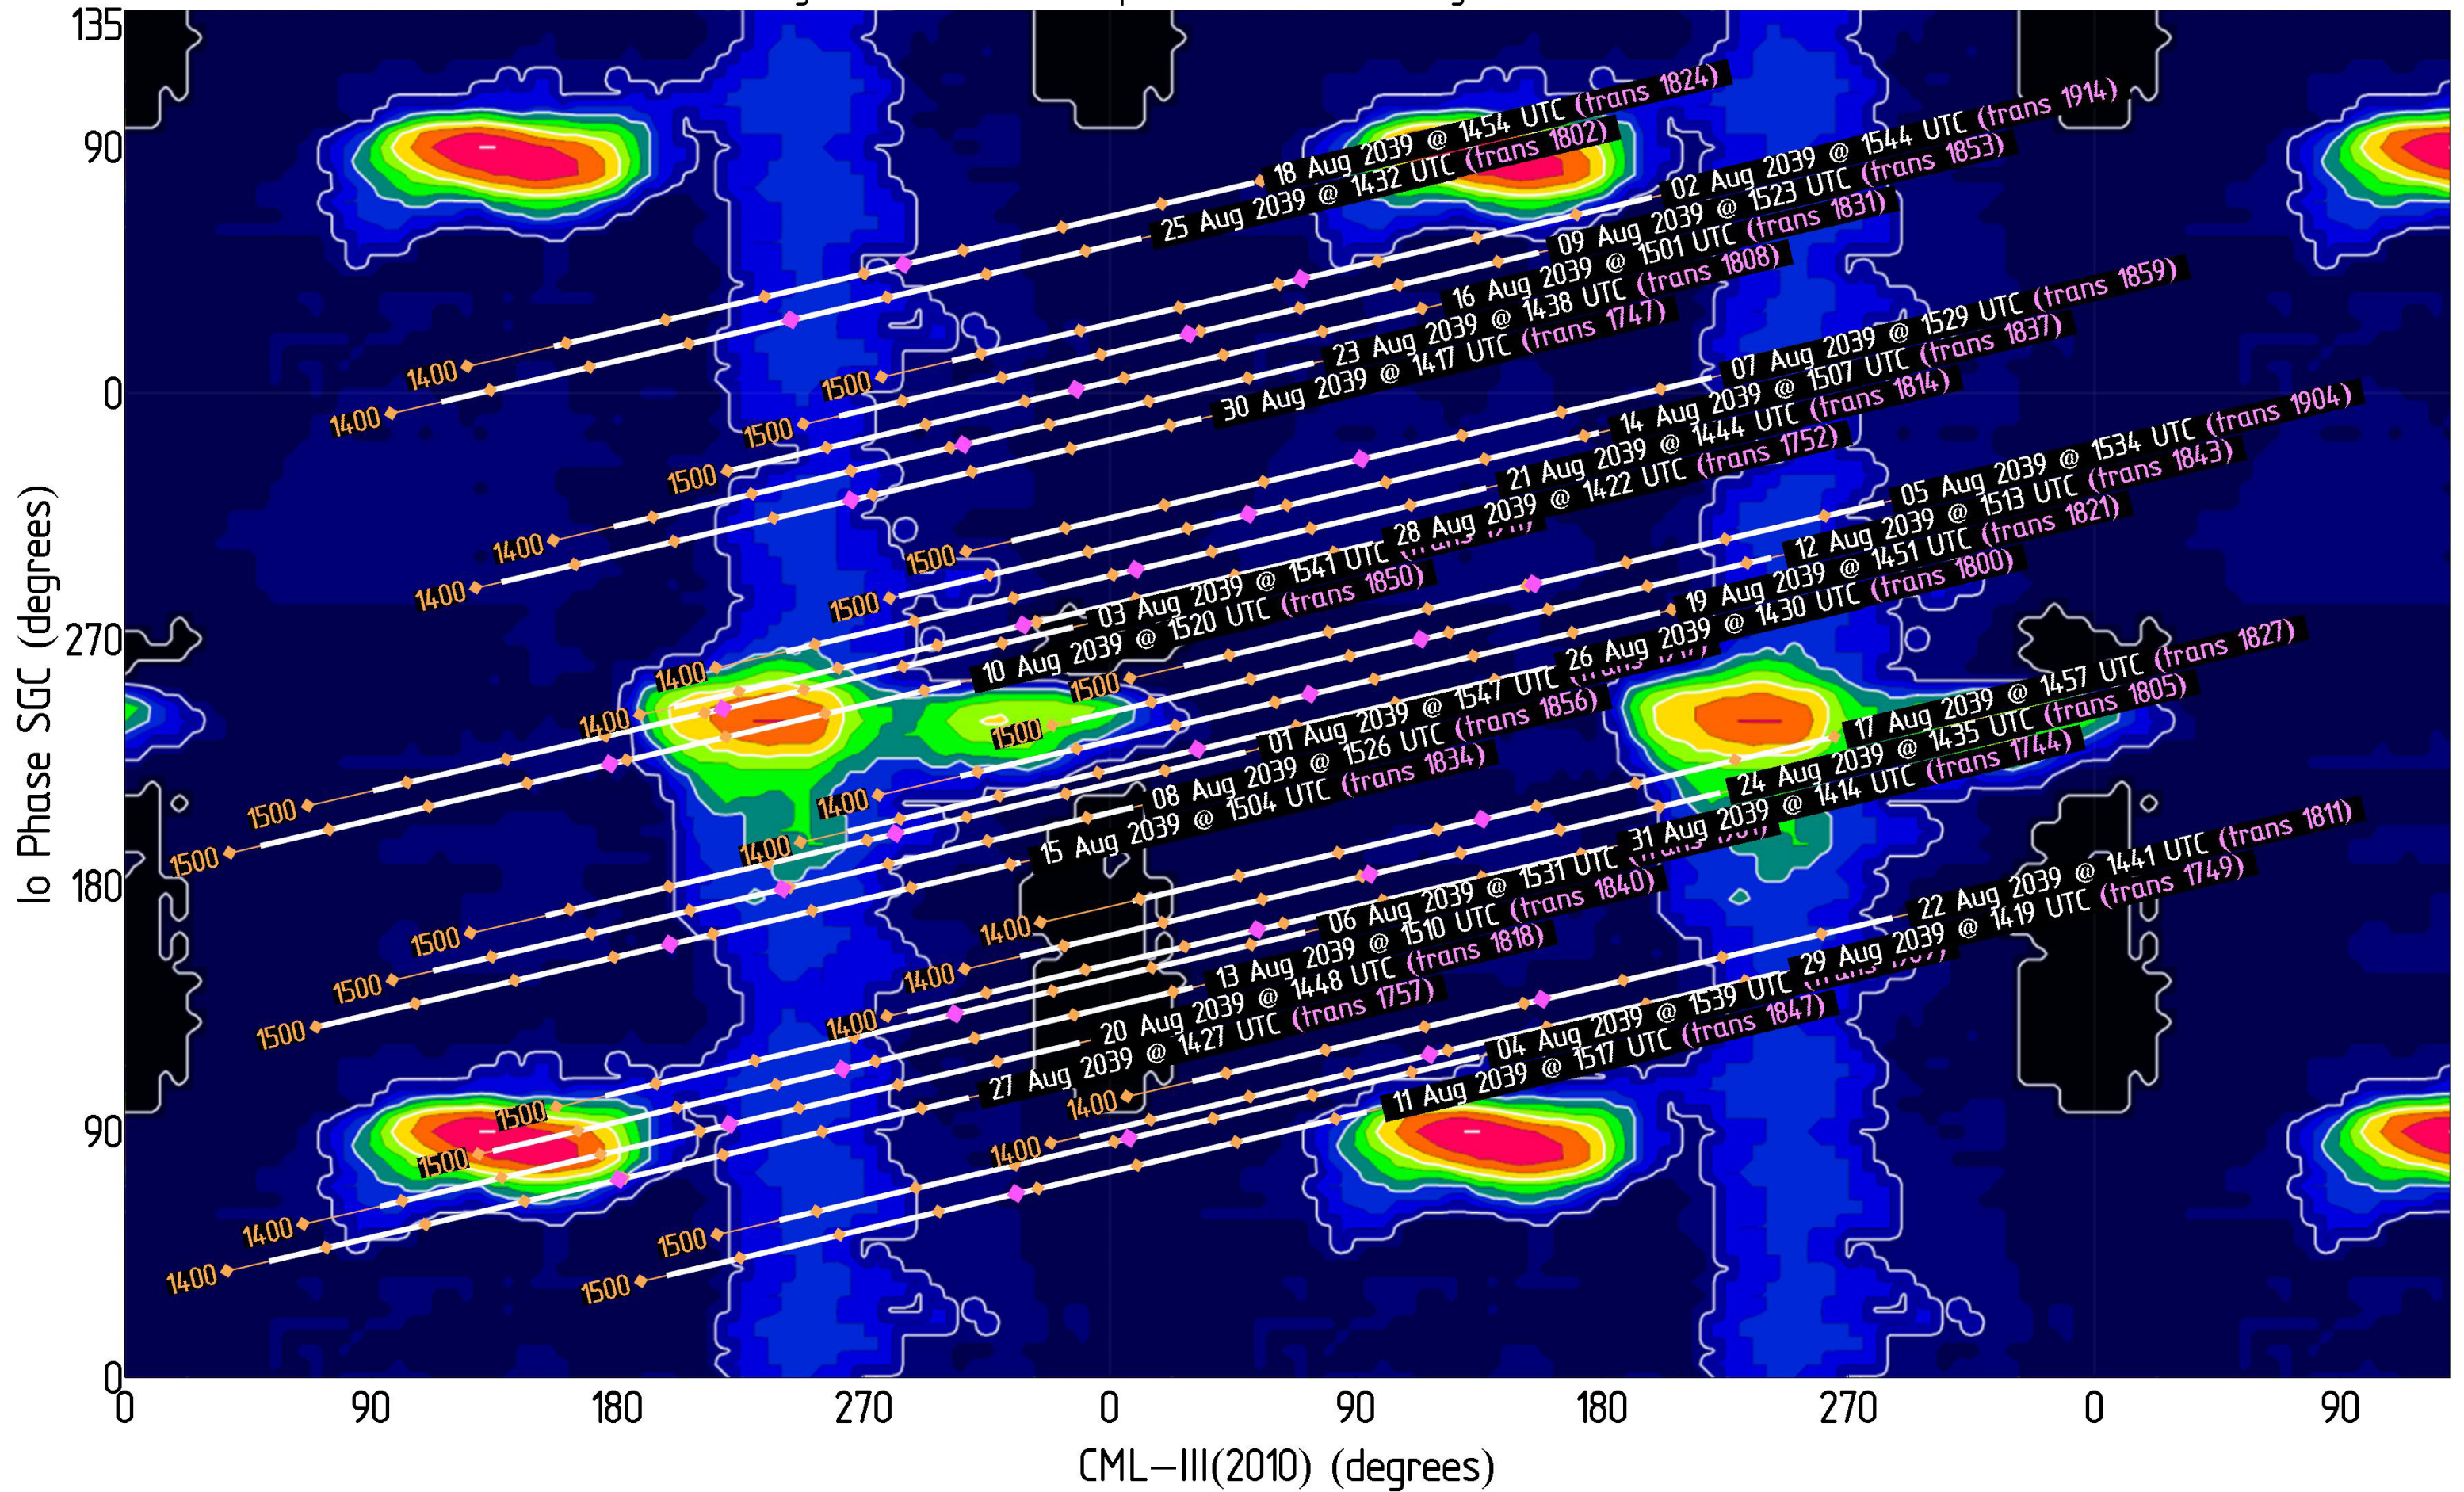

# Jupiter Availability Plot for June 2039

Ephemerides for AJ4CO Observatory, Florida, 29°50' N, 82°37' W

Tracks show  $\pm 3.5$  hours from Jupiter transit – Times & dates indicate the beginning of each track (i.e., 3.5 hours prior to Jupiter transit)  
Magenta dots indicate Jupiter transit      Orange dots indicate xx00 UTC

# Jupiter Availability Plot for July 2039

Ephemerides for AJ4CO Observatory, Florida, 29°50' N, 82°37' W

Tracks show  $\pm 3.5$  hours from Jupiter transit – Times & dates indicate the beginning of each track (i.e., 3.5 hours prior to Jupiter transit)  
Magenta dots indicate Jupiter transit      Orange dots indicate xx00 UTC

# Jupiter Availability Plot for August 2039

Ephemerides for AJ4CO Observatory, Florida, 29°50' N, 82°37' W

Tracks show  $\pm 3.5$  hours from Jupiter transit – Times & dates indicate the beginning of each track (i.e., 3.5 hours prior to Jupiter transit)

# Jupiter Availability Plot for September 2039

Ephemerides for AJ4CO Observatory, Florida, 29°50' N, 82°37' W

Tracks show  $\pm 3.5$  hours from Jupiter transit – Times & dates indicate the beginning of each track (i.e., 3.5 hours prior to Jupiter transit)