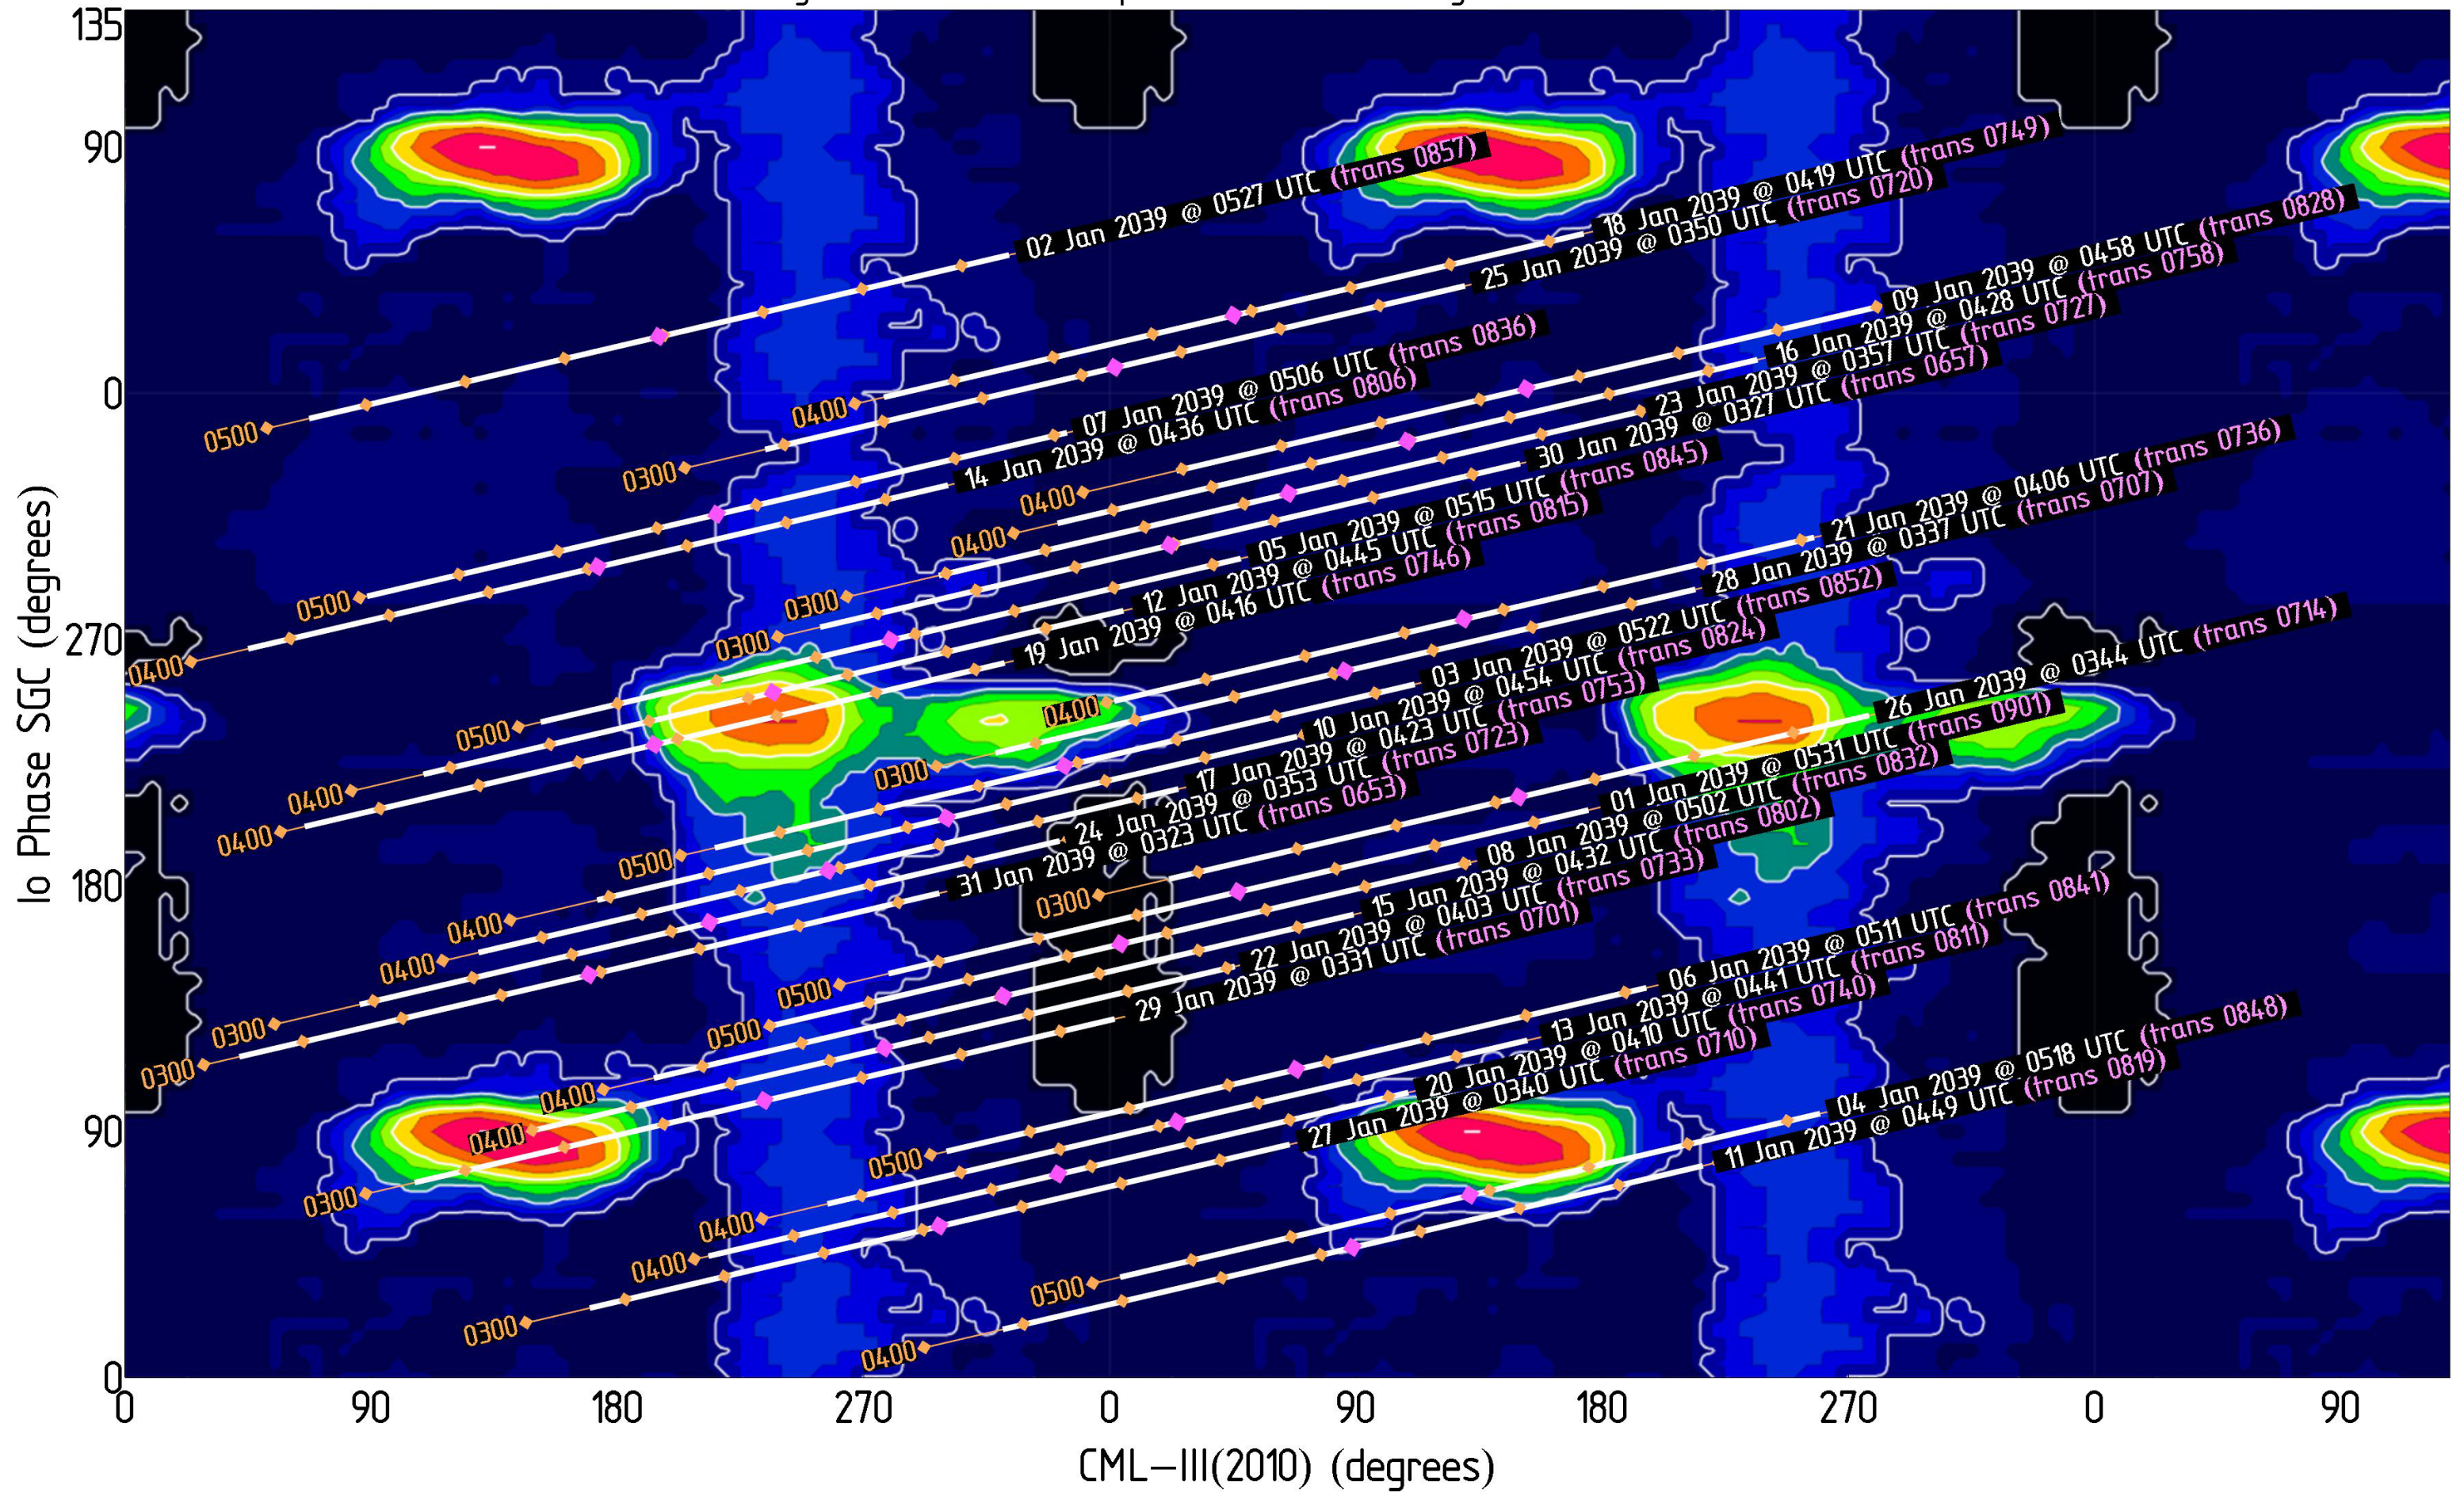

# Jupiter Availability Plot for January 2039

Ephemerides for AJ4CO Observatory, Florida, 29°50' N, 82°37' W

Tracks show  $\pm 3.5$  hours from Jupiter transit – Times & dates indicate the beginning of each track (i.e., 3.5 hours prior to Jupiter transit)

Magenta dots indicate Jupiter transit      Orange dots indicate xx00 UTC

# Jupiter Availability Plot for February 2039

Ephemerides for AJ4CO Observatory, Florida, 29°50' N, 82°37' W

Tracks show  $\pm 3.5$  hours from Jupiter transit – Times & dates indicate the beginning of each track (i.e., 3.5 hours prior to Jupiter transit)  
Magenta dots indicate Jupiter transit      Orange dots indicate xx00 UTC

# Jupiter Availability Plot for March 2039

Ephemerides for AJ4CO Observatory, Florida, 29°50' N, 82°37' W

Tracks show  $\pm 3.5$  hours from Jupiter transit – Times & dates indicate the beginning of each track (i.e., 3.5 hours prior to Jupiter transit)