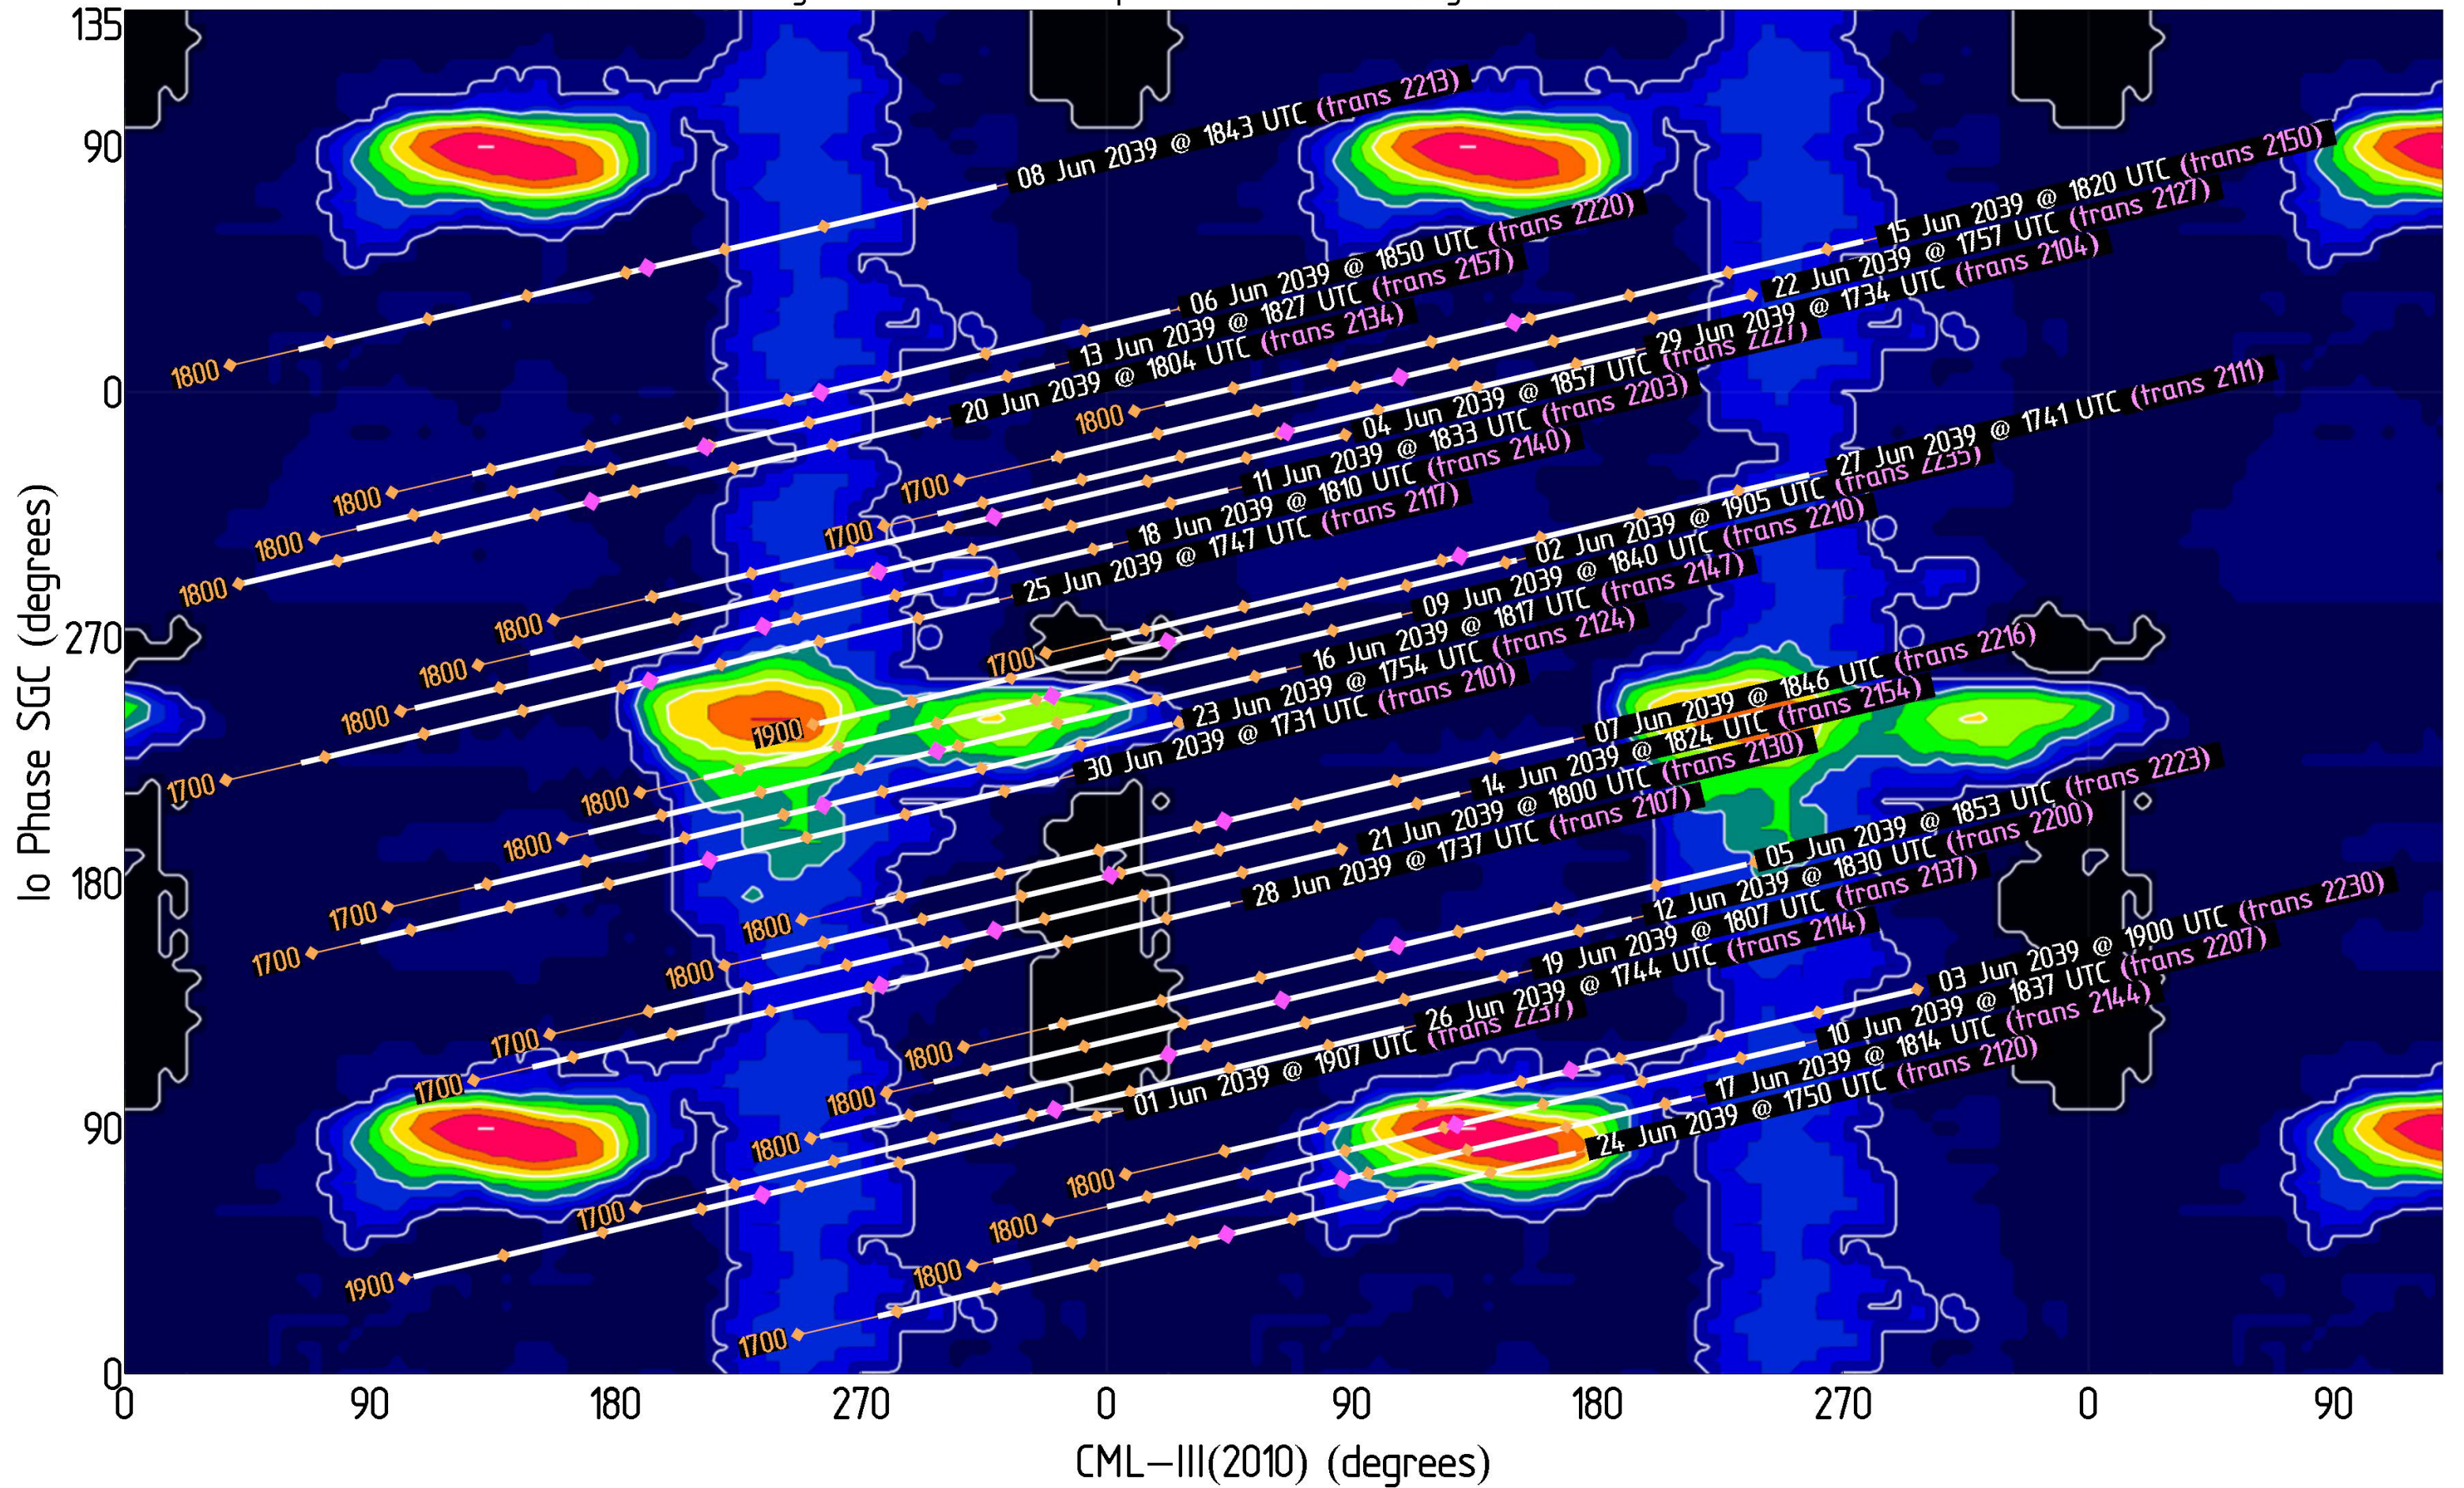

# Jupiter Availability Plot for April 2039

Ephemerides for AJ4CO Observatory, Florida, 29°50' N, 82°37' W

Tracks show  $\pm 3.5$  hours from Jupiter transit – Times & dates indicate the beginning of each track (i.e., 3.5 hours prior to Jupiter transit)  
Magenta dots indicate Jupiter transit      Orange dots indicate xx00 UTC

# Jupiter Availability Plot for May 2039

Ephemerides for AJ4CO Observatory, Florida, 29°50' N, 82°37' W

Tracks show  $\pm 3.5$  hours from Jupiter transit – Times & dates indicate the beginning of each track (i.e., 3.5 hours prior to Jupiter transit)

Magenta dots indicate Jupiter transit      Orange dots indicate xx00 UTC

# Jupiter Availability Plot for June 2039

Ephemerides for AJ4CO Observatory, Florida, 29°50' N, 82°37' W

Tracks show  $\pm 3.5$  hours from Jupiter transit – Times & dates indicate the beginning of each track (i.e., 3.5 hours prior to Jupiter transit)  
Magenta dots indicate Jupiter transit      Orange dots indicate xx00 UTC