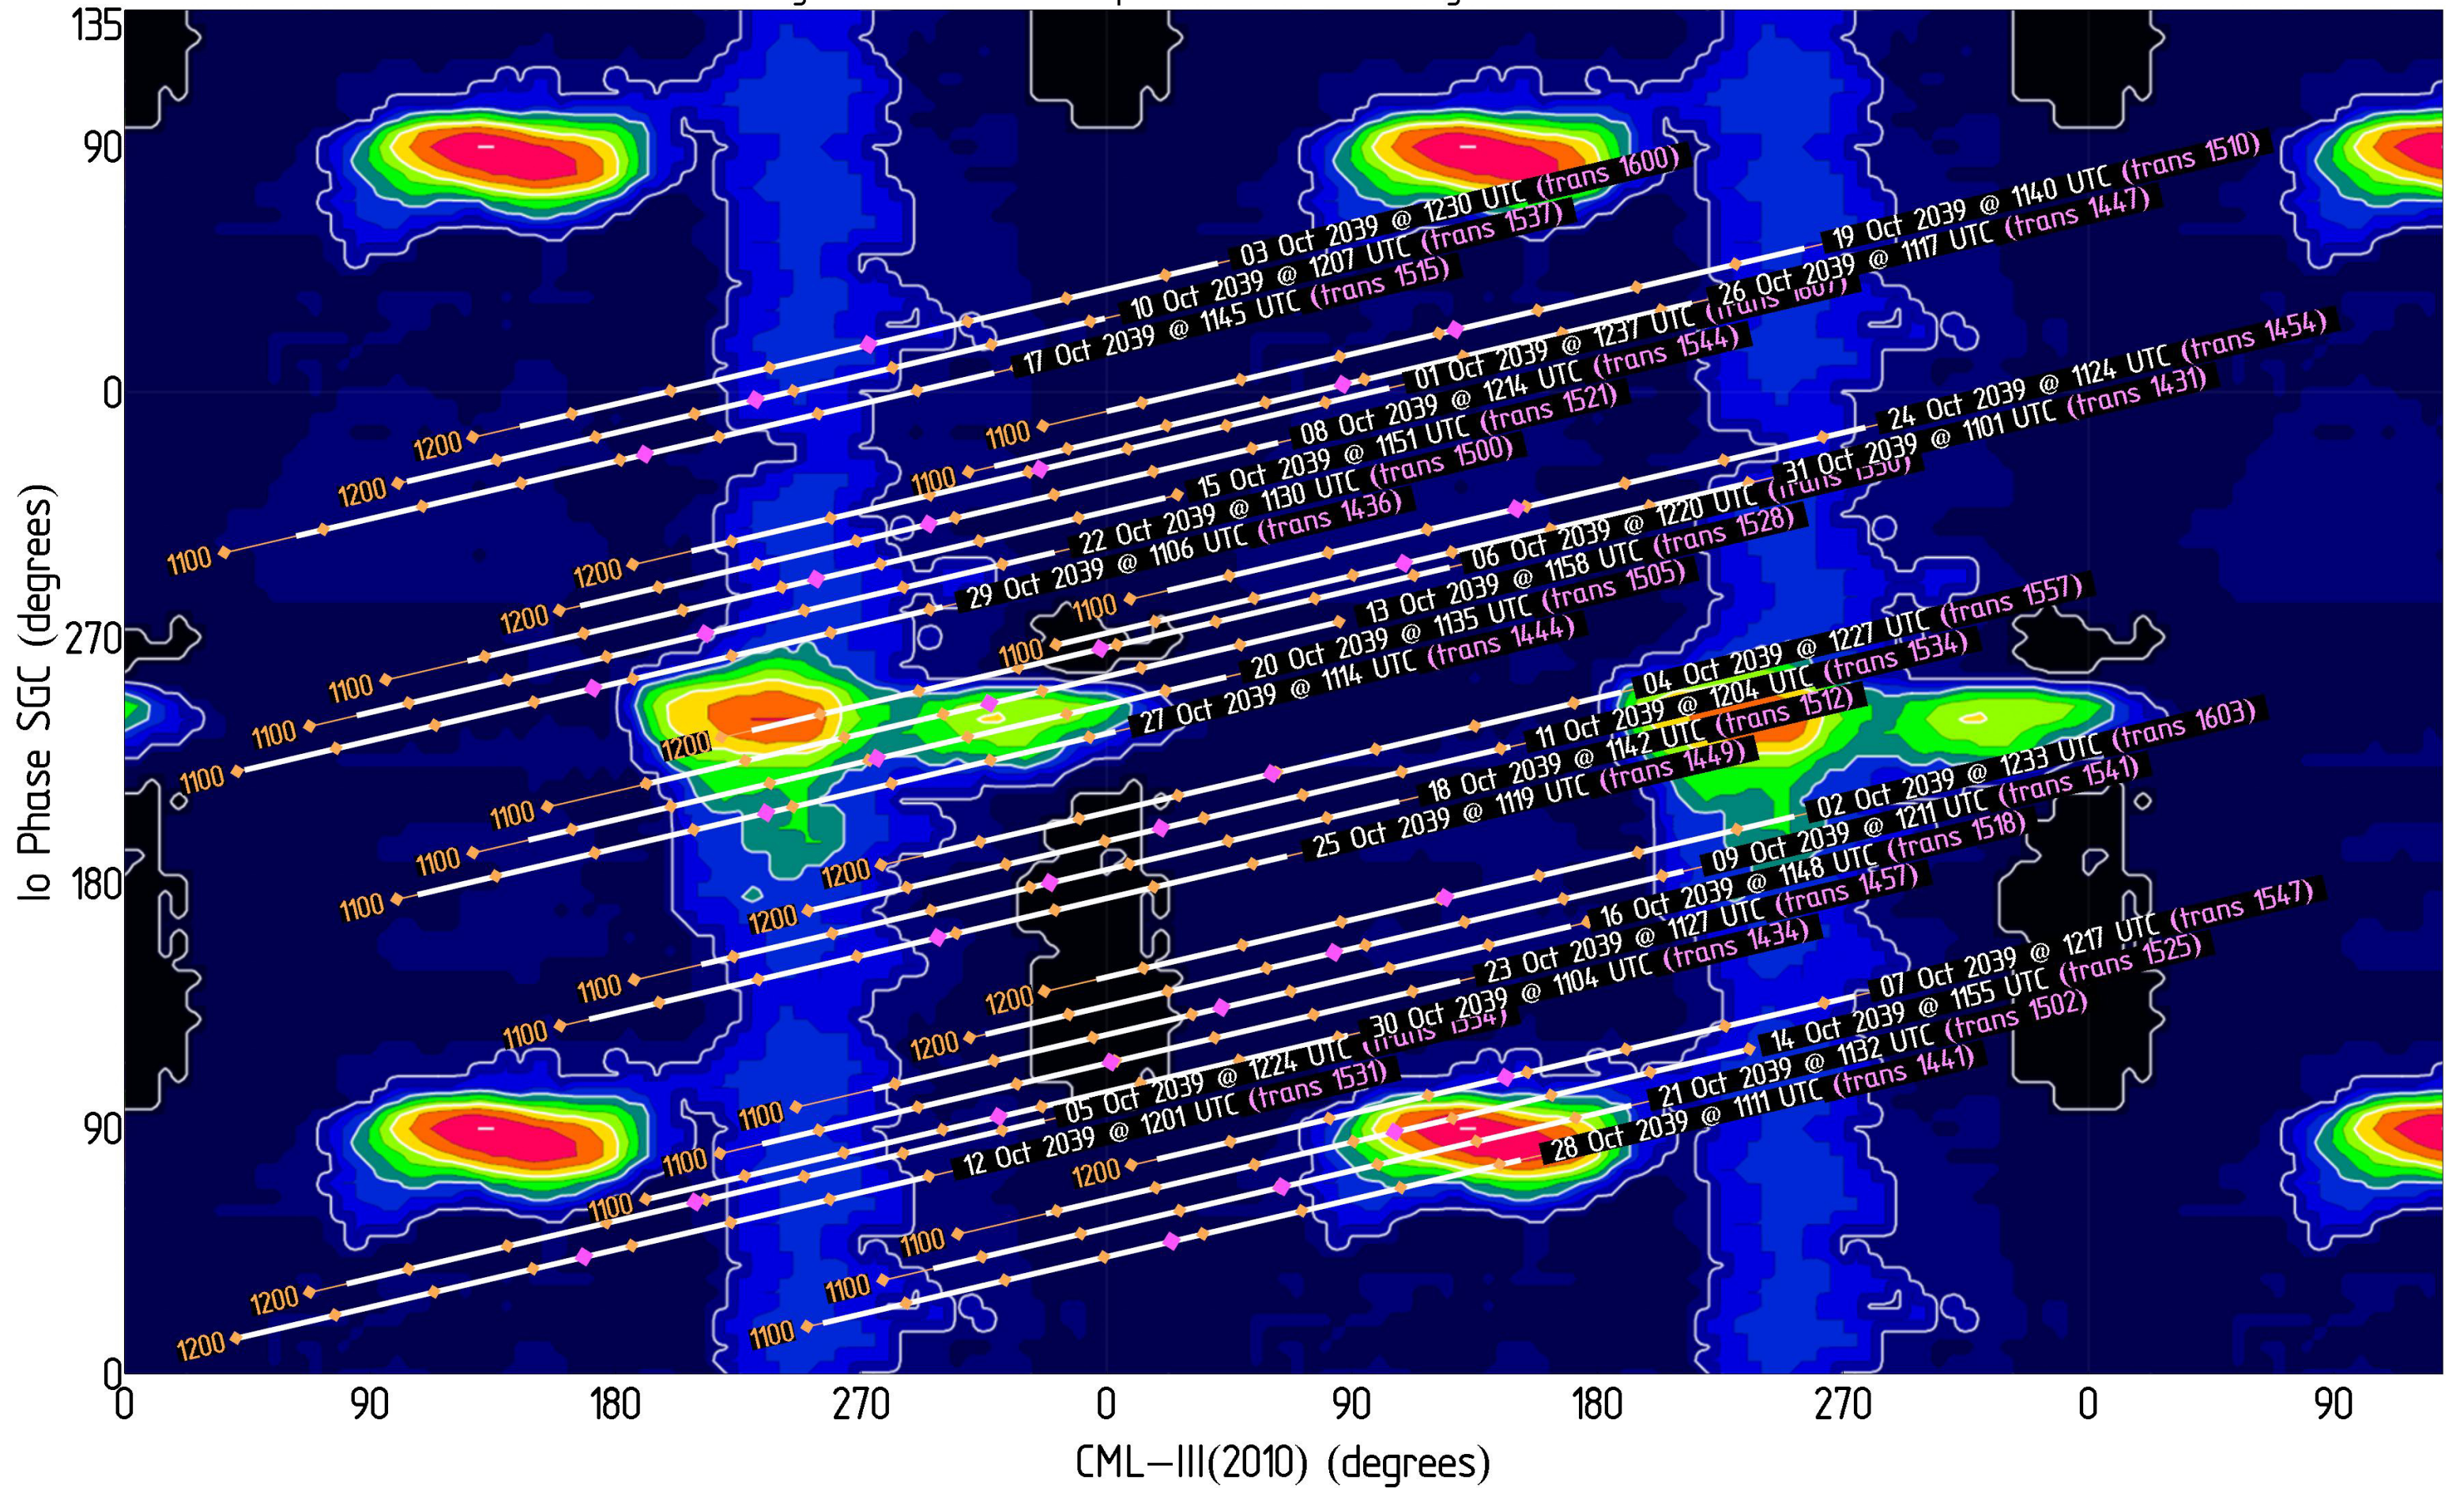

# Jupiter Availability Plot for September 2039

Ephemerides for AJ4CO Observatory, Florida, 29°50' N, 82°37' W

Tracks show  $\pm 3.5$  hours from Jupiter transit – Times & dates indicate the beginning of each track (i.e., 3.5 hours prior to Jupiter transit)

Magenta dots indicate Jupiter transit      Orange dots indicate xx00 UTC

# Jupiter Availability Plot for October 2039

Ephemerides for AJ4CO Observatory, Florida, 29°50' N, 82°37' W

Tracks show  $\pm 3.5$  hours from Jupiter transit – Times & dates indicate the beginning of each track (i.e., 3.5 hours prior to Jupiter transit)