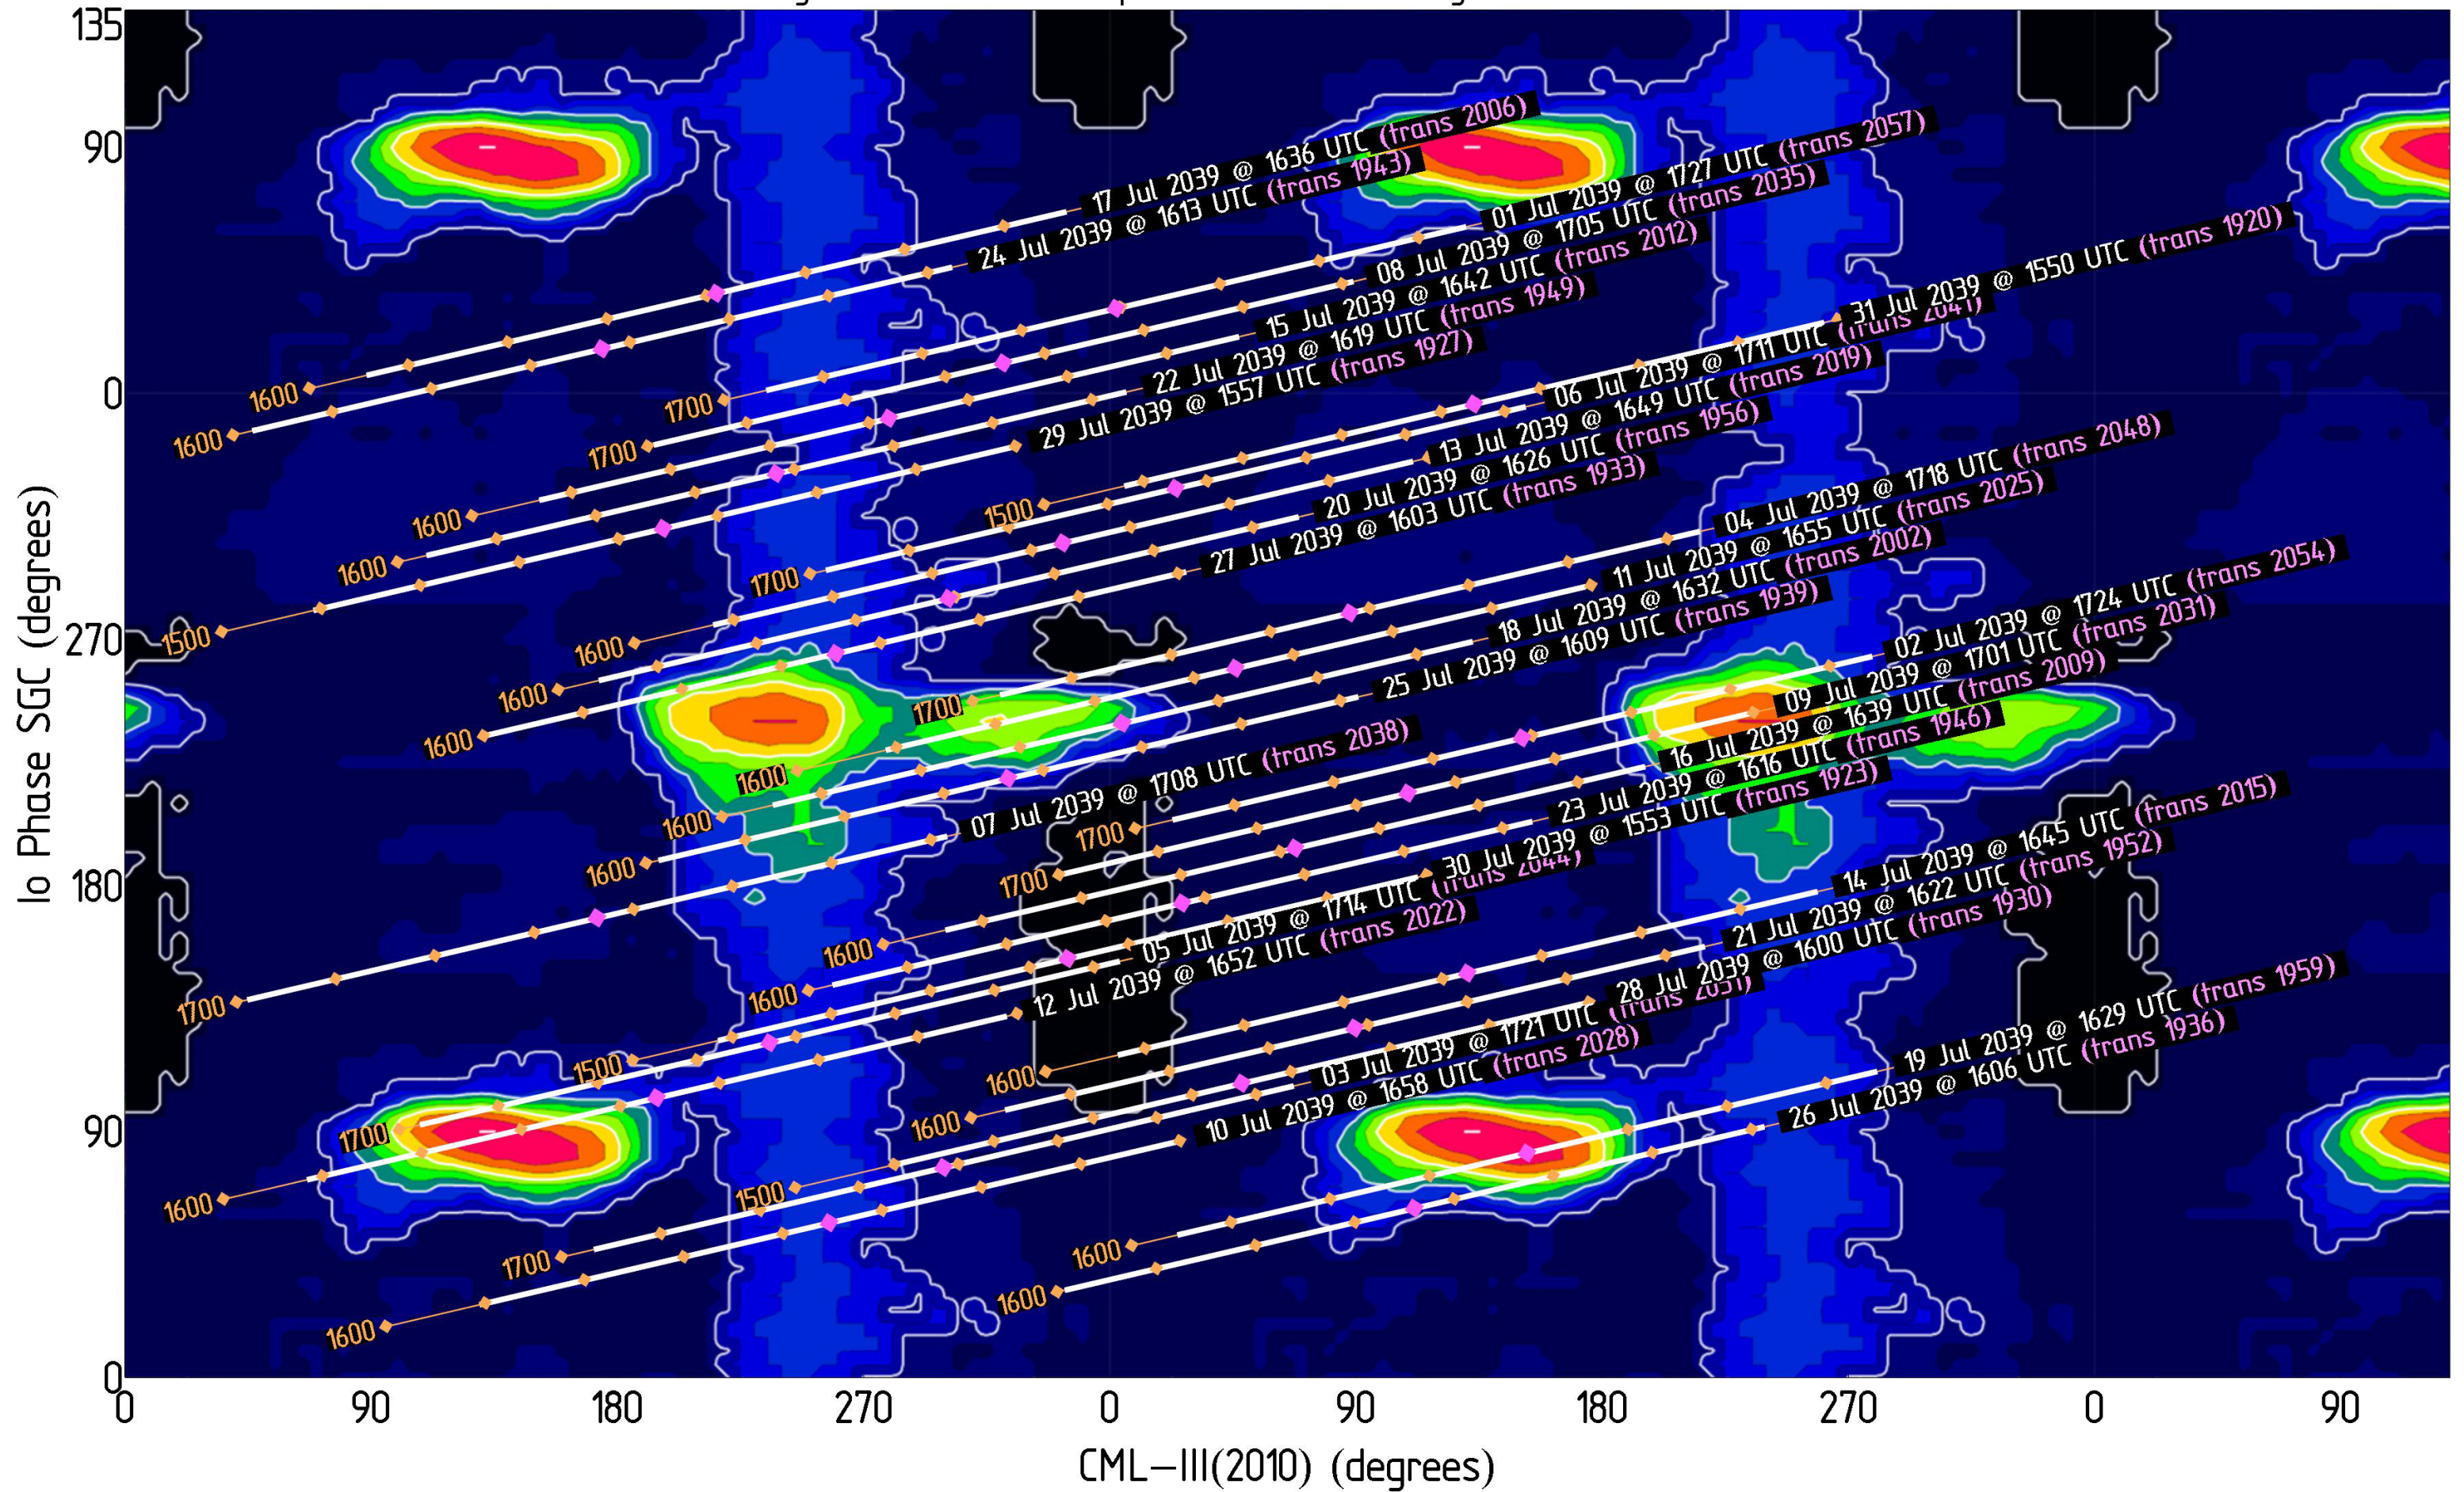

Magenta dots indicate Jupiter transit      Orange dots indicate xx00 UTC

# Jupiter Availability Plot for June 2039

Ephemerides for AJ4CO Observatory, Florida, 29°50' N, 82°37' W

Tracks show  $\pm 3.5$  hours from Jupiter transit – Times & dates indicate the beginning of each track (i.e., 3.5 hours prior to Jupiter transit)  
Magenta dots indicate Jupiter transit      Orange dots indicate xx00 UTC

# Jupiter Availability Plot for July 2039

Ephemerides for AJ4CO Observatory, Florida, 29°50' N, 82°37' W

Tracks show  $\pm 3.5$  hours from Jupiter transit – Times & dates indicate the beginning of each track (i.e., 3.5 hours prior to Jupiter transit)  
Magenta dots indicate Jupiter transit      Orange dots indicate xx00 UTC

# Jupiter Availability Plot for August 2039

Ephemerides for AJ4CO Observatory, Florida, 29°50' N, 82°37' W

Tracks show  $\pm 3.5$  hours from Jupiter transit – Times & dates indicate the beginning of each track (i.e., 3.5 hours prior to Jupiter transit)