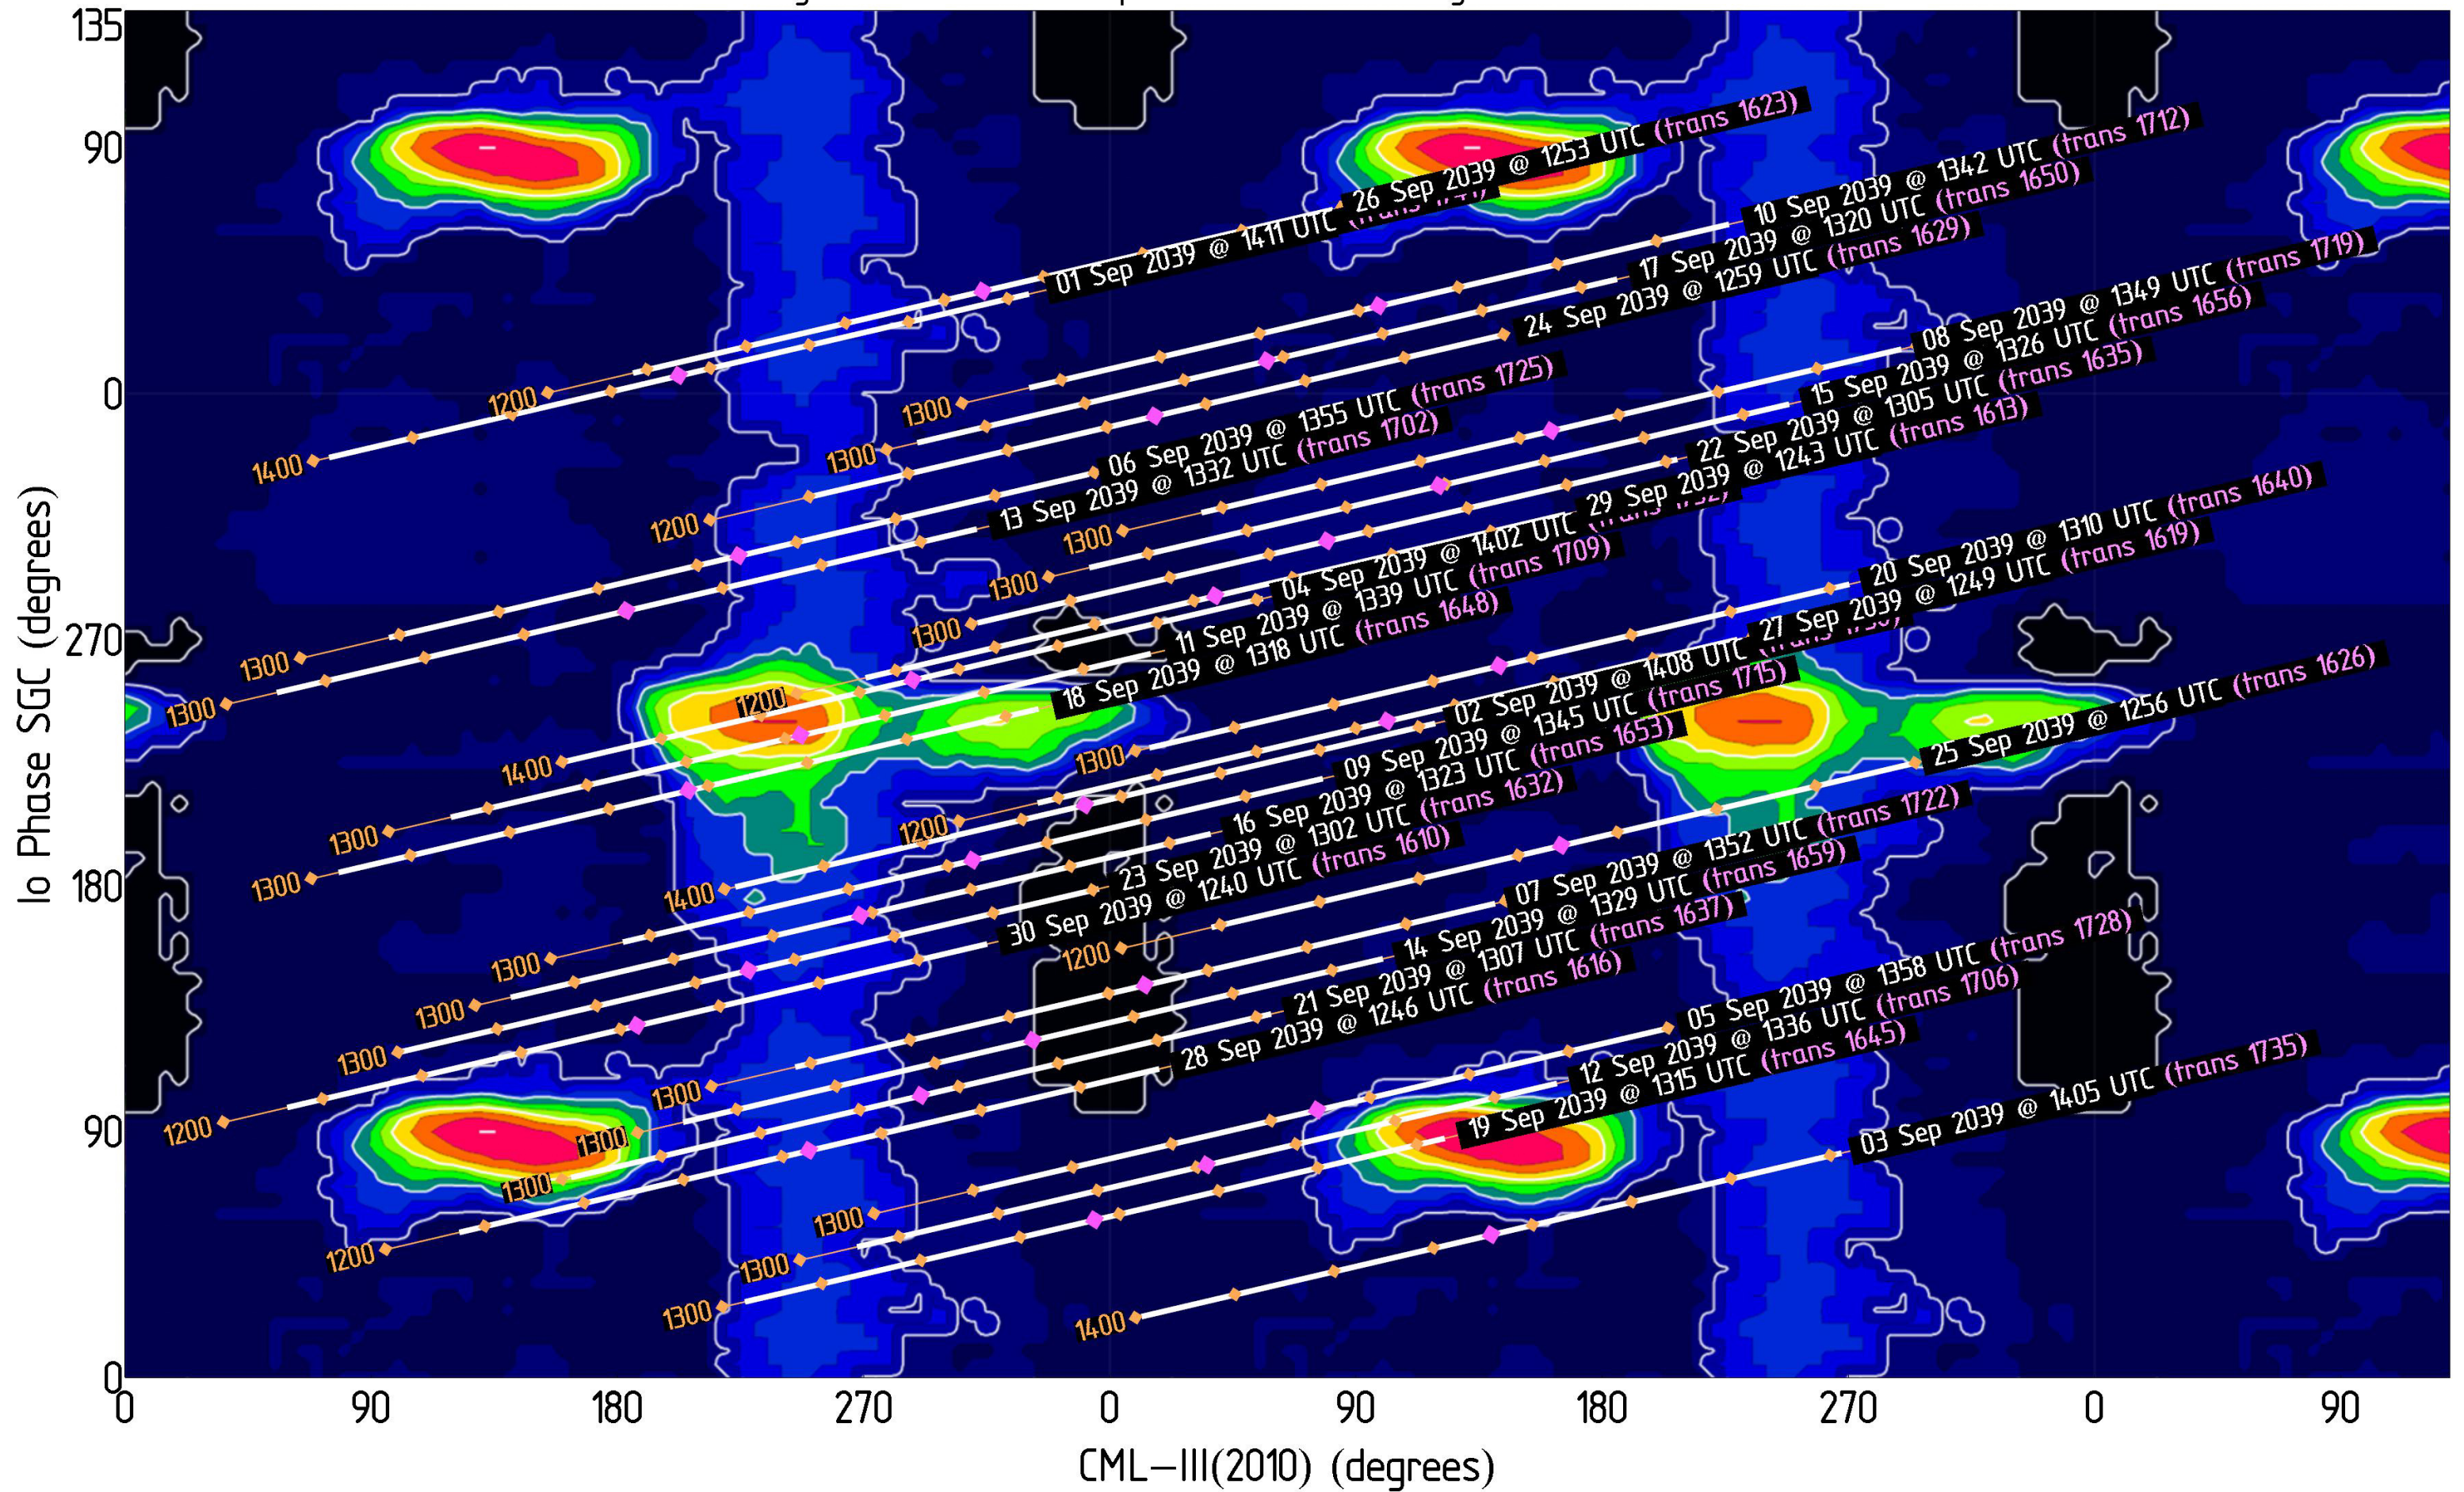

# Jupiter Availability Plot for August 2039

Ephemerides for AJ4CO Observatory, Florida, 29°50' N, 82°37' W

Tracks show  $\pm 3.5$  hours from Jupiter transit – Times & dates indicate the beginning of each track (i.e., 3.5 hours prior to Jupiter transit)

Magenta dots indicate Jupiter transit      Orange dots indicate xx00 UTC

# Jupiter Availability Plot for September 2039

Ephemerides for AJ4CO Observatory, Florida, 29°50' N, 82°37' W

Tracks show  $\pm 3.5$  hours from Jupiter transit – Times & dates indicate the beginning of each track (i.e., 3.5 hours prior to Jupiter transit)