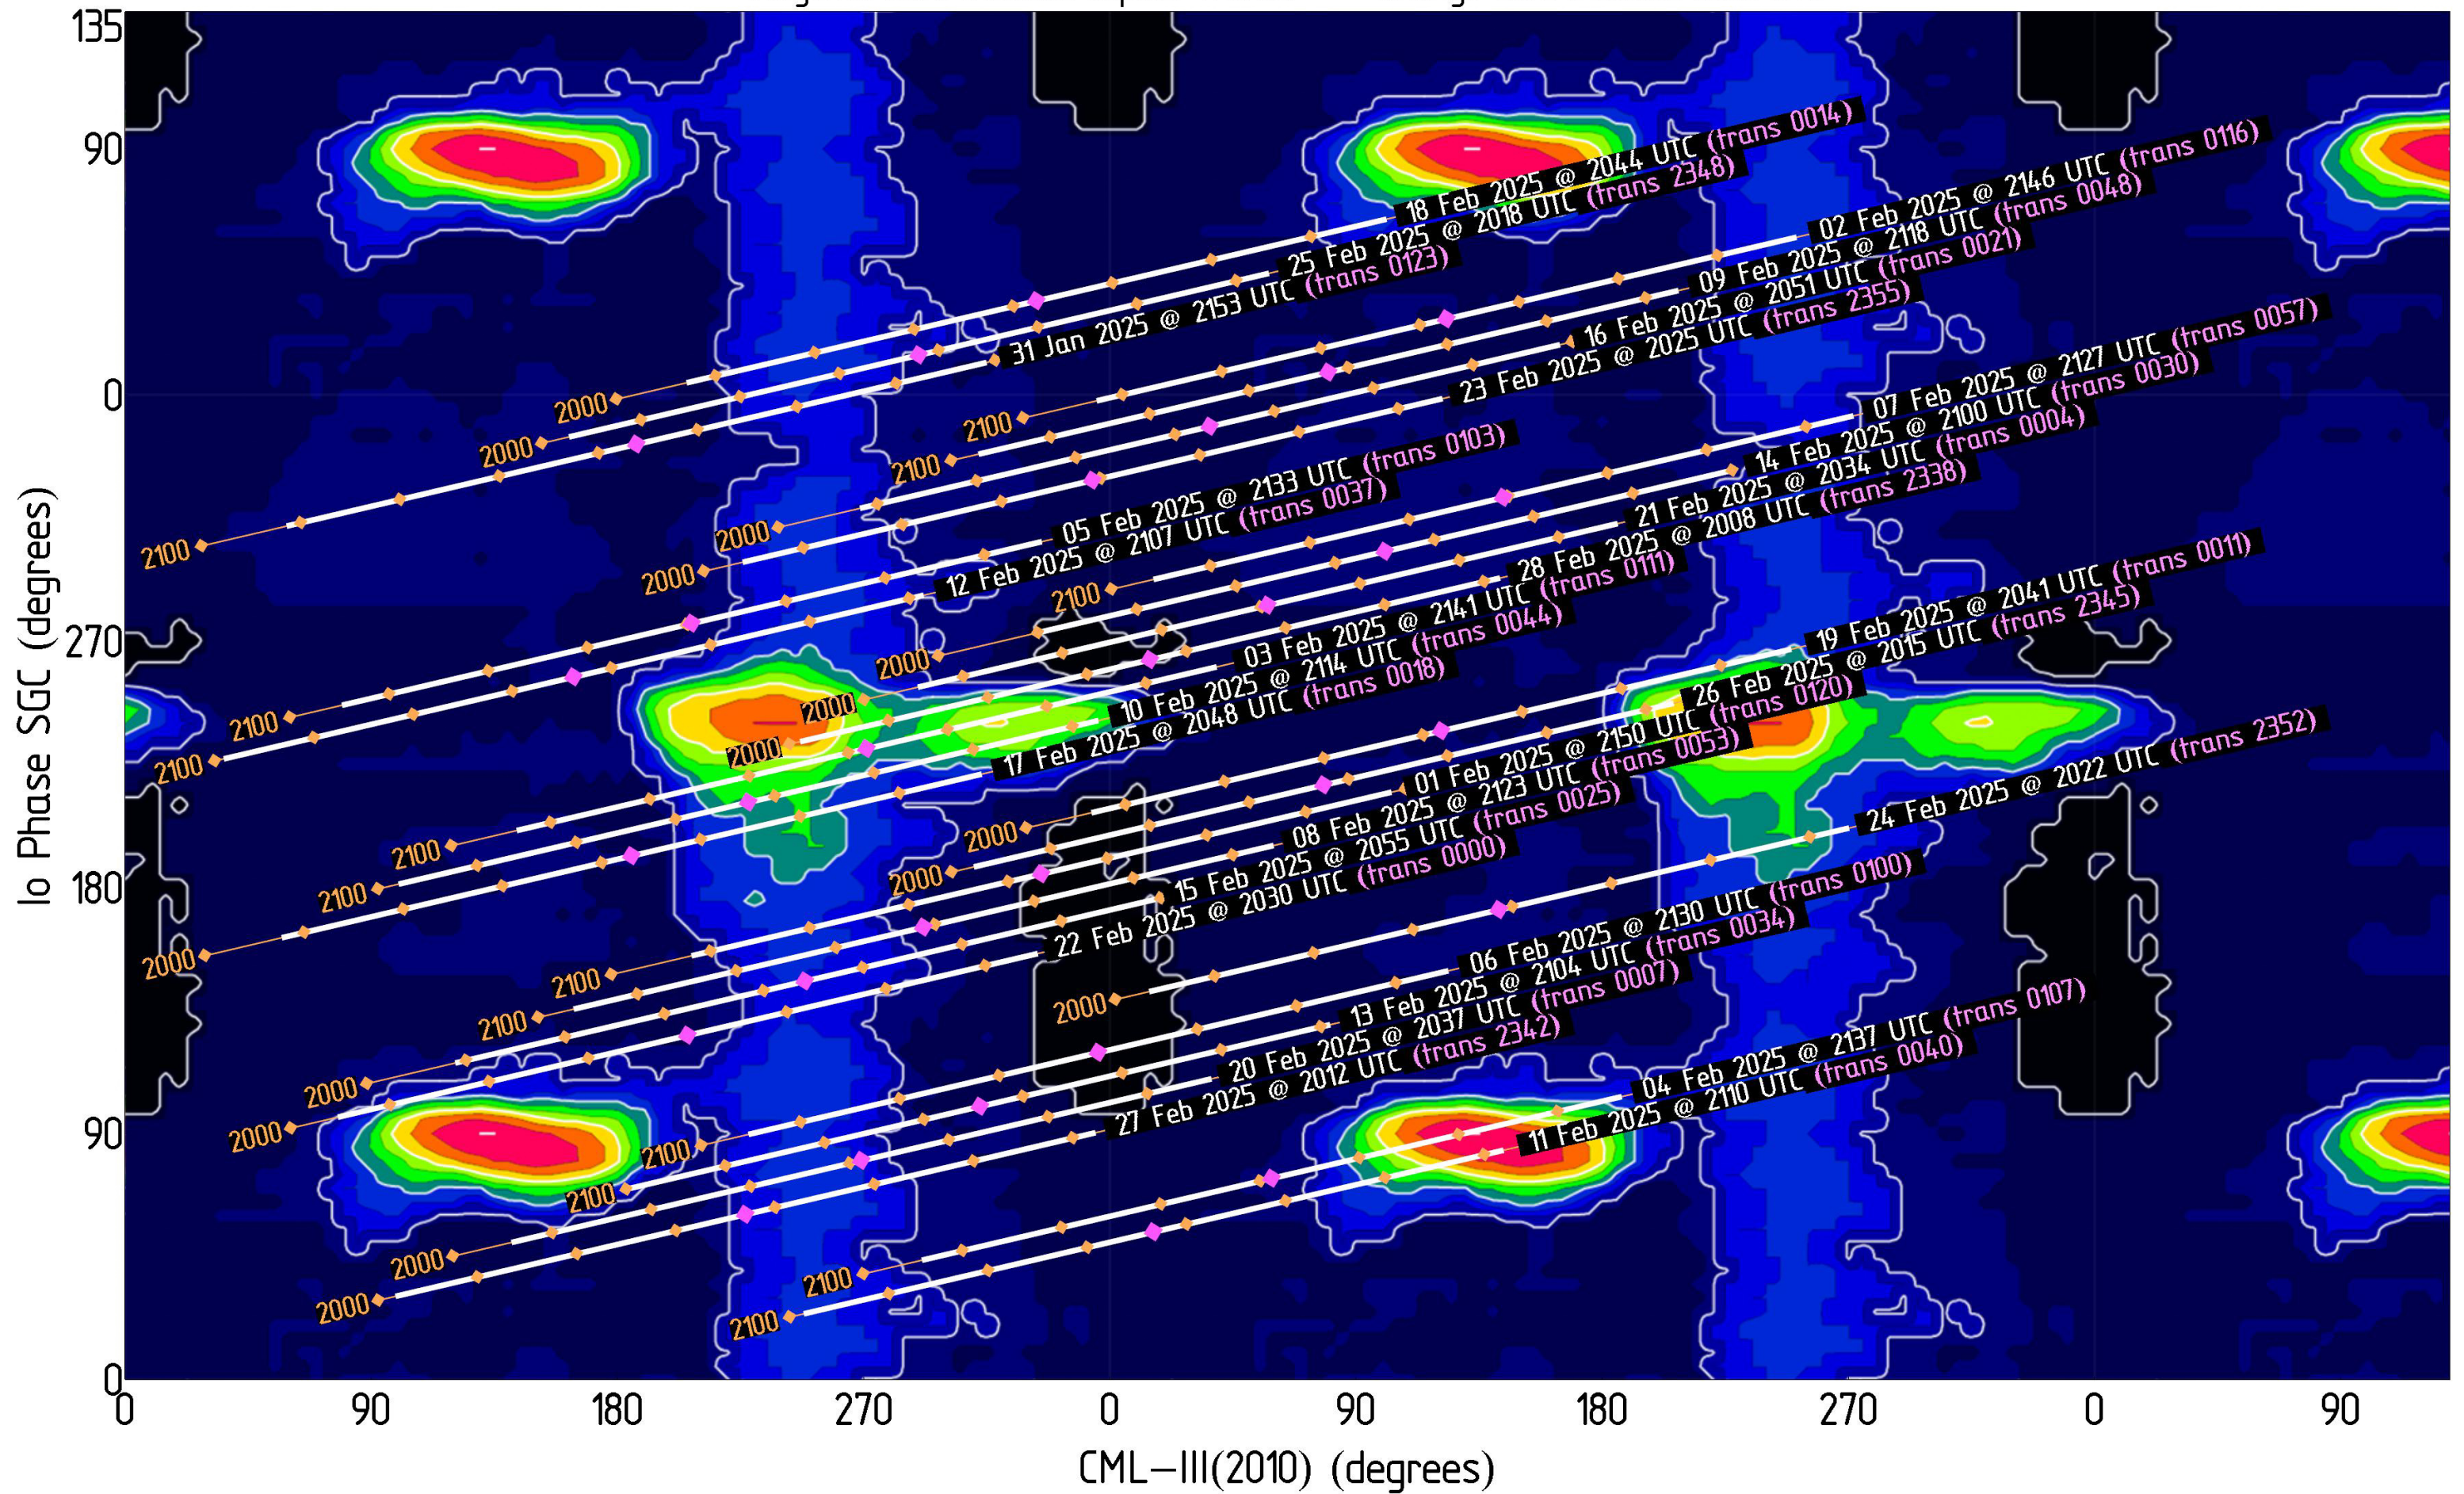

Jupiter Availability Plot for January 2025

Ephemerides for AJ4CO Observatory, Florida, 29°50' N, 82°37' W

Tracks show ± 3.5 hours from Jupiter transit – Times & dates indicate the beginning of each track (i.e., 3.5 hours prior to Jupiter transit)
Magenta dots indicate Jupiter transit Orange dots indicate xx00 UTC

Jupiter Availability Plot for February 2025

Ephemerides for AJ4CO Observatory, Florida, 29°50' N, 82°37' W

Tracks show ± 3.5 hours from Jupiter transit – Times & dates indicate the beginning of each track (i.e., 3.5 hours prior to Jupiter transit)
Magenta dots indicate Jupiter transit Orange dots indicate xx00 UTC

Jupiter Availability Plot for March 2025

Ephemerides for AJ4CO Observatory, Florida, 29°50' N, 82°37' W

Tracks show ± 3.5 hours from Jupiter transit – Times & dates indicate the beginning of each track (i.e., 3.5 hours prior to Jupiter transit)
Magenta dots indicate Jupiter transit Orange dots indicate xx00 UTC

Magenta dots indicate Jupiter transit Orange dots indicate xx00 UTC

Jupiter Availability Plot for September 2025

Ephemerides for AJ4CO Observatory, Florida, 29°50' N, 82°37' W

Tracks show ± 3.5 hours from Jupiter transit – Times & dates indicate the beginning of each track (i.e., 3.5 hours prior to Jupiter transit)