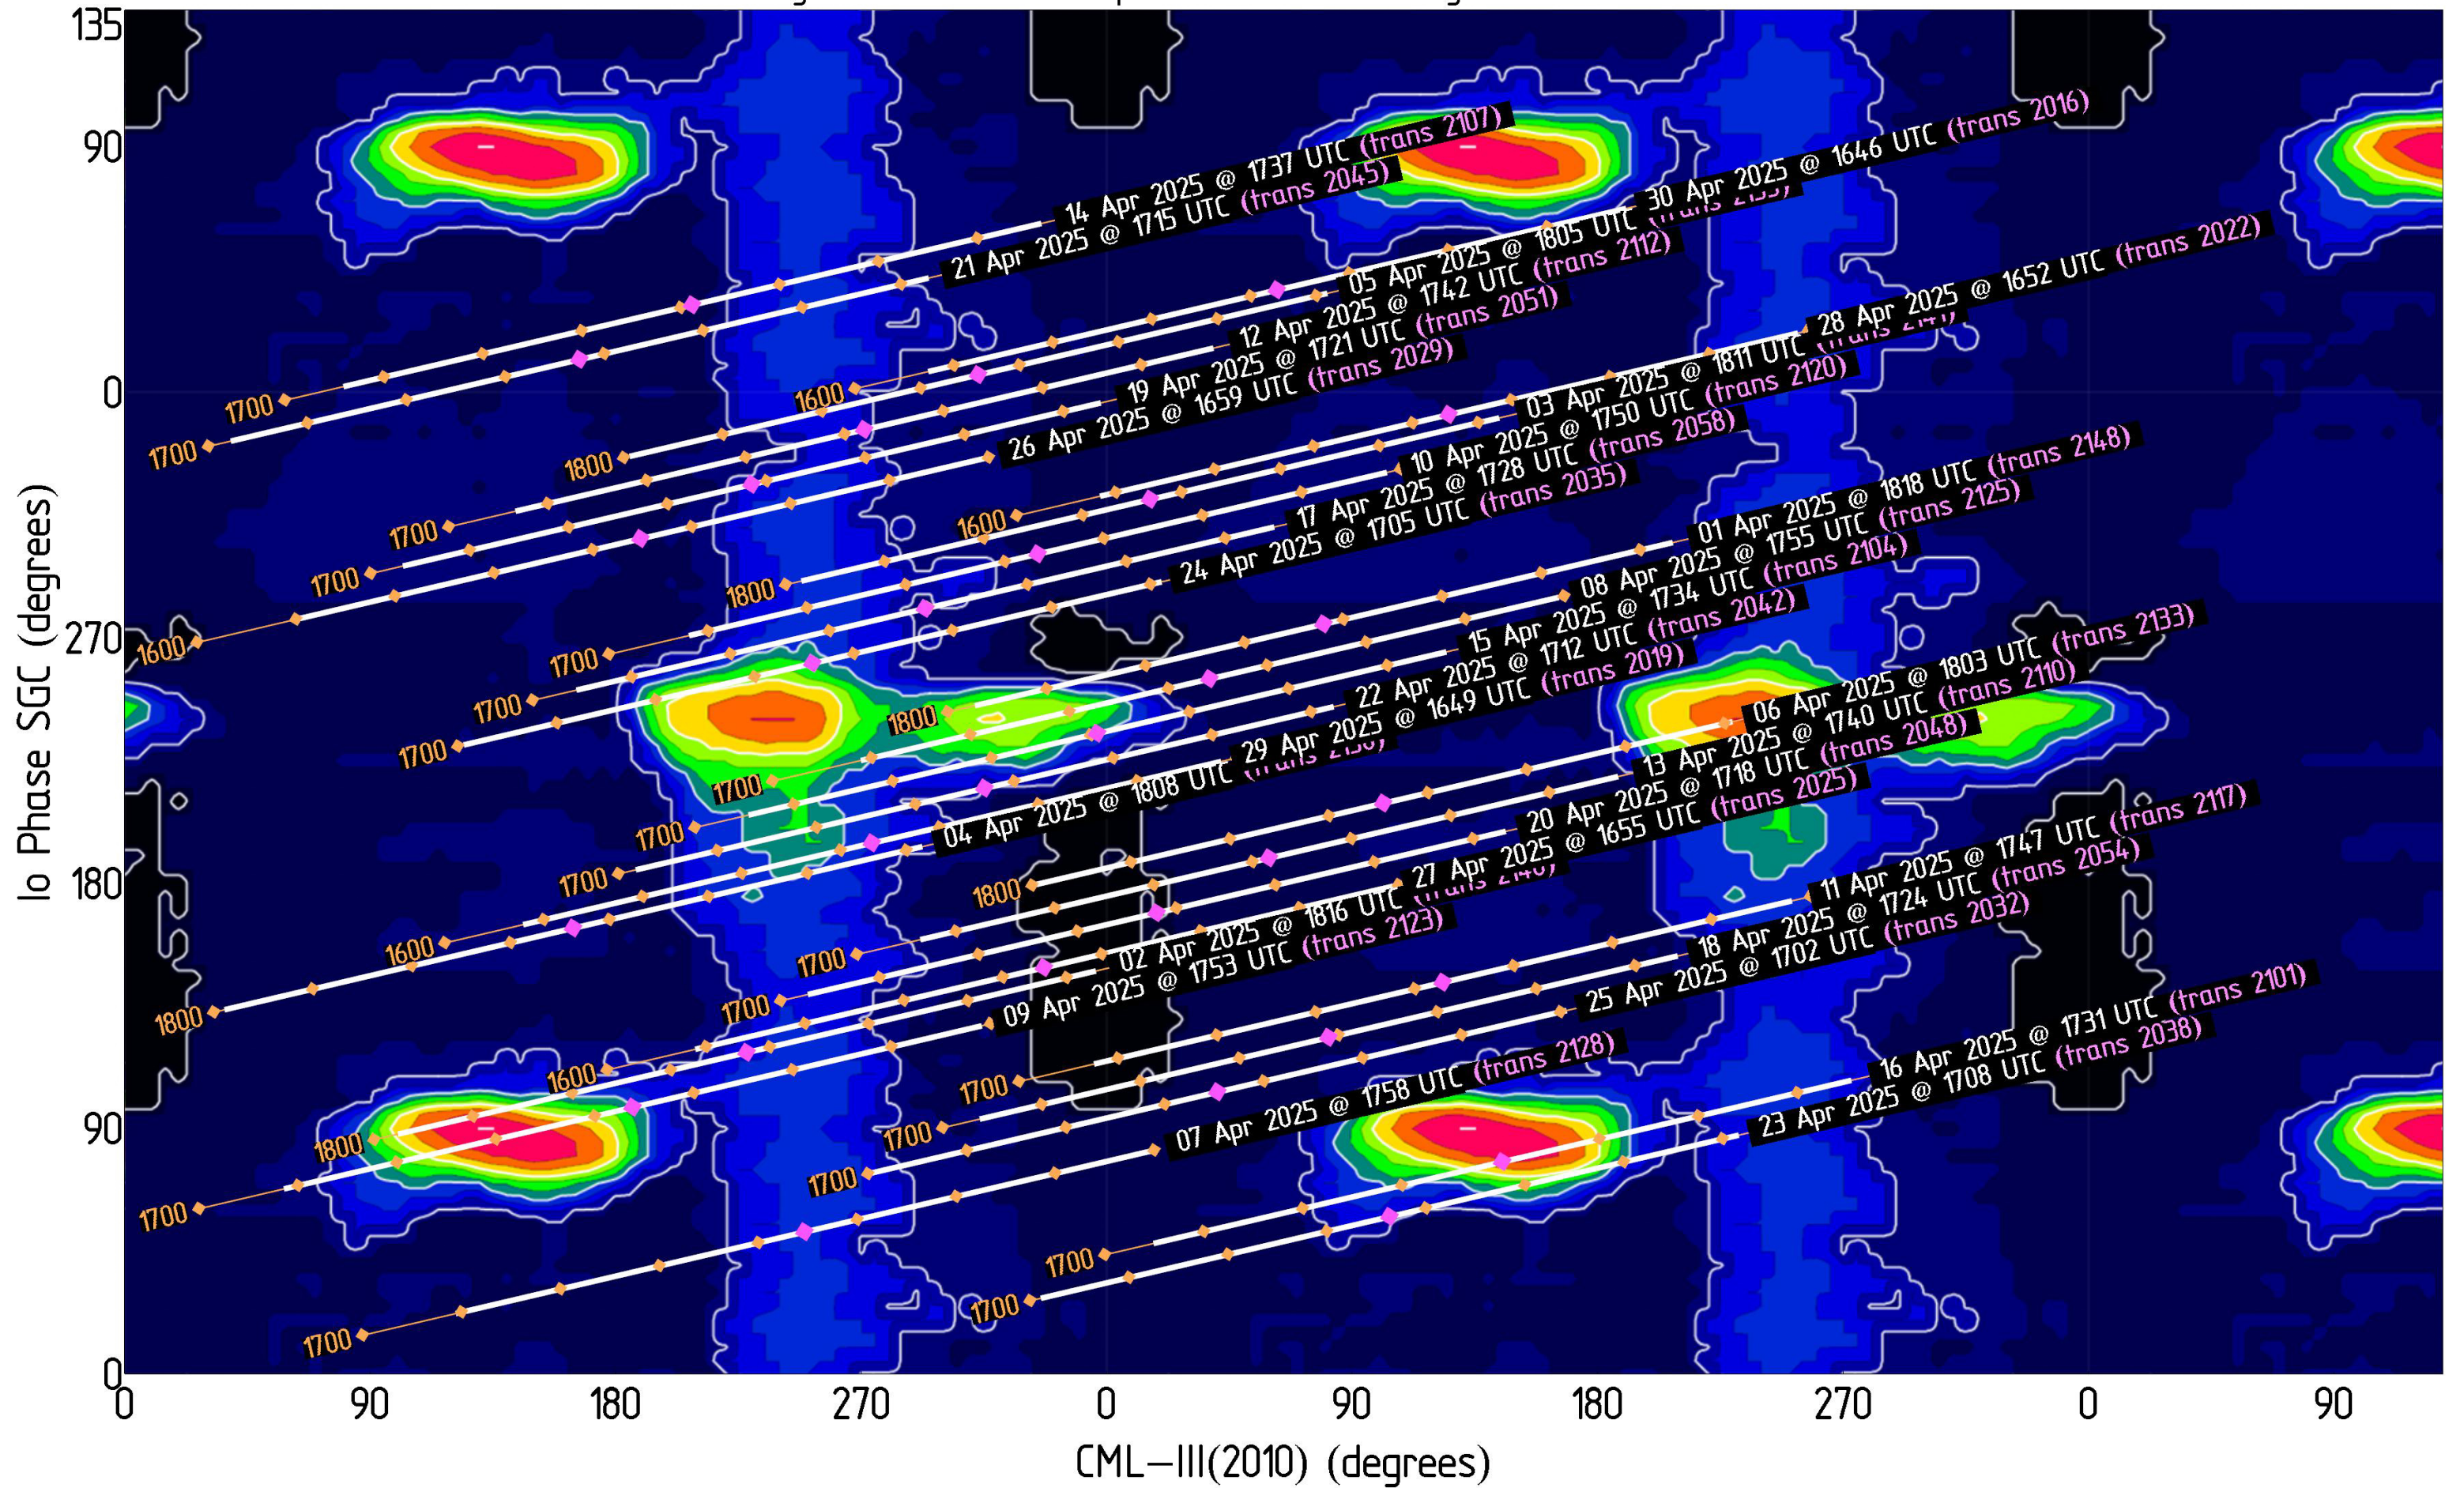

Jupiter Availability Plot for March 2025

Ephemerides for AJ4CO Observatory, Florida, 29°50' N, 82°37' W

Tracks show ± 3.5 hours from Jupiter transit – Times & dates indicate the beginning of each track (i.e., 3.5 hours prior to Jupiter transit)
Magenta dots indicate Jupiter transit Orange dots indicate xx00 UTC

Jupiter Availability Plot for April 2025

Ephemerides for AJ4CO Observatory, Florida, 29°50' N, 82°37' W

Tracks show ± 3.5 hours from Jupiter transit – Times & dates indicate the beginning of each track (i.e., 3.5 hours prior to Jupiter transit)

Magenta dots indicate Jupiter transit Orange dots indicate xx00 UTC

Jupiter Availability Plot for May 2025

Ephemerides for AJ4CO Observatory, Florida, 29°50' N, 82°37' W

Tracks show ± 3.5 hours from Jupiter transit – Times & dates indicate the beginning of each track (i.e., 3.5 hours prior to Jupiter transit)

Magenta dots indicate Jupiter transit Orange dots indicate xx00 UTC

Jupiter Availability Plot for September 2025

Ephemerides for AJ4CO Observatory, Florida, 29°50' N, 82°37' W

Tracks show ± 3.5 hours from Jupiter transit – Times & dates indicate the beginning of each track (i.e., 3.5 hours prior to Jupiter transit)