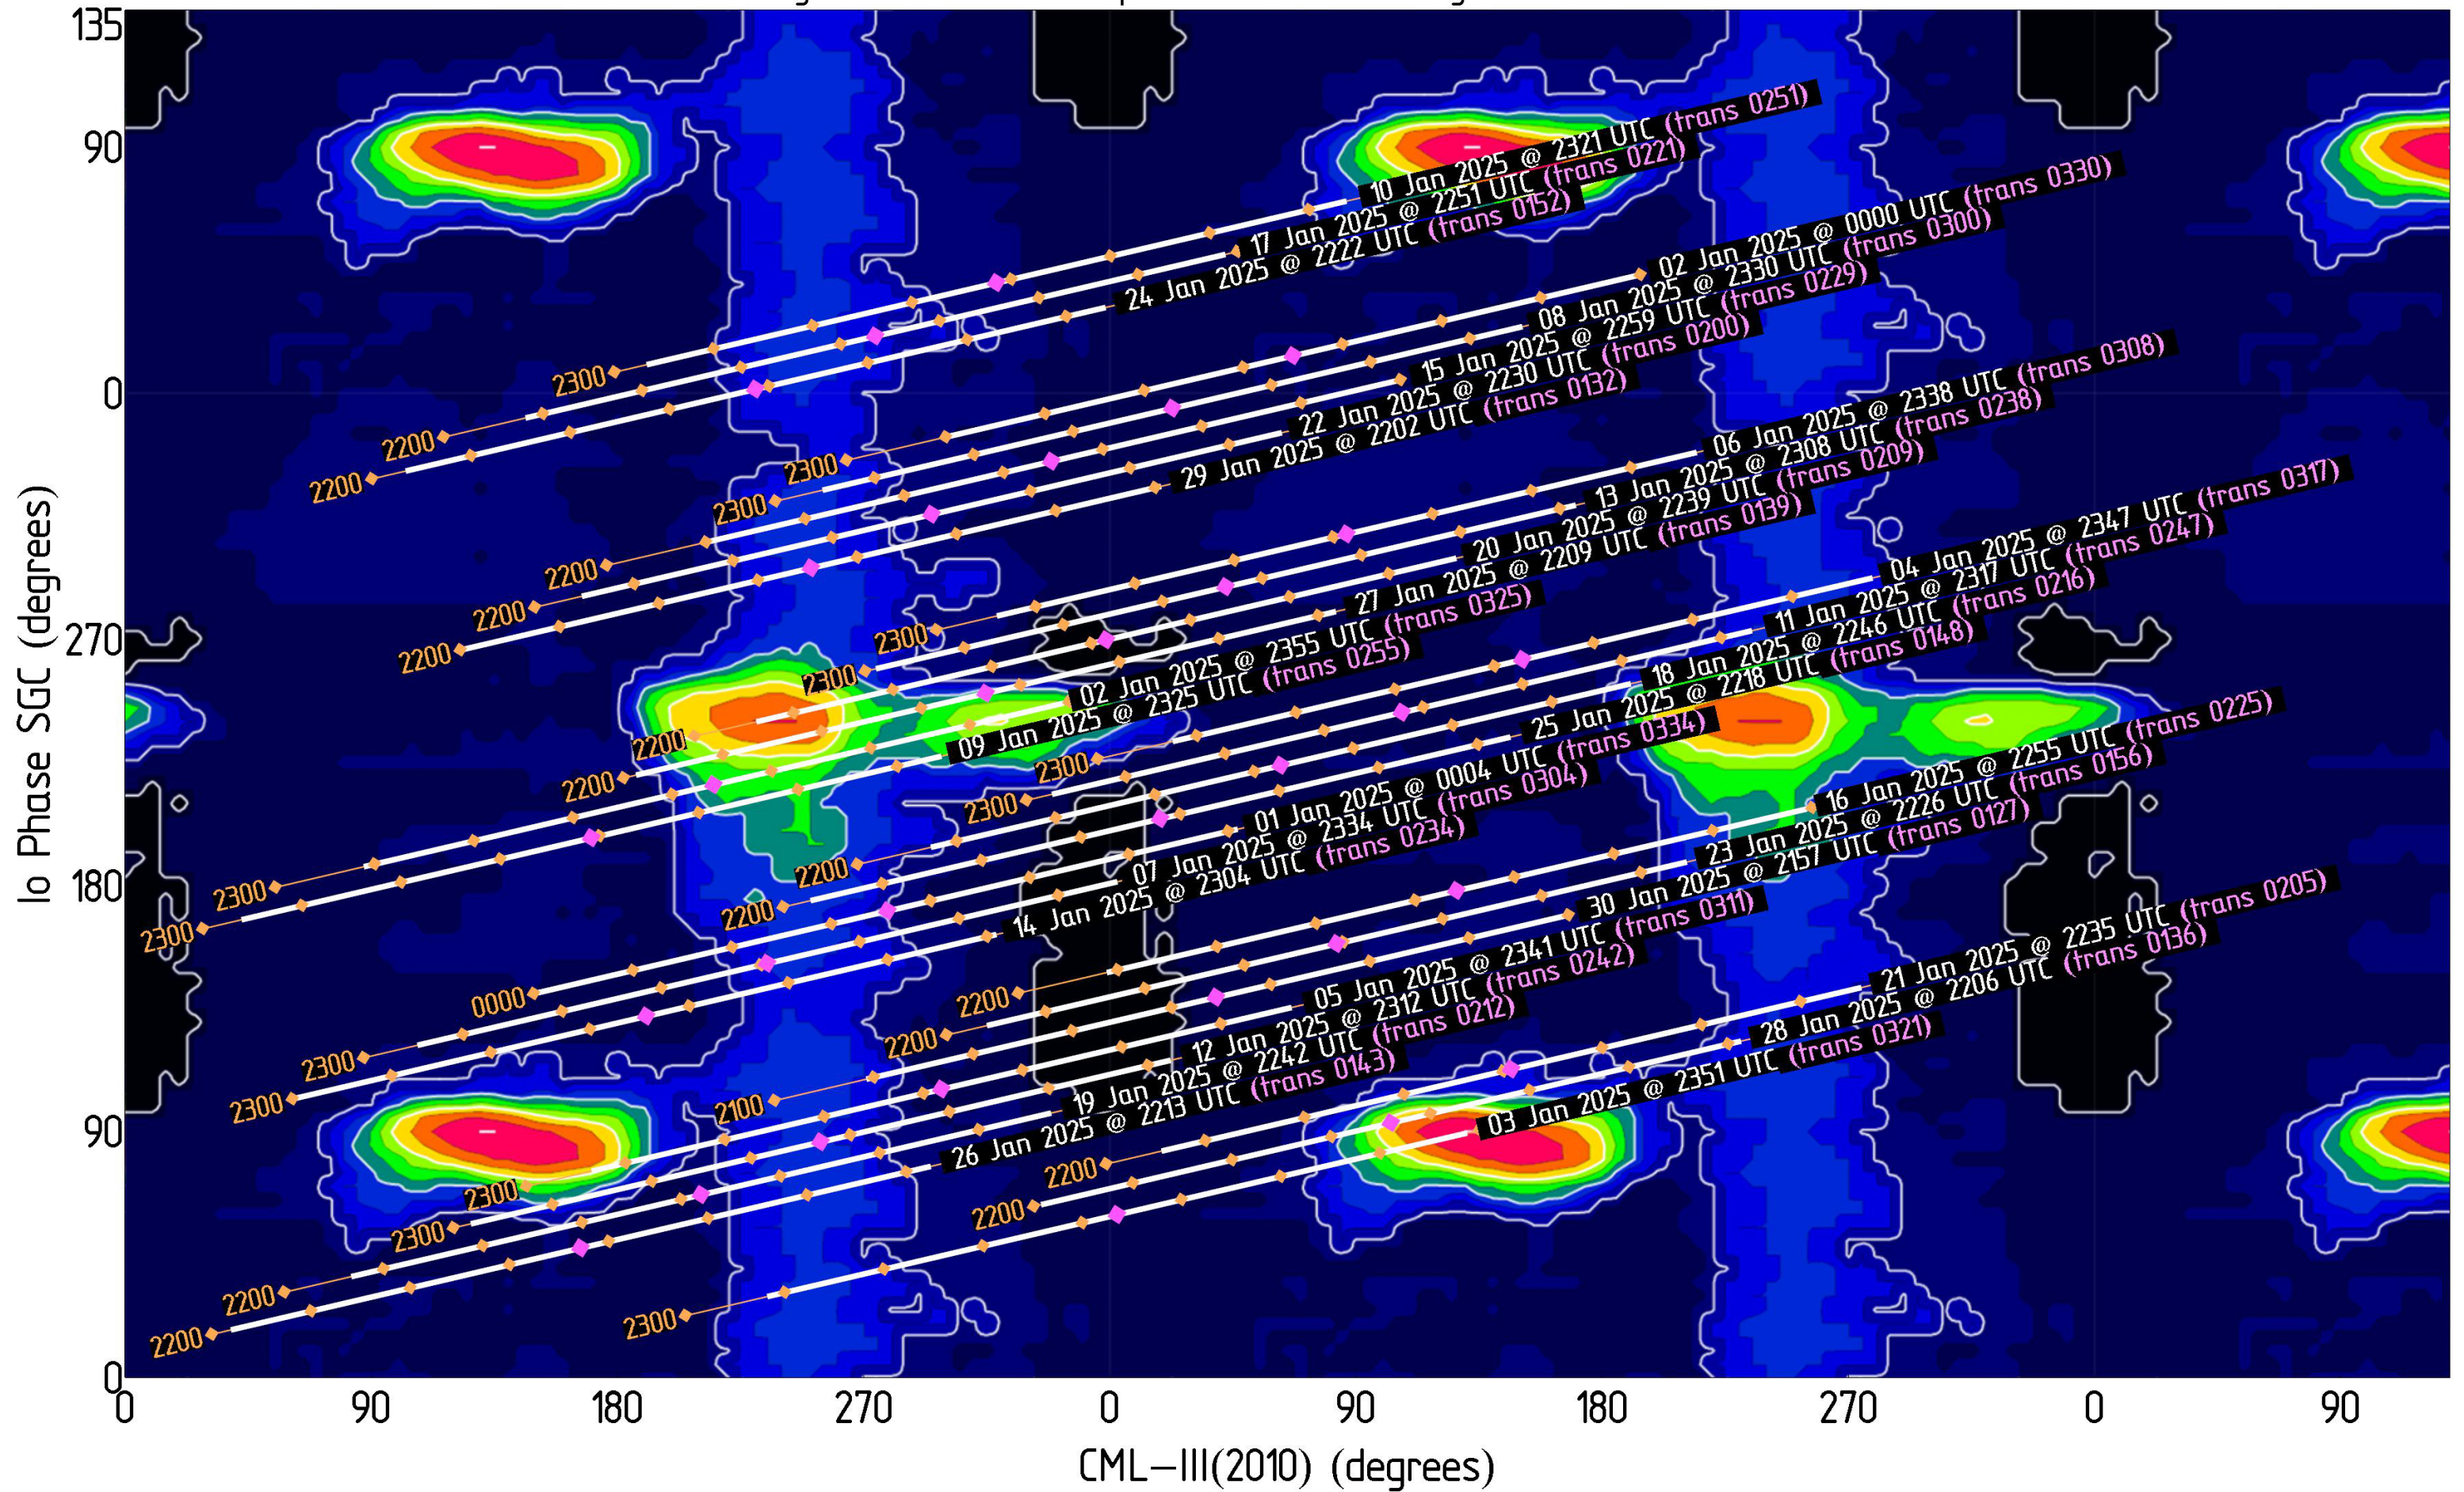

Jupiter Availability Plot for January 2025

Ephemerides for AJ4CO Observatory, Florida, 29°50' N, 82°37' W

Tracks show ± 3.5 hours from Jupiter transit – Times & dates indicate the beginning of each track (i.e., 3.5 hours prior to Jupiter transit)
Magenta dots indicate Jupiter transit Orange dots indicate xx00 UTC

Jupiter Availability Plot for February 2025

Ephemerides for AJ4CO Observatory, Florida, 29°50' N, 82°37' W

Tracks show ± 3.5 hours from Jupiter transit – Times & dates indicate the beginning of each track (i.e., 3.5 hours prior to Jupiter transit)
Magenta dots indicate Jupiter transit Orange dots indicate xx00 UTC

Jupiter Availability Plot for March 2025

Ephemerides for AJ4CO Observatory, Florida, 29°50' N, 82°37' W

Tracks show ± 3.5 hours from Jupiter transit – Times & dates indicate the beginning of each track (i.e., 3.5 hours prior to Jupiter transit)
Magenta dots indicate Jupiter transit Orange dots indicate xx00 UTC

Magenta dots indicate Jupiter transit Orange dots indicate xx00 UTC

Jupiter Availability Plot for September 2025

Ephemerides for AJ4CO Observatory, Florida, 29°50' N, 82°37' W

Tracks show ± 3.5 hours from Jupiter transit – Times & dates indicate the beginning of each track (i.e., 3.5 hours prior to Jupiter transit)