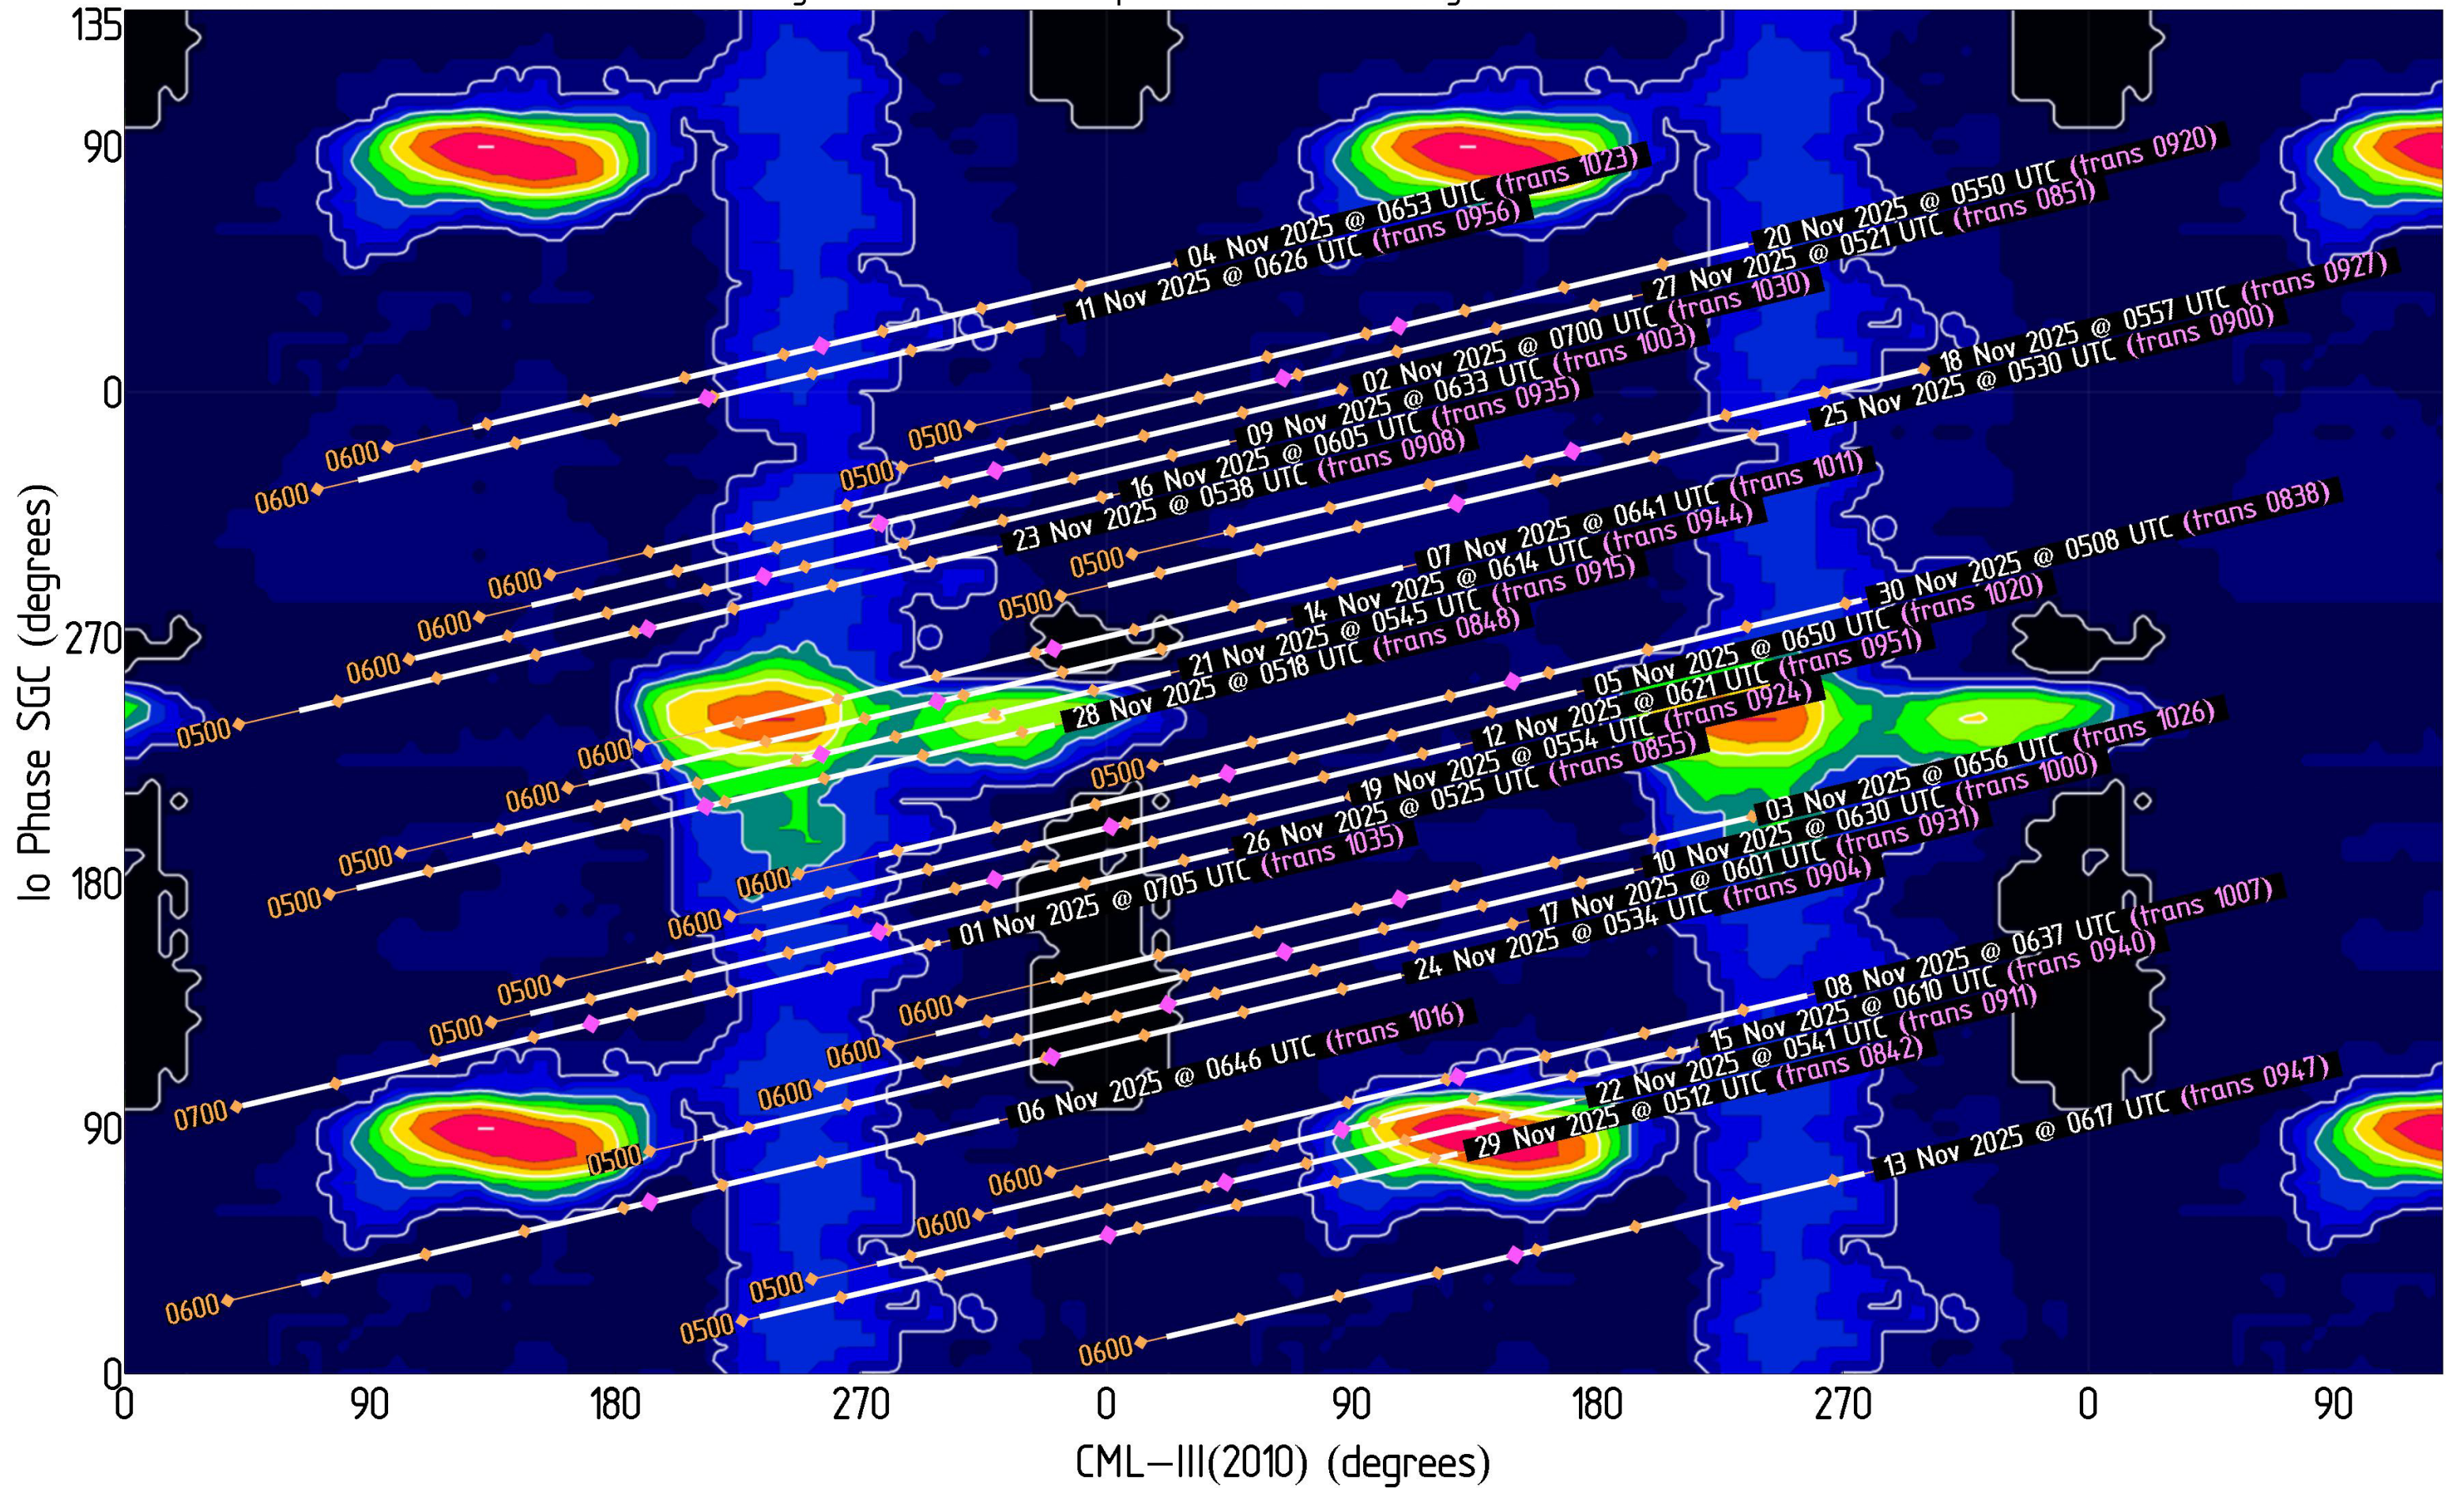

Magenta dots indicate Jupiter transit Orange dots indicate xx00 UTC

Jupiter Availability Plot for September 2025

Ephemerides for AJ4CO Observatory, Florida, 29°50' N, 82°37' W

Tracks show ± 3.5 hours from Jupiter transit – Times & dates indicate the beginning of each track (i.e., 3.5 hours prior to Jupiter transit)

Magenta dots indicate Jupiter transit Orange dots indicate xx00 UTC

Jupiter Availability Plot for October 2025

Ephemerides for AJ4CO Observatory, Florida, 29°50' N, 82°37' W

Tracks show ± 3.5 hours from Jupiter transit – Times & dates indicate the beginning of each track (i.e., 3.5 hours prior to Jupiter transit)
Magenta dots indicate Jupiter transit Orange dots indicate xx00 UTC

Jupiter Availability Plot for November 2025

Ephemerides for AJ4CO Observatory, Florida, 29°50' N, 82°37' W

Tracks show ± 3.5 hours from Jupiter transit – Times & dates indicate the beginning of each track (i.e., 3.5 hours prior to Jupiter transit)
Magenta dots indicate Jupiter transit Orange dots indicate xx00 UTC

Jupiter Availability Plot for December 2025

Ephemerides for AJ4CO Observatory, Florida, 29°50' N, 82°37' W

Tracks show ± 3.5 hours from Jupiter transit – Times & dates indicate the beginning of each track (i.e., 3.5 hours prior to Jupiter transit)
Magenta dots indicate Jupiter transit Orange dots indicate xx00 UTC