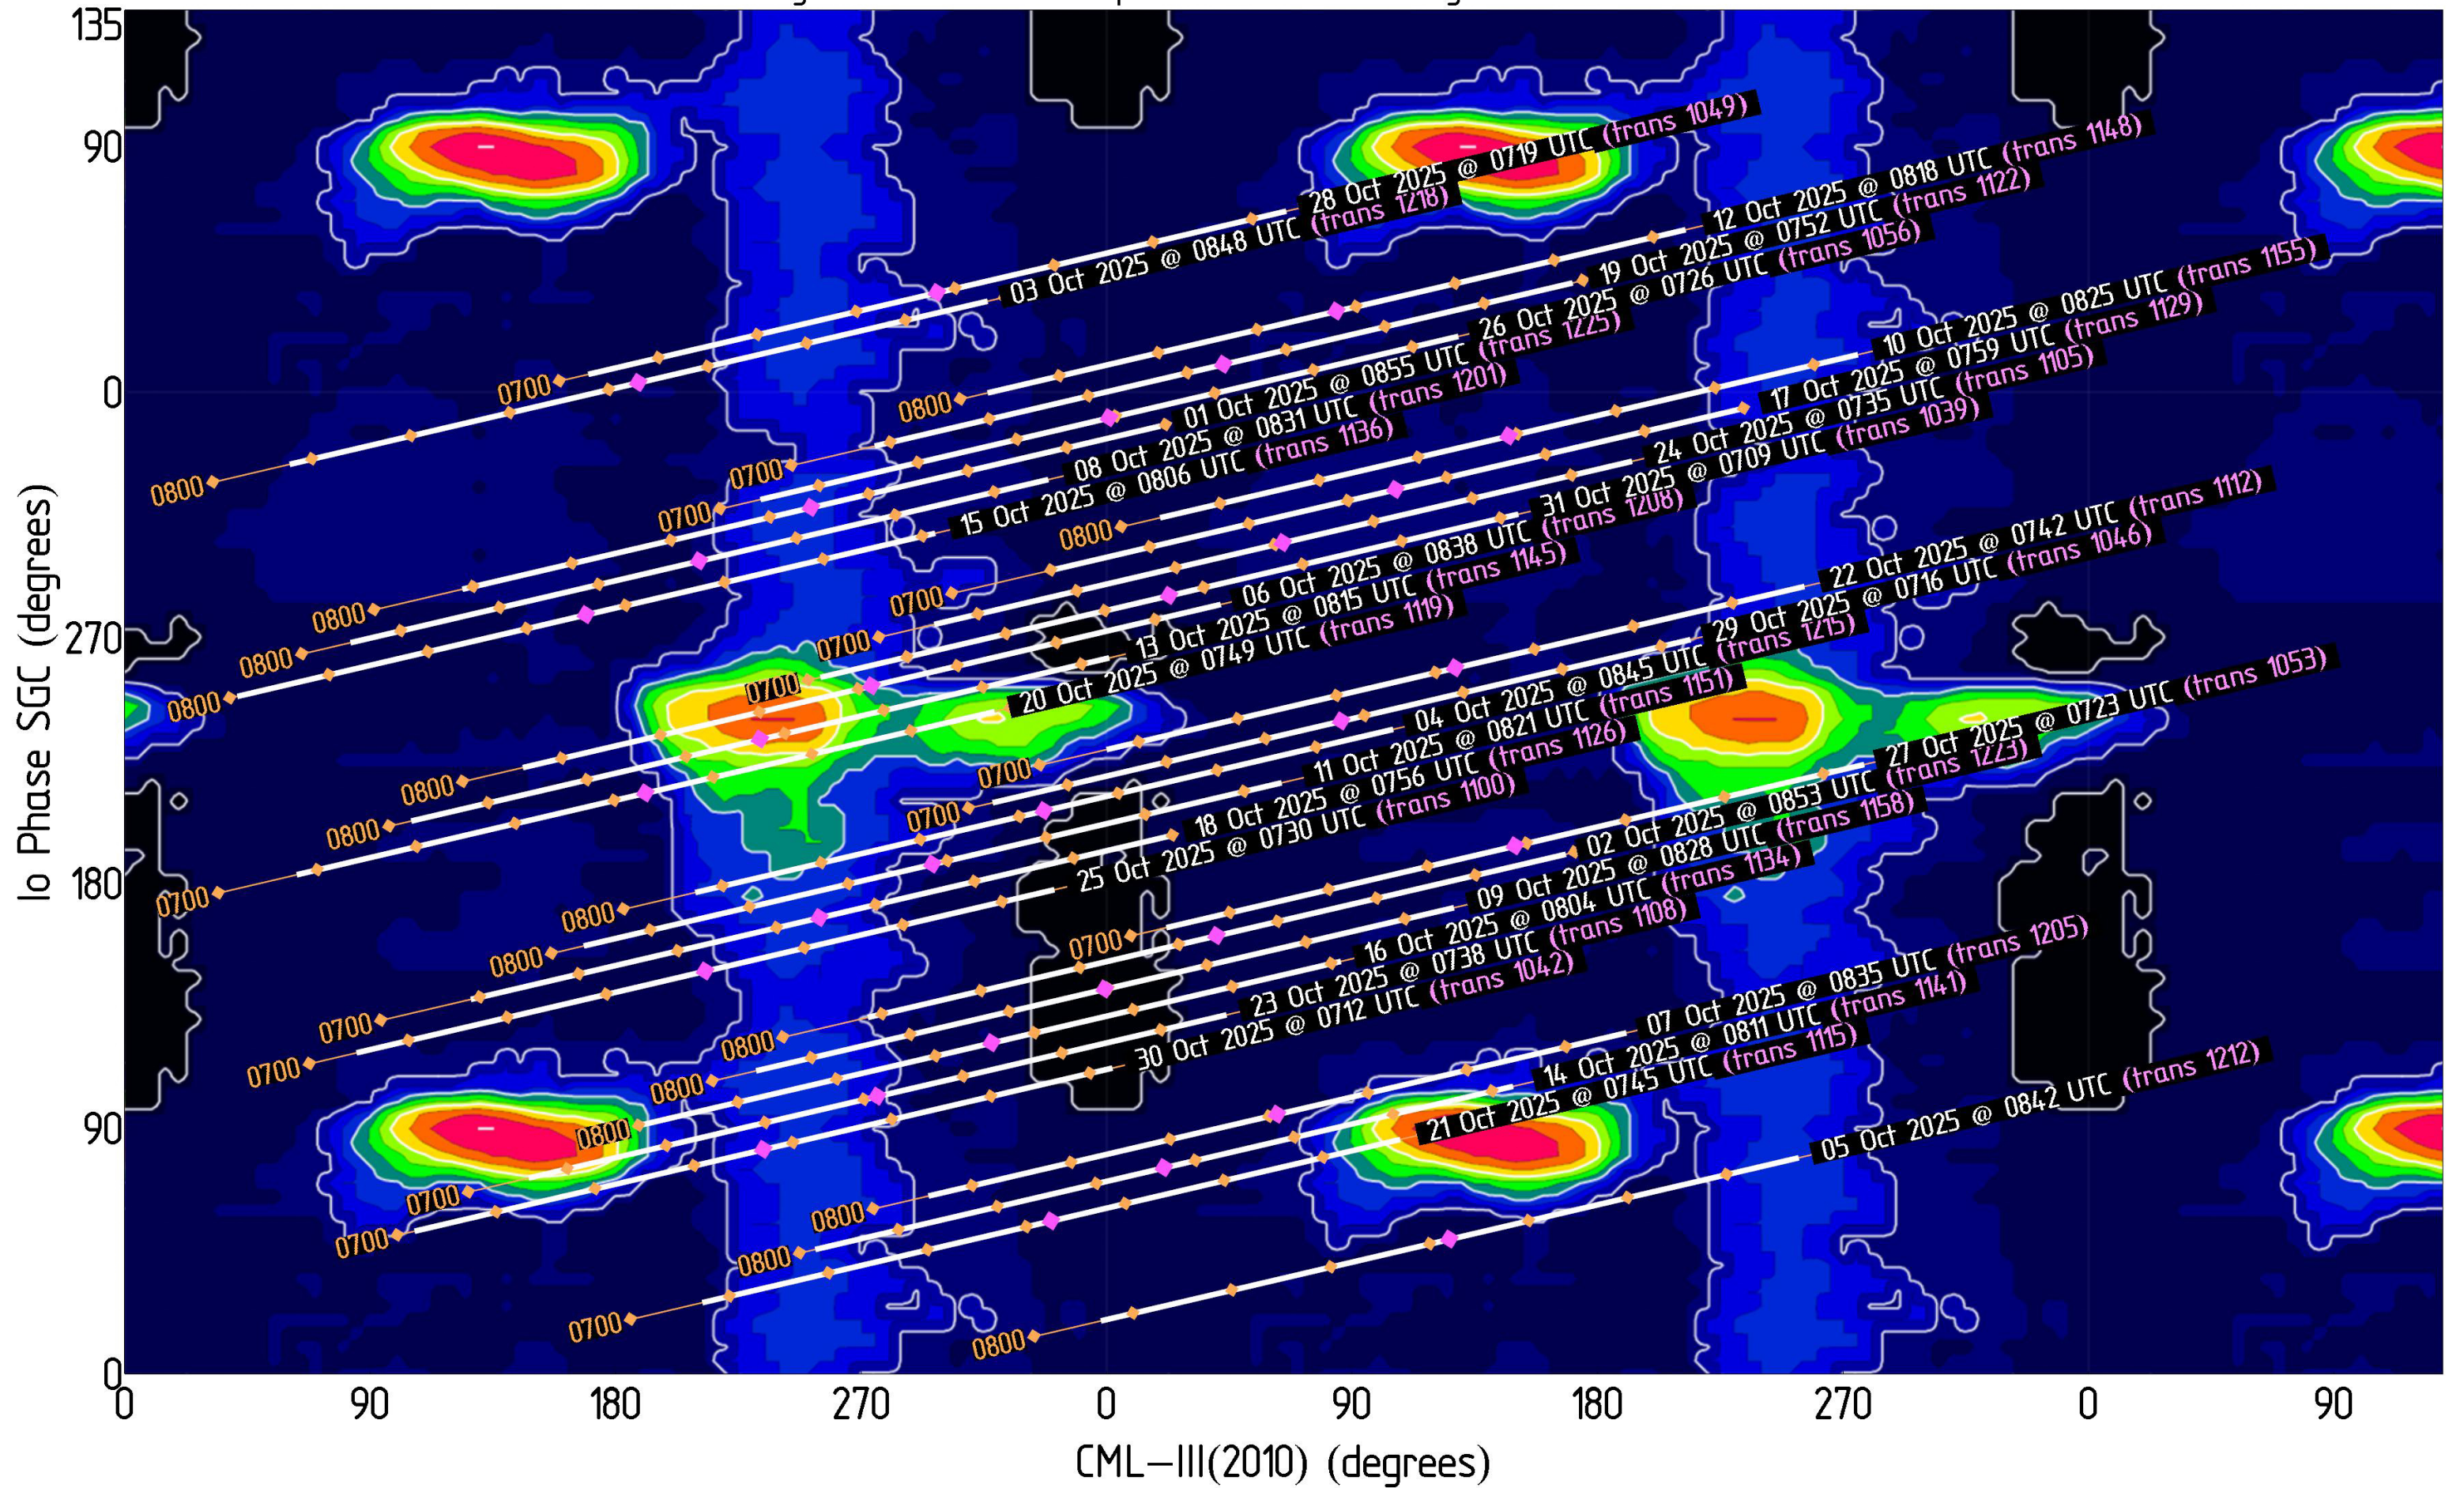

Magenta dots indicate Jupiter transit Orange dots indicate xx00 UTC

Jupiter Availability Plot for May 2025

Ephemerides for AJ4CO Observatory, Florida, 29°50' N, 82°37' W

Tracks show ± 3.5 hours from Jupiter transit – Times & dates indicate the beginning of each track (i.e., 3.5 hours prior to Jupiter transit)

Magenta dots indicate Jupiter transit Orange dots indicate xx00 UTC

Jupiter Availability Plot for September 2025

Ephemerides for AJ4CO Observatory, Florida, 29°50' N, 82°37' W

Tracks show ± 3.5 hours from Jupiter transit – Times & dates indicate the beginning of each track (i.e., 3.5 hours prior to Jupiter transit)

Magenta dots indicate Jupiter transit Orange dots indicate xx00 UTC

Jupiter Availability Plot for October 2025

Ephemerides for AJ4CO Observatory, Florida, 29°50' N, 82°37' W

Tracks show ± 3.5 hours from Jupiter transit – Times & dates indicate the beginning of each track (i.e., 3.5 hours prior to Jupiter transit)
Magenta dots indicate Jupiter transit Orange dots indicate xx00 UTC

Jupiter Availability Plot for November 2025

Ephemerides for AJ4CO Observatory, Florida, 29°50' N, 82°37' W

Tracks show ± 3.5 hours from Jupiter transit – Times & dates indicate the beginning of each track (i.e., 3.5 hours prior to Jupiter transit)
Magenta dots indicate Jupiter transit Orange dots indicate xx00 UTC