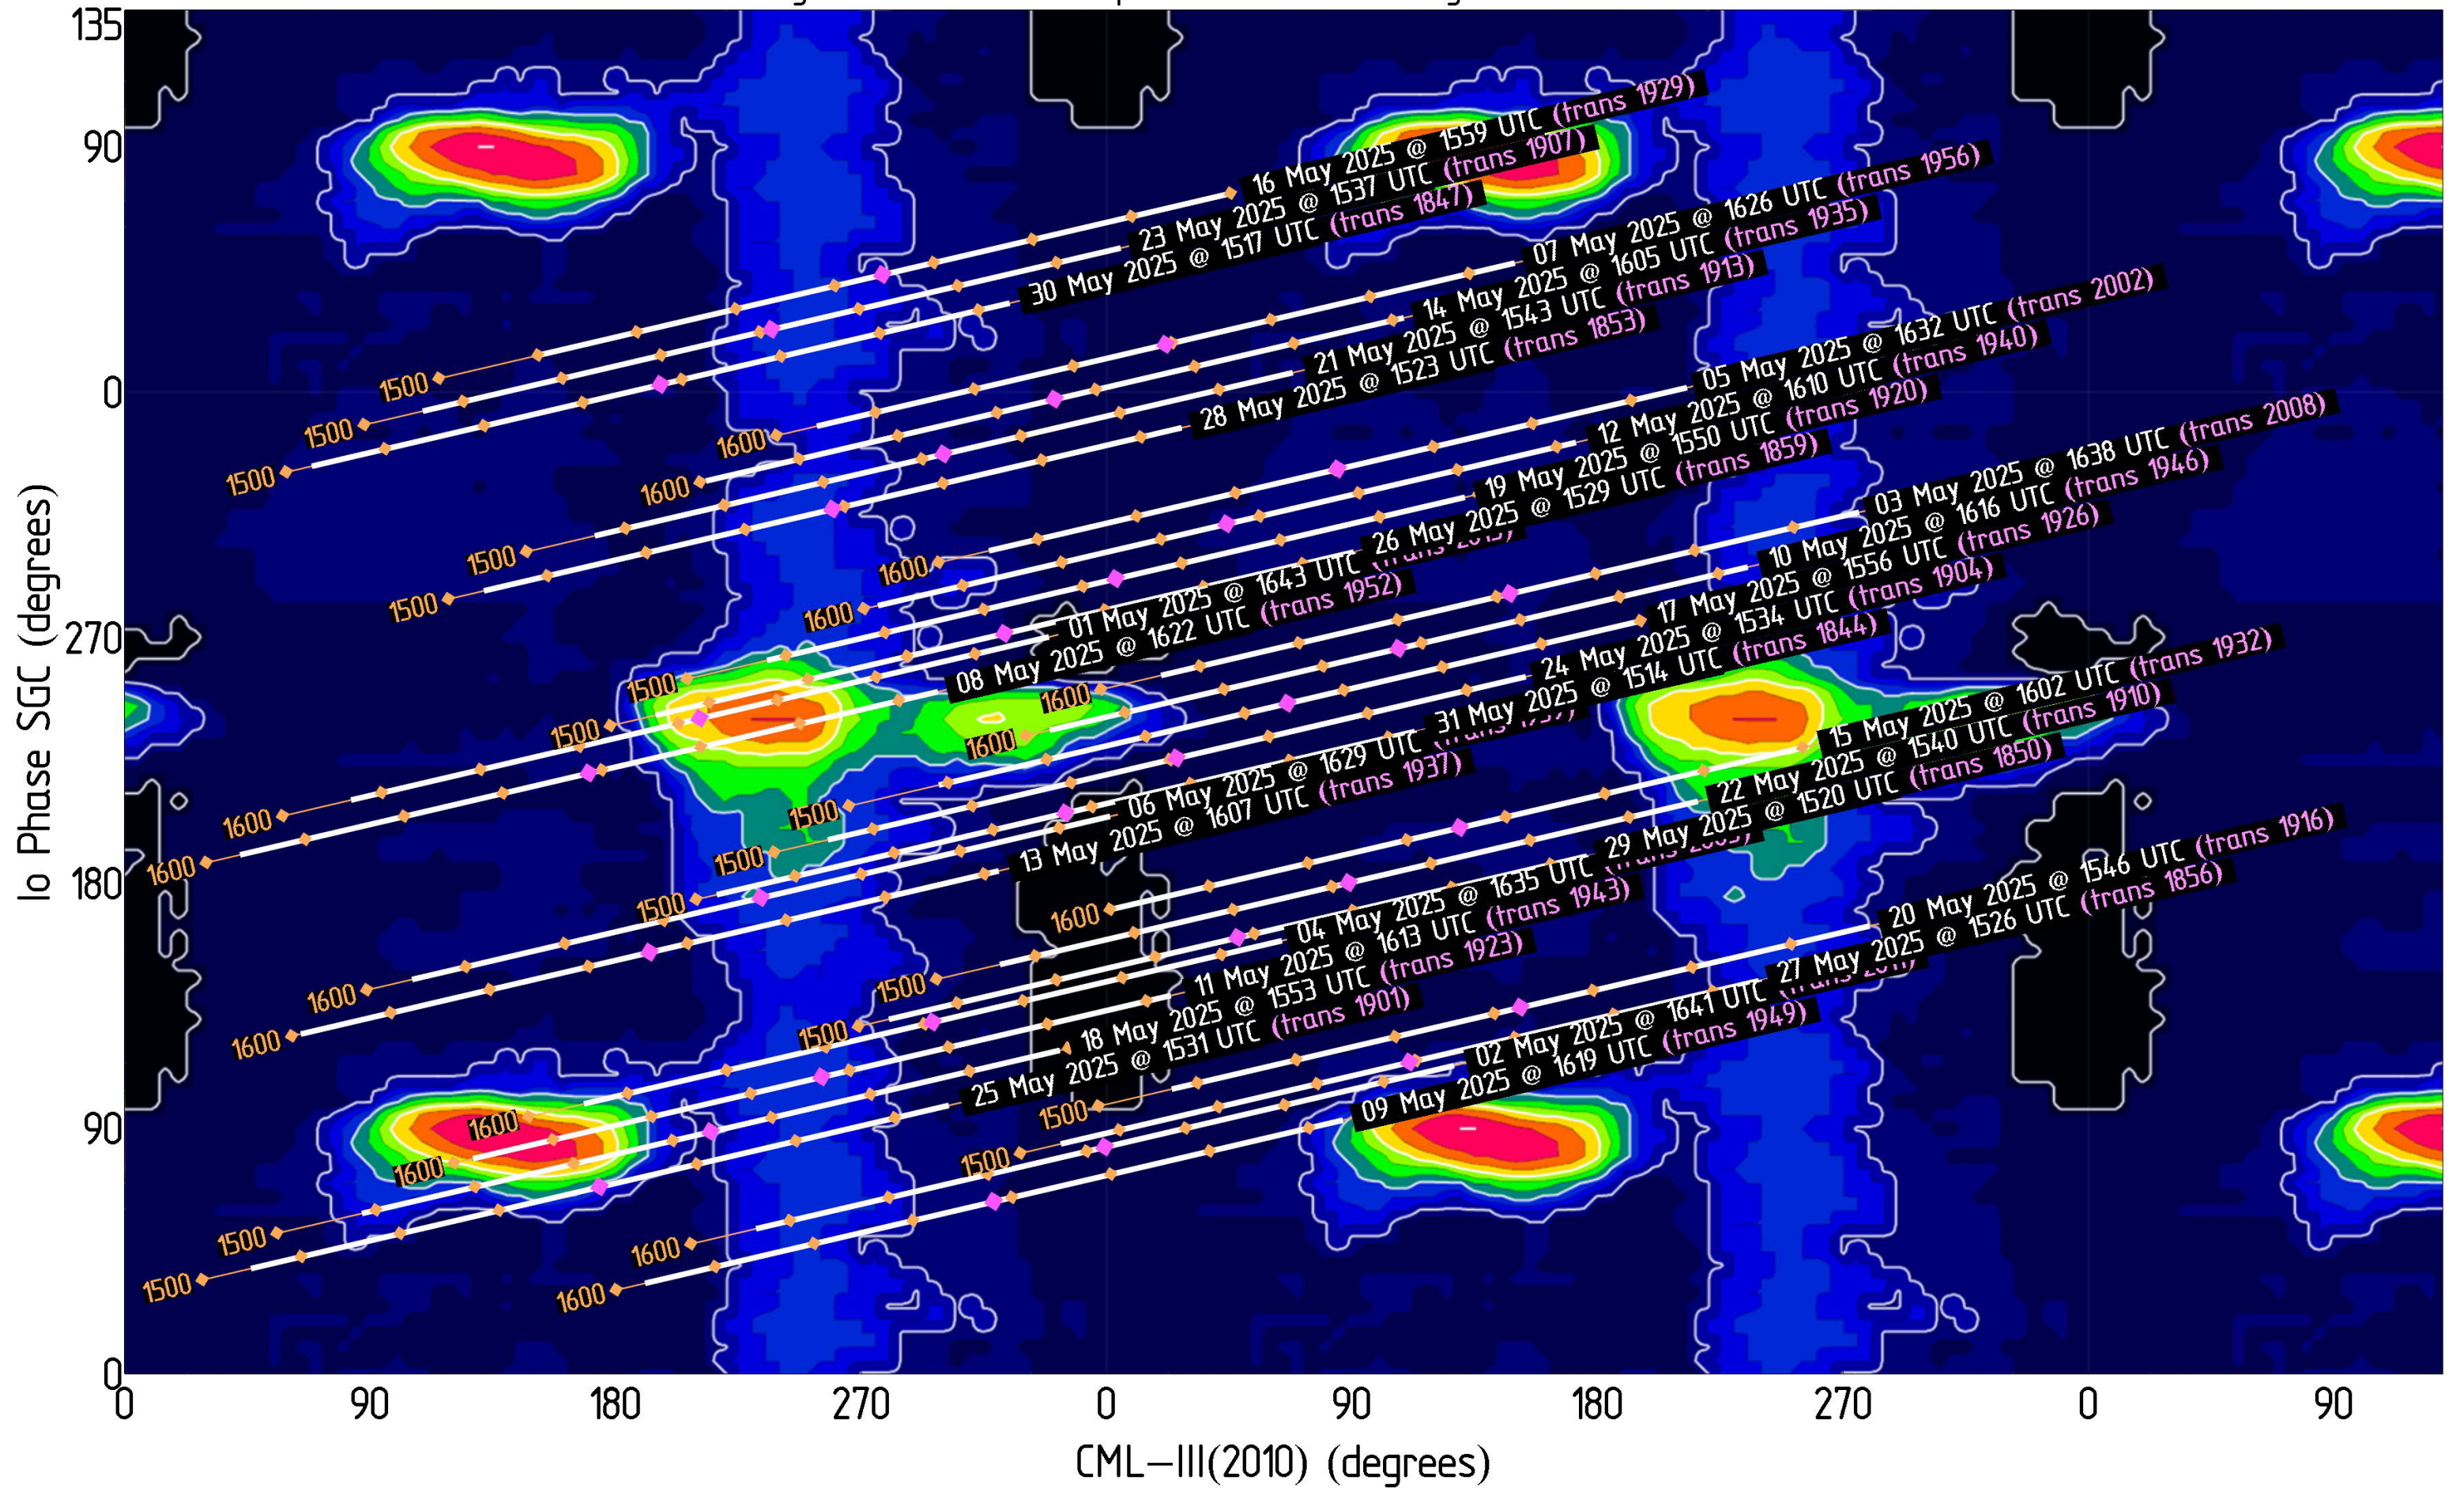

Jupiter Availability Plot for April 2025

Ephemerides for AJ4CO Observatory, Florida, 29°50' N, 82°37' W

Tracks show ± 3.5 hours from Jupiter transit – Times & dates indicate the beginning of each track (i.e., 3.5 hours prior to Jupiter transit)

Magenta dots indicate Jupiter transit Orange dots indicate xx00 UTC

Jupiter Availability Plot for May 2025

Ephemerides for AJ4CO Observatory, Florida, 29°50' N, 82°37' W

Tracks show ± 3.5 hours from Jupiter transit – Times & dates indicate the beginning of each track (i.e., 3.5 hours prior to Jupiter transit)

Magenta dots indicate Jupiter transit Orange dots indicate xx00 UTC

Jupiter Availability Plot for September 2025

Ephemerides for AJ4CO Observatory, Florida, 29°50' N, 82°37' W

Tracks show ± 3.5 hours from Jupiter transit – Times & dates indicate the beginning of each track (i.e., 3.5 hours prior to Jupiter transit)

Magenta dots indicate Jupiter transit Orange dots indicate xx00 UTC

Jupiter Availability Plot for October 2025

Ephemerides for AJ4CO Observatory, Florida, 29°50' N, 82°37' W

Tracks show ± 3.5 hours from Jupiter transit – Times & dates indicate the beginning of each track (i.e., 3.5 hours prior to Jupiter transit)
Magenta dots indicate Jupiter transit Orange dots indicate xx00 UTC