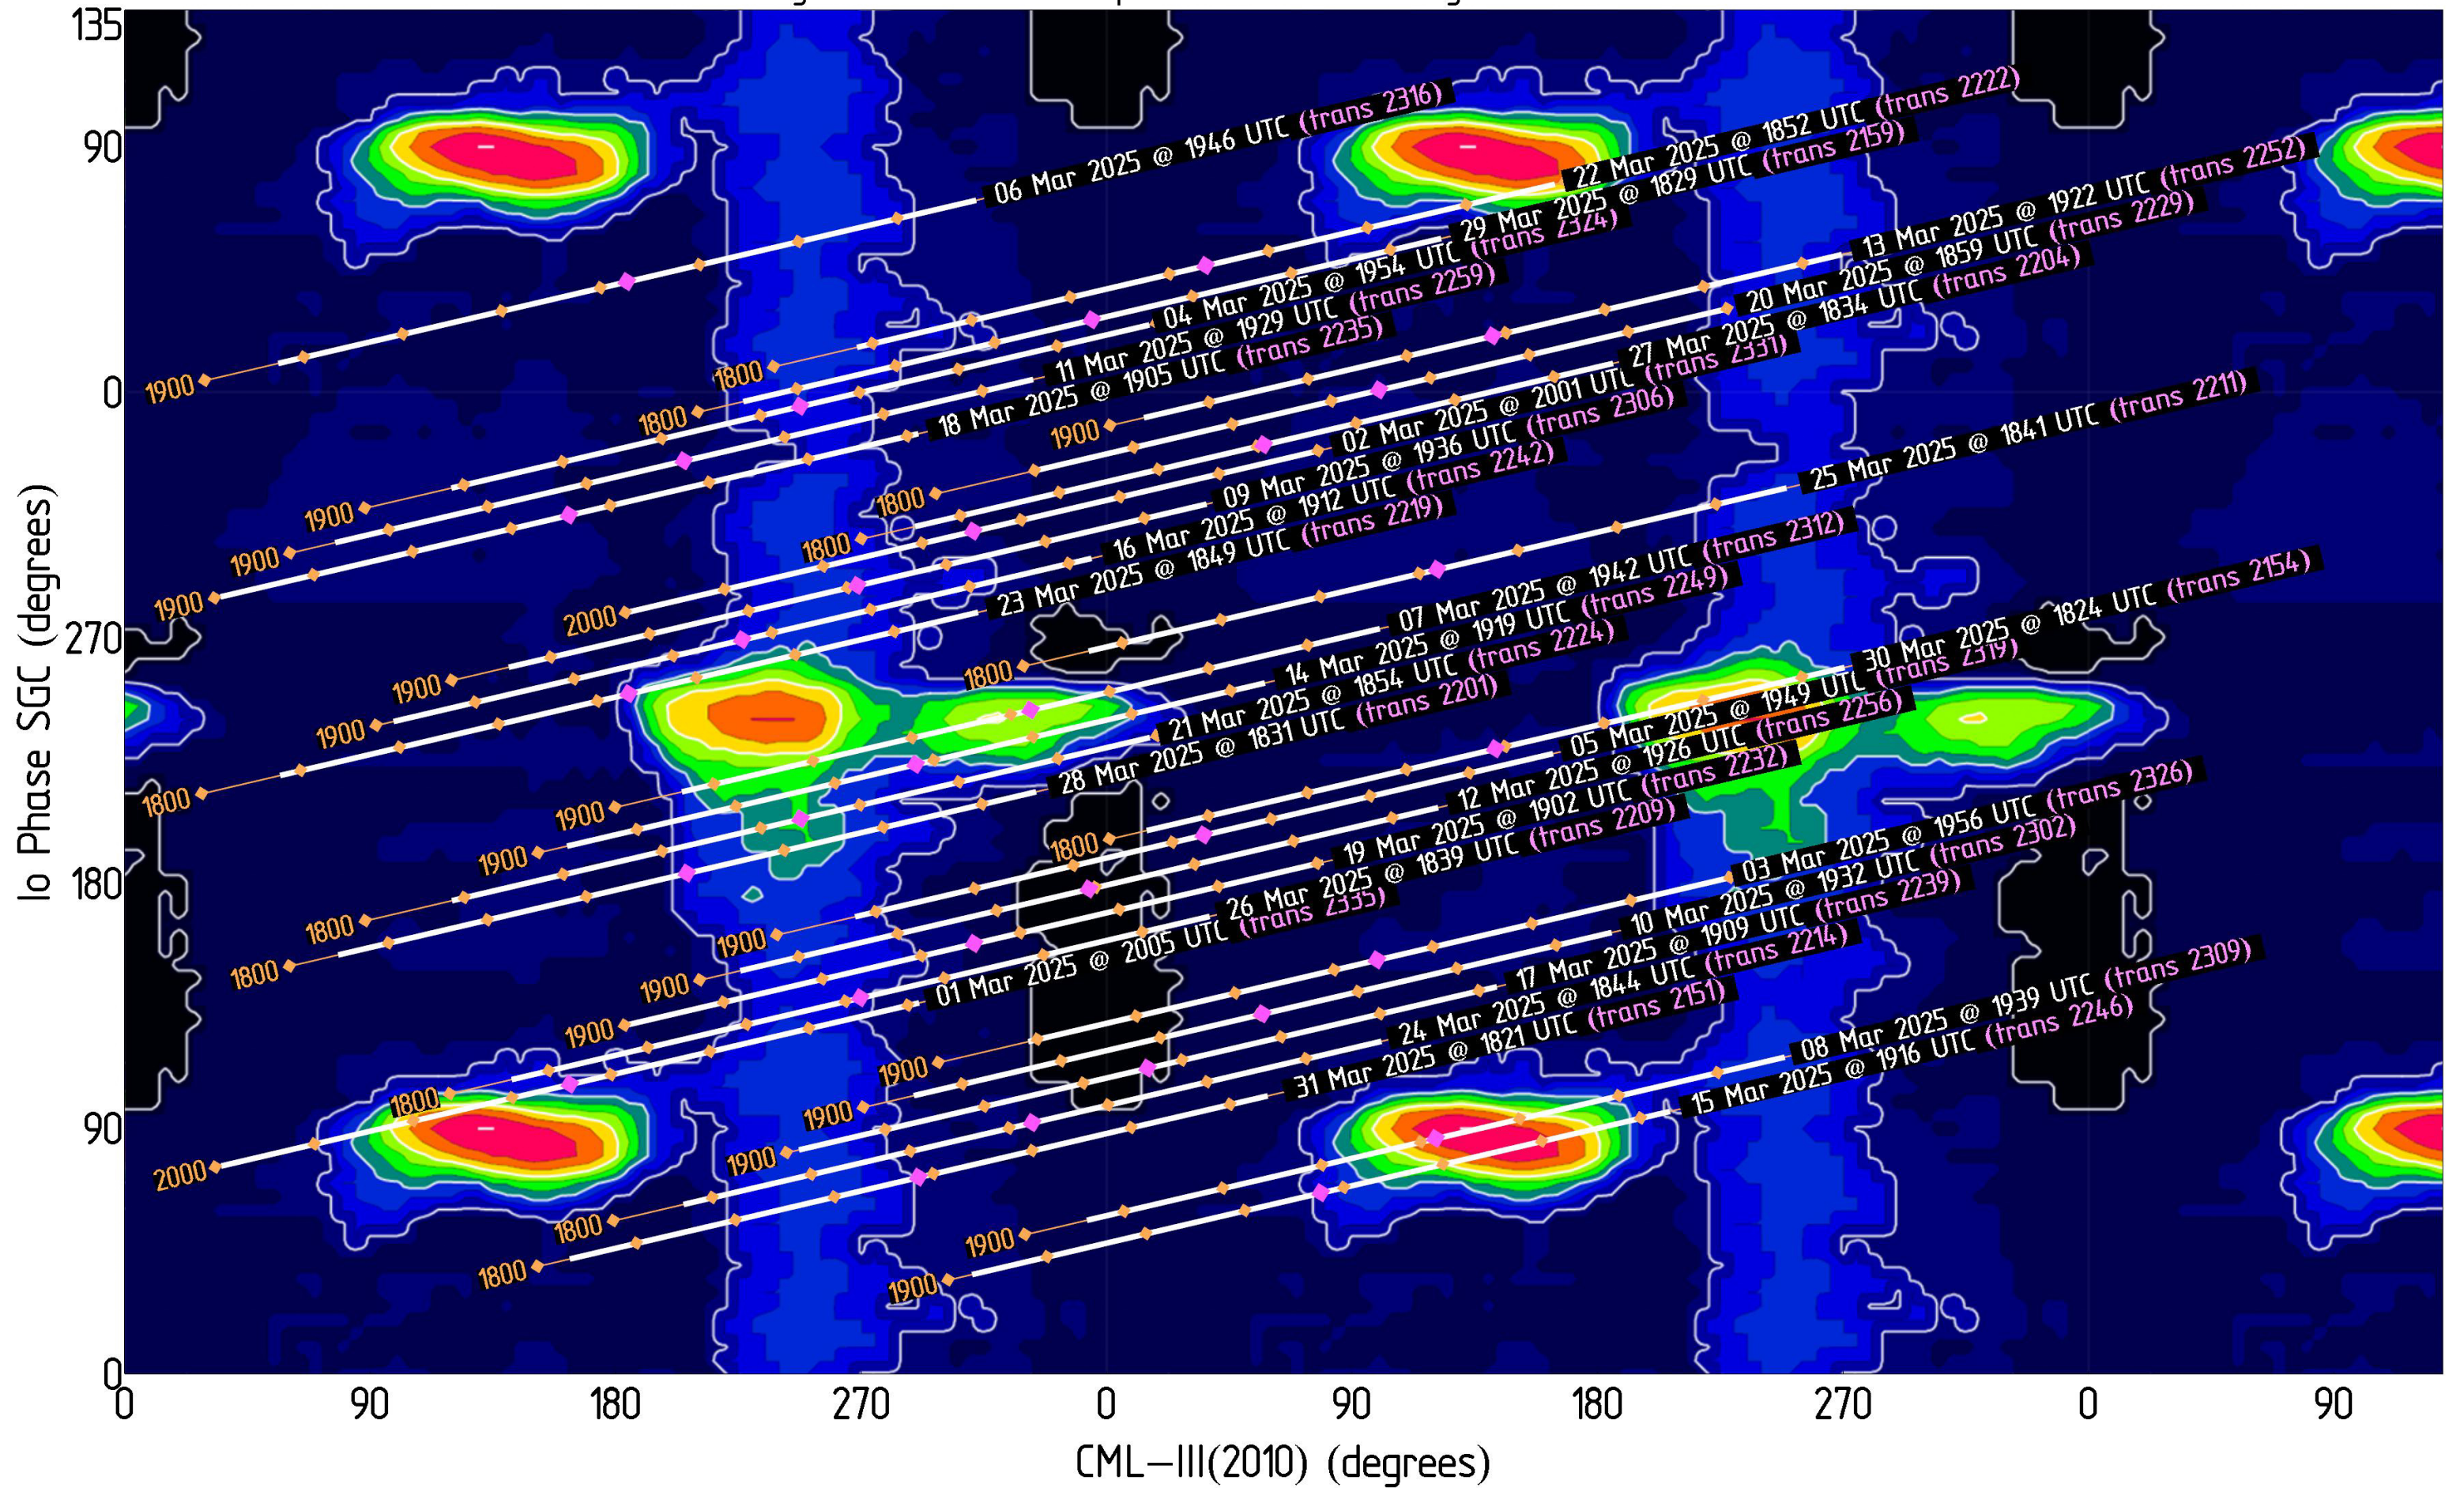

Jupiter Availability Plot for January 2025

Ephemerides for AJ4CO Observatory, Florida, 29°50' N, 82°37' W

Tracks show ± 3.5 hours from Jupiter transit – Times & dates indicate the beginning of each track (i.e., 3.5 hours prior to Jupiter transit)
Magenta dots indicate Jupiter transit Orange dots indicate xx00 UTC

Jupiter Availability Plot for February 2025

Ephemerides for AJ4CO Observatory, Florida, 29°50' N, 82°37' W

Tracks show ± 3.5 hours from Jupiter transit – Times & dates indicate the beginning of each track (i.e., 3.5 hours prior to Jupiter transit)
Magenta dots indicate Jupiter transit Orange dots indicate xx00 UTC

Jupiter Availability Plot for March 2025

Ephemerides for AJ4CO Observatory, Florida, 29°50' N, 82°37' W

Tracks show ± 3.5 hours from Jupiter transit – Times & dates indicate the beginning of each track (i.e., 3.5 hours prior to Jupiter transit)
Magenta dots indicate Jupiter transit Orange dots indicate xx00 UTC

Jupiter Availability Plot for April 2025

Ephemerides for AJ4CO Observatory, Florida, 29°50' N, 82°37' W

Tracks show ± 3.5 hours from Jupiter transit – Times & dates indicate the beginning of each track (i.e., 3.5 hours prior to Jupiter transit)