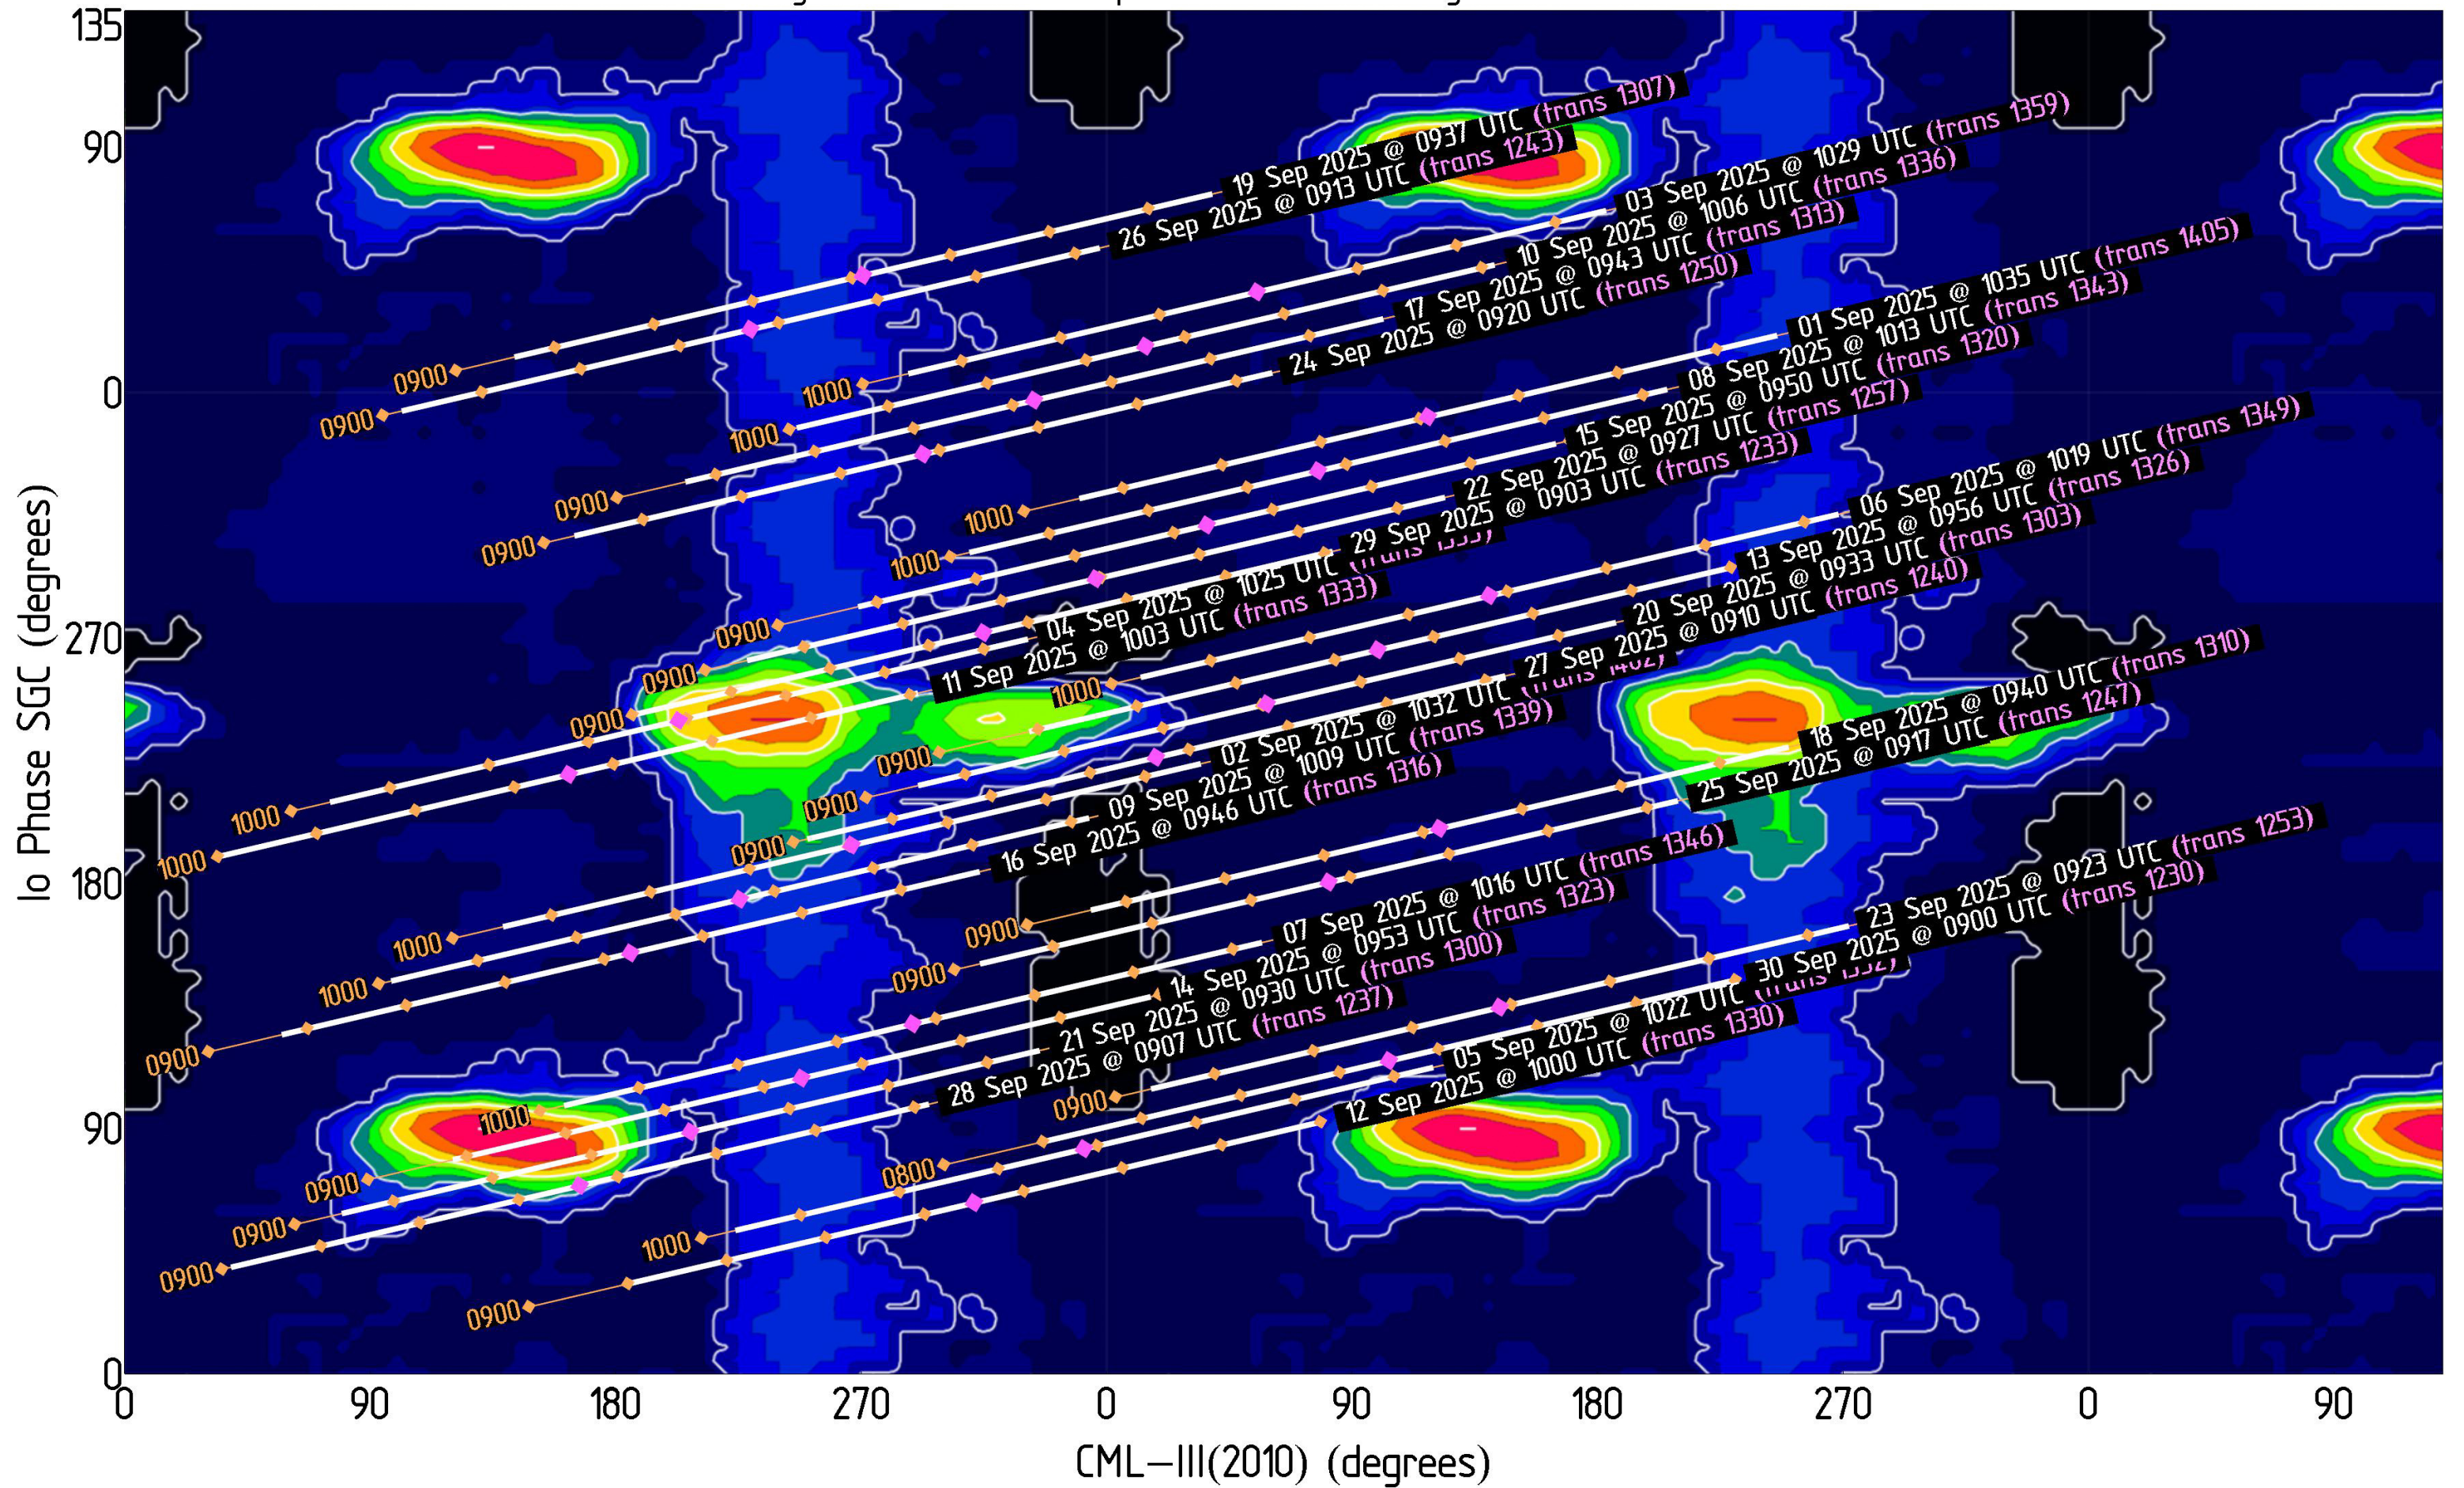

Magenta dots indicate Jupiter transit Orange dots indicate xx00 UTC

Jupiter Availability Plot for May 2025

Ephemerides for AJ4CO Observatory, Florida, 29°50' N, 82°37' W

Tracks show ± 3.5 hours from Jupiter transit – Times & dates indicate the beginning of each track (i.e., 3.5 hours prior to Jupiter transit)

Magenta dots indicate Jupiter transit Orange dots indicate xx00 UTC

Jupiter Availability Plot for September 2025

Ephemerides for AJ4CO Observatory, Florida, 29°50' N, 82°37' W

Tracks show ± 3.5 hours from Jupiter transit – Times & dates indicate the beginning of each track (i.e., 3.5 hours prior to Jupiter transit)

Magenta dots indicate Jupiter transit Orange dots indicate xx00 UTC

Jupiter Availability Plot for October 2025

Ephemerides for AJ4CO Observatory, Florida, 29°50' N, 82°37' W

Tracks show ± 3.5 hours from Jupiter transit – Times & dates indicate the beginning of each track (i.e., 3.5 hours prior to Jupiter transit)
Magenta dots indicate Jupiter transit Orange dots indicate xx00 UTC

Jupiter Availability Plot for November 2025

Ephemerides for AJ4CO Observatory, Florida, 29°50' N, 82°37' W

Tracks show ± 3.5 hours from Jupiter transit – Times & dates indicate the beginning of each track (i.e., 3.5 hours prior to Jupiter transit)
Magenta dots indicate Jupiter transit Orange dots indicate xx00 UTC