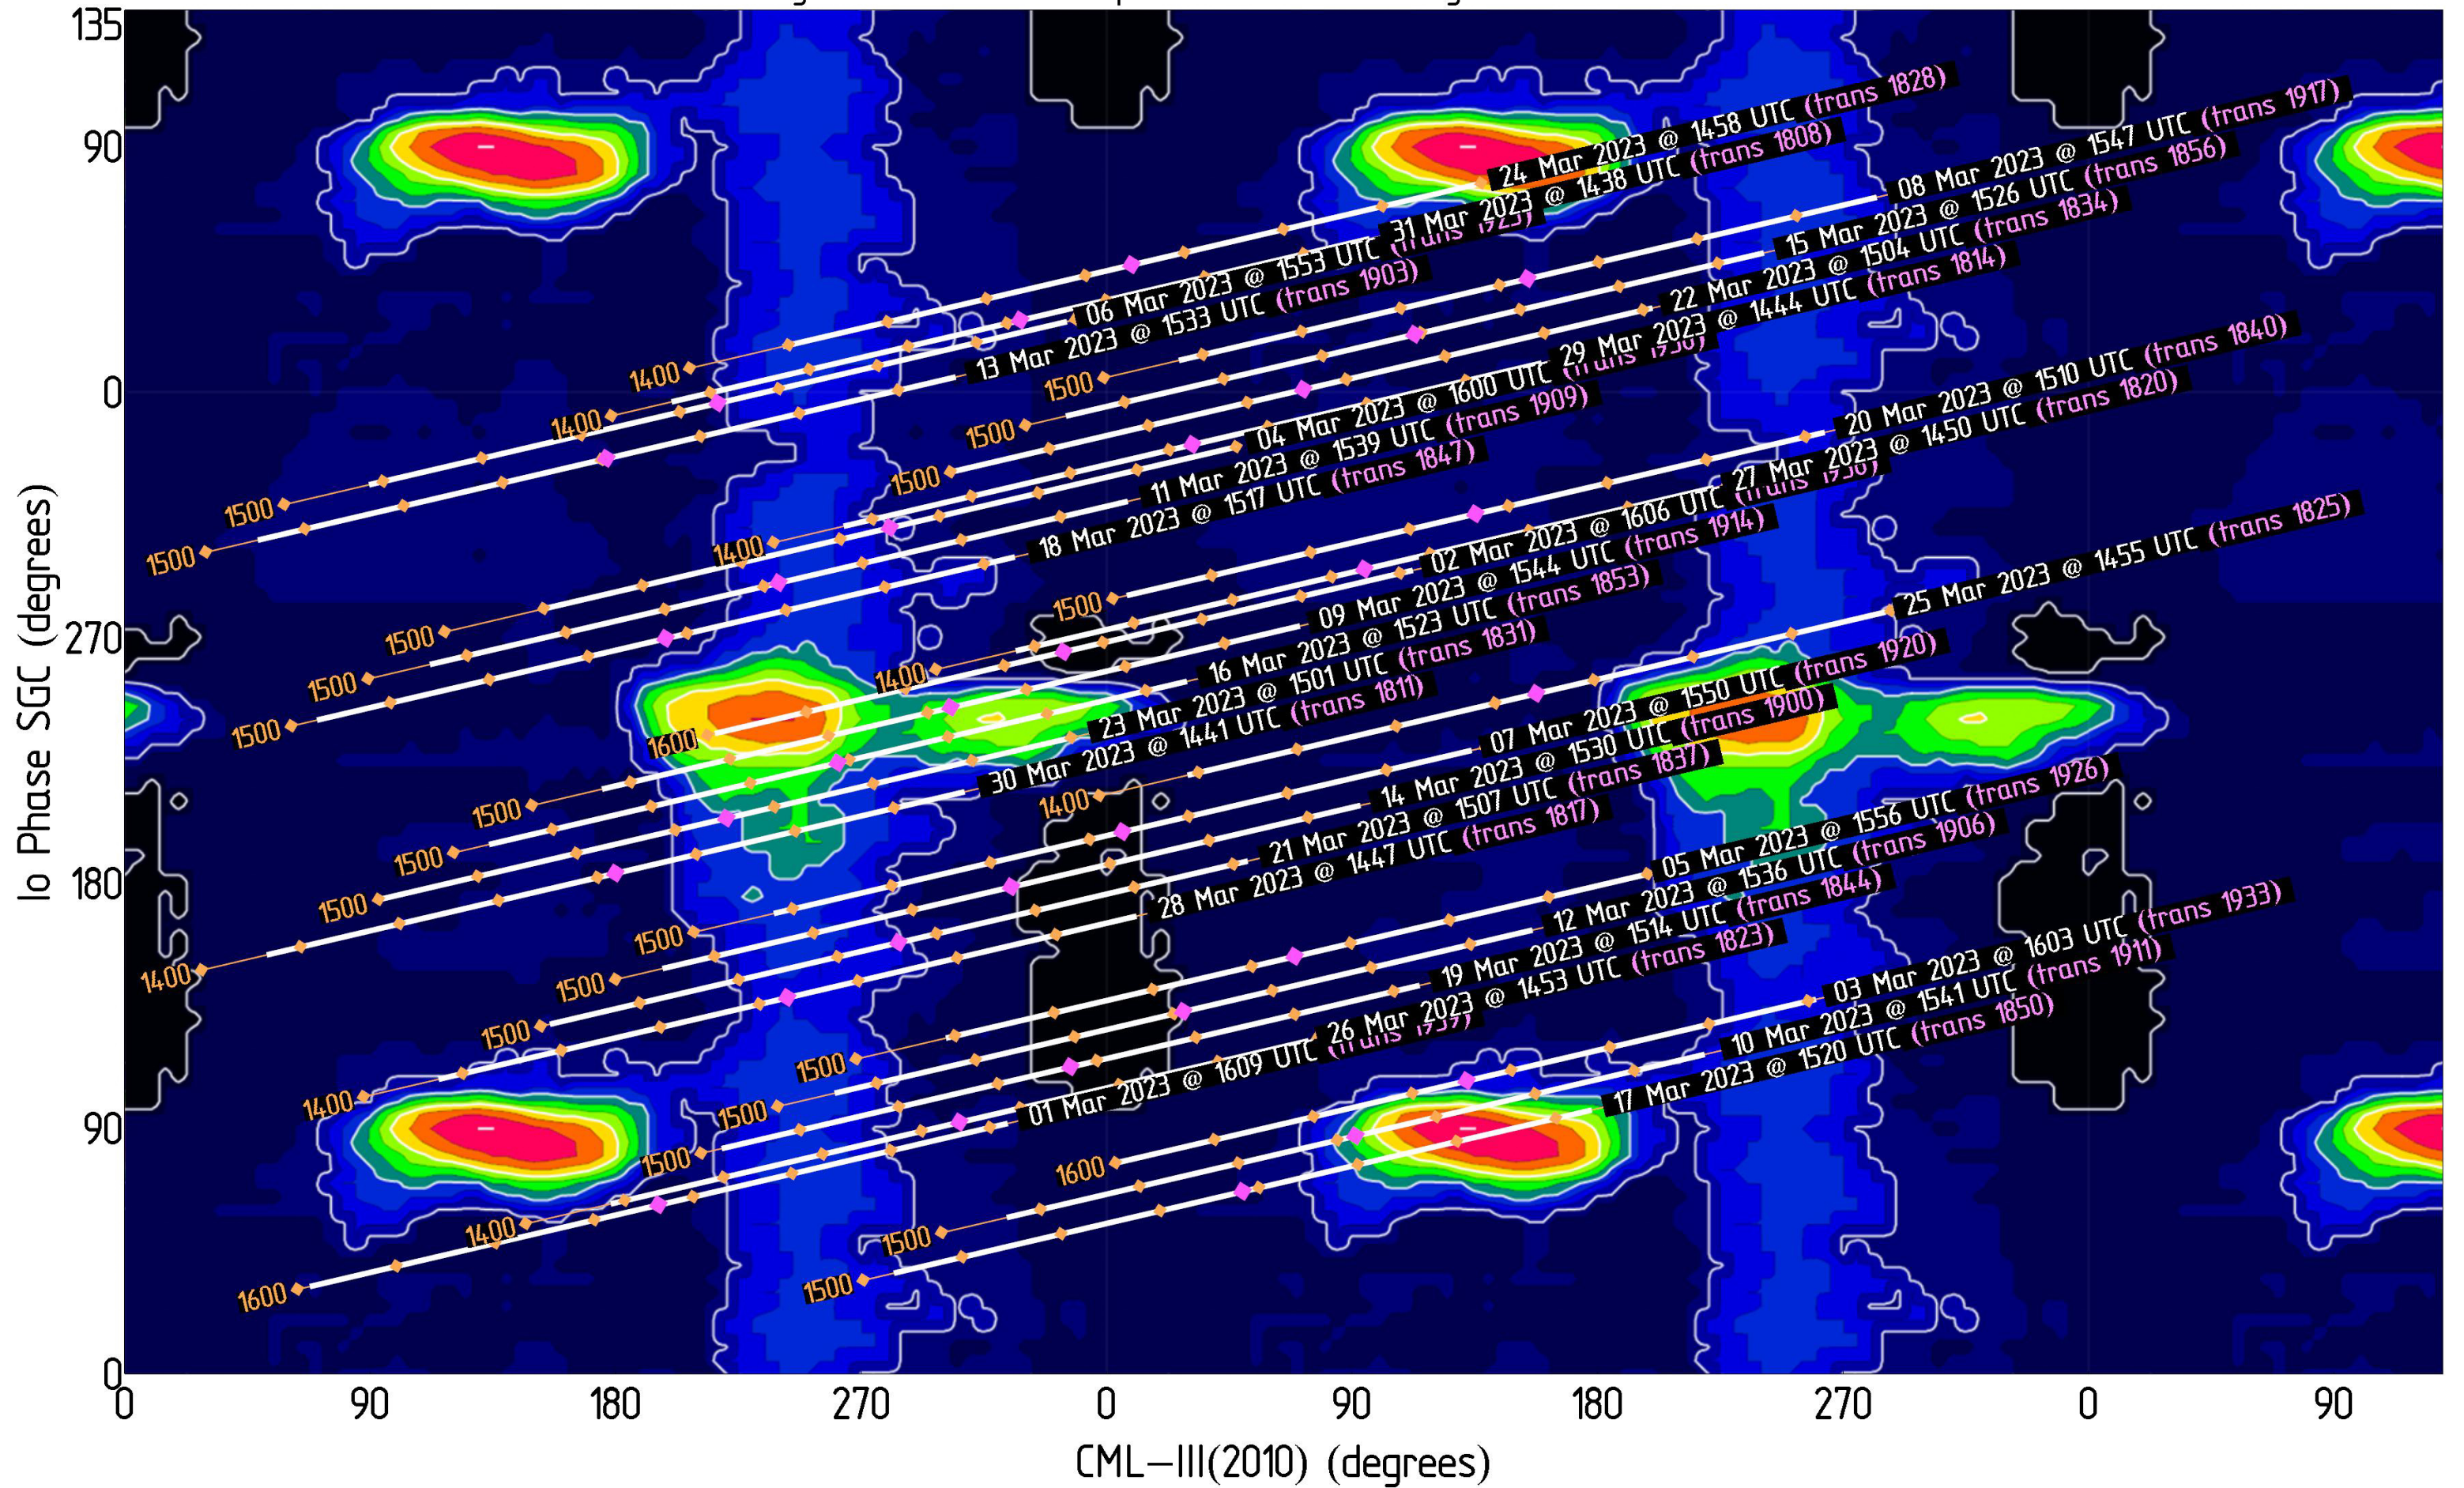

# Jupiter Availability Plot for February 2023

Ephemerides for AJ4CO Observatory, Florida, 29°50' N, 82°37' W

Tracks show  $\pm 3.5$  hours from Jupiter transit – Times & dates indicate the beginning of each track (i.e., 3.5 hours prior to Jupiter transit)

Magenta dots indicate Jupiter transit      Orange dots indicate xx00 UTC

# Jupiter Availability Plot for March 2023

Ephemerides for AJ4CO Observatory, Florida, 29°50' N, 82°37' W

Tracks show  $\pm 3.5$  hours from Jupiter transit – Times & dates indicate the beginning of each track (i.e., 3.5 hours prior to Jupiter transit)