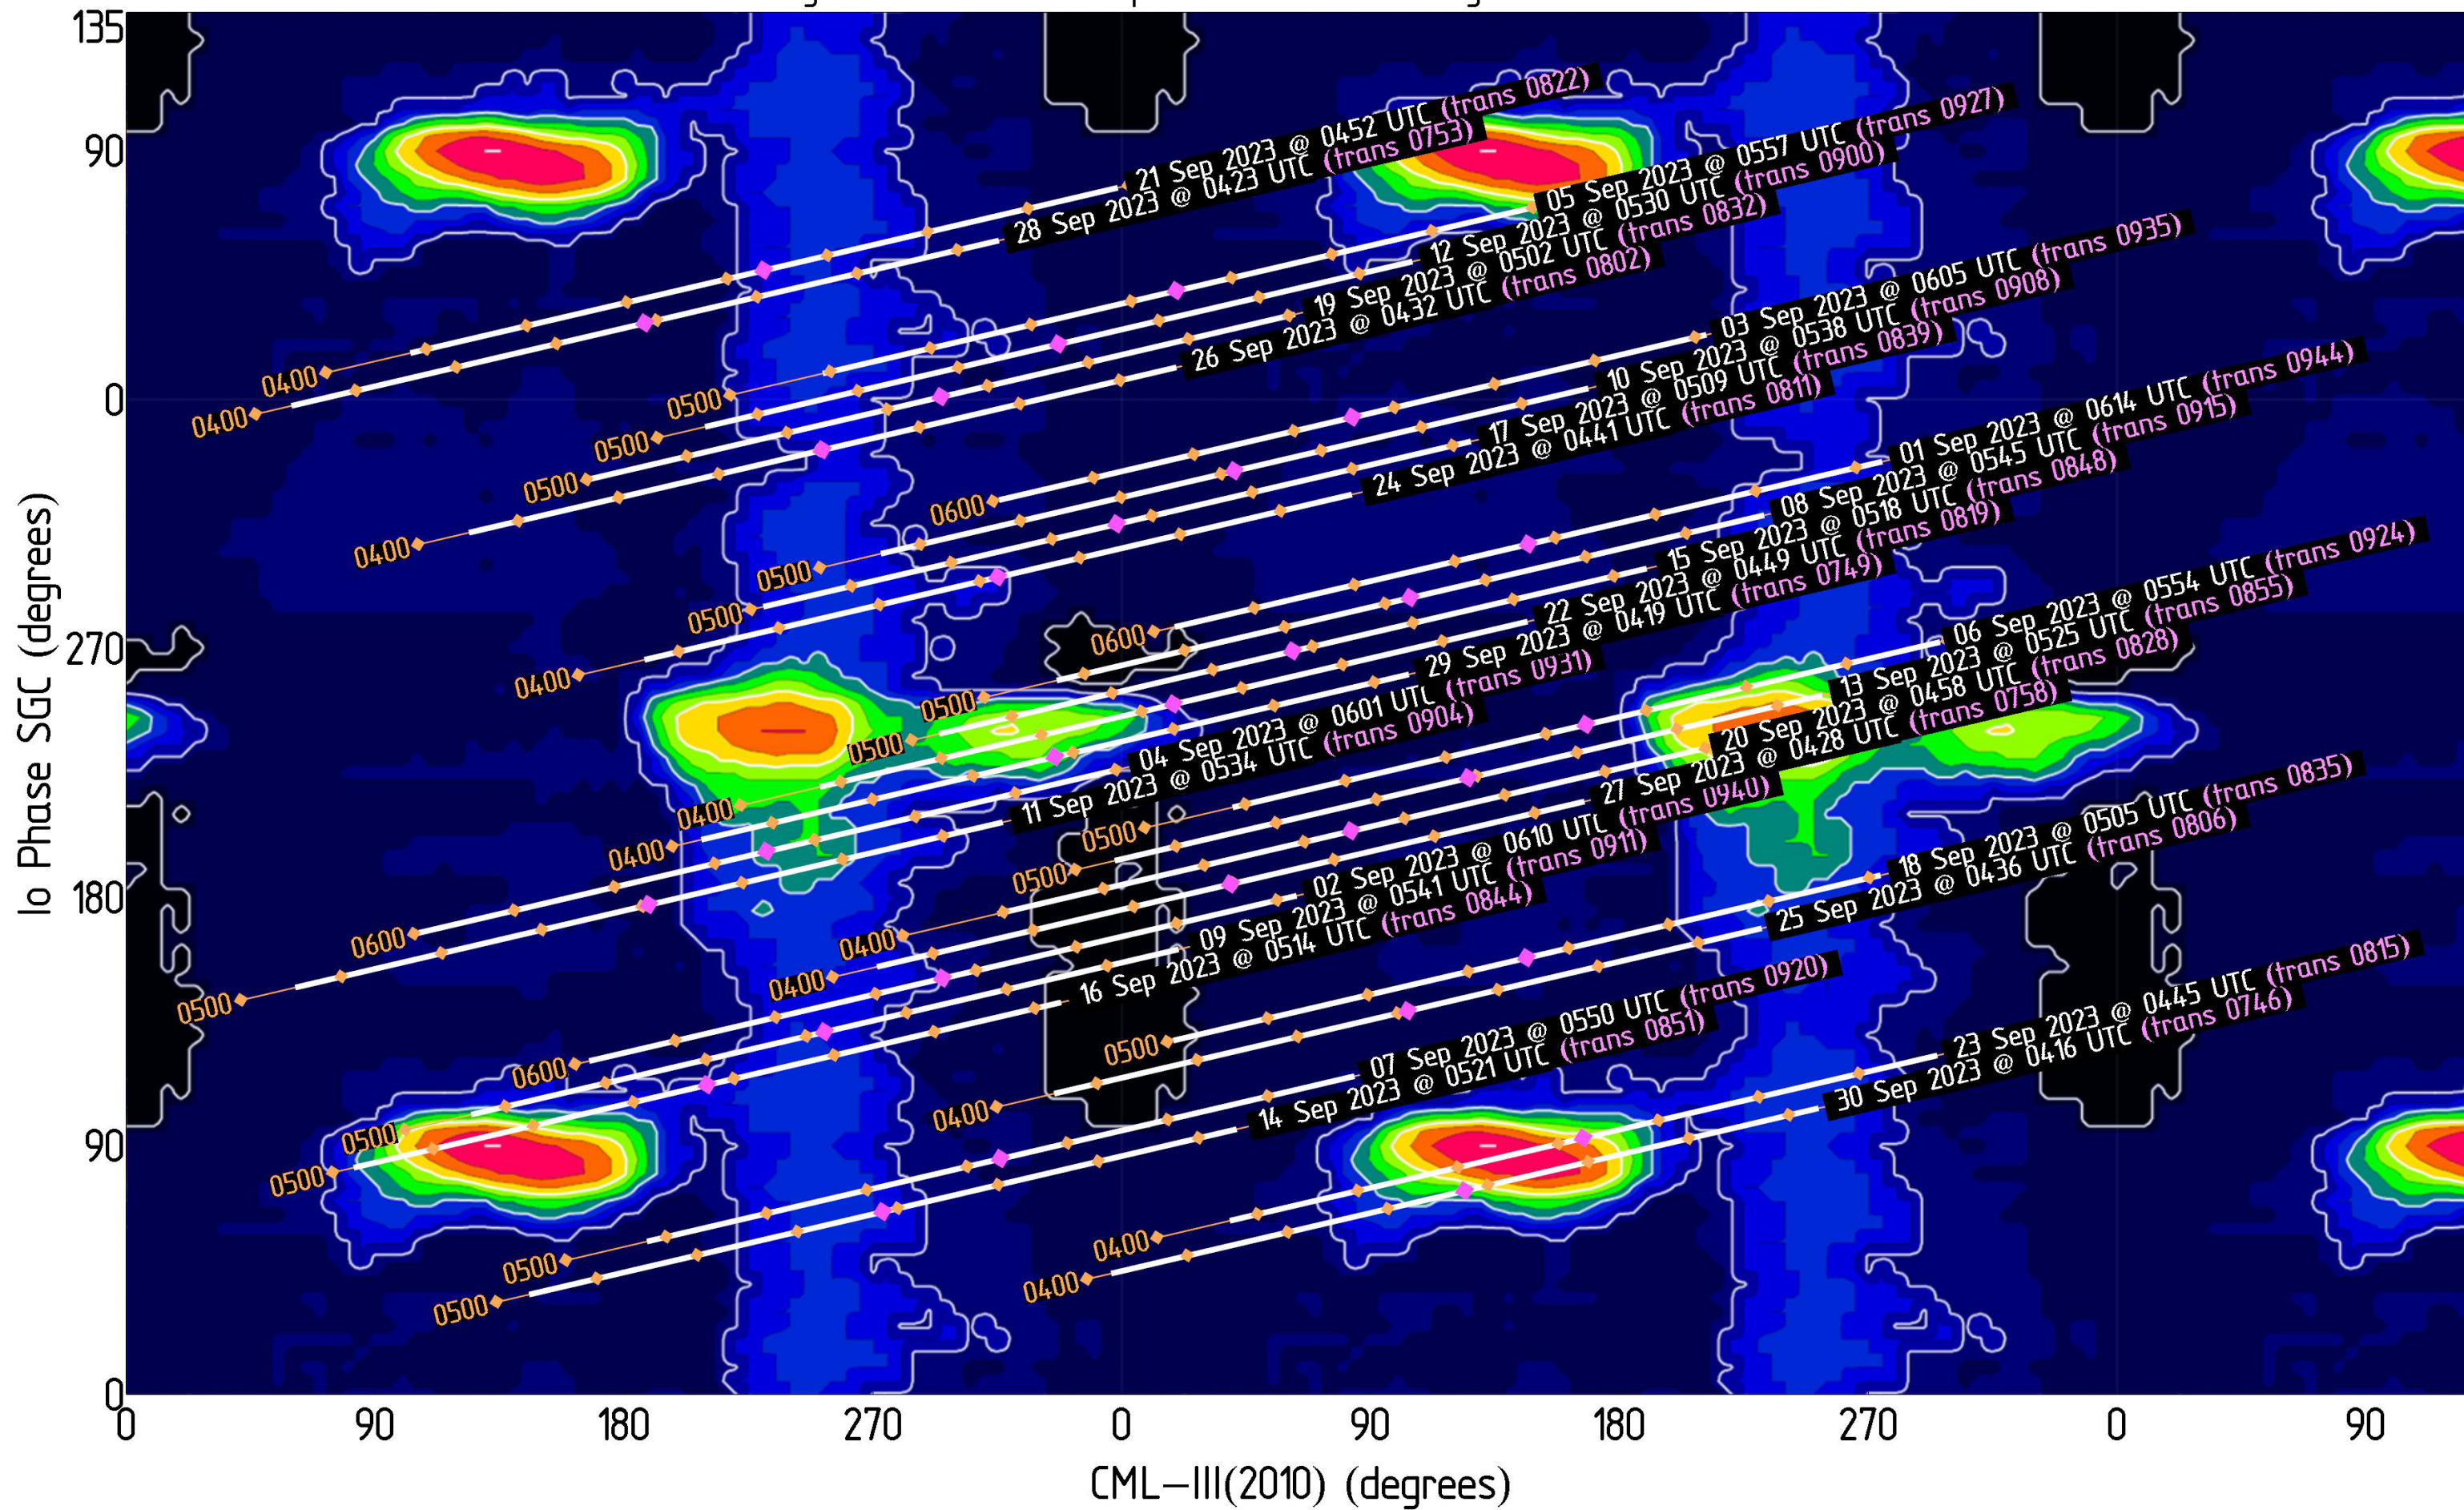

# Jupiter Availability Plot for August 2023

Ephemerides for AJ4CO Observatory, Florida, 29°50' N, 82°37' W

Tracks show  $\pm 3.5$  hours from Jupiter transit – Times & dates indicate the beginning of each track (i.e., 3.5 hours prior to Jupiter transit)

Magenta dots indicate Jupiter transit      Orange dots indicate xx00 UTC

# Jupiter Availability Plot for September 2023

Ephemerides for AJ4CO Observatory, Florida, 29°50' N, 82°37' W

Tracks show  $\pm 3.5$  hours from Jupiter transit – Times & dates indicate the beginning of each track (i.e., 3.5 hours prior to Jupiter transit)