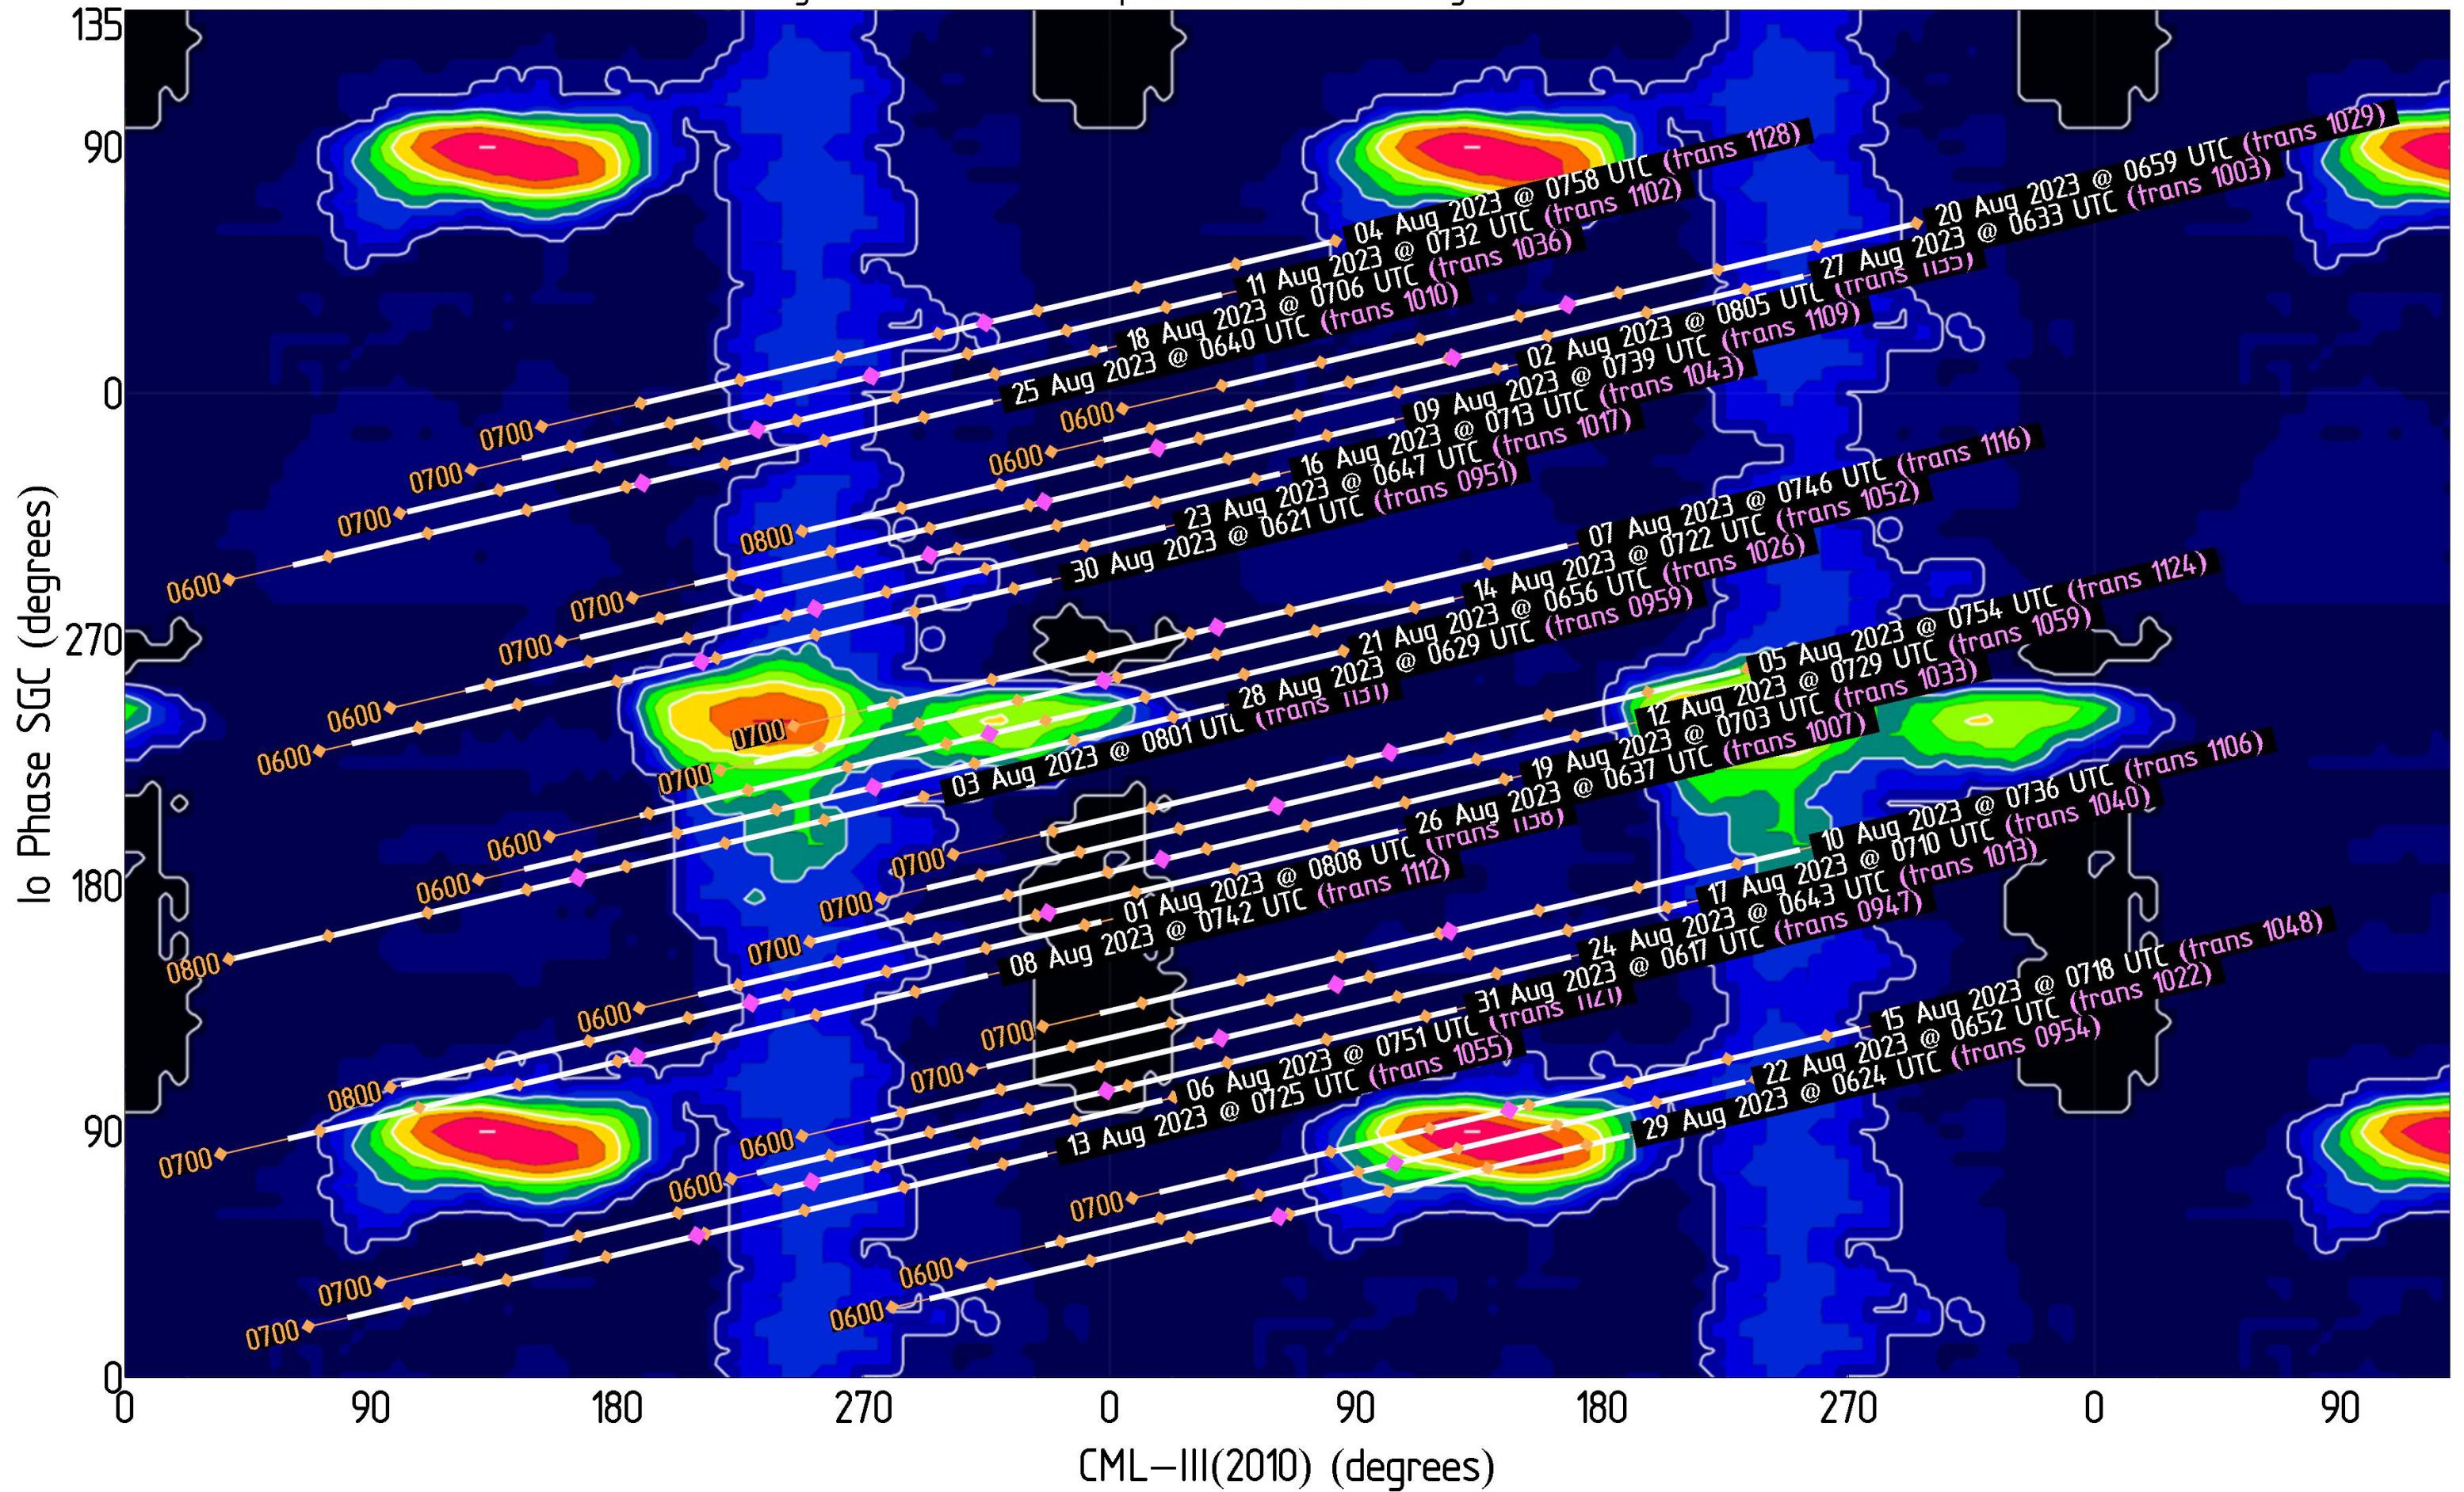

# Jupiter Availability Plot for June 2023

Ephemerides for AJ4CO Observatory, Florida, 29°50' N, 82°37' W

Tracks show  $\pm 3.5$  hours from Jupiter transit – Times & dates indicate the beginning of each track (i.e., 3.5 hours prior to Jupiter transit)

Magenta dots indicate Jupiter transit      Orange dots indicate xx00 UTC

# Jupiter Availability Plot for August 2023

Ephemerides for AJ4CO Observatory, Florida, 29°50' N, 82°37' W

Tracks show  $\pm 3.5$  hours from Jupiter transit – Times & dates indicate the beginning of each track (i.e., 3.5 hours prior to Jupiter transit)

# Jupiter Availability Plot for September 2023

Ephemerides for AJ4CO Observatory, Florida, 29°50' N, 82°37' W

Tracks show  $\pm 3.5$  hours from Jupiter transit – Times & dates indicate the beginning of each track (i.e., 3.5 hours prior to Jupiter transit)