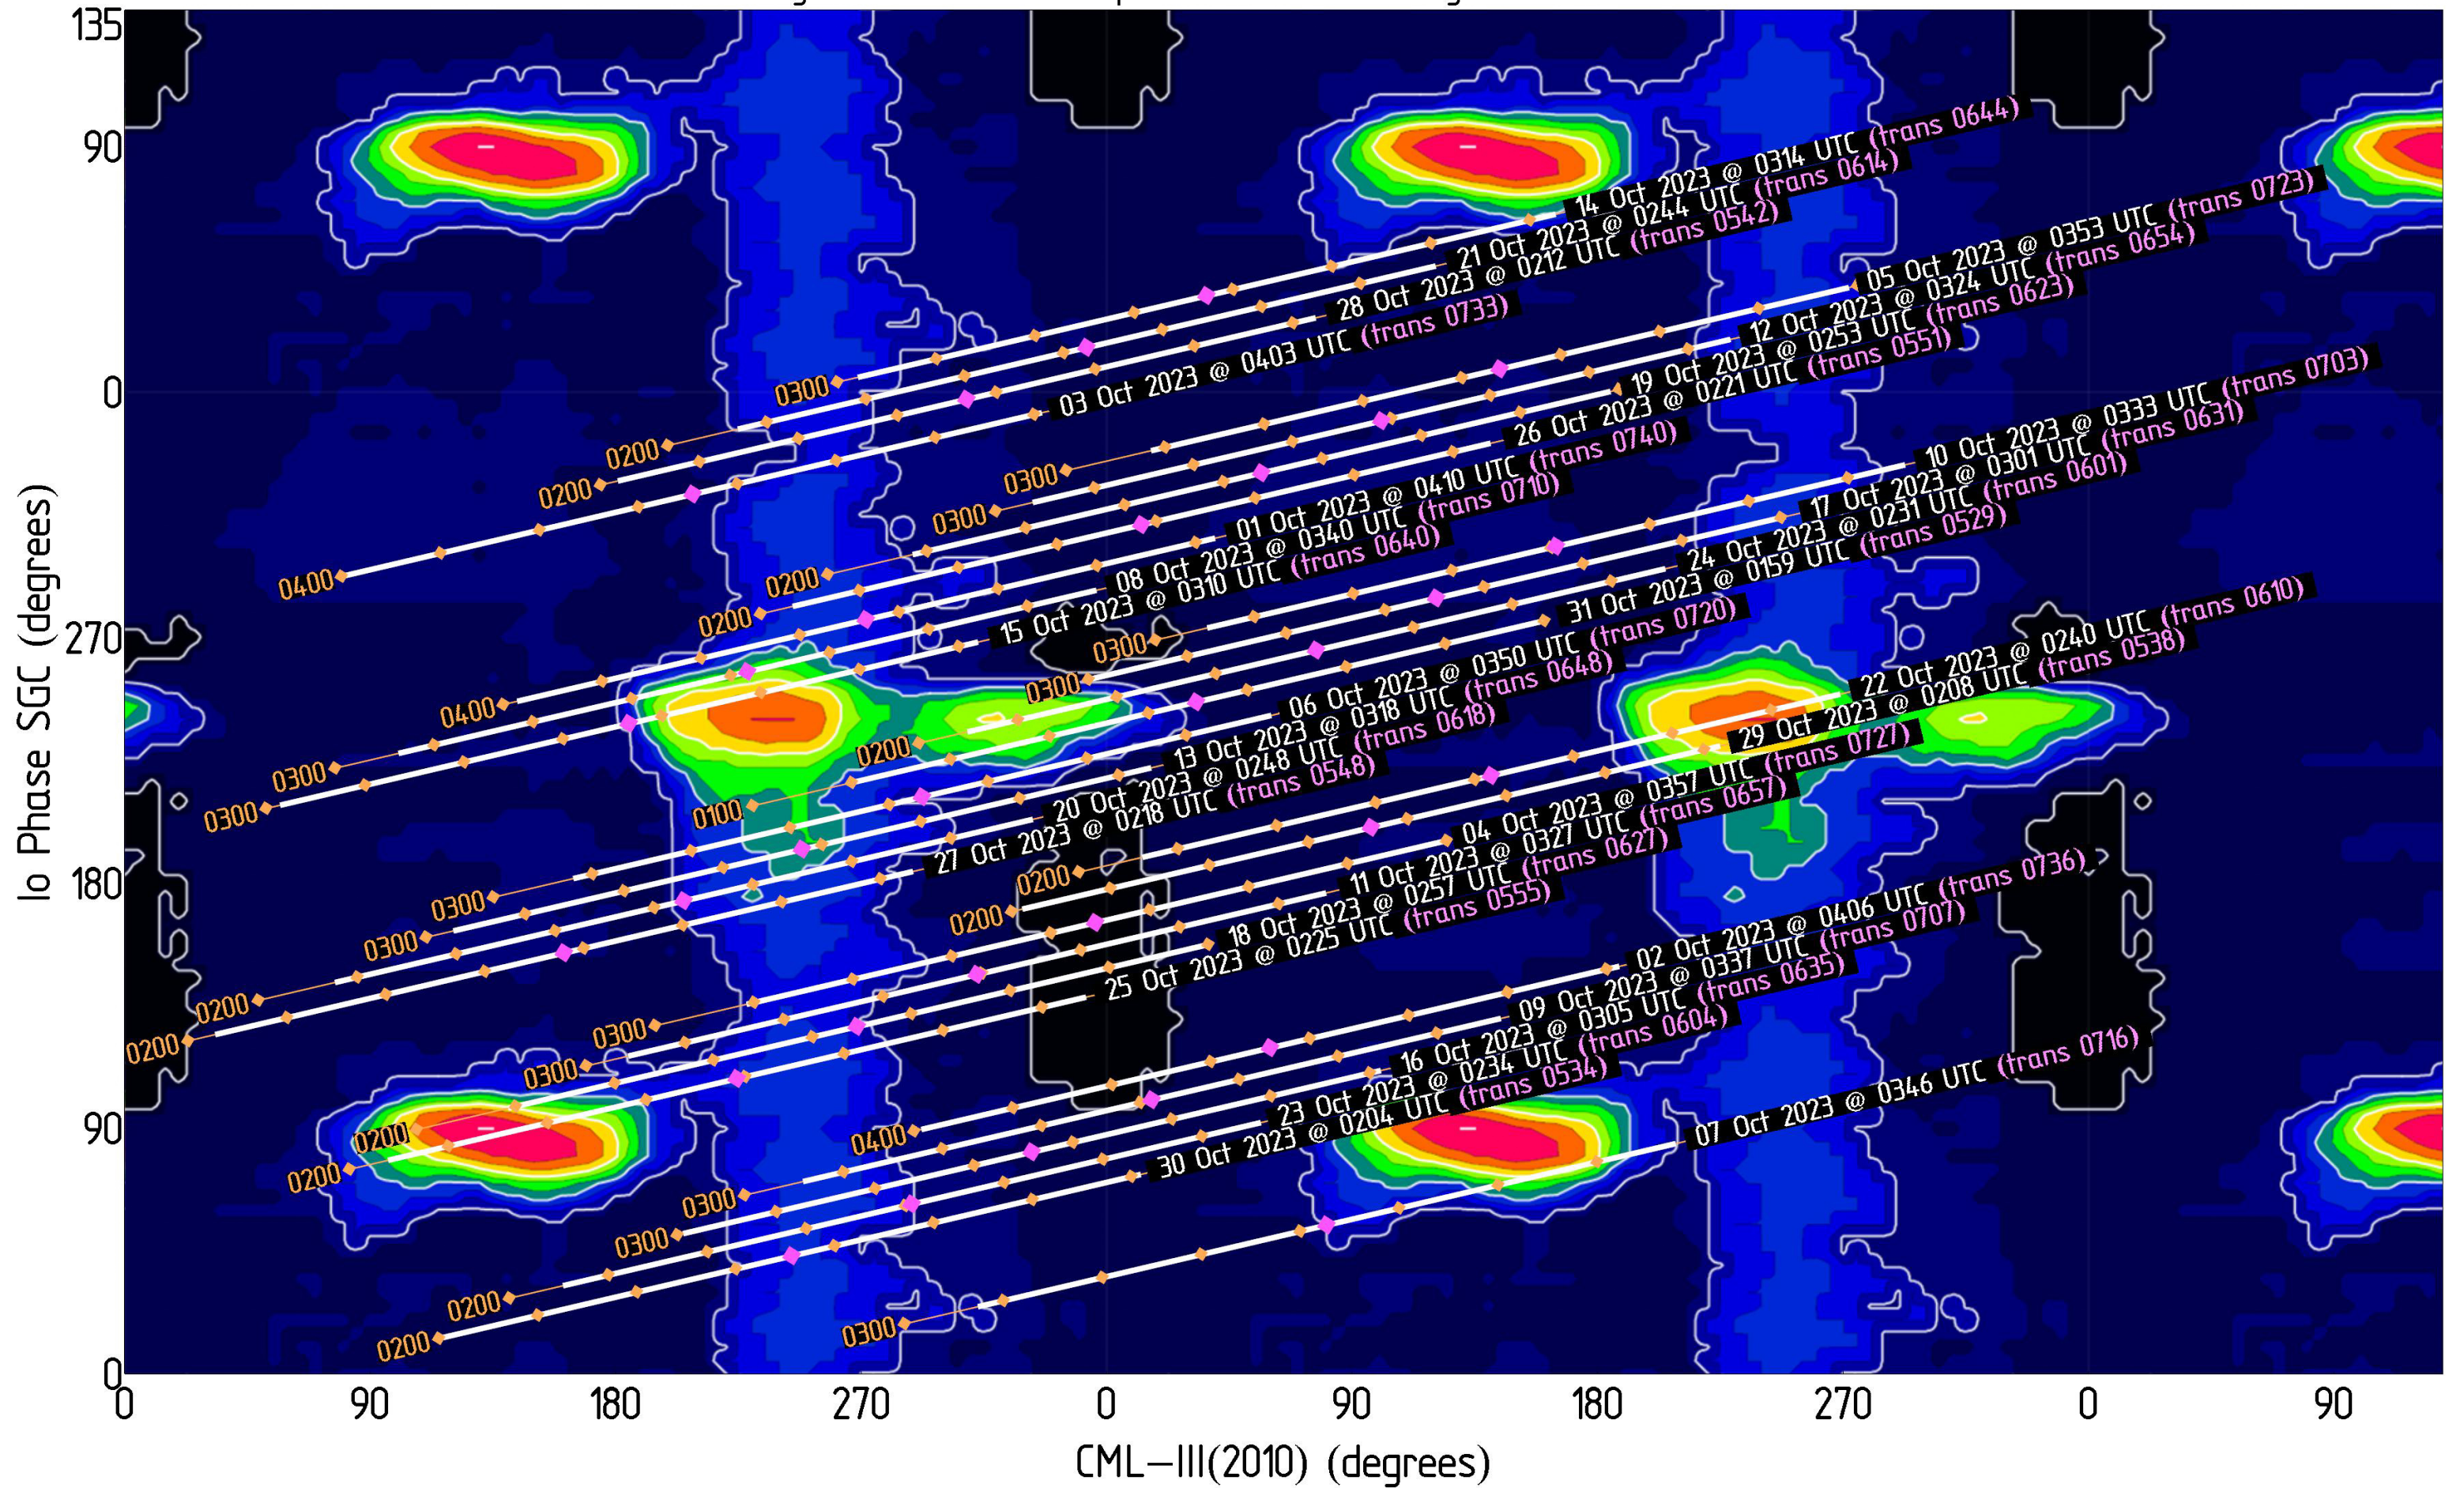

Magenta dots indicate Jupiter transit      Orange dots indicate xx00 UTC

# Jupiter Availability Plot for September 2023

Ephemerides for AJ4CO Observatory, Florida, 29°50' N, 82°37' W

Tracks show  $\pm 3.5$  hours from Jupiter transit – Times & dates indicate the beginning of each track (i.e., 3.5 hours prior to Jupiter transit)

# Jupiter Availability Plot for October 2023

Ephemerides for AJ4CO Observatory, Florida, 29°50' N, 82°37' W

Tracks show  $\pm 3.5$  hours from Jupiter transit – Times & dates indicate the beginning of each track (i.e., 3.5 hours prior to Jupiter transit)  
Magenta dots indicate Jupiter transit      Orange dots indicate xx00 UTC