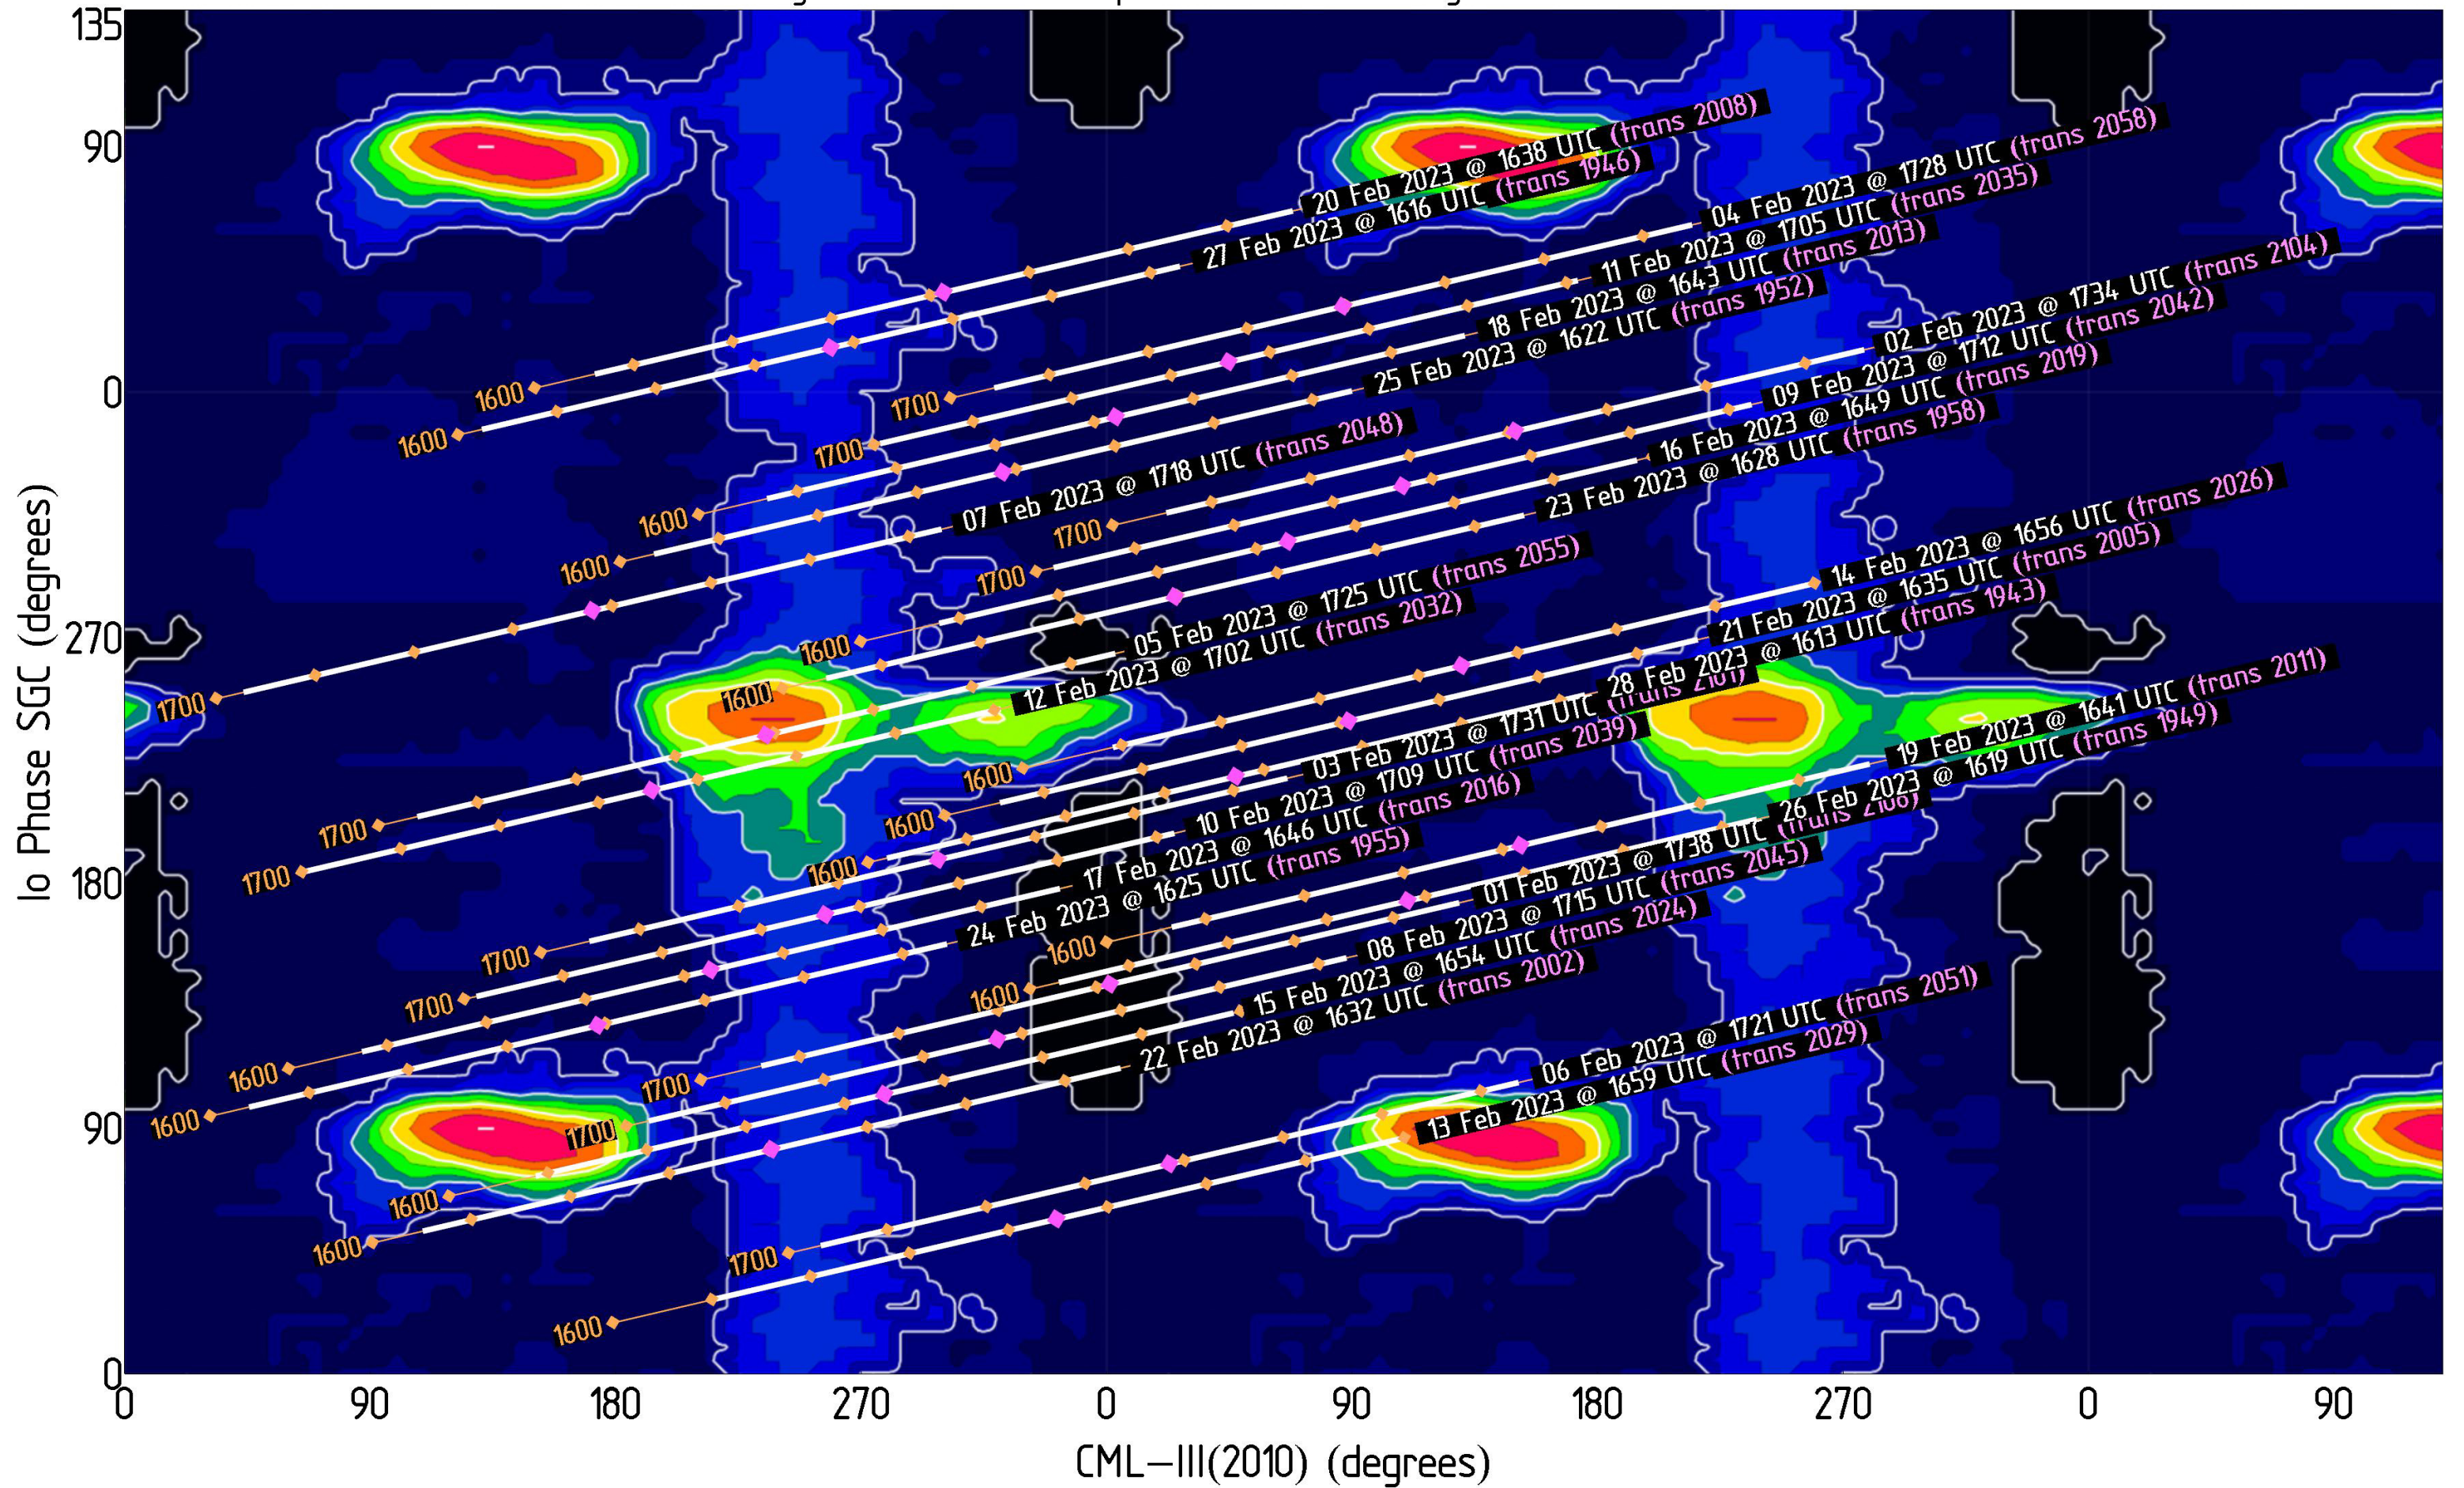

# Jupiter Availability Plot for January 2023

Ephemerides for AJ4CO Observatory, Florida, 29°50' N, 82°37' W

Tracks show  $\pm 3.5$  hours from Jupiter transit – Times & dates indicate the beginning of each track (i.e., 3.5 hours prior to Jupiter transit)

Magenta dots indicate Jupiter transit      Orange dots indicate xx00 UTC

# Jupiter Availability Plot for February 2023

Ephemerides for AJ4CO Observatory, Florida, 29°50' N, 82°37' W

Tracks show  $\pm 3.5$  hours from Jupiter transit – Times & dates indicate the beginning of each track (i.e., 3.5 hours prior to Jupiter transit)