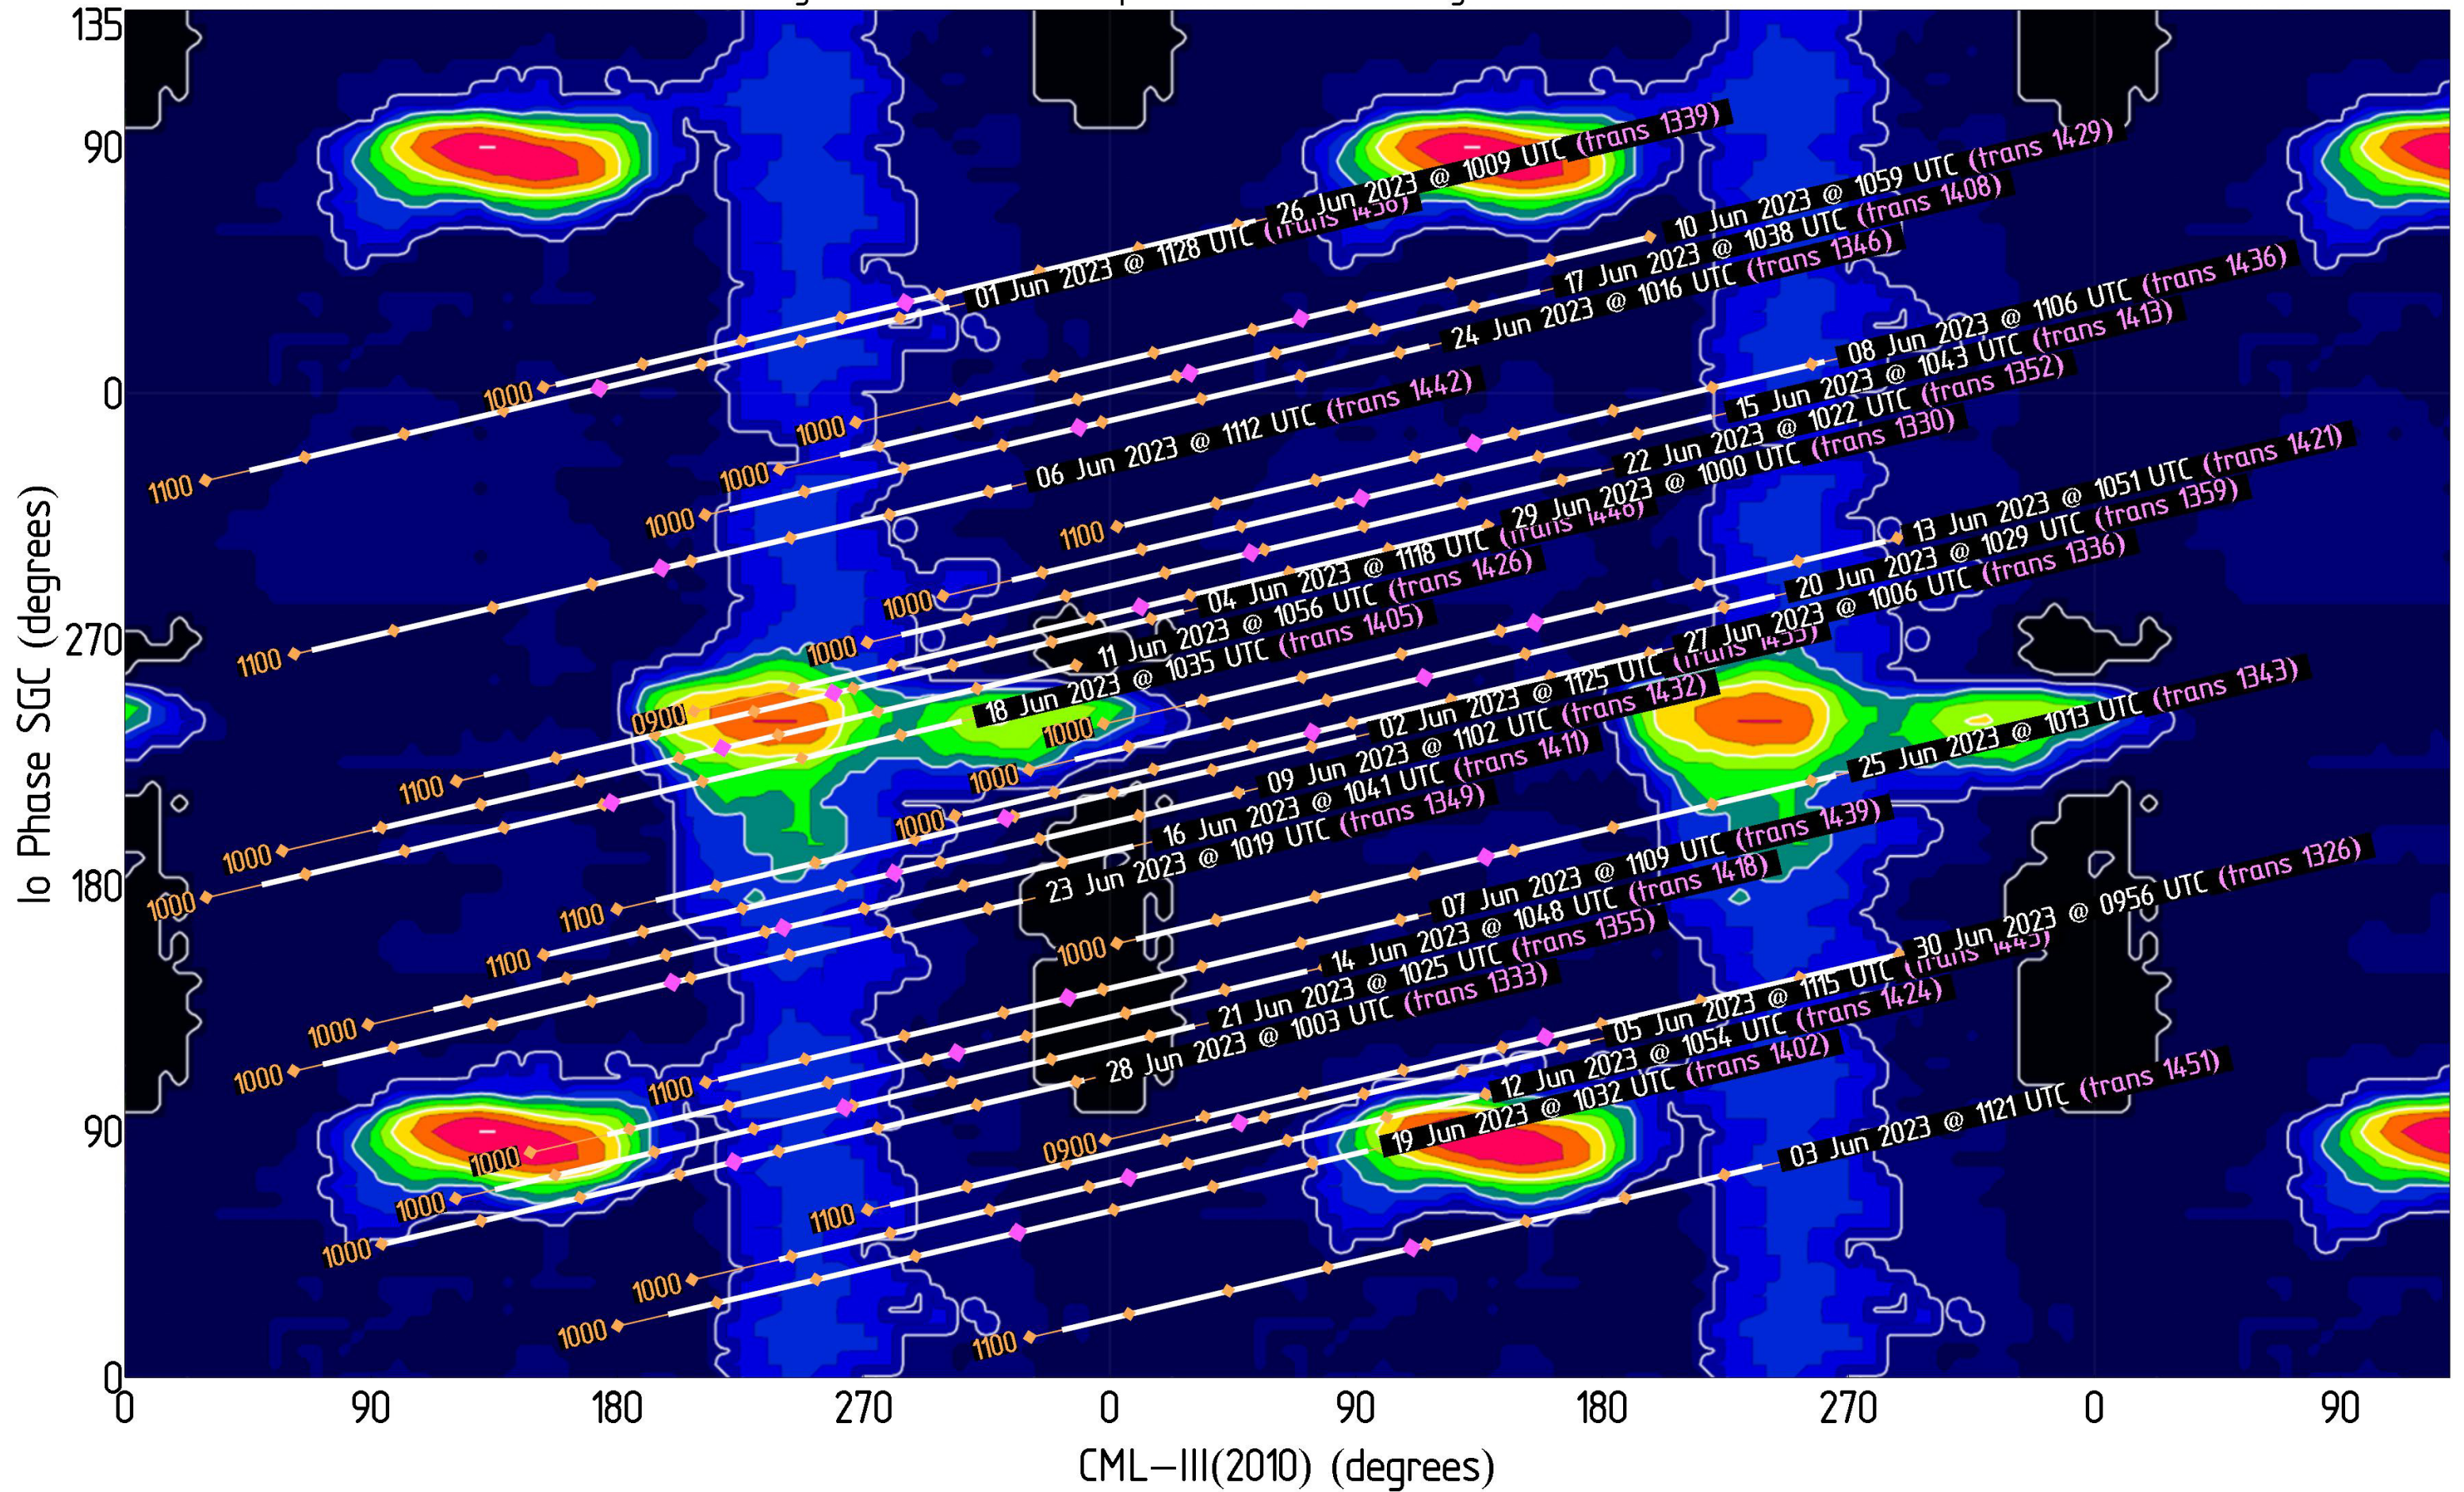

# Jupiter Availability Plot for May 2023

Ephemerides for AJ4CO Observatory, Florida, 29°50' N, 82°37' W

Tracks show  $\pm 3.5$  hours from Jupiter transit – Times & dates indicate the beginning of each track (i.e., 3.5 hours prior to Jupiter transit)

Magenta dots indicate Jupiter transit      Orange dots indicate xx00 UTC

# Jupiter Availability Plot for June 2023

Ephemerides for AJ4CO Observatory, Florida, 29°50' N, 82°37' W

Tracks show  $\pm 3.5$  hours from Jupiter transit – Times & dates indicate the beginning of each track (i.e., 3.5 hours prior to Jupiter transit)