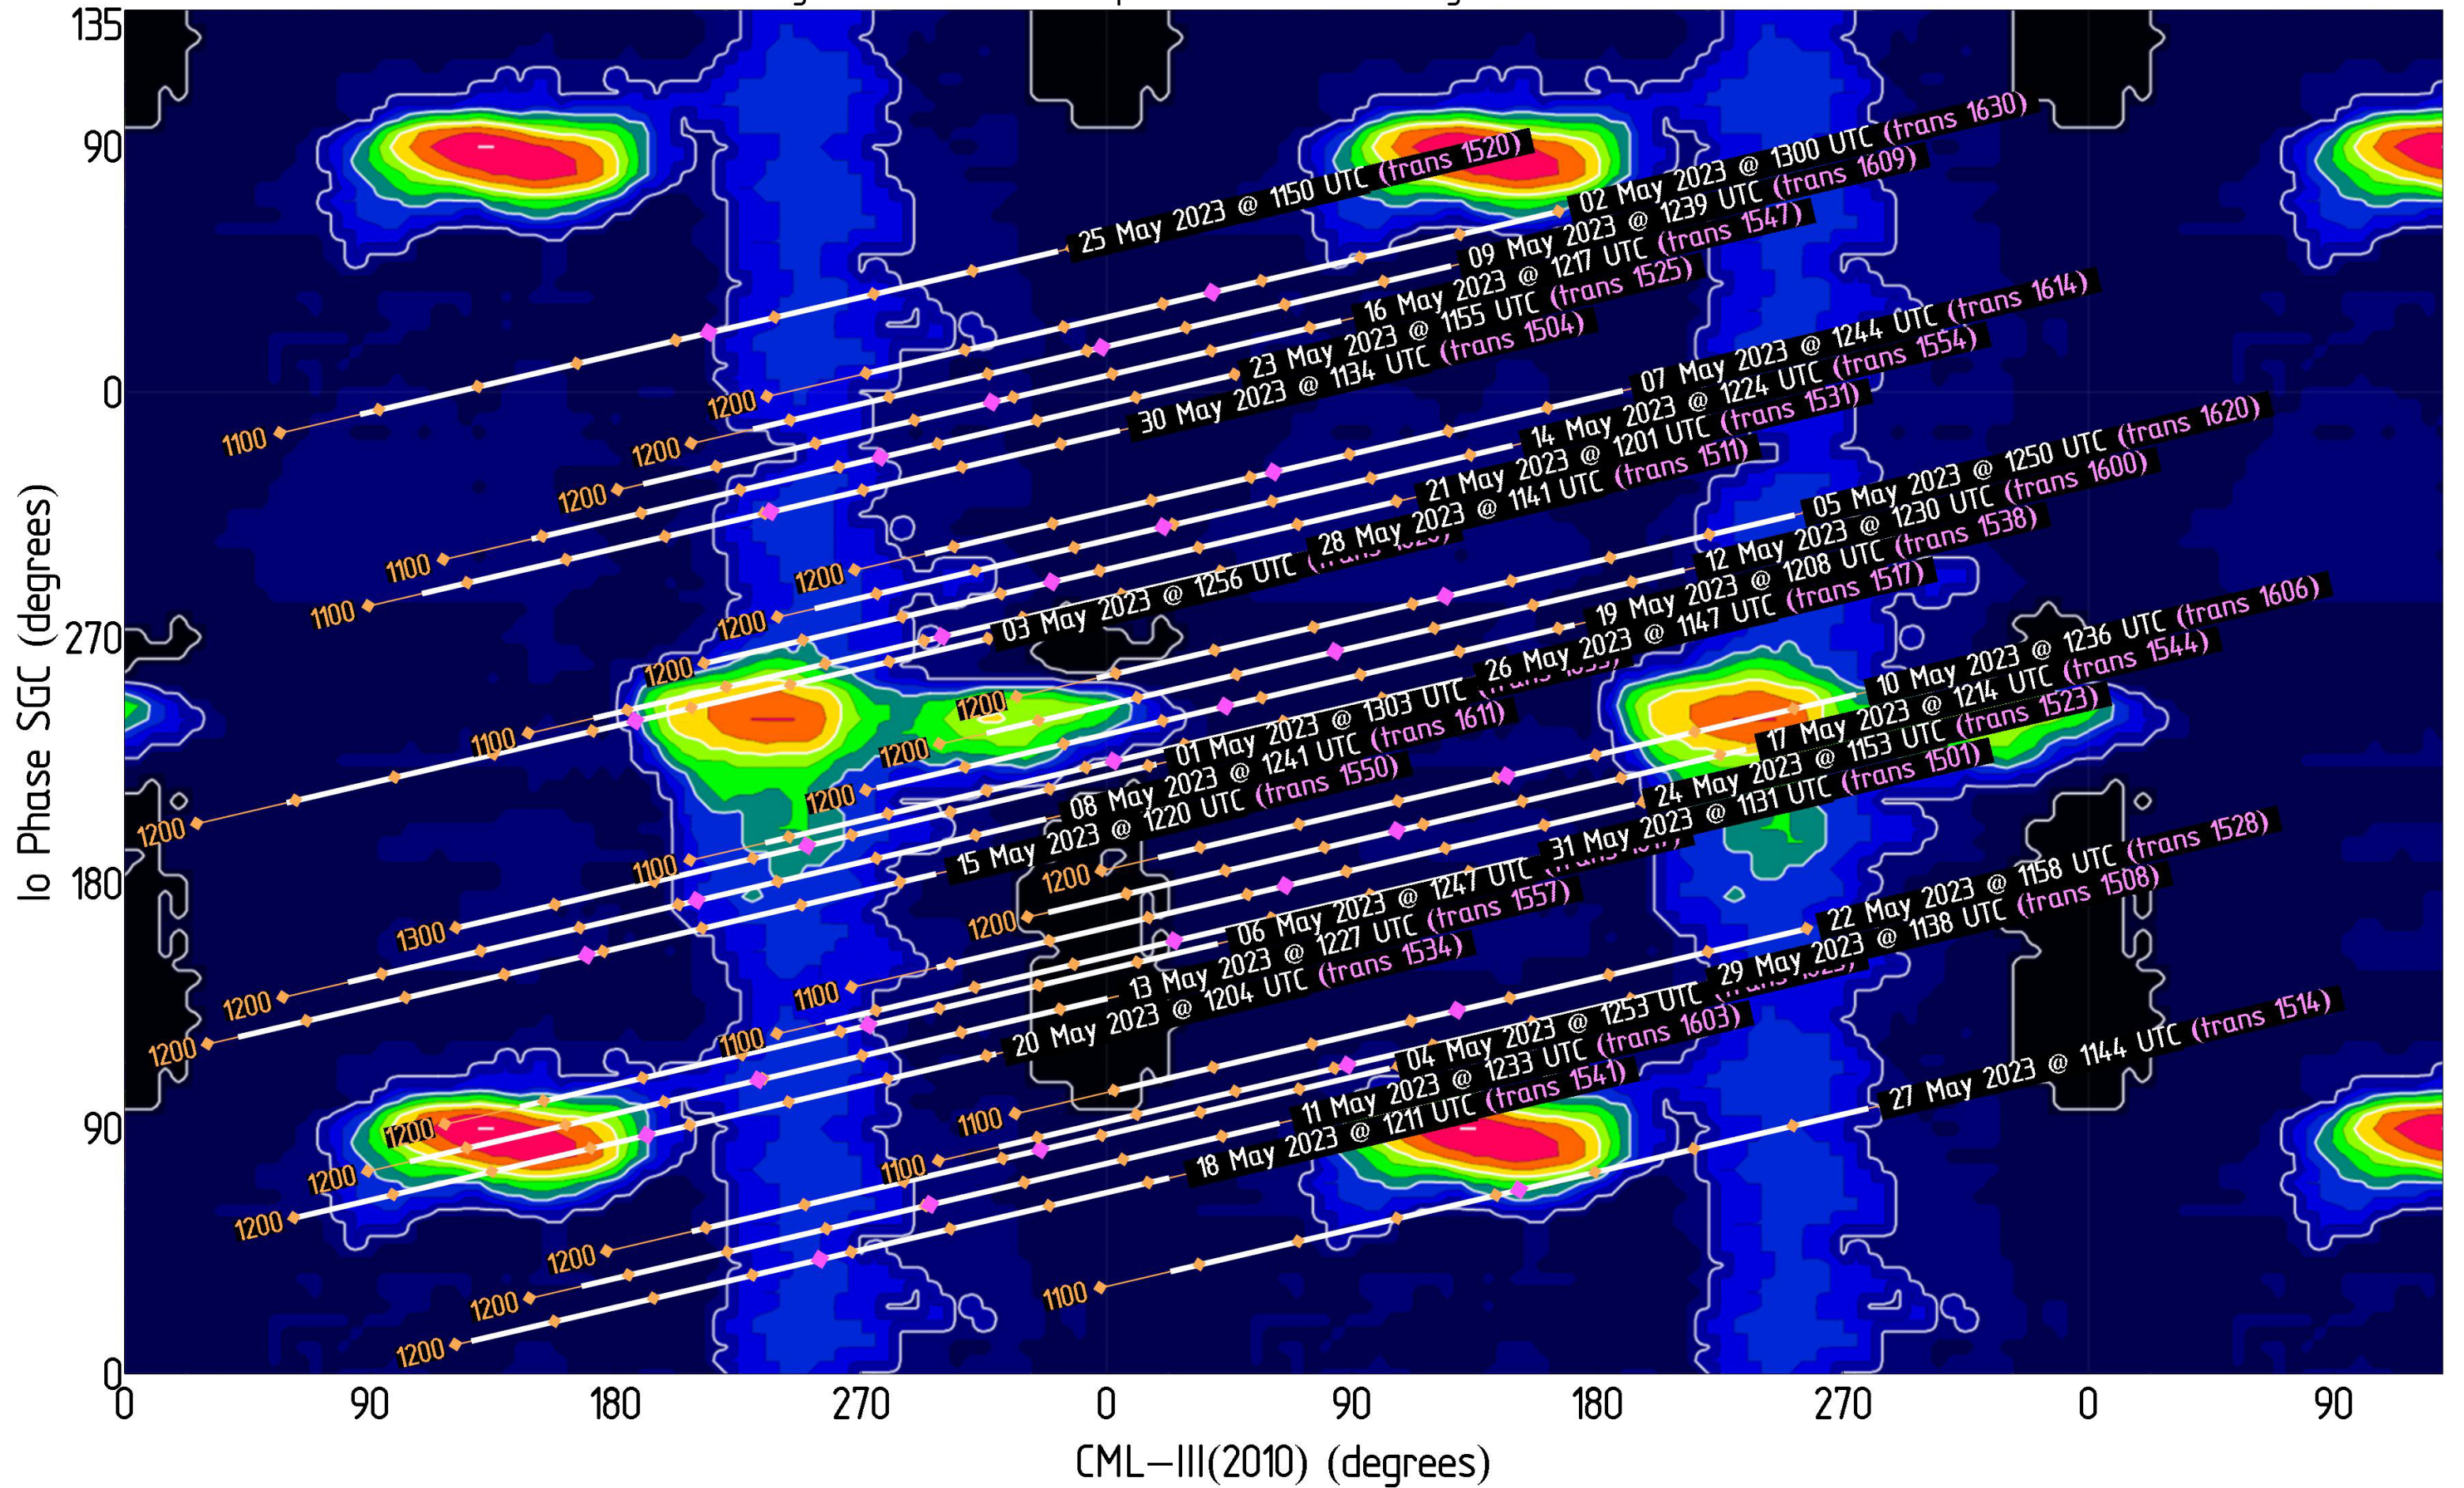

# Jupiter Availability Plot for March 2023

Ephemerides for AJ4CO Observatory, Florida, 29°50' N, 82°37' W

Tracks show  $\pm 3.5$  hours from Jupiter transit – Times & dates indicate the beginning of each track (i.e., 3.5 hours prior to Jupiter transit)

Magenta dots indicate Jupiter transit      Orange dots indicate xx00 UTC

# Jupiter Availability Plot for May 2023

Ephemerides for AJ4CO Observatory, Florida, 29°50' N, 82°37' W

Tracks show  $\pm 3.5$  hours from Jupiter transit – Times & dates indicate the beginning of each track (i.e., 3.5 hours prior to Jupiter transit)