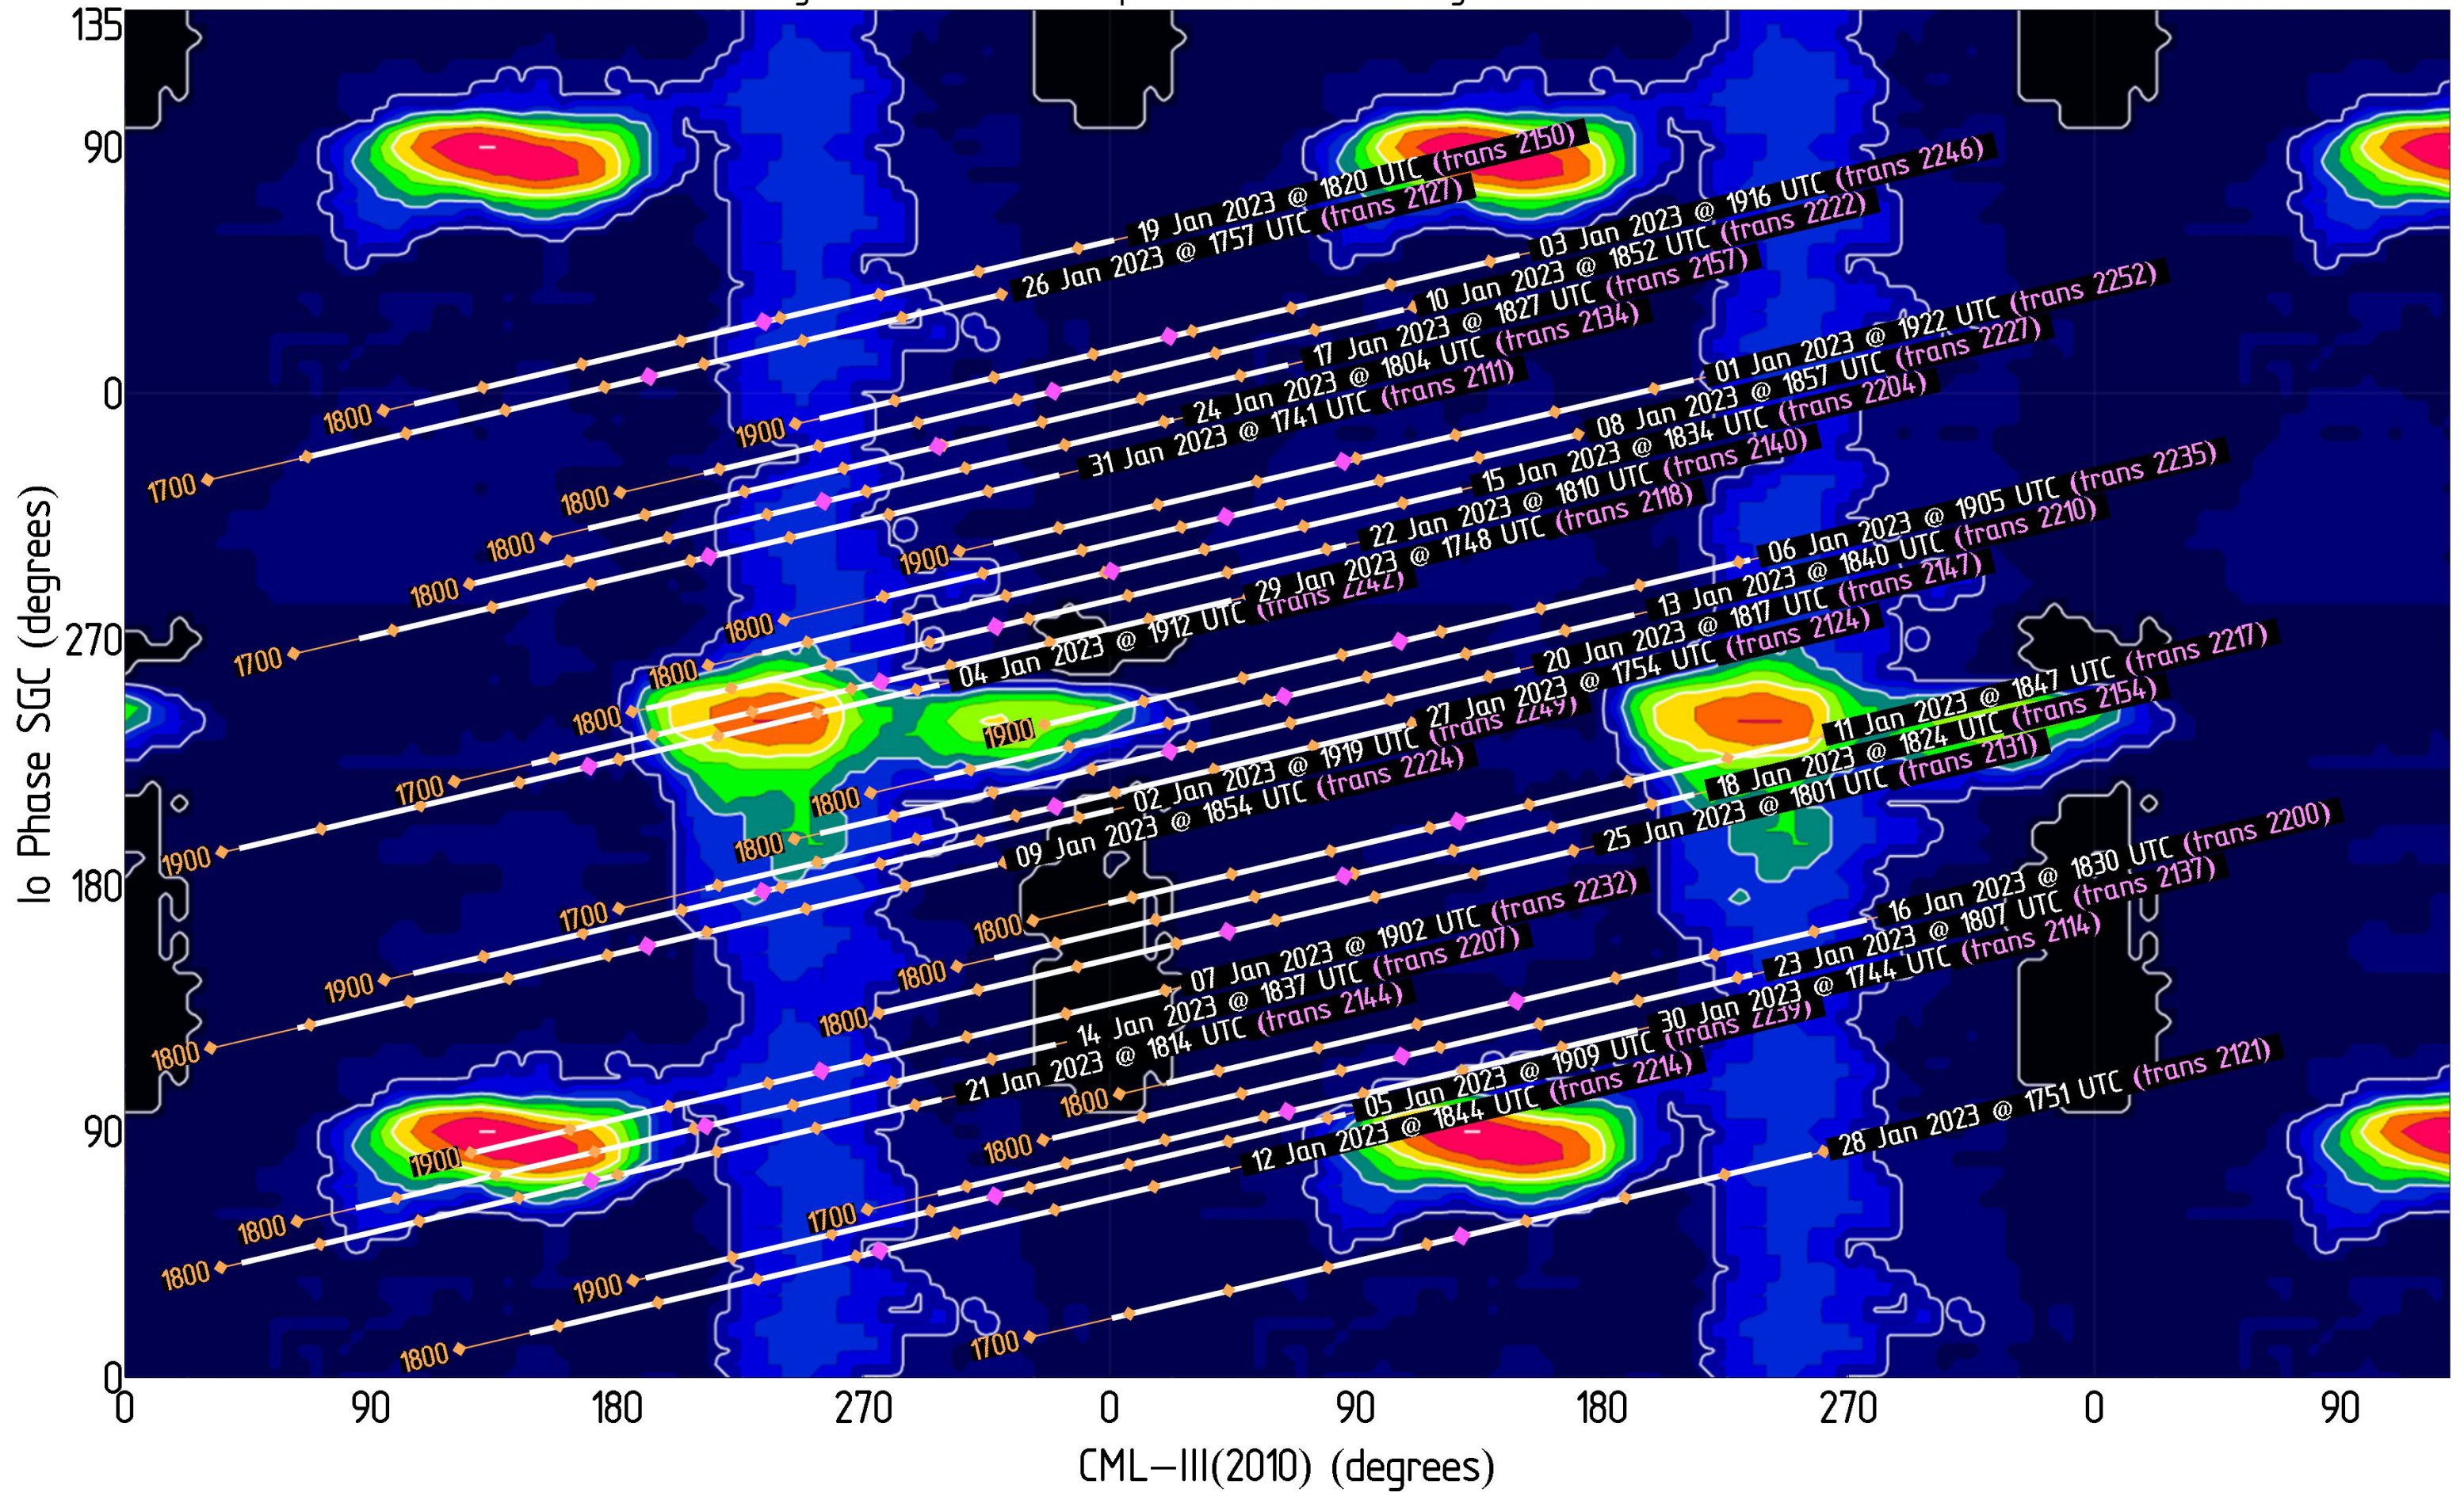

# Jupiter Availability Plot for January 2023

Ephemerides for AJ4CO Observatory, Florida, 29°50' N, 82°37' W

Tracks show  $\pm 3.5$  hours from Jupiter transit – Times & dates indicate the beginning of each track (i.e., 3.5 hours prior to Jupiter transit)

Magenta dots indicate Jupiter transit      Orange dots indicate xx00 UTC

# Jupiter Availability Plot for February 2023

Ephemerides for AJ4CO Observatory, Florida, 29°50' N, 82°37' W

Tracks show  $\pm 3.5$  hours from Jupiter transit – Times & dates indicate the beginning of each track (i.e., 3.5 hours prior to Jupiter transit)

# Jupiter Availability Plot for March 2023

Ephemerides for AJ4CO Observatory, Florida, 29°50' N, 82°37' W

Tracks show  $\pm 3.5$  hours from Jupiter transit – Times & dates indicate the beginning of each track (i.e., 3.5 hours prior to Jupiter transit)