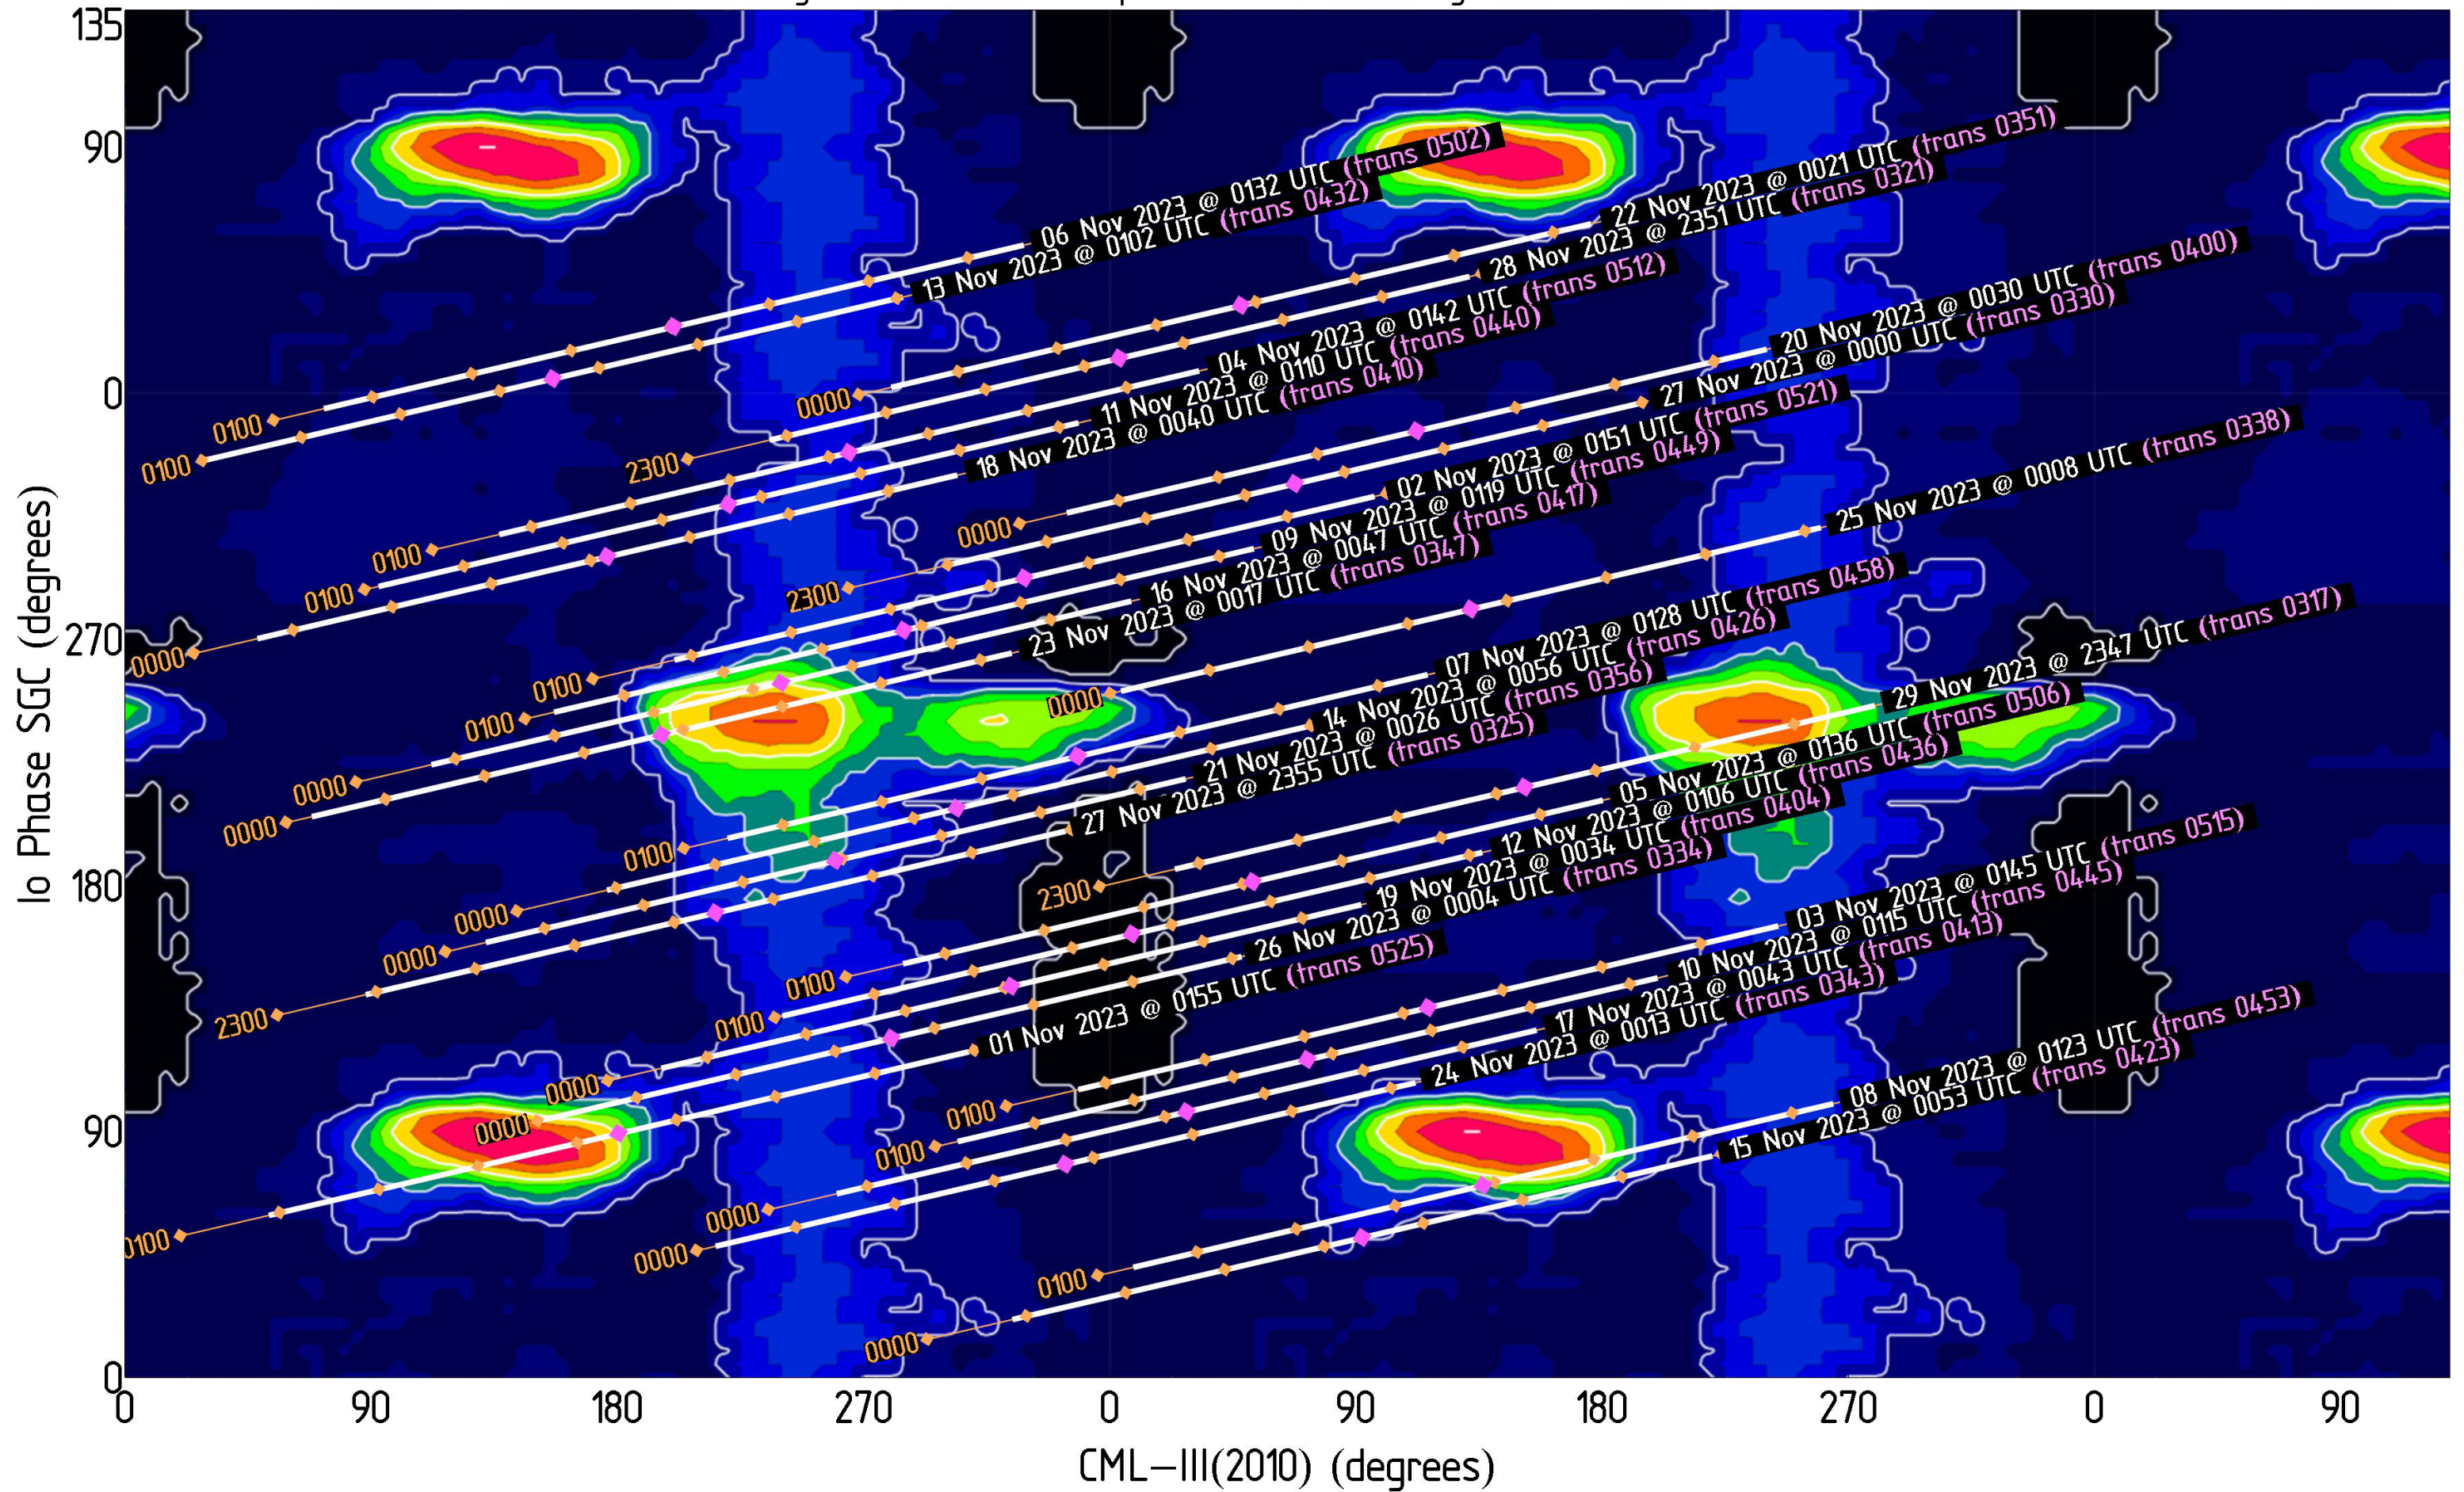

Magenta dots indicate Jupiter transit      Orange dots indicate xx00 UTC

# Jupiter Availability Plot for October 2023

Ephemerides for AJ4CO Observatory, Florida, 29°50' N, 82°37' W

Tracks show  $\pm 3.5$  hours from Jupiter transit – Times & dates indicate the beginning of each track (i.e., 3.5 hours prior to Jupiter transit)  
Magenta dots indicate Jupiter transit      Orange dots indicate xx00 UTC

# Jupiter Availability Plot for November 2023

Ephemerides for AJ4CO Observatory, Florida, 29°50' N, 82°37' W

Tracks show  $\pm 3.5$  hours from Jupiter transit – Times & dates indicate the beginning of each track (i.e., 3.5 hours prior to Jupiter transit)  
Magenta dots indicate Jupiter transit      Orange dots indicate xx00 UTC

# Jupiter Availability Plot for December 2023

Ephemerides for AJ4CO Observatory, Florida, 29°50' N, 82°37' W

Tracks show  $\pm 3.5$  hours from Jupiter transit – Times & dates indicate the beginning of each track (i.e., 3.5 hours prior to Jupiter transit)  
Magenta dots indicate Jupiter transit      Orange dots indicate xx00 UTC