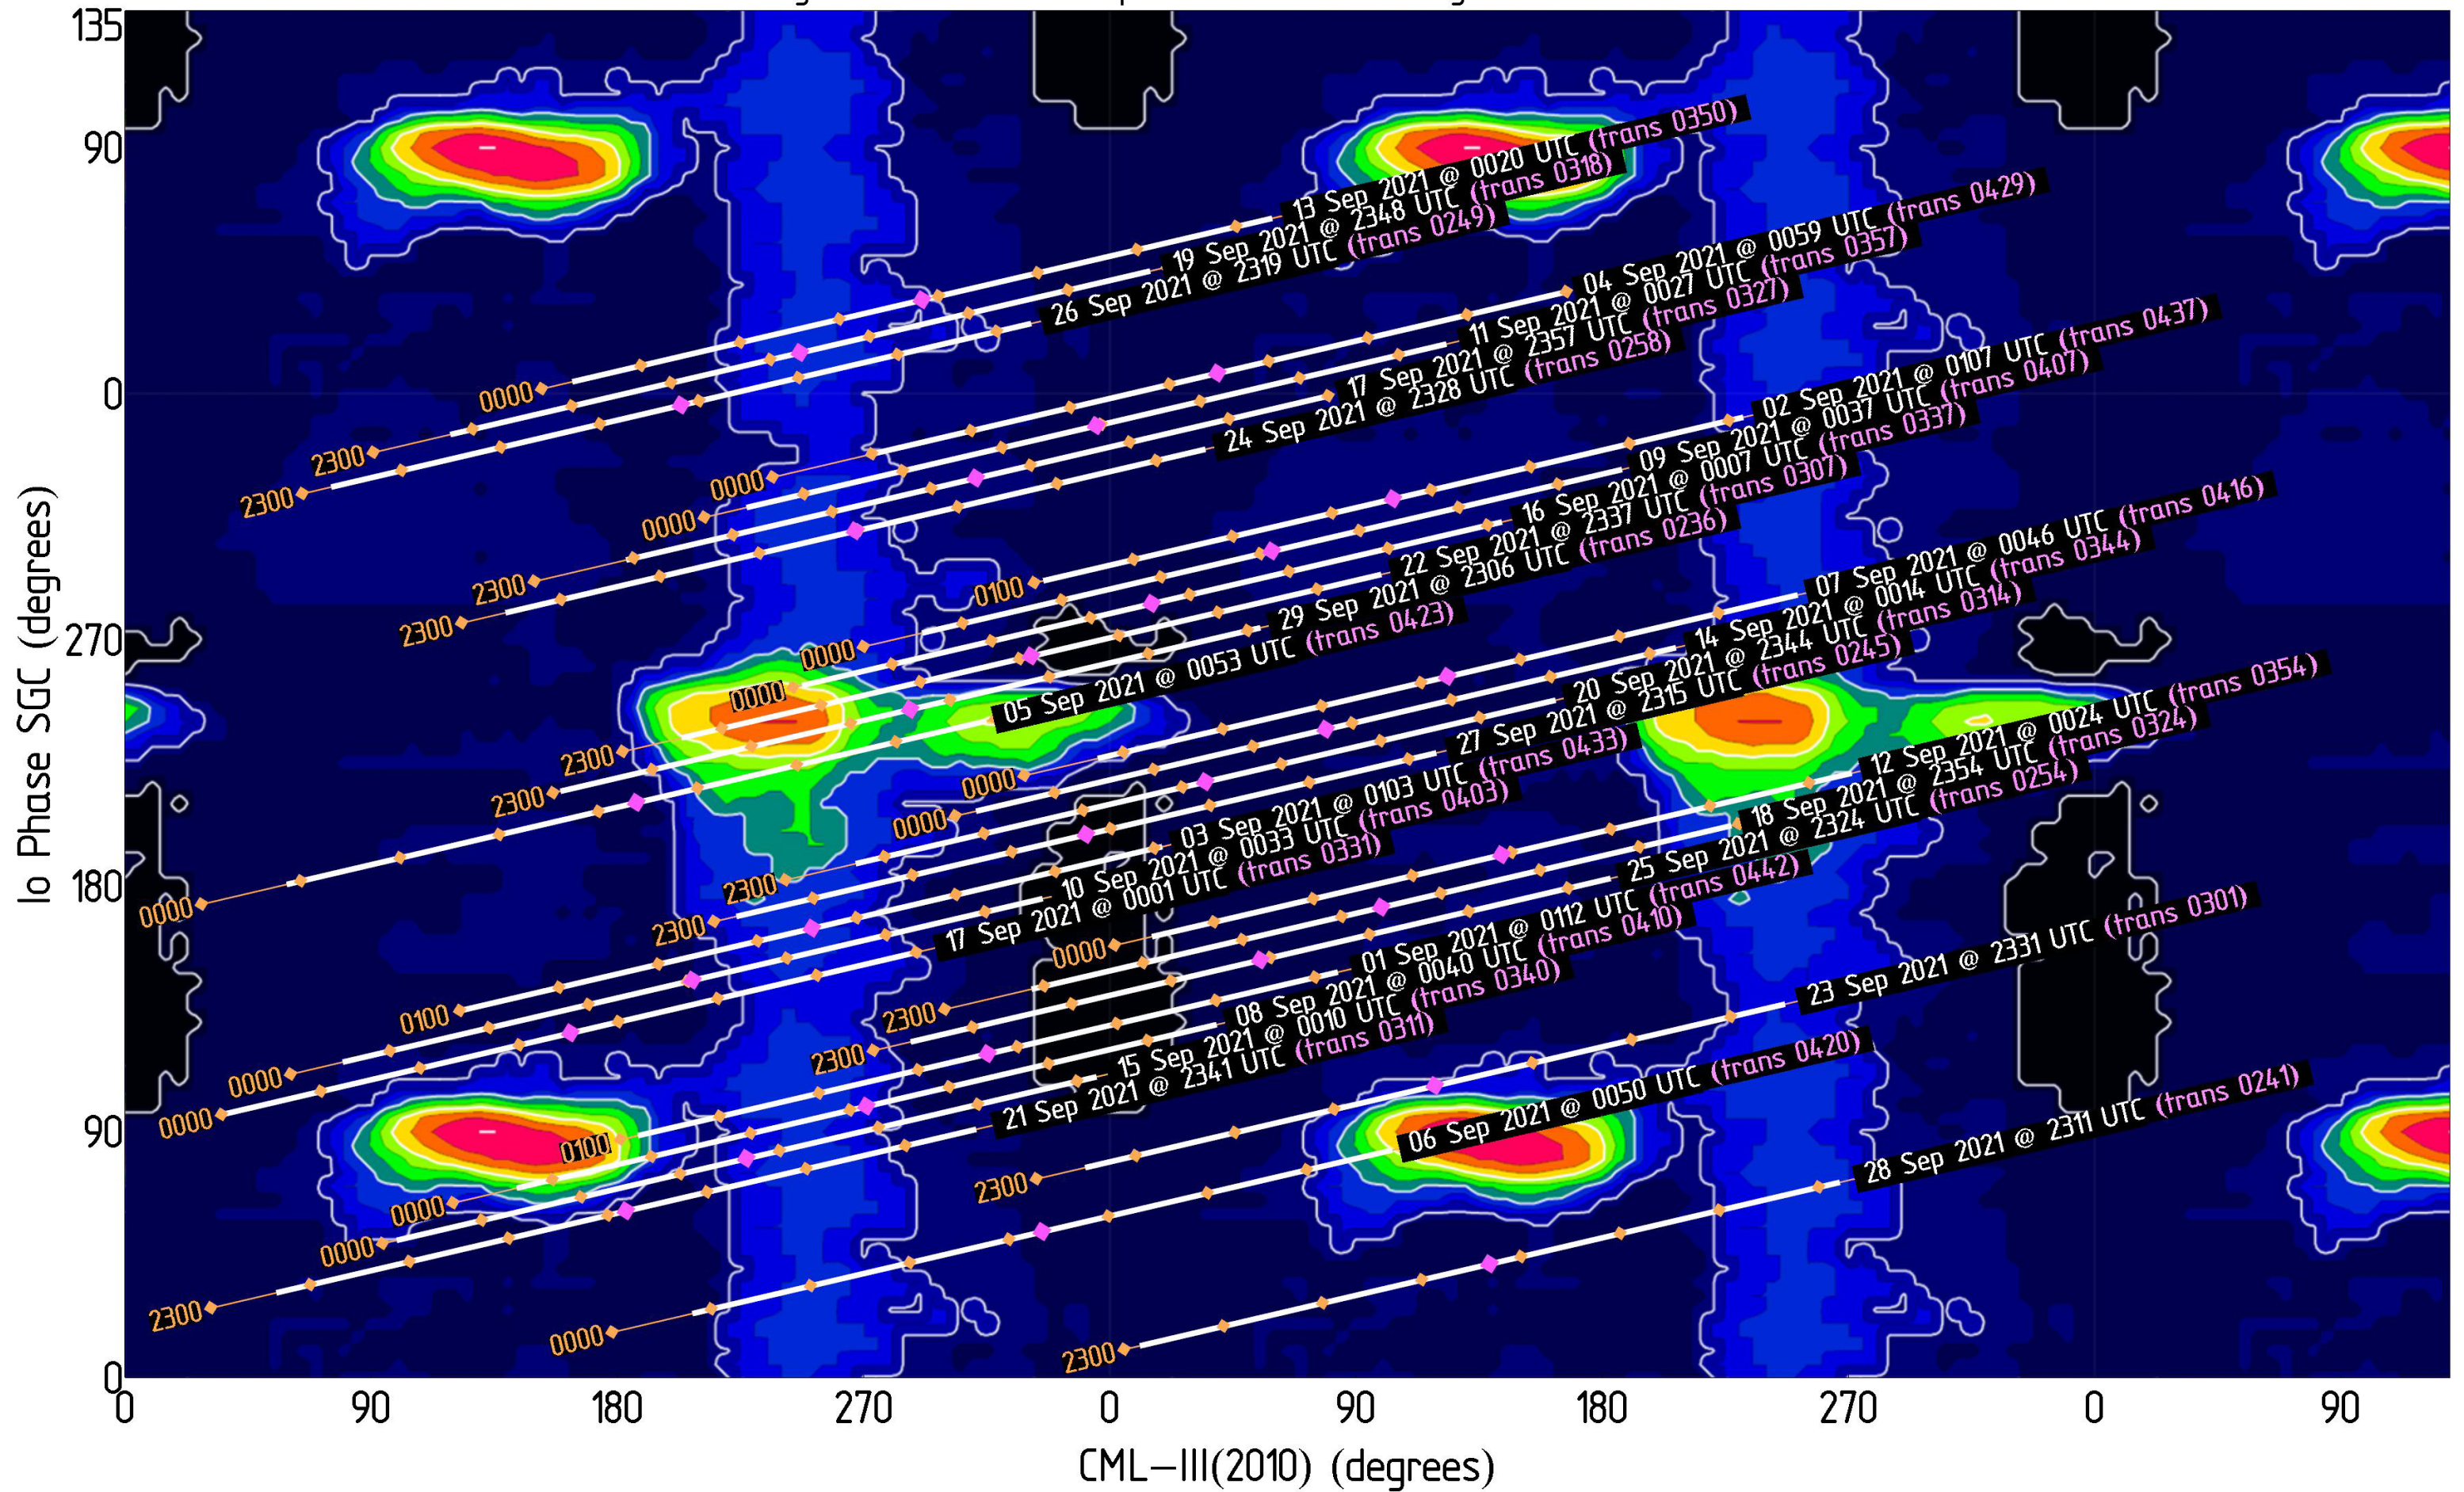

# Jupiter Availability Plot for August 2021

Ephemerides for AJ4CO Observatory, Florida, 29°50' N, 82°37' W

Tracks show  $\pm 3.5$  hours from Jupiter transit – Times & dates indicate the beginning of each track (i.e., 3.5 hours prior to Jupiter transit)

Magenta dots indicate Jupiter transit      Orange dots indicate xx00 UTC

# Jupiter Availability Plot for September 2021

Ephemerides for AJ4CO Observatory, Florida, 29°50' N, 82°37' W

Tracks show  $\pm 3.5$  hours from Jupiter transit – Times & dates indicate the beginning of each track (i.e., 3.5 hours prior to Jupiter transit)