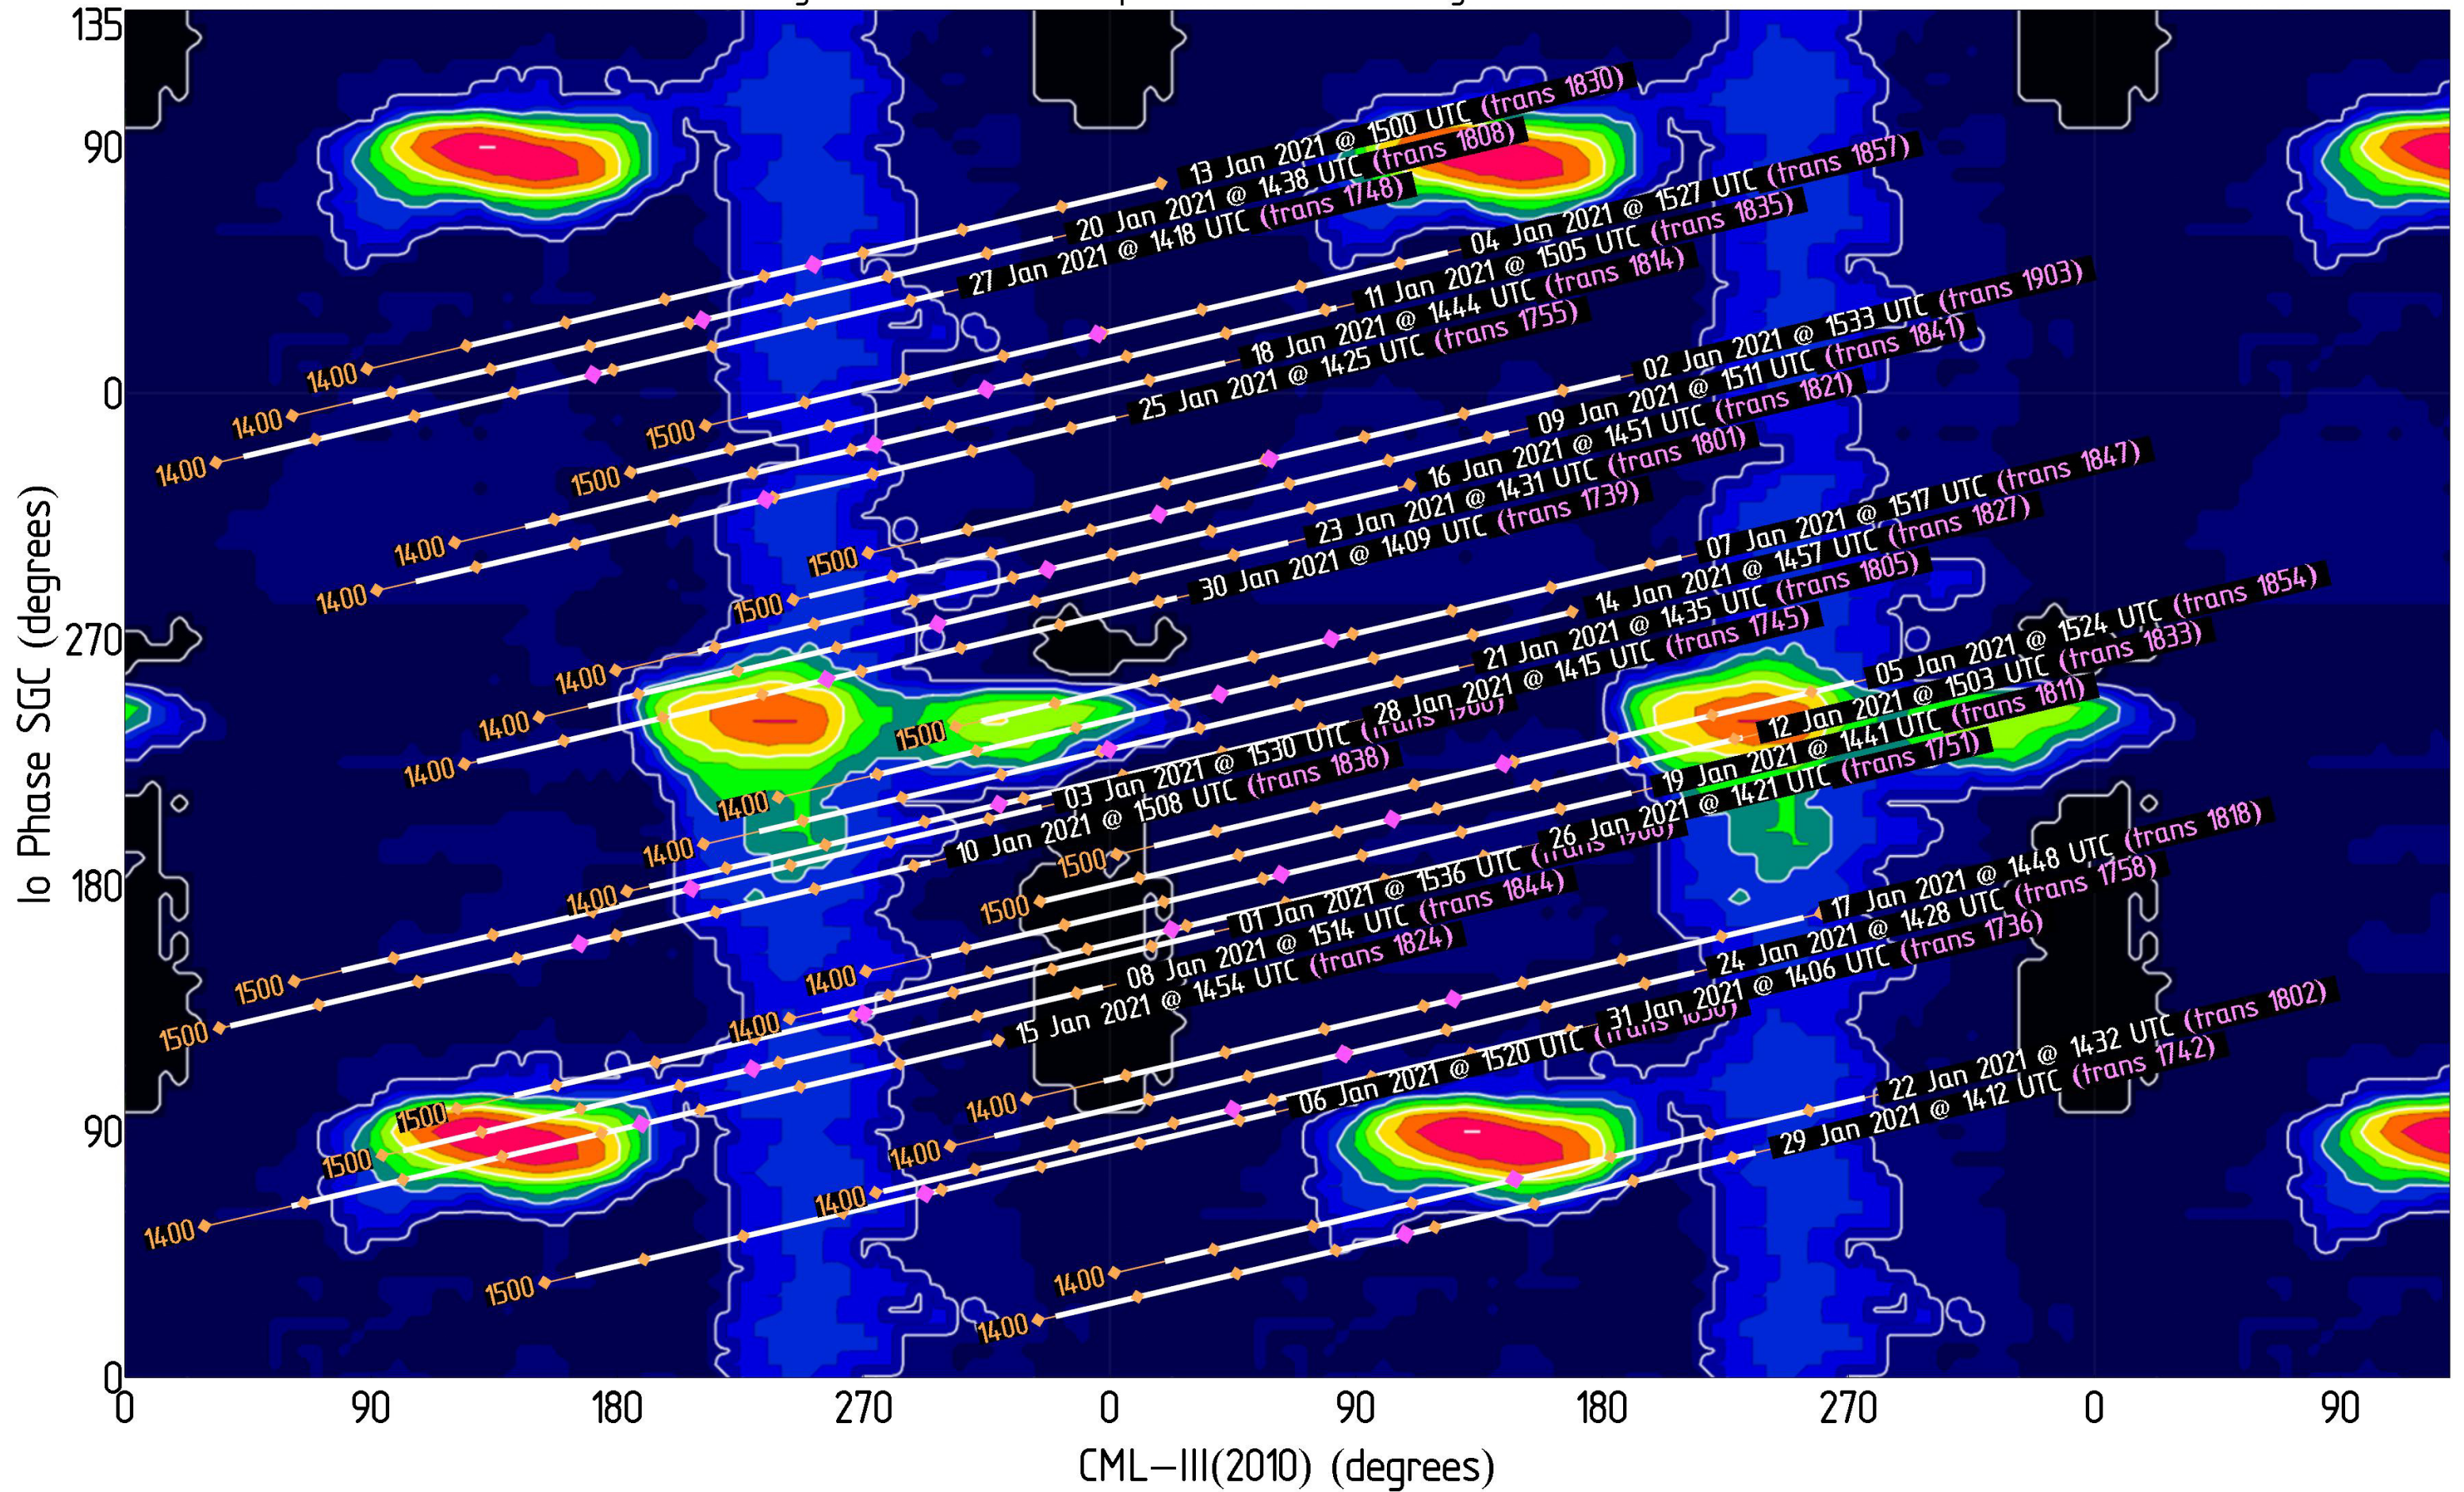

# Jupiter Availability Plot for January 2021

Ephemerides for AJ4CO Observatory, Florida, 29°50' N, 82°37' W

Tracks show  $\pm 3.5$  hours from Jupiter transit – Times & dates indicate the beginning of each track (i.e., 3.5 hours prior to Jupiter transit)

Magenta dots indicate Jupiter transit      Orange dots indicate xx00 UTC

# Jupiter Availability Plot for February 2021

Ephemerides for AJ4CO Observatory, Florida, 29°50' N, 82°37' W

Tracks show  $\pm 3.5$  hours from Jupiter transit – Times & dates indicate the beginning of each track (i.e., 3.5 hours prior to Jupiter transit)

# Jupiter Availability Plot for March 2021

Ephemerides for AJ4CO Observatory, Florida, 29°50' N, 82°37' W

Tracks show  $\pm 3.5$  hours from Jupiter transit – Times & dates indicate the beginning of each track (i.e., 3.5 hours prior to Jupiter transit)  
Magenta dots indicate Jupiter transit      Orange dots indicate xx00 UTC