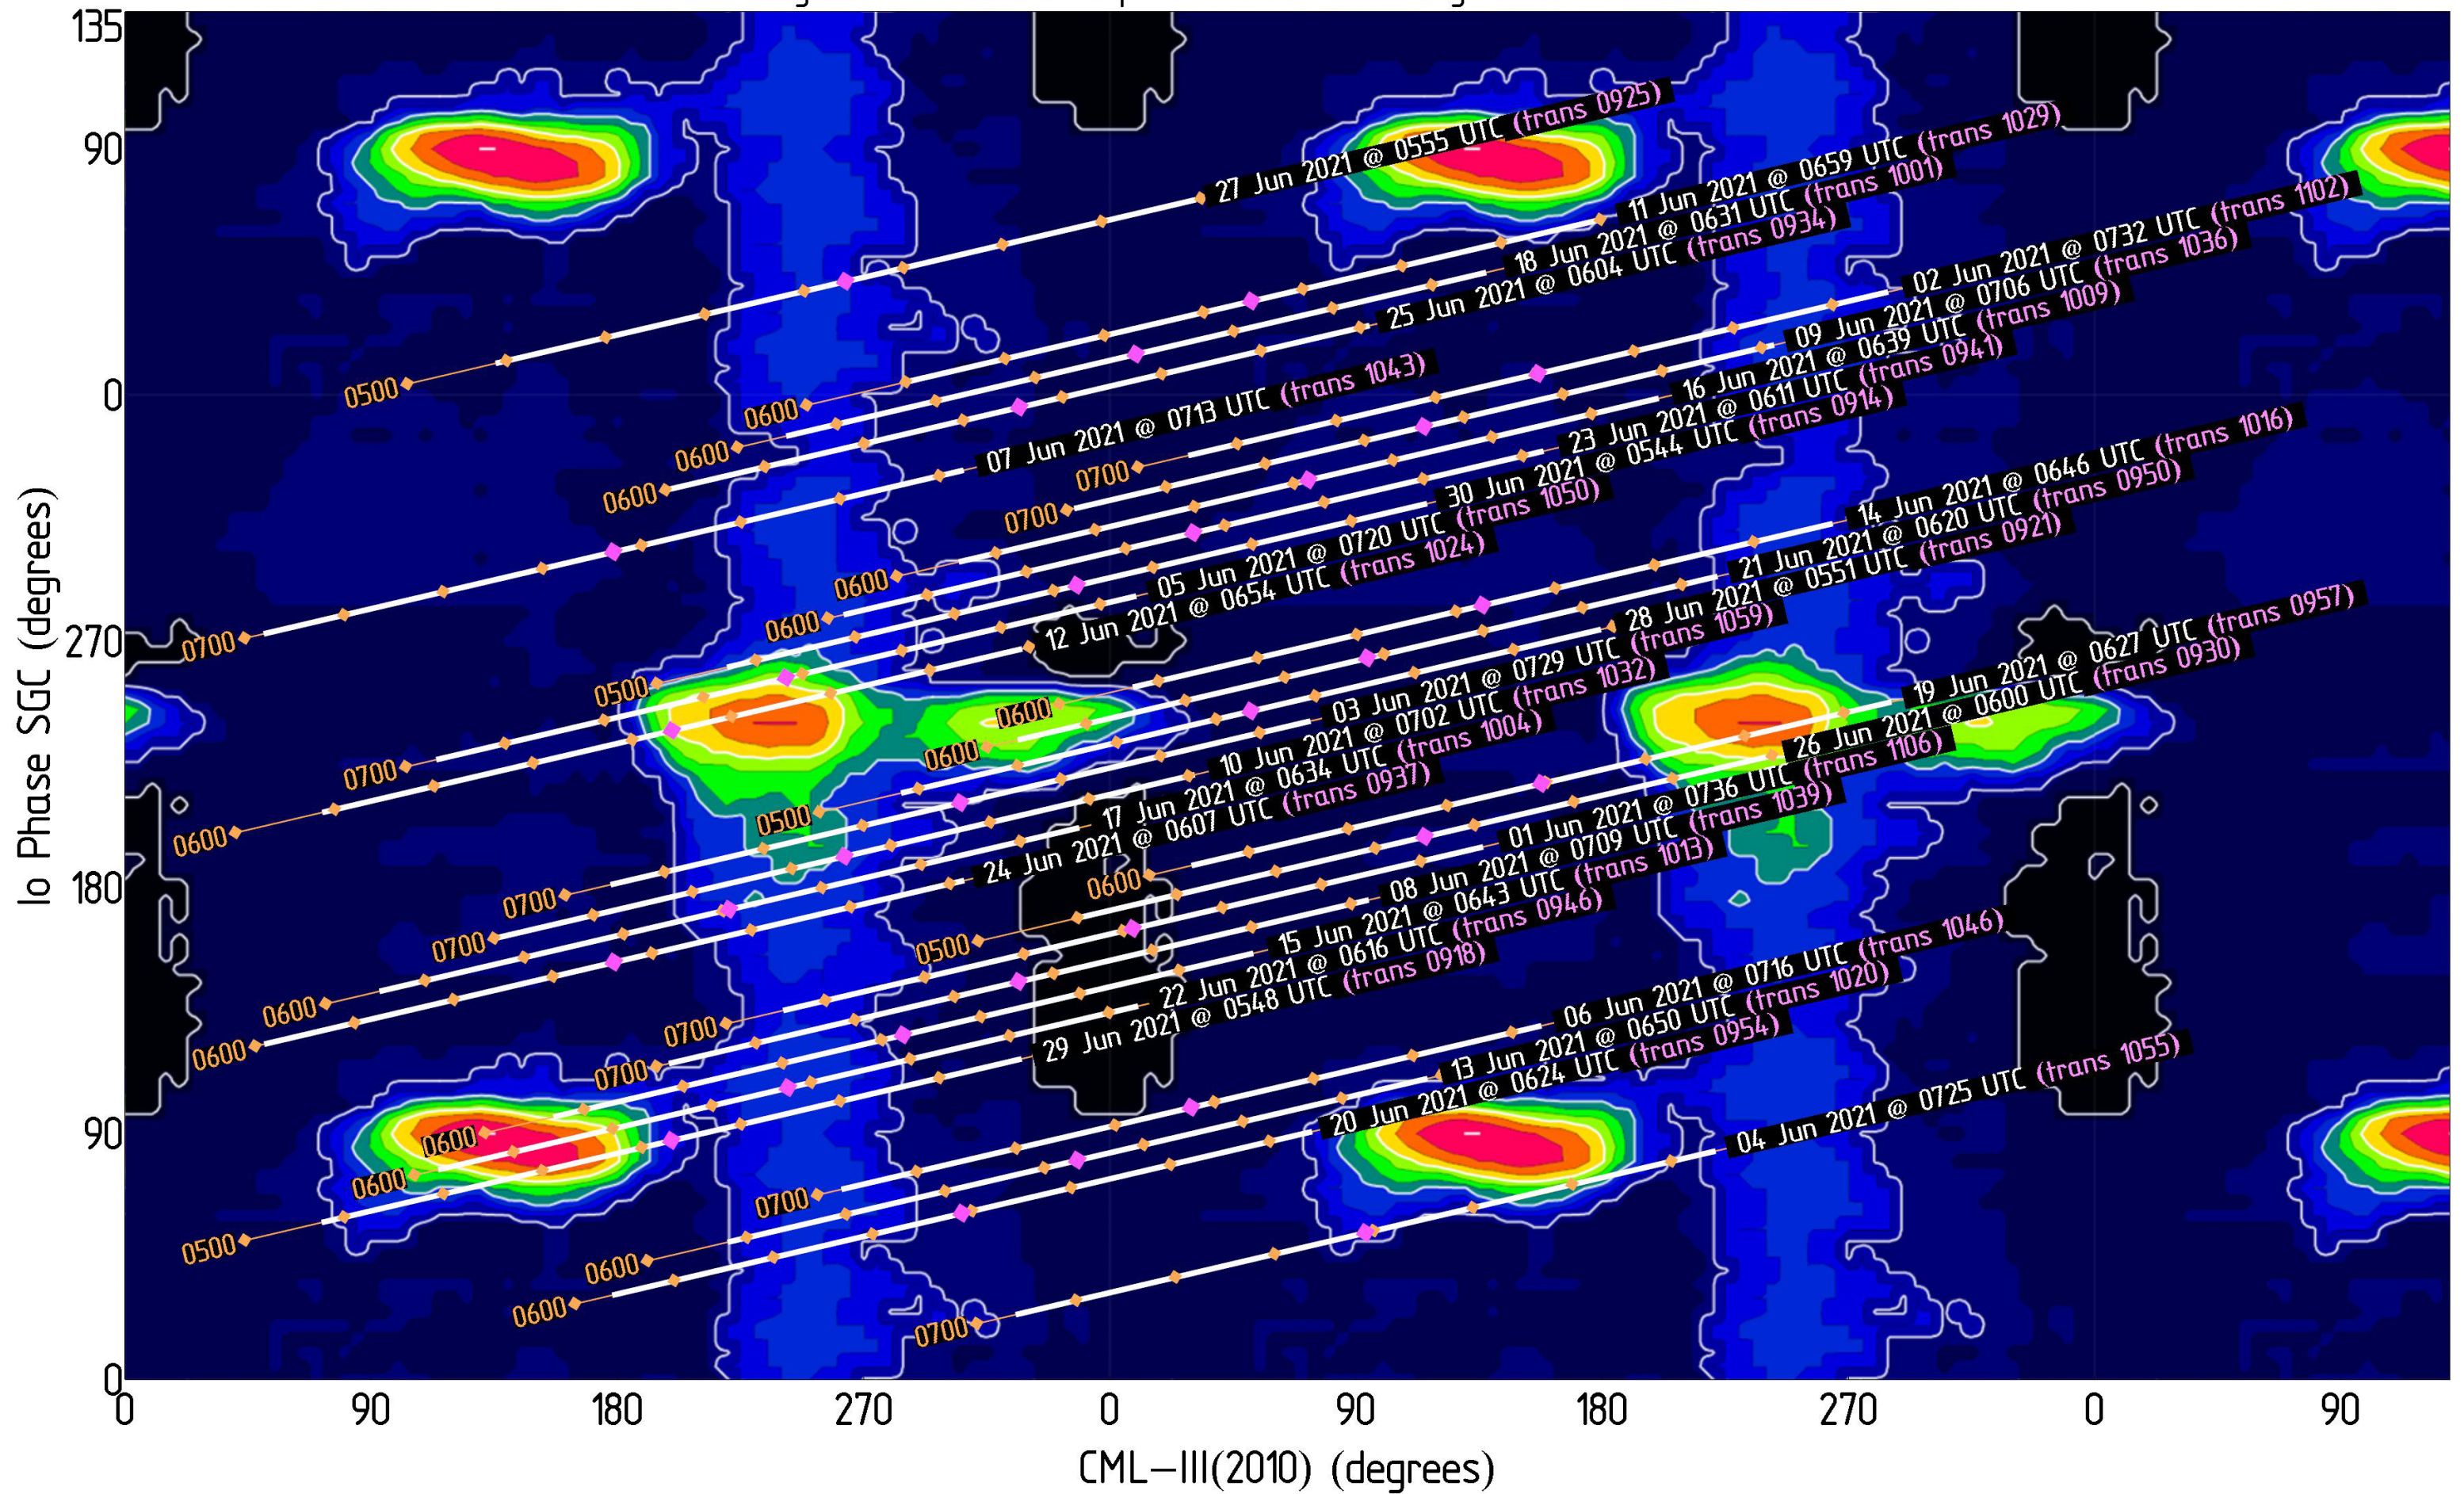

# Jupiter Availability Plot for March 2021

Ephemerides for AJ4CO Observatory, Florida, 29°50' N, 82°37' W

Tracks show  $\pm 3.5$  hours from Jupiter transit – Times & dates indicate the beginning of each track (i.e., 3.5 hours prior to Jupiter transit)  
Magenta dots indicate Jupiter transit      Orange dots indicate xx00 UTC

# Jupiter Availability Plot for May 2021

Ephemerides for AJ4CO Observatory, Florida, 29°50' N, 82°37' W

Tracks show  $\pm 3.5$  hours from Jupiter transit – Times & dates indicate the beginning of each track (i.e., 3.5 hours prior to Jupiter transit)

Magenta dots indicate Jupiter transit      Orange dots indicate xx00 UTC

# Jupiter Availability Plot for June 2021

Ephemerides for AJ4CO Observatory, Florida, 29°50' N, 82°37' W

Tracks show  $\pm 3.5$  hours from Jupiter transit – Times & dates indicate the beginning of each track (i.e., 3.5 hours prior to Jupiter transit)  
Magenta dots indicate Jupiter transit      Orange dots indicate xx00 UTC