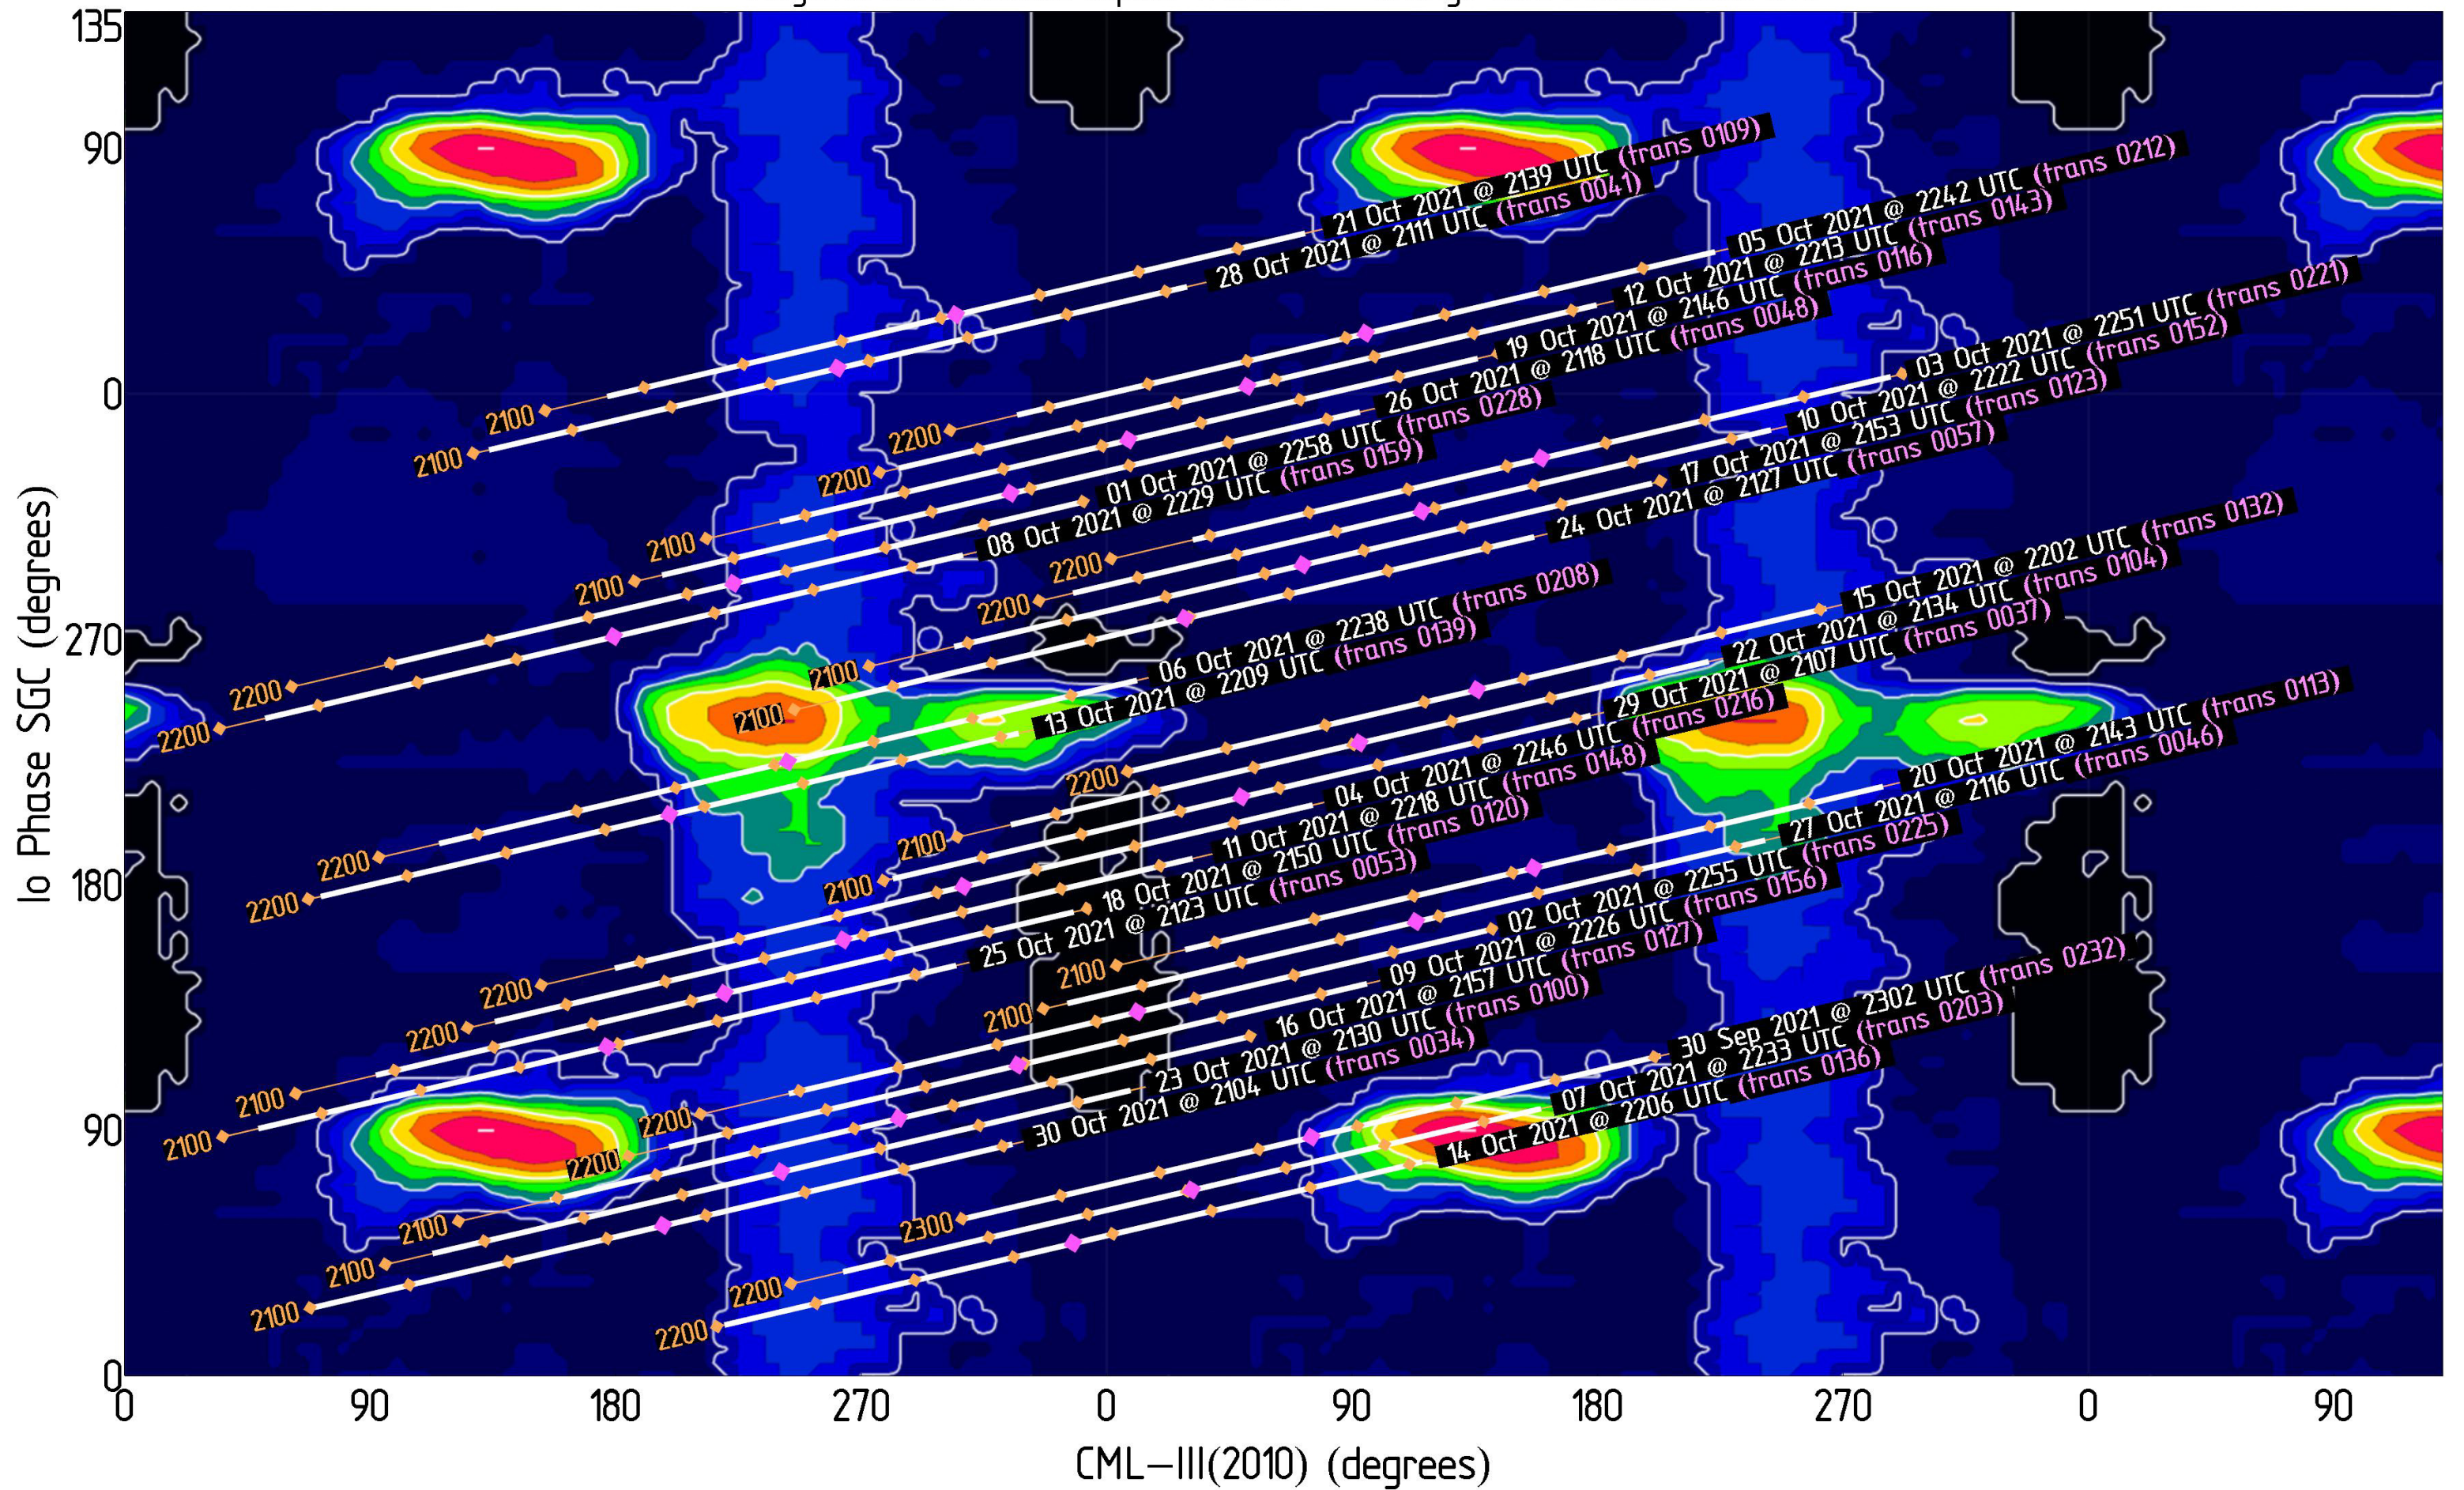

Magenta dots indicate Jupiter transit      Orange dots indicate xx00 UTC

# Jupiter Availability Plot for September 2021

Ephemerides for AJ4CO Observatory, Florida, 29°50' N, 82°37' W

Tracks show  $\pm 3.5$  hours from Jupiter transit – Times & dates indicate the beginning of each track (i.e., 3.5 hours prior to Jupiter transit)

# Jupiter Availability Plot for October 2021

Ephemerides for AJ4CO Observatory, Florida, 29°50' N, 82°37' W

Tracks show  $\pm 3.5$  hours from Jupiter transit – Times & dates indicate the beginning of each track (i.e., 3.5 hours prior to Jupiter transit)  
Magenta dots indicate Jupiter transit      Orange dots indicate xx00 UTC