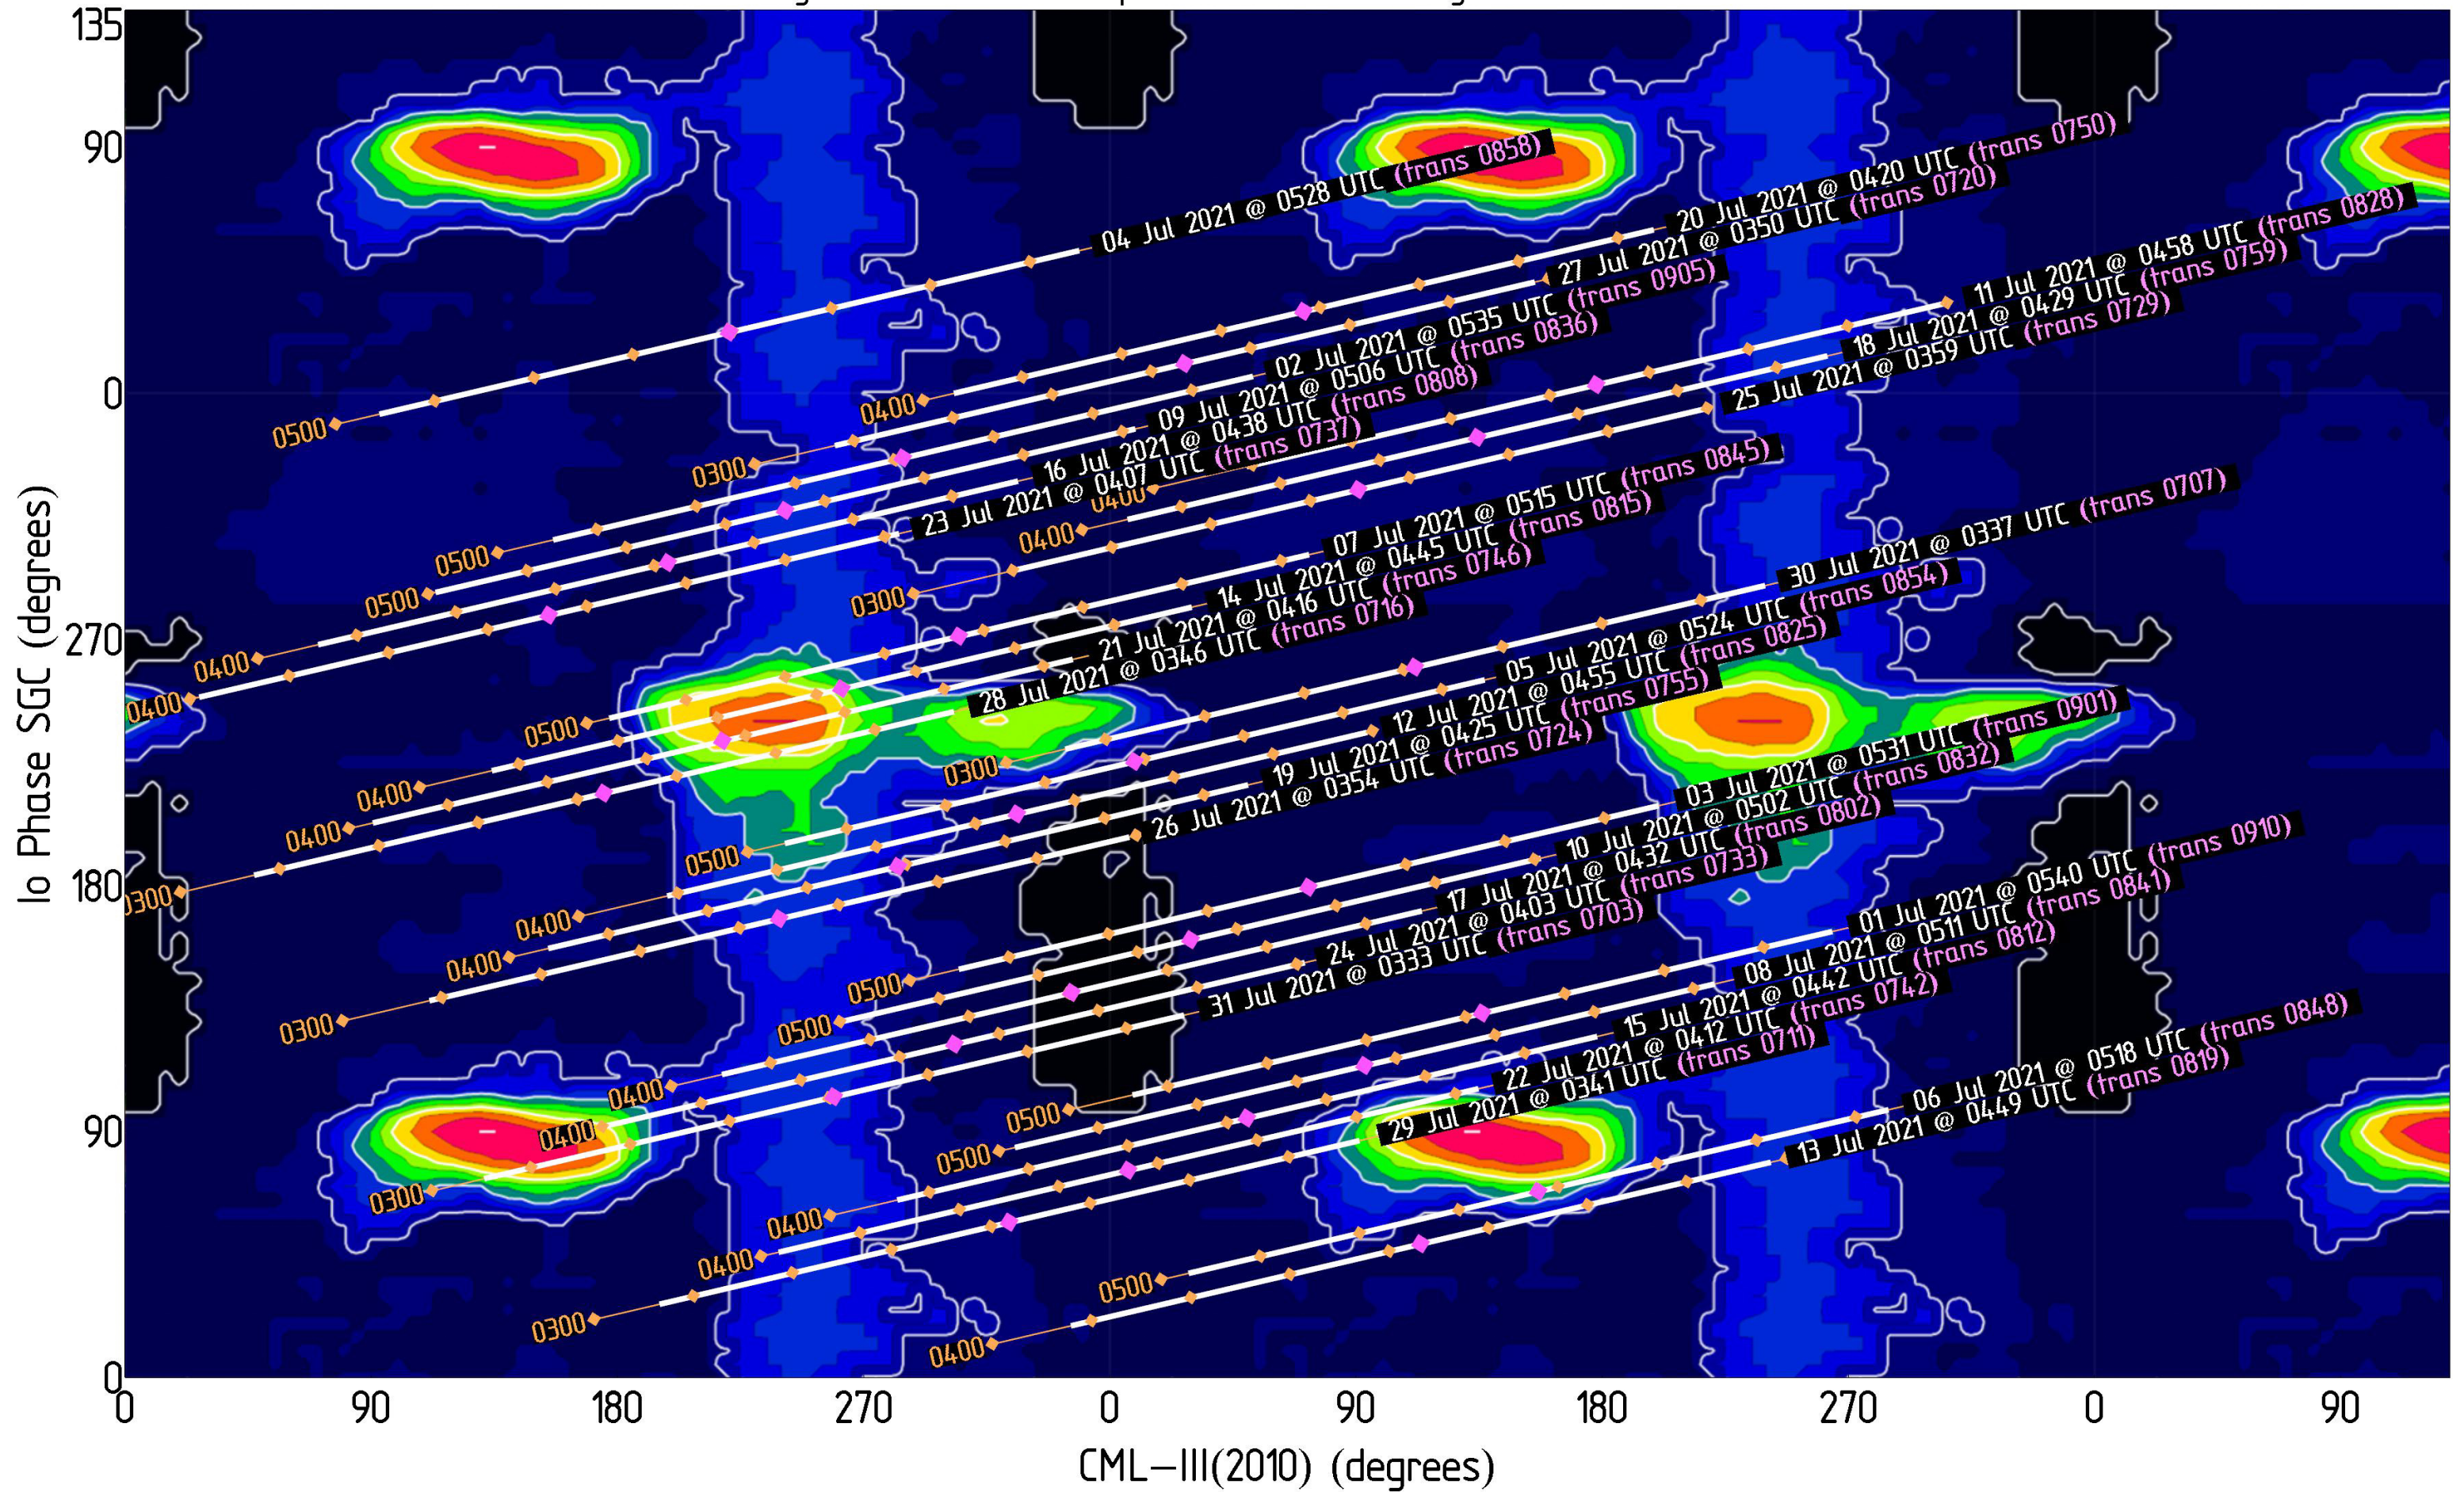

Magenta dots indicate Jupiter transit      Orange dots indicate xx00 UTC

# Jupiter Availability Plot for June 2021

Ephemerides for AJ4CO Observatory, Florida, 29°50' N, 82°37' W

Tracks show  $\pm 3.5$  hours from Jupiter transit – Times & dates indicate the beginning of each track (i.e., 3.5 hours prior to Jupiter transit)  
Magenta dots indicate Jupiter transit      Orange dots indicate xx00 UTC

# Jupiter Availability Plot for July 2021

Ephemerides for AJ4CO Observatory, Florida, 29°50' N, 82°37' W

Tracks show  $\pm 3.5$  hours from Jupiter transit – Times & dates indicate the beginning of each track (i.e., 3.5 hours prior to Jupiter transit)

# Jupiter Availability Plot for August 2021

Ephemerides for AJ4CO Observatory, Florida, 29°50' N, 82°37' W

Tracks show  $\pm 3.5$  hours from Jupiter transit – Times & dates indicate the beginning of each track (i.e., 3.5 hours prior to Jupiter transit)