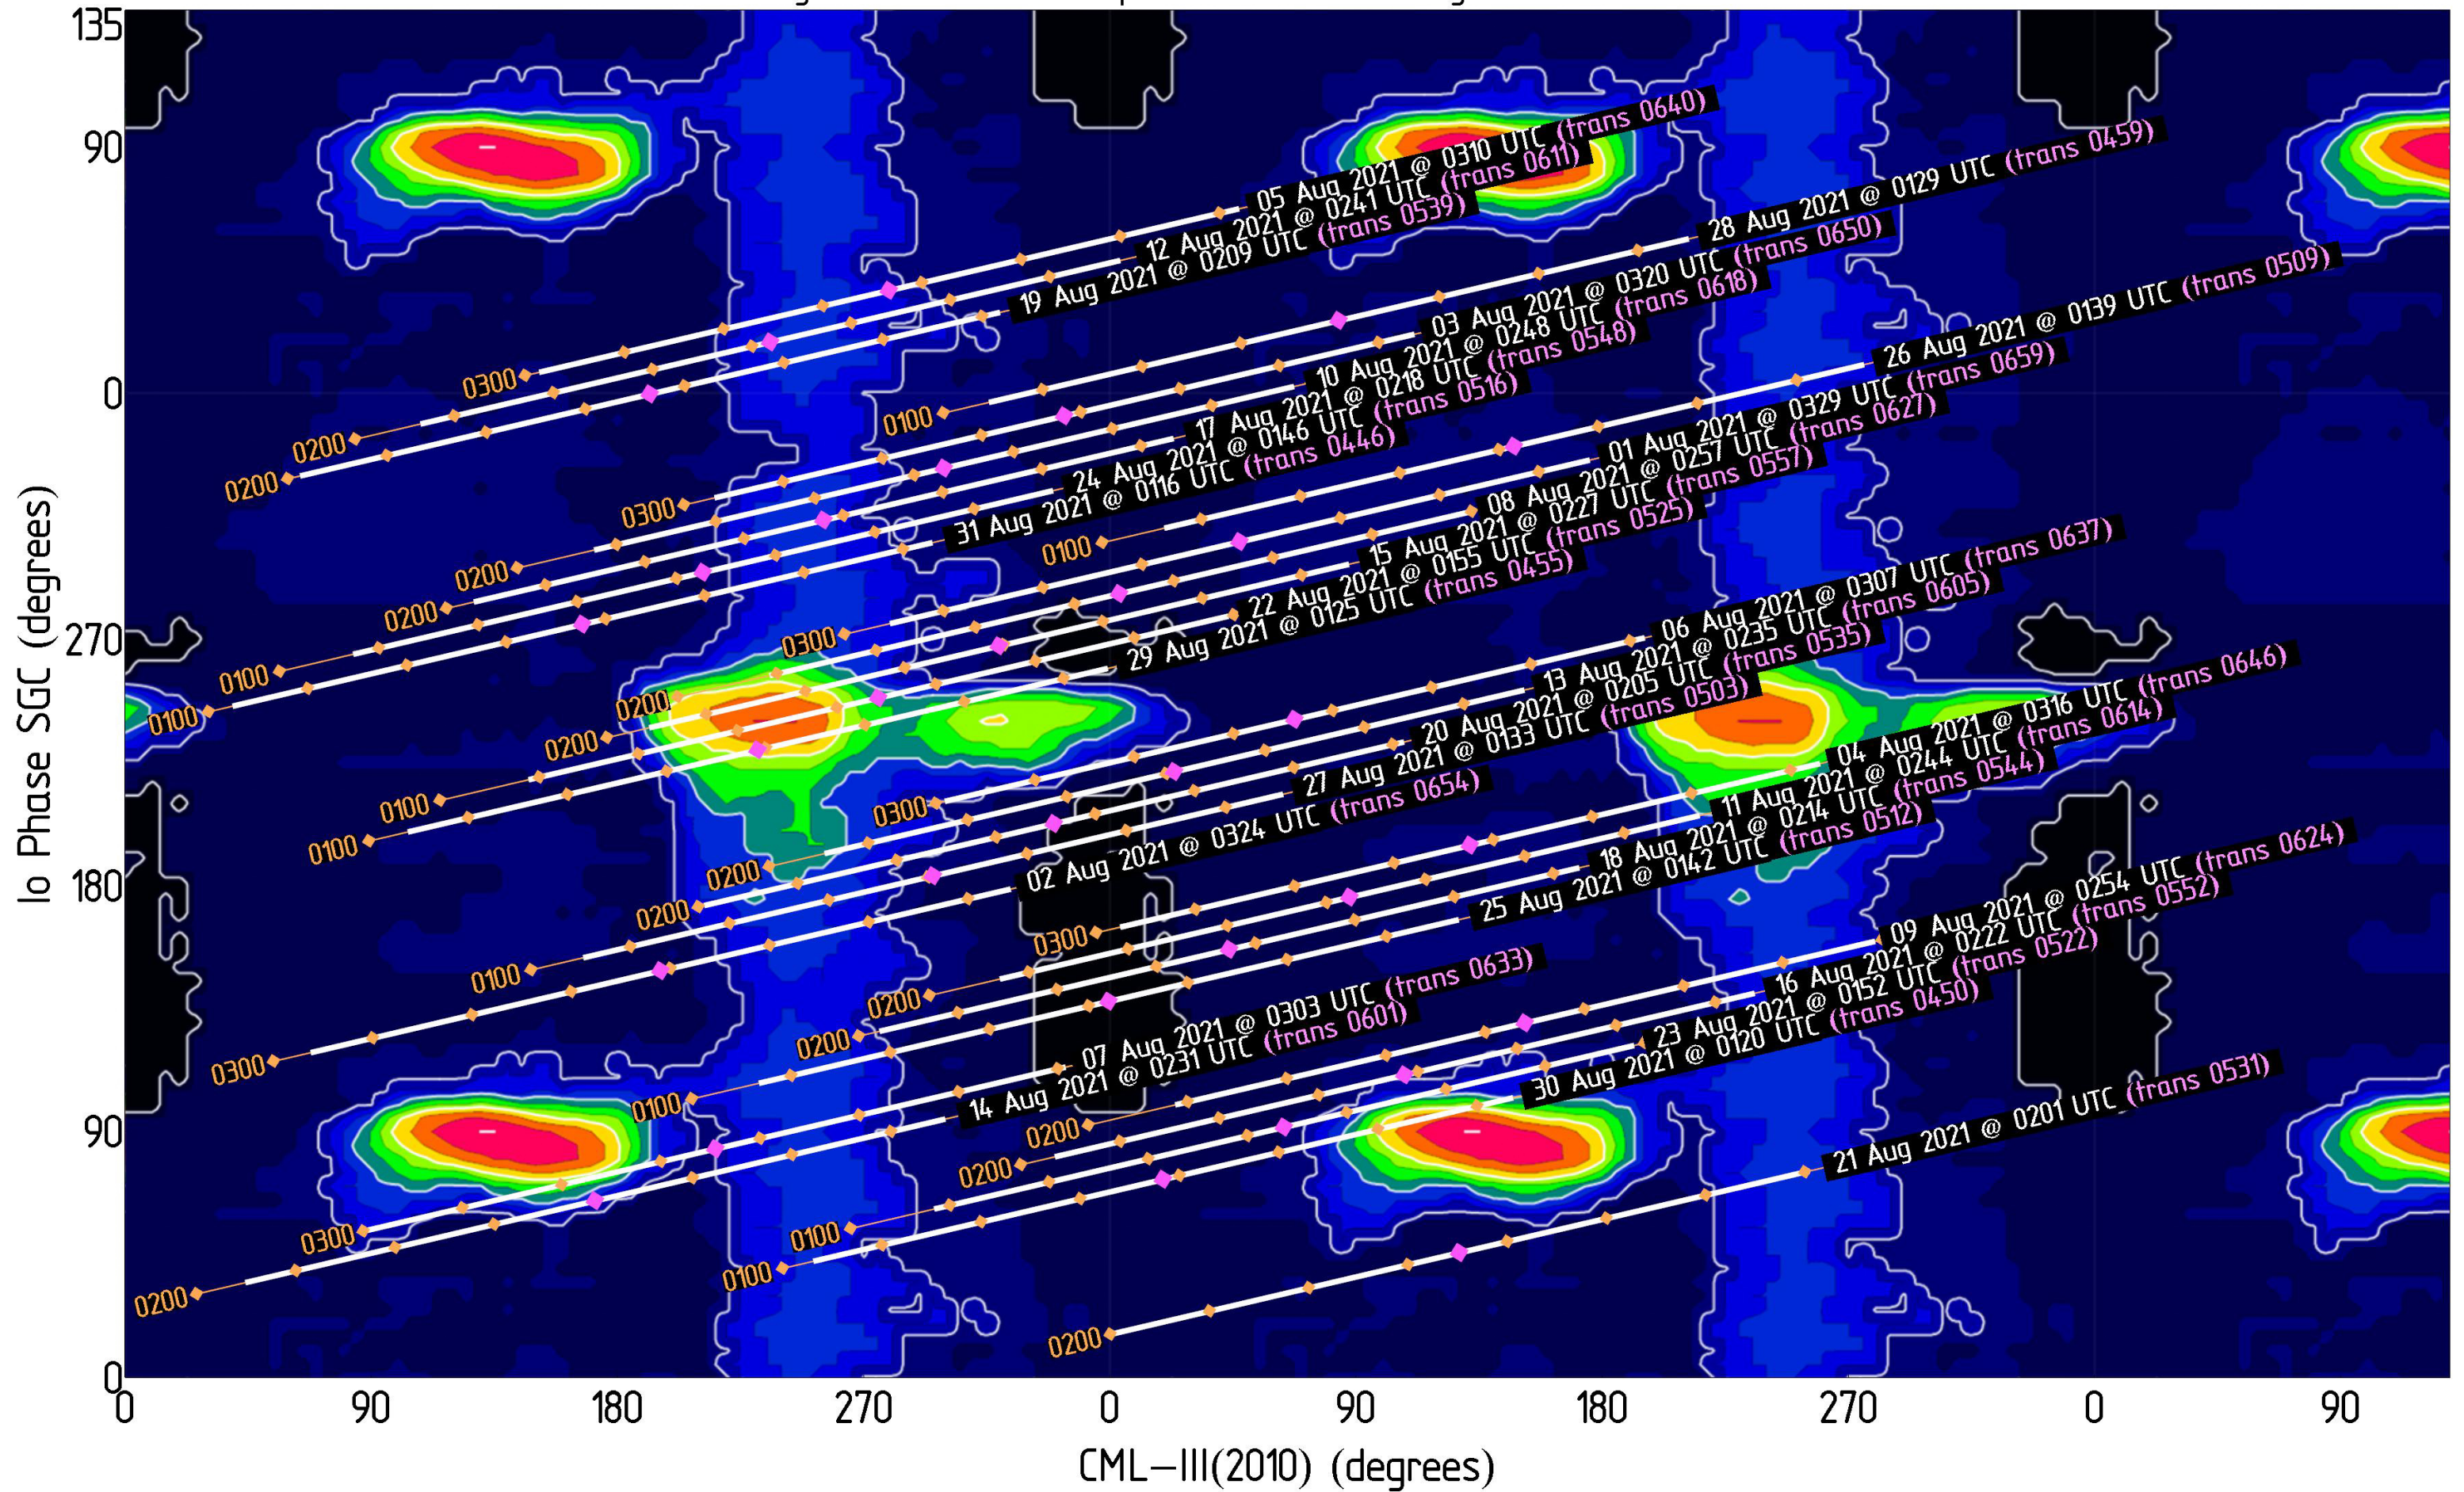

# Jupiter Availability Plot for July 2021

Ephemerides for AJ4CO Observatory, Florida, 29°50' N, 82°37' W

Tracks show  $\pm 3.5$  hours from Jupiter transit – Times & dates indicate the beginning of each track (i.e., 3.5 hours prior to Jupiter transit)

Magenta dots indicate Jupiter transit      Orange dots indicate xx00 UTC

# Jupiter Availability Plot for August 2021

Ephemerides for AJ4CO Observatory, Florida, 29°50' N, 82°37' W

Tracks show  $\pm 3.5$  hours from Jupiter transit – Times & dates indicate the beginning of each track (i.e., 3.5 hours prior to Jupiter transit)

# Jupiter Availability Plot for September 2021

Ephemerides for AJ4CO Observatory, Florida, 29°50' N, 82°37' W

Tracks show  $\pm 3.5$  hours from Jupiter transit – Times & dates indicate the beginning of each track (i.e., 3.5 hours prior to Jupiter transit)