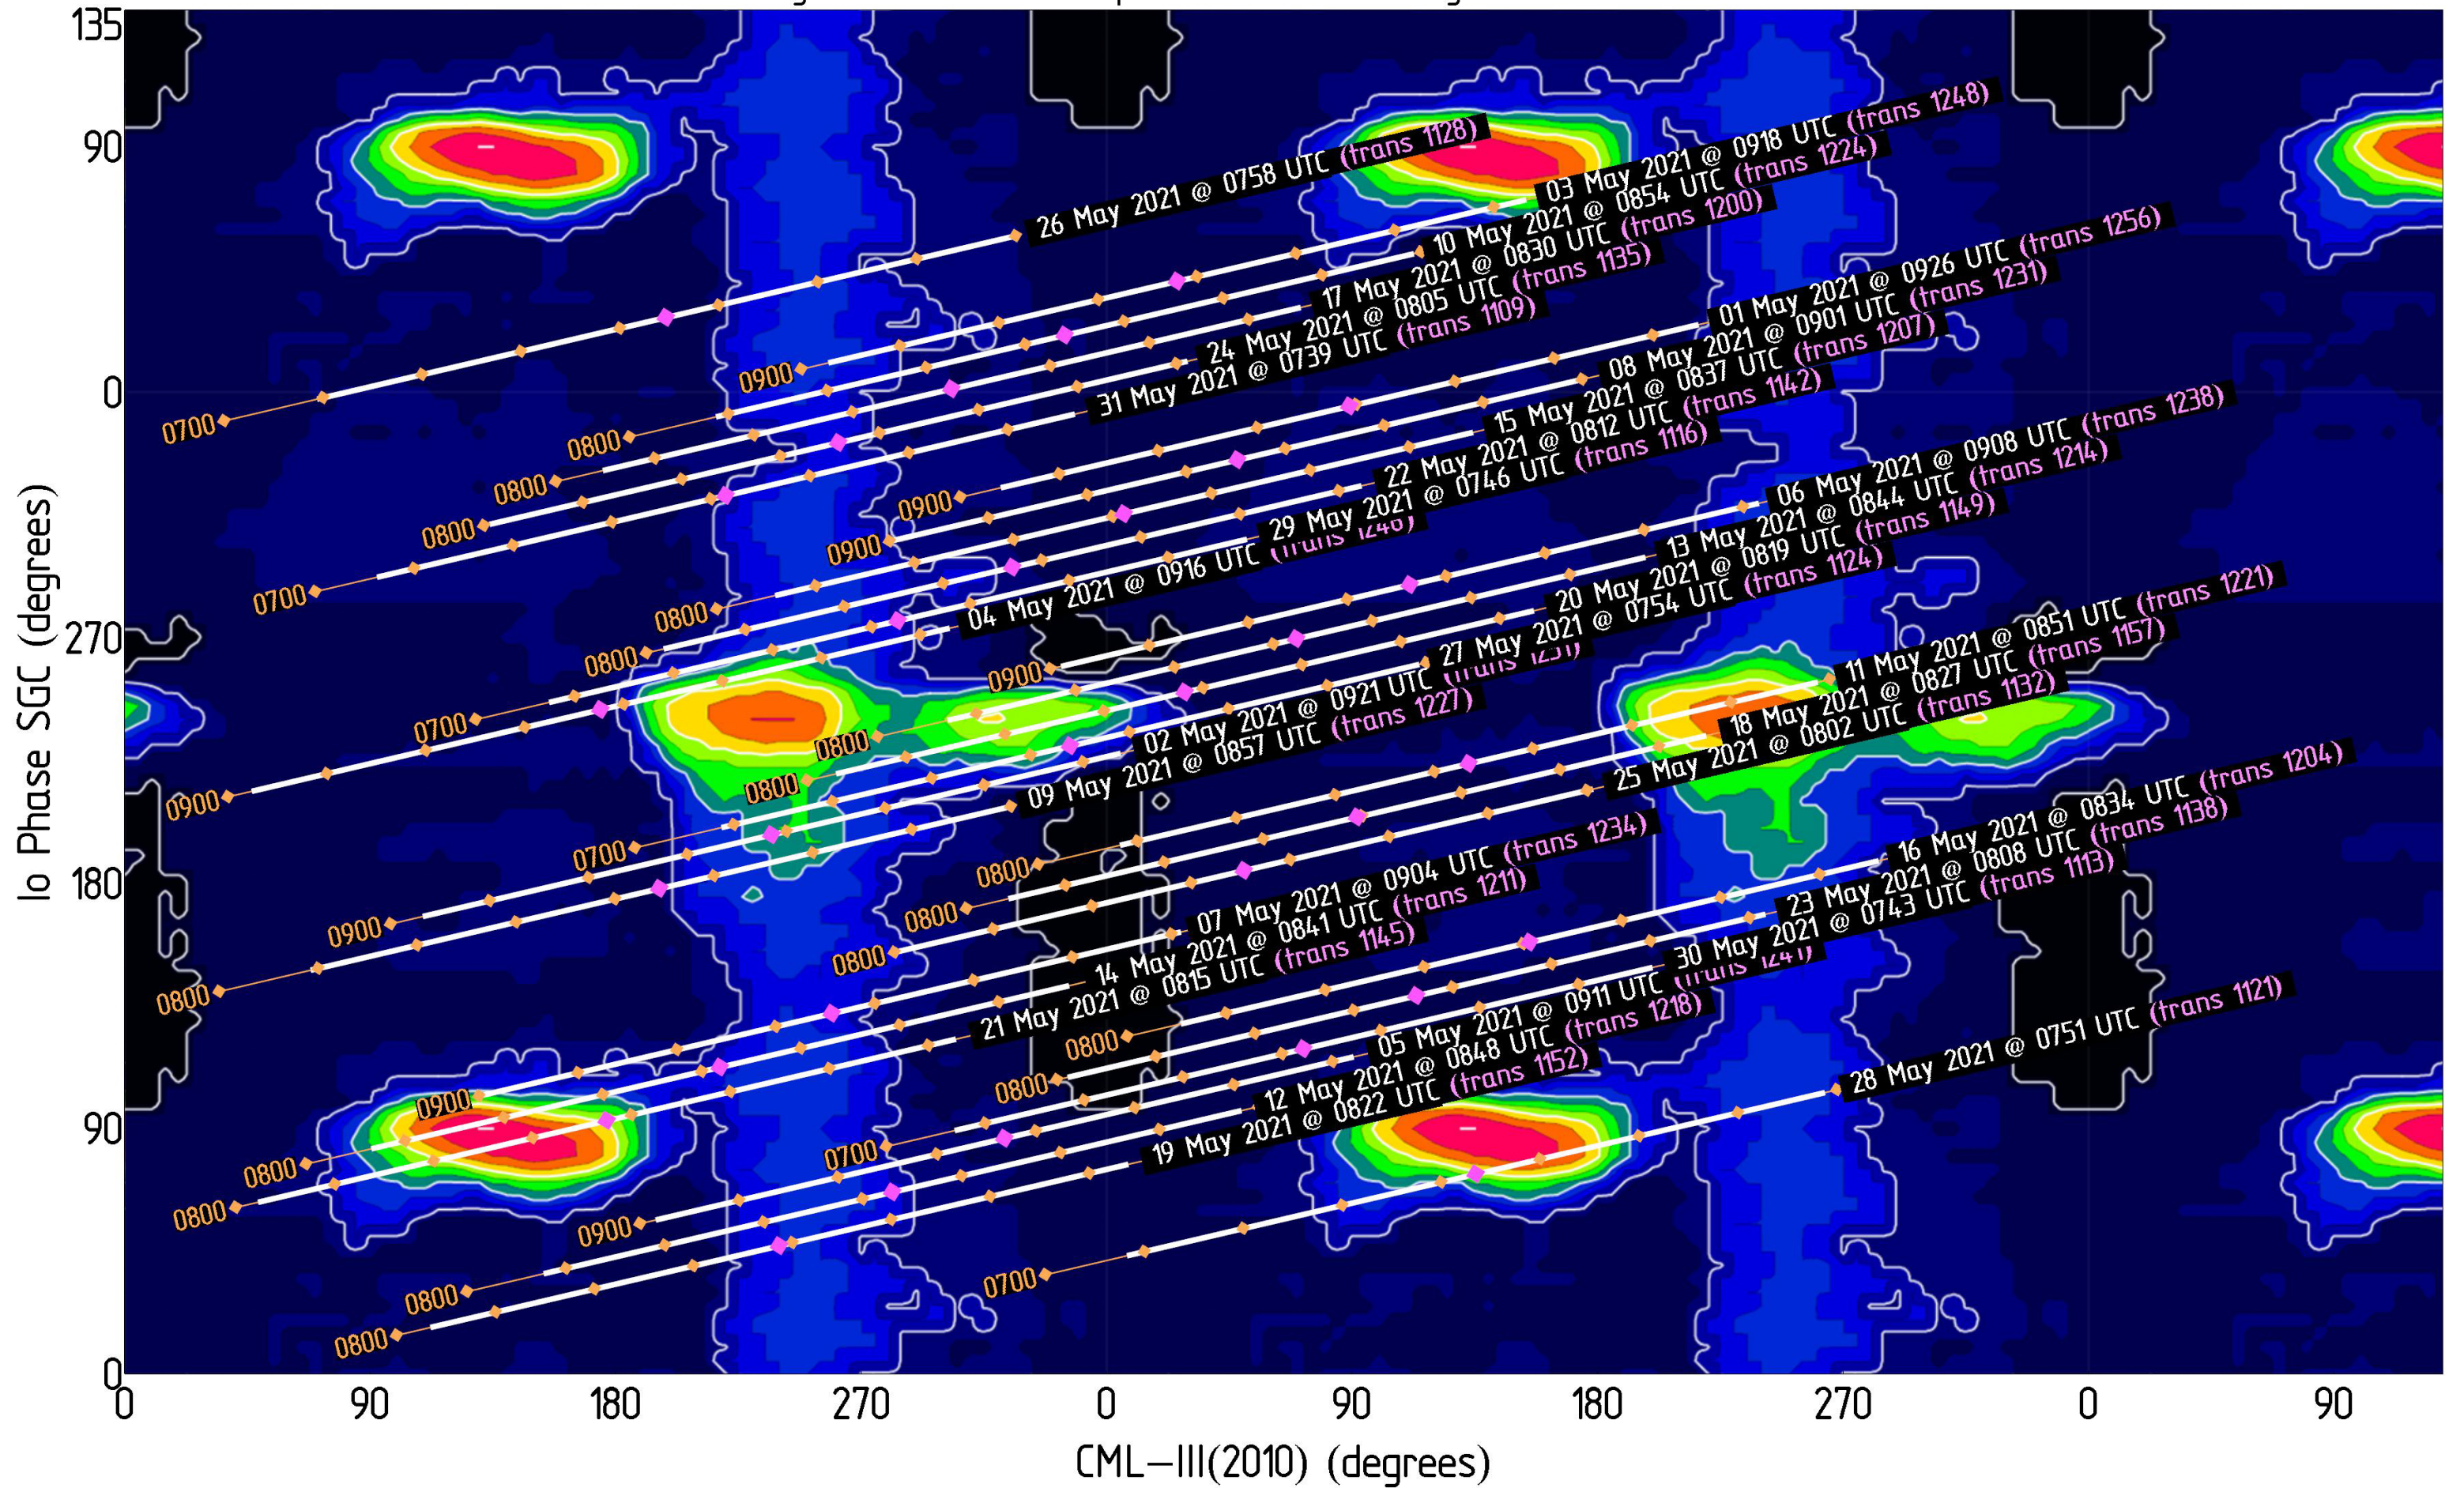

Jupiter Availability Plot for May 2021

Ephemerides for AJ4CO Observatory, Florida, 29°50' N, 82°37' W

Tracks show ± 3.5 hours from Jupiter transit – Times & dates indicate the beginning of each track (i.e., 3.5 hours prior to Jupiter transit)

Magenta dots indicate Jupiter transit   Orange dots indicate xx00 UTC