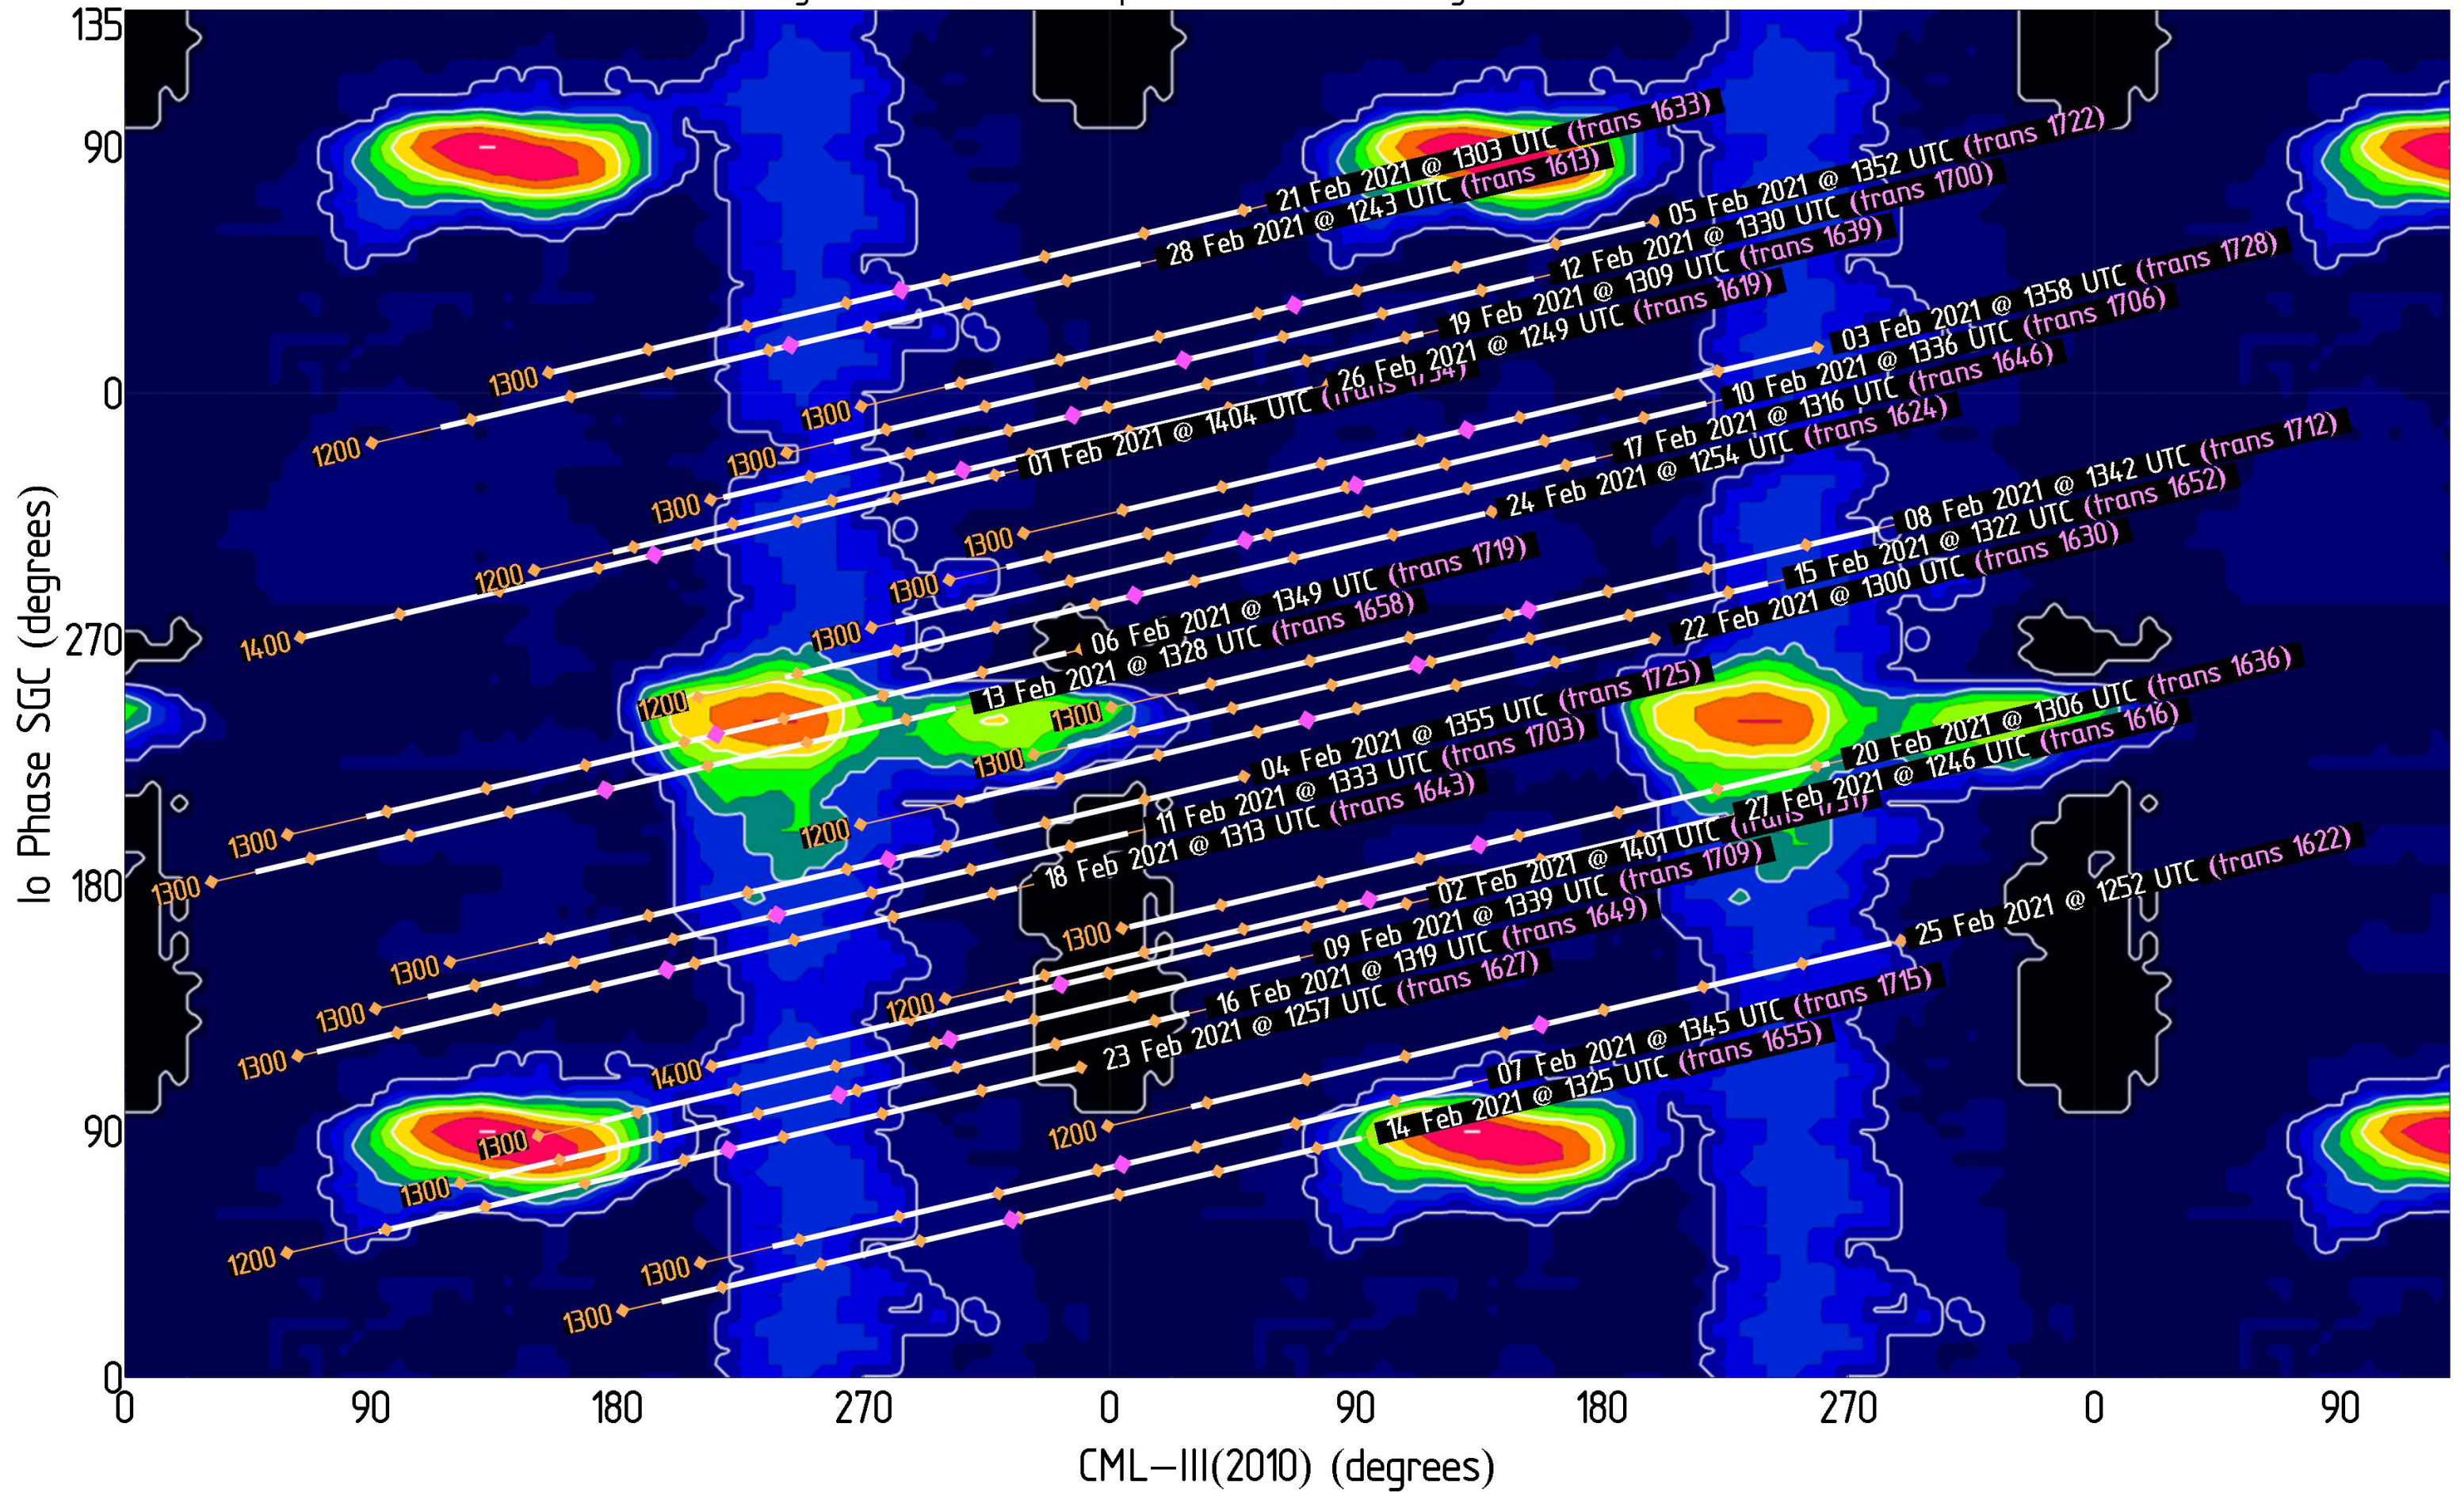

# Jupiter Availability Plot for January 2021

Ephemerides for AJ4CO Observatory, Florida, 29°50' N, 82°37' W

Tracks show  $\pm 3.5$  hours from Jupiter transit – Times & dates indicate the beginning of each track (i.e., 3.5 hours prior to Jupiter transit)

Magenta dots indicate Jupiter transit      Orange dots indicate xx00 UTC

# Jupiter Availability Plot for February 2021

Ephemerides for AJ4CO Observatory, Florida, 29°50' N, 82°37' W

Tracks show  $\pm 3.5$  hours from Jupiter transit – Times & dates indicate the beginning of each track (i.e., 3.5 hours prior to Jupiter transit)