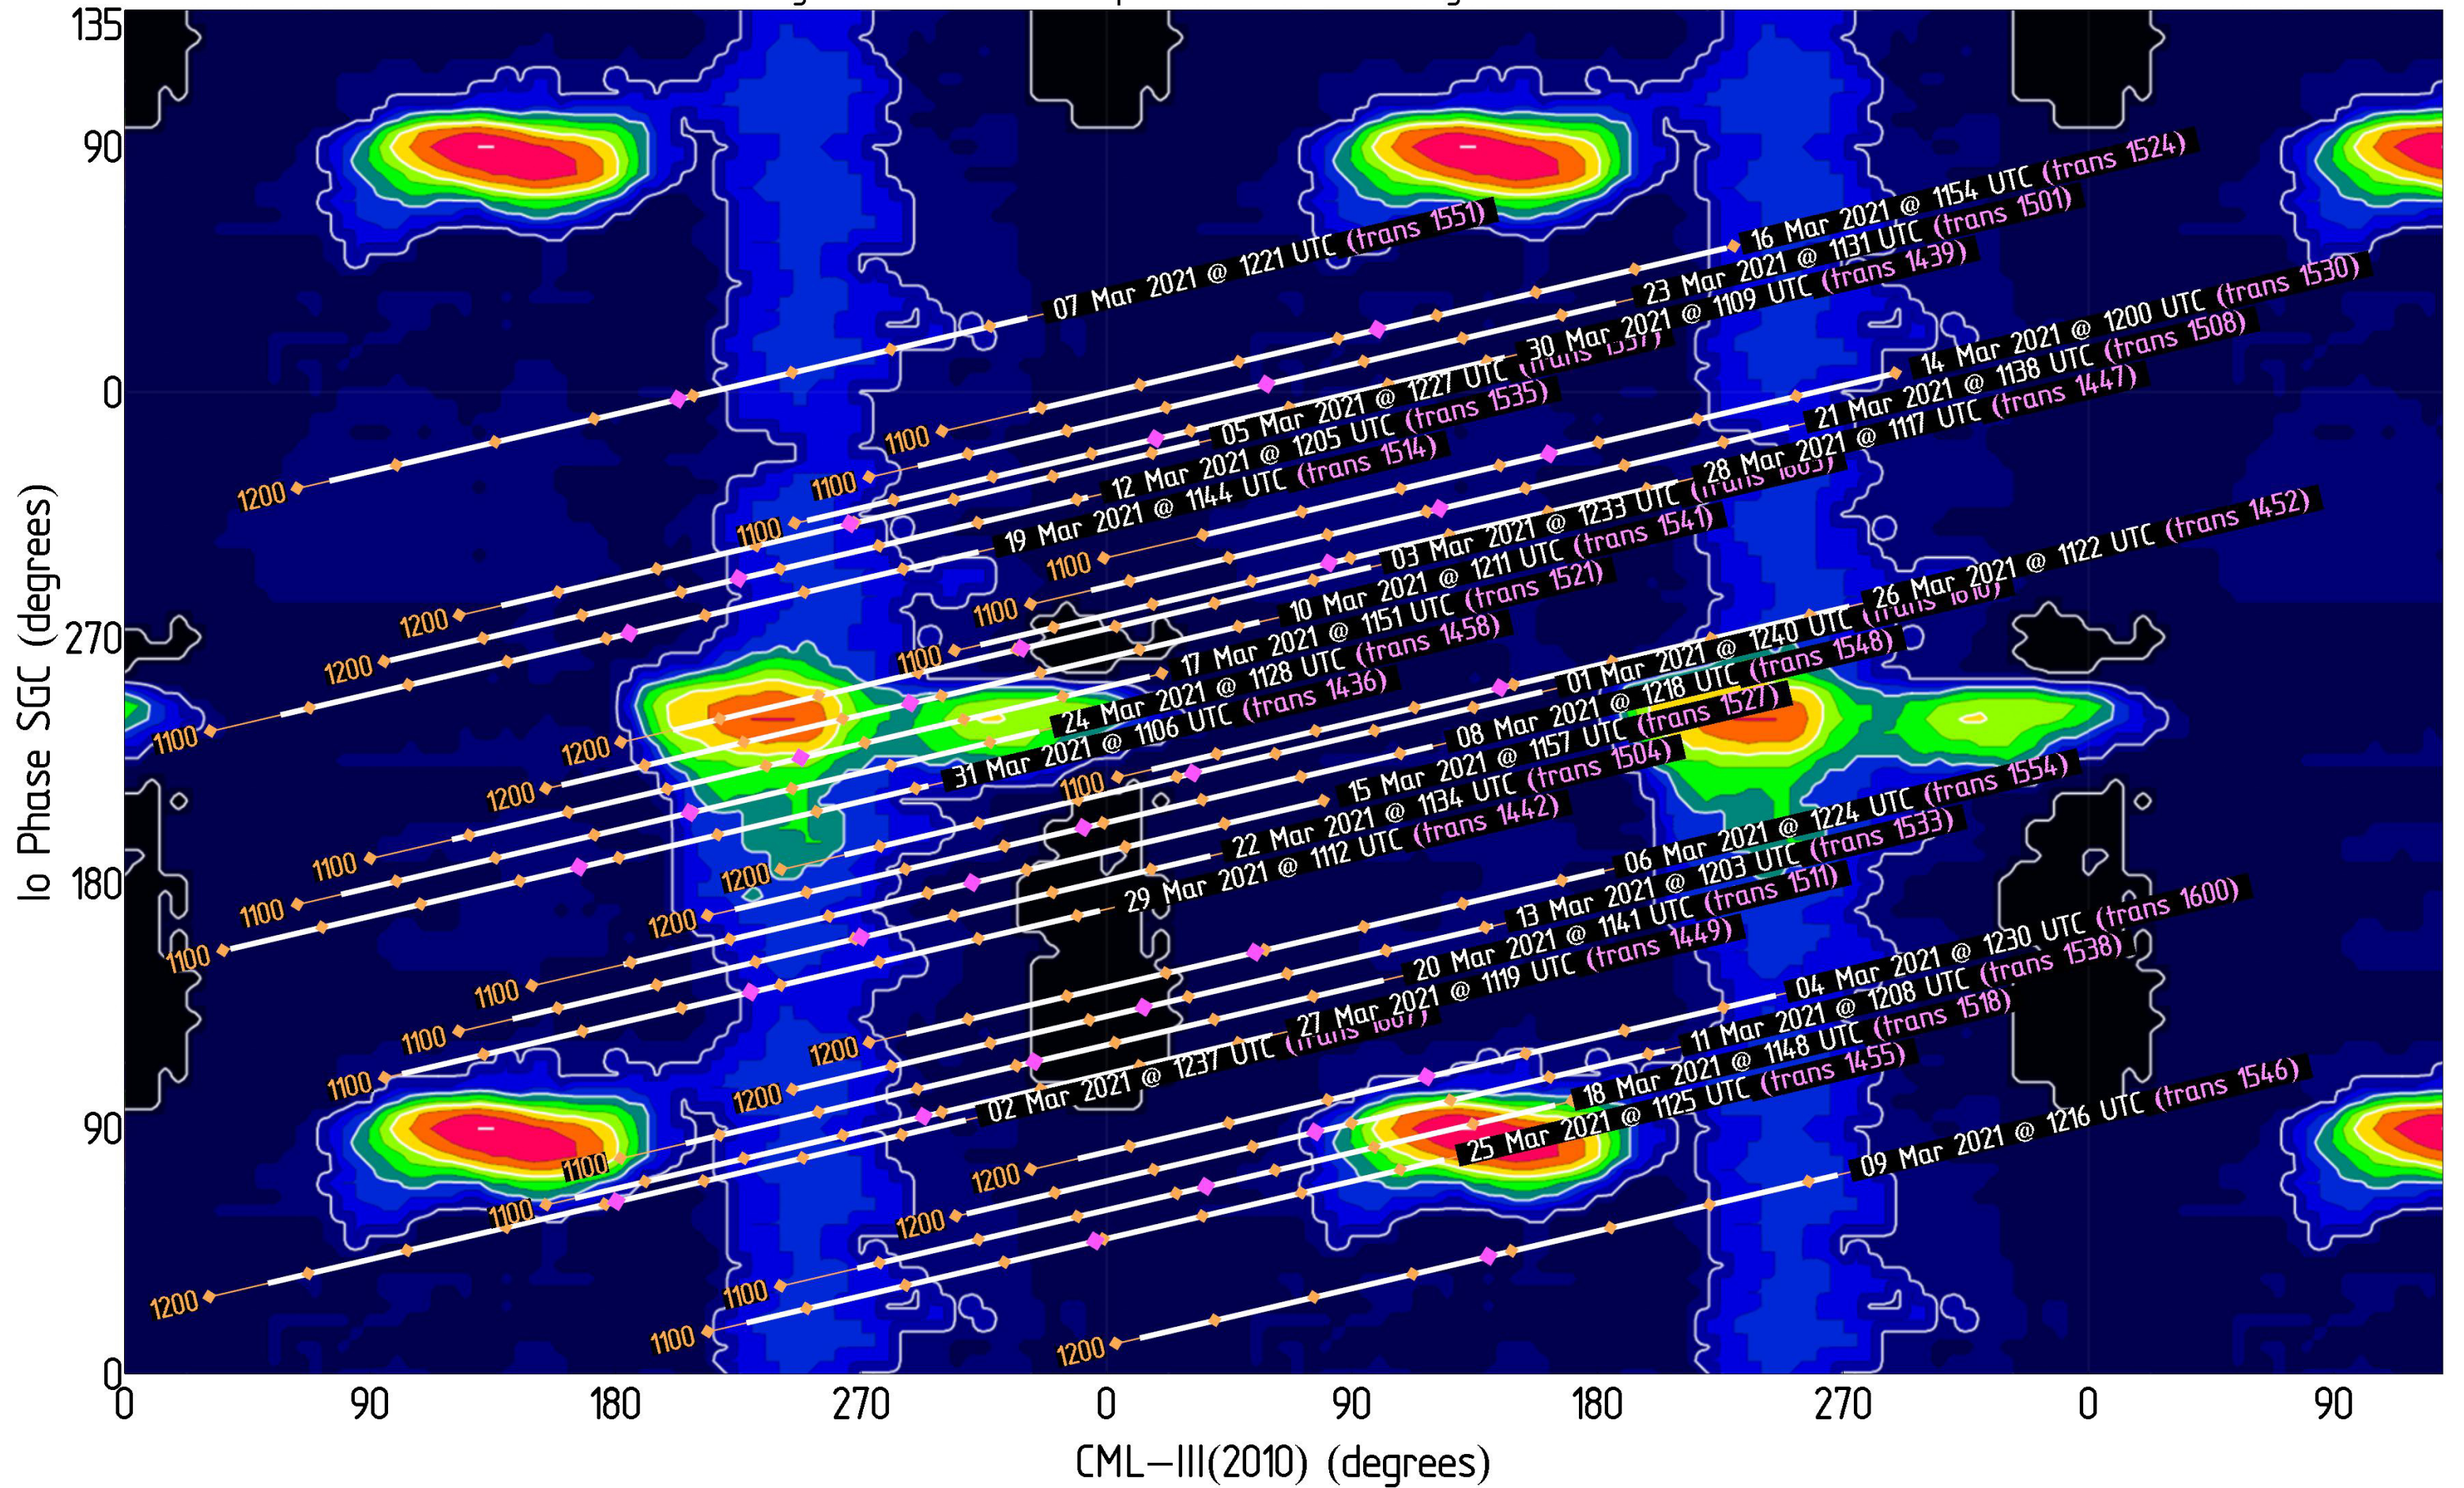

Magenta dots indicate Jupiter transit      Orange dots indicate xx00 UTC

# Jupiter Availability Plot for February 2021

Ephemerides for AJ4CO Observatory, Florida, 29°50' N, 82°37' W

Tracks show  $\pm 3.5$  hours from Jupiter transit – Times & dates indicate the beginning of each track (i.e., 3.5 hours prior to Jupiter transit)

# Jupiter Availability Plot for March 2021

Ephemerides for AJ4CO Observatory, Florida, 29°50' N, 82°37' W

Tracks show  $\pm 3.5$  hours from Jupiter transit – Times & dates indicate the beginning of each track (i.e., 3.5 hours prior to Jupiter transit)  
Magenta dots indicate Jupiter transit      Orange dots indicate xx00 UTC