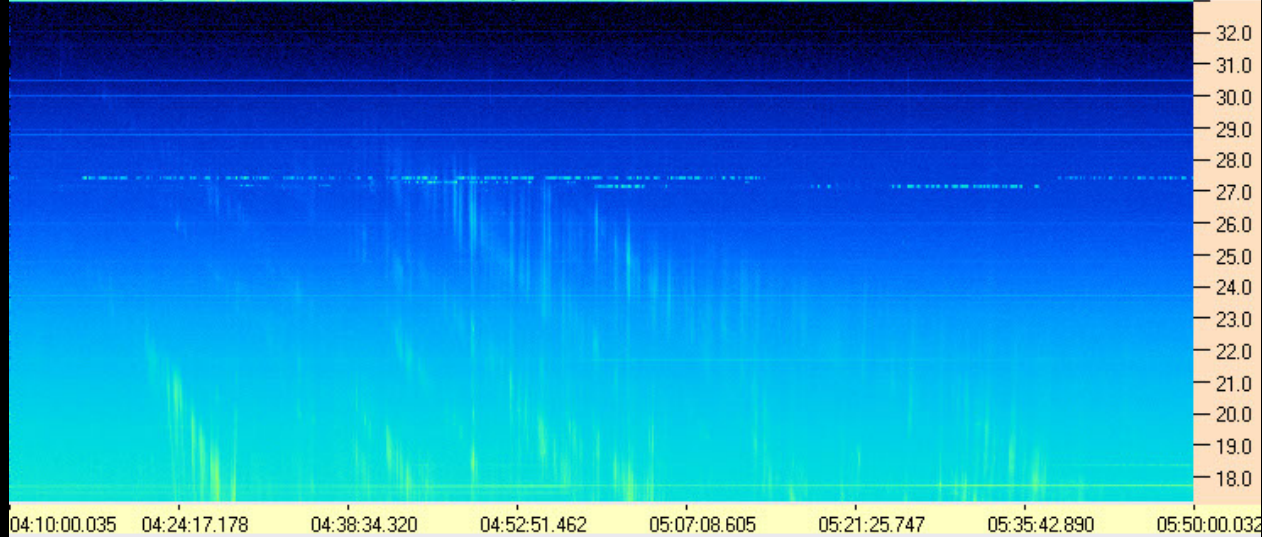

non-lo-A 131123082500AJ4CO DPS.PNG

non-lo-A 131225051500AJ4CO DPS.PNG

non-lo-A 140108061500AJ4CO DPS.PNG

AJ4CO Observatory 14 Feb 2014 - DPS 60 kHz IF on TFD Array in CP Mode - RCP

non-lo-A 140214011500AJ4CO DPS.PNG

AJ4CO Observatory 23 Feb 2014 - DPS 60 kHz IF on TFD Array in CP Mode - RCP

non-lo-A 140223031000AJ4CO DPS.PNG

AJ4CO Observatory 18 Jan 2014 - DPS 60 kHz IF on TFD Array in CP Mode - RCP

non-lo-A-C 140118041000AJ4CO DPS.PNG