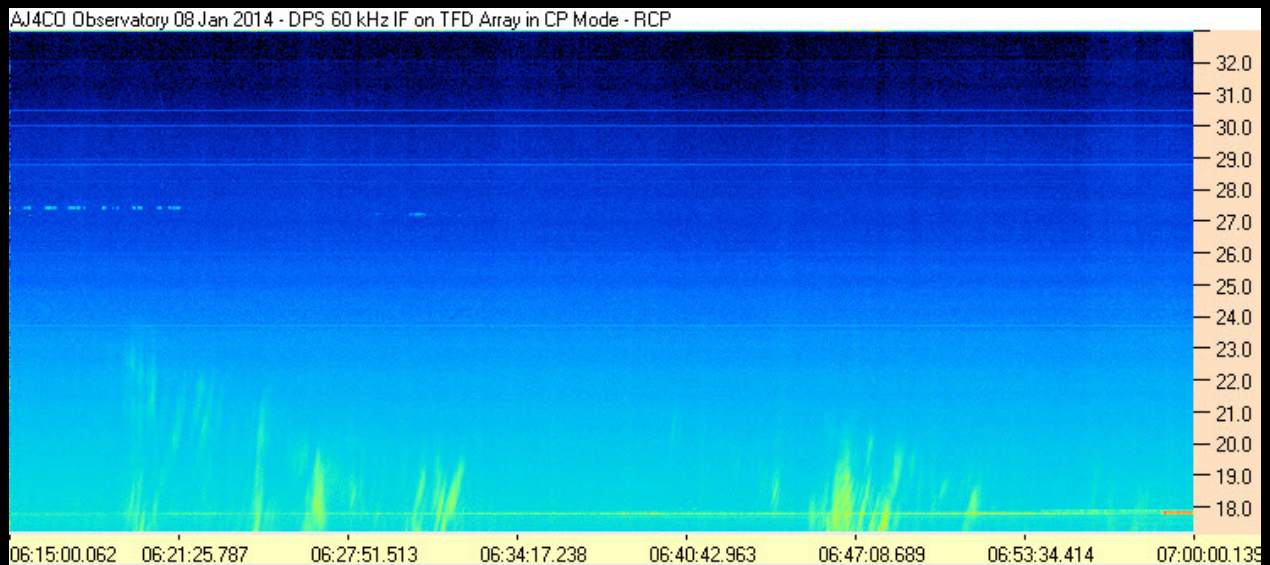

non-lo-A 131123082500AJ4CO DPS.PNG

non-lo-A 131225051500AJ4CO DPS.PNG

non-lo-A 140108061500AJ4CO DPS.PNG

AJ4CO Observatory 14 Feb 2014 - DPS 60 kHz IF on TFD Array in CP Mode - RCP

non-lo-A 140214011500AJ4CO DPS.PNG

AJ4CO Observatory 23 Feb 2014 - DPS 60 kHz IF on TFD Array in CP Mode - RCP

non-lo-A 140223031000AJ4CO DPS.PNG

AJ4CO Observatory 18 Jan 2014 - DPS 60 kHz IF on TFD Array in CP Mode - RCP

non-lo-A-C 140118041000AJ4CO DPS.PNG