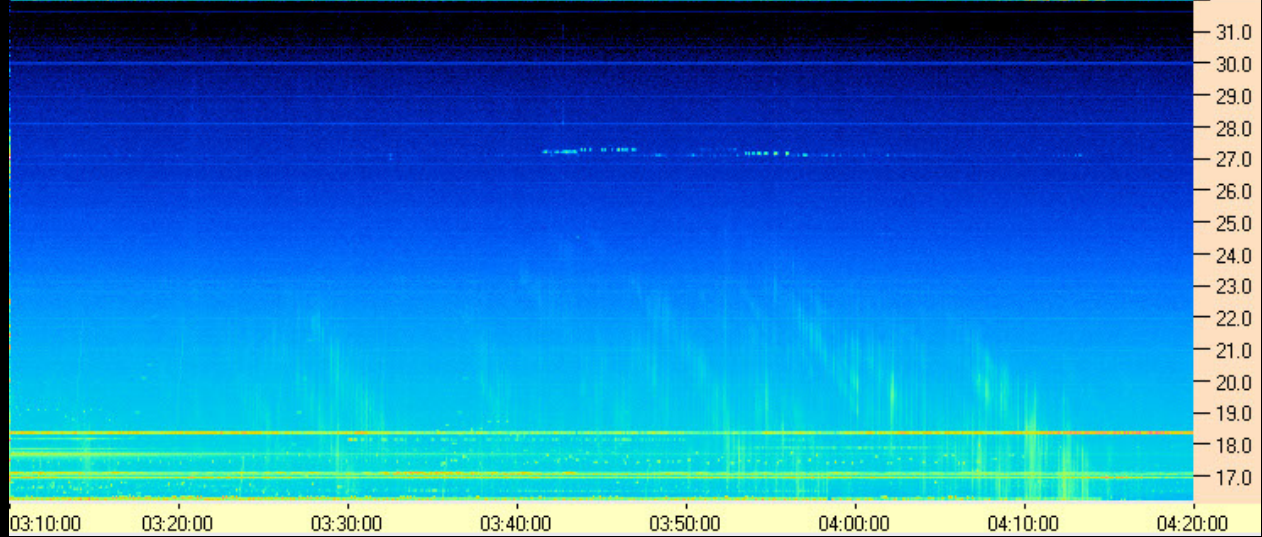

non-lo-A 131123082500AJ4CO DPS.PNG

non-lo-A 131225051500AJ4CO DPS.PNG

non-lo-A 140108061500AJ4CO DPS.PNG

AJ4CO Observatory 14 Feb 2014 - DPS 60 kHz IF on TFD Array in CP Mode - RCP

non-lo-A 140214011500AJ4CO DPS.PNG

AJ4CO Observatory 23 Feb 2014 - DPS 60 kHz IF on TFD Array in CP Mode - RCP

non-lo-A 140223031000AJ4CO DPS.PNG

AJ4CO Observatory 18 Jan 2014 - DPS 60 kHz IF on TFD Array in CP Mode - RCP

non-lo-A-C 140118041000AJ4CO DPS.PNG