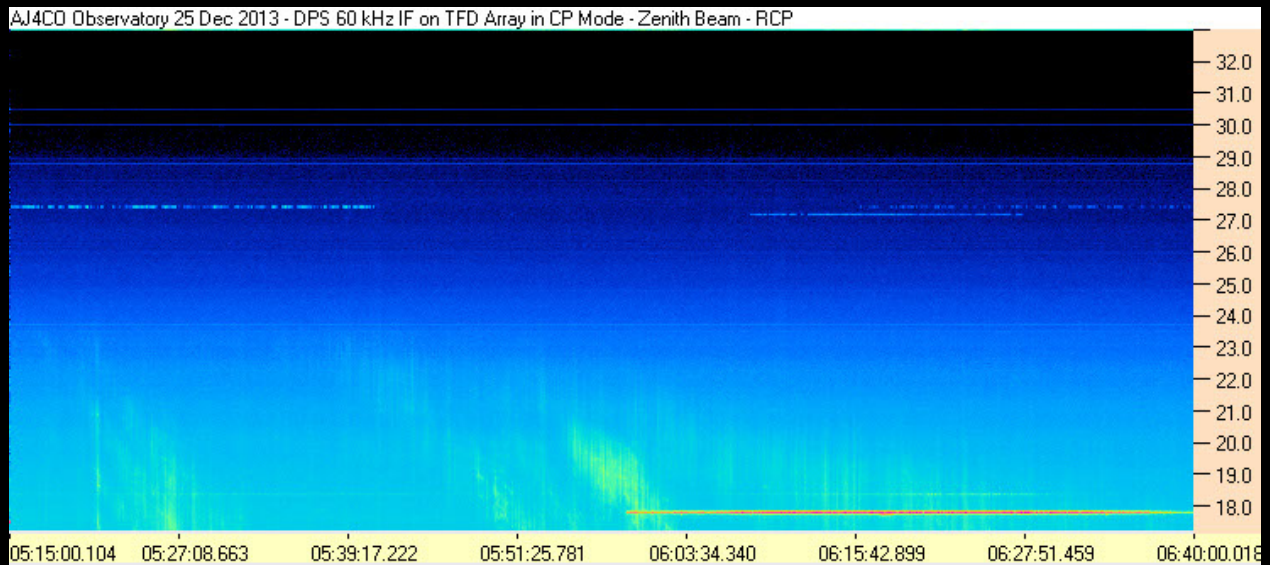

non-lo-A 131123082500AJ4CO DPS.PNG

non-lo-A 131225051500AJ4CO DPS.PNG

non-lo-A 140108061500AJ4CO DPS.PNG

AJ4CO Observatory 14 Feb 2014 - DPS 60 kHz IF on TFD Array in CP Mode - RCP

non-lo-A 140214011500AJ4CO DPS.PNG

AJ4CO Observatory 23 Feb 2014 - DPS 60 kHz IF on TFD Array in CP Mode - RCP

non-lo-A 140223031000AJ4CO DPS.PNG

AJ4CO Observatory 18 Jan 2014 - DPS 60 kHz IF on TFD Array in CP Mode - RCP

non-lo-A-C 140118041000AJ4CO DPS.PNG