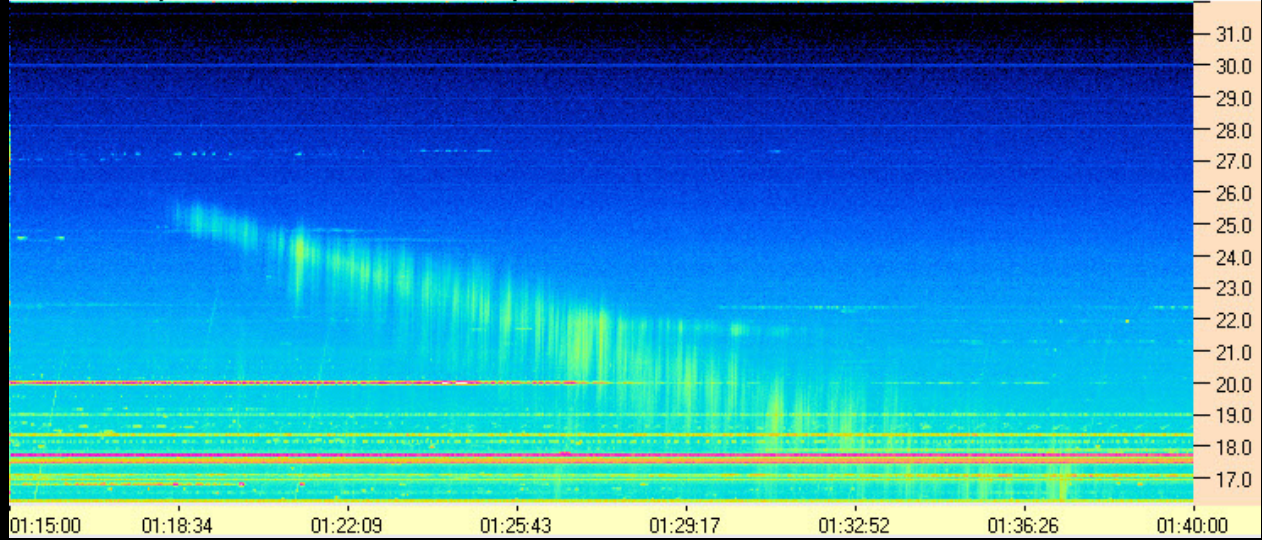

non-lo-A 131123082500AJ4CO DPS.PNG

non-lo-A 131225051500AJ4CO DPS.PNG

non-lo-A 140108061500AJ4CO DPS.PNG

AJ4CO Observatory 14 Feb 2014 - DPS 60 kHz IF on TFD Array in CP Mode - RCP

non-lo-A 140214011500AJ4CO DPS.PNG

AJ4CO Observatory 23 Feb 2014 - DPS 60 kHz IF on TFD Array in CP Mode - RCP

non-lo-A 140223031000AJ4CO DPS.PNG

AJ4CO Observatory 18 Jan 2014 - DPS 60 kHz IF on TFD Array in CP Mode - RCP

non-lo-A-C 140118041000AJ4CO DPS.PNG