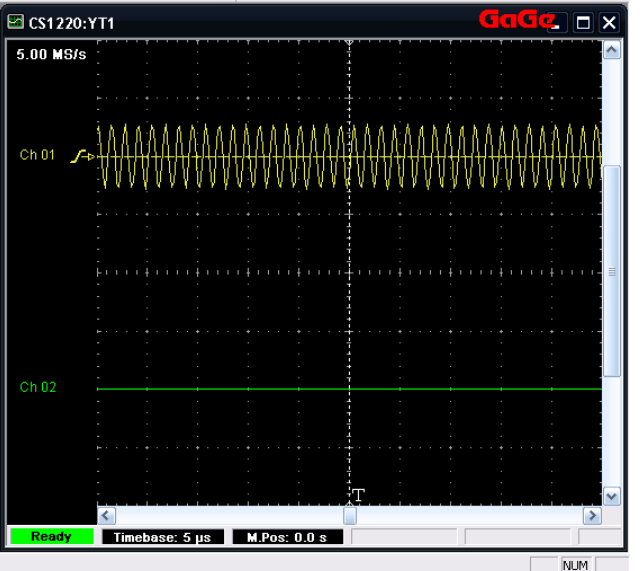

Name	Value

For Help, press F1

CS1220 Trigger Depth	General	Trace
Sample rate: 5 MS/s	Horizontal: Center	Averaging: 16
SuperRes: 12bit	Vertical: Max	Type: Full Scale (dBfs)
Dual	Channel Na...: Ch 01	Window: ExactBlackman
		Pts: 4096
		Off: 0