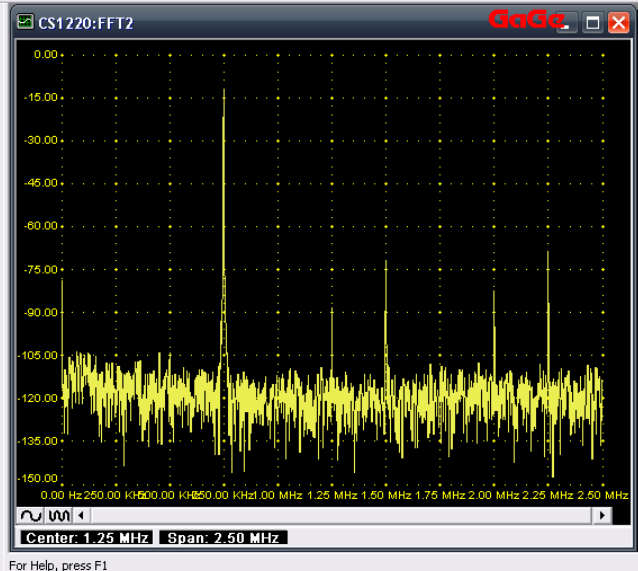

Name	Value

For Help, press F1

CS1220 Trigger Depth	General	Trace
Sample rate: 5 MS/s	Horizontal: Center	Averaging: 16
SuperRes: 12bit	Vertical: Max	Type: Full Scale (dBfs)
Dual	Channel Na...: Ch 01	Window: ExactBlackman
		Pts: 4096
		Off: 0