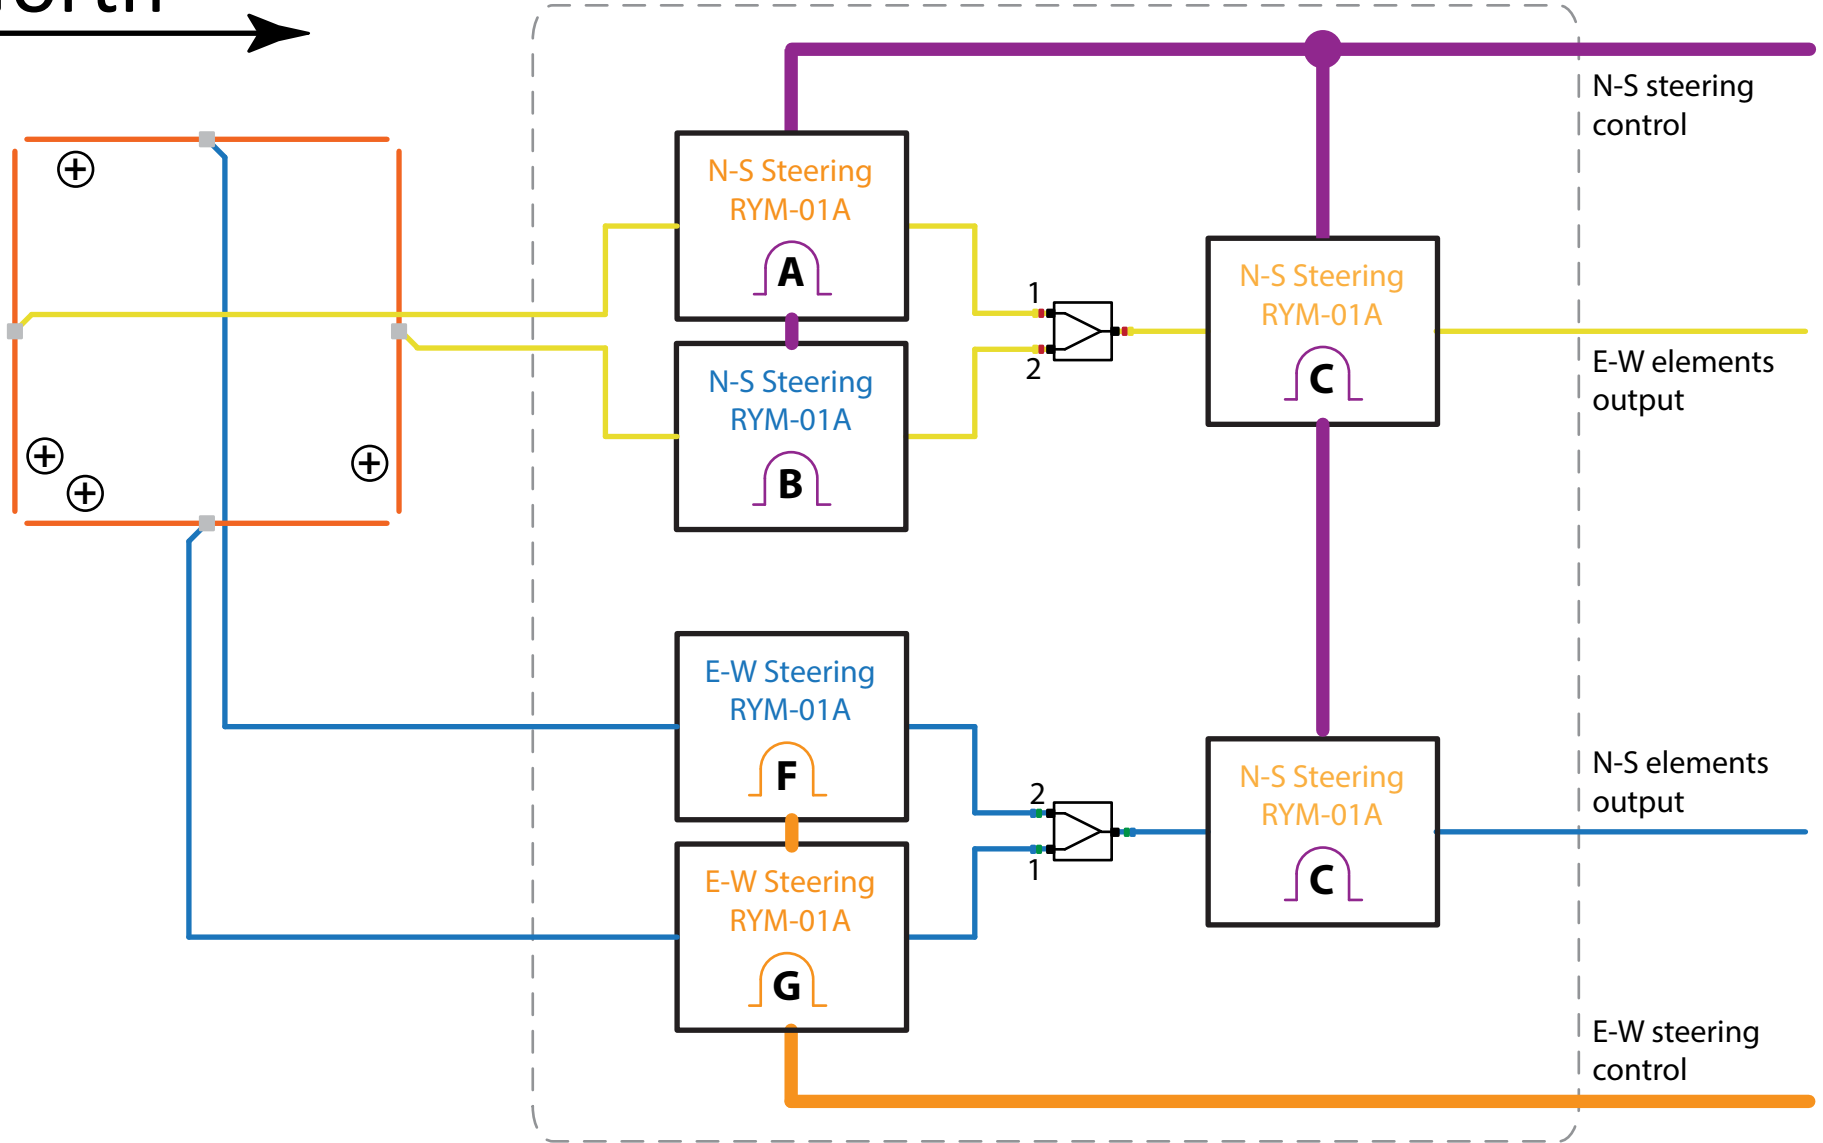

North →

TFD Array Northern Junction Box

NOTES:

- 1) Color of text in RYM-01A boxes indicates Engage Line color
 ORG = South or East
 BLU = North or West

TFD Array Southern Junction Box

| | | | | |
|---------------------|---------------|------------------------------|--------------------|-----|
| Station Diagrams | SIZE A | DATE 01 OCT 2014 | PART NUMBER N/A | REV |
| | SCALE NONE | DRAWN BY DAVE TYPINSKI | SHEET 5 OF | |