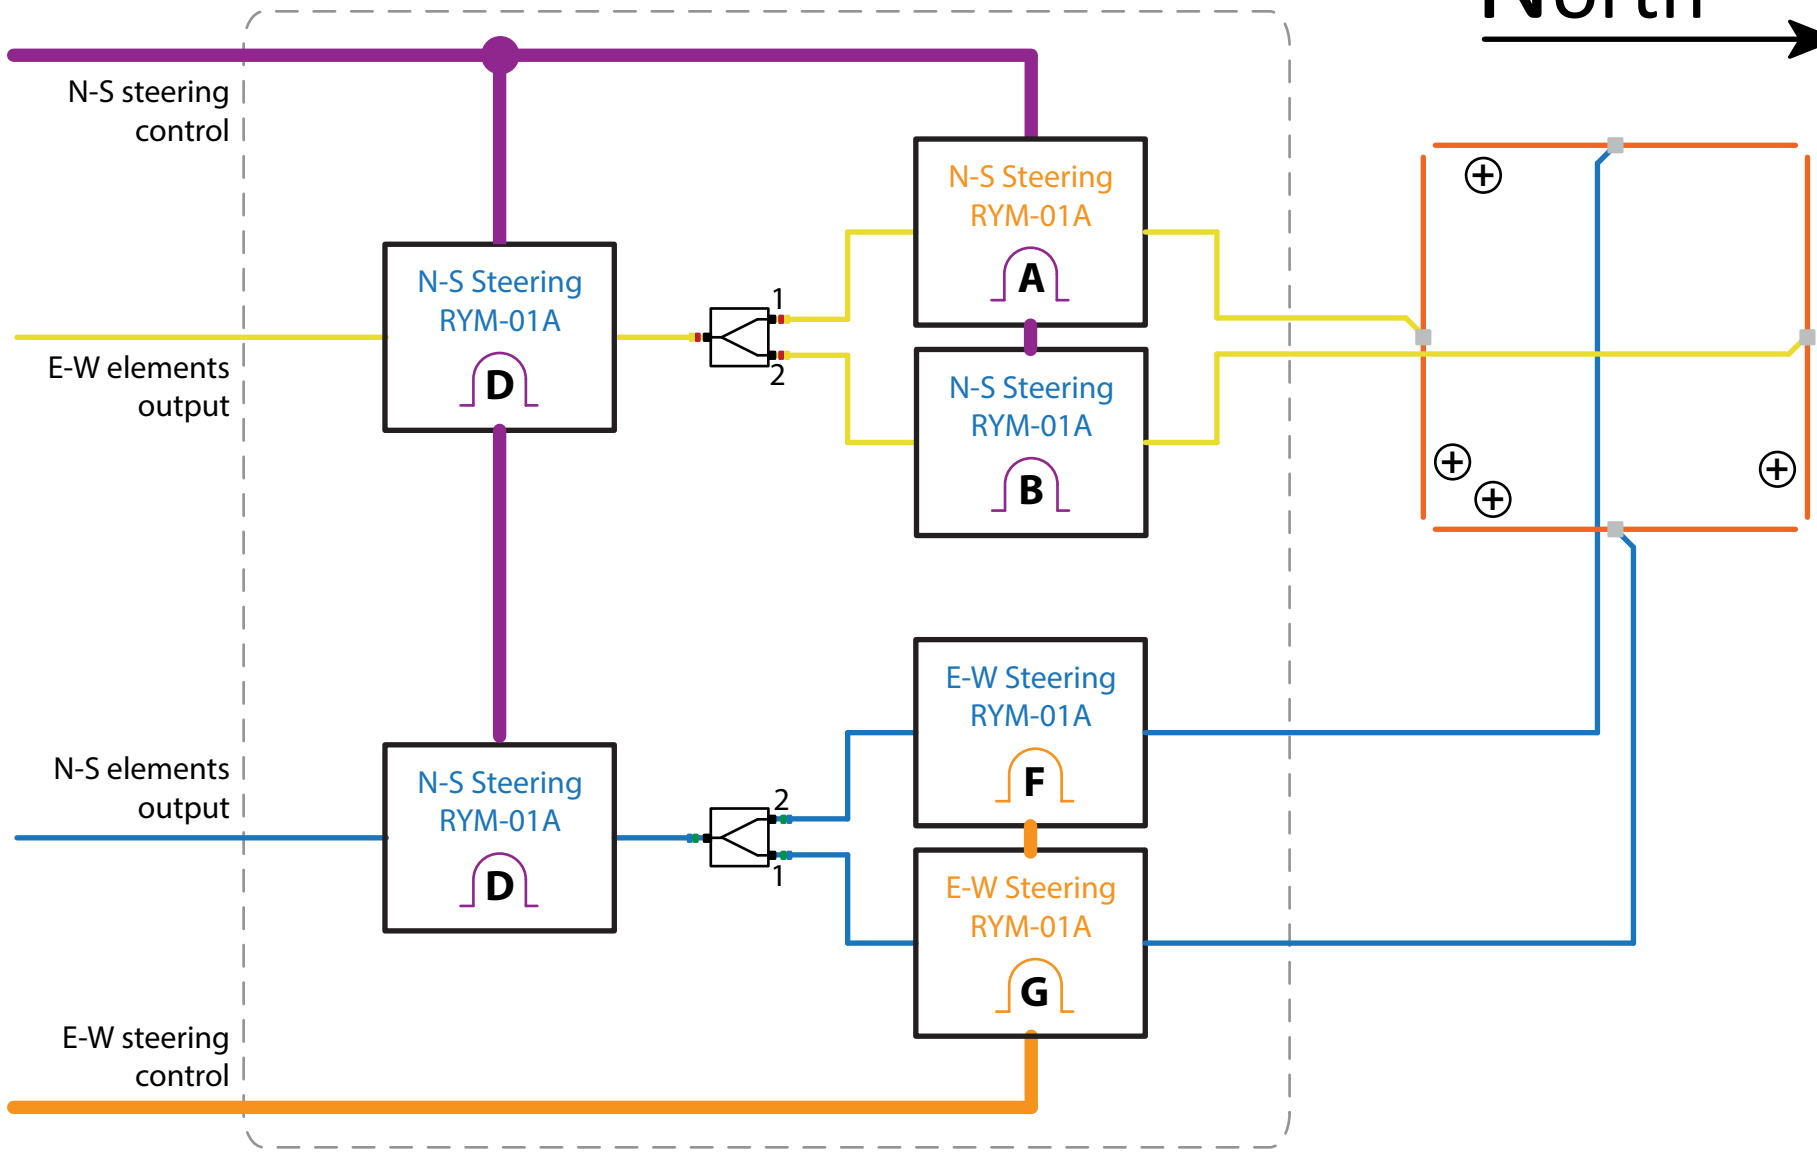

North

TFD Array Northern Junction Box

- NOTES:
 1) Color of text in RYM-01A boxes indicates Engage Line color
 ORG = South or East
 BLU = North or West

TFD Array Northern Junction Box

Station Diagrams	SIZE A	DATE 01 OCT 2014	PART NUMBER N/A	REV
	SCALE NONE	DRAWN BY DAVE TYPINSKI	SHEET 4 OF	