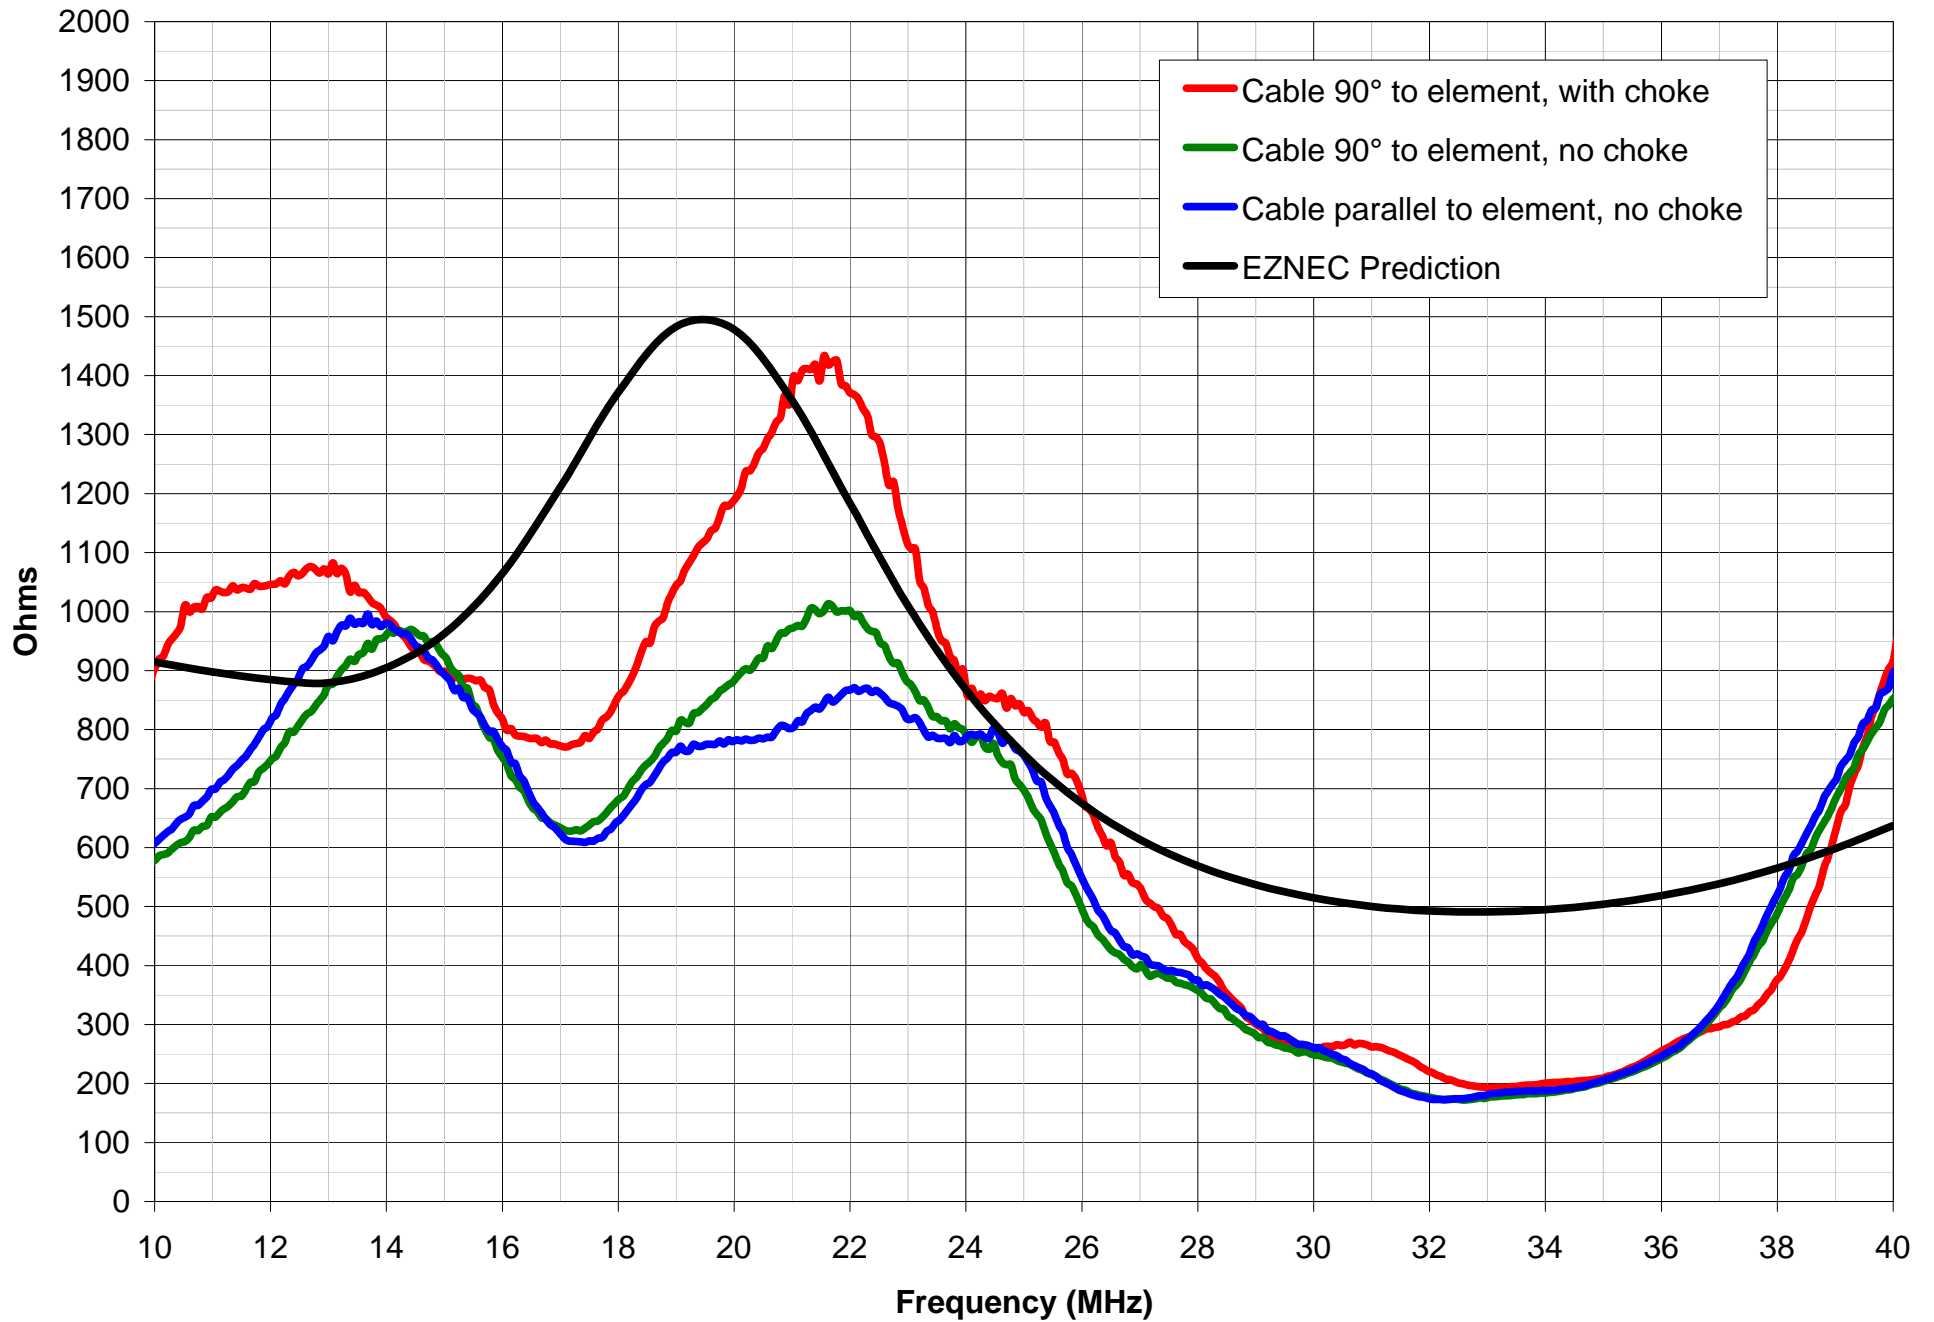

Measured R at TFD Feedpoint Terminals – 30' TFD at 9'2" No Ground Plane

Measured X at TFD Feedpoint Terminals – 30' TFD at 9'2" No Ground Plane

Measured  $|Z|$  at TFD Feedpoint Terminals – 30' TFD at 9'2" No Ground Plane

Measured SWR at TFD Feedpoint Terminals – 30' TFD at 9'2" No Ground Plane