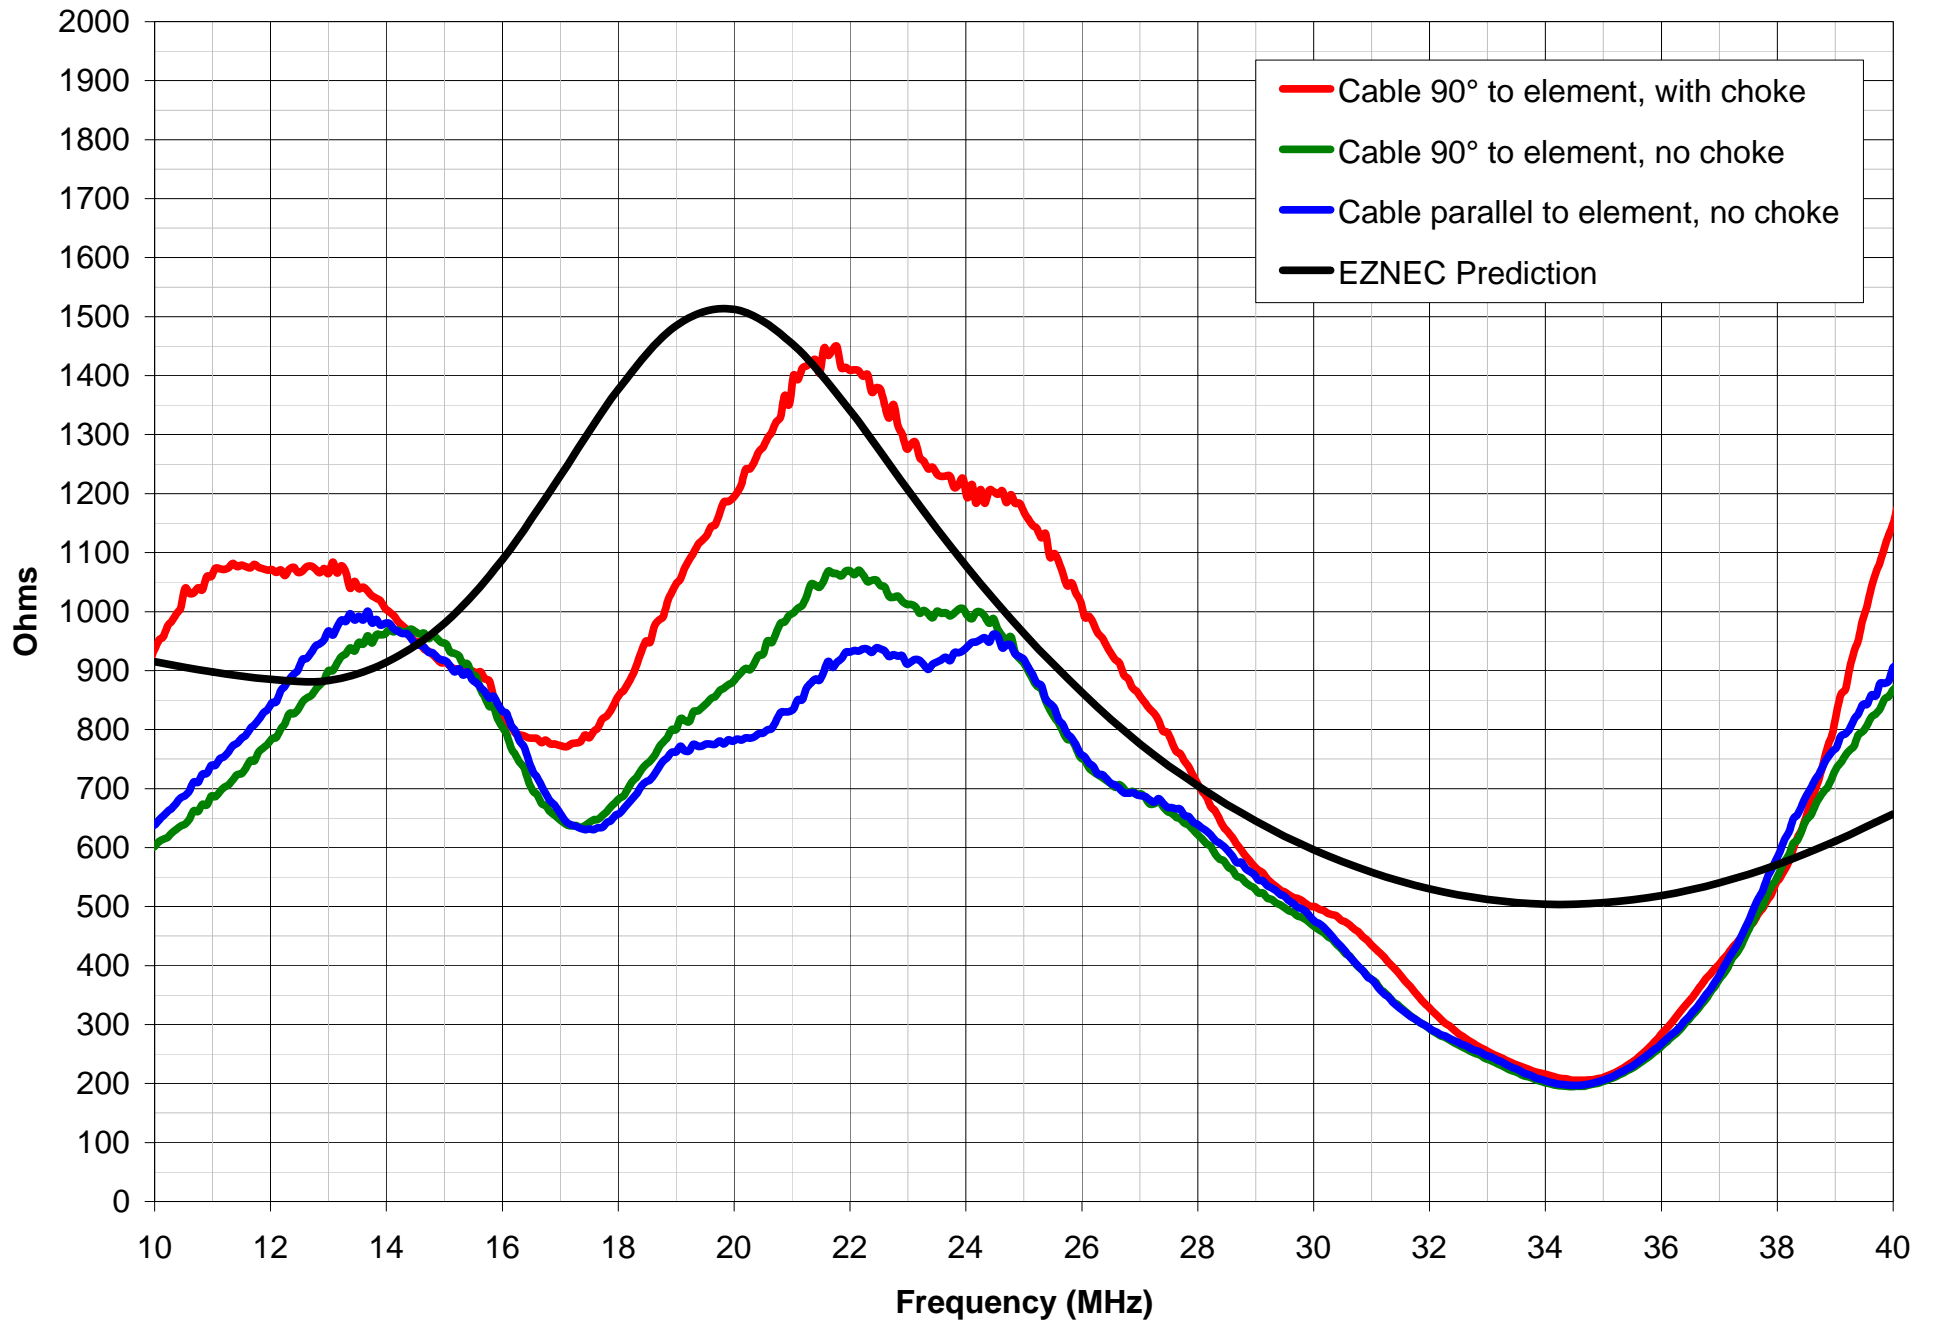

Measured R at TFD Feedpoint Terminals – 30' TFD at 9'2" No Ground Plane

Measured X at TFD Feedpoint Terminals – 30' TFD at 9'2" No Ground Plane

Measured  $|Z|$  at TFD Feedpoint Terminals – 30' TFD at 9'2" No Ground Plane

Measured SWR at TFD Feedpoint Terminals – 30' TFD at 9'2" No Ground Plane