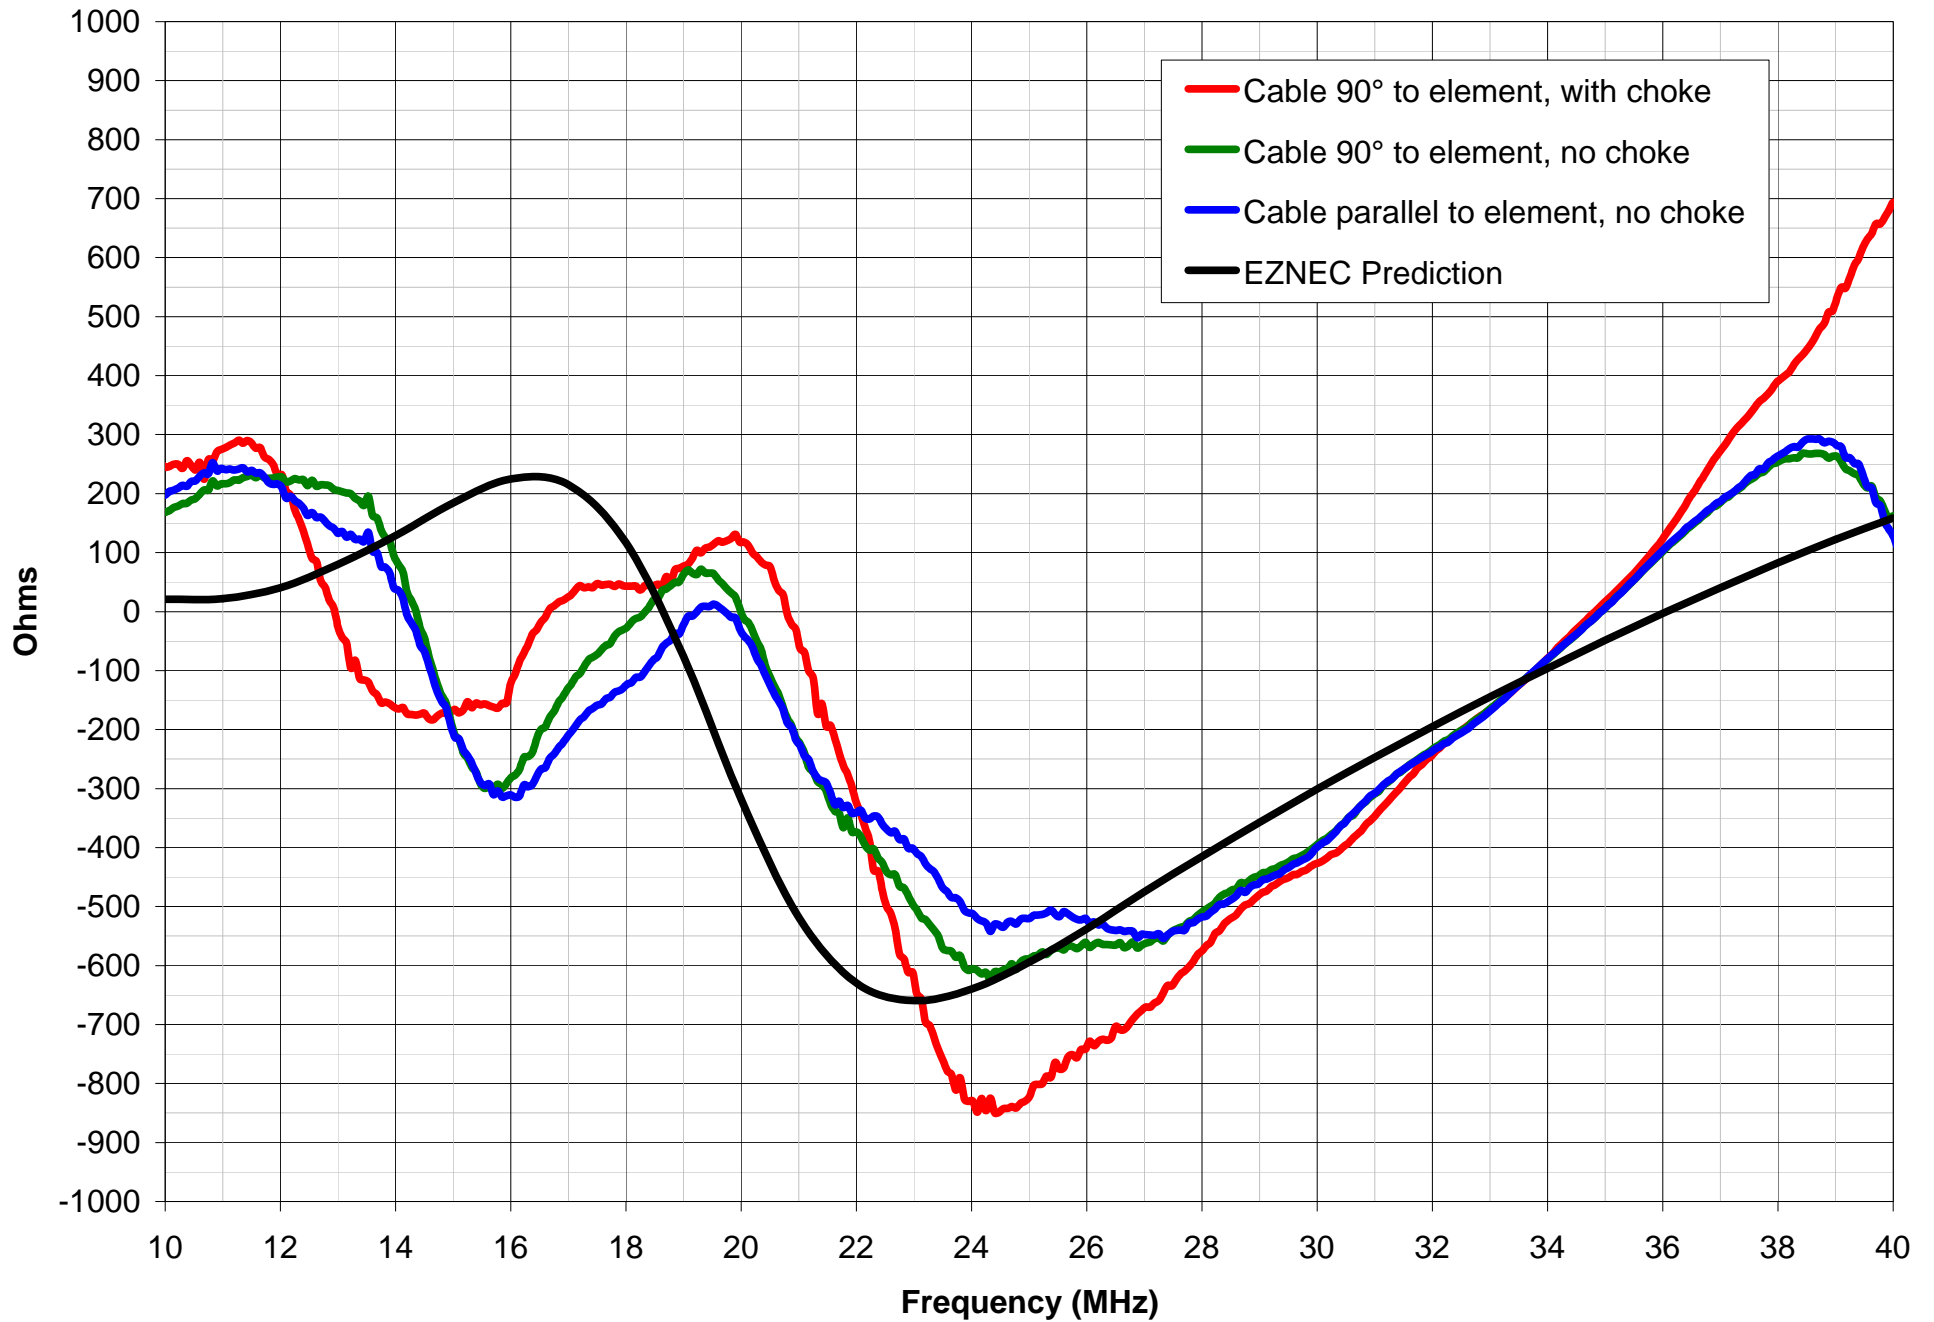

Measured R at TFD Feedpoint Terminals – 30' TFD at 9'2" No Ground Plane

Measured X at TFD Feedpoint Terminals – 30' TFD at 9'2" No Ground Plane

Measured  $|Z|$  at TFD Feedpoint Terminals – 30' TFD at 9'2" No Ground Plane

Measured SWR at TFD Feedpoint Terminals – 30' TFD at 9'2" No Ground Plane