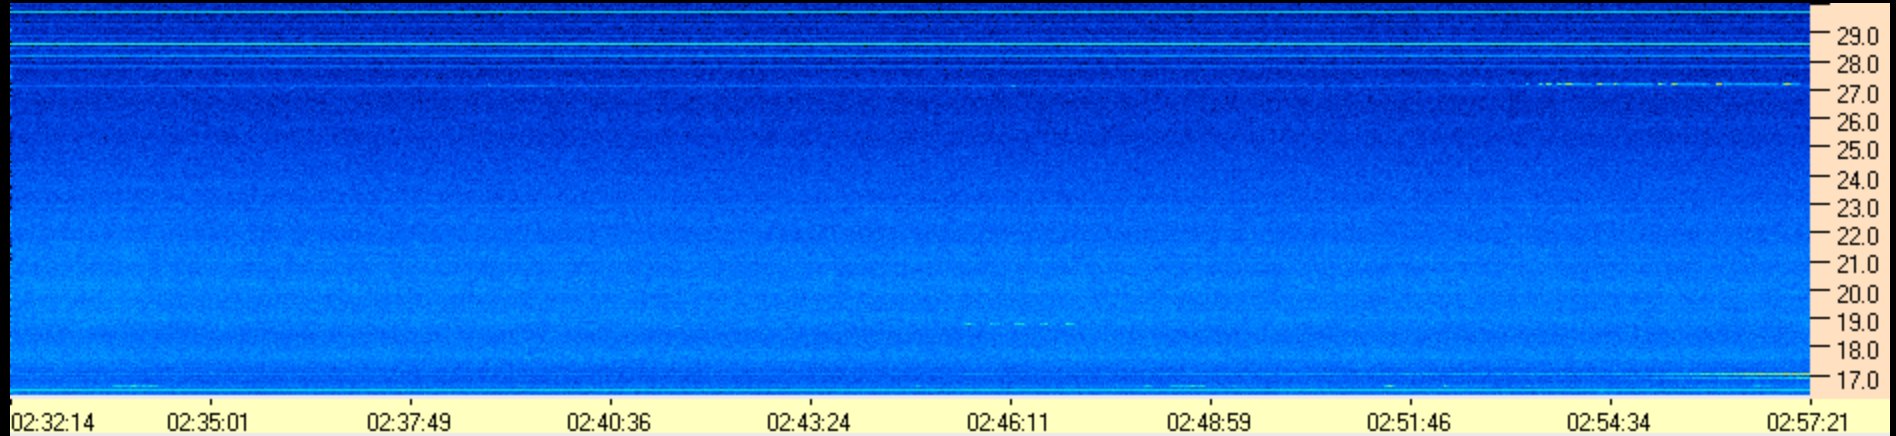

**22 Nov 2012
Observed Galactic Background
TFD #1, FS-200B**

**Spectrogram from above,
Markings trimmed, rotated 90° CW, resized**

Looking into shack end of TFD feed line