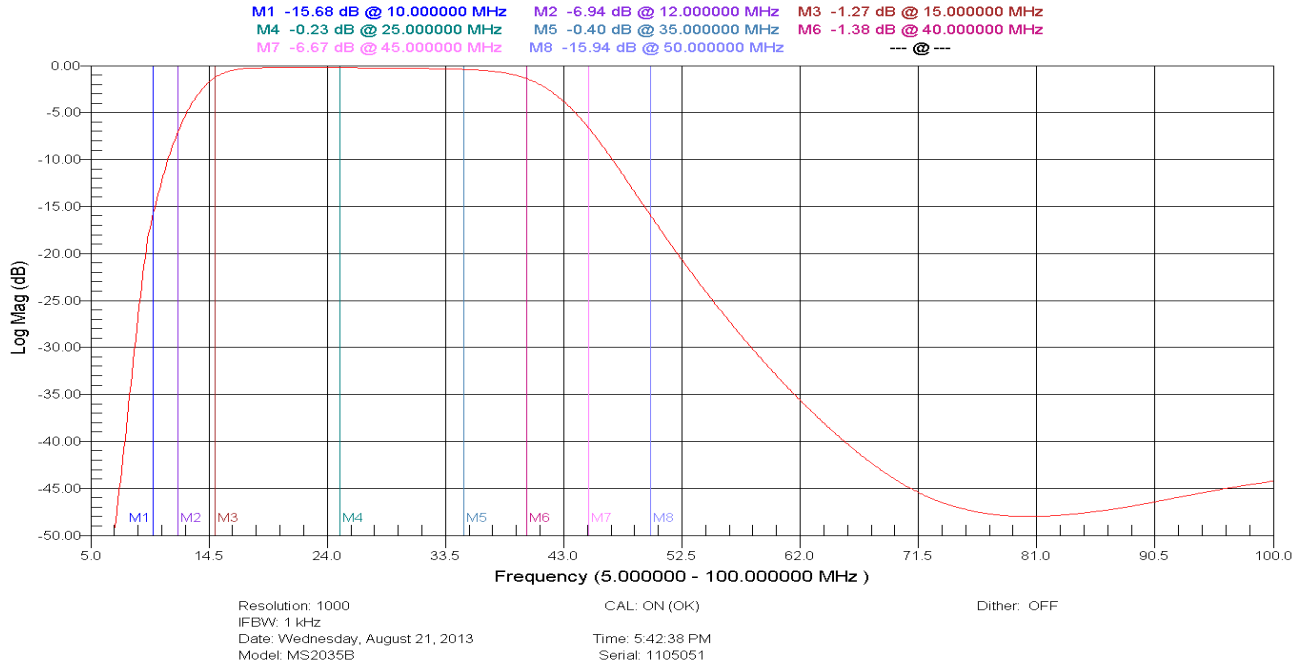

Line Sweep Tools Report

Company: RF Associates LLC

Prepared for: Typinski MC-A

Location:

Date: 8/21/2013 5:46:57 PM

File: Instrument File

Log Mag S21 Instrument File