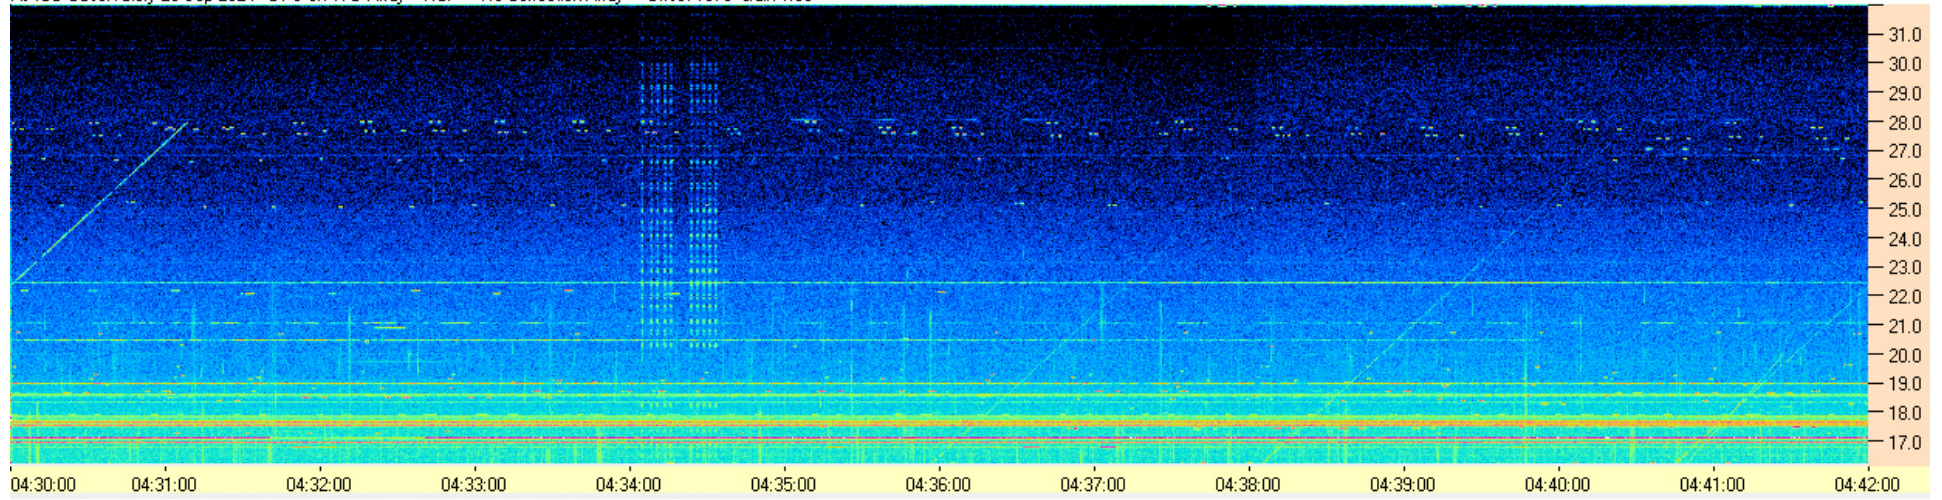

AJ4CO Observatory 25 Sep 2024 - DPS on TFD Array - RCP - No Correction Array - Offset 1975 Gain 1.95

AJ4CO Observatory 25 Sep 2024 - DPS on TFD Array - LCP - No Correction Array - Offset 1975 Gain 1.95